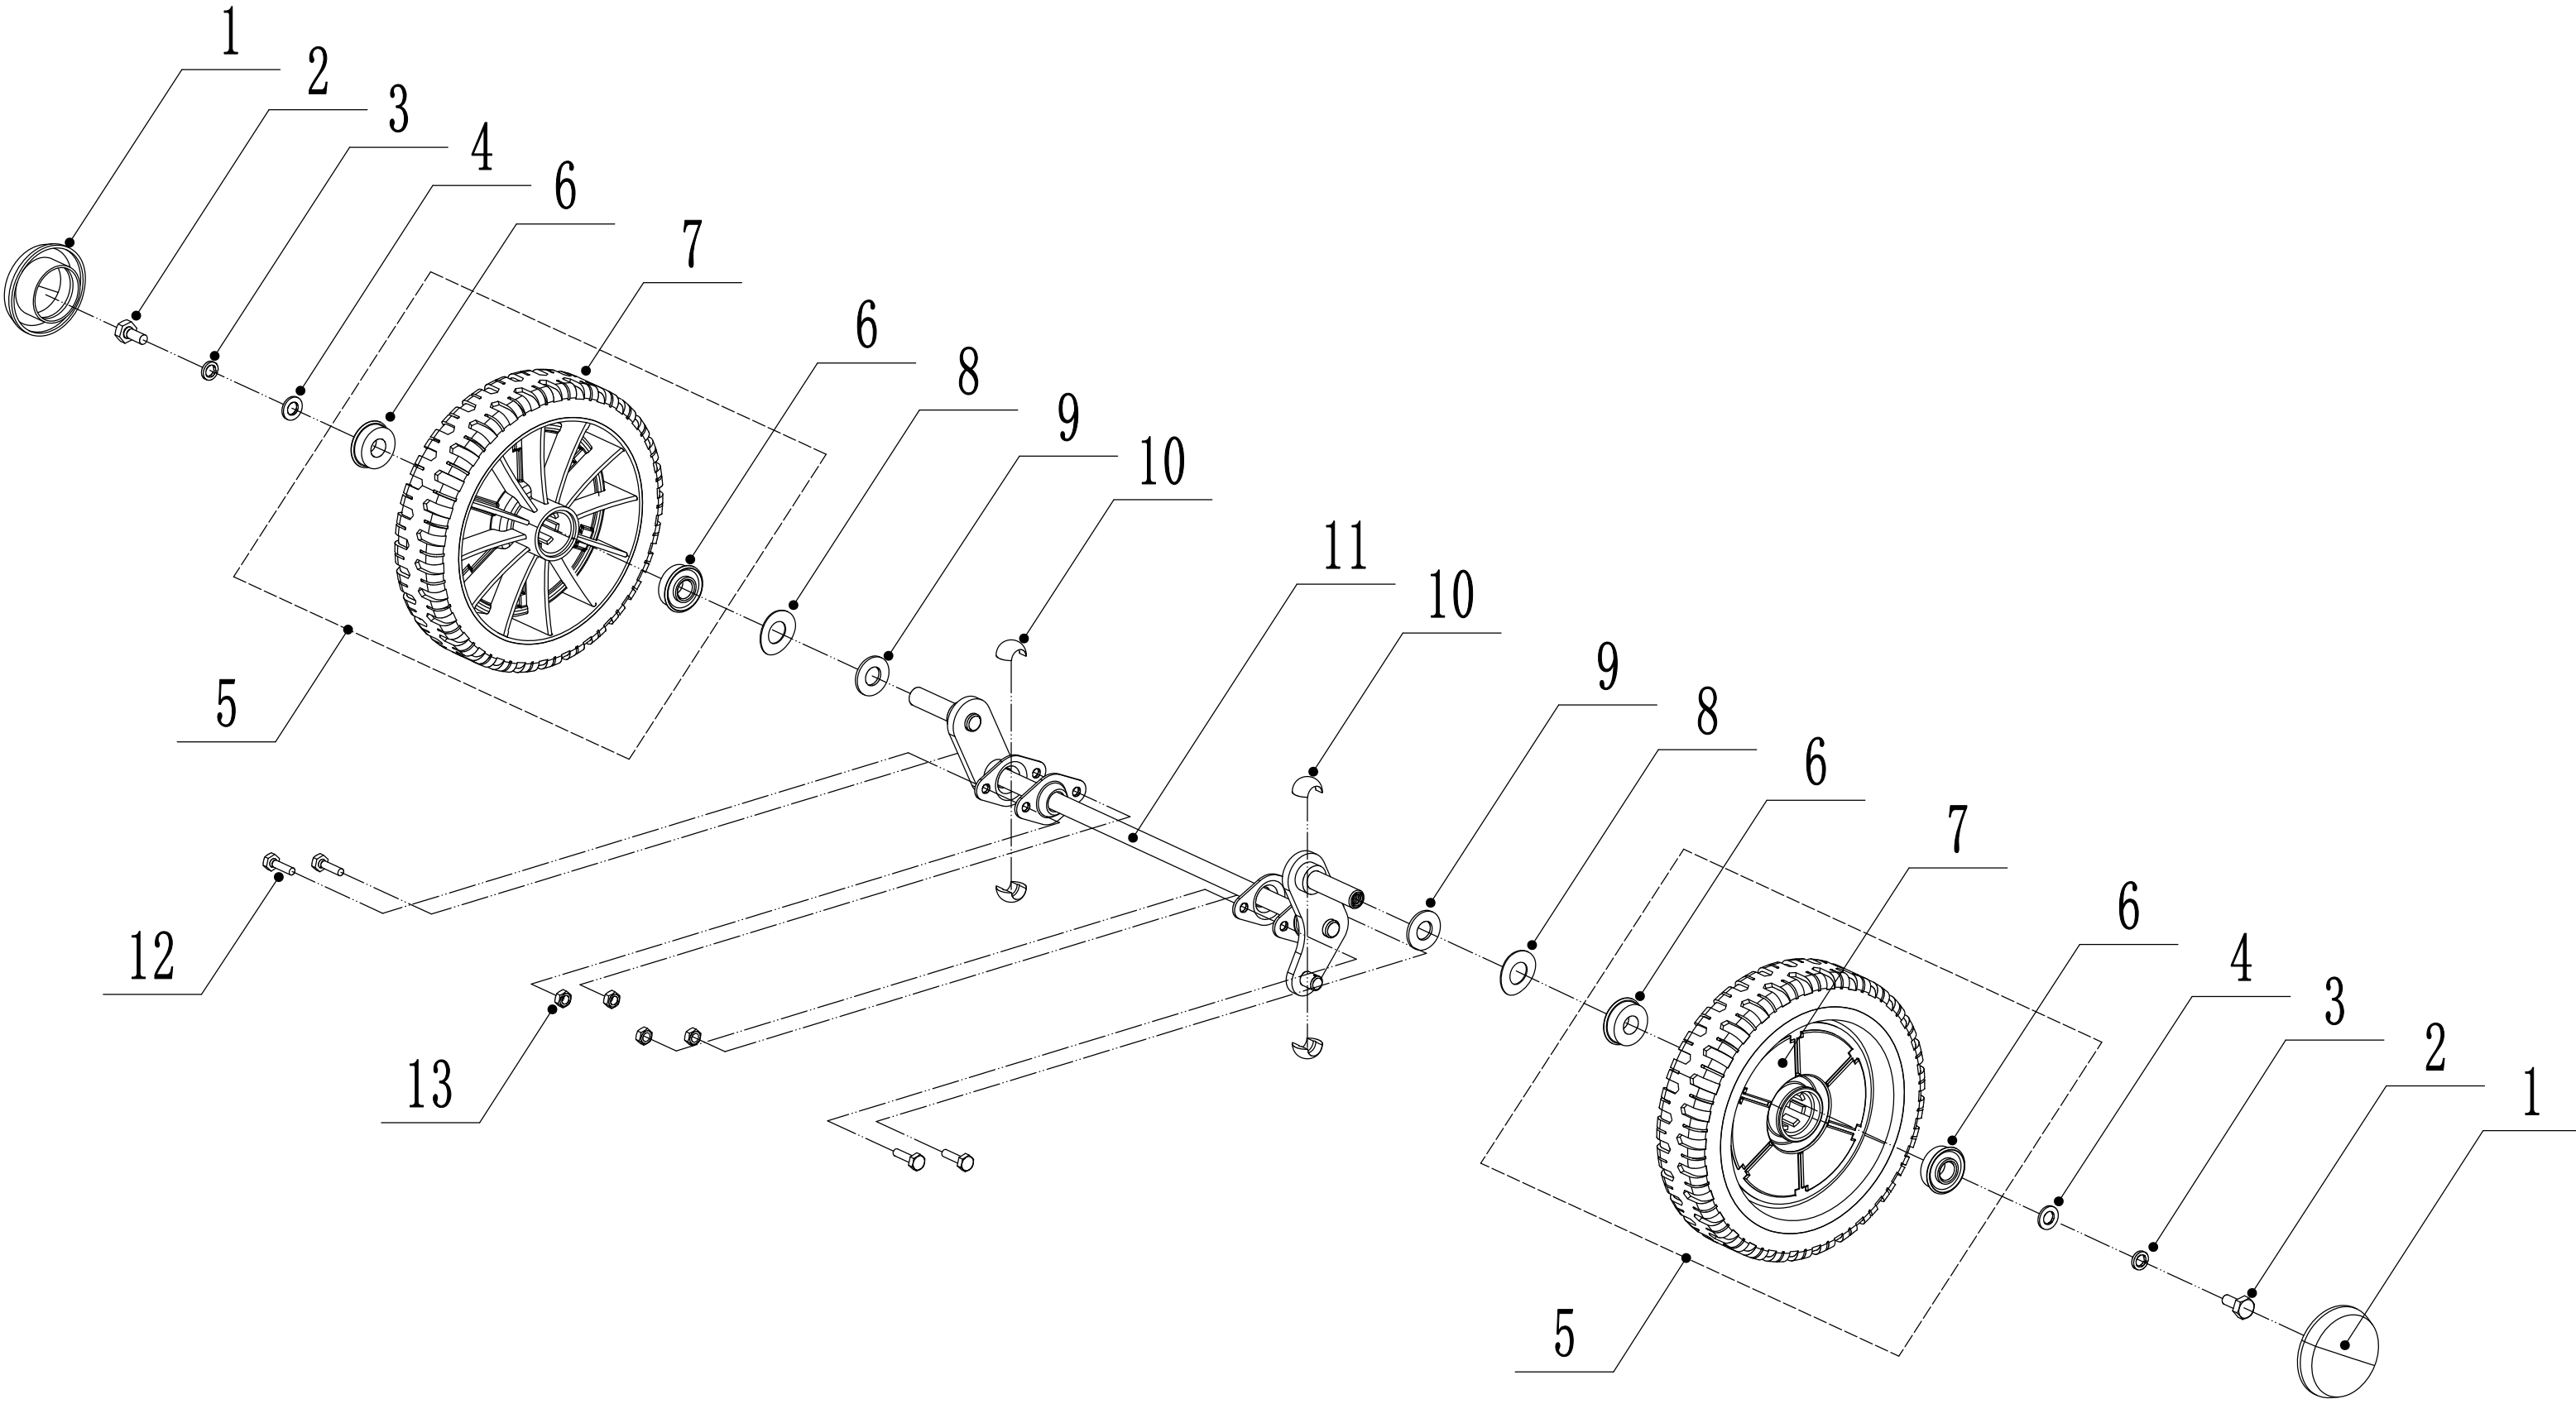

WB 506 SCV 6in1

2017

2 WB506SC V-3in1 Main Body

Part 2 - Main Body

No.	ID Zboží	Název
1	5040101011/44	chassis
2	0102008016	bolt
3	0104005012	screw
4	AVSA000000040/22	tooth disc
5	4560112010K/44	right bracket
6	0202005000	lock nut
7	0202008000	lock nut
8	4560111010K/44	left bracket
9	0102006012	bolt
10	5040111030/44	connector
11	0104006016	cross slot screw
12	4560110010/01	graduator
13	0202006000	lock nut
14	5040108010	side discharge deflector
15	5040107010	cover
16	5020119010	side discharge cover pivot
17	5020120010/02	side discharge cover spring
18	0107006014	square neck bolt
19	5020118010/02	side discharge cover bracket
20	5040103010	front mask
21	0106004013	cross slot ST screw
22	0204006000	lock nut
23	5320114020/01	upper bearing bracket
24	5040113010	rear deflector
25	5040112010/02	rear pivot
26	5040104010	mulching plug
27	5360122010	rubber ring
28	5040106010/02	rear cover pivot
29	5360118010	rear cover spring
30	5040105010	rear cover
31	0301010000	flat washer
32	WB2100020102/01	connecting rod spring
33	5040109050/44	connecting rod
34	5320333010	spring clip
35	5360105010D/44	shield
36	0106004009	ST screw
37	4560109012	spring bracket

4 WB506SC V-3in1 Front Axle

Part 4 - Front Axle

No.	ID Zboží	Název
1	5310214010	wheel cover
2	0101008015	bolt
3	0401008000	spring washer
4	0301008000	flat washer
5	5310212010	wheel
6	5310213010	bearing
7		
8	5310211010/02	equalizing spring
9	5310210010/02	wheel axis spacer
10	5310209010	ball bearing
11	5040201020/01	front axle welding
12	0102006012	hex flange bolt
13	0202006000	lock nut