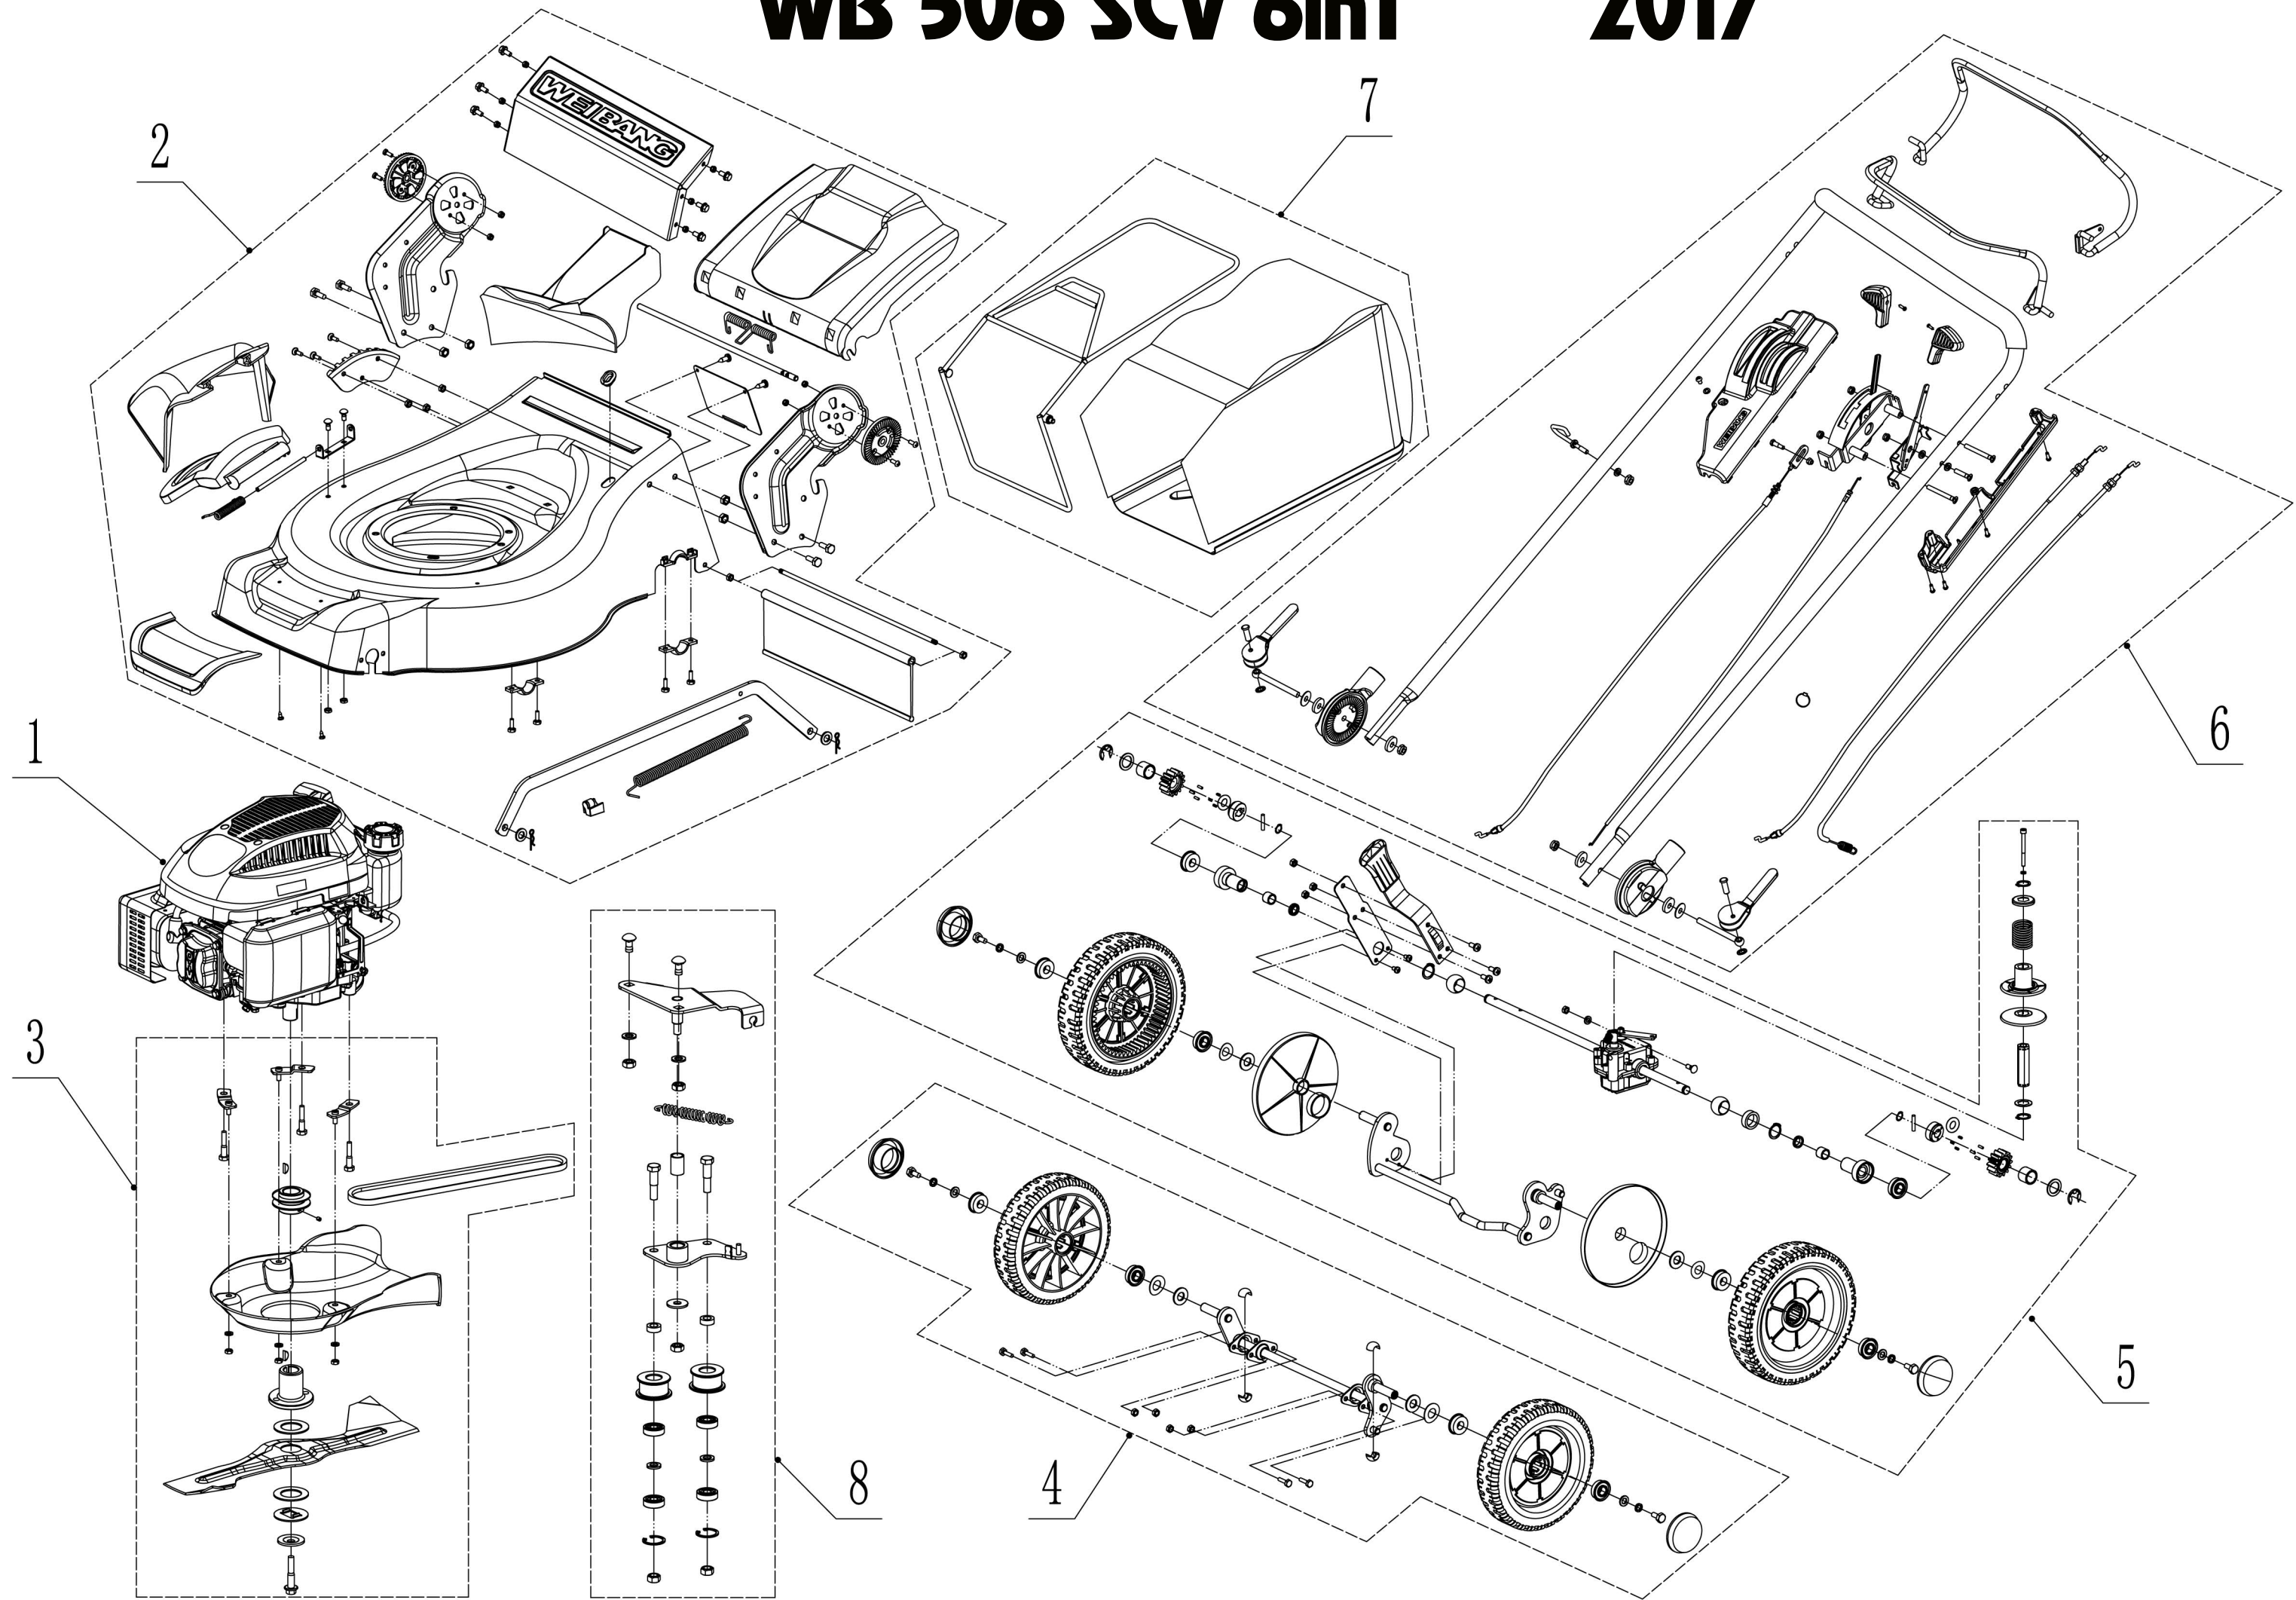

WB 506 SCV 6in1

2017

2 WB506SC V-3in1 Main Body

Part 2 - Main Body

No.	ID Zboží	Název
1	5040101011/44	chassis
2	0102008016	bolt
3	0104005012	screw
4	AVSA000000040/22	tooth disc
5	4560112010K/44	right bracket
6	0202005000	lock nut
7	0202008000	lock nut
8	4560111010K/44	left bracket
9	0102006012	bolt
10	5040111030/44	connector
11	0104006016	cross slot screw
12	4560110010/01	graduator
13	0202006000	lock nut
14	5040108010	side discharge deflector
15	5040107010	cover
16	5020119010	side discharge cover pivot
17	5020120010/02	side discharge cover spring
18	0107006014	square neck bolt
19	5020118010/02	side discharge cover bracket
20	5040103010	front mask
21	0106004013	cross slot ST screw
22	0204006000	lock nut
23	5320114020/01	upper bearing bracket
24	5040113010	rear deflector
25	5040112010/02	rear pivot
26	5040104010	mulching plug
27	5360122010	rubber ring
28	5040106010/02	rear cover pivot
29	5360118010	rear cover spring
30	5040105010	rear cover
31	0301010000	flat washer
32	WB2100020102/01	connecting rod spring
33	5040109050/44	connecting rod
34	5320333010	spring clip
35	5360105010D/44	shield
36	0106004009	ST screw
37	4560109012	spring bracket

4 WB506SC V-3in1 Front Axle

Part 4 - Front Axle

No.	ID Zboží	Název
1	5310214010	wheel cover
2	0101008015	bolt
3	0401008000	spring washer
4	0301008000	flat washer
5	5310212010	wheel
6	5310213010	bearing
7		
8	5310211010/02	equalizing spring
9	5310210010/02	wheel axis spacer
10	5310209010	ball bearing
11	5040201020/01	front axle welding
12	0102006012	hex flange bolt
13	0202006000	lock nut