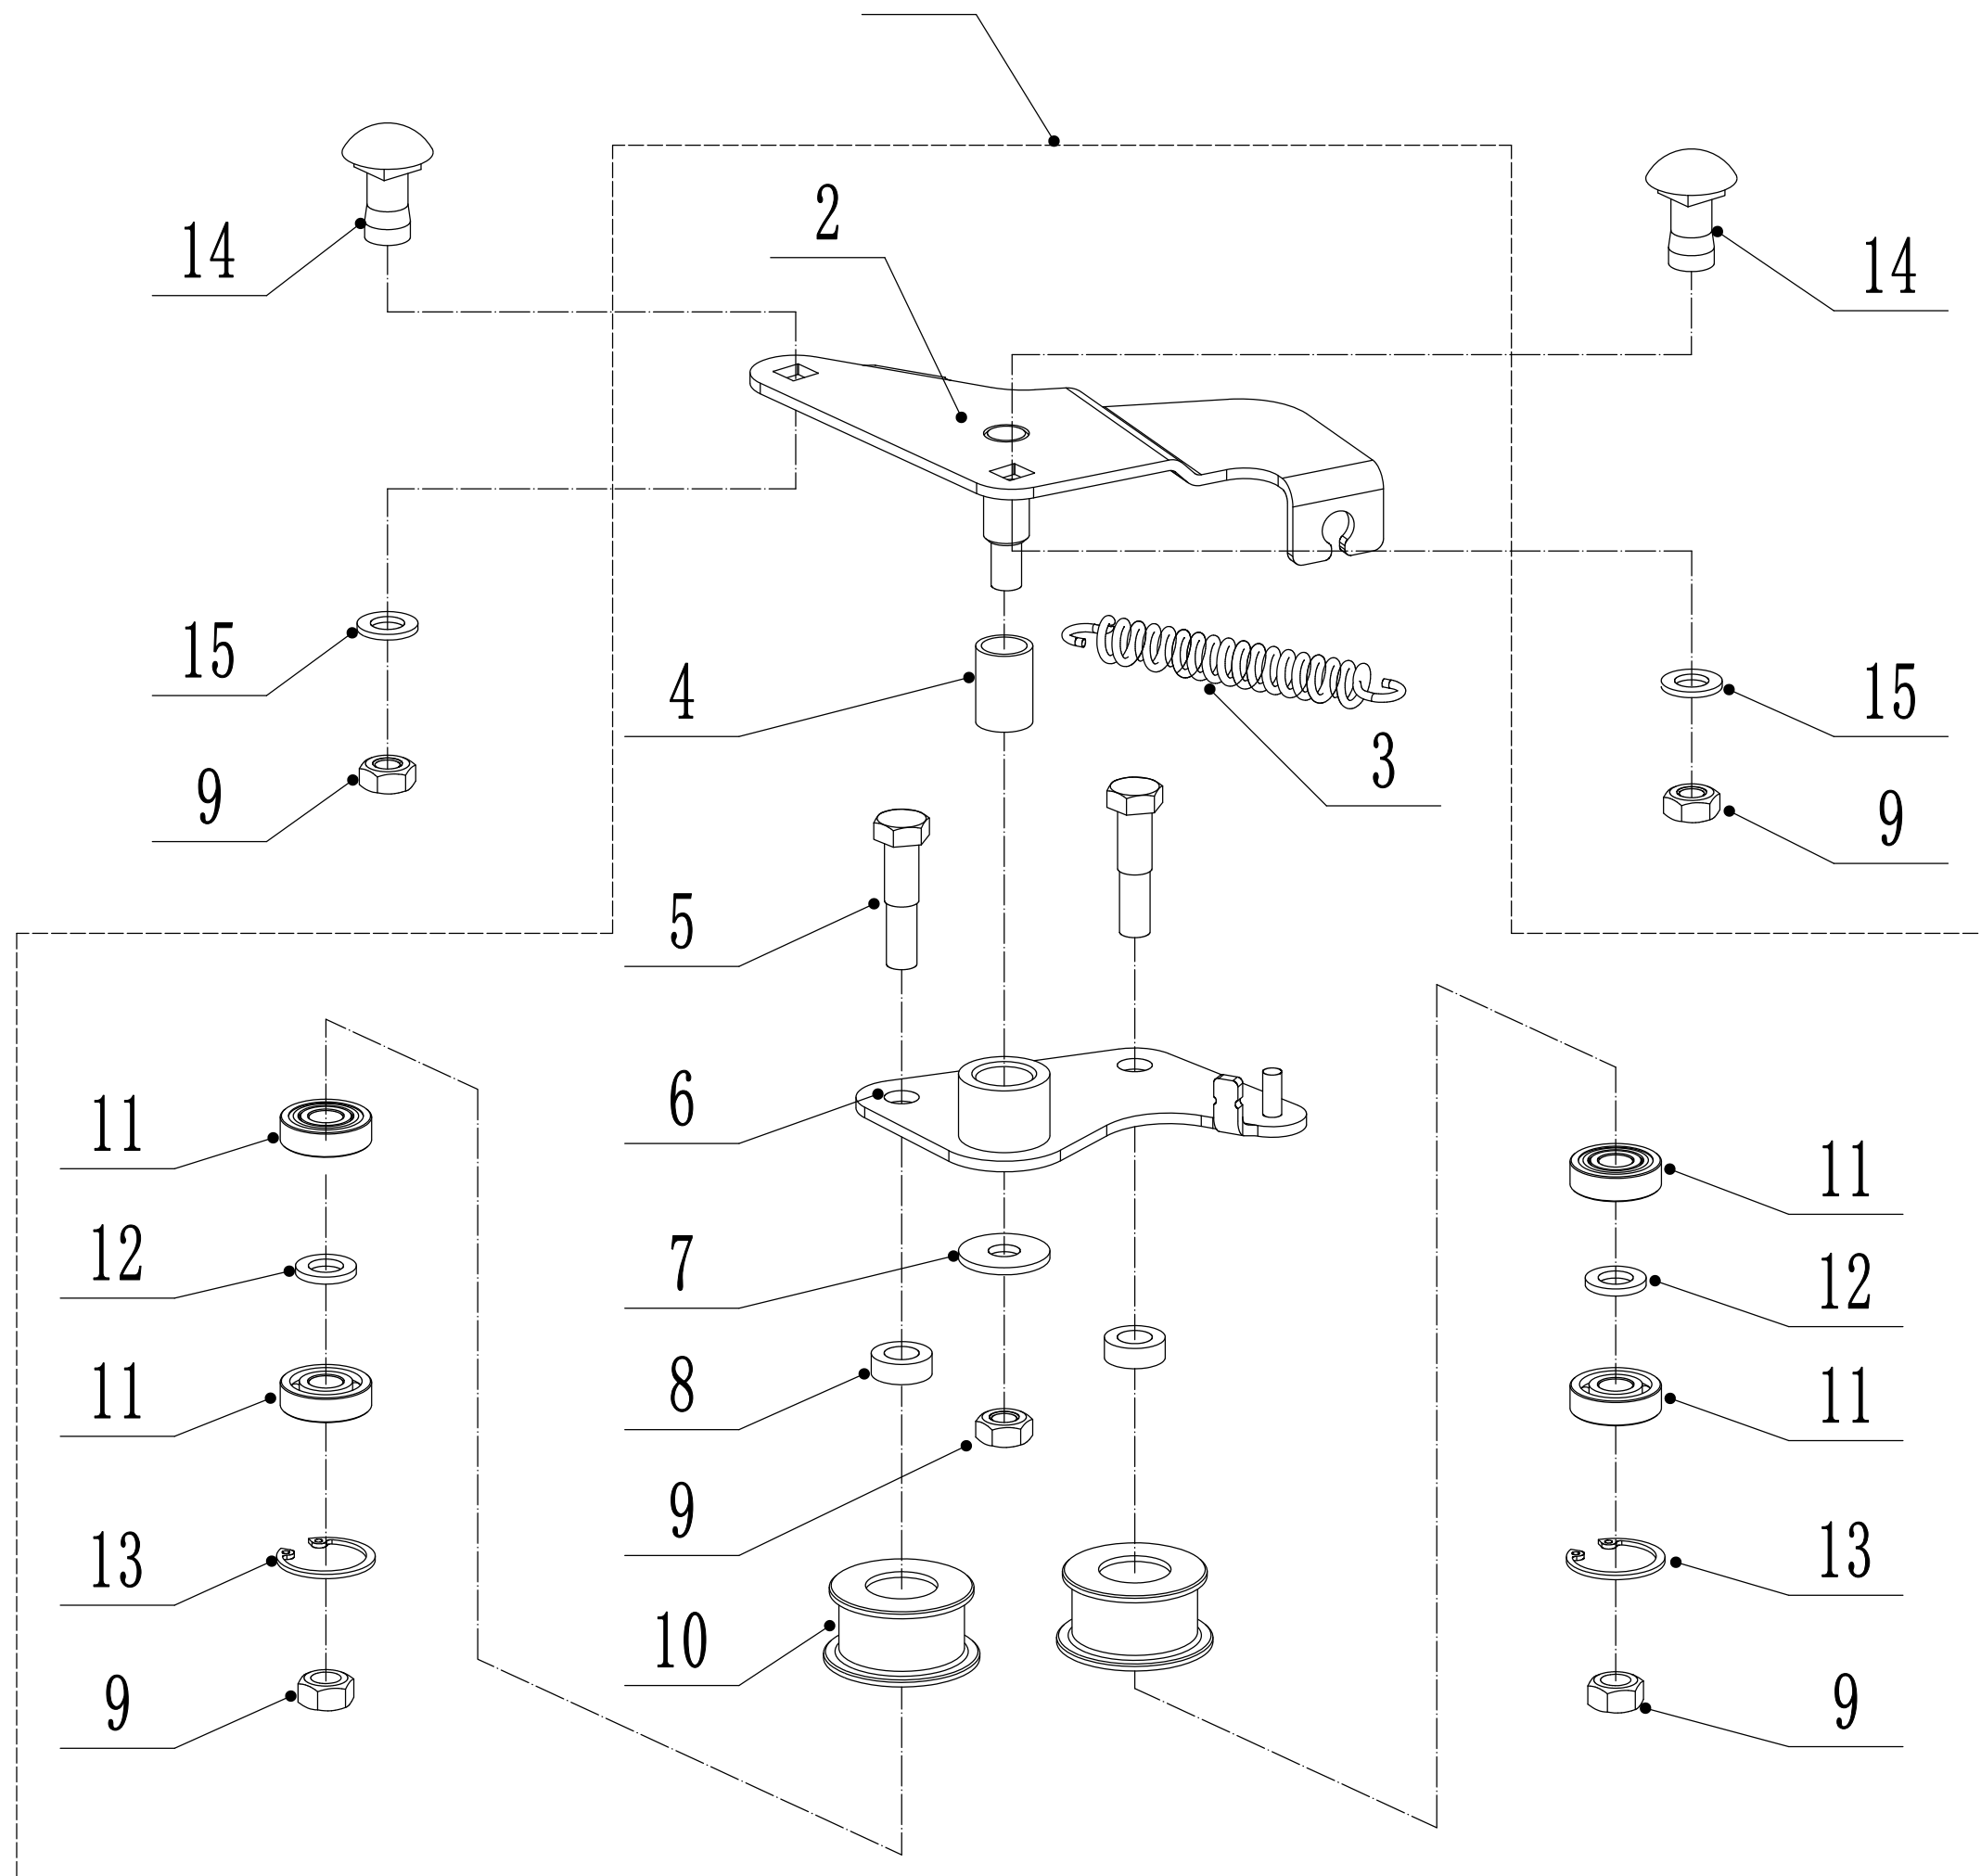

39	Y115380	speed variator assembly
40	1001017000	check ring for shaft
41	4820320010/02	inner hex hole washer
42	4820321010/02	hex adapter
43	5380309010	lower pulley disc
44	5380308010	active pulley disc
45	4820324010	spring
46	4820325010/02	spring cap
47	0401005000	spring washer
48	0103005055	inner hex bolt
49	1401025015	o sealing ring

6 WB506SC V-3in1 Handle and Controls

Part 6 - Handle and Controls

No.	ID Zboží	Název
1	5020501020S/44	handle
2	GM56E010000080	sheath
3	5320511030S/44	clutch lever weldment
4	5320503020S/44	brake lever weldment
5	5020501030S	upper cover
6	5380508010	grip
7	0106003013	screw
8	5380510010	grip
9	0108006060	screw
10	0108006050	screw
11	5020501040S	lower cover
12	LH186-1225	brake cable
13	BS120-1140	clutch calbe
14	0113040018	screw
15	ZD3/190	ties
16	0301006000	spacer
17	5380512010	bracket
18	0202006000	lock nut
19	5020501050S	bracket
20	0202005000	lock nut
21	5360506011	speed adjustment handle head
22	YM72-1080-A	throttle cable
23	TX123-1060-A	speed control cable
24	4510511010/01	hook
25	0301005000	spacer
26	0104005008	screw
27	4510114030	cap
28	GM48S000000100/02	bolt
29	GM56A100400000	lock lever
30	0801008022	pin
31	GM56A100000040/04	spacer
32	GM56A100000050/01	spacer
33	GM48S030200000	tooth disc kit
34	0201008000DD	lock nut

Part 8 - Variable Speed Pulley

No.	ID Zboží	Název
1	Y095040	tensional pully assembly
2	5040114010/02	tensional arm bracket
3	4820114010	spring
4	4820112010	nylon bush
5	5340131010/02	tensional pulley bolt
6	5040115010/02	tensional arm weldment
7	0302008000	big flat washer
8	5340129010/02	spacer1
9	0202008000	lock nut
10	5340128010	tensional pulley
11	609/2RS	bearing
12	5340130010/02	spacer2
13	1001024000	check ring for shaft
14	0107008020	square neck bolt
15	0301008000	flat washer