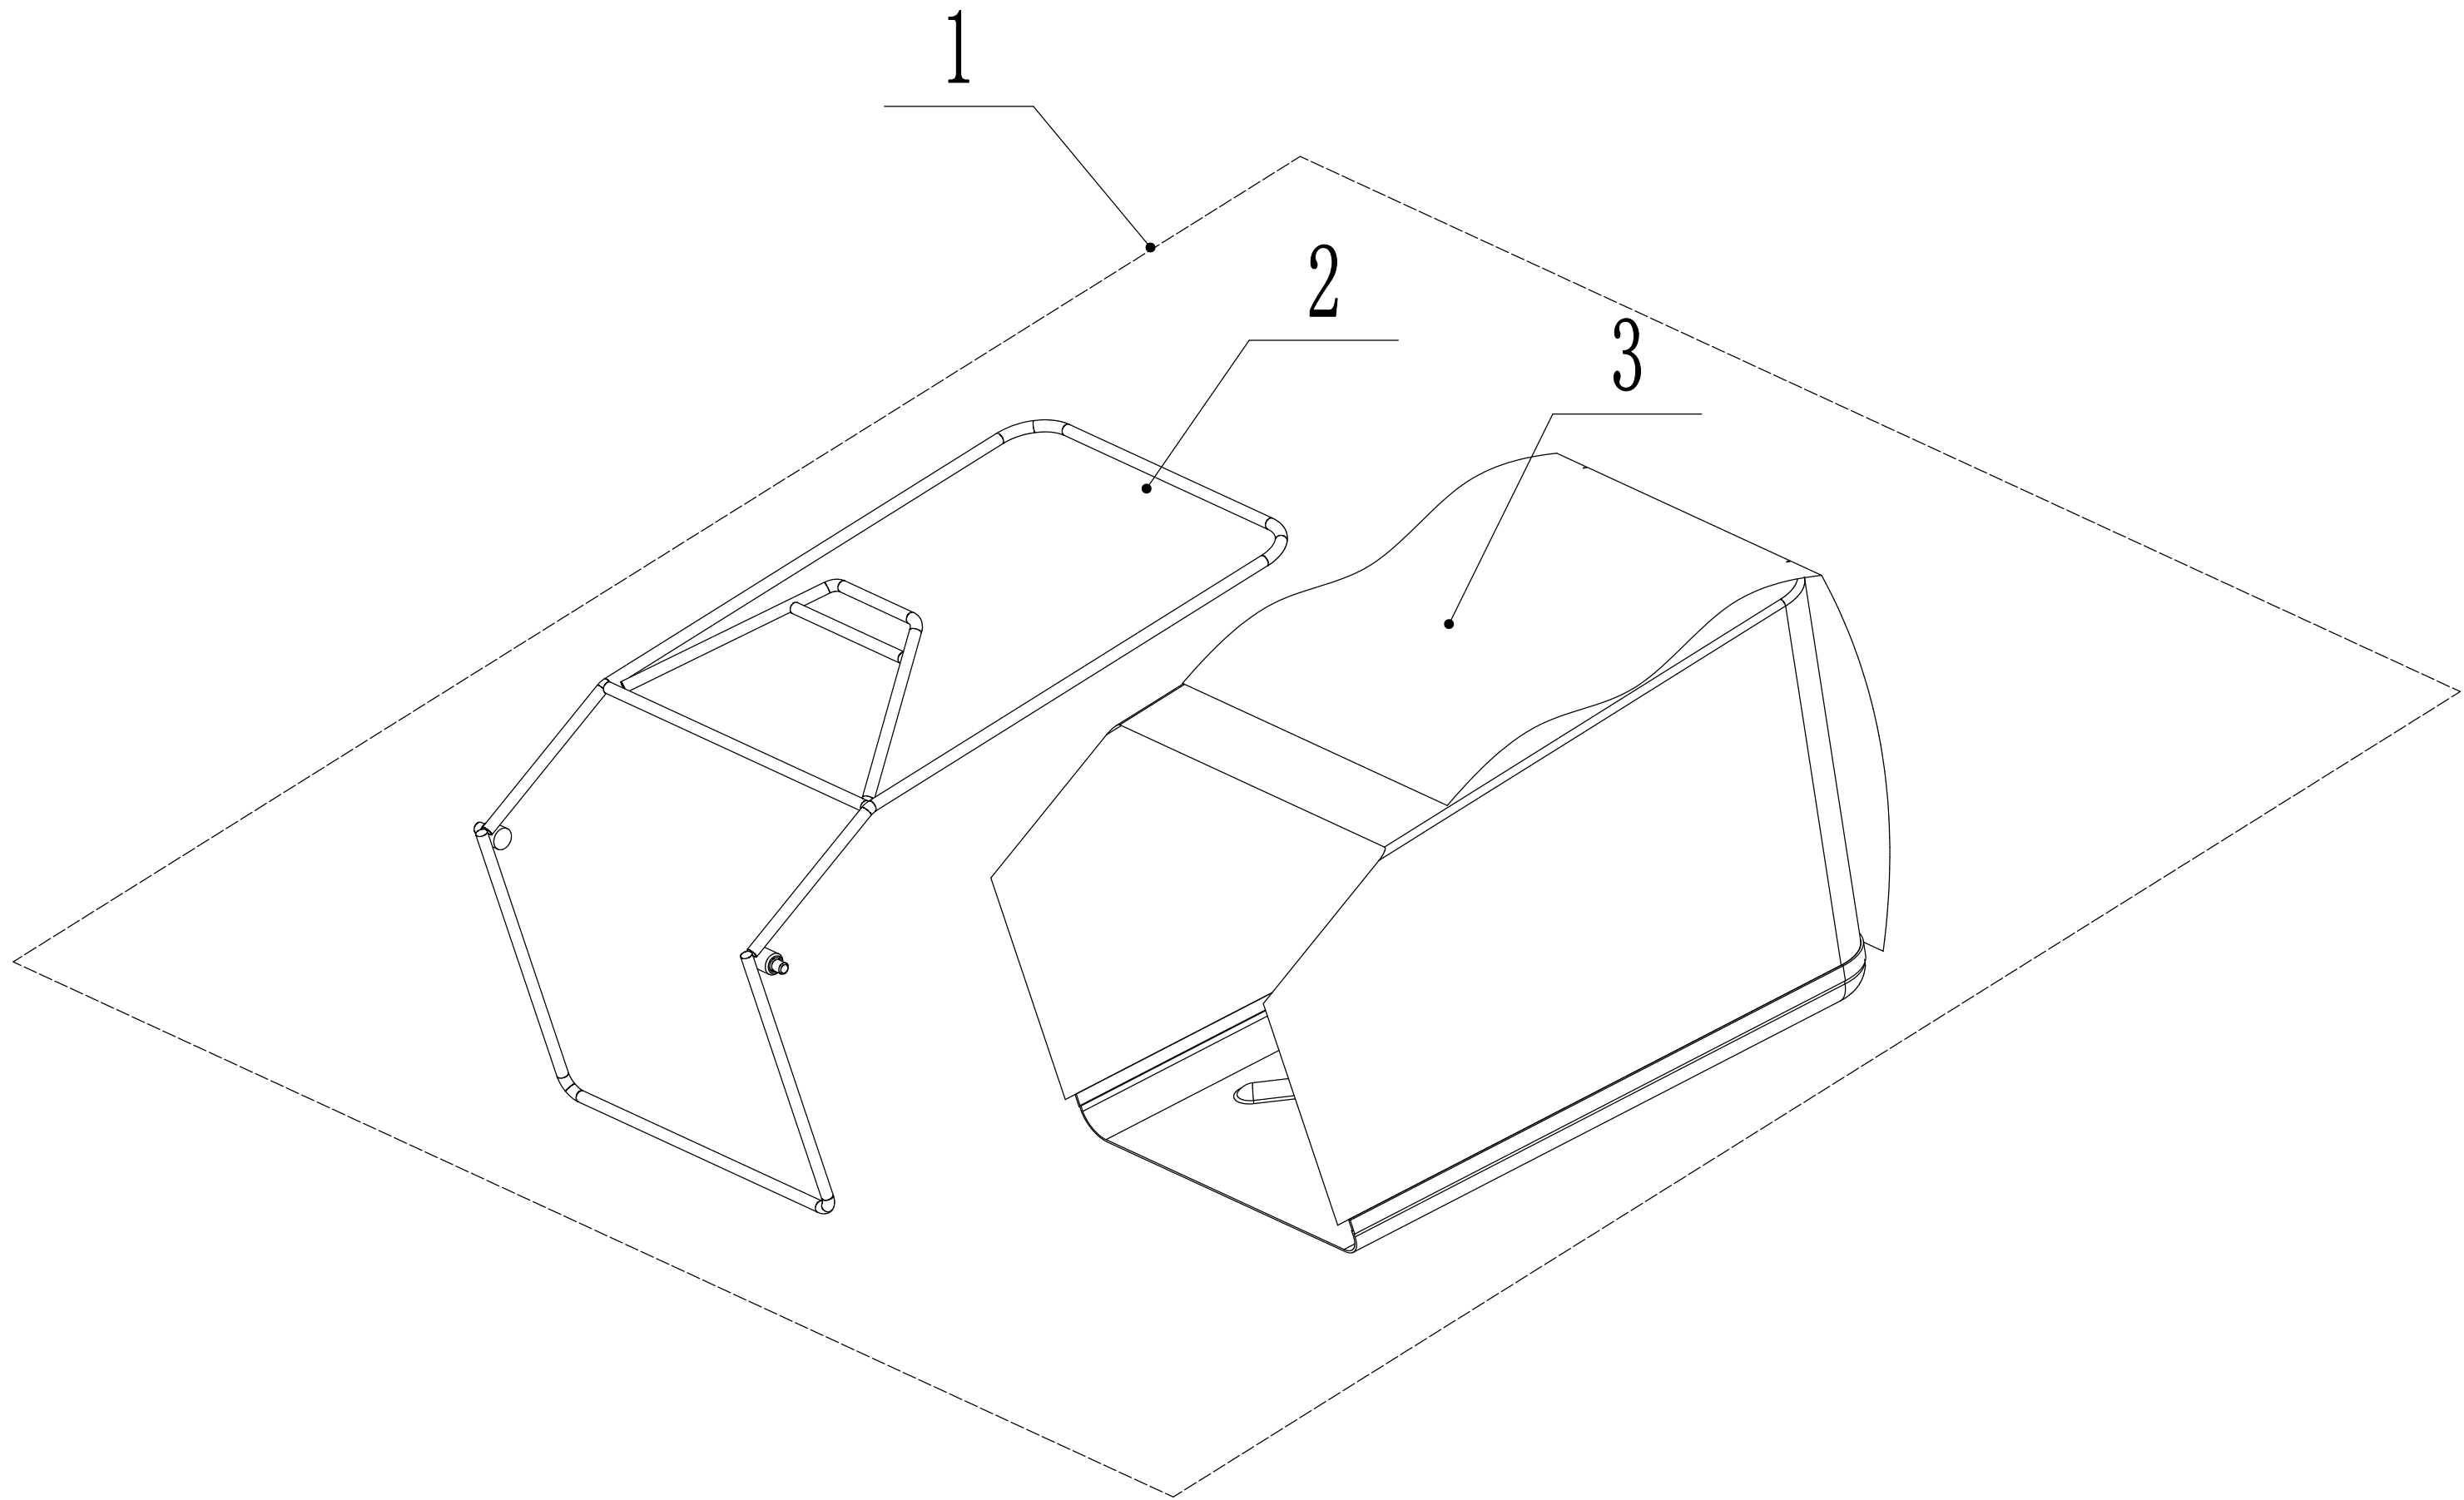

7 WB506SC V-3in1 Grasscatcher

Part 7 - Grasscatcher

No.	ID Zboží	Název
1	5040601010	grass catcher assembly
2	5040602010/22	grass catcher frame
3	5040603010/81	grass bag