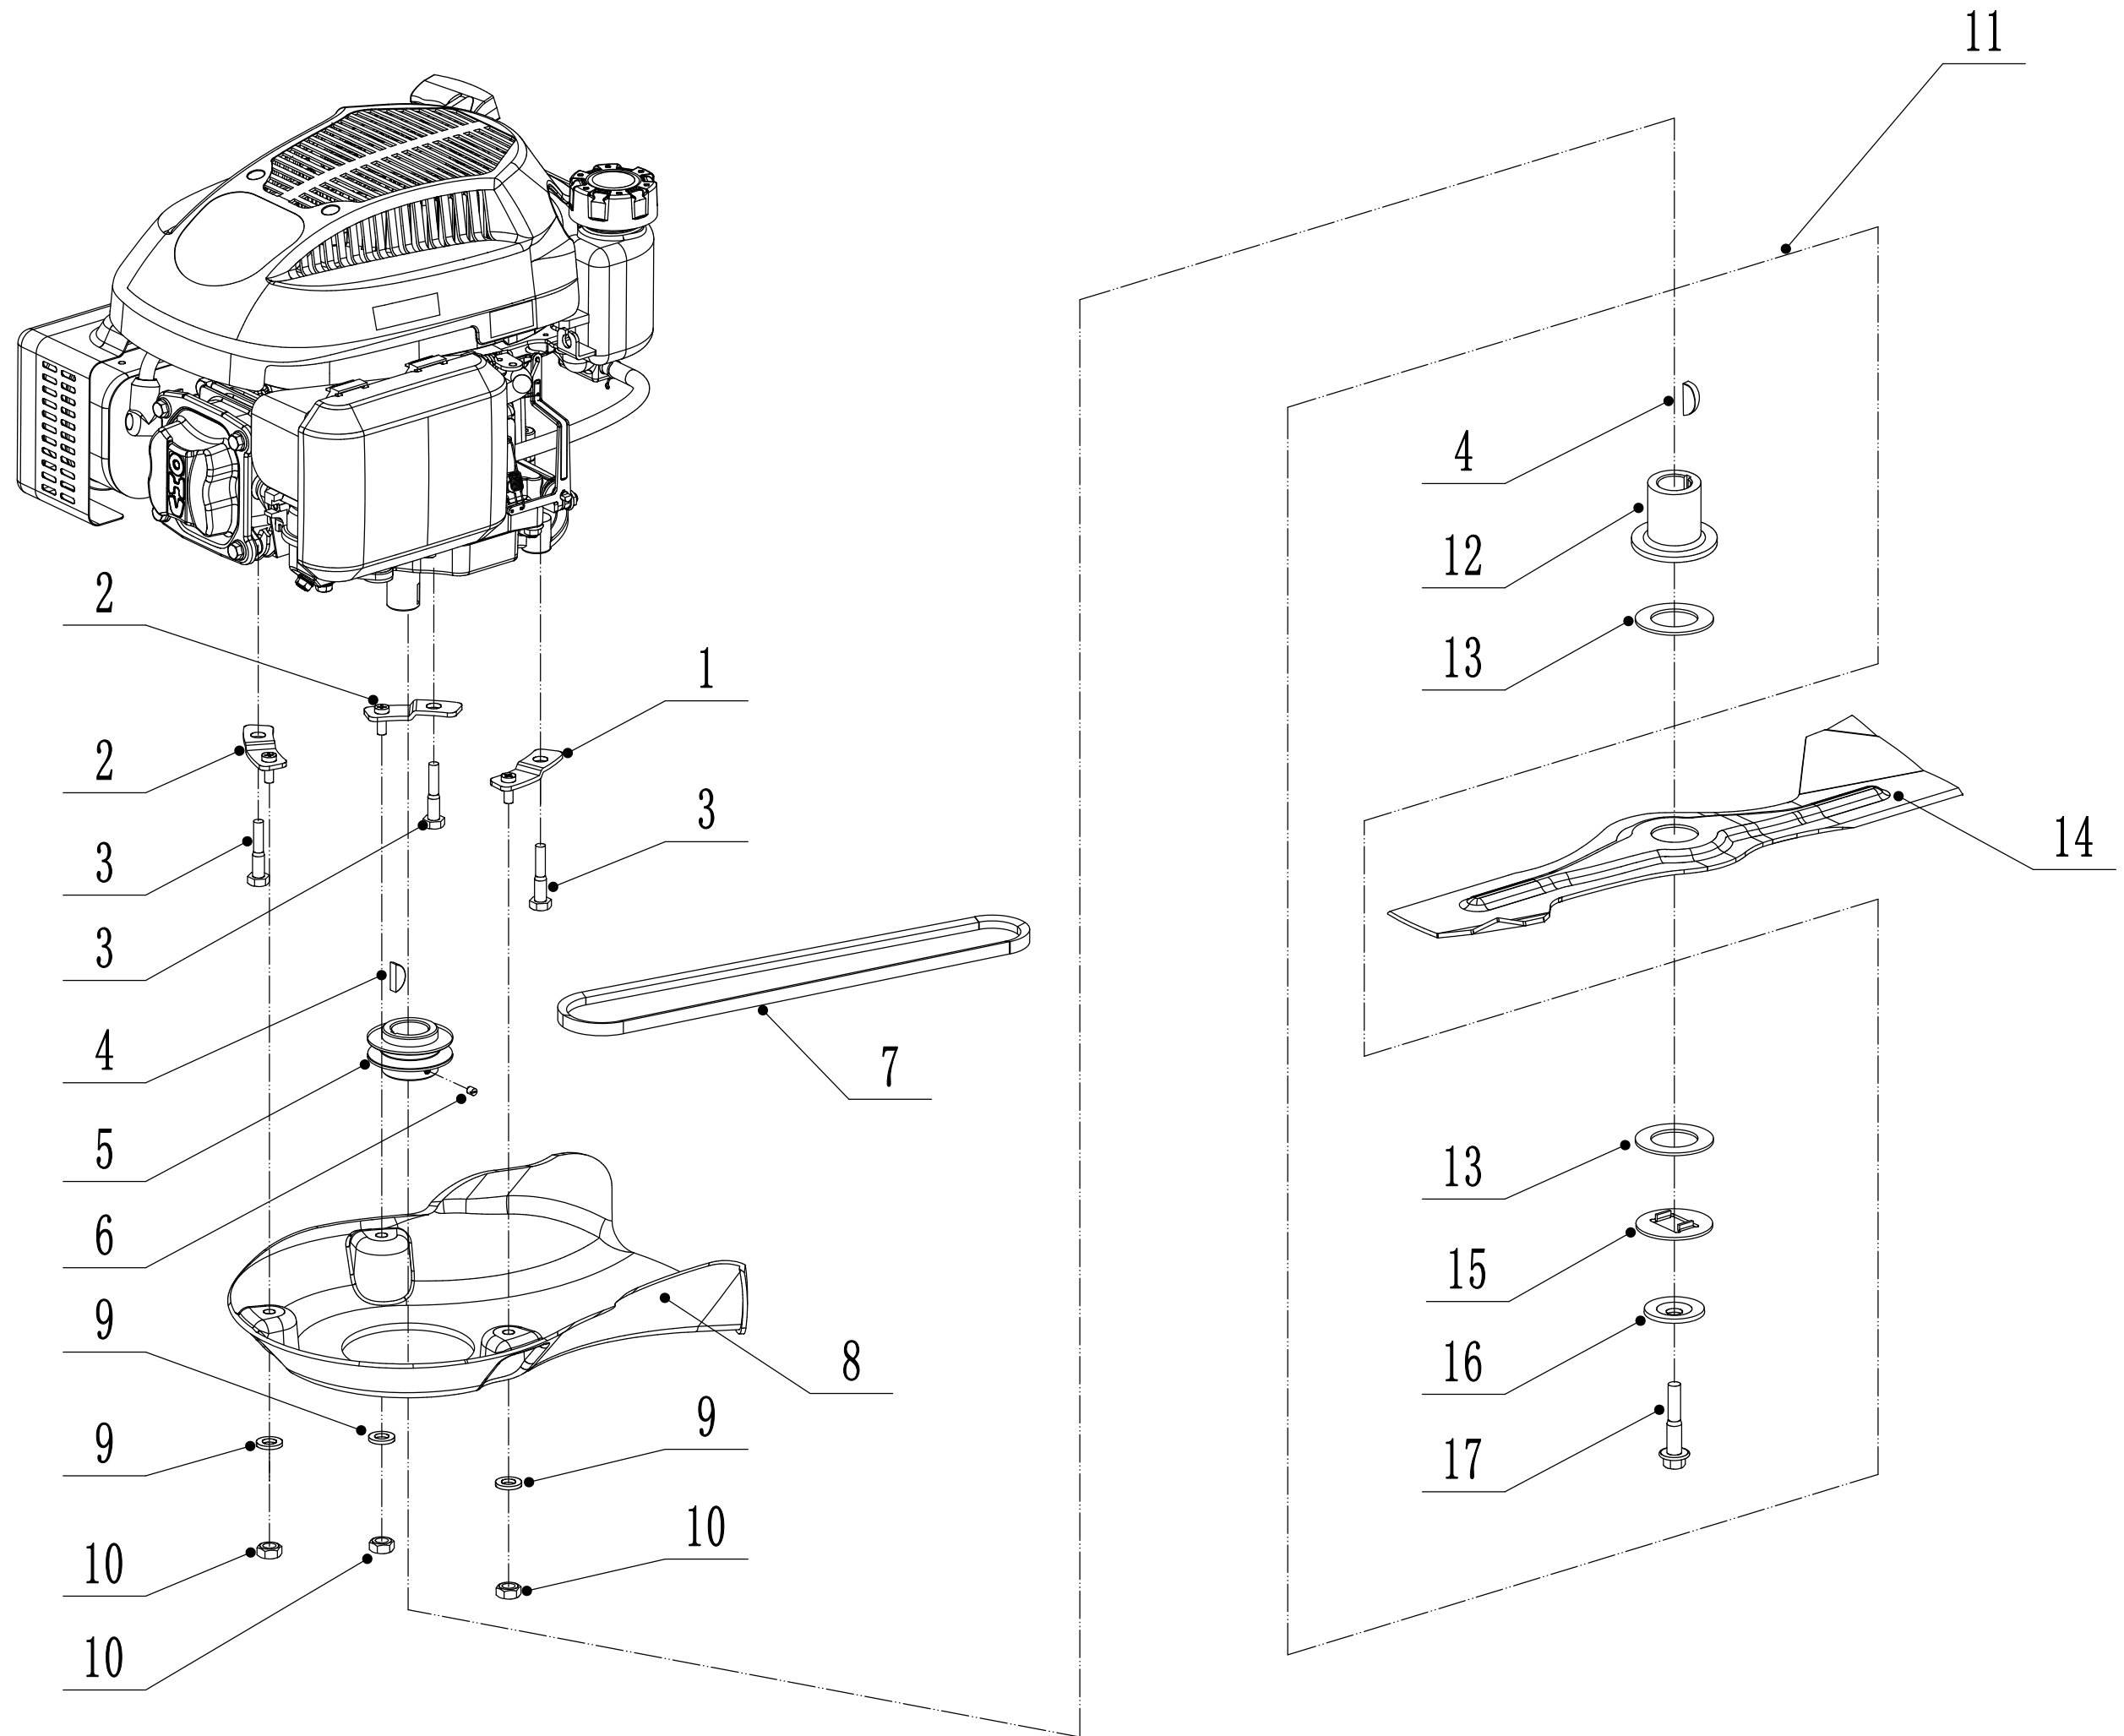

WB 506 SCV 6in1

2017

2 WB506SC V-3in1 Main Body

Part 2 - Main Body

No.	ID Zboží	Název
1	5040101011/44	chassis
2	0102008016	bolt
3	0104005012	screw
4	AVSA000000040/22	tooth disc
5	4560112010K/44	right bracket
6	0202005000	lock nut
7	0202008000	lock nut
8	4560111010K/44	left bracket
9	0102006012	bolt
10	5040111030/44	connector
11	0104006016	cross slot screw
12	4560110010/01	graduator
13	0202006000	lock nut
14	5040108010	side discharge deflector
15	5040107010	cover
16	5020119010	side discharge cover pivot
17	5020120010/02	side discharge cover spring
18	0107006014	square neck bolt
19	5020118010/02	side discharge cover bracket
20	5040103010	front mask
21	0106004013	cross slot ST screw
22	0204006000	lock nut
23	5320114020/01	upper bearing bracket
24	5040113010	rear deflector
25	5040112010/02	rear pivot
26	5040104010	mulching plug
27	5360122010	rubber ring
28	5040106010/02	rear cover pivot
29	5360118010	rear cover spring
30	5040105010	rear cover
31	0301010000	flat washer
32	WB2100020102/01	connecting rod spring
33	5040109050/44	connecting rod
34	5320333010	spring clip
35	5360105010D/44	shield
36	0106004009	ST screw
37	4560109012	spring bracket

3 WB506SC V-3in1 Blade System

Part 3 - Blade Systém

No.	ID Zboží	Název
1	5360111010/02	engine washer 1
2	5360112010/02	engine washer 2
3	5320115010	ST screw
4	5310401010	key
5	4560402040/02	engine pulley
6	0105006006	locating screw
7	5620133010S	V belt
8	5040102010	belt shield
9	0302006000	big flat washer
10	0202006000	lock nut
11		
12	5320404020/02	adapter
13	5310402010	friction washer
14	5020405010A/35	blade
15	5310404010/02	lock ring
16	5310406010/04	spring washer
17	5320405010	central bolt