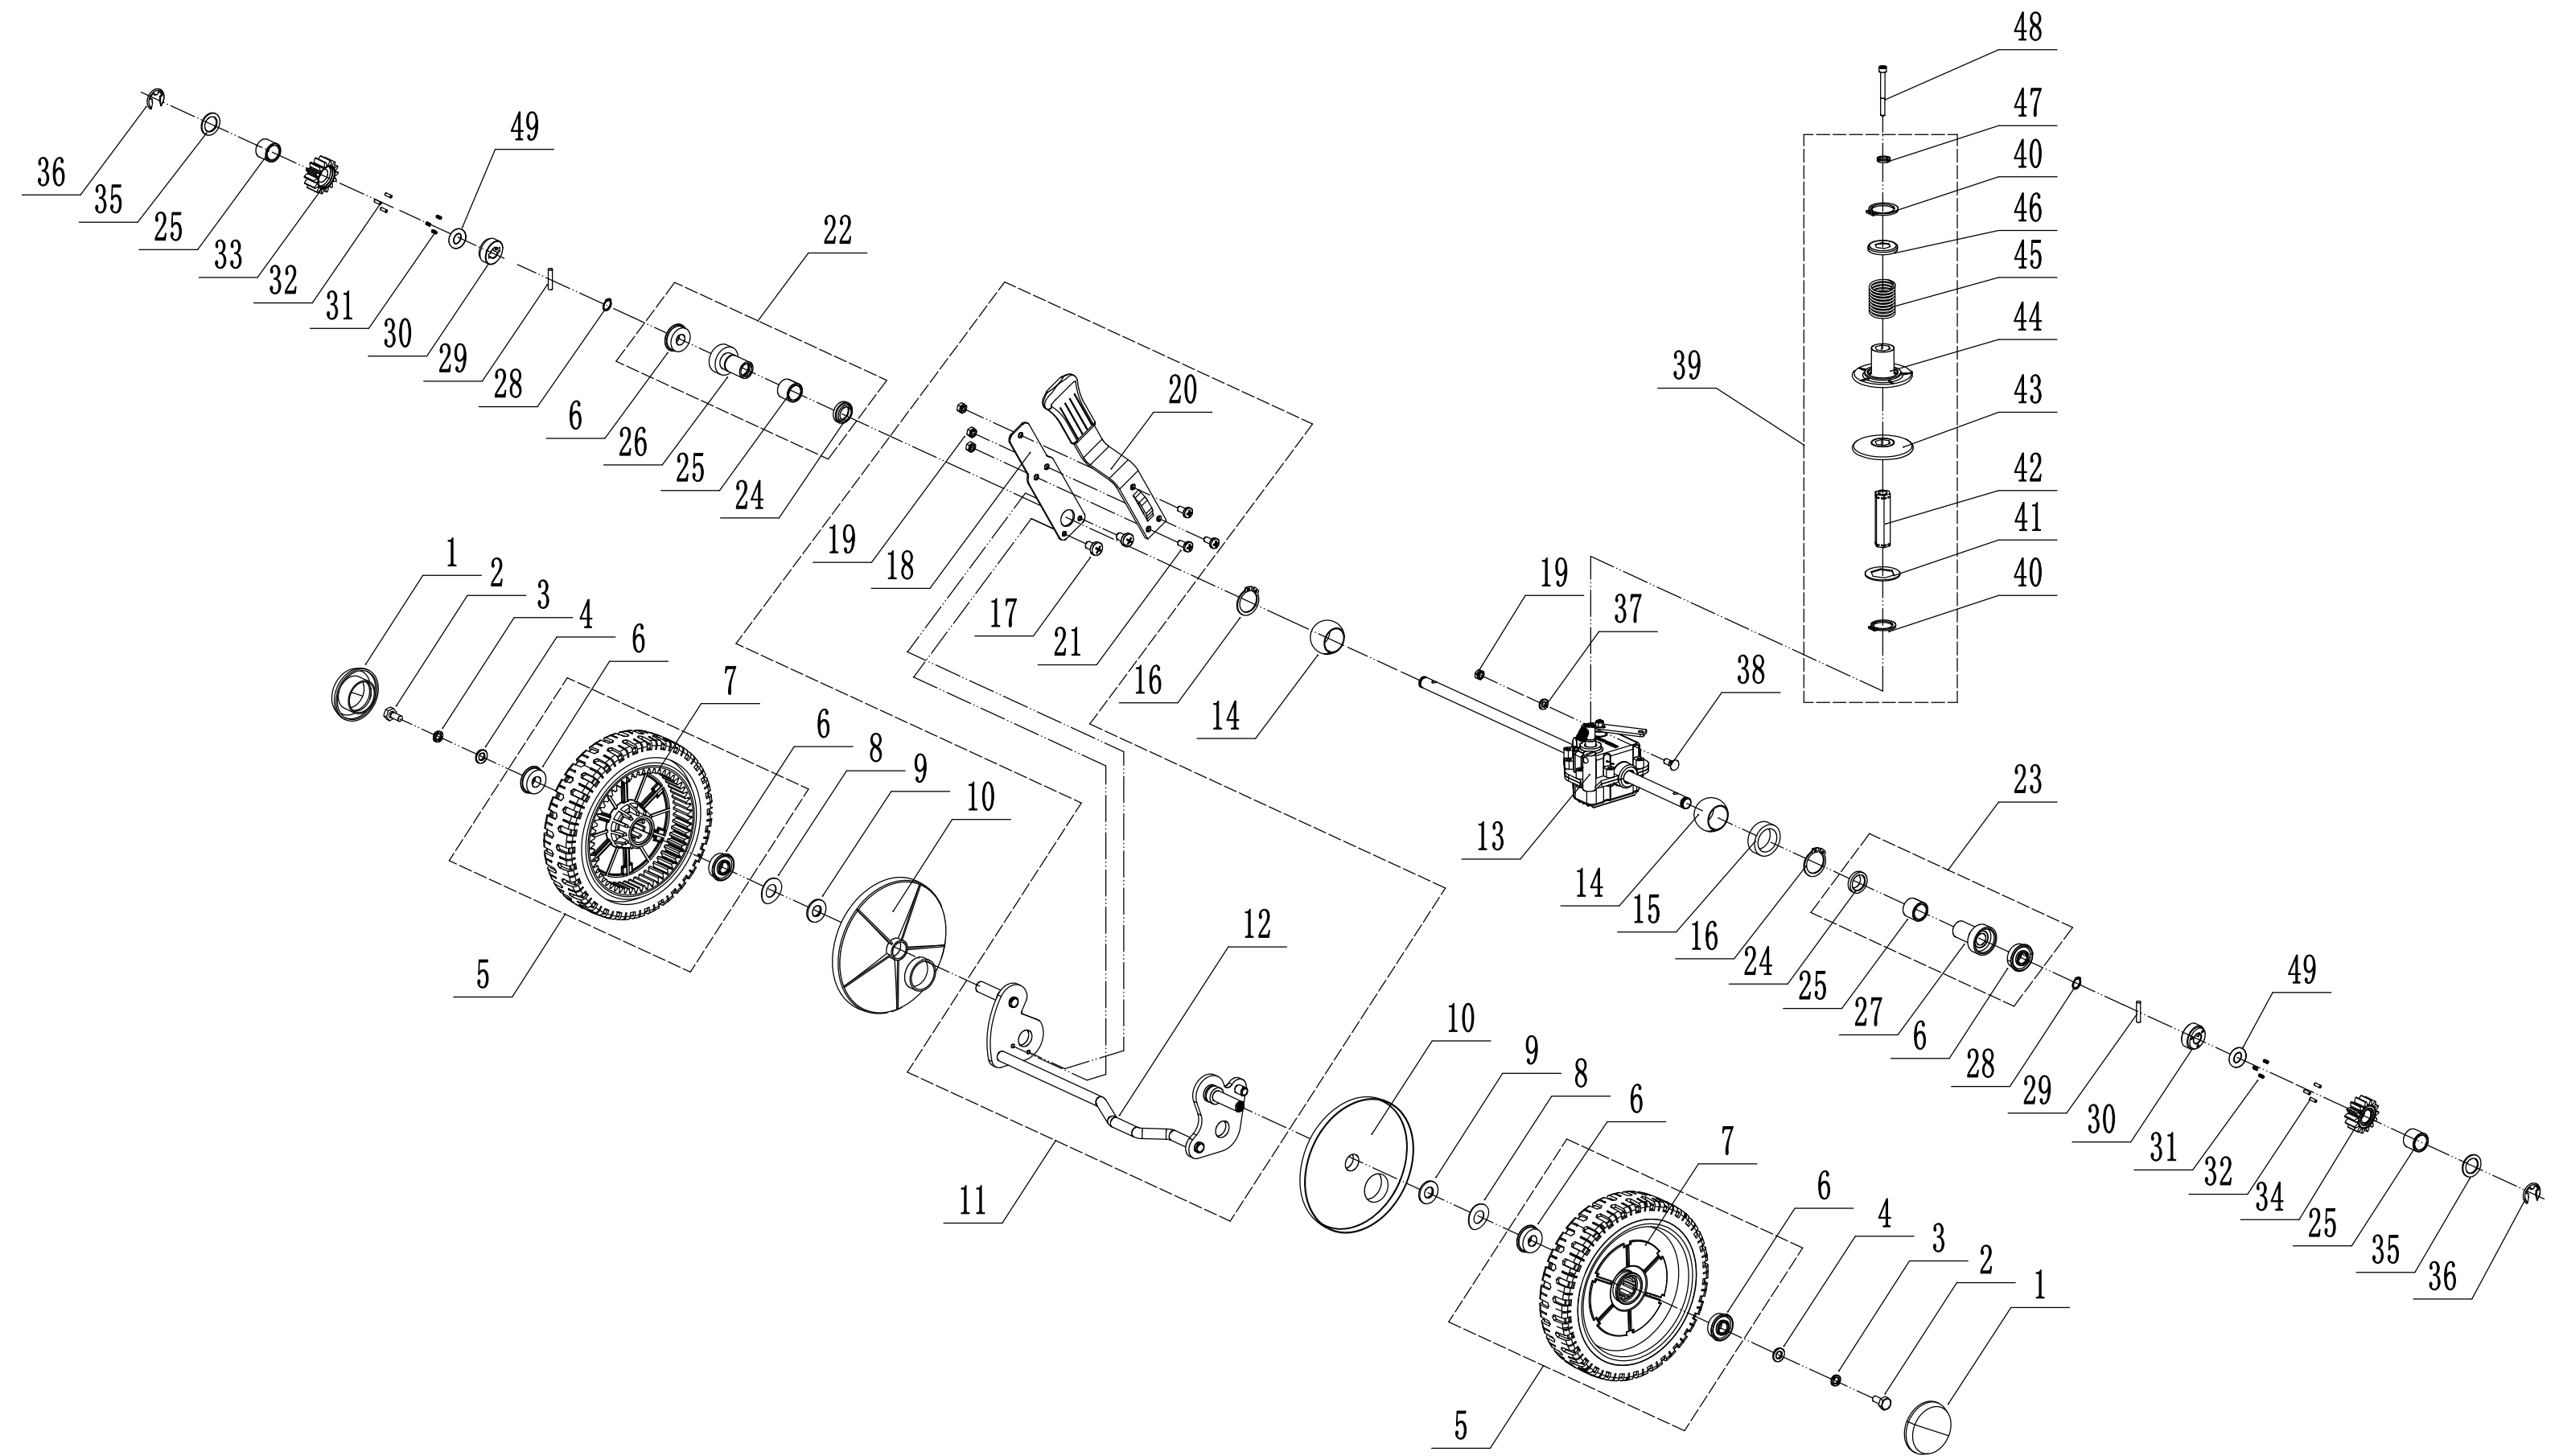

5 WB506SC V-3in1 Rear Axle

Part 5 - Rear Axle

No.	ID Zboží	Název
1	5310214010	wheel cover
2	0101008015	bolt
3	0401008000	spring washer
4	0301008000	flat washer
5	5340309010	wheel
6	5310213010	bearing
7		
8	5310211010/02	equalizing spring
9	5310210010/02	wheel axis spacer
10	5340310010	anti-dust cover
11		
12	5040301013/01	rear shaft weldment
13	Y20504V0P	rear transmission
14	5320328010	nylon surface bearing
15	5320329010/02	rear transmission spacer
16	1001020000	check ring for shaft
17	0104005008	cross slot bolt
18	5360311010/22	spring of adjustment lever
19	0202006000	lock nut
20	5360310010	adjustment lever
21	0104006014	cross slot screw
22	Y065321	left bearing sheath assembly
23	Y065320	right bearing sheath assembly
24	5320327010	dustproof ring
25	5320326010P	bearing
26	5320325020/02	right bearing sheath
27	5320324020/02	left bearing sheath
28	1001012000	check ring for shaft
29	HQ000100060	Check holder
30	HQ000100050	Unidirectional block
31	HQ000100040	Unidirectional telescopic pin spring
32	HQ000100030	Unidirectional telescopic pin
33	HQ000100020	right pinion
34	HQ000100010	left pinion
35	5020311010/04	friction mat
36	1301009000	check ring
37	0301006000	flat washer
38	0107006014	square neck bolt