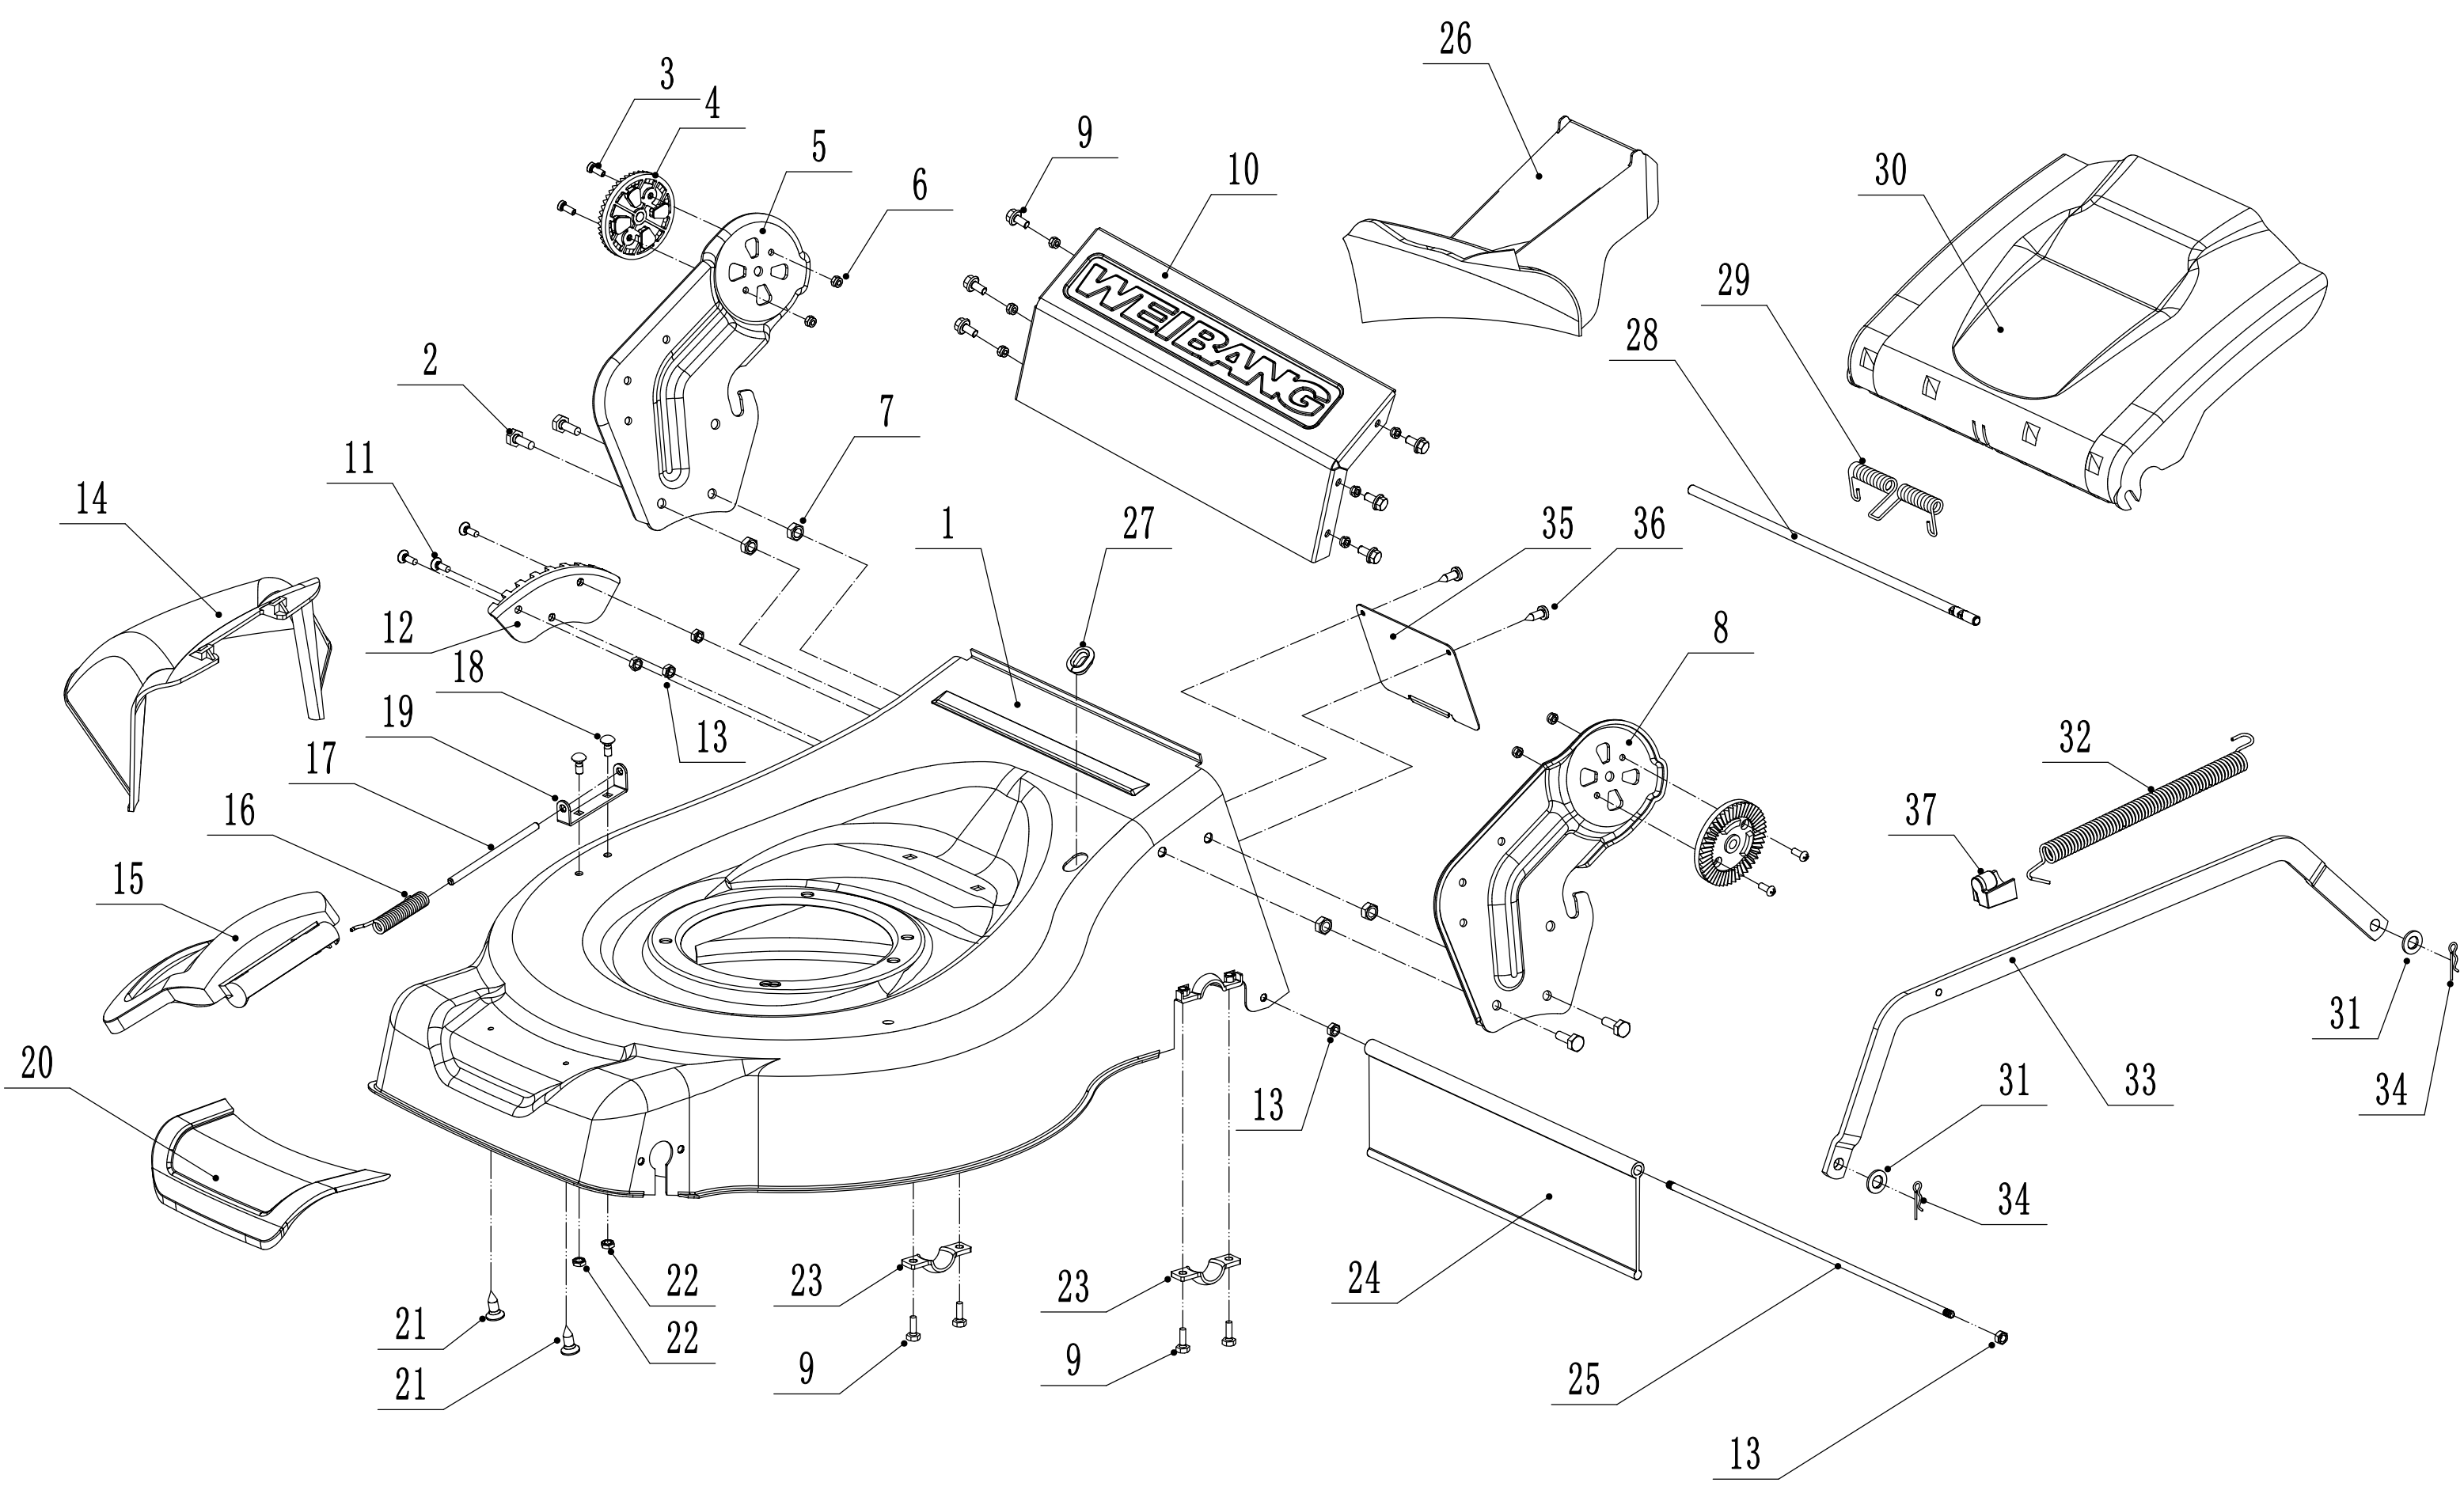

WB 506 SCV 6in1

2017

2 WB506SC V-3in1 Main Body

Part 2 - Main Body

No.	ID Zboží	Název
1	5040101011/44	chassis
2	0102008016	bolt
3	0104005012	screw
4	AVSA000000040/22	tooth disc
5	4560112010K/44	right bracket
6	0202005000	lock nut
7	0202008000	lock nut
8	4560111010K/44	left bracket
9	0102006012	bolt
10	5040111030/44	connector
11	0104006016	cross slot screw
12	4560110010/01	graduator
13	0202006000	lock nut
14	5040108010	side discharge deflector
15	5040107010	cover
16	5020119010	side discharge cover pivot
17	5020120010/02	side discharge cover spring
18	0107006014	square neck bolt
19	5020118010/02	side discharge cover bracket
20	5040103010	front mask
21	0106004013	cross slot ST screw
22	0204006000	lock nut
23	5320114020/01	upper bearing bracket
24	5040113010	rear deflector
25	5040112010/02	rear pivot
26	5040104010	mulching plug
27	5360122010	rubber ring
28	5040106010/02	rear cover pivot
29	5360118010	rear cover spring
30	5040105010	rear cover
31	0301010000	flat washer
32	WB2100020102/01	connecting rod spring
33	5040109050/44	connecting rod
34	5320333010	spring clip
35	5360105010D/44	shield
36	0106004009	ST screw
37	4560109012	spring bracket

3 WB506SC V-3in1 Blade System

Part 3 - Blade Systém

No.	ID Zboží	Název
1	5360111010/02	engine washer 1
2	5360112010/02	engine washer 2
3	5320115010	ST screw
4	5310401010	key
5	4560402040/02	engine pulley
6	0105006006	locating screw
7	5620133010S	V belt
8	5040102010	belt shield
9	0302006000	big flat washer
10	0202006000	lock nut
11		
12	5320404020/02	adapter
13	5310402010	friction washer
14	5020405010A/35	blade
15	5310404010/02	lock ring
16	5310406010/04	spring washer
17	5320405010	central bolt