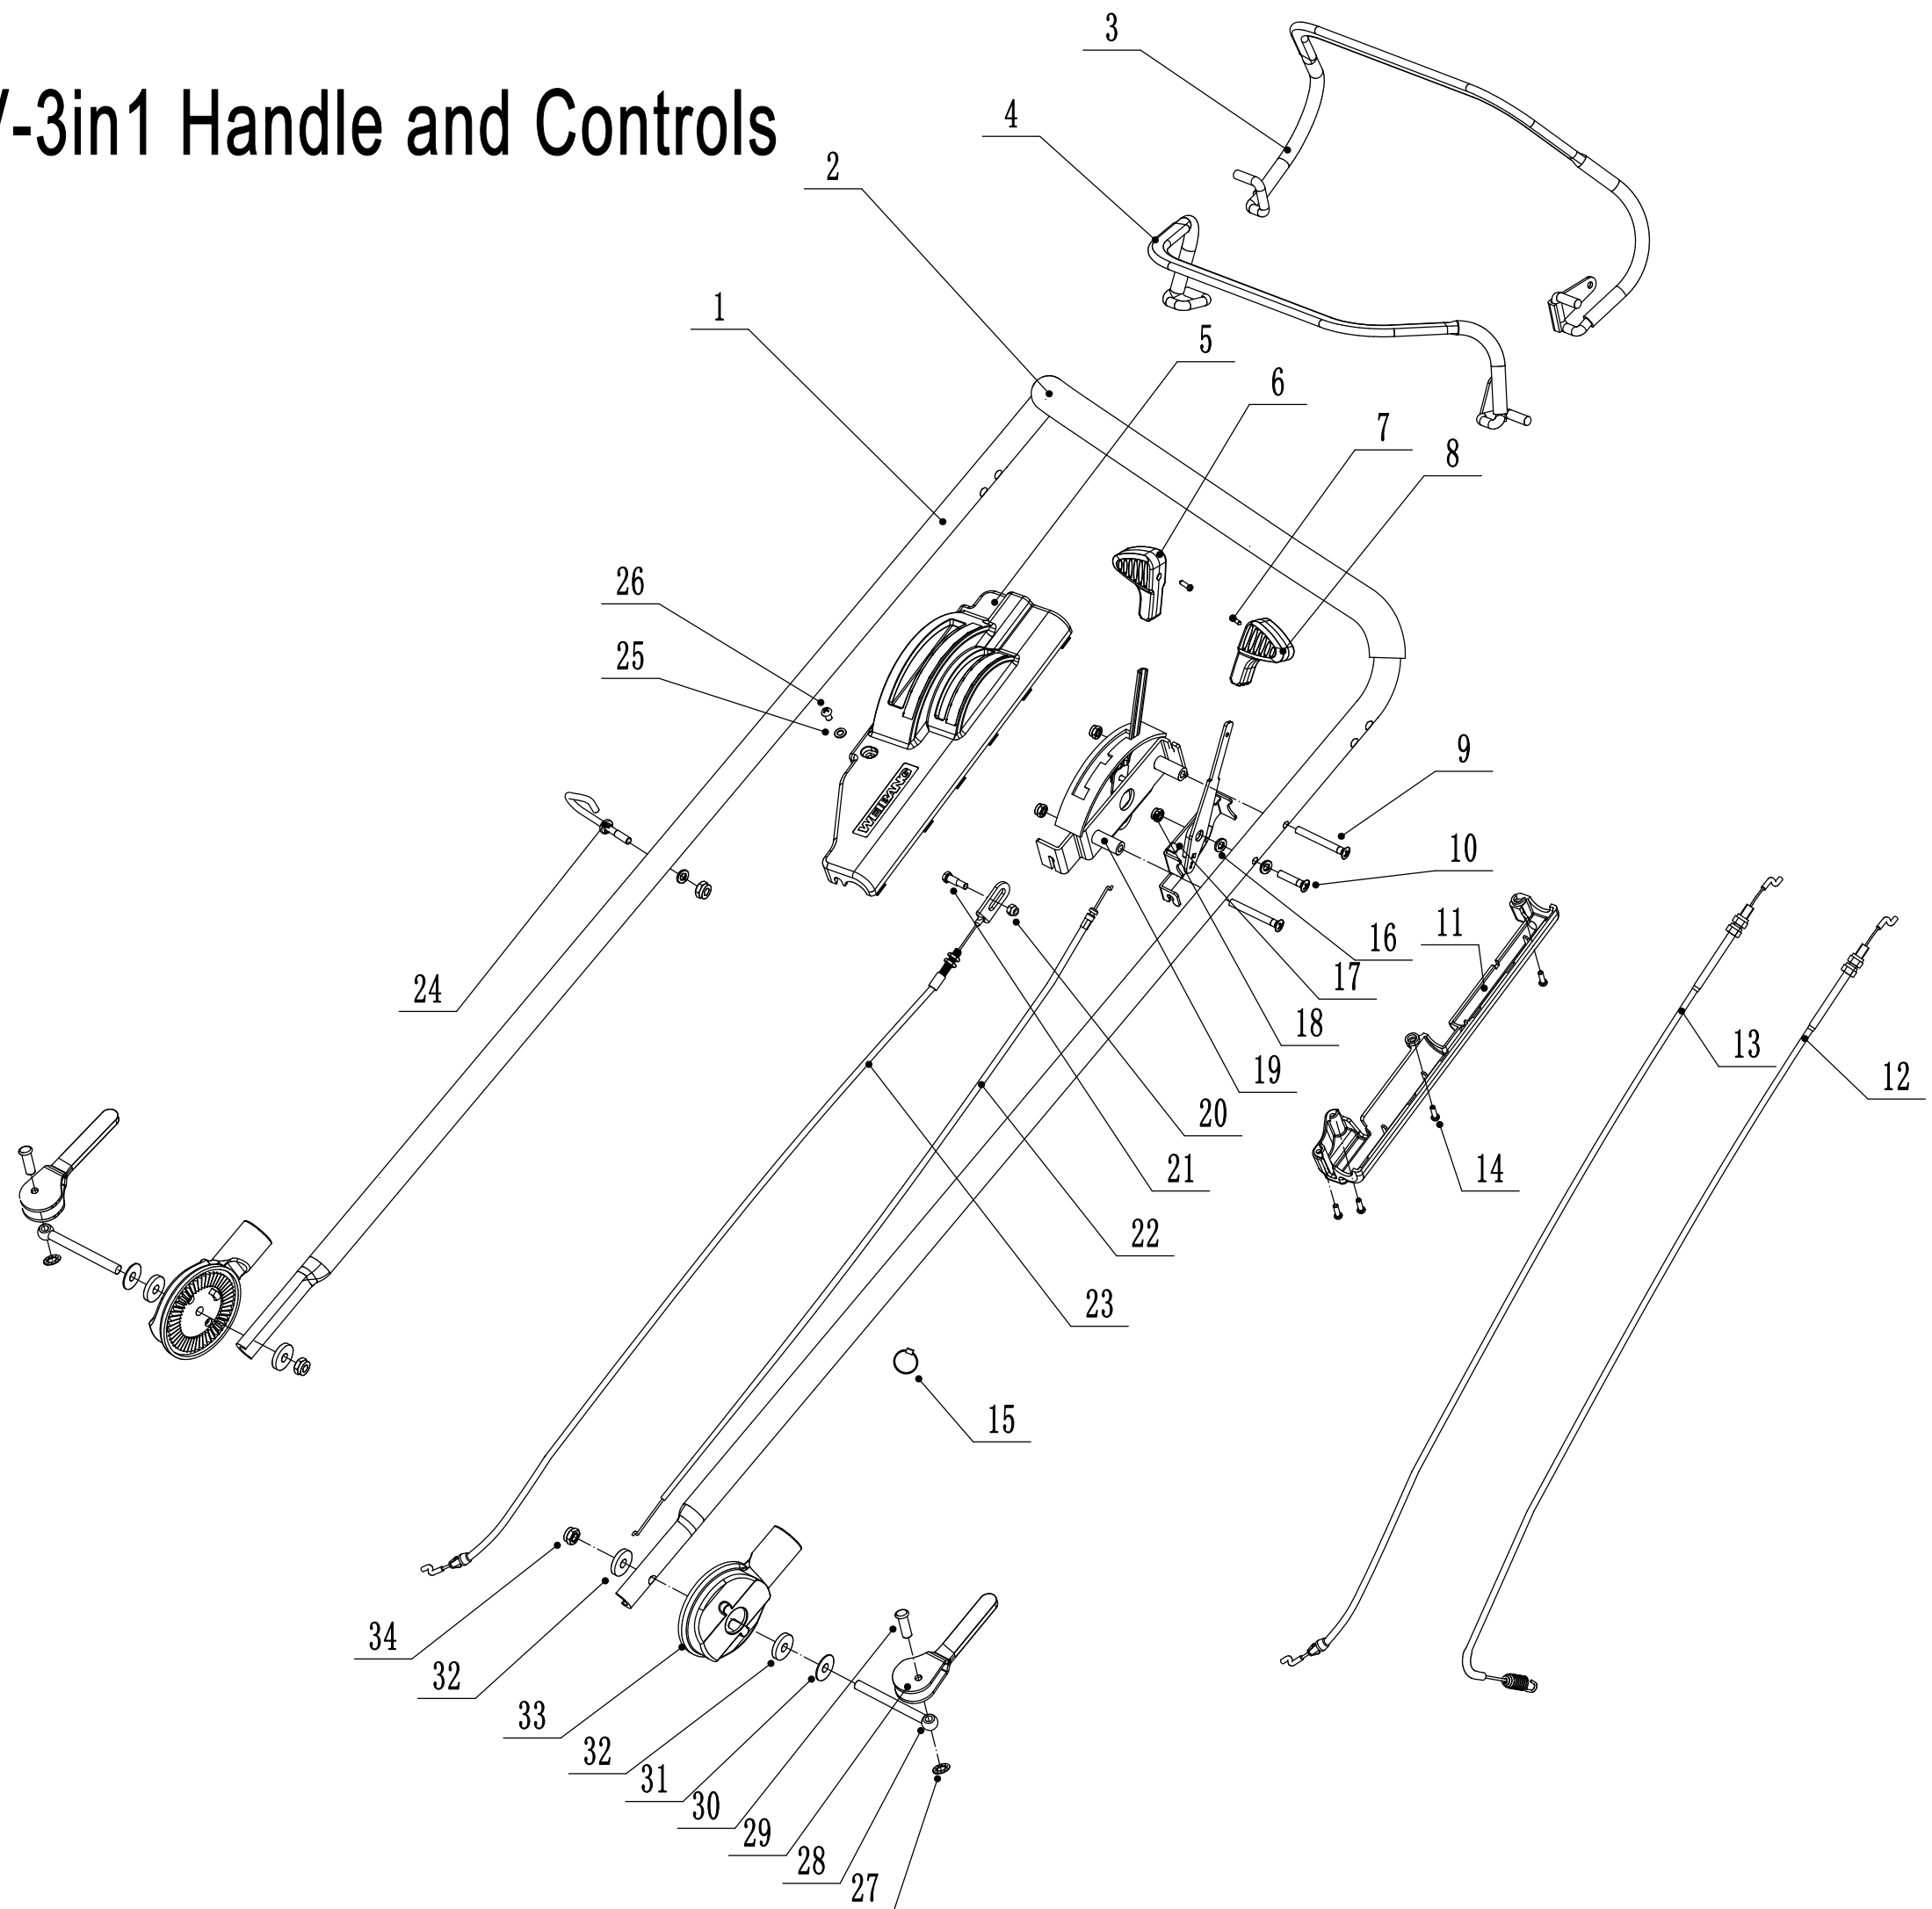

6 WB506SC V-3in1 Handle and Controls

Part 6 - Handle and Controls

No.	ID Zboží	Název
1	5020501020S/44	handle
2	GM56E010000080	sheath
3	5320511030S/44	clutch lever weldment
4	5320503020S/44	brake lever weldment
5	5020501030S	upper cover
6	5380508010	grip
7	0106003013	screw
8	5380510010	grip
9	0108006060	screw
10	0108006050	screw
11	5020501040S	lower cover
12	LH186-1225	brake cable
13	BS120-1140	clutch calbe
14	0113040018	screw
15	ZD3/190	ties
16	0301006000	spacer
17	5380512010	bracket
18	0202006000	lock nut
19	5020501050S	bracket
20	0202005000	lock nut
21	5360506011	speed adjustment handle head
22	YM72-1080-A	throttle cable
23	TX123-1060-A	speed control cable
24	4510511010/01	hook
25	0301005000	spacer
26	0104005008	screw
27	4510114030	cap
28	GM48S000000100/02	bolt
29	GM56A100400000	lock lever
30	0801008022	pin
31	GM56A100000040/04	spacer
32	GM56A100000050/01	spacer
33	GM48S030200000	tooth disc kit
34	0201008000DD	lock nut