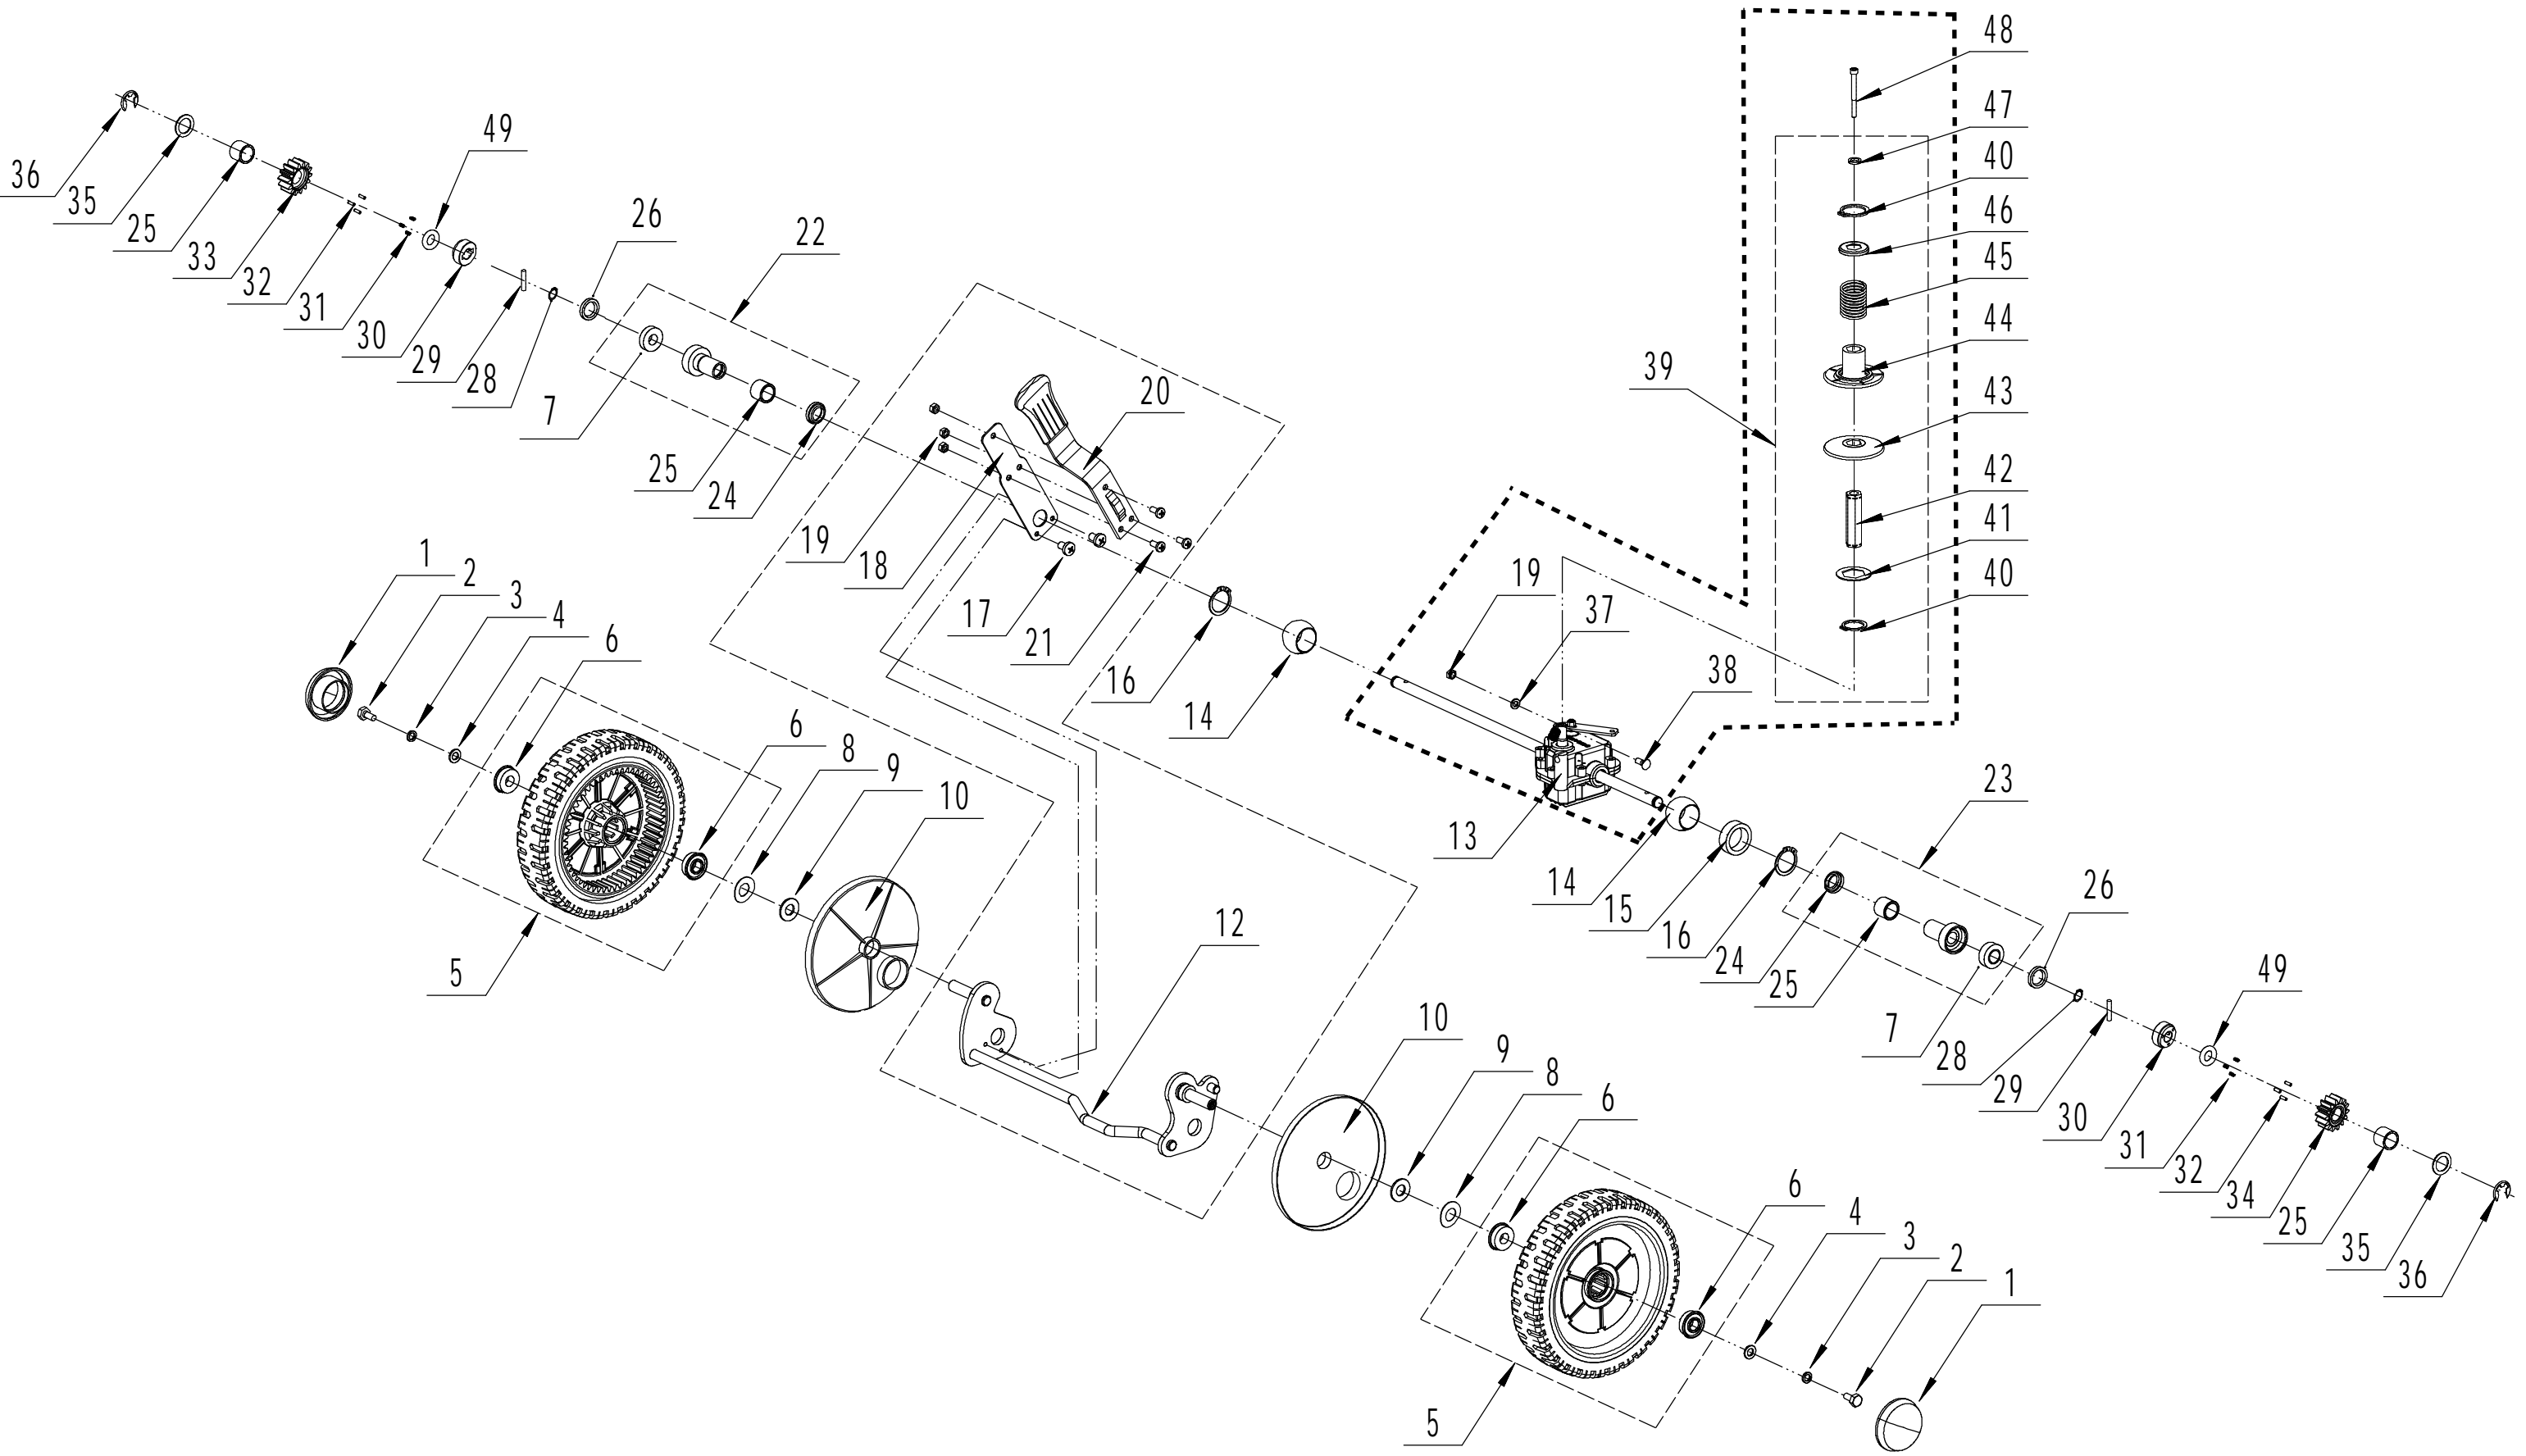

5 Rear axle

Part 5 - Rear Axle Spare parts		
No.	ID Zboží	Název
1	5310214010	Wheel Cap
2	0101008015	Bolt - M8x15
3	0401008000	Spring Washer
4	0301008000	Flat Washer
5	5340309010/40	Wheel
6	5310213010	Bearing
7	R8-2RS	Bearing
8	5310211010/02	Spacer
9	5310210010/02	Wheel Axis Washer
10	5340312010	Anti-Dust Shield
12	5040301013/01	Rear Axle Weldment
13	Y20504V0P	Rear Transmission
14	5320328010	Nylon Spherical Bearing
15	5320329010/02	Rear Transmission Partition
16	1001020000	Check Ring For Shaft
17	0113005008	Screw - M5x8
18	5360311010/22	Spring Of Adjustment Lever
19	0202006000	Lock Nut - M6
20	5360310010/40	Adjustment Lever
21	0101006014	Bolt - M6x14
22	Y065321	Right Bearing Sheath Assembly
23	Y065320	Left Bearing Sheath Assembly
24	5320327010	Dustproof Ring
25	5320326010P	Bearing
26	GM48S010000010	Spacer
28	1001012000	Check Ring For Shaft
29	HQ000100060	Pin For Ratchet
30	HQ000100050	Ratchet
31	HQ000100040	Spring
32	HQ000100030	Pin
33	HQ000100020	Right Drive Pinion
34	HQ000100010	Left Drive Pinion
35	5020311010/04	Friction Mat
36	1301009000	Check Ring
37	0301006000	Flat Washer
38	0107006014	Bolt - M6x14
39	Y115380	Speed Variator Assembly
40	1001017000	Check Ring For Shaft
41	4820320010/02	Inner Hex Washer
42	4820321010/02	Hex Adapter
43	5380309010	Lower Pulley Disc
44	5380308010	Active Pulley Disc
45	4820324010	Pressing Spring
46	4820325010/02	Spring Cap
47	0401005000	Spring Washer
48	0103005055	Bolt - M5x55
49	1401025015	O Sealing Ring