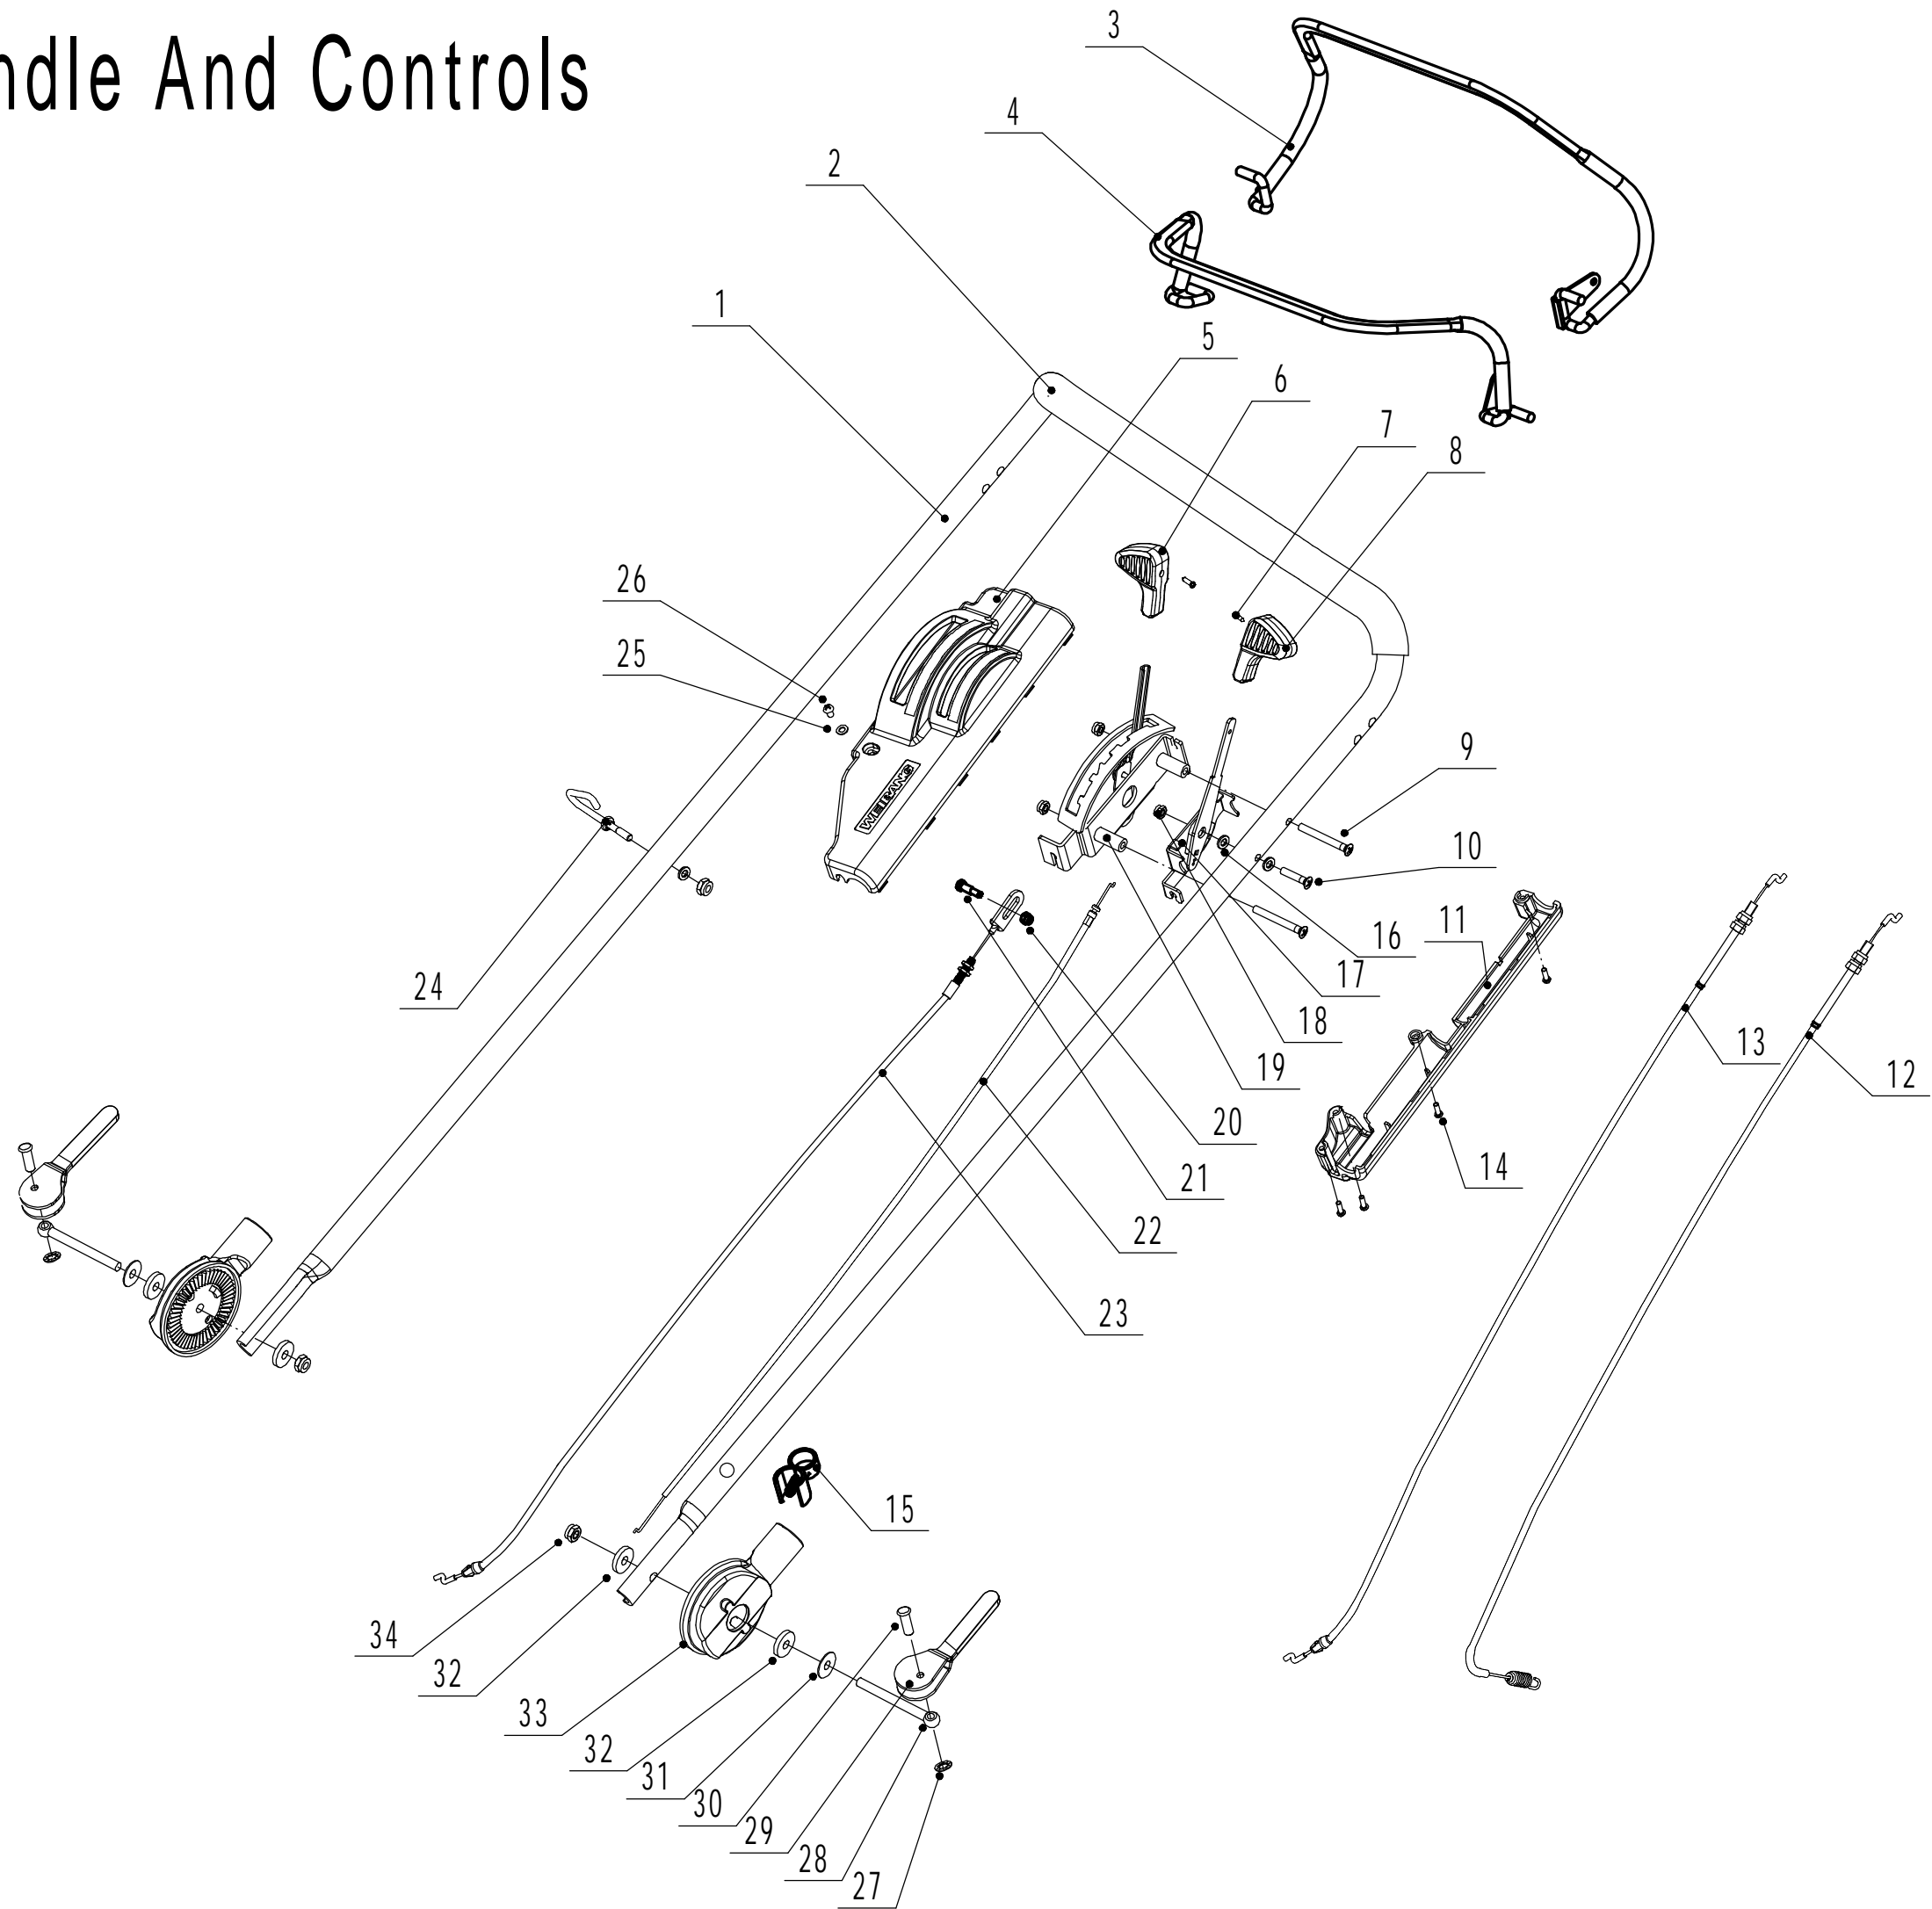

6 Handle And Controls

Part 6 - Handle and Controls Spare parts		
No.	ID Zboží	Název
1	5020501020S/49	Handle
2	GM56E010000081	Handle Sheath
3	5320511030S/40	Clutch Lever Weldment
4	5320503020S/40	Brake Lever Weldment
5	5020501030S	Control Box Upper Cover
6	5380508010	Speed Control Grip
7	0106003013	Screw - ST2.9x13
8	5380510010	Throttle Grip
9	0108006060	Screw - M6x60
10	0108006050	Screw - M6x50
11	5020501040S	Control Box Lower Cover
12	LH194-1225	Brake Cable
13	BS120-1140	Clutch Calbe
14	0113040018	Screw
15	4560116010	Nylon circlip
16	0301006000	Spacer
17	5380512010	Throttle Bracket
18	0202006000	Lock Nut
19	5360505010K	Speed Control Bracket
20	0202005000	Lock Nut - M5
21	5360506011	Speed Control Cable Bolt
22	YM72-970-A	Throttle Cable
23	TX130-1060-A	Speed Control Cable
24	4510511010/01	Hook
25	0301005000	Flat Washer
26	0104005008	Screw - M5x8
27	4510114030	Fix Cap
28	GM48S000000100	Connecting Bolt
29	GM56A100400000	Lock Lever
30	0801008025	Axis Pin - 8x25
31	GM56A100000040/04	Spacer
32	GM56A100000050/01	Spacer
33	GM48S030200000	Tooth Disc Kit
34	0203008000	Lock Nut - M8