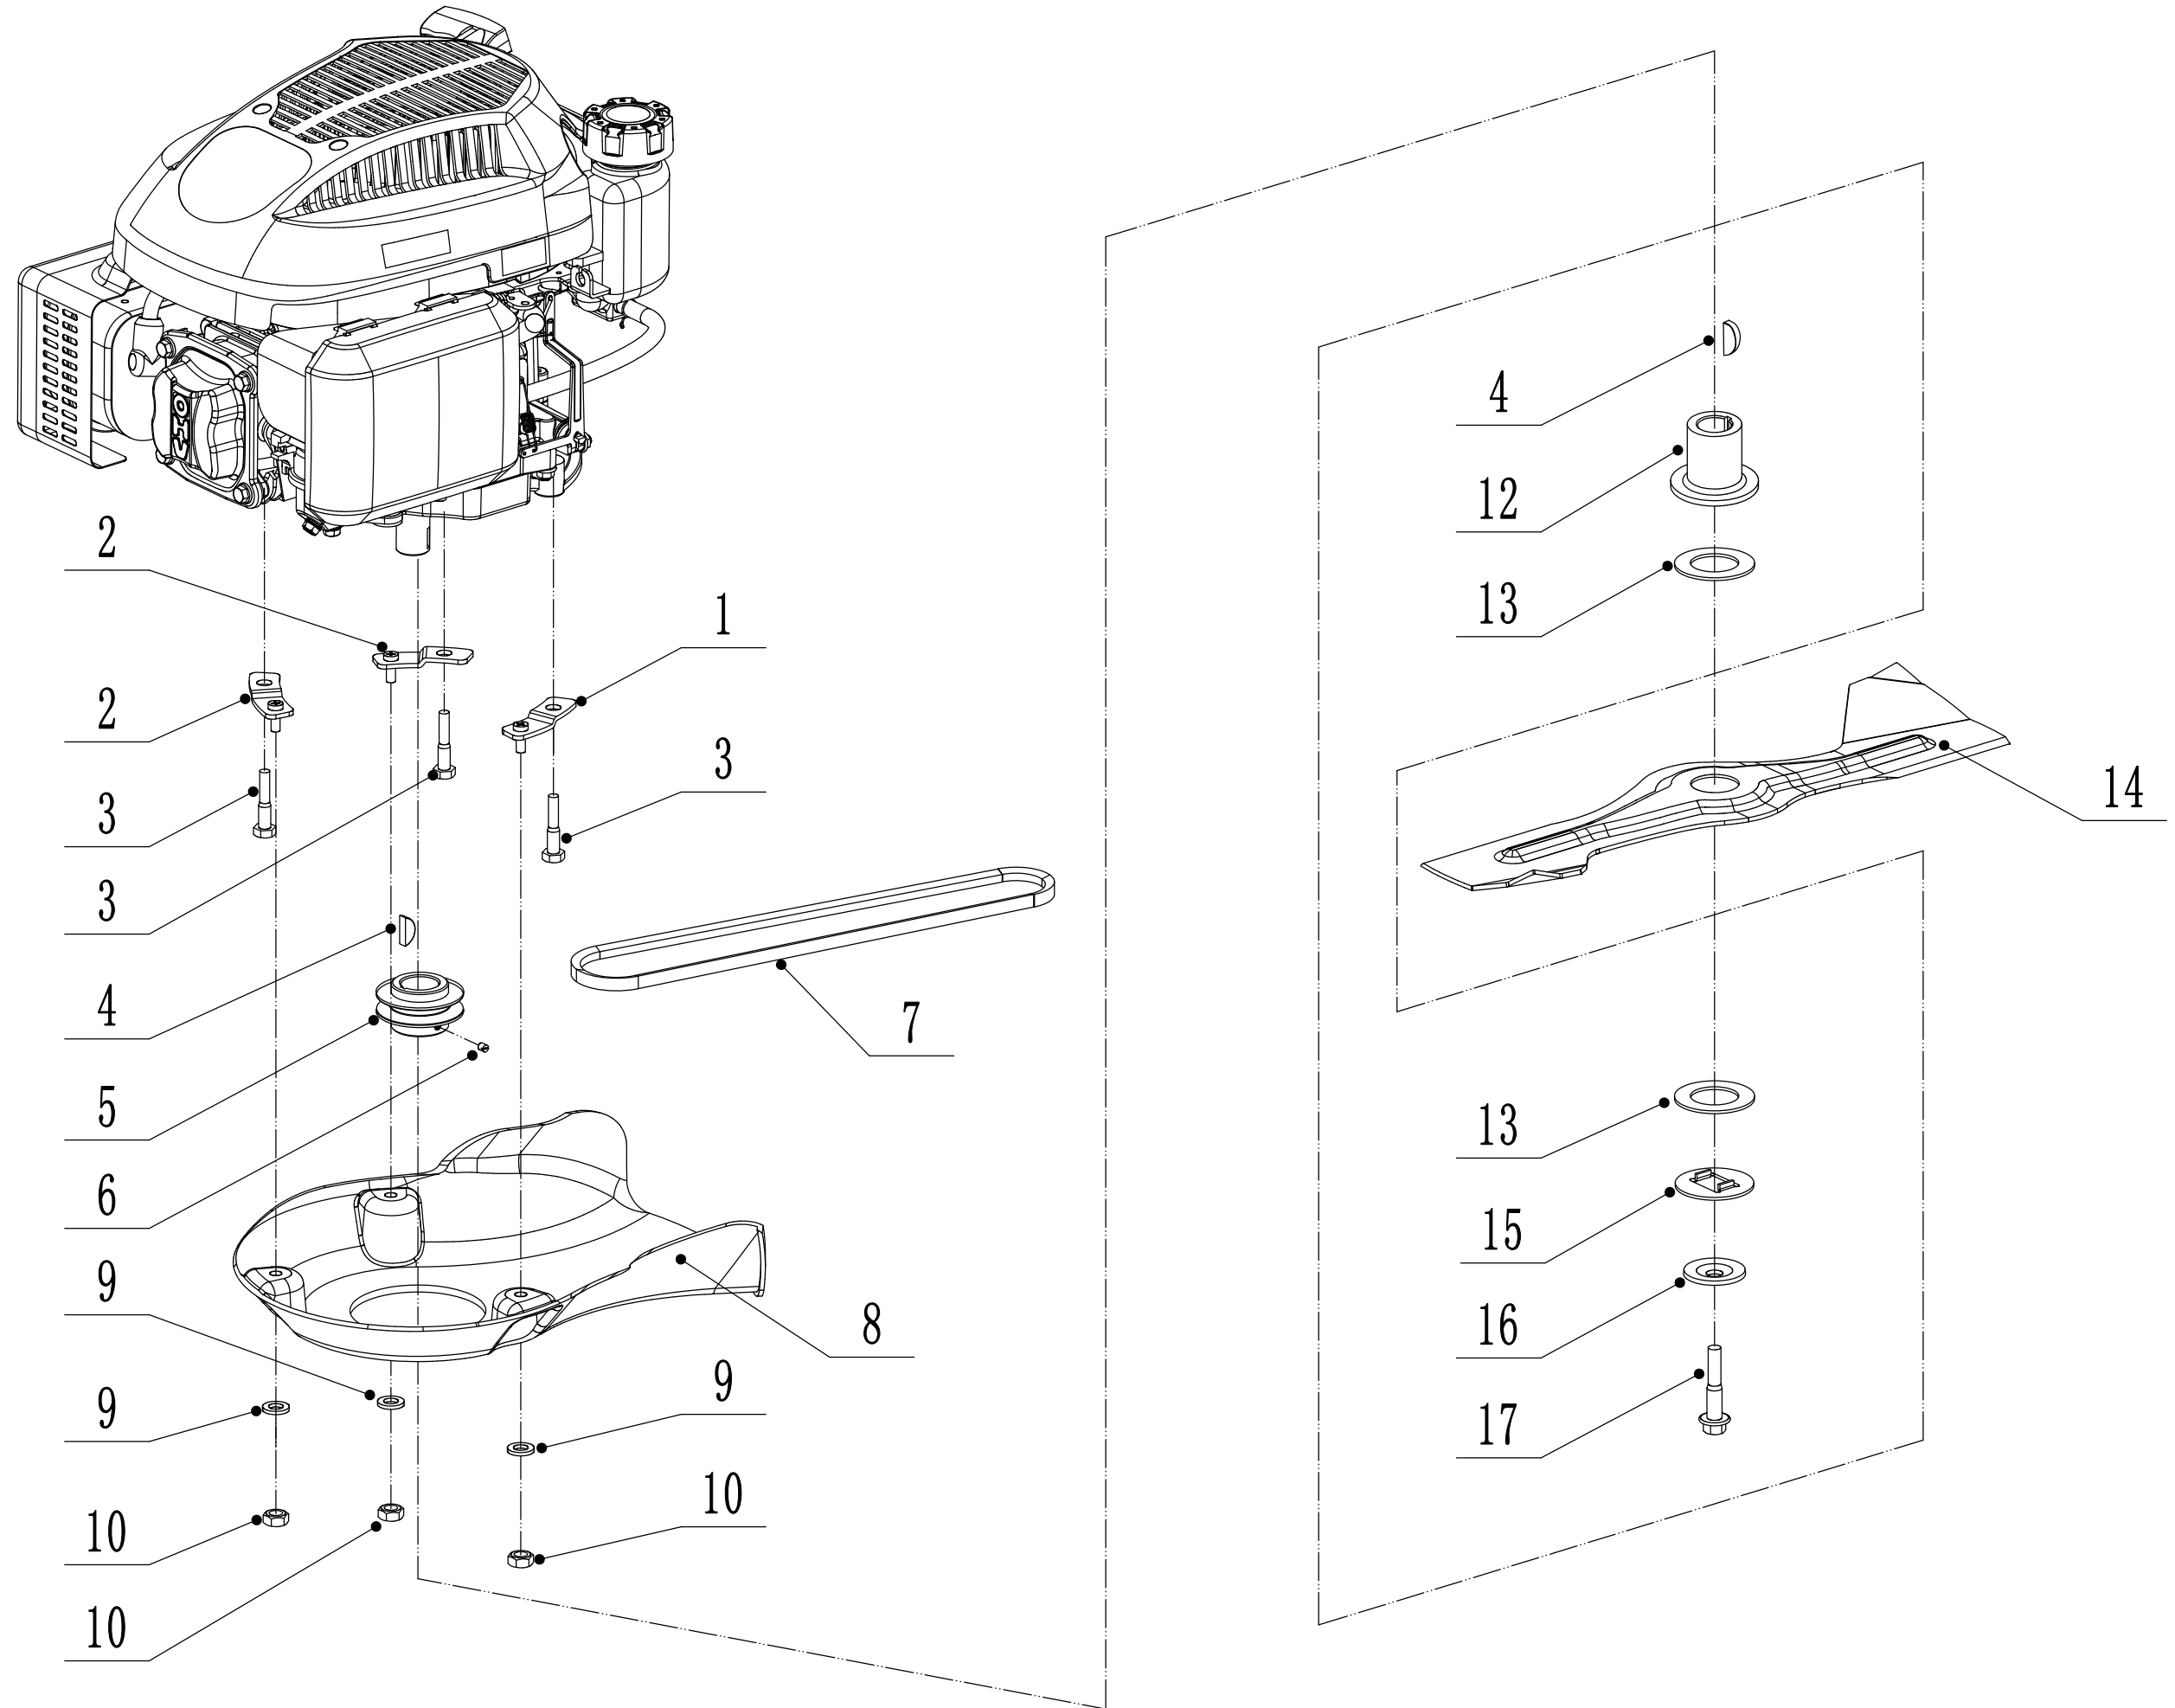

3 Blade System

Part 3 - Blade System Spare parts		
No.	ID Zboží	Název
1	5360111010/02	Engine Washer 1
2	5360112010/02	Engine Washer 2
3	5320115010	Screw - M3/8x16x25
4	4510401010	Key
5	4560402040/02	Engine Pulley
6	0105006006	Screw - M6x6
7	5620133010S	V Belt - V10x835 30°
8	5040102010	Belt Shield
9	0302006000	Big Flat Washer
10	0202006000	Lock Nut - M6
12	5320404020/02	Adapter
13	5310402010	Friction Washer
14	5020405010A	Big wing Blade
15	5310404010/02	Lock Disc
16	5310406010/04	Dish Washer
17	5320405011	Central Bolt - 3/8-24x55