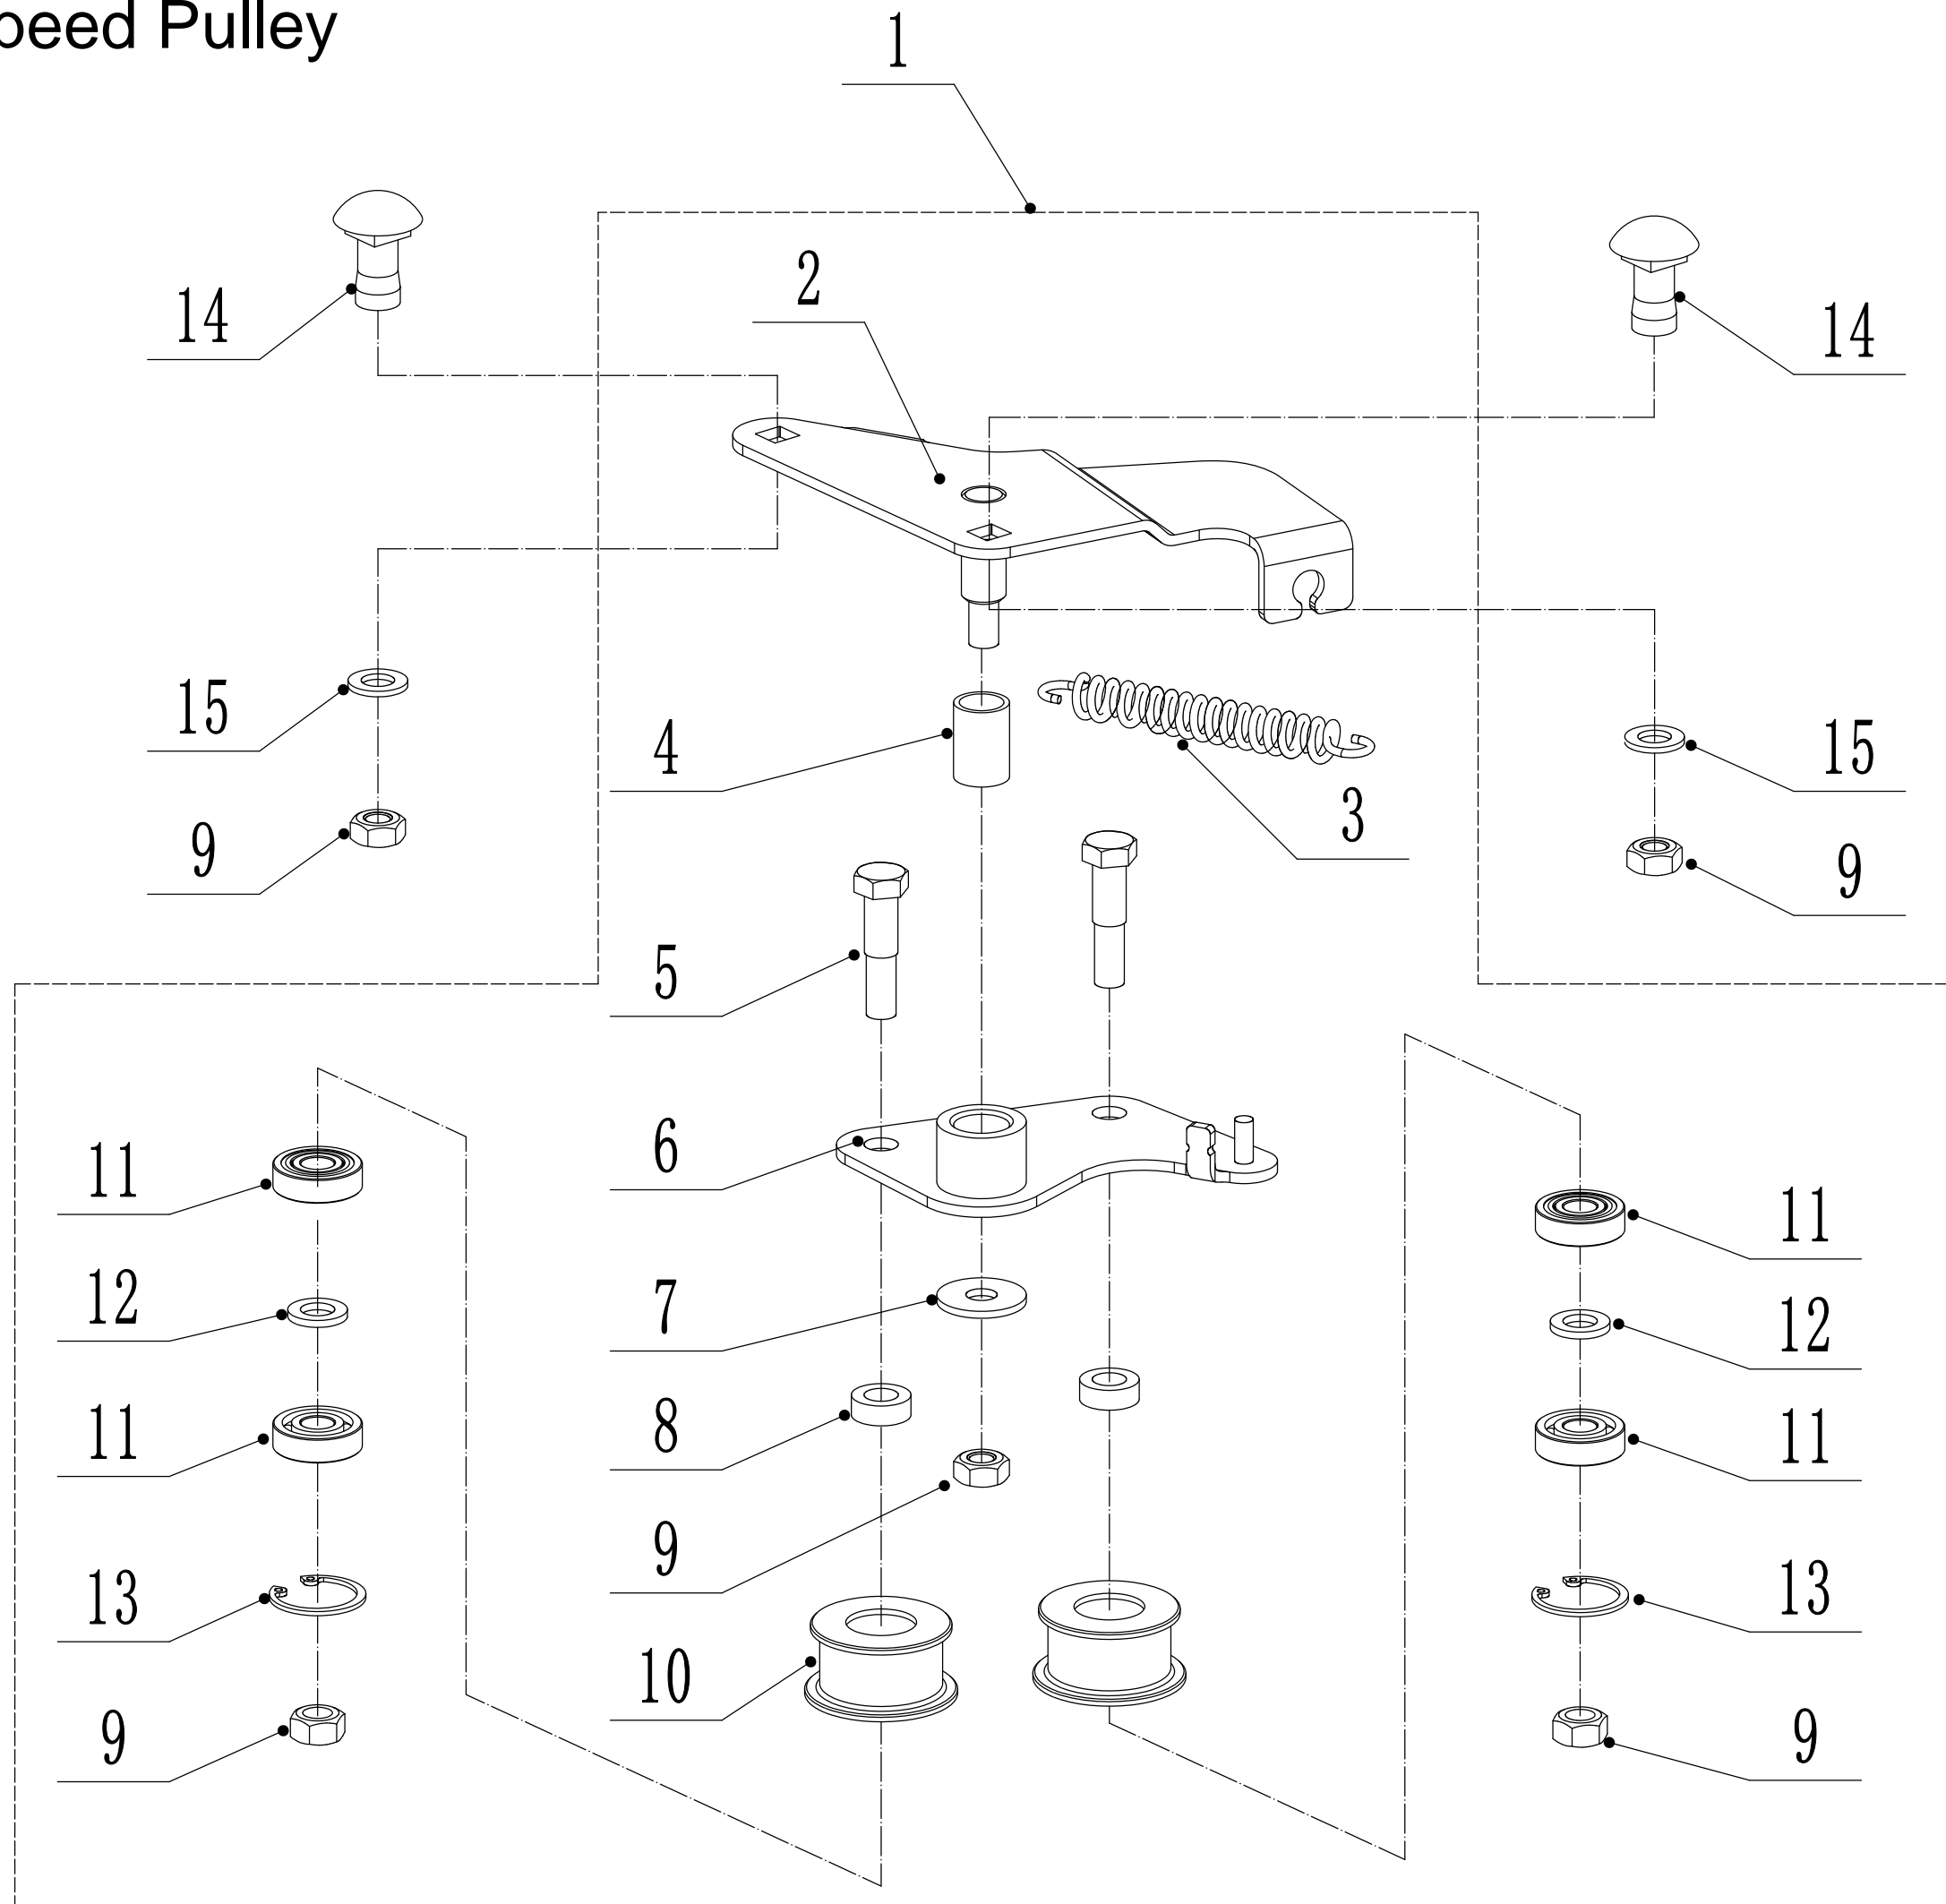

# 6 Handle And Controls

<b>Part 6 - Handle and Controls Spare parts</b>		
<b>No.</b>	<b>ID Zboží</b>	<b>Název</b>
1	5020501020S/49	Handle
2	GM56E010000081	Handle Sheath
3	5320511030S/40	Clutch Lever Weldment
4	5320503020S/40	Brake Lever Weldment
5	5020501030S	Control Box Upper Cover
6	5380508010	Speed Control Grip
7	0106003013	Screw - ST2.9x13
8	5380510010	Throttle Grip
9	0108006060	Screw - M6x60
10	0108006050	Screw - M6x50
11	5020501040S	Control Box Lower Cover
12	LH194-1225	Brake Cable
13	BS120-1140	Clutch Calbe
14	0113040018	Screw
15	4560116010	Nylon circlip
16	0301006000	Spacer
17	5380512010	Throttle Bracket
18	0202006000	Lock Nut
19	5360505010K	Speed Control Bracket
20	0202005000	Lock Nut - M5
21	5360506011	Speed Control Cable Bolt
22	YM72-970-A	Throttle Cable
23	TX130-1060-A	Speed Control Cable
24	4510511010/01	Hook
25	0301005000	Flat Washer
26	0104005008	Screw - M5x8
27	4510114030	Fix Cap
28	GM48S000000100	Connecting Bolt
29	GM56A100400000	Lock Lever
30	0801008025	Axis Pin - 8x25
31	GM56A100000040/04	Spacer
32	GM56A100000050/01	Spacer
33	GM48S030200000	Tooth Disc Kit
34	0203008000	Lock Nut - M8

# 8 Variable Speed Pulley

**Part 8 - Variable Speed Pulley Spare parts**

No.	ID Zboží	Název
1	Y095040	Tensional Pully Assembly
2	5040114010/02	Tensional Arm Bracket
3	4820114010	Spring
4	4820112010	Nylon Bush
5	5340131010/02	Tensional Pulley Bolt
6	5040115010/02	Tensional Arm Weldment
7	0302008000	Big Flat Washer
8	5340129010/02	Spacer1
9	0202008000	Lock Nut - M8
10	5340128010	Tensional Pulley
11	609/2RS	Bearing
12	5340130010/02	Spacer2
13	1001024000	Check Ring For Shaft
14	0107008020	Square Neck Bolt
15	0301008000	Flat Washer