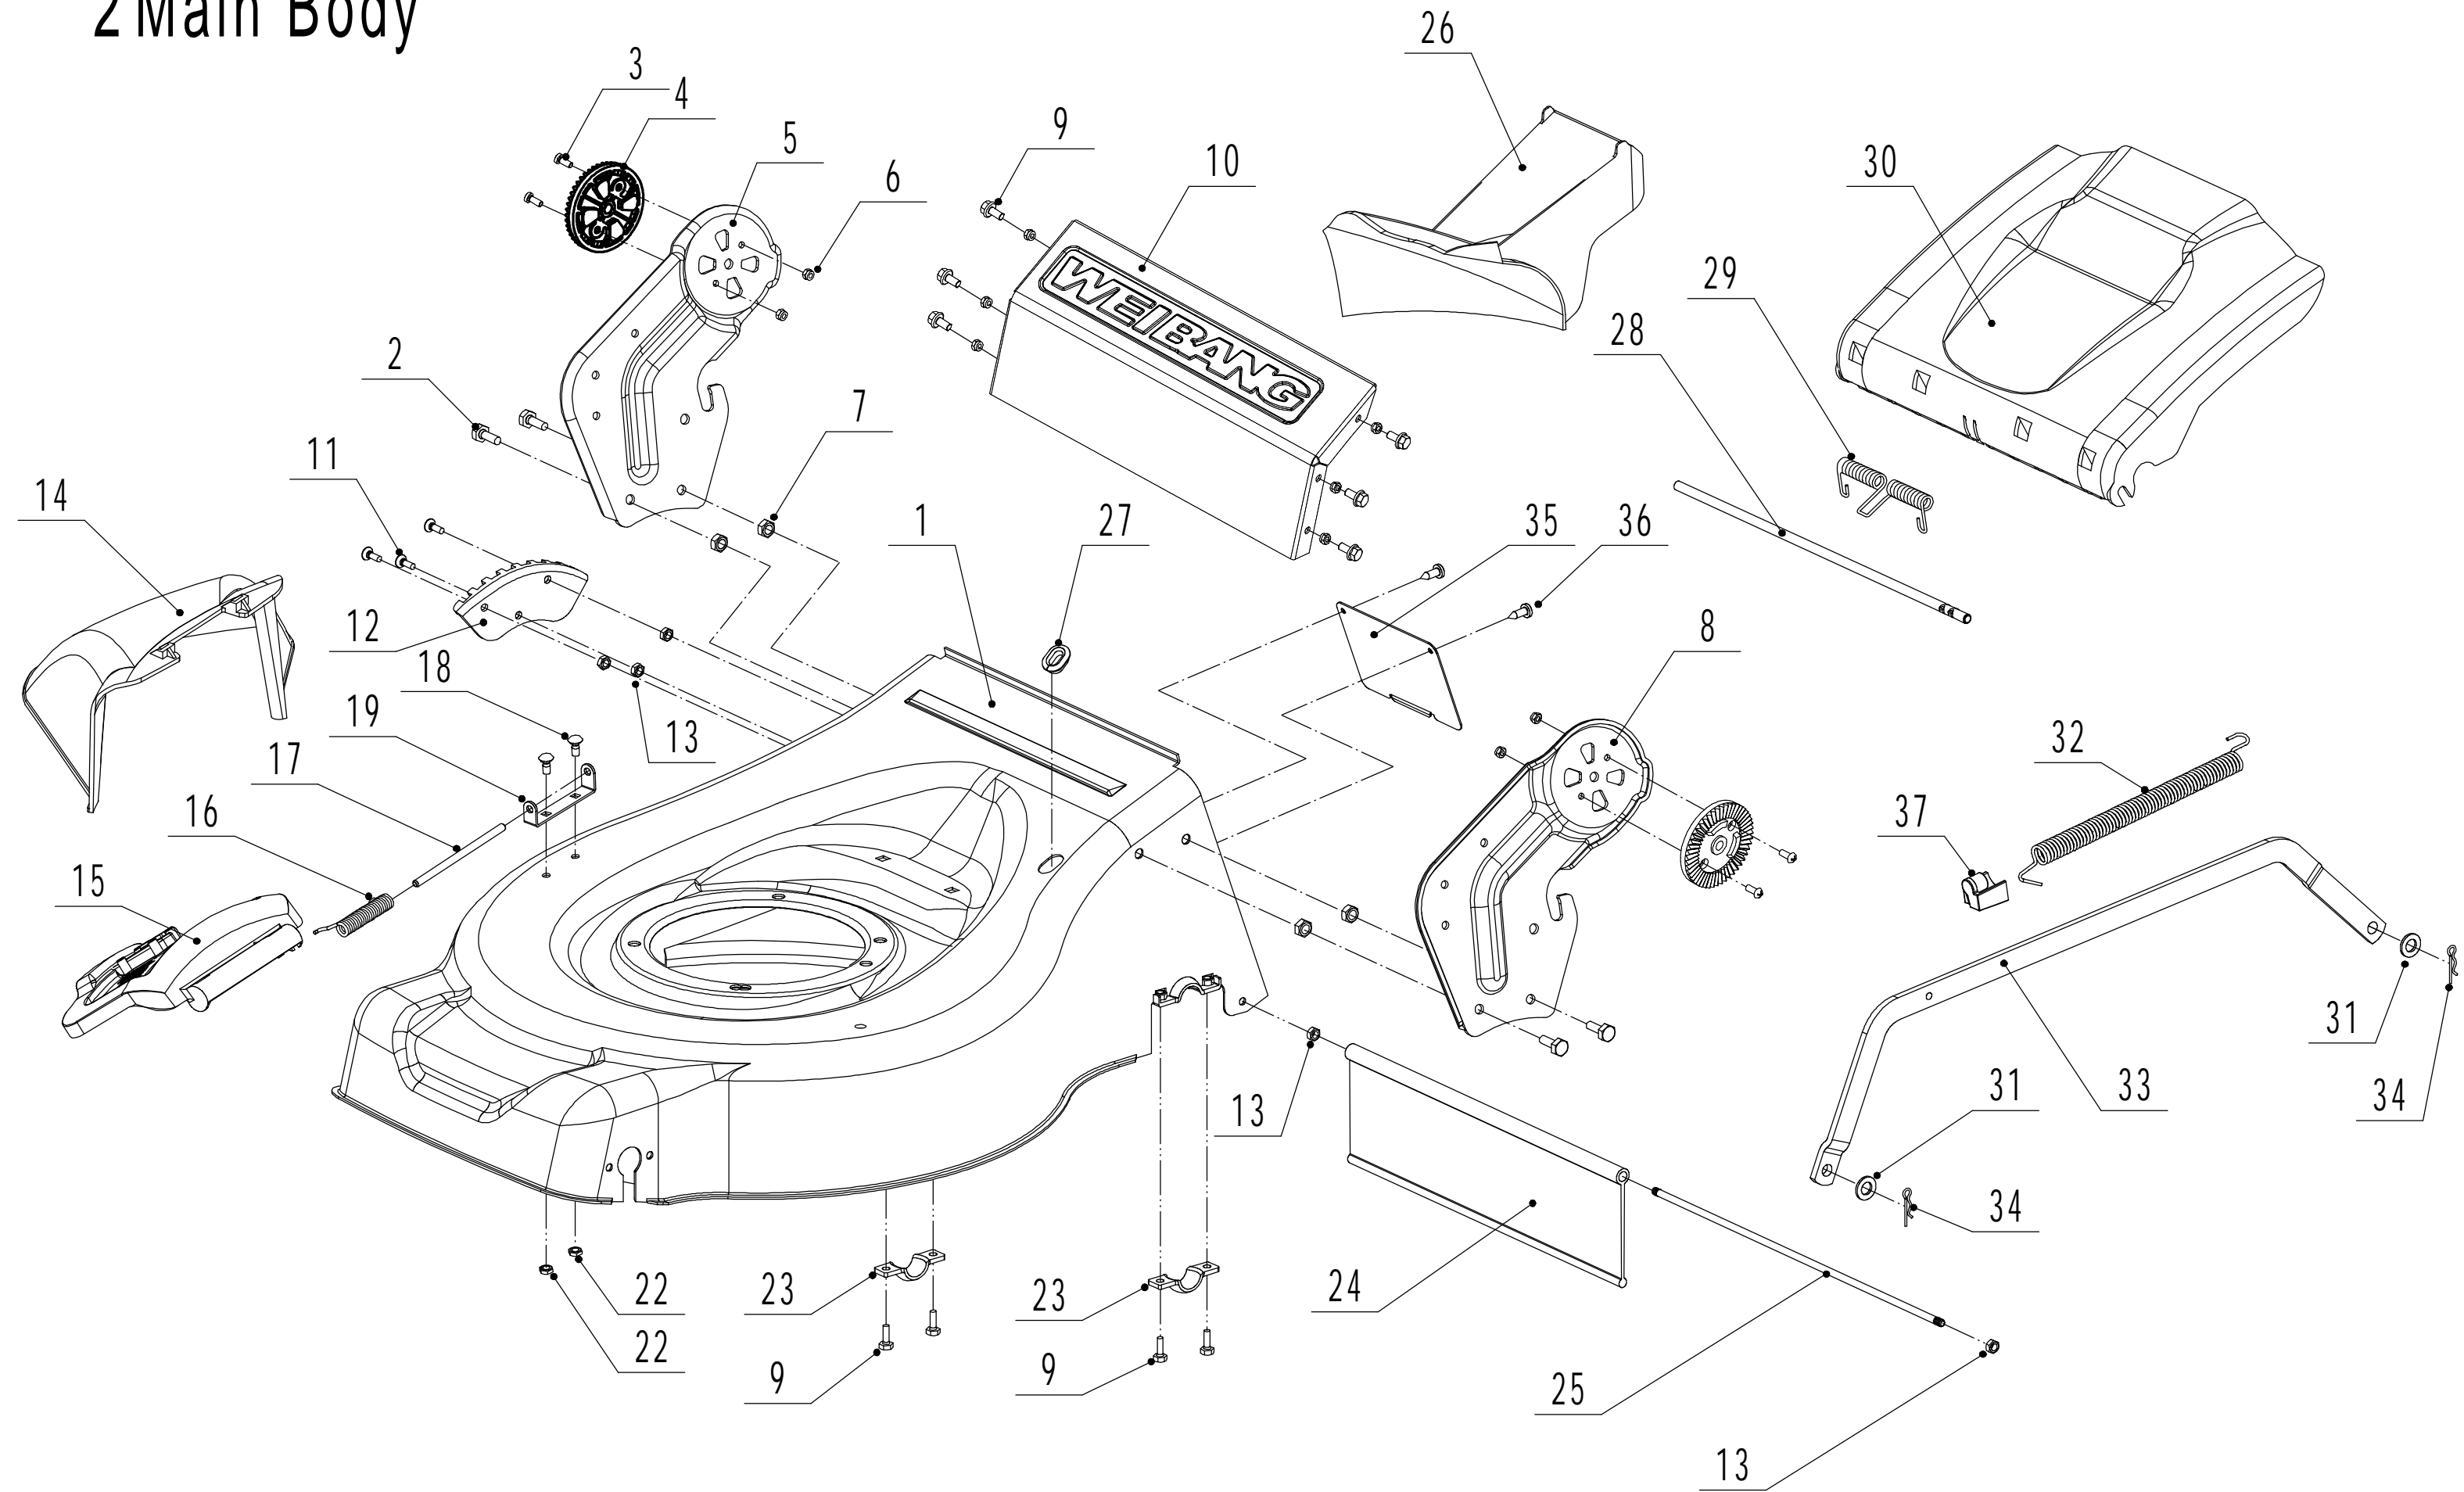

# 2 Main Body

<b>Part 2 - Main Body Spare parts</b>		
<b>No.</b>	<b>ID Zboží</b>	<b>Název</b>
1	5040101015/49	Chassis
2	0102008016	Bolt - M8x16
3	0104005012	Screw - M5x12
4	AVSA000000040/22	Tooth Disc
5	4560112010K/40	Right Handle Bracket
6	0202005000	Lock Nut - M5
7	0202008000	Lock Nut - M8
8	4560111010K/40	Left Handle Bracket
9	0102006012	Bolt - M6x12
10	5040111030/49	Connector
11	0104006016	Screw - M6x16
12	4560110010/01	Graduator
13	0202006000	Lock Nut - M6
14	5040108010	Side Discharge Deflector
15	5040107012	Side Discharge Cover Kit
16	5020119010	Spring - Side Discharge Cover
17	5020120010/02	Pivot - Side Discharge Cover
18	0107006014	Square Neck Bolt
19	5020118010/02	Side Discharge Cover Bracket
22	0204006000	Lock Nut - M6
23	5320114020/01	Upper Bearing Bracket
24	4510111030	Trailing Flap
25	5020117010/02	Pivot - Trailing Flap
26	5040104010	Mulching Plug
27	5360122010	Rubber Ring
28	5040106010/02	Pivot - Rear Cover
29	5360118010	Spring - Grass Bag Flap
30	5040105010	Grass Bag Flap
31	0301010000	Flat Washer
32	WB2100020102/01	Connecting Rod Spring
33	5040109050/40	Connectting Rod
34	5320333010	Spring Clip
35	5360105010D/49	Shield
36	0106004009	St Screw - ST4.2x9.5
37	4560109012	Spring Bracket

# 8 Variable Speed Pulley

**Part 8 - Variable Speed Pulley Spare parts**

No.	ID Zboží	Název
1	Y095040	Tensional Pully Assembly
2	5040114010/02	Tensional Arm Bracket
3	4820114010	Spring
4	4820112010	Nylon Bush
5	5340131010/02	Tensional Pulley Bolt
6	5040115010/02	Tensional Arm Weldment
7	0302008000	Big Flat Washer
8	5340129010/02	Spacer1
9	0202008000	Lock Nut - M8
10	5340128010	Tensional Pulley
11	609/2RS	Bearing
12	5340130010/02	Spacer2
13	1001024000	Check Ring For Shaft
14	0107008020	Square Neck Bolt
15	0301008000	Flat Washer