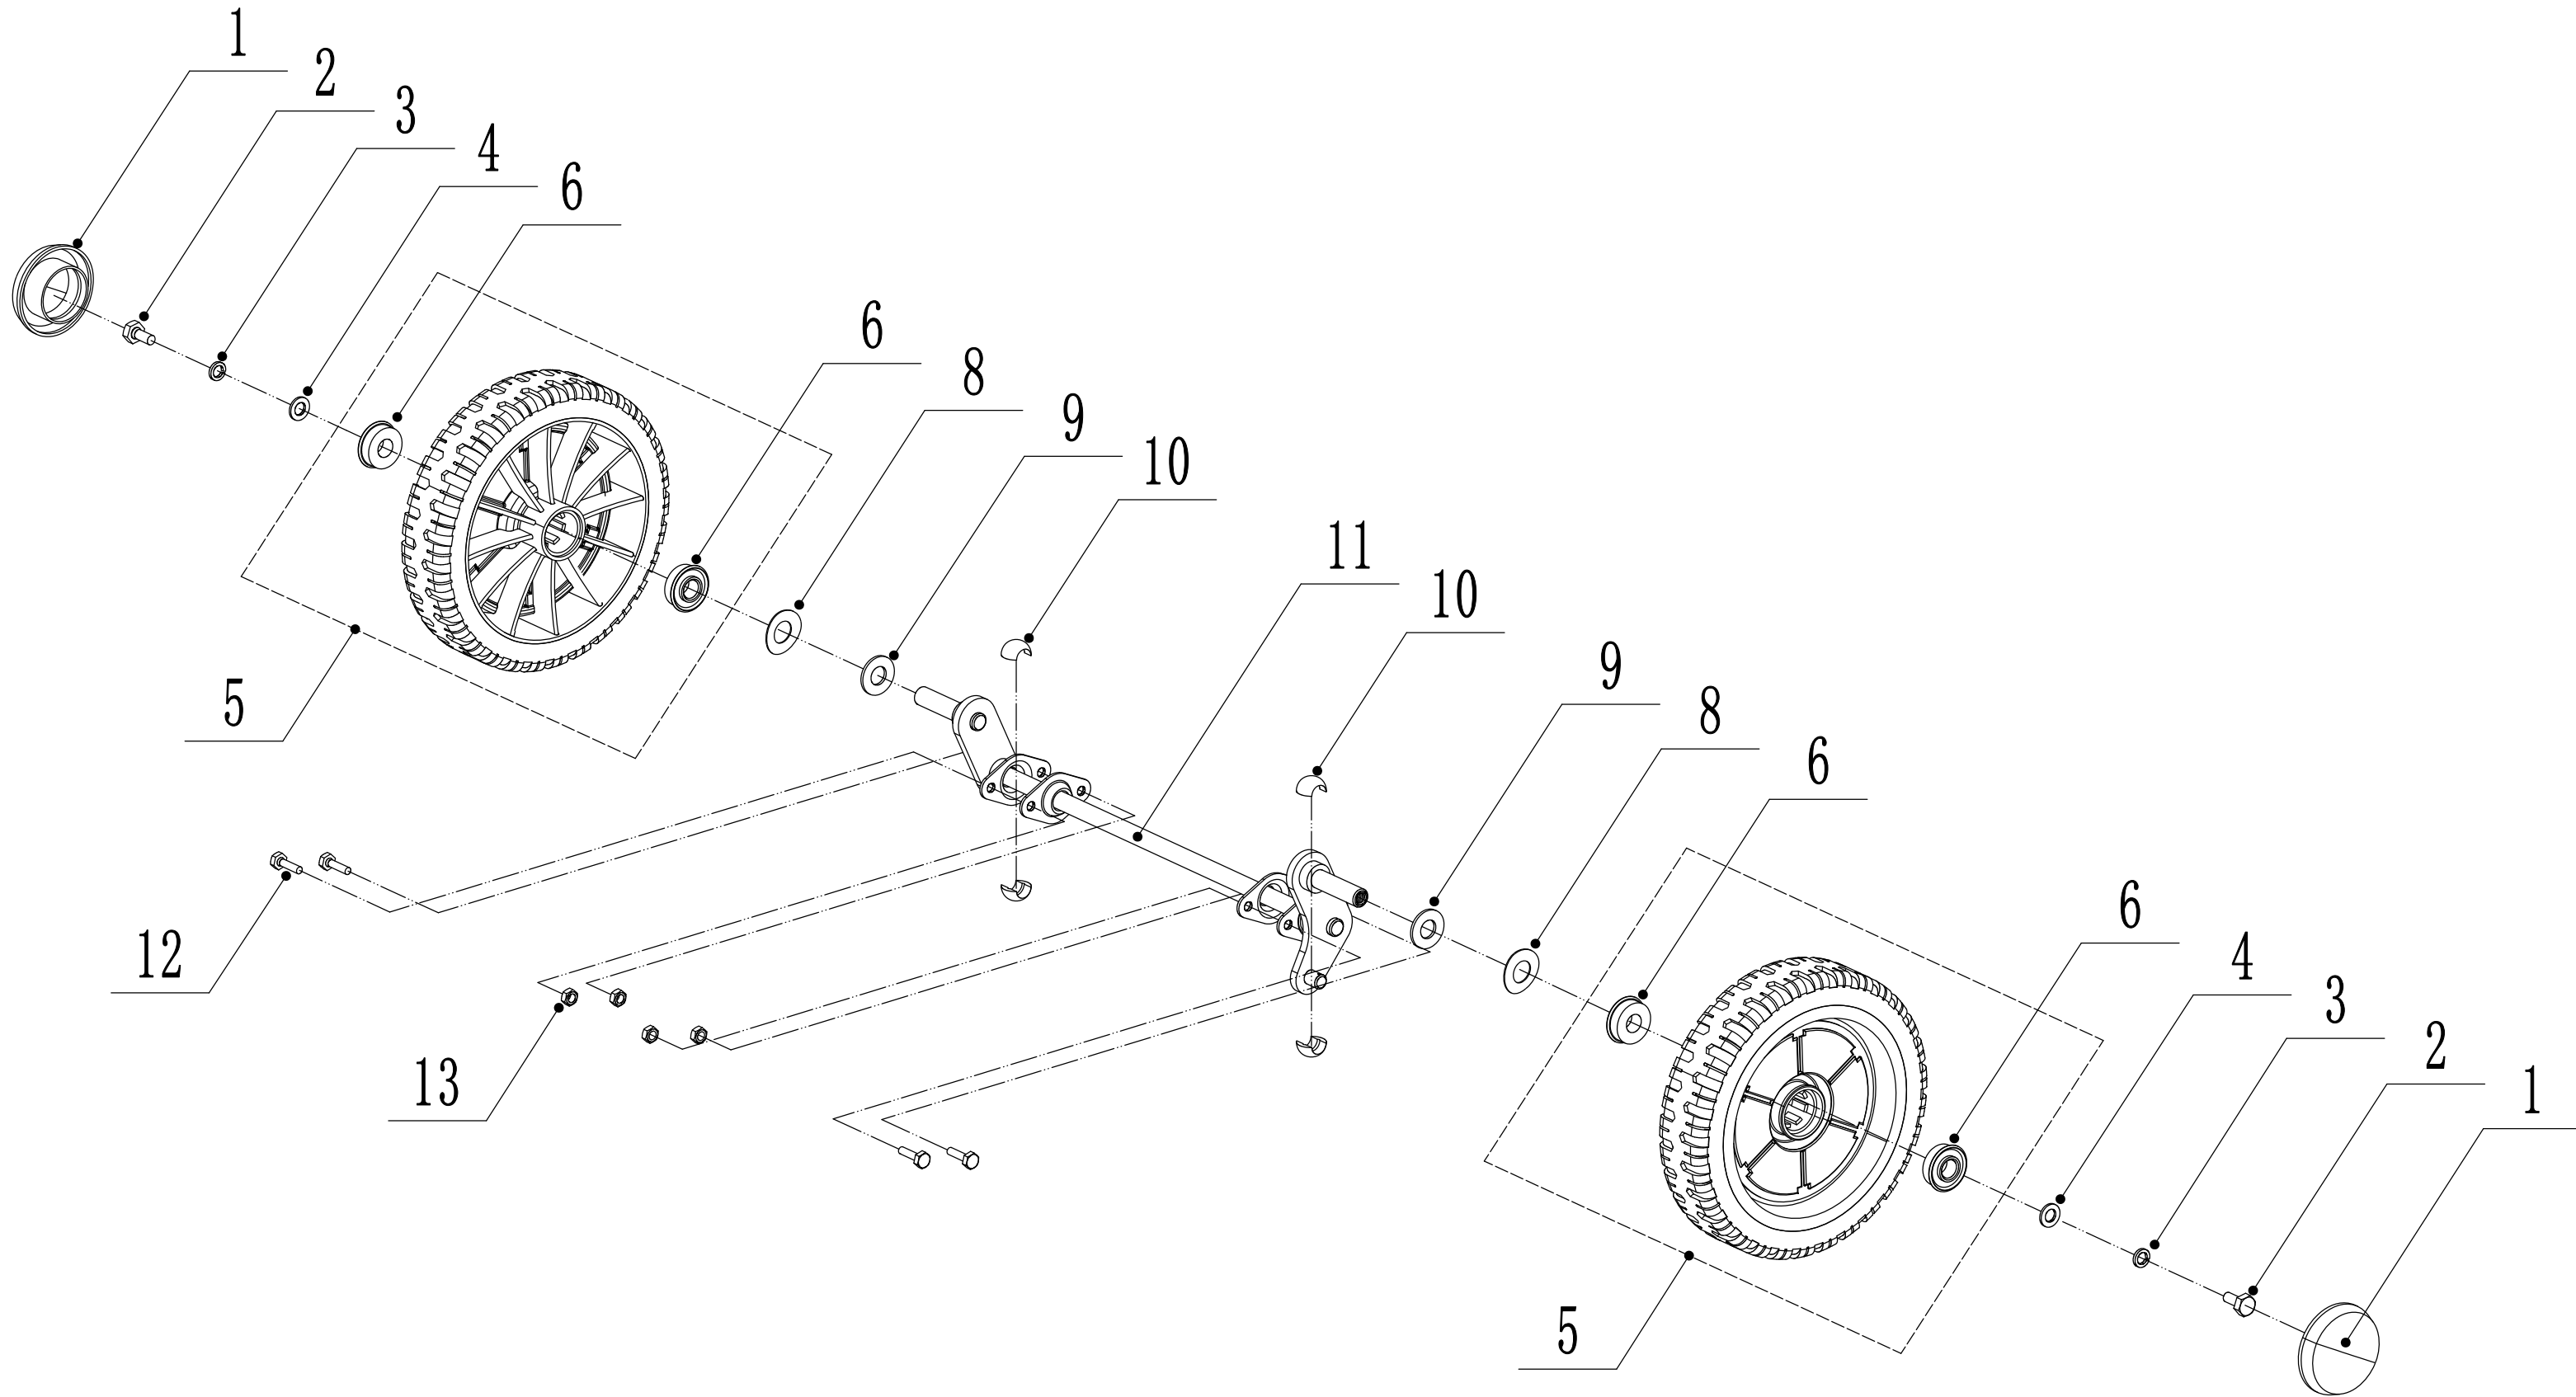

# 2 Main Body

<b>Part 2 - Main Body Spare parts</b>		
<b>No.</b>	<b>ID Zboží</b>	<b>Název</b>
1	5040101015/49	Chassis
2	0102008016	Bolt - M8x16
3	0104005012	Screw - M5x12
4	AVSA000000040/22	Tooth Disc
5	4560112010K/40	Right Handle Bracket
6	0202005000	Lock Nut - M5
7	0202008000	Lock Nut - M8
8	4560111010K/40	Left Handle Bracket
9	0102006012	Bolt - M6x12
10	5040111030/49	Connector
11	0104006016	Screw - M6x16
12	4560110010/01	Graduator
13	0202006000	Lock Nut - M6
14	5040108010	Side Discharge Deflector
15	5040107012	Side Discharge Cover Kit
16	5020119010	Spring - Side Discharge Cover
17	5020120010/02	Pivot - Side Discharge Cover
18	0107006014	Square Neck Bolt
19	5020118010/02	Side Discharge Cover Bracket
22	0204006000	Lock Nut - M6
23	5320114020/01	Upper Bearing Bracket
24	4510111030	Trailing Flap
25	5020117010/02	Pivot - Trailing Flap
26	5040104010	Mulching Plug
27	5360122010	Rubber Ring
28	5040106010/02	Pivot - Rear Cover
29	5360118010	Spring - Grass Bag Flap
30	5040105010	Grass Bag Flap
31	0301010000	Flat Washer
32	WB2100020102/01	Connecting Rod Spring
33	5040109050/40	Connectting Rod
34	5320333010	Spring Clip
35	5360105010D/49	Shield
36	0106004009	St Screw - ST4.2x9.5
37	4560109012	Spring Bracket

# 4 Front Axle

**Part 4 - Front Axle Spare parts**

No.	ID Zboží	Název
1	5310214010	Wheel Cap
2	0101008015	Bolt - M8x15
3	0401008000	Spring Washer
4	0301008000	Flat Washer
5	5310212010/40	Wheel
6	5310213010	Bearing
8	5310211010/02	Spacer
9	5310210010/02	Wheel Axis Spacer
10	5310209010	Spherical Bearing
11	5040201020/01	Front Axle Welding
12	0102006012	Bolt - M6x12
13	0202006000	Lock Nut - M6