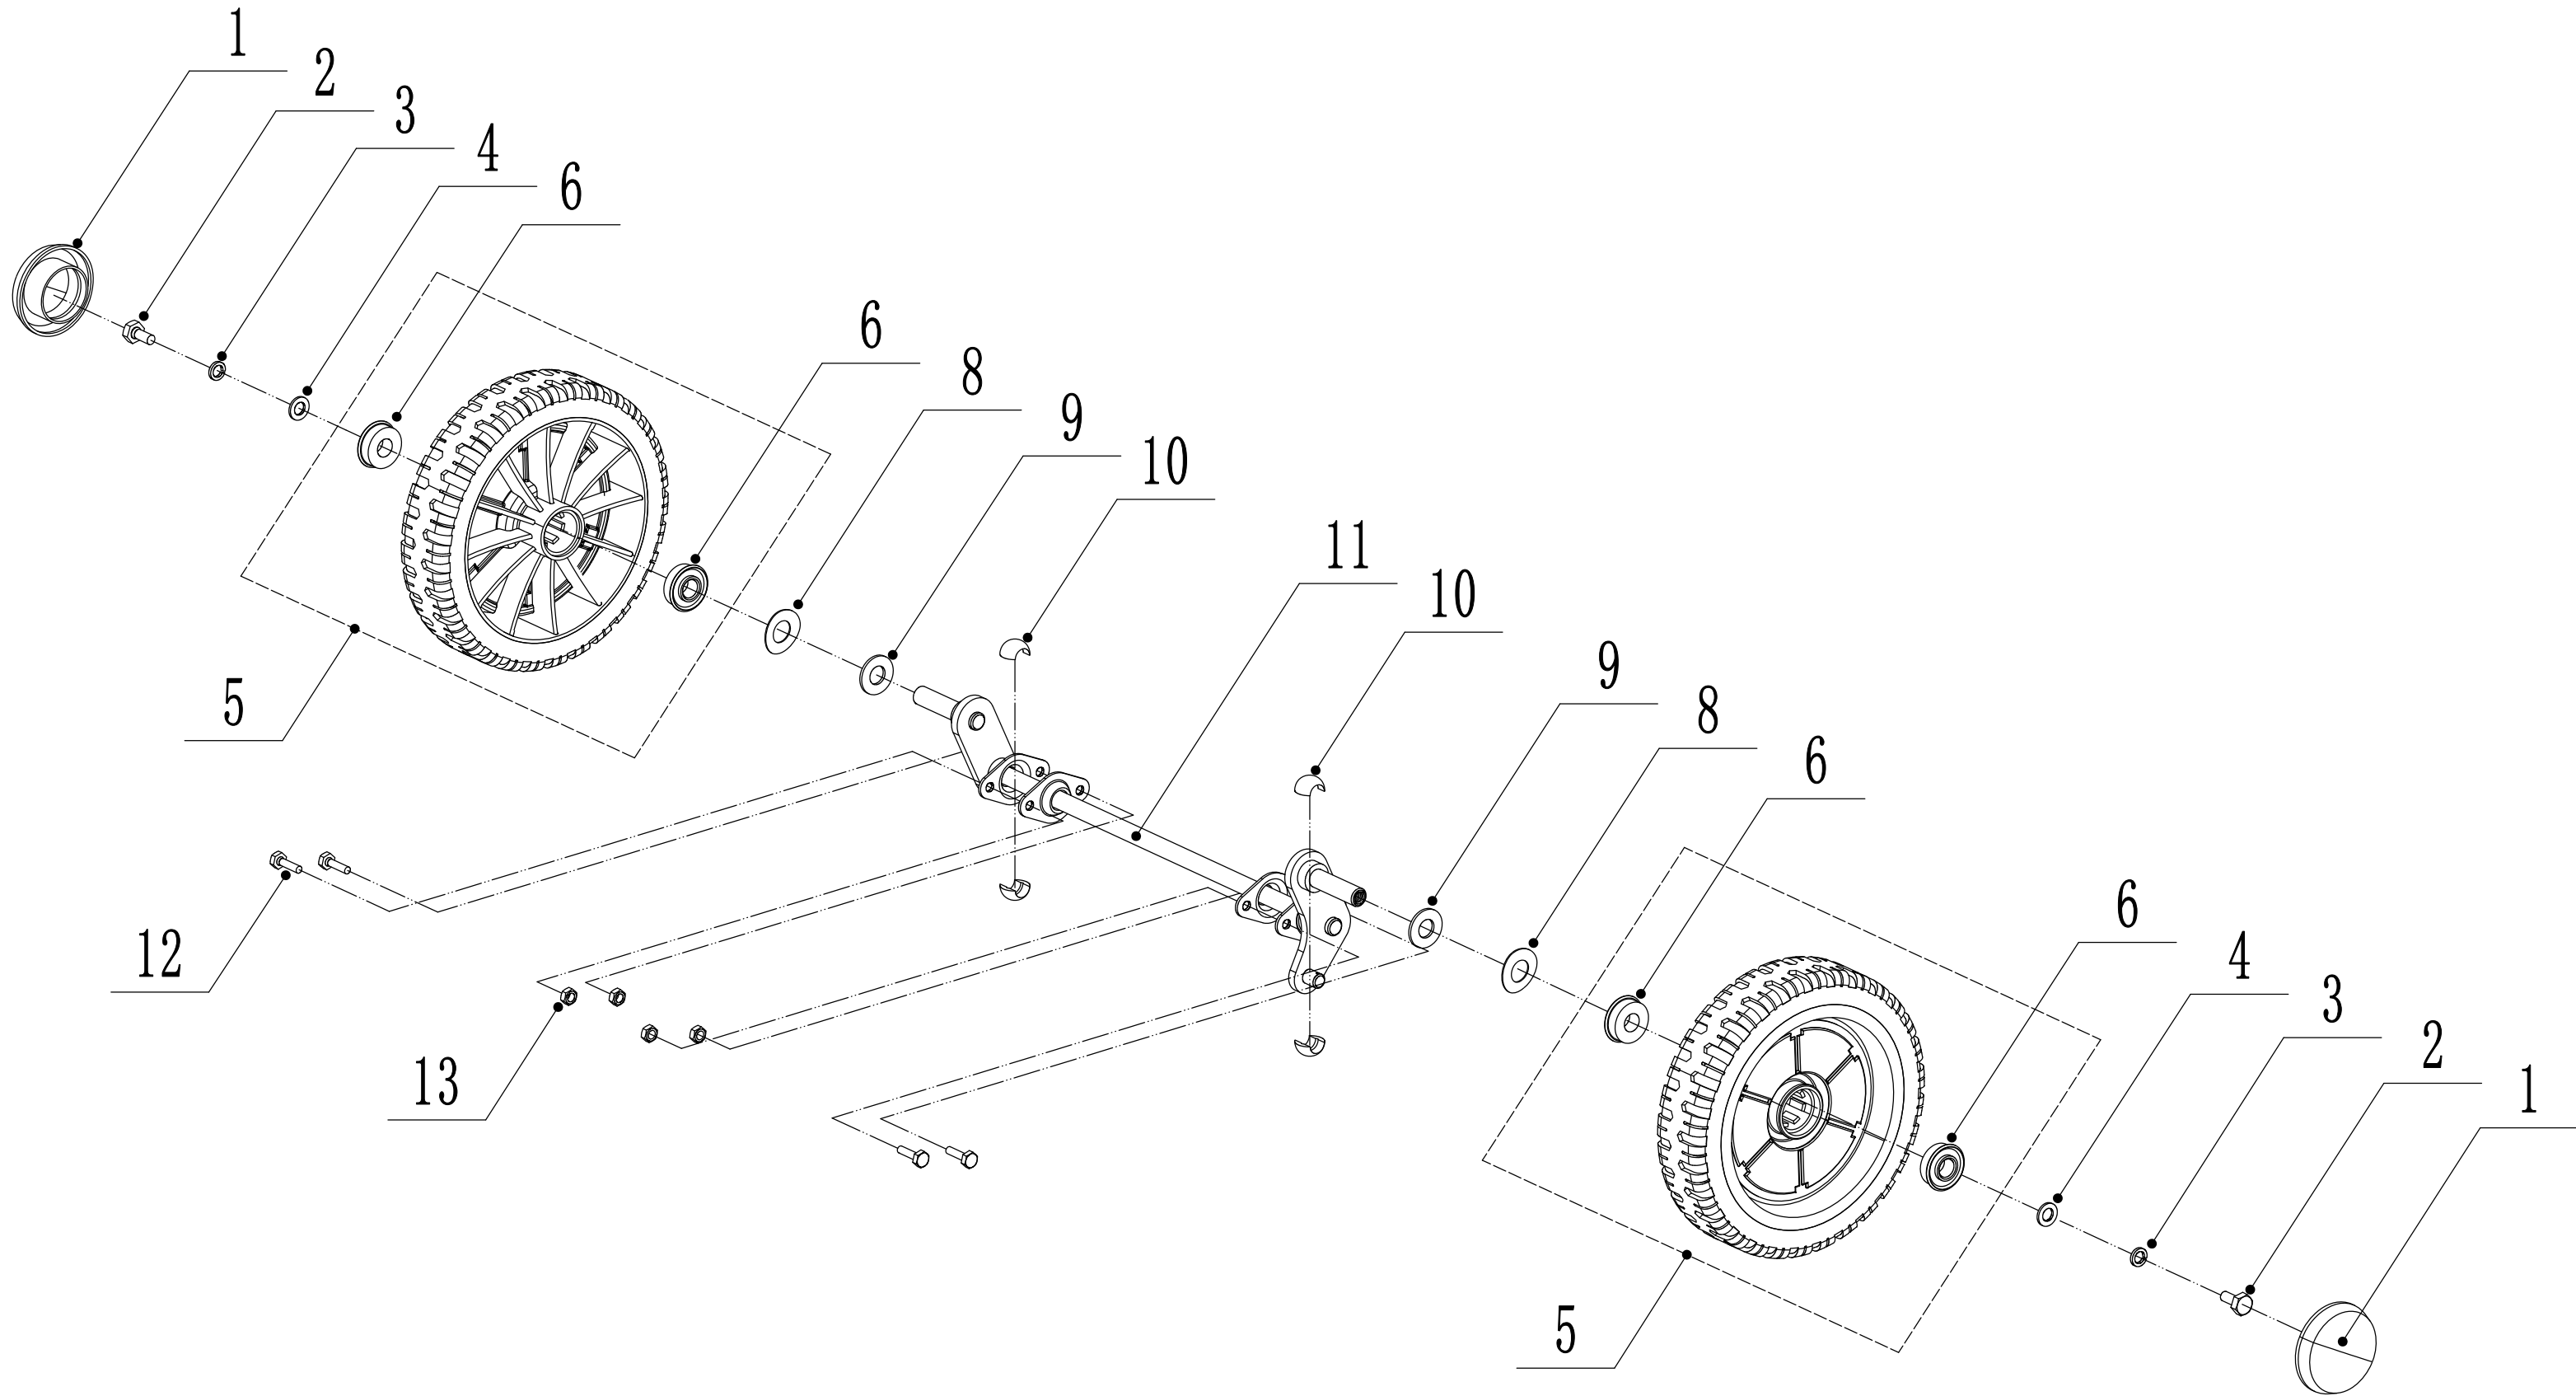

2 Main Body

Part 2 - Main Body Spare parts

No.	ID Zboží	Název
1	5040101015/49	Chassis
2	0102008016	Bolt - M8x16
3	0104005012	Screw - M5x12
4	AVSA000000040/22	Tooth Disc
5	4560112010K/40	Right Handle Bracket
6	0202005000	Lock Nut - M5
7	0202008000	Lock Nut - M8
8	4560111010K/40	Left Handle Bracket
9	0102006012	Bolt - M6x12
10	5040111030/49	Connector
11	0104006016	Screw - M6x16
12	4560110010/01	Graduator
13	0202006000	Lock Nut - M6
14	5040108010	Side Discharge Deflector
15	5040107012	Side Discharge Cover Kit
16	5020119010	Spring - Side Discharge Cover
17	5020120010/02	Pivot - Side Discharge Cover
18	0107006014	Square Neck Bolt
19	5020118010/02	Side Discharge Cover Bracket
22	0204006000	Lock Nut - M6
23	5320114020/01	Upper Bearing Bracket
24	4510111030	Trailing Flap
25	5020117010/02	Pivot - Trailing Flap
26	5040104010	Mulching Plug
27	5360122010	Rubber Ring
28	5040106010/02	Pivot - Rear Cover
29	5360118010	Spring - Grass Bag Flap
30	5040105010	Grass Bag Flap
31	0301010000	Flat Washer
32	WB2100020102/01	Connecting Rod Spring
33	5040109050/40	Connectting Rod
34	5320333010	Spring Clip
35	5360105010D/49	Shield
36	0106004009	St Screw - ST4.2x9.5
37	4560109012	Spring Bracket

4 Front Axle

Part 4 - Front Axle Spare parts		
No.	ID Zboží	Název
1	5310214010	Wheel Cap
2	0101008015	Bolt - M8x15
3	0401008000	Spring Washer
4	0301008000	Flat Washer
5	5310212010/40	Wheel
6	5310213010	Bearing
8	5310211010/02	Spacer
9	5310210010/02	Wheel Axis Spacer
10	5310209010	Spherical Bearing
11	5040201020/01	Front Axle Welding
12	0102006012	Bolt - M6x12
13	0202006000	Lock Nut - M6