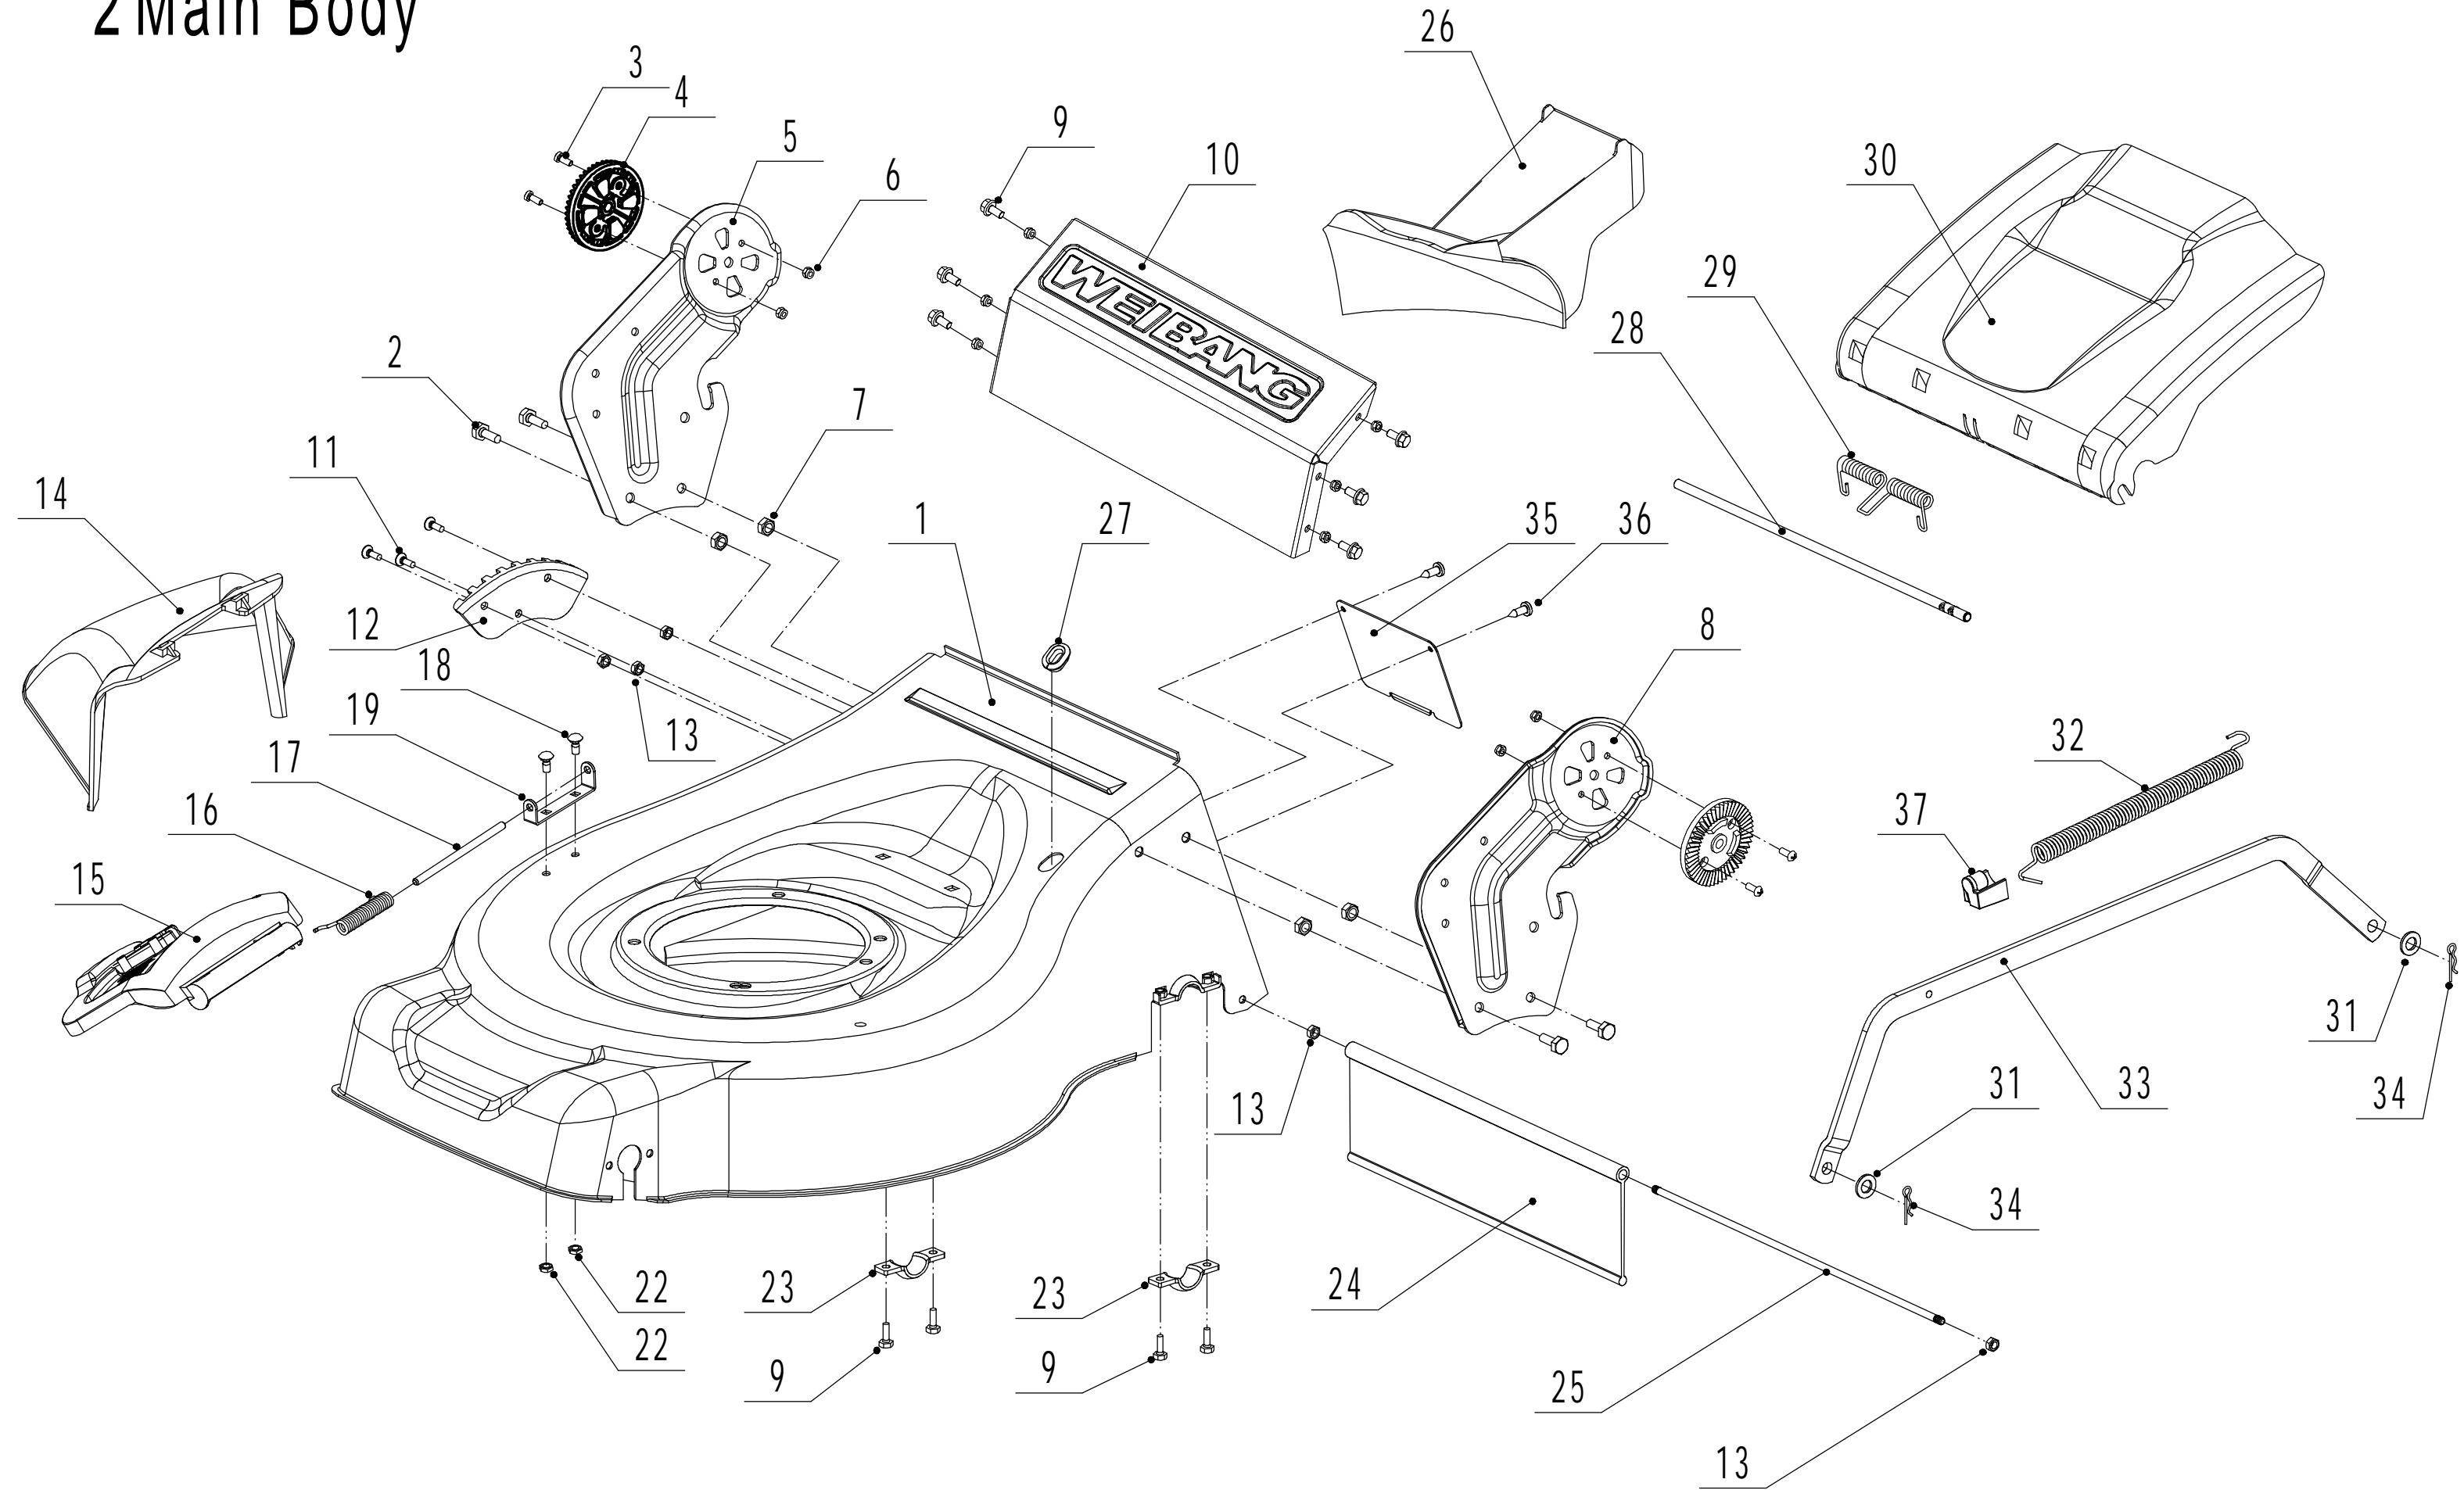

2 Main Body

Part 2 - Main Body Spare parts

No.	ID Zboží	Název
1	5040101015/49	Chassis
2	0102008016	Bolt - M8x16
3	0104005012	Screw - M5x12
4	AVSA000000040/22	Tooth Disc
5	4560112010K/40	Right Handle Bracket
6	0202005000	Lock Nut - M5
7	0202008000	Lock Nut - M8
8	4560111010K/40	Left Handle Bracket
9	0102006012	Bolt - M6x12
10	5040111030/49	Connector
11	0104006016	Screw - M6x16
12	4560110010/01	Graduator
13	0202006000	Lock Nut - M6
14	5040108010	Side Discharge Deflector
15	5040107012	Side Discharge Cover Kit
16	5020119010	Spring - Side Discharge Cover
17	5020120010/02	Pivot - Side Discharge Cover
18	0107006014	Square Neck Bolt
19	5020118010/02	Side Discharge Cover Bracket
22	0204006000	Lock Nut - M6
23	5320114020/01	Upper Bearing Bracket
24	4510111030	Trailing Flap
25	5020117010/02	Pivot - Trailing Flap
26	5040104010	Mulching Plug
27	5360122010	Rubber Ring
28	5040106010/02	Pivot - Rear Cover
29	5360118010	Spring - Grass Bag Flap
30	5040105010	Grass Bag Flap
31	0301010000	Flat Washer
32	WB2100020102/01	Connecting Rod Spring
33	5040109050/40	Connectting Rod
34	5320333010	Spring Clip
35	5360105010D/49	Shield
36	0106004009	St Screw - ST4.2x9.5
37	4560109012	Spring Bracket

3 Blade System

Part 3 - Blade System Spare parts		
No.	ID Zboží	Název
1	5360111010/02	Engine Washer 1
2	5360112010/02	Engine Washer 2
3	5320115010	Screw - M3/8x16x25
4	4510401010	Key
5	4560402040/02	Engine Pulley
6	0105006006	Screw - M6x6
7	5620133010S	V Belt - V10x835 30°
8	5040102010	Belt Shield
9	0302006000	Big Flat Washer
10	0202006000	Lock Nut - M6
12	5320404020/02	Adapter
13	5310402010	Friction Washer
14	5020405010A/32	Big wing Blade
15	5310404010/02	Lock Disc
16	5310406010/04	Dish Washer
17	5320405011	Central Bolt - 3/8-24x55