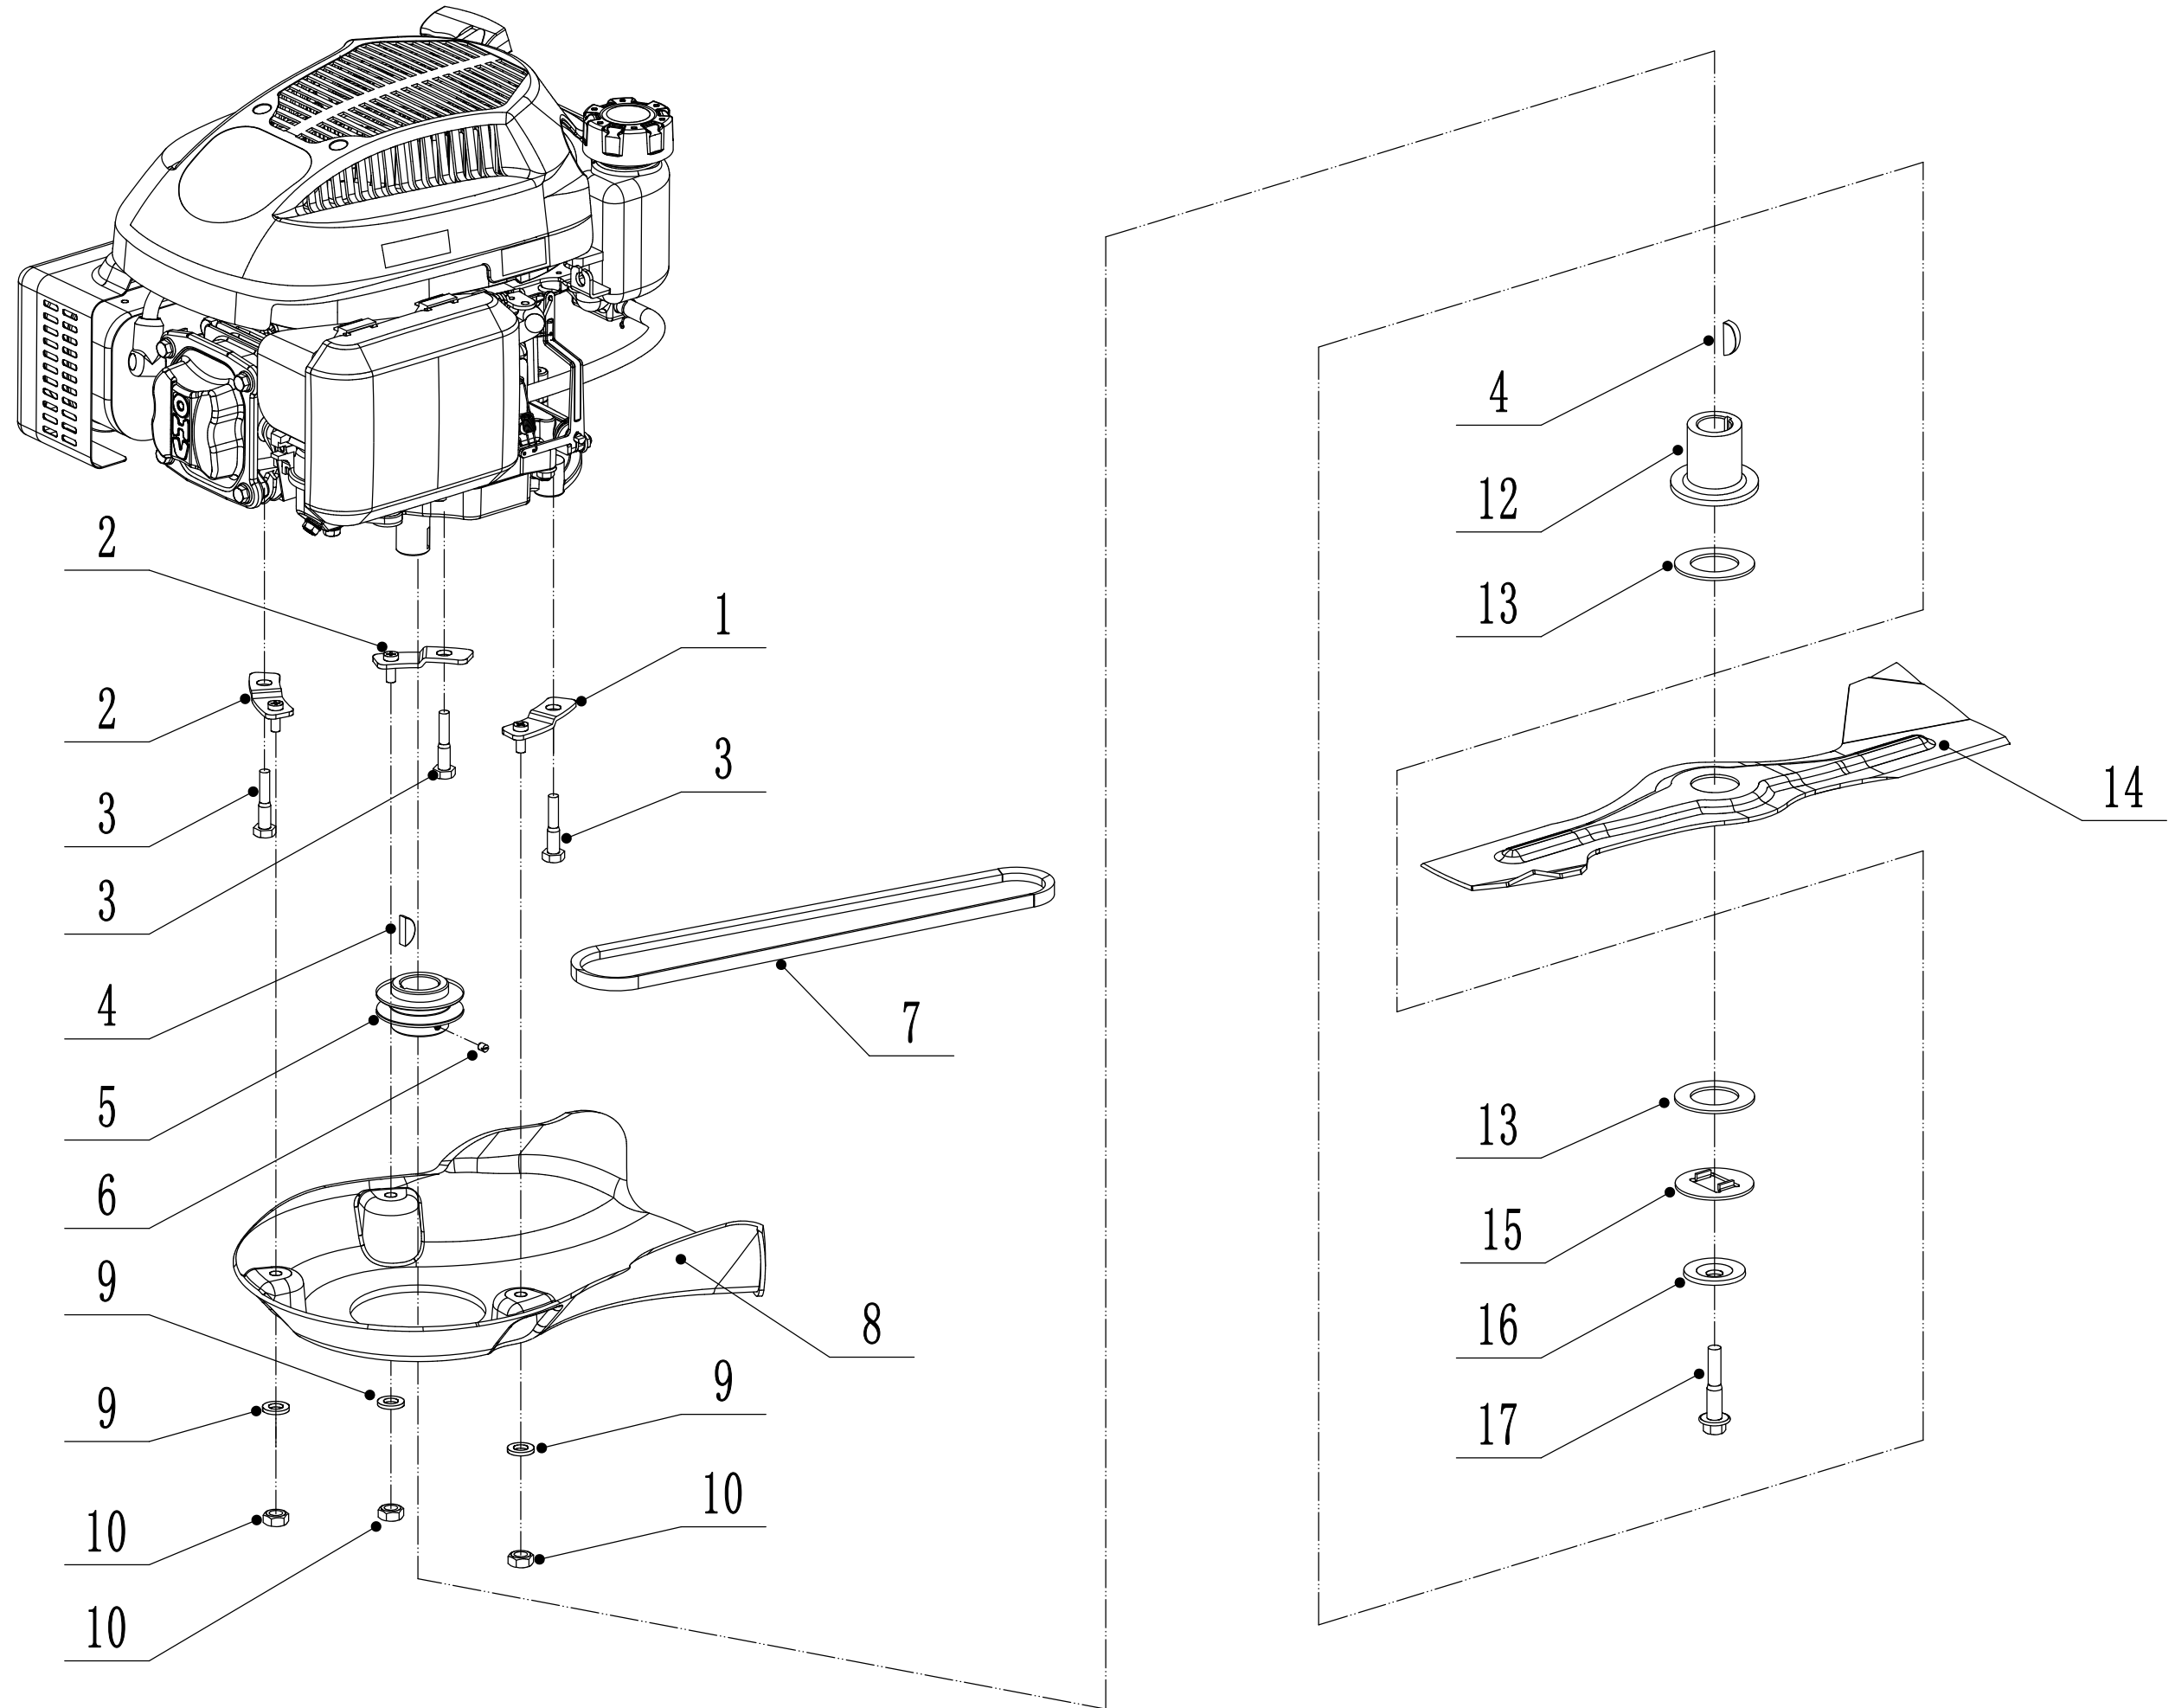

2 Main Body

Part 2 - Main Body Spare parts

No.	ID Zboží	Název
1	5040101015/49	Chassis
2	0102008016	Bolt - M8x16
3	0104005012	Screw - M5x12
4	AVSA000000040/22	Tooth Disc
5	4560112010K/40	Right Handle Bracket
6	0202005000	Lock Nut - M5
7	0202008000	Lock Nut - M8
8	4560111010K/40	Left Handle Bracket
9	0102006012	Bolt - M6x12
10	5040111030/49	Connector
11	0104006016	Screw - M6x16
12	4560110010/01	Graduator
13	0202006000	Lock Nut - M6
14	5040108010	Side Discharge Deflector
15	5040107012	Side Discharge Cover Kit
16	5020119010	Spring - Side Discharge Cover
17	5020120010/02	Pivot - Side Discharge Cover
18	0107006014	Square Neck Bolt
19	5020118010/02	Side Discharge Cover Bracket
22	0204006000	Lock Nut - M6
23	5320114020/01	Upper Bearing Bracket
24	4510111030	Trailing Flap
25	5020117010/02	Pivot - Trailing Flap
26	5040104010	Mulching Plug
27	5360122010	Rubber Ring
28	5040106010/02	Pivot - Rear Cover
29	5360118010	Spring - Grass Bag Flap
30	5040105010	Grass Bag Flap
31	0301010000	Flat Washer
32	WB2100020102/01	Connecting Rod Spring
33	5040109050/40	Connectting Rod
34	5320333010	Spring Clip
35	5360105010D/49	Shield
36	0106004009	St Screw - ST4.2x9.5
37	4560109012	Spring Bracket

3 Blade System

Part 3 - Blade System Spare parts		
No.	ID Zboží	Název
1	5360111010/02	Engine Washer 1
2	5360112010/02	Engine Washer 2
3	5320115010	Screw - M3/8x16x25
4	4510401010	Key
5	4560402040/02	Engine Pulley
6	0105006006	Screw - M6x6
7	5620133010S	V Belt - V10x835 30°
8	5040102010	Belt Shield
9	0302006000	Big Flat Washer
10	0202006000	Lock Nut - M6
12	5320404020/02	Adapter
13	5310402010	Friction Washer
14	5020405010A/32	Big wing Blade
15	5310404010/02	Lock Disc
16	5310406010/04	Dish Washer
17	5320405011	Central Bolt - 3/8-24x55