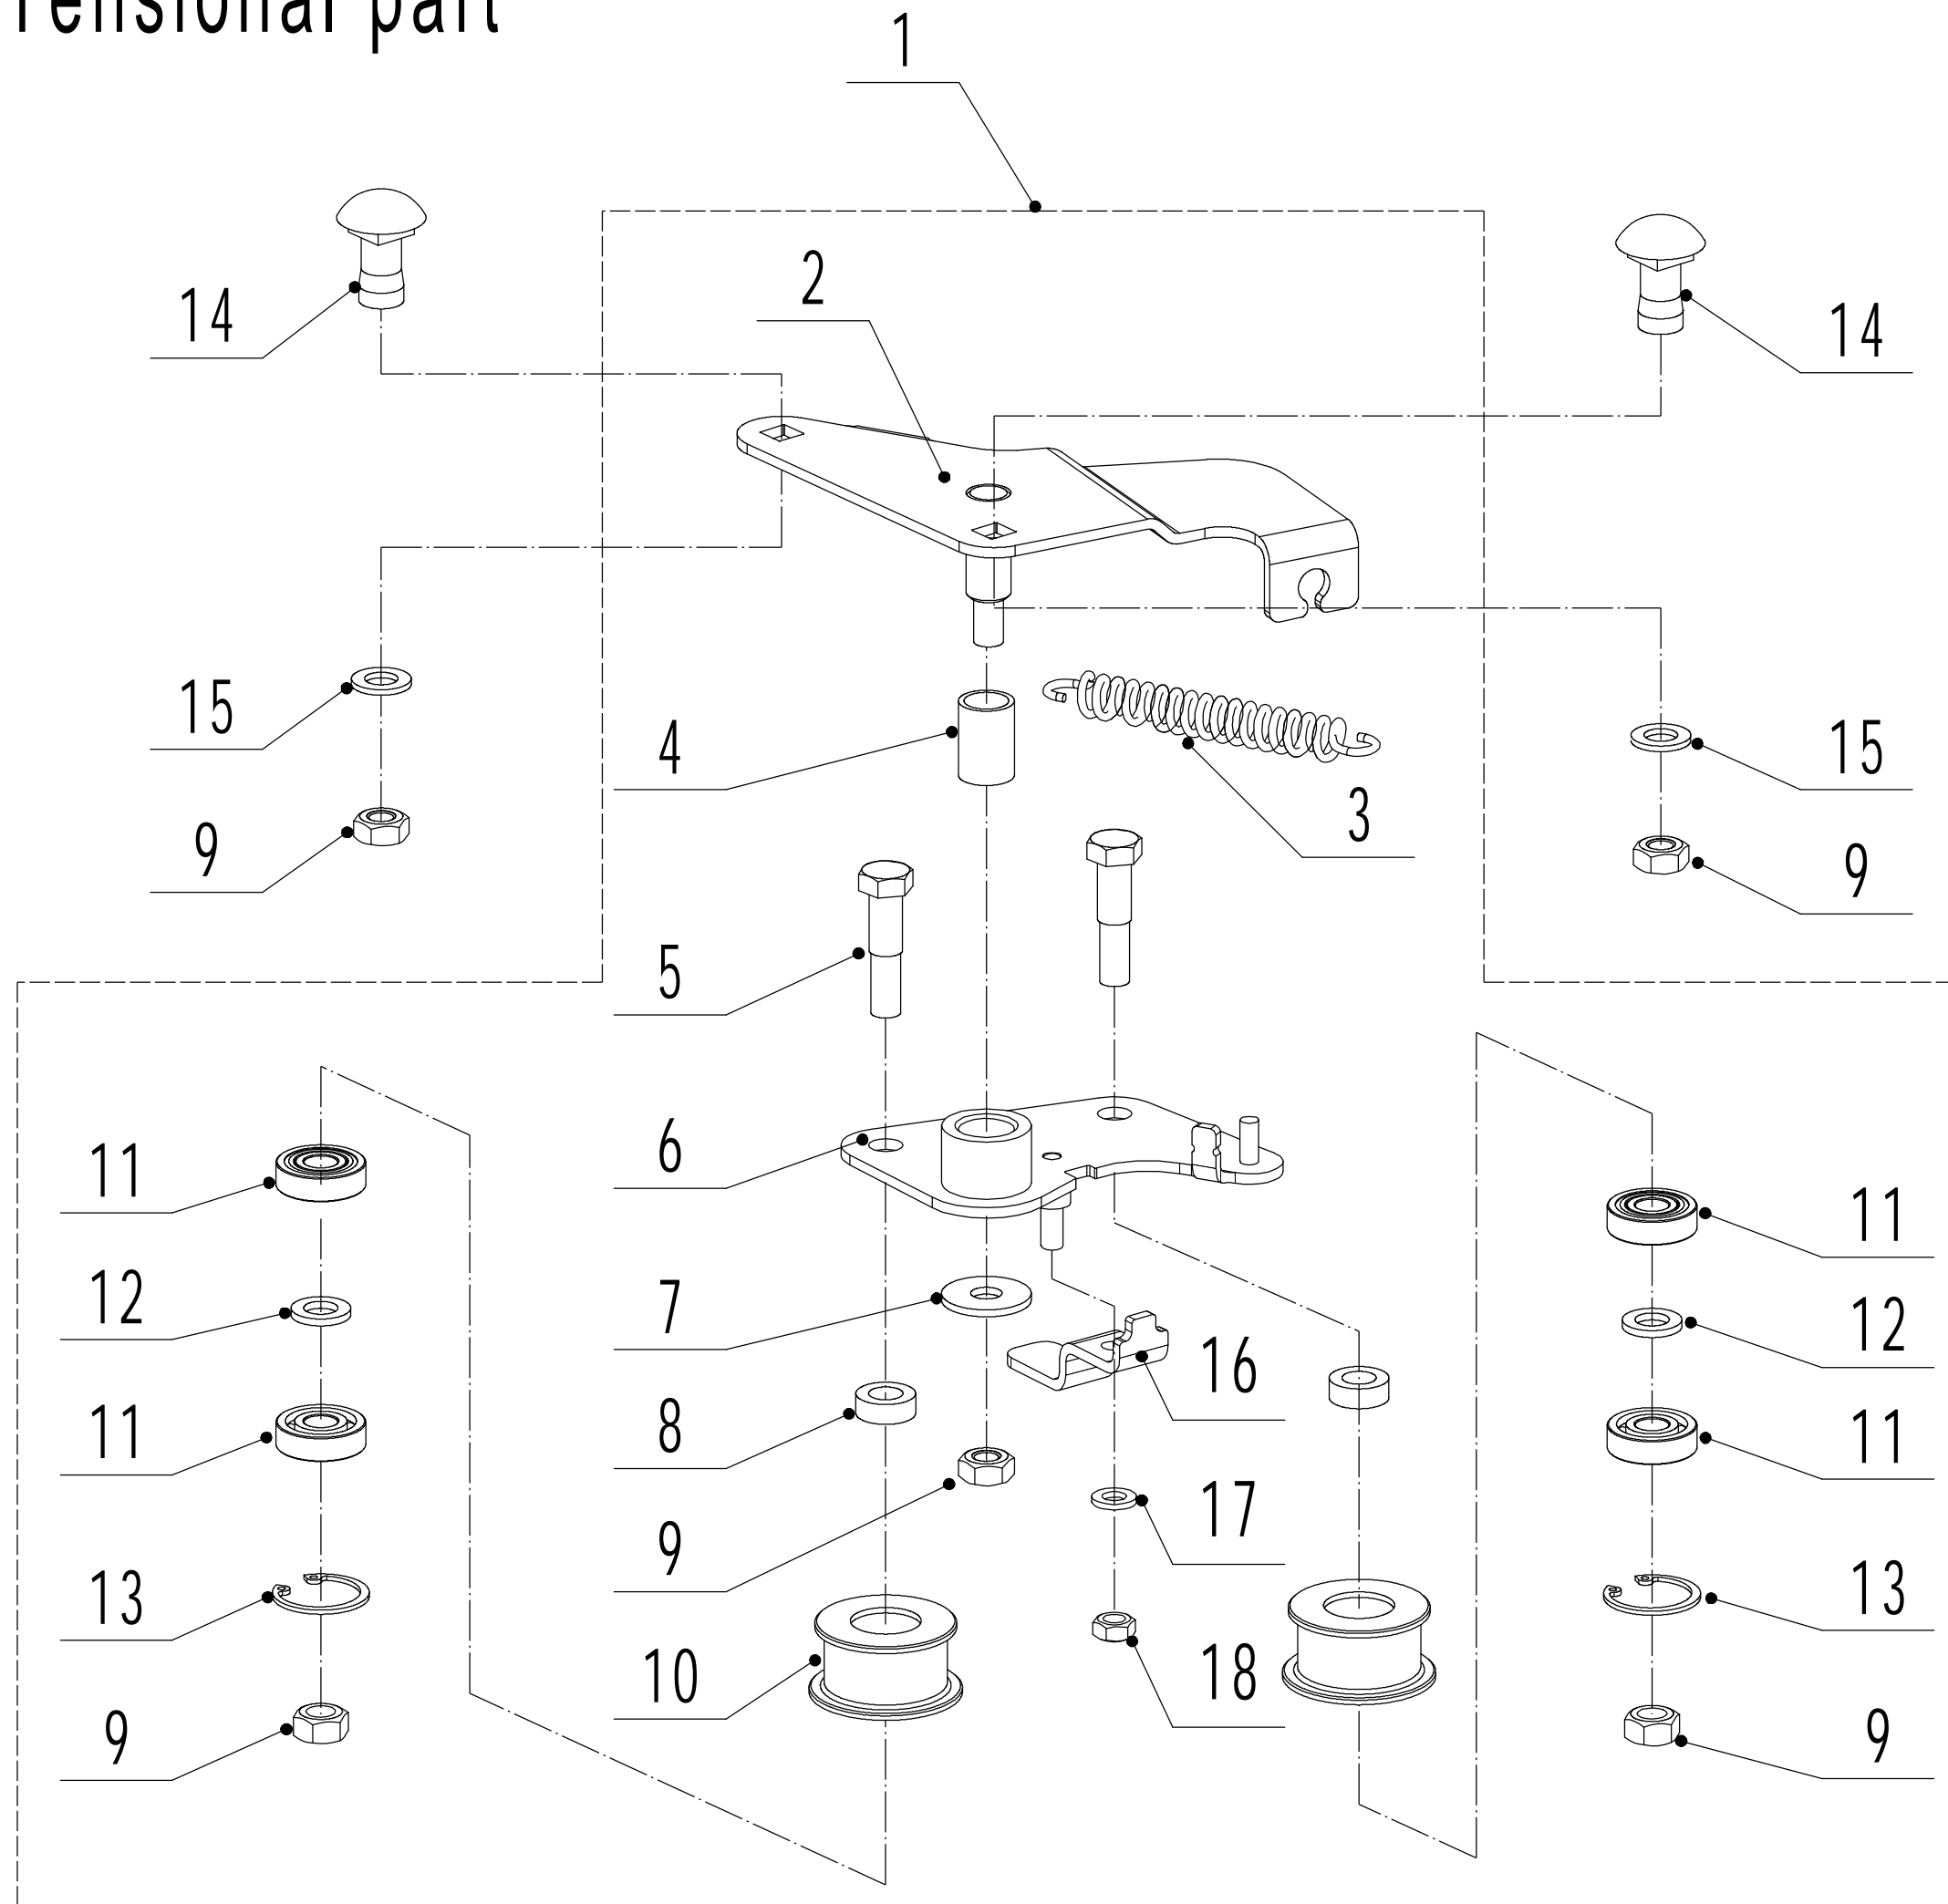

No.	ID Zboží	Název
48	0103005055	Bolt - M5x55
49	1401025015	O Sealing Ring

6 Handle And Controls

Part 6 - Handle and Controls Spare parts		
No.	ID Zboží	Název
1	5020501020S/49	Handle
2	GM56E010000081	Handle Sheath
3	5320511030S/40	Clutch Lever Weldment
4	5320503020S/40	Brake Lever Weldment
5	5020501030S	Control Box Upper Cover
6	5380508010	Speed Control Grip
7	0106003013	Screw - ST2.9x13
8	5380510010	Throttle Grip
9	0108006060	Screw - M6x60
10	0108006050	Screw - M6x50
11	5020501040S	Control Box Lower Cover
12	LH194-1225	Brake Cable
13	BS120-1140	Clutch Calbe
14	0113040018	Screw
15	ZD8/200	Cable tie
16	0301006000	Spacer
17	5380512010	Throttle Bracket
18	0202006000	Lock Nut
19	5360505010K	Speed Control Bracket
20	0202005000	Lock Nut - M5
21	5360506011	Speed Control Cable Bolt
22	YM72-1010-A	Throttle Cable
23	TX130-1060-A	Speed Control Cable
24	4510511010/01	Hook
25	0301005000	Flat Washer
26	0104005012	Screw - M5x12
27	4510114030	Fix Cap
28	GM48S000000100	Connecting Bolt
29	GM56A100400000	Lock Lever
30	0801008025	Axis Pin - 8x25
31	GM56A100000040/04	Spacer
32	GM56A100000050/01	Spacer
33	GM48S030200000	Tooth Disc Kit
34	0203008000	Lock Nut - M8

7 Grass Catcher

Part 7 - Grasscatcher Spare parts		
No.	ID Zboží	Název
1	5040602010/22	Grass Catcher Frame
2	5040603010/84	Grass Bag

8 Tensional part

Part 8 - Variable Speed Pulley Spare parts		
No.	ID Zboží	Název
1	Y094560A1	Tensional Pully Assembly
2	5040114010A1/02	Tensional Arm Bracket
3	4820114010	Tensional Spring
4	4820112010	Nylon Bush
5	5340131010/02	Tensional Pulley Bolt
6	5040115010A1/02	Tensional Arm Weldment
7	0302008000	Big Flat Washer - M8
8	5340129010/02	Spacer1
9	0202008000	Lock Nut - M8
10	5340128010	Tensional Pulley
11	609/2RS	Bearing
12	5340130010/02	Spacer2
13	1001024000	Check Ring For Shaft
14	0107008016	Square Neck Bolt - M8x16
15	0301008000	Flat Washer - 8
16	5040122010/02	Belt limit plate
17	0301006000	Flat Washer - 6
18	0202006000	Nut - M6