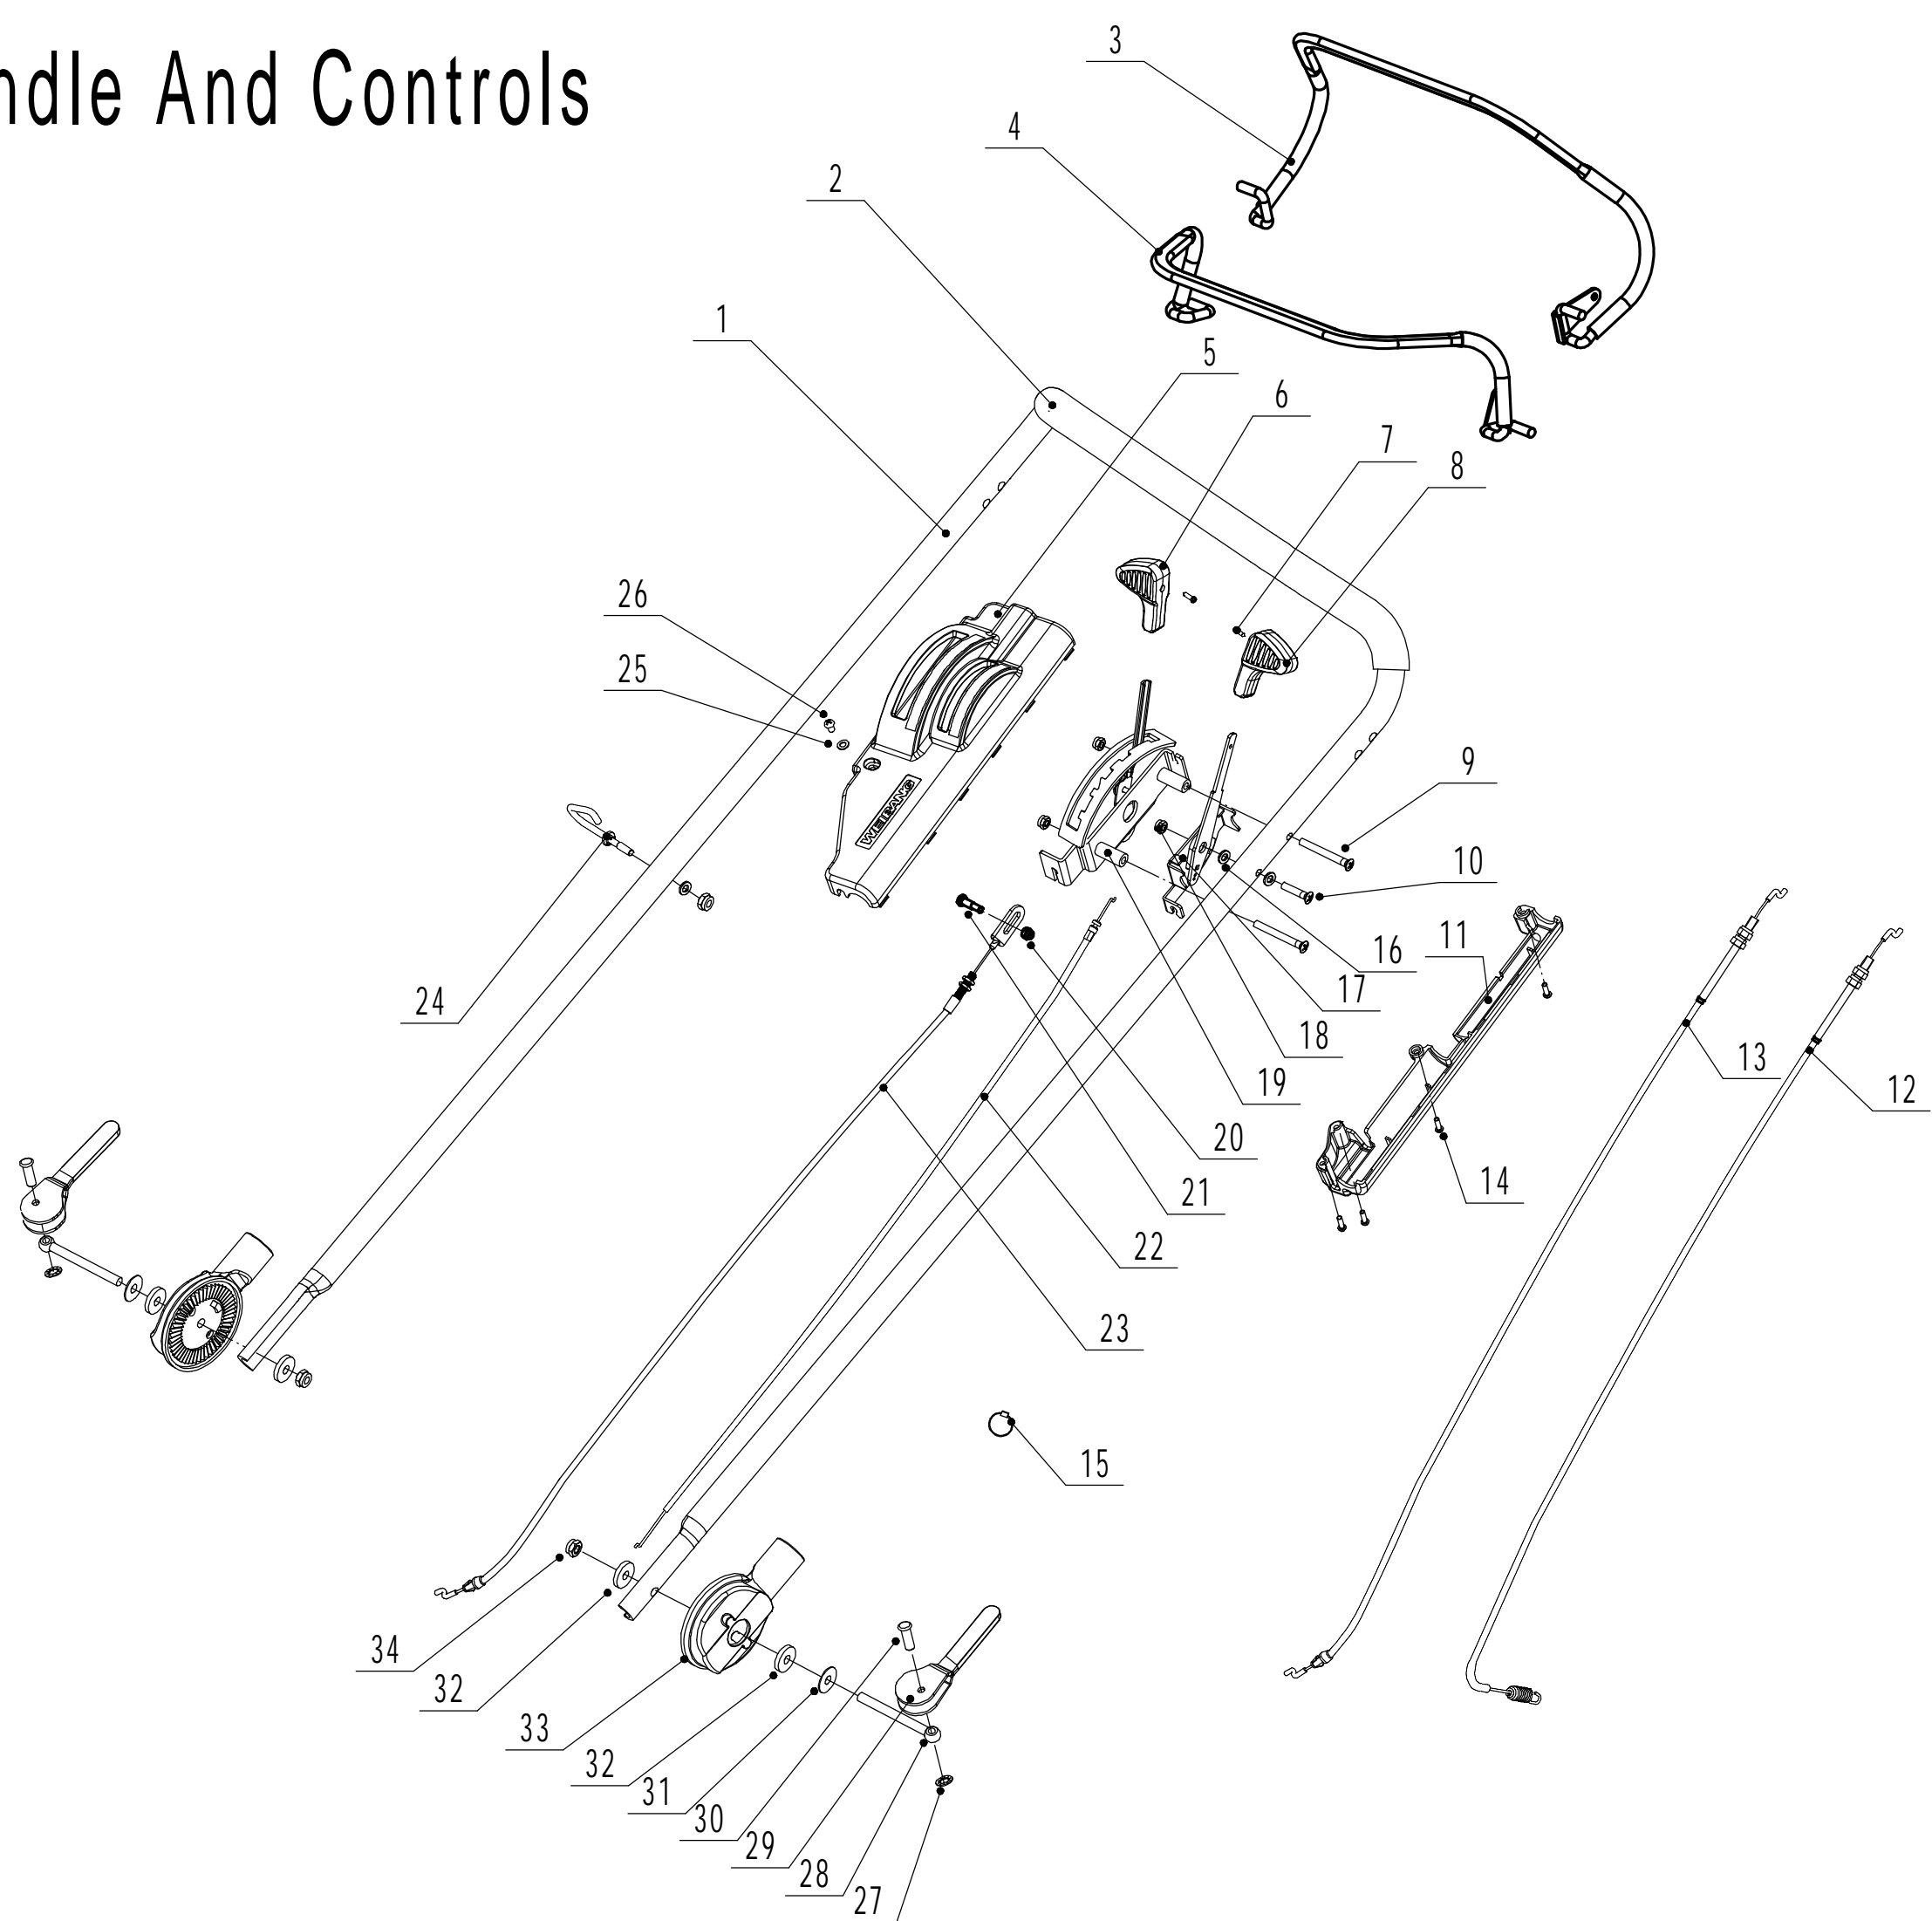

6 Handle And Controls

Part 6 - Handle and Controls Spare parts		
No.	ID Zboží	Název
1	5020501020S/49	Handle
2	GM56E010000081	Handle Sheath
3	5320511030S/40	Clutch Lever Weldment
4	5320503020S/40	Brake Lever Weldment
5	5020501030S	Control Box Upper Cover
6	5380508010	Speed Control Grip
7	0106003013	Screw - ST2.9x13
8	5380510010	Throttle Grip
9	0108006060	Screw - M6x60
10	0108006050	Screw - M6x50
11	5020501040S	Control Box Lower Cover
12	LH194-1225	Brake Cable
13	BS120-1140	Clutch Calbe
14	0113040018	Screw
15	ZD8/200	Cable tie
16	0301006000	Spacer
17	5380512010	Throttle Bracket
18	0202006000	Lock Nut
19	5360505010K	Speed Control Bracket
20	0202005000	Lock Nut - M5
21	5360506011	Speed Control Cable Bolt
22	YM72-1010-A	Throttle Cable
23	TX130-1060-A	Speed Control Cable
24	4510511010/01	Hook
25	0301005000	Flat Washer
26	0104005012	Screw - M5x12
27	4510114030	Fix Cap
28	GM48S000000100	Connecting Bolt
29	GM56A100400000	Lock Lever
30	0801008025	Axis Pin - 8x25
31	GM56A100000040/04	Spacer
32	GM56A100000050/01	Spacer
33	GM48S030200000	Tooth Disc Kit
34	0203008000	Lock Nut - M8