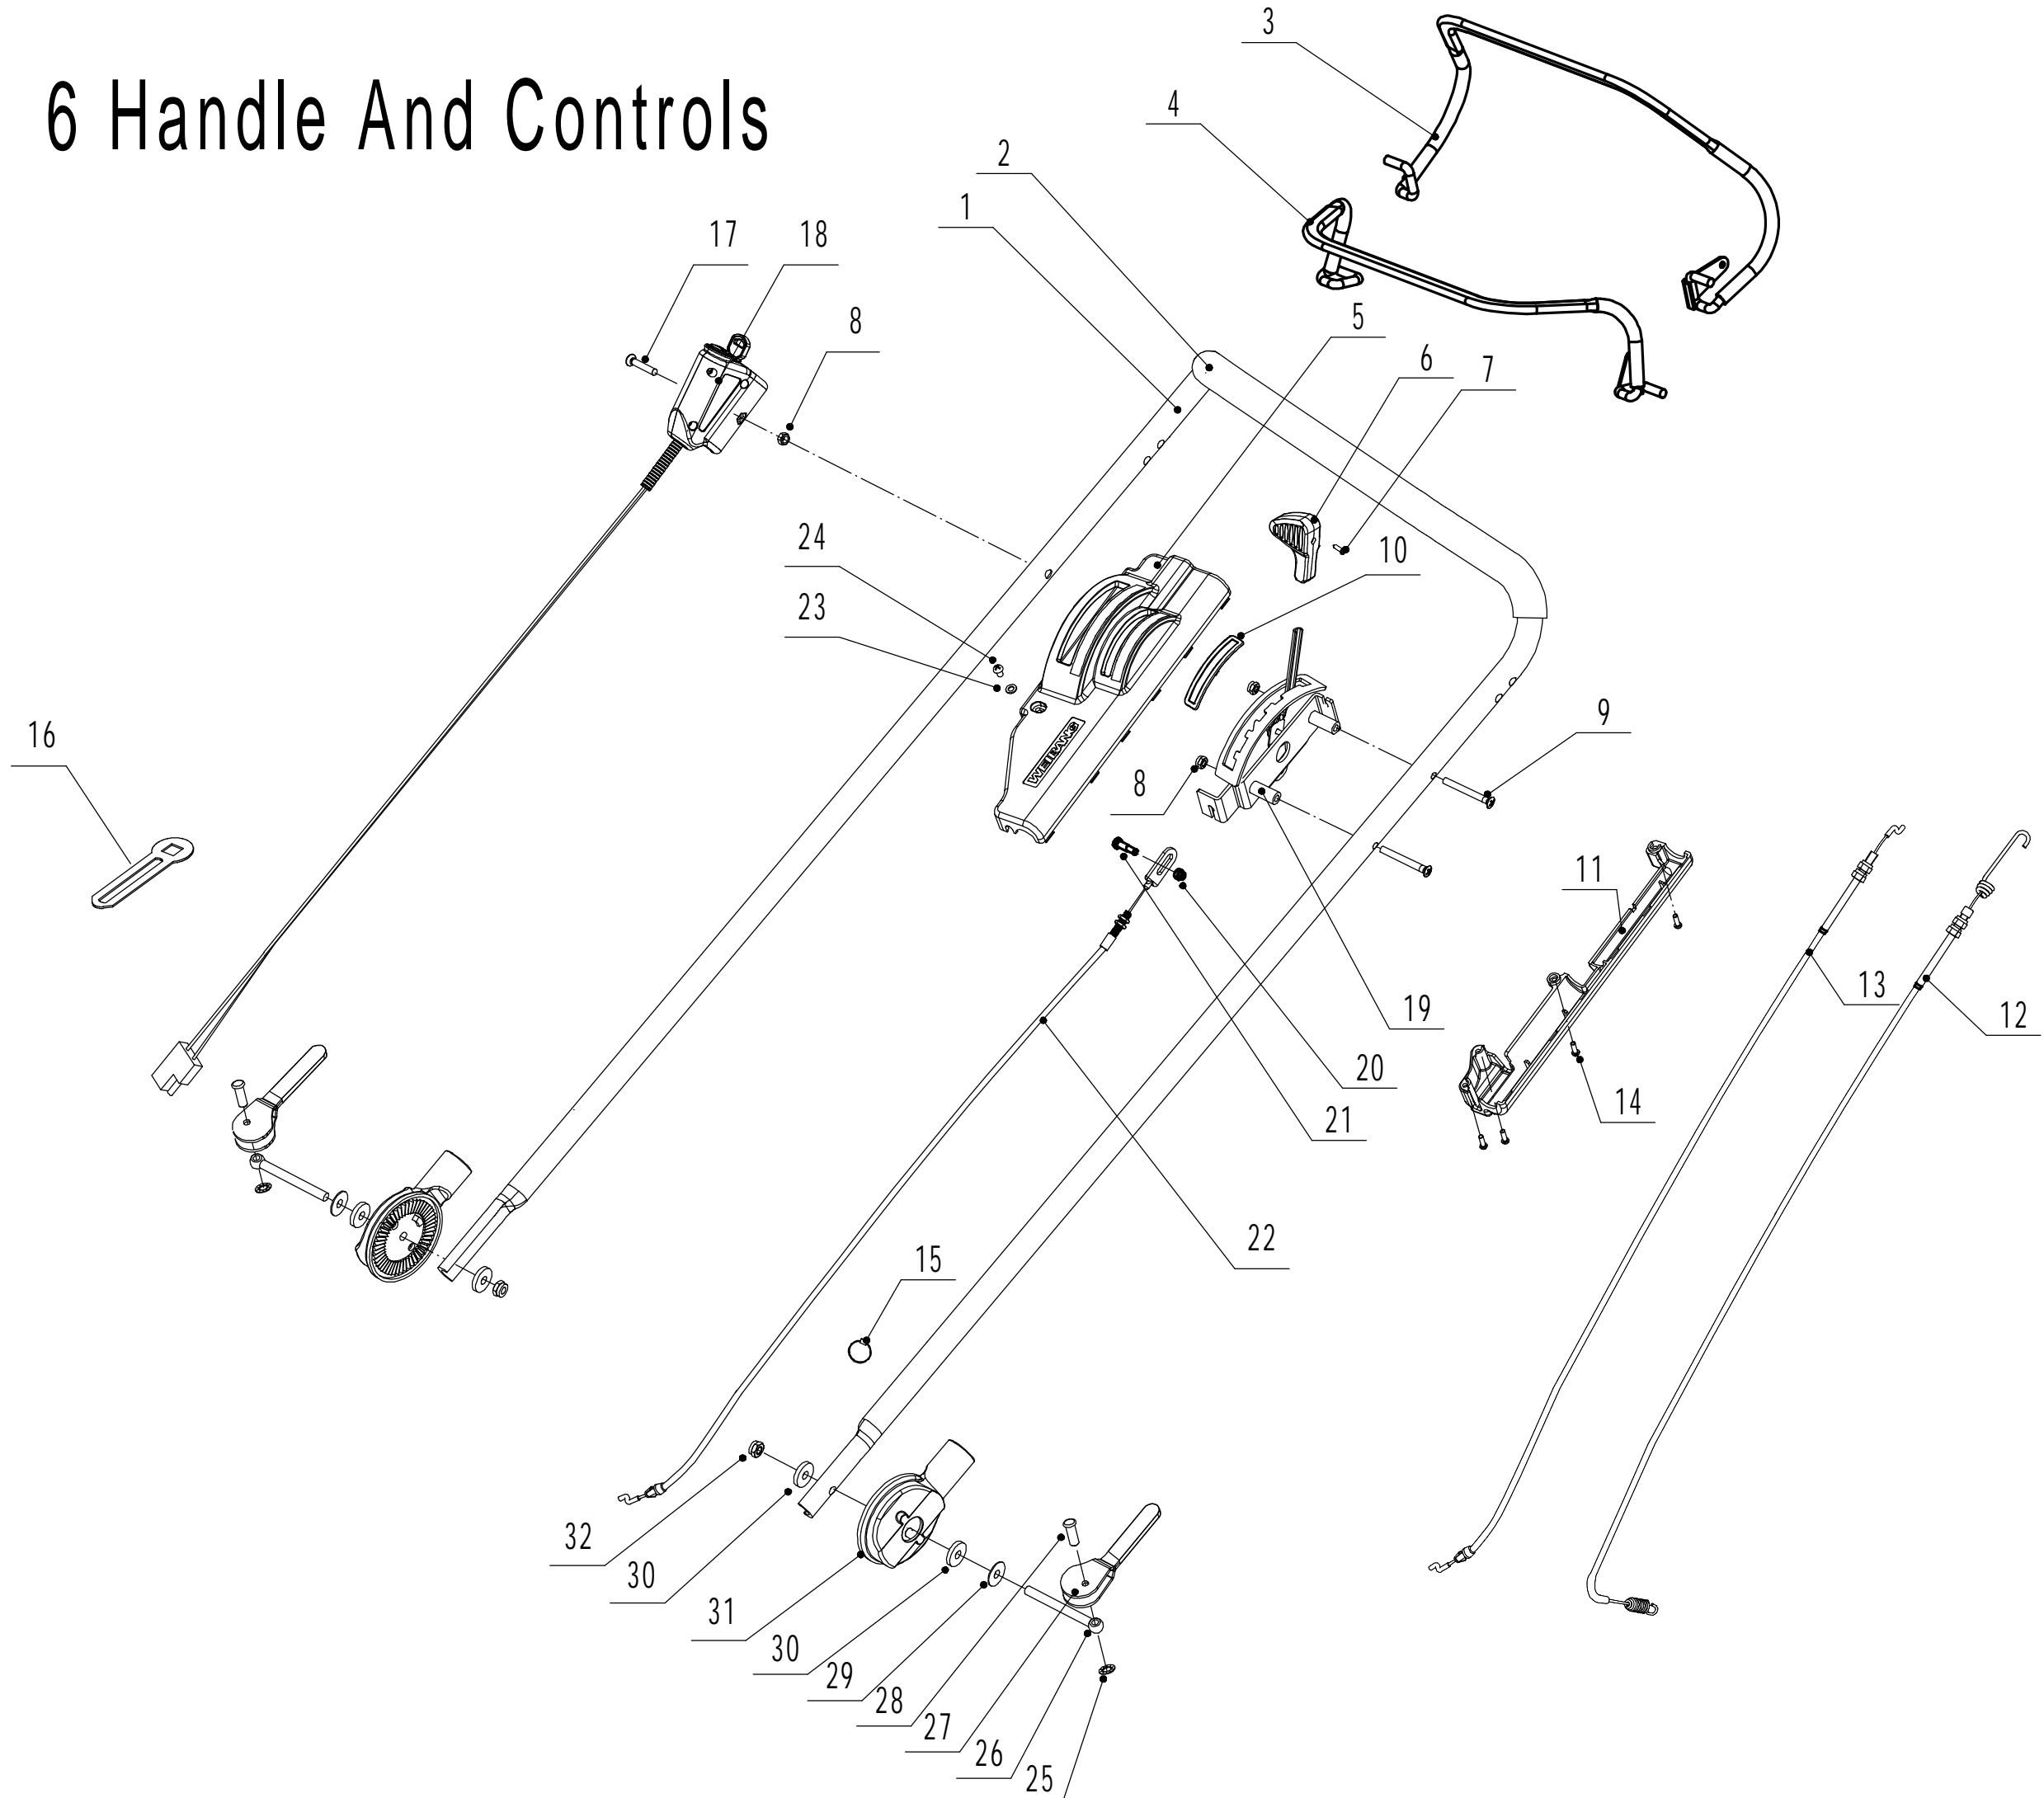

4 Front Axle

Part 4 - Front Axle Spare parts		
No.	ID Zboží	Název
1	5310214010	Wheel Cap
2	0101008015	Bolt - M8x15
3	0401008000	Spring Washer
4	0301008000	Flat Washer
5	5310212010/40	Wheel
6	5310213010	Bearing
8	5310211010/02	Spacer
9	5310210010/02	Wheel Axis Spacer
10	5310209010	Spherical Bearing
11	5040201020/01	Front Axle Welding
12	0102006012	Bolt - M6x12
13	0202006000	Lock Nut - M6

No.	ID Zboží	Název
48	0103005055	Bolt - M5x55
49	1401025015	O Sealing Ring

6 Handle And Controls

Part 6 - Handle and Controls Spare parts		
No.	ID Zboží	Název
1	5020501020SE/49	Handle
2	GM56E010000081	Handle Sheath
3	5320511030S/40	Clutch Lever Weldment
4	5320503020S/40	Brake Lever Weldment
5	5020501030S	Control Box Upper Cover
6	5380508010	Speed Control Grip
7	0106003013	Screw - ST2.9x13
8	0202006000	Lock Nut
9	0108006060	Screw - M6x60
10	GM48H010000020	throttle cover
11	5020501040S	Control Box Lower Cover
12	LH194-1225	Brake Cable
13	BS120-1140	Clutch Calbe
14	0113040018	Screw
15	ZD8/200	Cable tie
16	40E0109000	Pressing Cable Bracket
17	0108006030	Cross Slot bolt
18	YJQD/504	Button Start Assembly
19	5360505010K	Speed Control Bracket
20	0202005000	Lock Nut - M5
21	5360506011	Speed Control Cable Bolt
22	TX130-1060-A	Speed Control Cable
23	0301005000	Flat Washer
24	0104005012	Screw - M5x12
25	4510114030	Fix Cap
26	GM48S000000100	Connecting Bolt
27	GM56A100400000	Lock Lever
28	0801008025	Axis Pin - 8x25
29	GM56A100000040/04	Spacer
30	GM56A100000050/01	Spacer
31	GM48S030200000	Tooth Disc Kit
32	0203008000	Lock Nut - M8