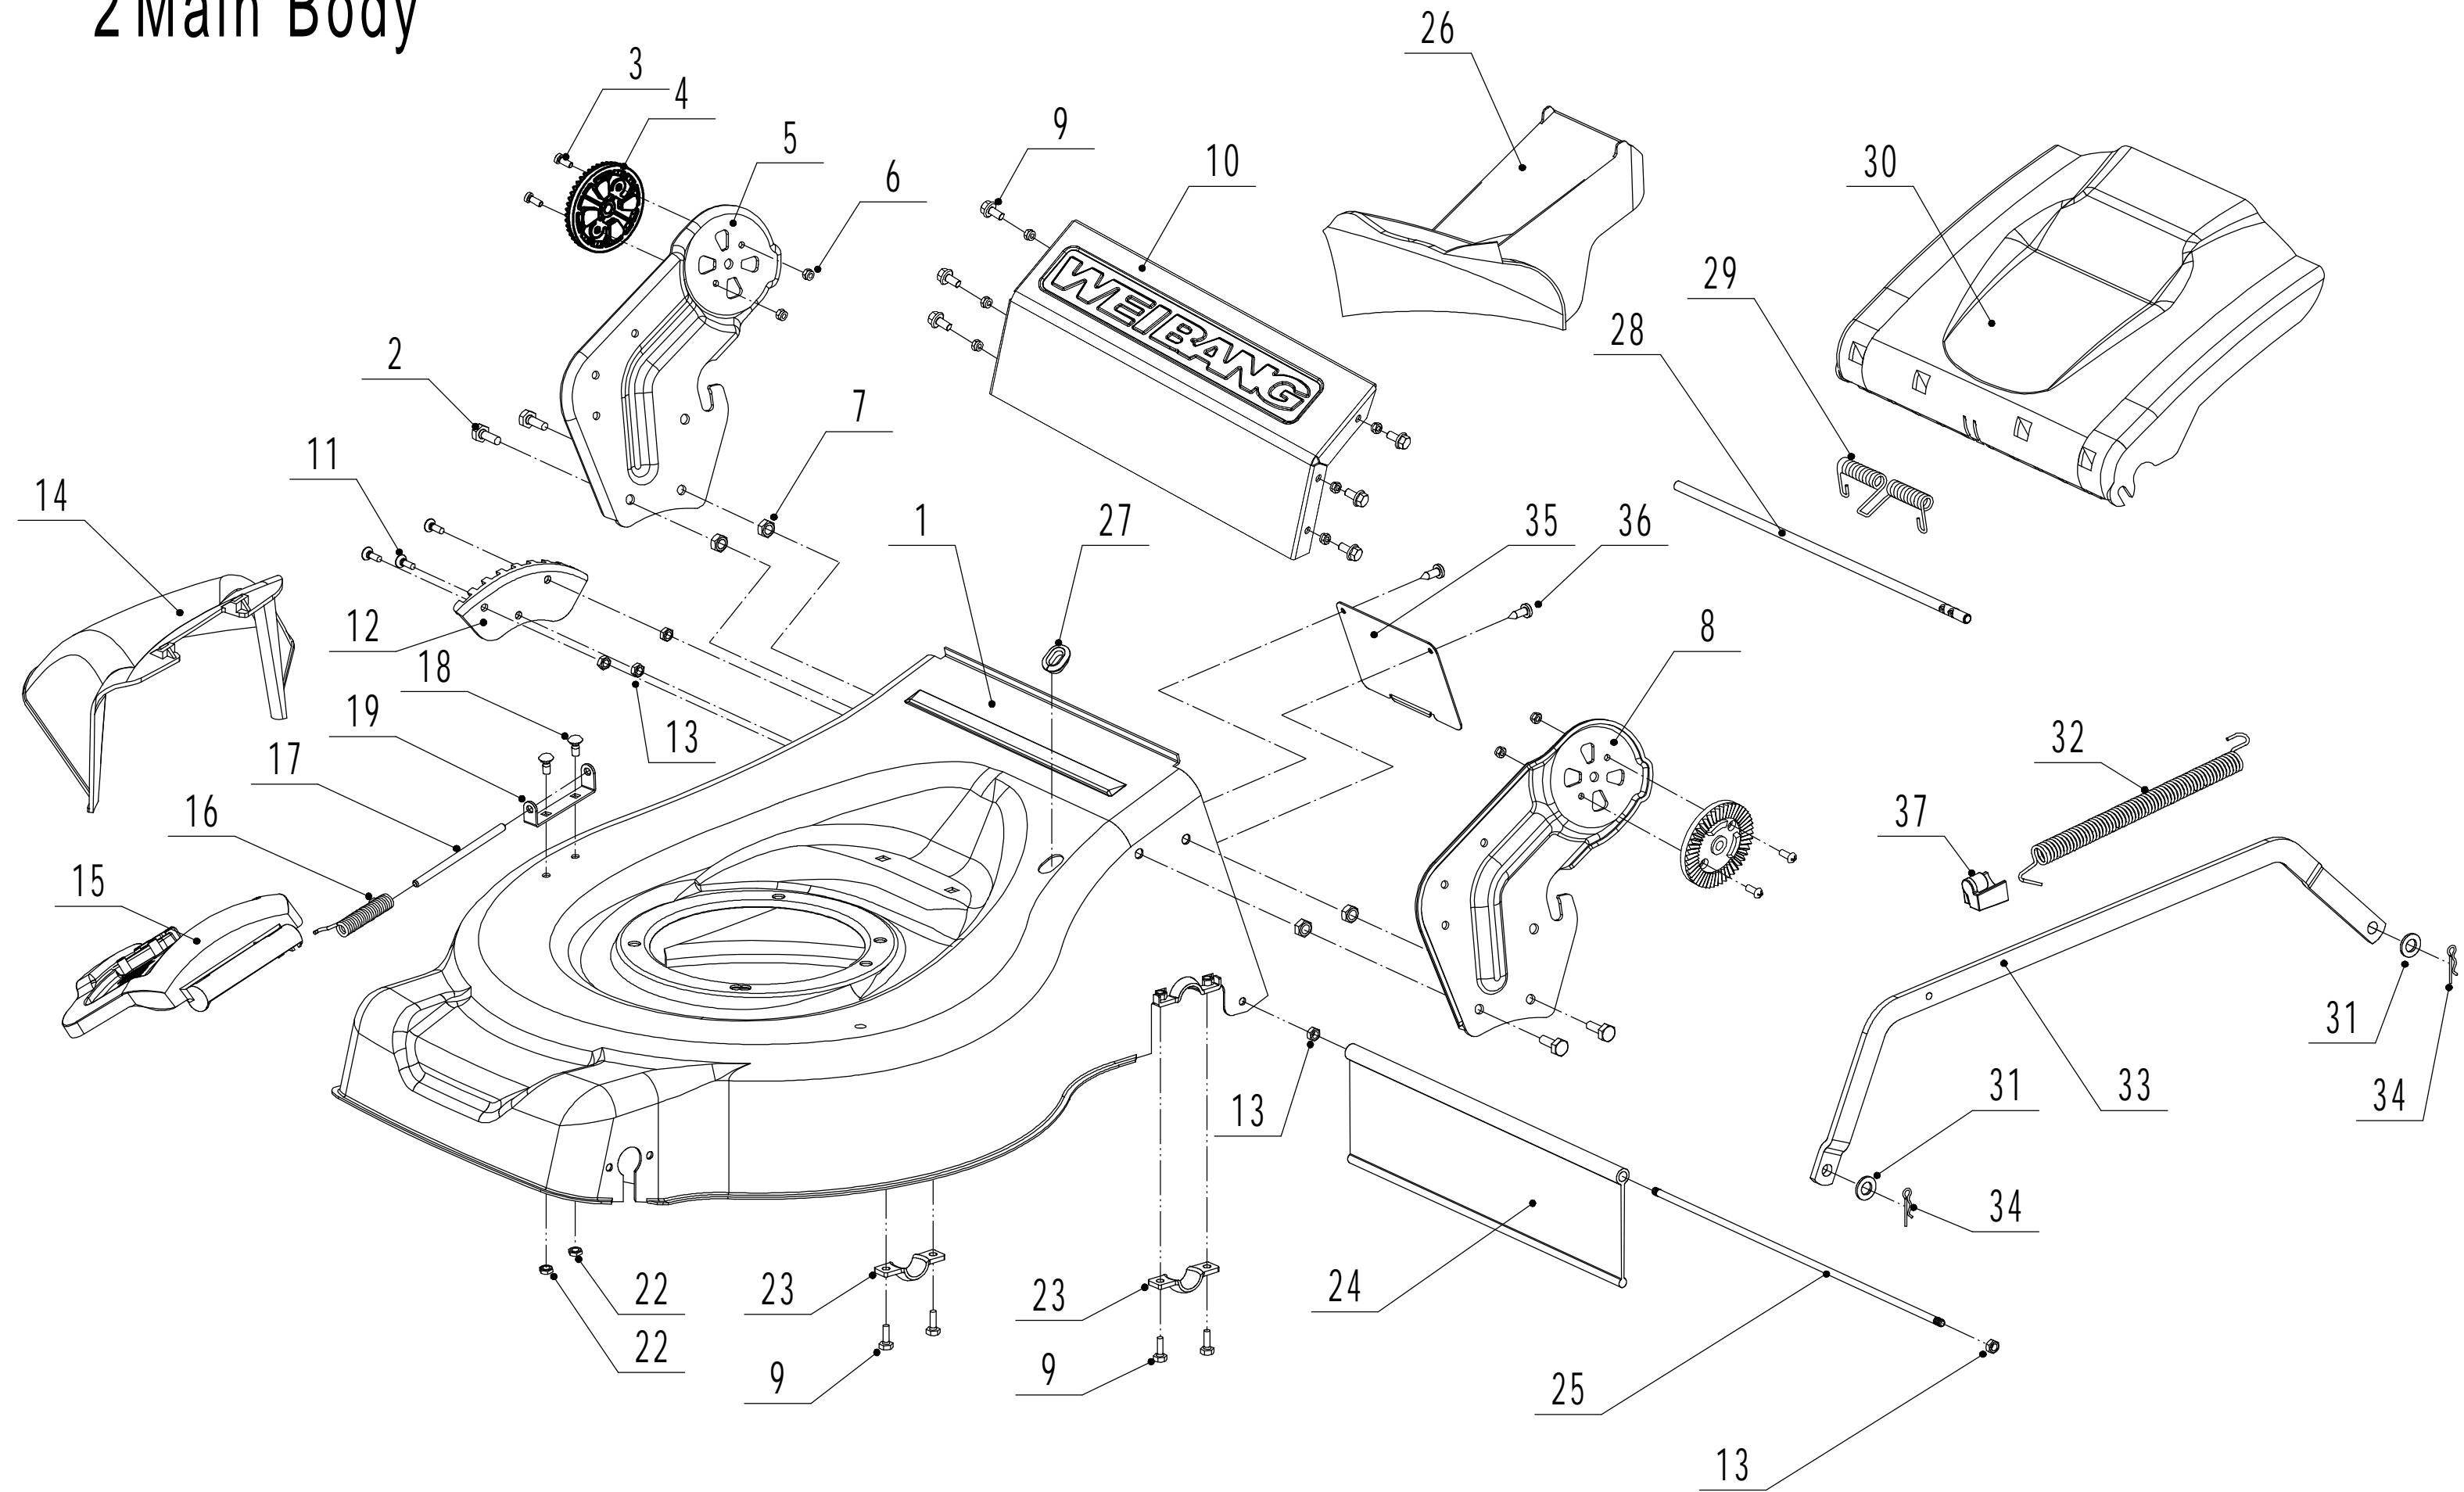

Weibang WB 506 SCVE 7in1

2021

WEIBANG[®]
GARDEN MACHINES

2 Main Body

Part 2 - Main Body Spare parts		
No.	ID Zboží	Název
1	5040101015/49	Chassis
2	0102008016	Bolt - M8x16
3	0104005012	Screw - M5x12
4	AVSA000000040/22	Tooth Disc
5	4560112010K/40	Right Handle Bracket
6	0202005000	Lock Nut - M5
7	0202008000	Lock Nut - M8
8	4560111010K/40	Left Handle Bracket
9	0102006012	Bolt - M6x12
10	5040111030/49	Connector
11	0104006016	Screw - M6x16
12	4560110010/01	Graduator
13	0202006000	Lock Nut - M6
14	5040108010	Side Discharge Deflector
15	5040107012	Side Discharge Cover Kit
16	5020119010	Spring - Side Discharge Cover
17	5020120010/02	Pivot - Side Discharge Cover
18	0107006014	Square Neck Bolt
19	5020118010/02	Side Discharge Cover Bracket
22	0204006000	Lock Nut - M6
23	5320114020/01	Upper Bearing Bracket
24	5040113010	Trailing Flap
25	5040112010/02	Pivot - Trailing Flap
26	5040104010	Mulching Plug
27	5360122010	Rubber Ring
28	5040106010/02	Pivot - Rear Cover
29	5360118010	Spring - Grass Bag Flap
30	5040105010	Grass Bag Flap
31	0301010000	Flat Washer
32	WB2100020102/01	Connecting Rod Spring
33	5040109050/40	Connecting Rod
34	5320333010	Spring Clip
35	5360105010D/49	Shield
36	0106004009	St Screw - ST4.2x9.5
37	4560109012	Spring Bracket

3 Blade System

Part 3 - Blade System Spare parts		
No.	ID Zboží	Název
1	5360111010/02	Engine Washer 1
2	5360112010/02	Engine Washer 2
3	5320115010	Screw - M3/8x16x25
4	4510401010	Key
5	4560402040/02	Engine Pulley
6	0105006006	Screw - M6x6
7	5620133010S	V Belt - V10x835 30°
8	5040102010	Belt Shield
9	0302006000	Big Flat Washer
10	0202006000	Lock Nut - M6
12	5320404020/02	Adapter
13	5310402010	Friction Washer
14	5020405010A/32	Big wing Blade
15	5310404010/02	Lock Disc
16	5310406010/04	Dish Washer
17	5320405011	Central Bolt - 3/8-24x55