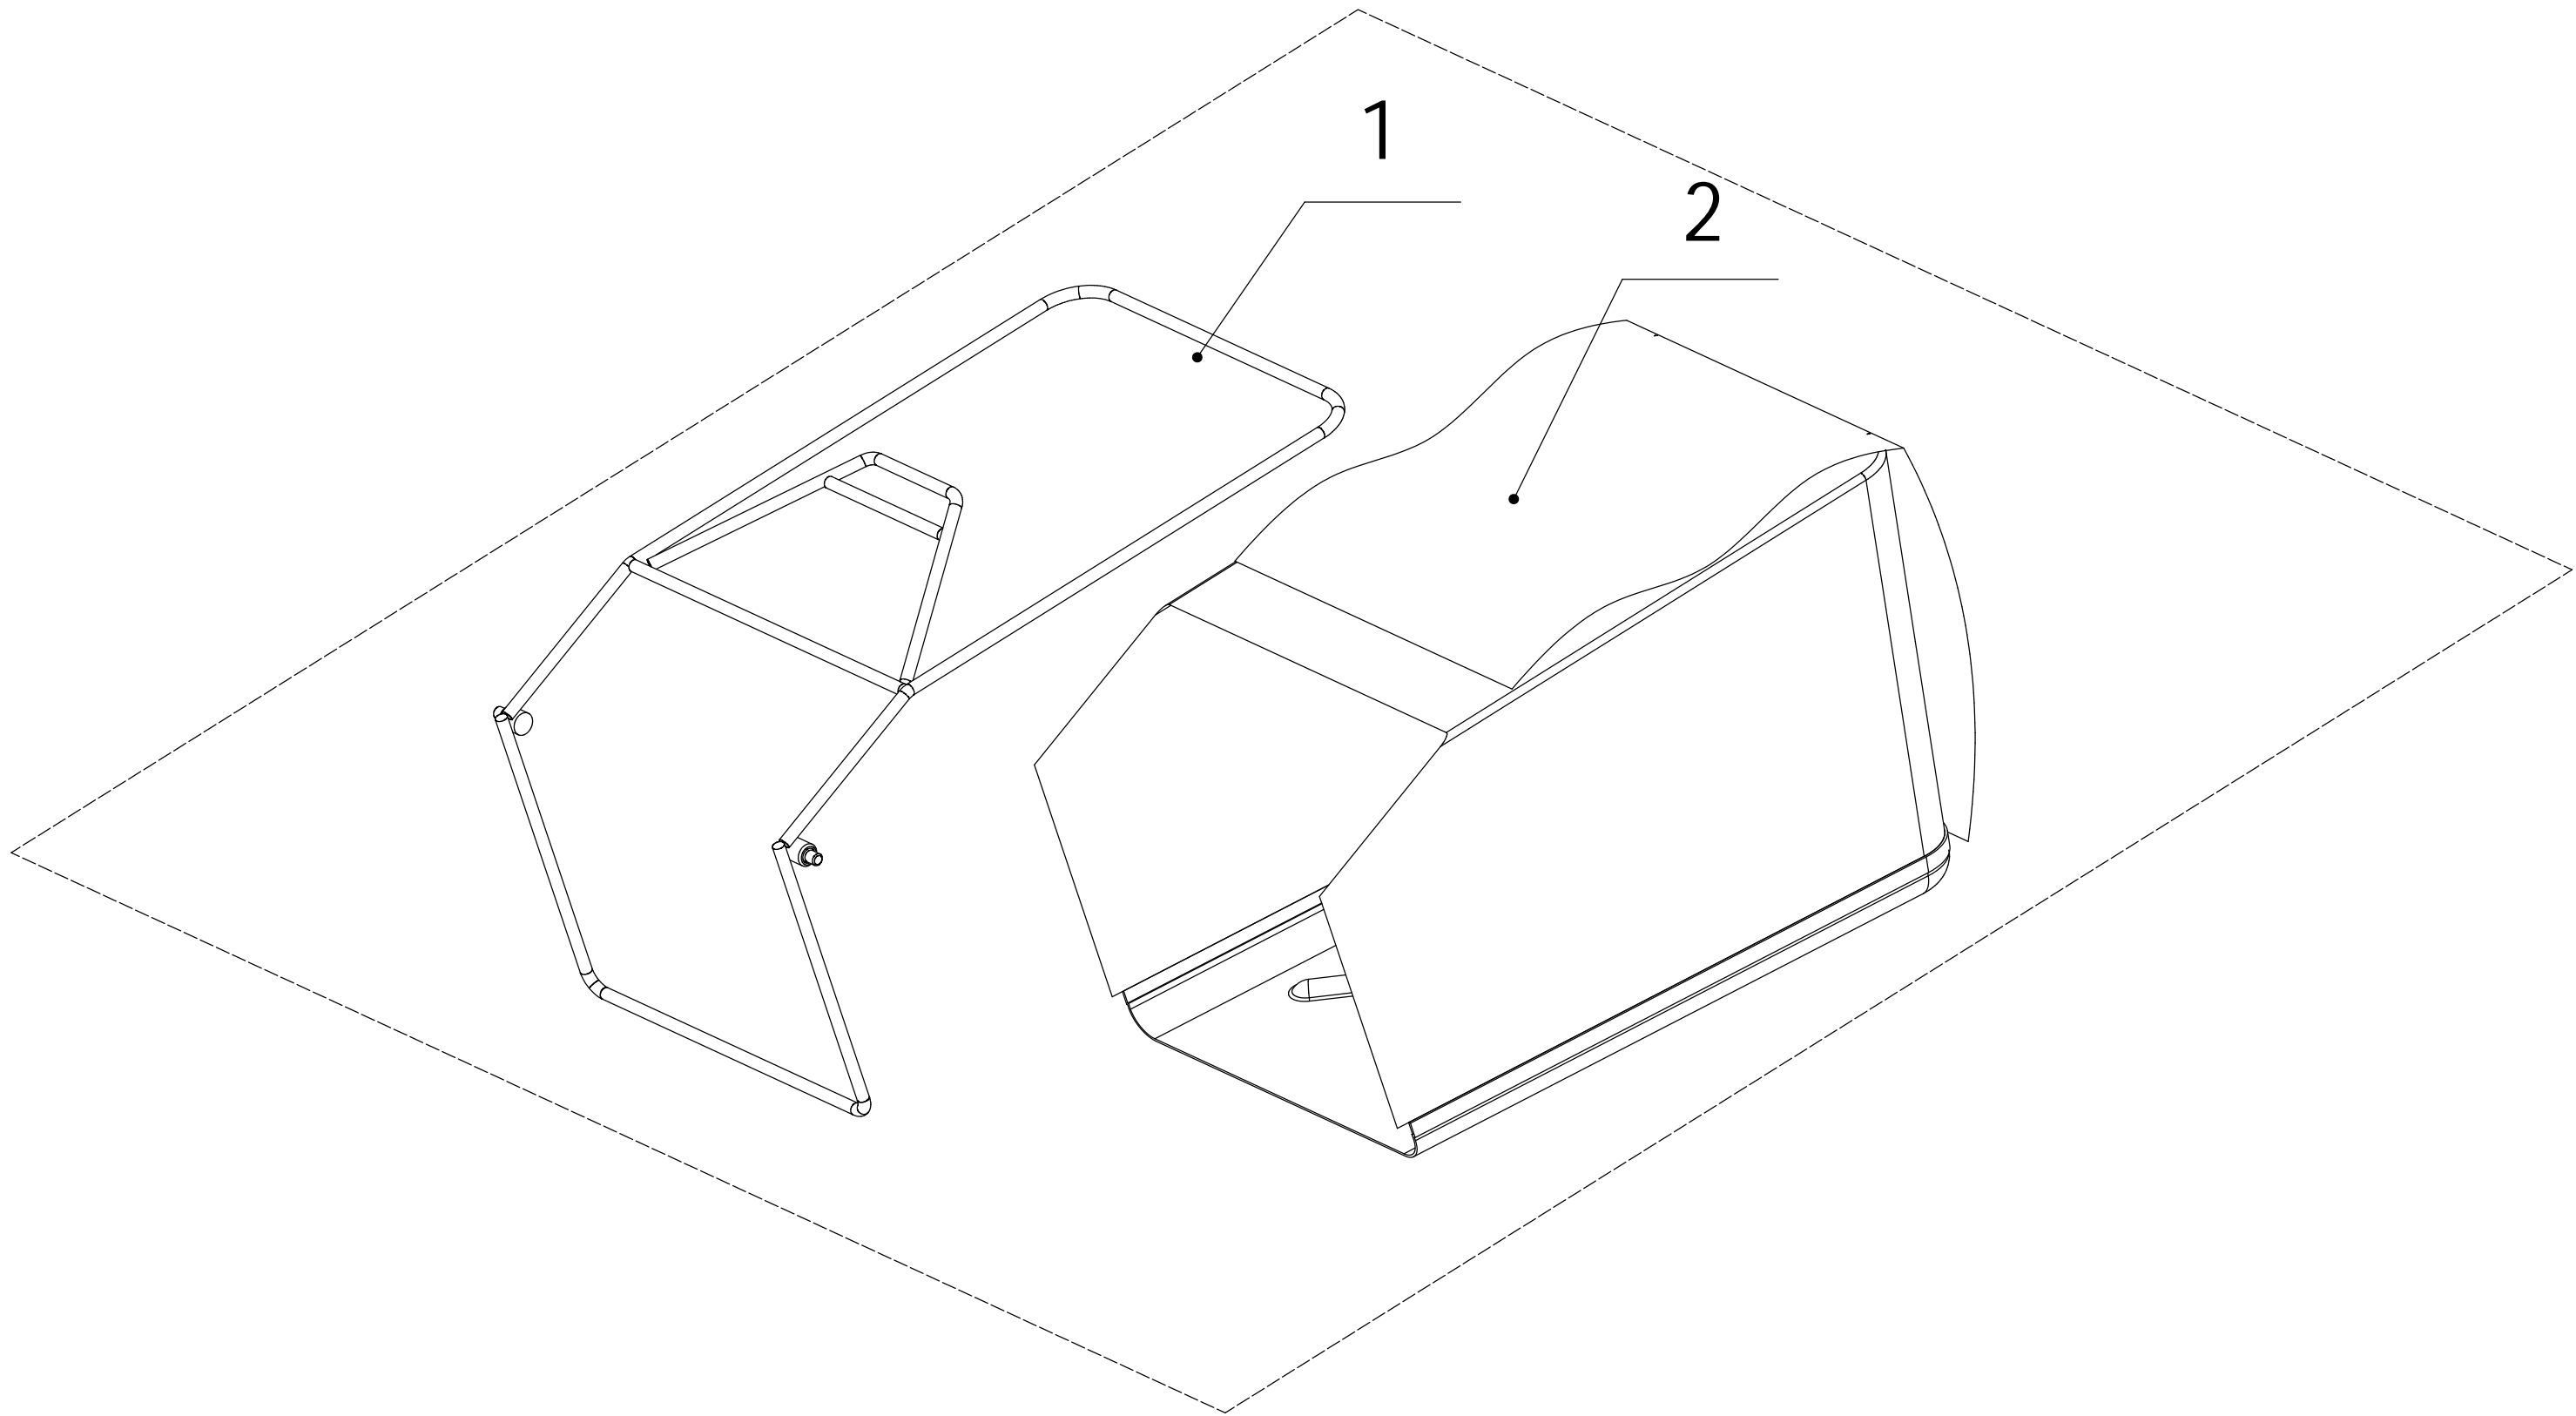

7 Grass Catcher

Part 7 - Grasscatcher Spare parts		
No.	ID Zboží	Název
1	5040602010/22	Grass Catcher Frame
2	5040603010/84	Grass Bag