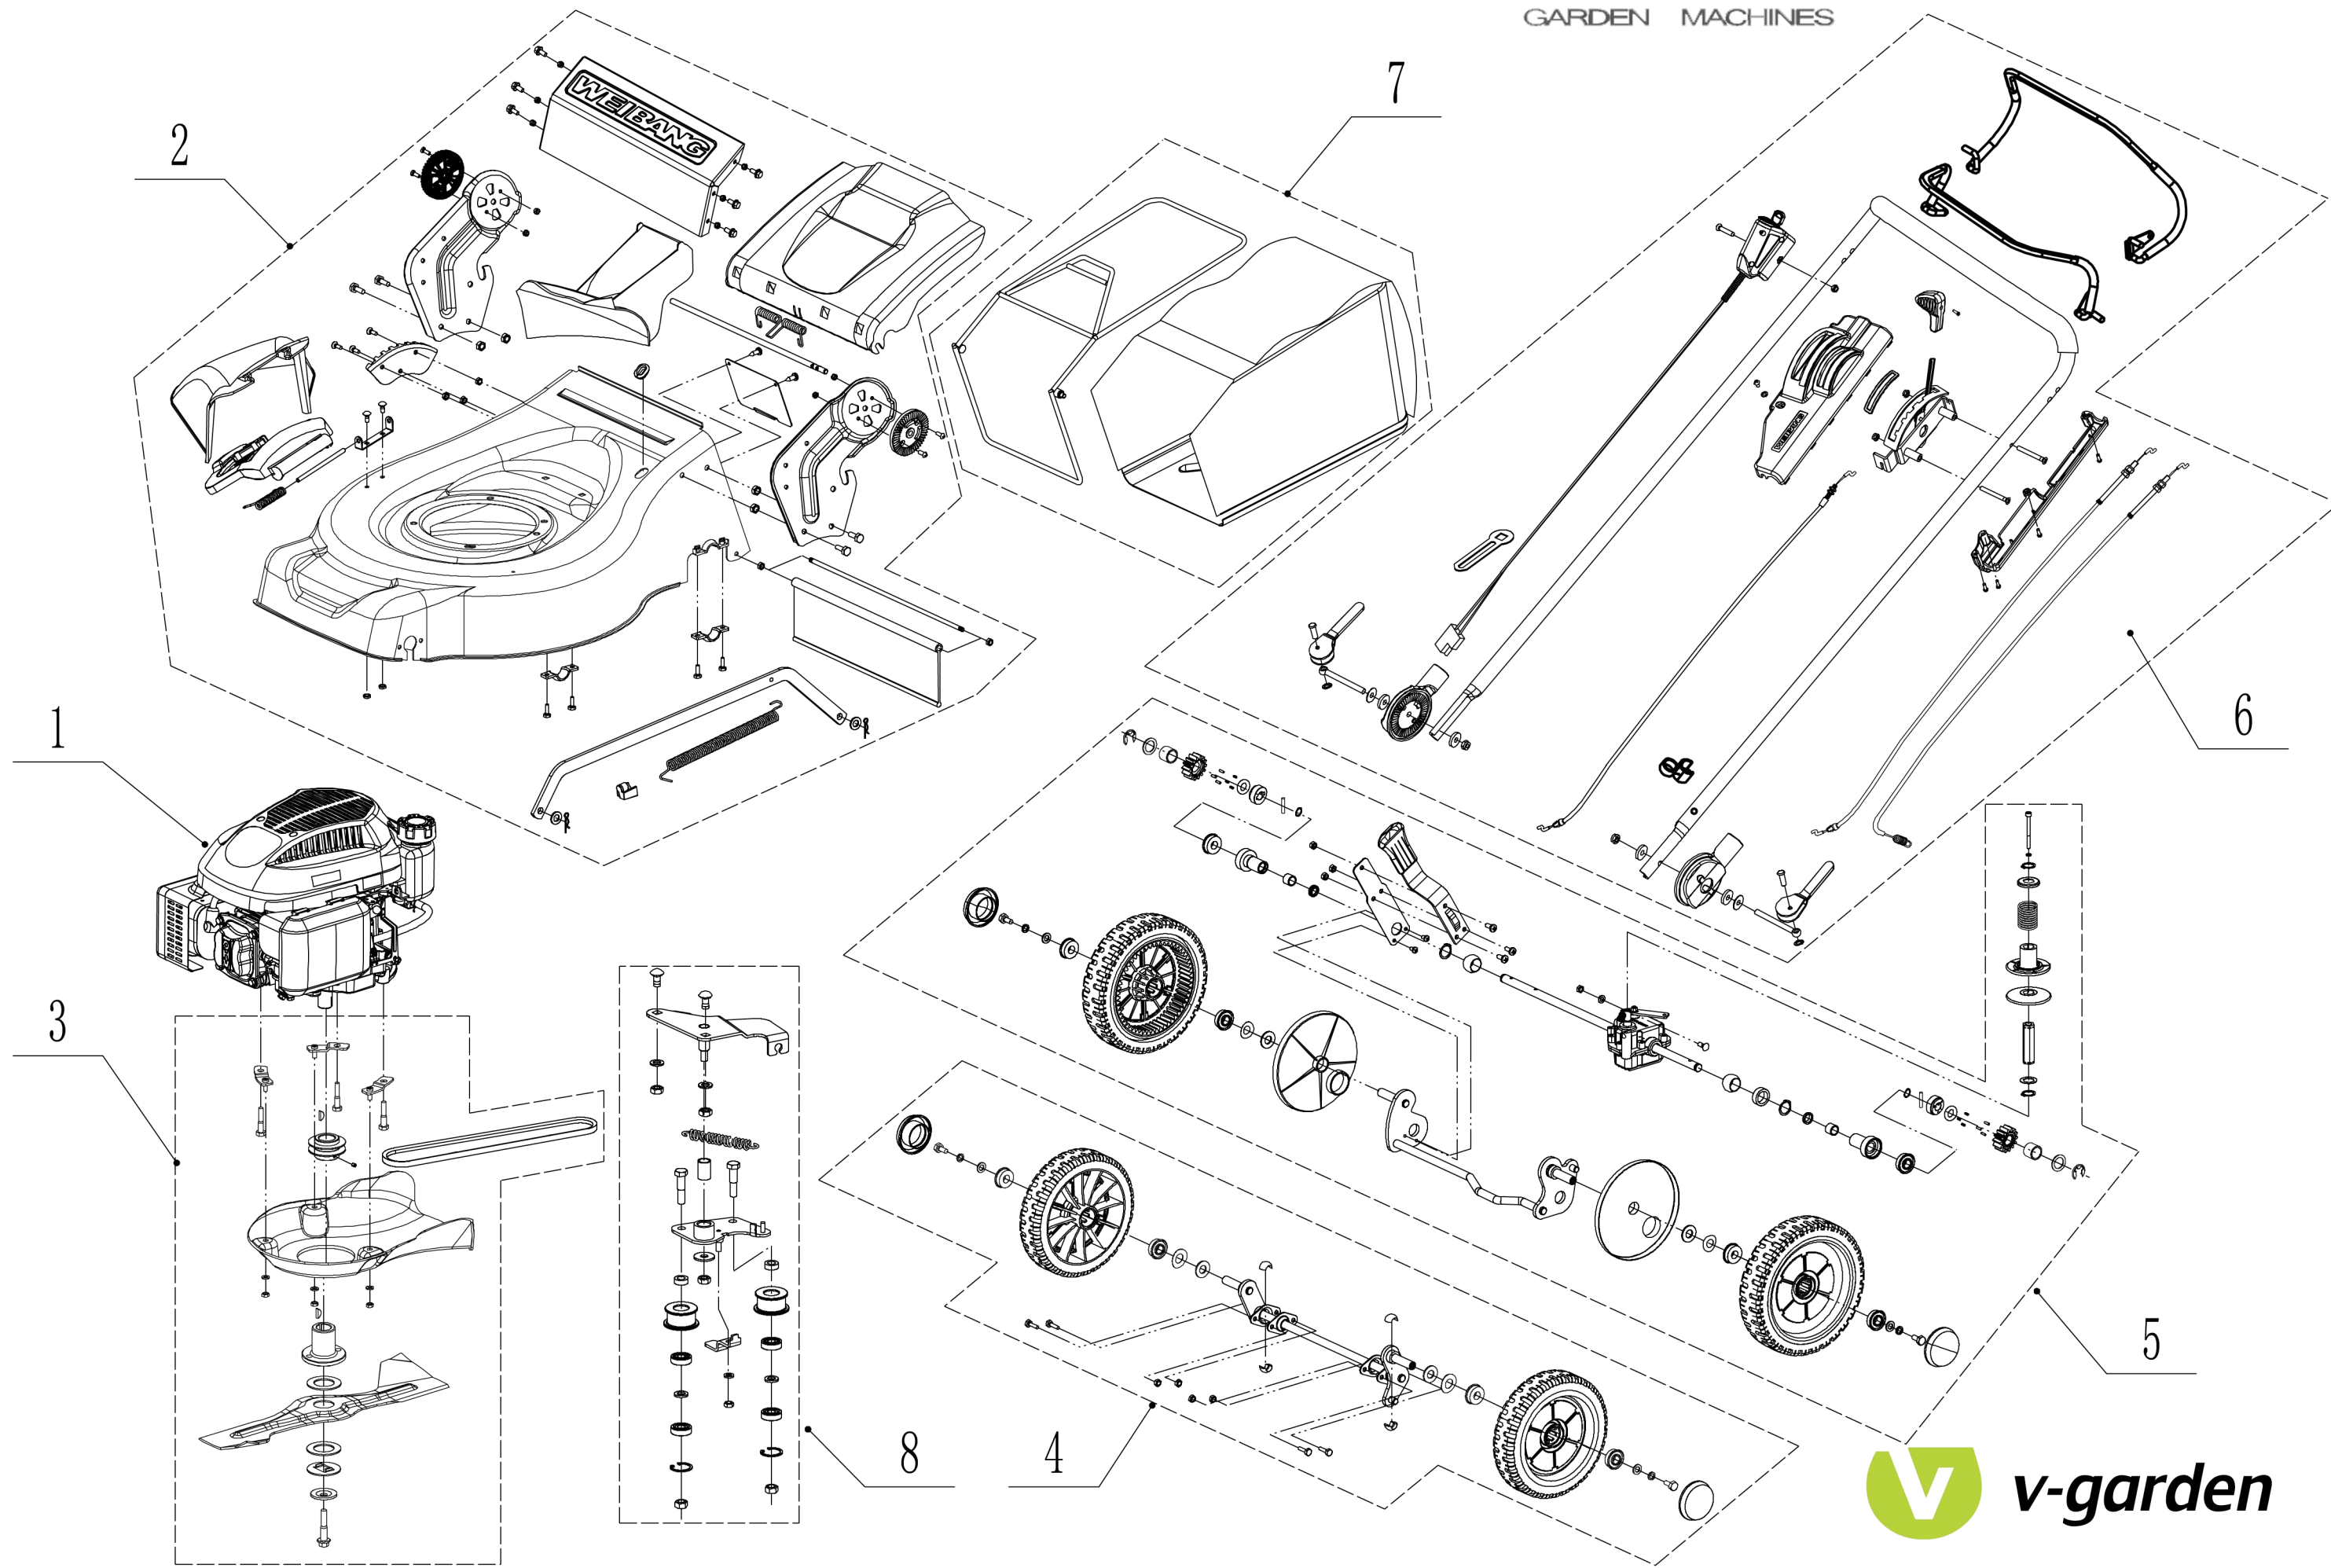

Weibang WB 506 SCVE 7in1

2021

WEIBANG[®]
GARDEN MACHINES

2 Main Body

Part 2 - Main Body Spare parts		
No.	ID Zboží	Název
1	5040101015/49	Chassis
2	0102008016	Bolt - M8x16
3	0104005012	Screw - M5x12
4	AVSA000000040/22	Tooth Disc
5	4560112010K/40	Right Handle Bracket
6	0202005000	Lock Nut - M5
7	0202008000	Lock Nut - M8
8	4560111010K/40	Left Handle Bracket
9	0102006012	Bolt - M6x12
10	5040111030/49	Connector
11	0104006016	Screw - M6x16
12	4560110010/01	Graduator
13	0202006000	Lock Nut - M6
14	5040108010	Side Discharge Deflector
15	5040107012	Side Discharge Cover Kit
16	5020119010	Spring - Side Discharge Cover
17	5020120010/02	Pivot - Side Discharge Cover
18	0107006014	Square Neck Bolt
19	5020118010/02	Side Discharge Cover Bracket
22	0204006000	Lock Nut - M6
23	5320114020/01	Upper Bearing Bracket
24	5040113010	Trailing Flap
25	5040112010/02	Pivot - Trailing Flap
26	5040104010	Mulching Plug
27	5360122010	Rubber Ring
28	5040106010/02	Pivot - Rear Cover
29	5360118010	Spring - Grass Bag Flap
30	5040105010	Grass Bag Flap
31	0301010000	Flat Washer
32	WB2100020102/01	Connecting Rod Spring
33	5040109050/40	Connecting Rod
34	5320333010	Spring Clip
35	5360105010D/49	Shield
36	0106004009	St Screw - ST4.2x9.5
37	4560109012	Spring Bracket

3 Blade System

Part 3 - Blade System Spare parts		
No.	ID Zboží	Název
1	5360111010/02	Engine Washer 1
2	5360112010/02	Engine Washer 2
3	5320115010	Screw - M3/8x16x25
4	4510401010	Key
5	4560402040/02	Engine Pulley
6	0105006006	Screw - M6x6
7	5620133010S	V Belt - V10x835 30°
8	5040102010	Belt Shield
9	0302006000	Big Flat Washer
10	0202006000	Lock Nut - M6
12	5320404020/02	Adapter
13	5310402010	Friction Washer
14	5020405010A/32	Big wing Blade
15	5310404010/02	Lock Disc
16	5310406010/04	Dish Washer
17	5320405011	Central Bolt - 3/8-24x55