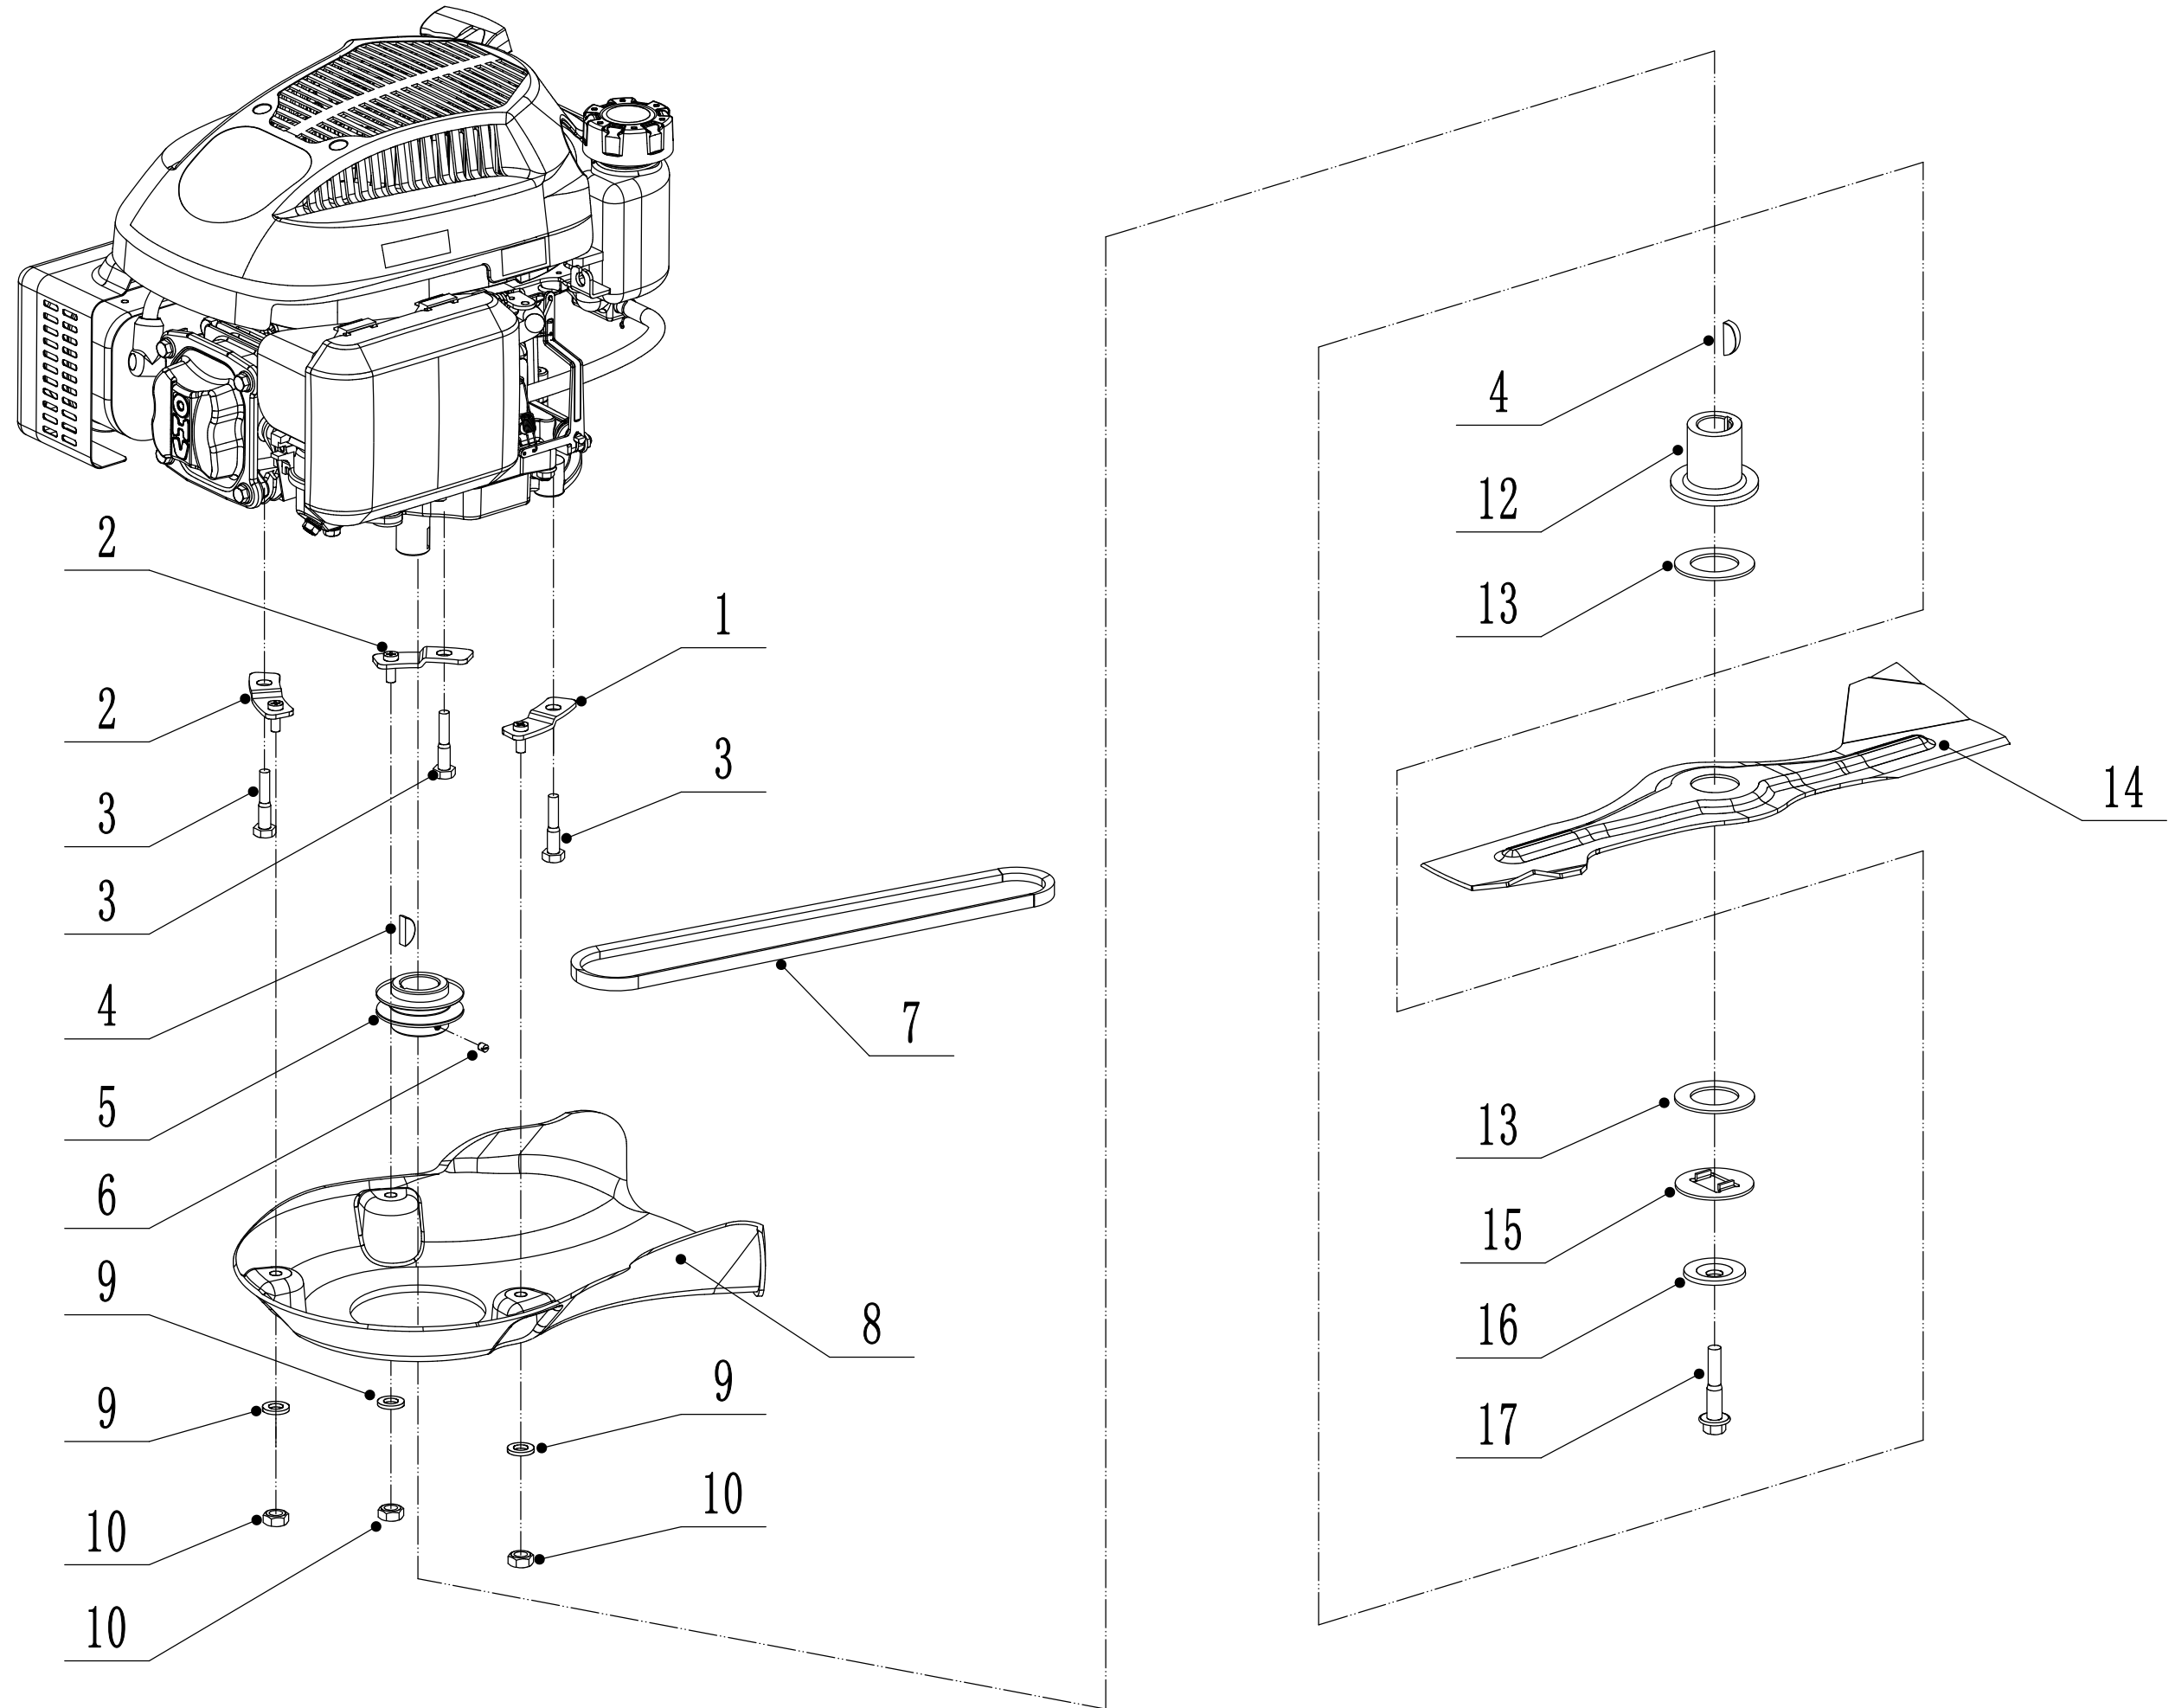

Weibang WB 506 SCVE 7in1

2021

WEIBANG[®]
GARDEN MACHINES

2 Main Body

Part 2 - Main Body Spare parts		
No.	ID Zboží	Název
1	5040101015/49	Chassis
2	0102008016	Bolt - M8x16
3	0104005012	Screw - M5x12
4	AVSA000000040/22	Tooth Disc
5	4560112010K/40	Right Handle Bracket
6	0202005000	Lock Nut - M5
7	0202008000	Lock Nut - M8
8	4560111010K/40	Left Handle Bracket
9	0102006012	Bolt - M6x12
10	5040111030/49	Connector
11	0104006016	Screw - M6x16
12	4560110010/01	Graduator
13	0202006000	Lock Nut - M6
14	5040108010	Side Discharge Deflector
15	5040107012	Side Discharge Cover Kit
16	5020119010	Spring - Side Discharge Cover
17	5020120010/02	Pivot - Side Discharge Cover
18	0107006014	Square Neck Bolt
19	5020118010/02	Side Discharge Cover Bracket
22	0204006000	Lock Nut - M6
23	5320114020/01	Upper Bearing Bracket
24	5040113010	Trailing Flap
25	5040112010/02	Pivot - Trailing Flap
26	5040104010	Mulching Plug
27	5360122010	Rubber Ring
28	5040106010/02	Pivot - Rear Cover
29	5360118010	Spring - Grass Bag Flap
30	5040105010	Grass Bag Flap
31	0301010000	Flat Washer
32	WB2100020102/01	Connecting Rod Spring
33	5040109050/40	Connecting Rod
34	5320333010	Spring Clip
35	5360105010D/49	Shield
36	0106004009	St Screw - ST4.2x9.5
37	4560109012	Spring Bracket

3 Blade System

Part 3 - Blade System Spare parts		
No.	ID Zboží	Název
1	5360111010/02	Engine Washer 1
2	5360112010/02	Engine Washer 2
3	5320115010	Screw - M3/8x16x25
4	4510401010	Key
5	4560402040/02	Engine Pulley
6	0105006006	Screw - M6x6
7	5620133010S	V Belt - V10x835 30°
8	5040102010	Belt Shield
9	0302006000	Big Flat Washer
10	0202006000	Lock Nut - M6
12	5320404020/02	Adapter
13	5310402010	Friction Washer
14	5020405010A/32	Big wing Blade
15	5310404010/02	Lock Disc
16	5310406010/04	Dish Washer
17	5320405011	Central Bolt - 3/8-24x55