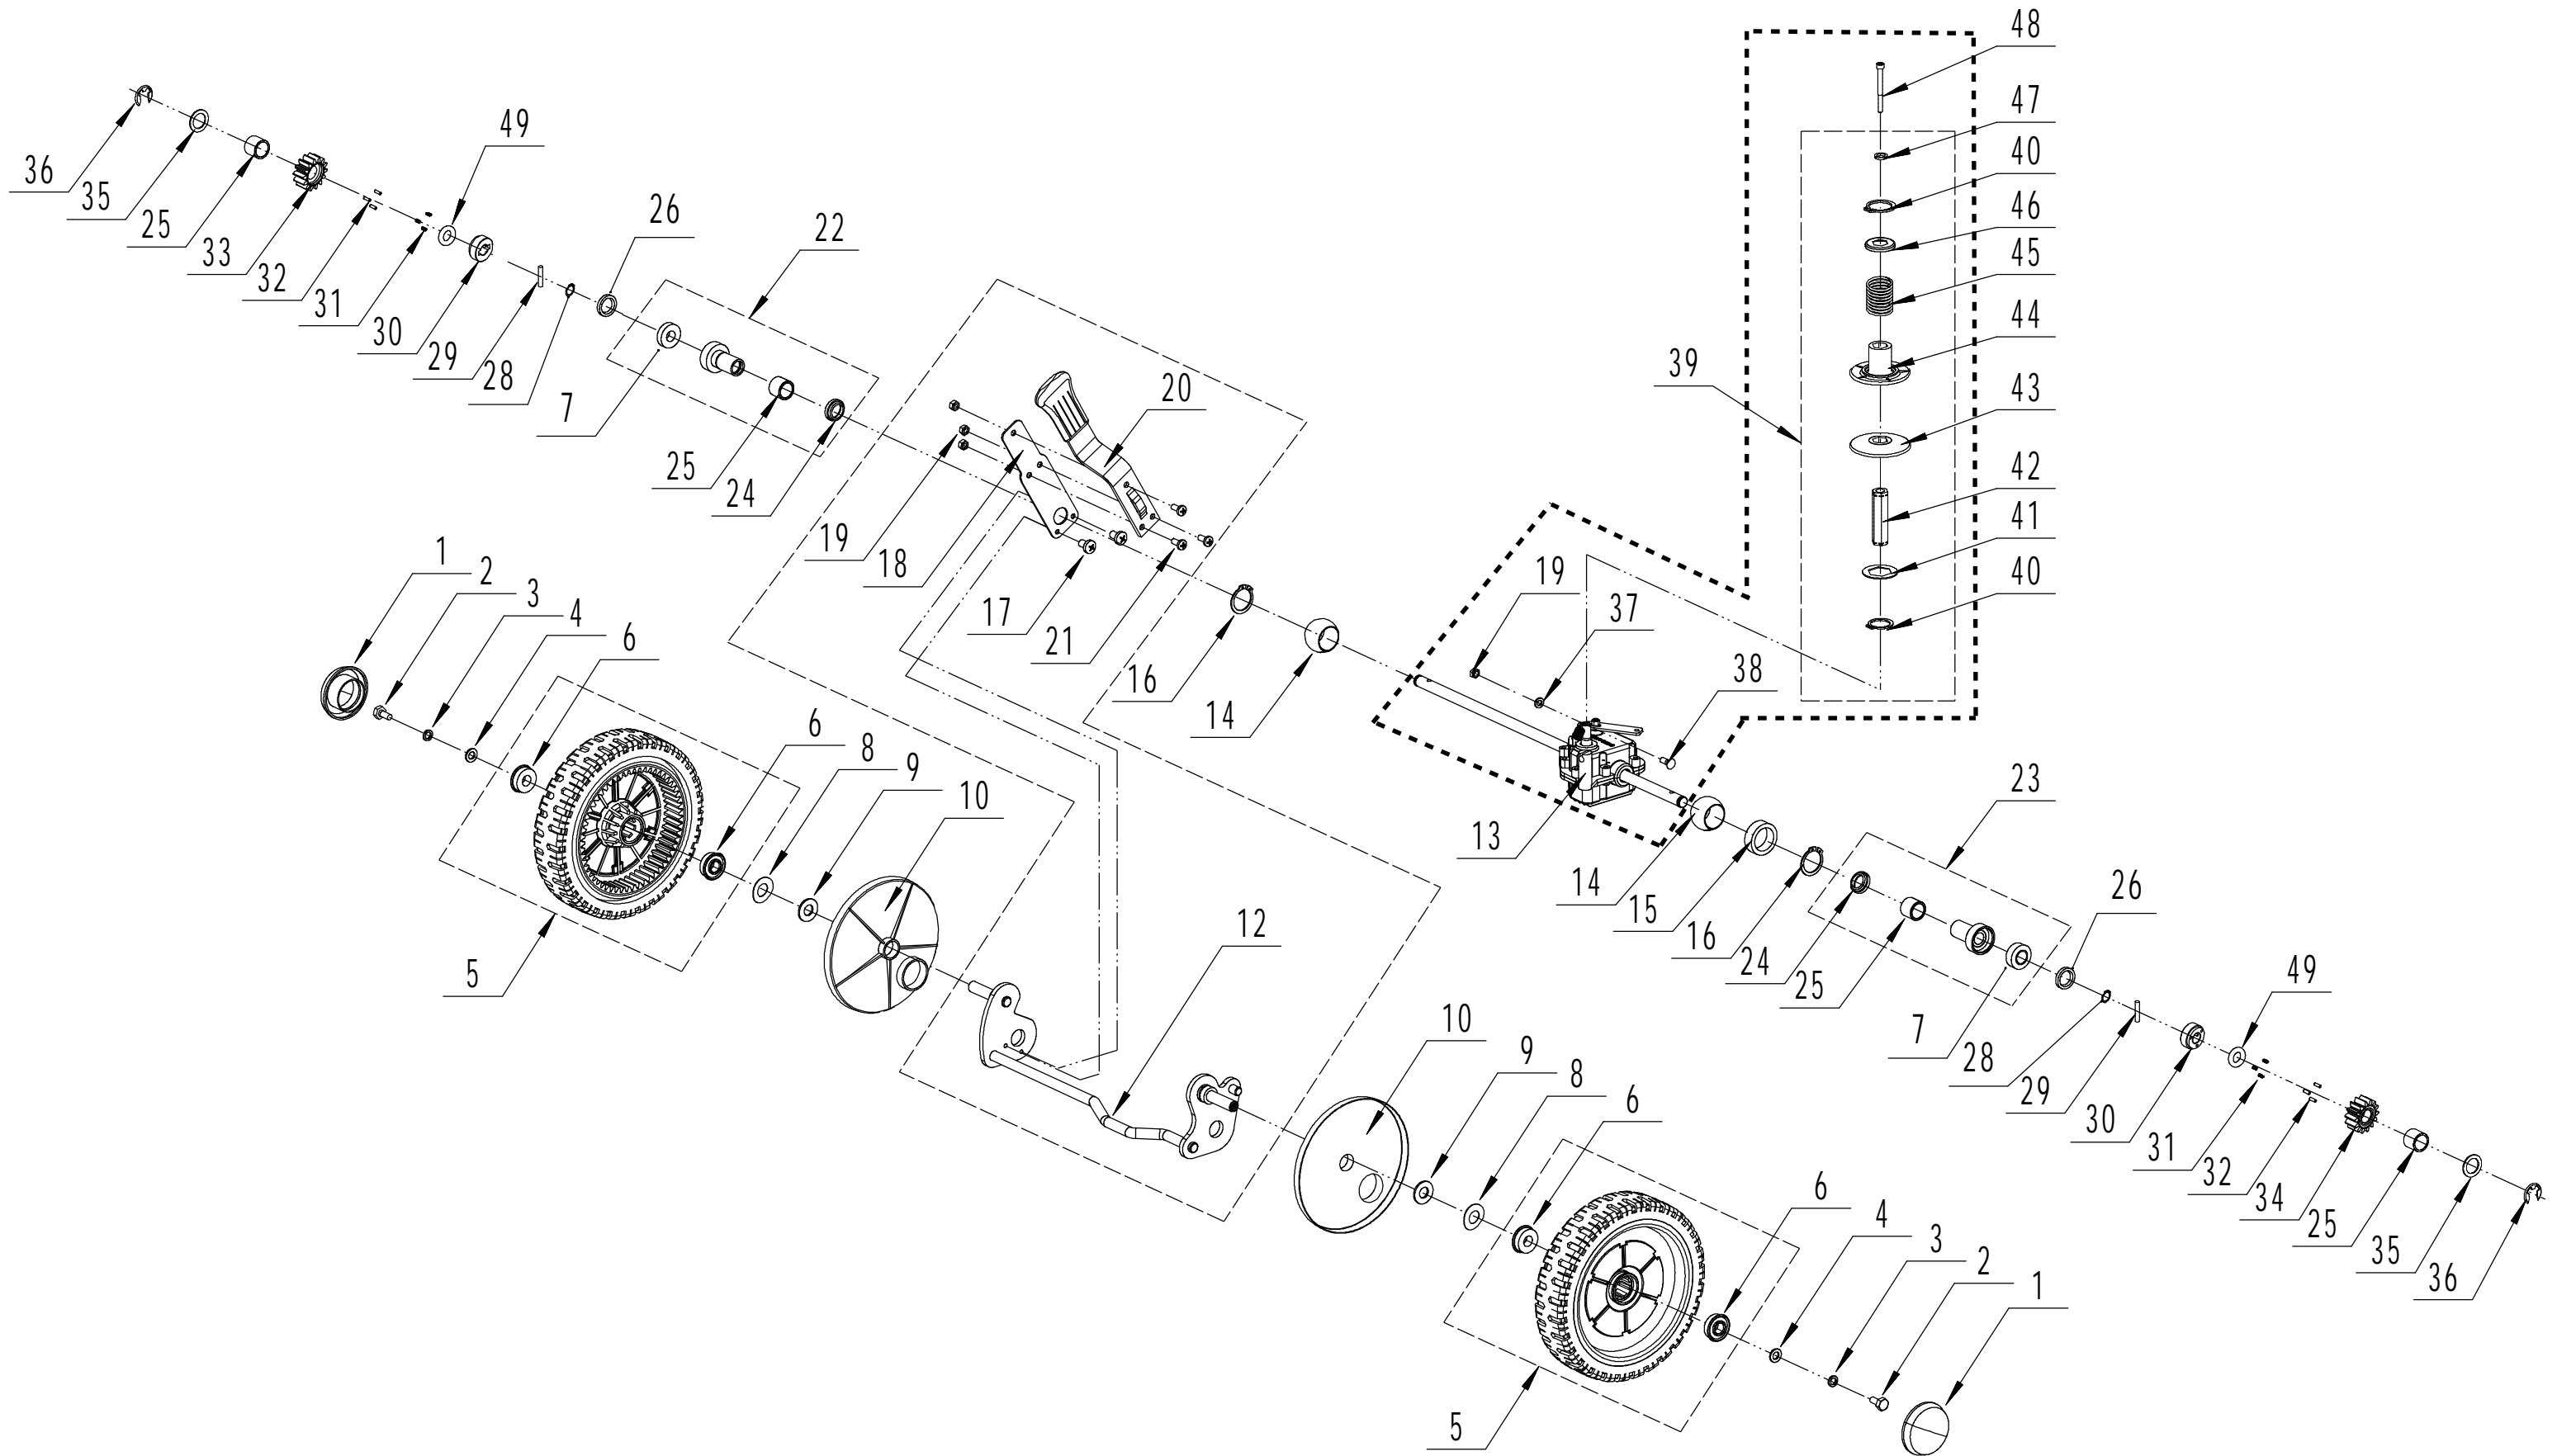

5 Rear axle

Part 5 - Rear Axle Spare parts		
No.	ID Zboží	Název
1	5310214010	Wheel Cap
2	0101008015	Bolt - M8x15
3	0401008000	Spring Washer
4	0301008000	Flat Washer
5	5340309010/40	Wheel
6	5310213010	Bearing
7	R8-2RS	Bearing
8	5310211010/02	Spacer
9	5310210010/02	Wheel Axis Washer
10	5340312010	Anti-Dust Shield
12	5040301013/01	Rear Axle Weldment
13	Y20504V0P	Rear Transmission
14	5320328010	Nylon Spherical Bearing
15	5320329010/02	Rear Transmission Partition
16	1001020000	Check Ring For Shaft
17	0113005008	Screw - M5x8
18	5360311010/22	Spring Of Adjustment Lever
19	0202006000	Lock Nut - M6
20	5360310010/40	Adjustment Lever
21	0101006014	Bolt - M6x14
22	Y065321	Right Bearing Assembly
23	Y065320	Left Bearing Assembly
24	5320327010	Dustproof Ring
25	5320326010P	Bearing
26	GM48S010000010	Spacer
28	1001012000	Check Ring For Shaft
29	HQ000100060	Pin For Ratchet
30	HQ000100050	Ratchet
31	HQ000100040	Spring
32	HQ000100030	Pin
33	HQ000100020	Right Drive Pinion
34	HQ000100010	Left Drive Pinion
35	5020311010/04	Friction Mat
36	1301009000	Check Ring
37	0301006000	Flat Washer
38	0107006014	Bolt - M6x14
39	Y115380	Speed Variator Assembly
40	1001017000	Check Ring For Shaft
41	4820320010/02	Inner Hex Washer
42	4820321010/02	Hex Adapter
43	5380309010	Lower Pulley Disc
44	5380308010	Active Pulley Disc
45	4820324010	Pressing Spring
46	4820325010/02	Spring Cap
47	0401005000	Spring Washer

No.	ID Zboží	Název
48	0103005055	Bolt - M5x55
49	1401025015	O Sealing Ring