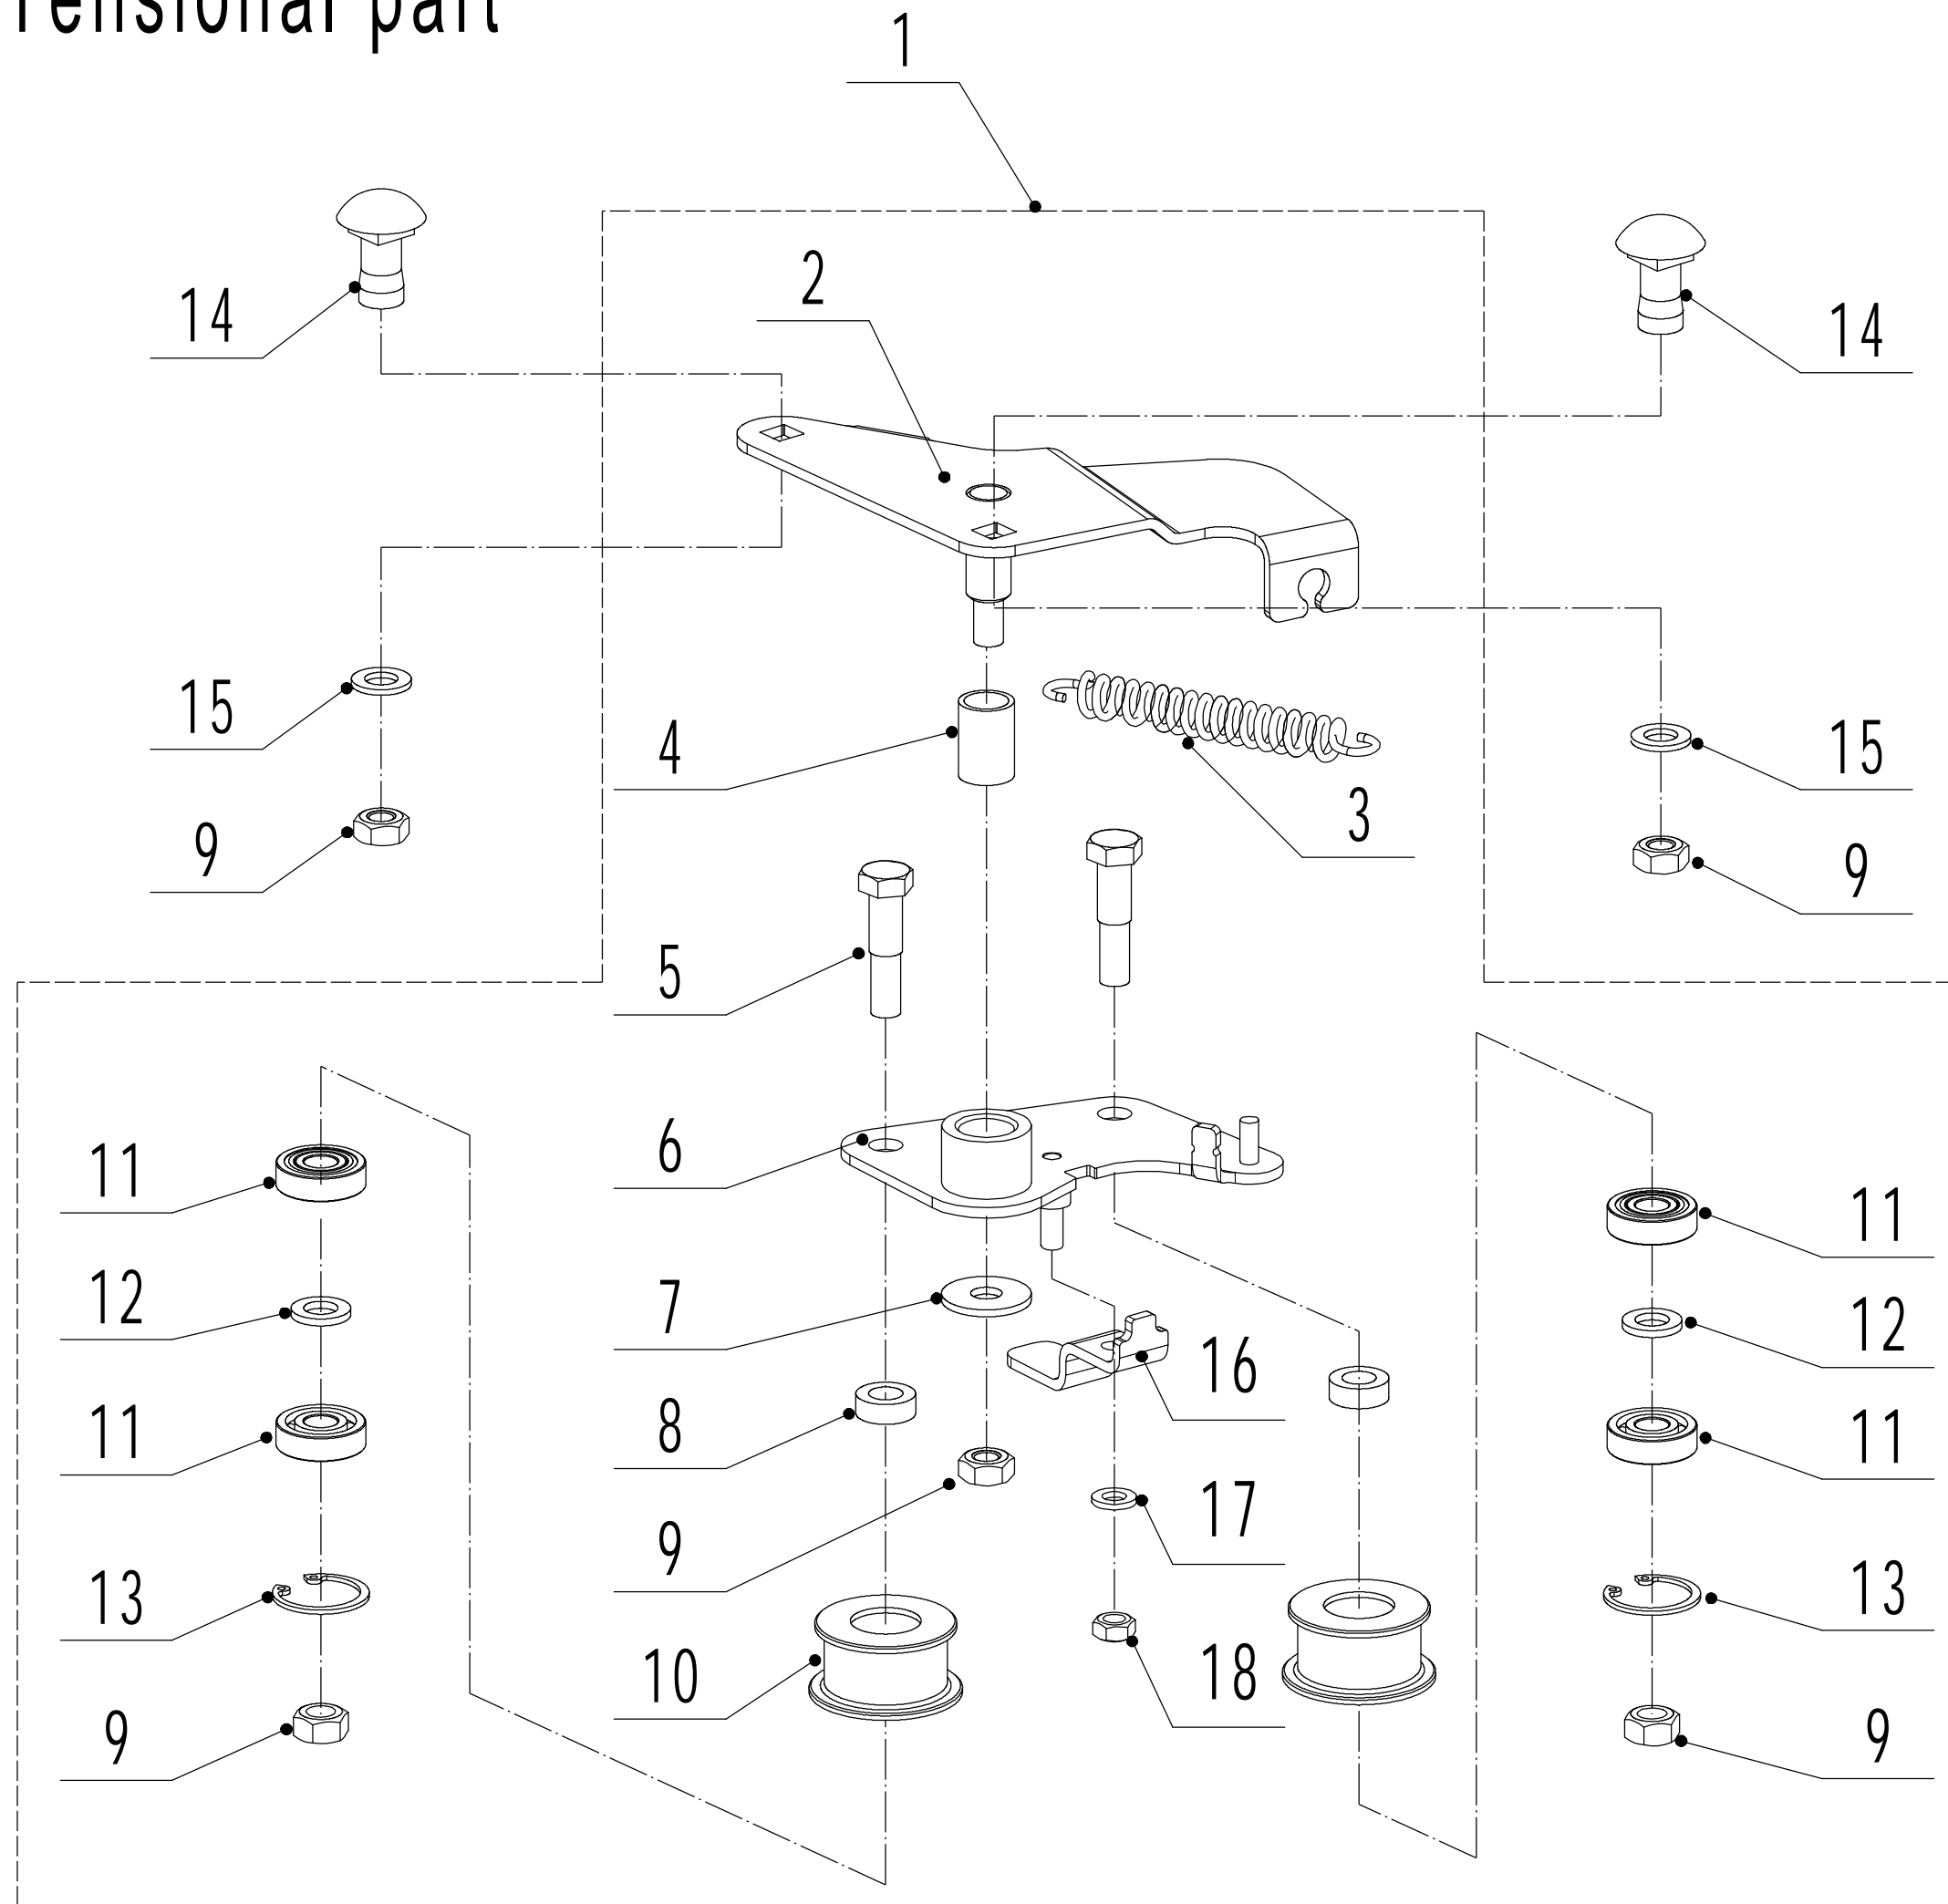

No.	ID Zboží	Název
48	0103005055	Bolt - M5x55
49	1401025015	O Sealing Ring

6 Handle And Controls

Part 6 - Handle and Controls Spare parts		
No.	ID Zboží	Název
1	5020501020SE/49	Handle
2	GM56E010000081	Handle Sheath
3	5320511030S/40	Clutch Lever Weldment
4	5320503020S/40	Brake Lever Weldment
5	5020501030S	Control Box Upper Cover
6	5380508010	Speed Control Grip
7	0106003013	Screw - ST2.9x13
8	0202006000	Lock Nut
9	0108006060	Screw - M6x60
10	GM48H010000020	throttle cover
11	5020501040S	Control Box Lower Cover
12	LH194-1225	Brake Cable
13	BS120-1140	Clutch Calbe
14	0113040018	Screw
15	ZD8/200	Cable tie
16	40E0109000	Pressing Cable Bracket
17	0108006030	Cross Slot bolt
18	YJQD/504	Button Start Assembly
19	5360505010K	Speed Control Bracket
20	0202005000	Lock Nut - M5
21	5360506011	Speed Control Cable Bolt
22	TX130-1060-A	Speed Control Cable
23	0301005000	Flat Washer
24	0104005012	Screw - M5x12
25	4510114030	Fix Cap
26	GM48S000000100	Connecting Bolt
27	GM56A100400000	Lock Lever
28	0801008025	Axis Pin - 8x25
29	GM56A100000040/04	Spacer
30	GM56A100000050/01	Spacer
31	GM48S030200000	Tooth Disc Kit
32	0203008000	Lock Nut - M8

7 Grass Catcher

Part 7 - Grasscatcher Spare parts		
No.	ID Zboží	Název
1	5040602010/22	Grass Catcher Frame
2	5040603010/84	Grass Bag

8 Tensional part

Part 8 - Variable Speed Pulley Spare parts		
No.	ID Zboží	Název
1	Y094560A1	Tensional Pully Assembly
2	5040114010A1/02	Tensional Arm Bracket
3	4820114010	Tensional Spring
4	4820112010	Nylon Bush
5	5340131010/02	Tensional Pulley Bolt
6	5040115010A1/02	Tensional Arm Weldment
7	0302008000	Big Flat Washer - M8
8	5340129010/02	Spacer1
9	0202008000	Lock Nut - M8
10	5340128010	Tensional Pulley
11	609/2RS	Bearing
12	5340130010/02	Spacer2
13	1001024000	Check Ring For Shaft
14	0107008016	Square Neck Bolt - M8x16
15	0301008000	Flat Washer - 8
16	5040122010/02	Belt limit plate
17	0301006000	Flat Washer - 6
18	0202006000	Nut - M6