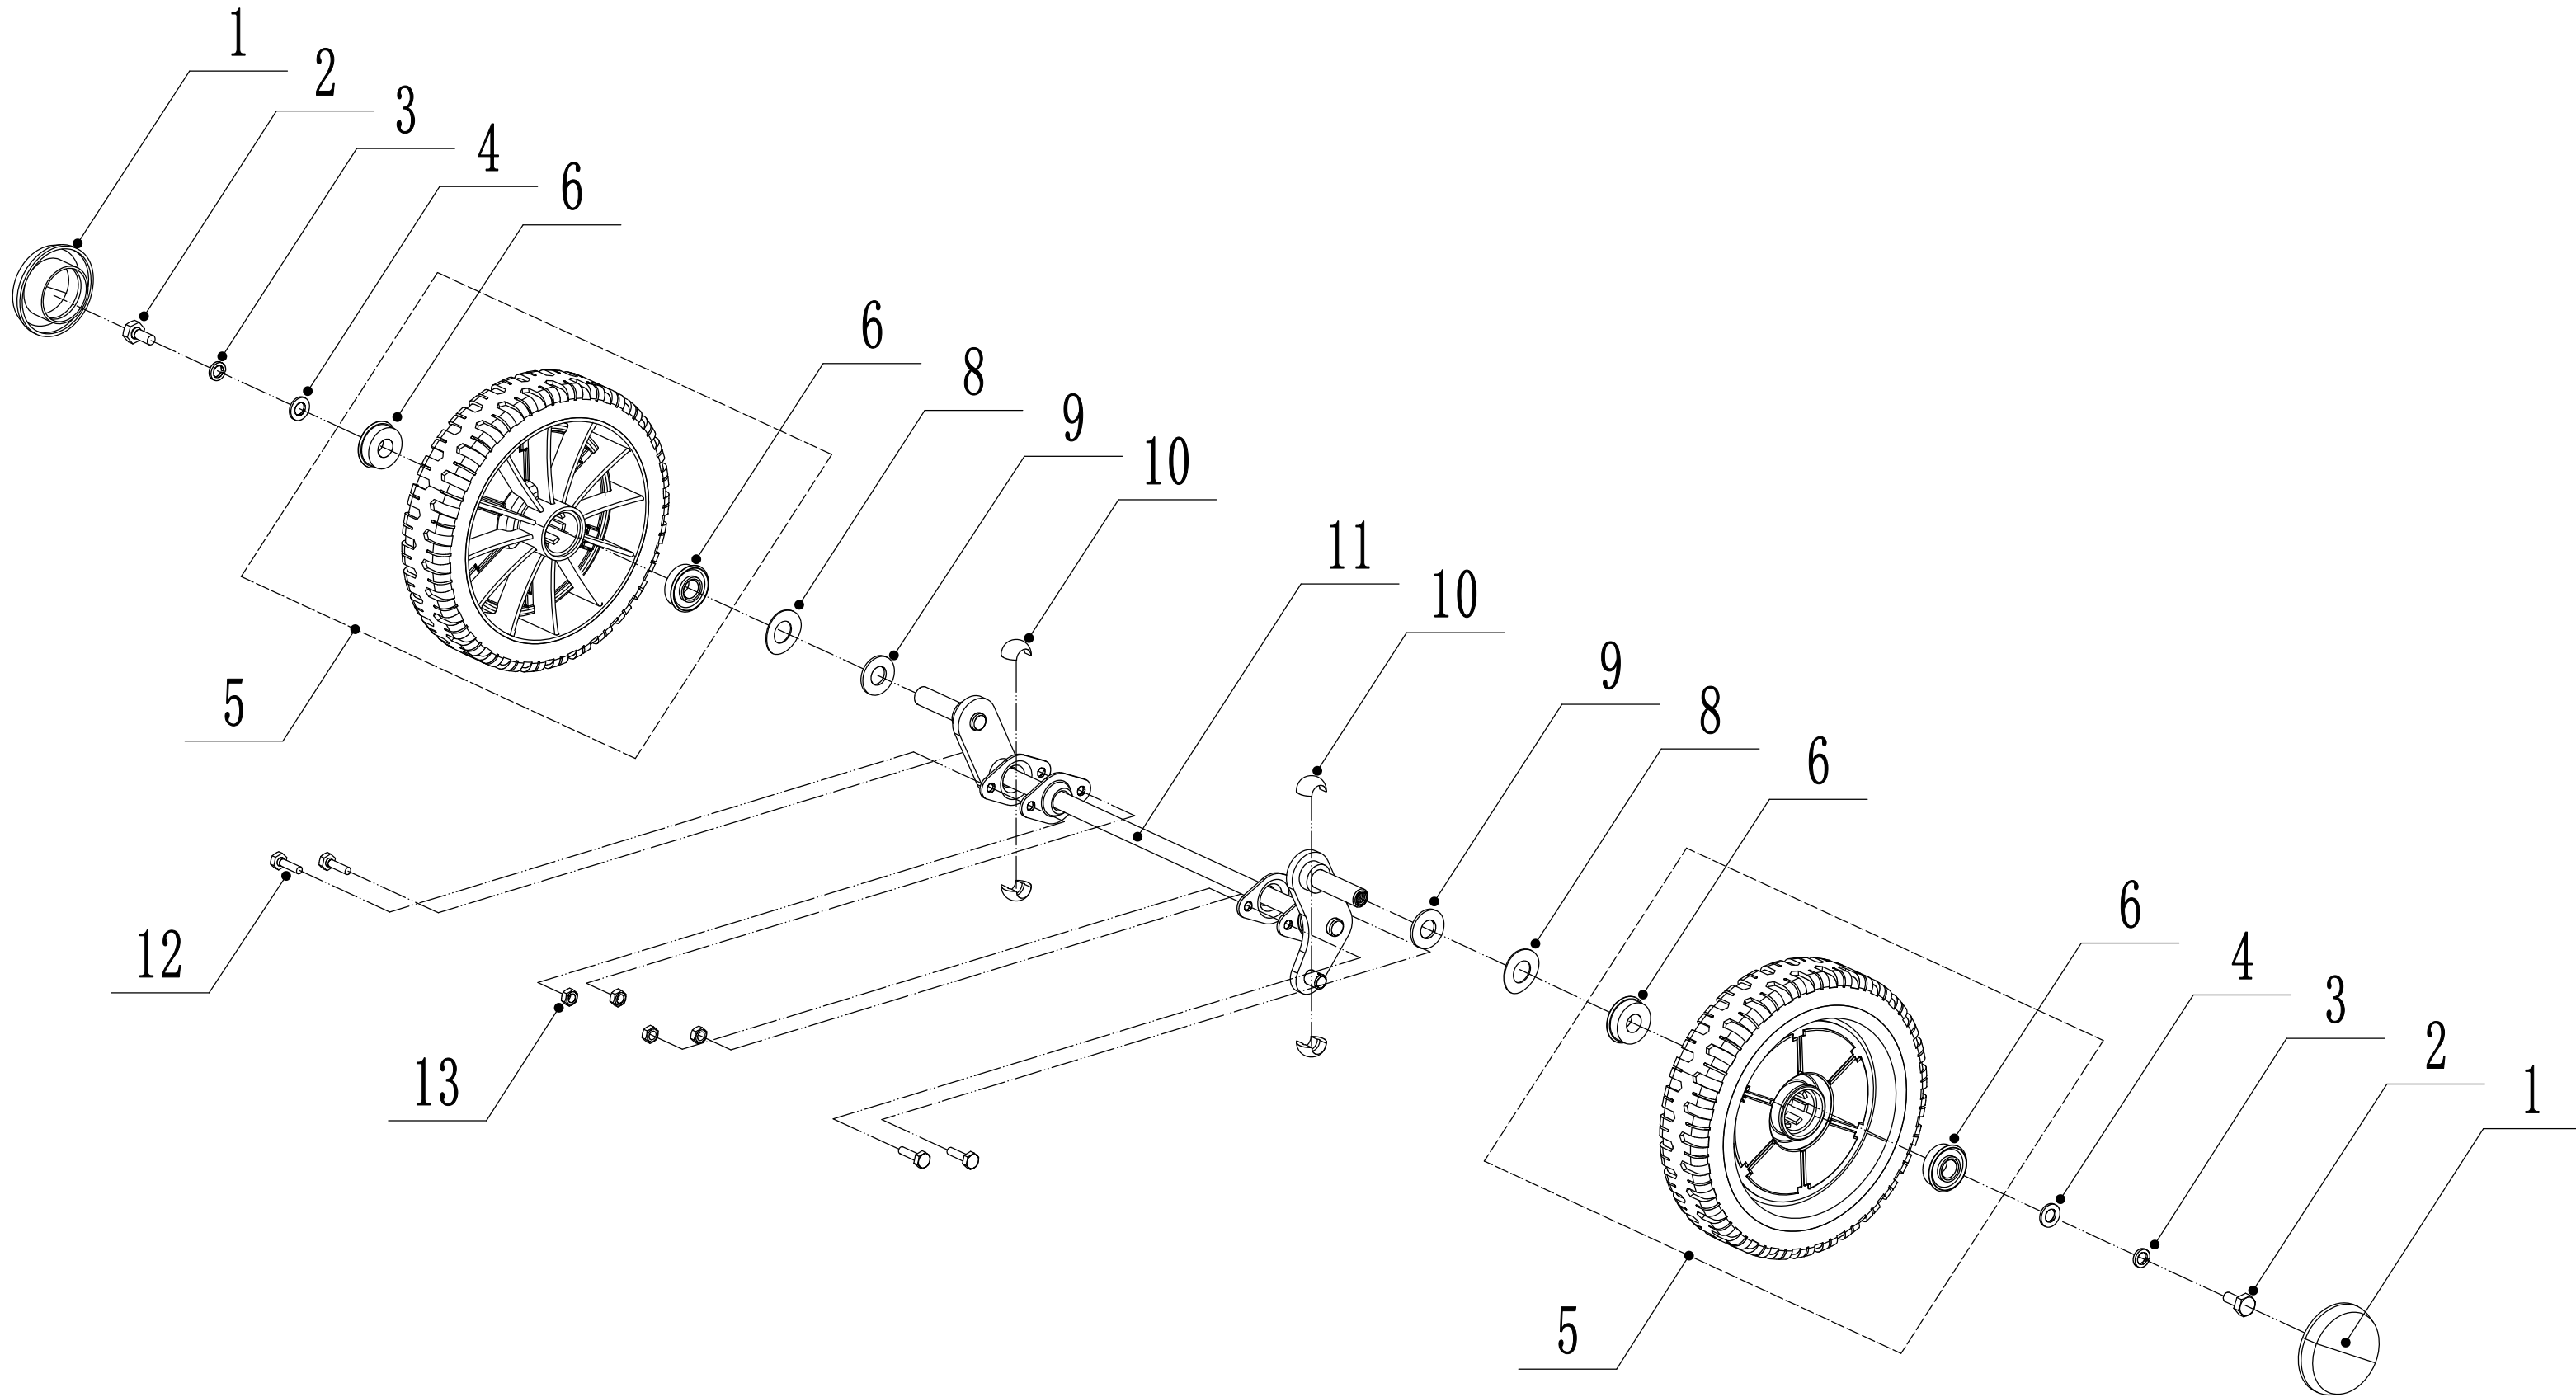

Weibang WB 506 SCVE 7in1

2021

WEIBANG[®]
GARDEN MACHINES

2 Main Body

Part 2 - Main Body Spare parts		
No.	ID Zboží	Název
1	5040101015/49	Chassis
2	0102008016	Bolt - M8x16
3	0104005012	Screw - M5x12
4	AVSA000000040/22	Tooth Disc
5	4560112010K/40	Right Handle Bracket
6	0202005000	Lock Nut - M5
7	0202008000	Lock Nut - M8
8	4560111010K/40	Left Handle Bracket
9	0102006012	Bolt - M6x12
10	5040111030/49	Connector
11	0104006016	Screw - M6x16
12	4560110010/01	Graduator
13	0202006000	Lock Nut - M6
14	5040108010	Side Discharge Deflector
15	5040107012	Side Discharge Cover Kit
16	5020119010	Spring - Side Discharge Cover
17	5020120010/02	Pivot - Side Discharge Cover
18	0107006014	Square Neck Bolt
19	5020118010/02	Side Discharge Cover Bracket
22	0204006000	Lock Nut - M6
23	5320114020/01	Upper Bearing Bracket
24	5040113010	Trailing Flap
25	5040112010/02	Pivot - Trailing Flap
26	5040104010	Mulching Plug
27	5360122010	Rubber Ring
28	5040106010/02	Pivot - Rear Cover
29	5360118010	Spring - Grass Bag Flap
30	5040105010	Grass Bag Flap
31	0301010000	Flat Washer
32	WB2100020102/01	Connecting Rod Spring
33	5040109050/40	Connecting Rod
34	5320333010	Spring Clip
35	5360105010D/49	Shield
36	0106004009	St Screw - ST4.2x9.5
37	4560109012	Spring Bracket

4 Front Axle

Part 4 - Front Axle Spare parts		
No.	ID Zboží	Název
1	5310214010	Wheel Cap
2	0101008015	Bolt - M8x15
3	0401008000	Spring Washer
4	0301008000	Flat Washer
5	5310212010/40	Wheel
6	5310213010	Bearing
8	5310211010/02	Spacer
9	5310210010/02	Wheel Axis Spacer
10	5310209010	Spherical Bearing
11	5040201020/01	Front Axle Welding
12	0102006012	Bolt - M6x12
13	0202006000	Lock Nut - M6