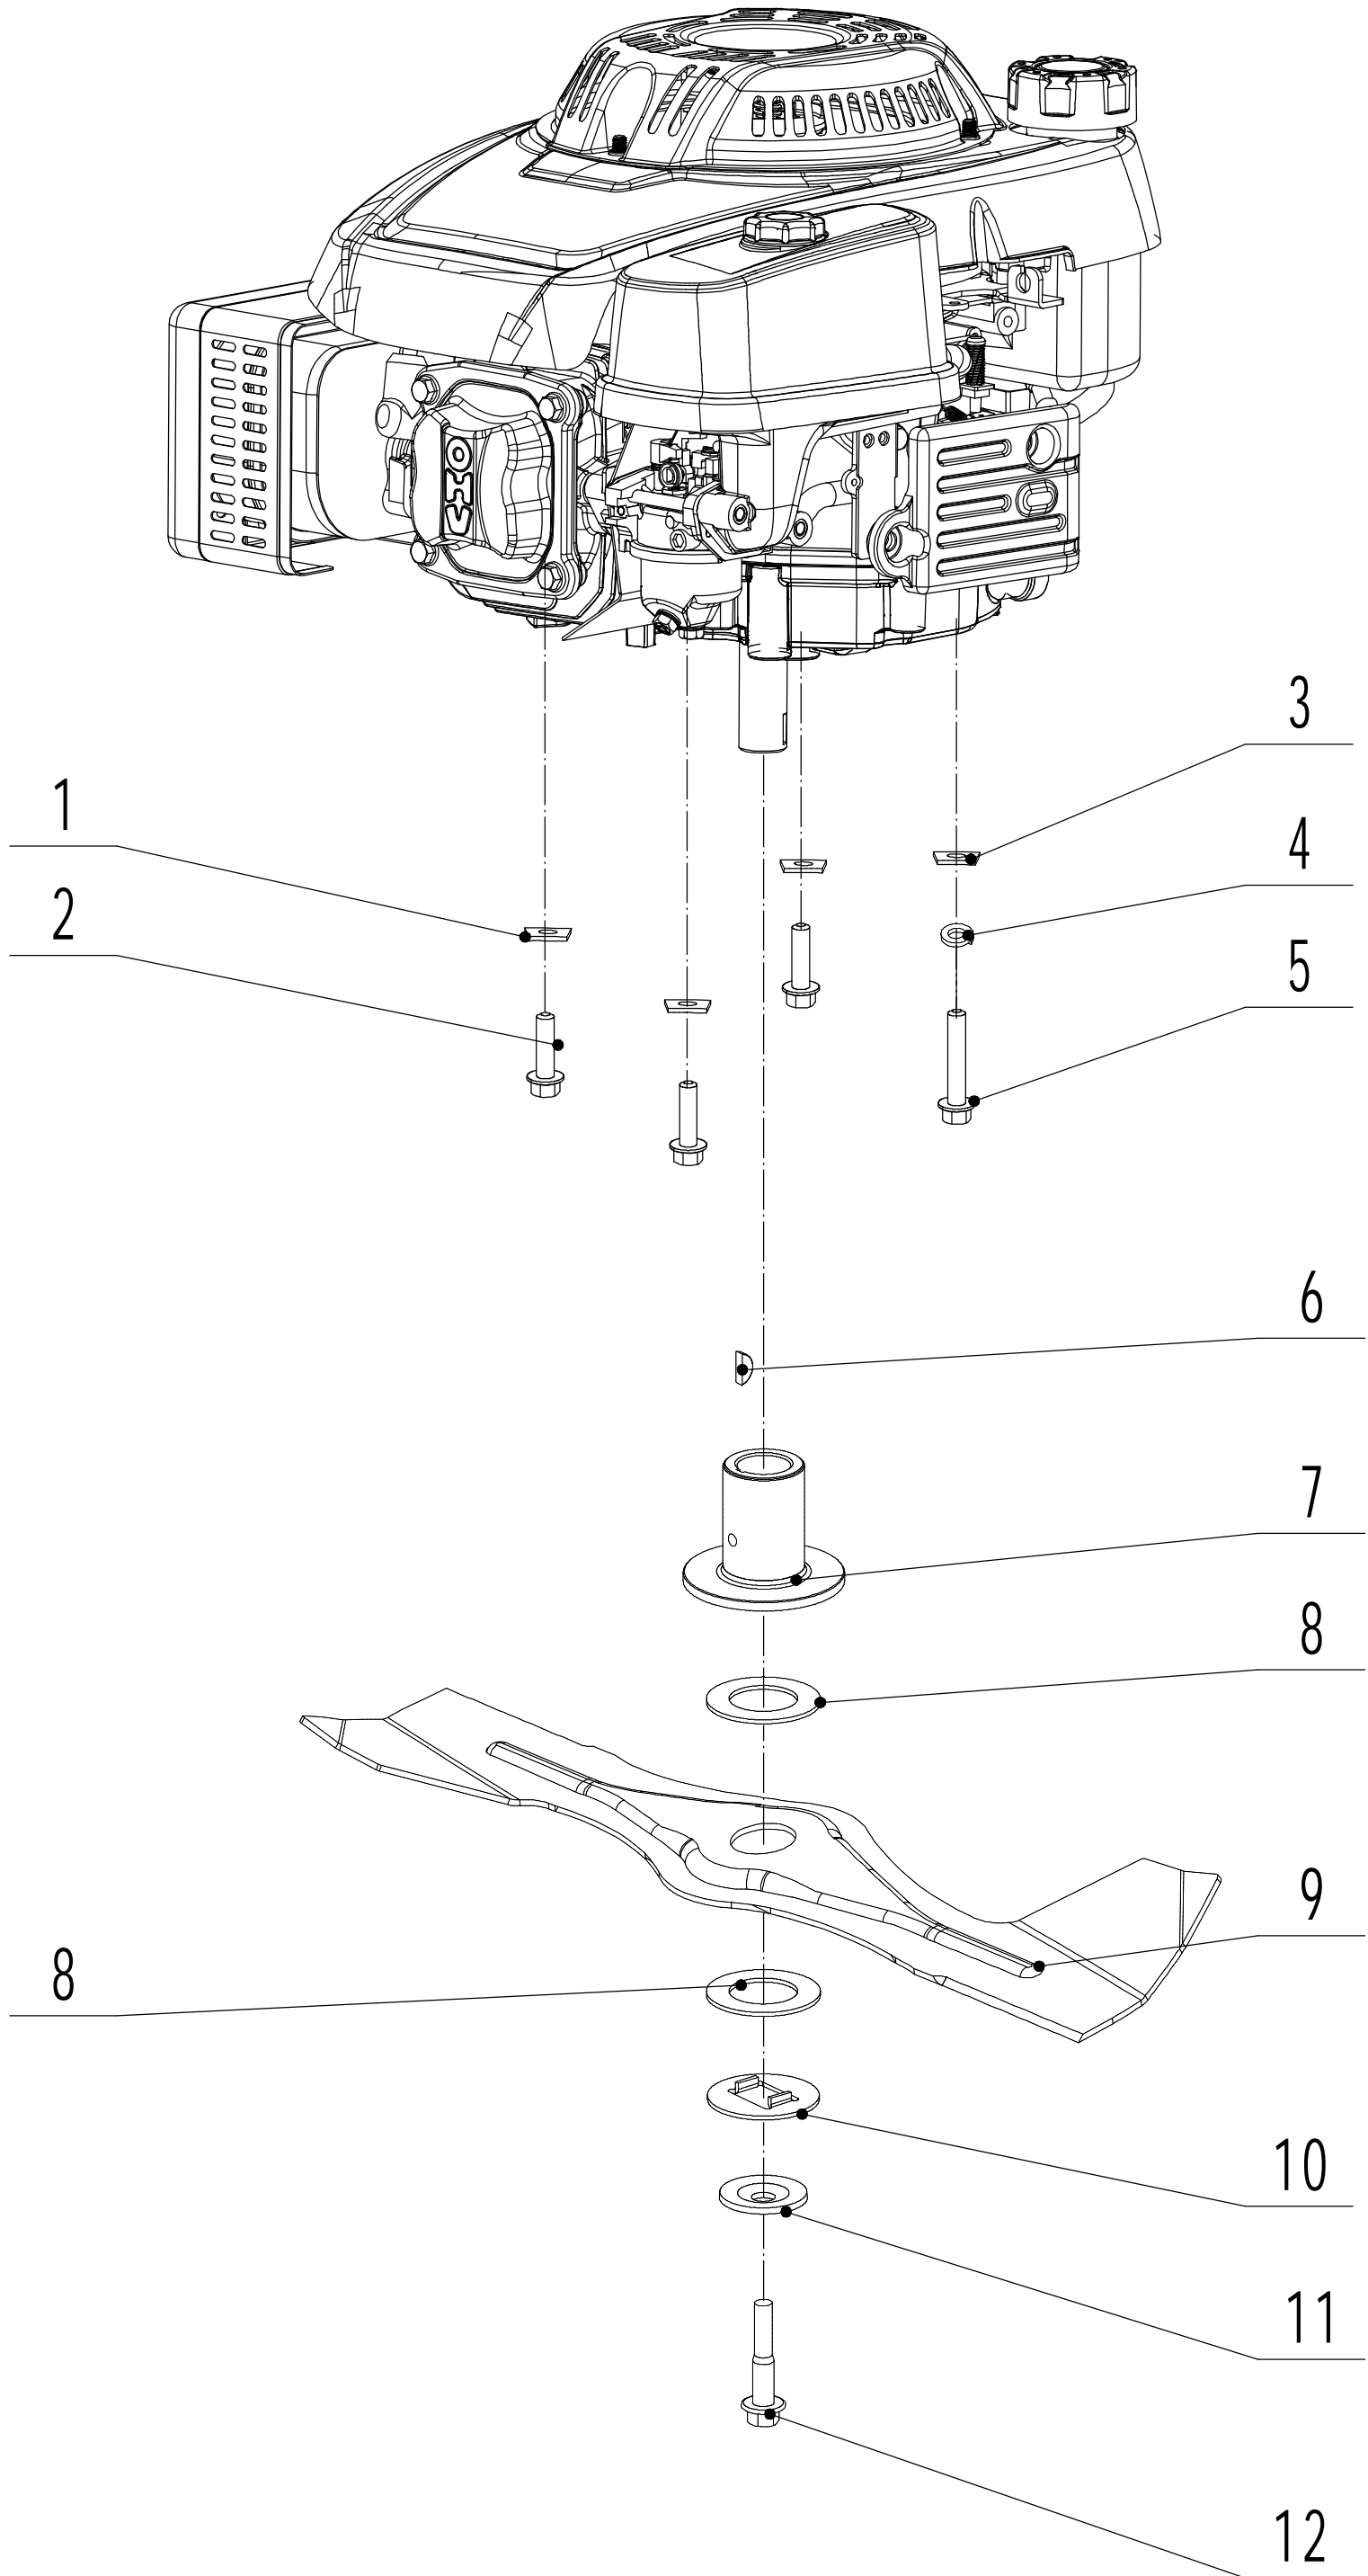

WB 507 SCV

2018

Main Body

Order	Part number	Name_English	Quantity
1	5020101030S/44	Chassis	1
2	0108006015	Screw - M6x15	3
3	5020131010S/01	Graduator	1
4	0202006000	Lock Nut - M6	15
5	0102008016	Hex Flange Bolt - M8x16	8
6	5020116020S/40	Right Bracket	1
7	0202008000	Lock Nut - M8	8
8	0104005012	Screw - M5x12	4
9	AVSA000000040/22	Tooth Disc	2
10	0202005000	Lock Nut - M5	4
11	0102006012	Flange Bolt M6x12	14
12	5020115030S/44	Connector	1
13	5020111010S	Upper Shield	1
14	0106004009	Screw - ST4.2x9.5	2
15	5320136010S/02	Rear Cover Partition	1
17	5020125050/22	Rear Cover	1
18	5020126010S/02	Rear Cover Pivot	1
19	5020127010	Rear Cover Spring	1
20	0106004013	Screw	3
21	4510114030	Fix Cap	1
22	5020125040	Sealing Strip	1
23	5020115020S/40	Left Bracket	1
24	5320114020/01	Upper Bearing Bracket	2
25	5020117010/02	Pivot - Trailing Flap	1
26	4510111010	Trailing Flap	1
27	0301008000	Spacer Φ 8	2
28	5320332010/02	Connecting Rod Spring	1
29	5020312010/40	Connecting Rod	1
30	5320333010	Check Ring	2

Blade Components

Order	Part number	Name_English	Quantity
1	5310112020/02	Spacer	3
2	5320115010	Hex Flange Bolt - 3/8x16x25	3
3	5310112010/02	Spacer	1
4	0401008000	Spring Washer Φ 8	1
5	0101008035	Hex Bolt - M8x35	1
6	4510401010	Key	2
7	4510402010/02	Adapter	1
8	5310402010	Friction Disc	2
9	5020405010/22	Blade	1
10	5310404010/02	Lock Disc	1
11	5310406010/04	Dish Spring	1
12	5310415010	Central Bolt	1

Front Axle

Order	Part number	Name_English	Quantity
1	5310214010	Wheel Cap	2
2	0101008015	Bolt - M8x15	2
3	0401008000	Spring Washer Φ 8	2
4	0301006000	Spacer Φ 8	2
5	5310212010	8" Wheel	2
6	5310213010	Bearing	4
8	5310211010/02	Spacer	2
9	5310210010/02	Plain Washer	2
10	5310209010	Spherical Bearing	4
11	5020201010/01	Front Axle Weldment	1