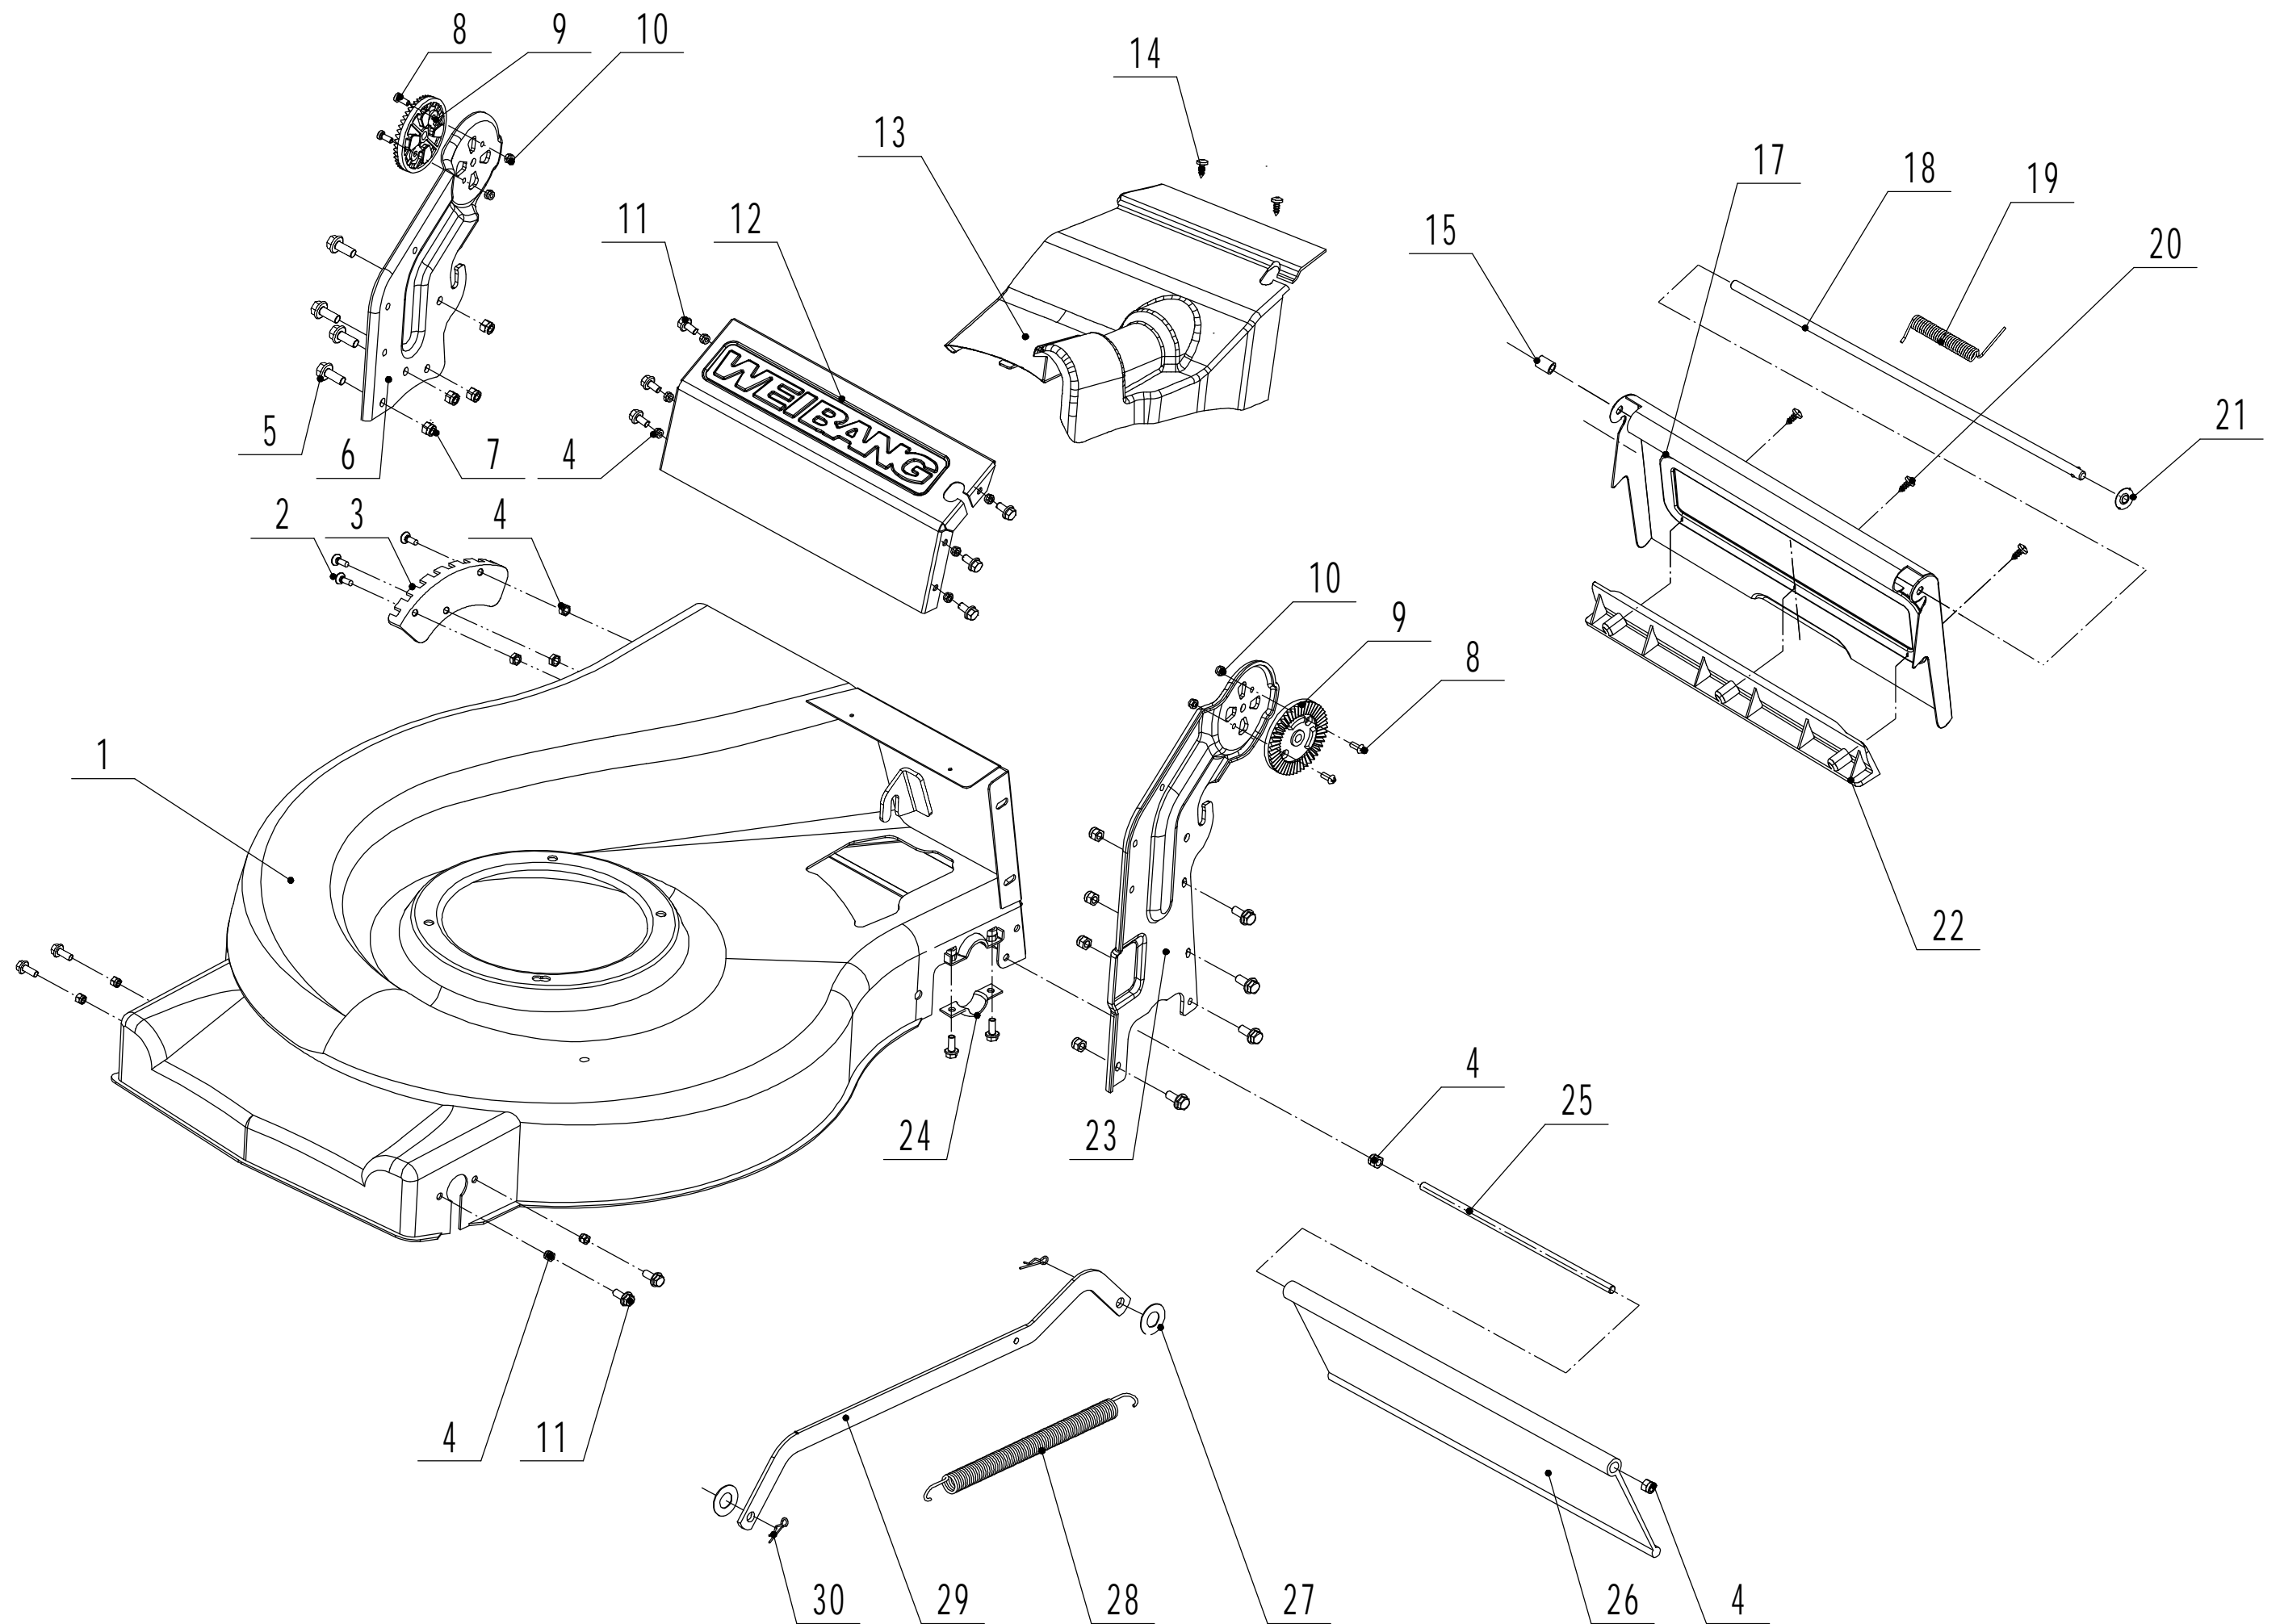

WB 507 SCV

2018

Main Body

Order	Part number	Name_English	Quantity
1	5020101030S/44	Chassis	1
2	0108006015	Screw - M6x15	3
3	5020131010S/01	Graduator	1
4	0202006000	Lock Nut - M6	15
5	0102008016	Hex Flange Bolt - M8x16	8
6	5020116020S/40	Right Bracket	1
7	0202008000	Lock Nut - M8	8
8	0104005012	Screw - M5x12	4
9	AVSA000000040/22	Tooth Disc	2
10	0202005000	Lock Nut - M5	4
11	0102006012	Flange Bolt M6x12	14
12	5020115030S/44	Connector	1
13	5020111010S	Upper Shield	1
14	0106004009	Screw - ST4.2x9.5	2
15	5320136010S/02	Rear Cover Partition	1
17	5020125050/22	Rear Cover	1
18	5020126010S/02	Rear Cover Pivot	1
19	5020127010	Rear Cover Spring	1
20	0106004013	Screw	3
21	4510114030	Fix Cap	1
22	5020125040	Sealing Strip	1
23	5020115020S/40	Left Bracket	1
24	5320114020/01	Upper Bearing Bracket	2
25	5020117010/02	Pivot - Trailing Flap	1
26	4510111010	Trailing Flap	1
27	0301008000	Spacer Φ 8	2
28	5320332010/02	Connecting Rod Spring	1
29	5020312010/40	Connecting Rod	1
30	5320333010	Check Ring	2

Blade Components

Order	Part number	Name_English	Quantity
1	5310112020/02	Spacer	3
2	5320115010	Hex Flange Bolt - 3/8x16x25	3
3	5310112010/02	Spacer	1
4	0401008000	Spring Washer Φ 8	1
5	0101008035	Hex Bolt - M8x35	1
6	4510401010	Key	2
7	4510402010/02	Adapter	1
8	5310402010	Friction Disc	2
9	5020405010/22	Blade	1
10	5310404010/02	Lock Disc	1
11	5310406010/04	Dish Spring	1
12	5310415010	Central Bolt	1

Front Axle

Order	Part number	Name_English	Quantity
1	5310214010	Wheel Cap	2
2	0101008015	Bolt - M8x15	2
3	0401008000	Spring Washer Φ 8	2
4	0301006000	Spacer Φ 8	2
5	5310212010	8" Wheel	2
6	5310213010	Bearing	4
8	5310211010/02	Spacer	2
9	5310210010/02	Plain Washer	2
10	5310209010	Spherical Bearing	4
11	5020201010/01	Front Axle Weldment	1