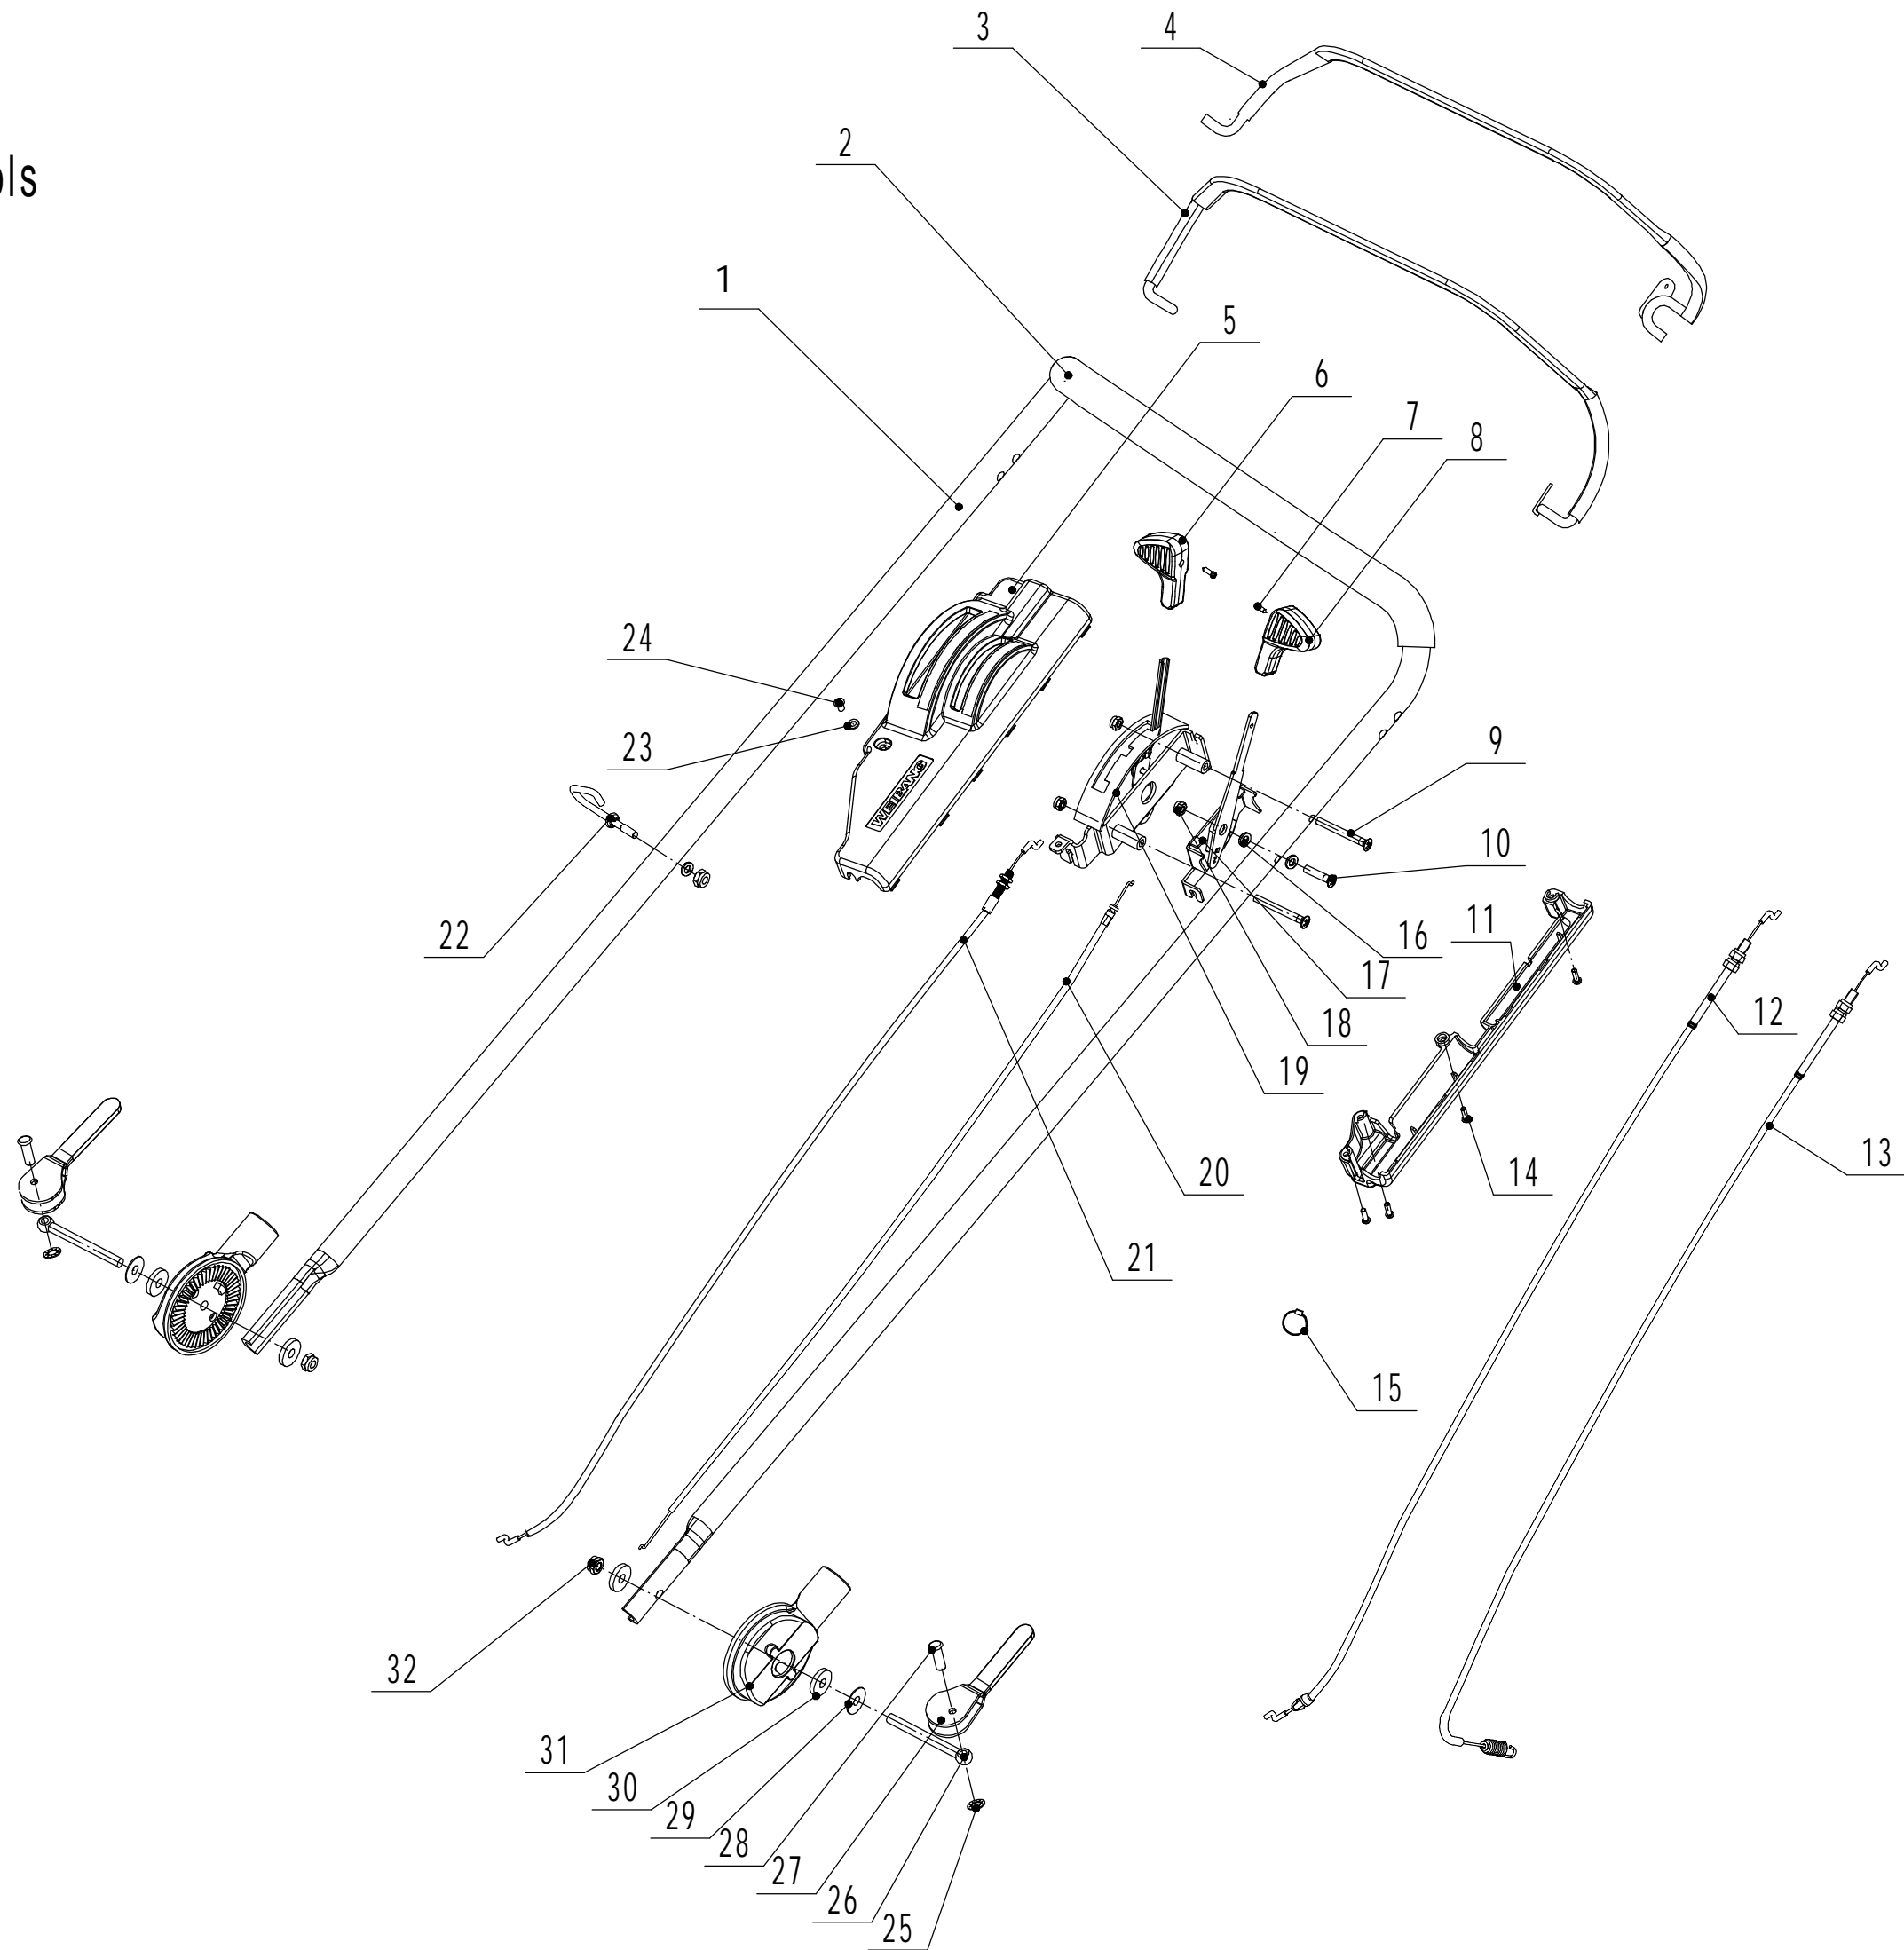

Handle And Controls

Order	Part number	Name_English	Quantity
1	5020501020S/44	Handle	1
2	GM56E010000080	Handle Sheath	1
3	5320511030S/40	Clutch Lever Weldment	1
4	5320503020S/40	Brake Lever Weldment	1
5	5020501030S	Control box Upper Cover	1
6	5380508010	Speed Control Grip	1
7	0106003013	Screw - ST2.9x13	2
8	5380510010	Throttle Grip	1
9	0108006060	Screw - M6x60	2
10	0108006050	Screw - M6x45	1
11	5020501040S	Control Box Lower Cover	1
12	BS120-1140	Brake Cable	1
13	LH180-1082-S	Clutch Calbe	1
14	0113040018	Screw - M4x18	4
15	ZD3/190	Cable Ties	1
16	0301006000	Spacer Φ6	3
17	5380512010	Throttle Bracket	1
18	0202006000	Lock Nut - M6	4
19	5020501050S	Speed Control Bracket	1
20	YM72-1080-A	Throttle Cable	1
21	TX120-950-S	Speed Control Cable	1
22	4510511010/01	Hook	1
23	0301005000	Spacer Φ5	1
24	0104005008	Screw - M5x8	1
25	4510114030	Fix Cap	2
26	GM48S000000100	Connecting Bolt	2
27	GM56A100400000	Lock Lever	2
28	0801008022	Axis Pin - 8x22	2
29	GM56A100000040/04	Anti-Friction Spacer	2
30	GM56A100000050/01	Spacer	4
31	GM48S030200000	Tooth Disc Kit	2
32	0201008000DD	Lock Nut - M8	2