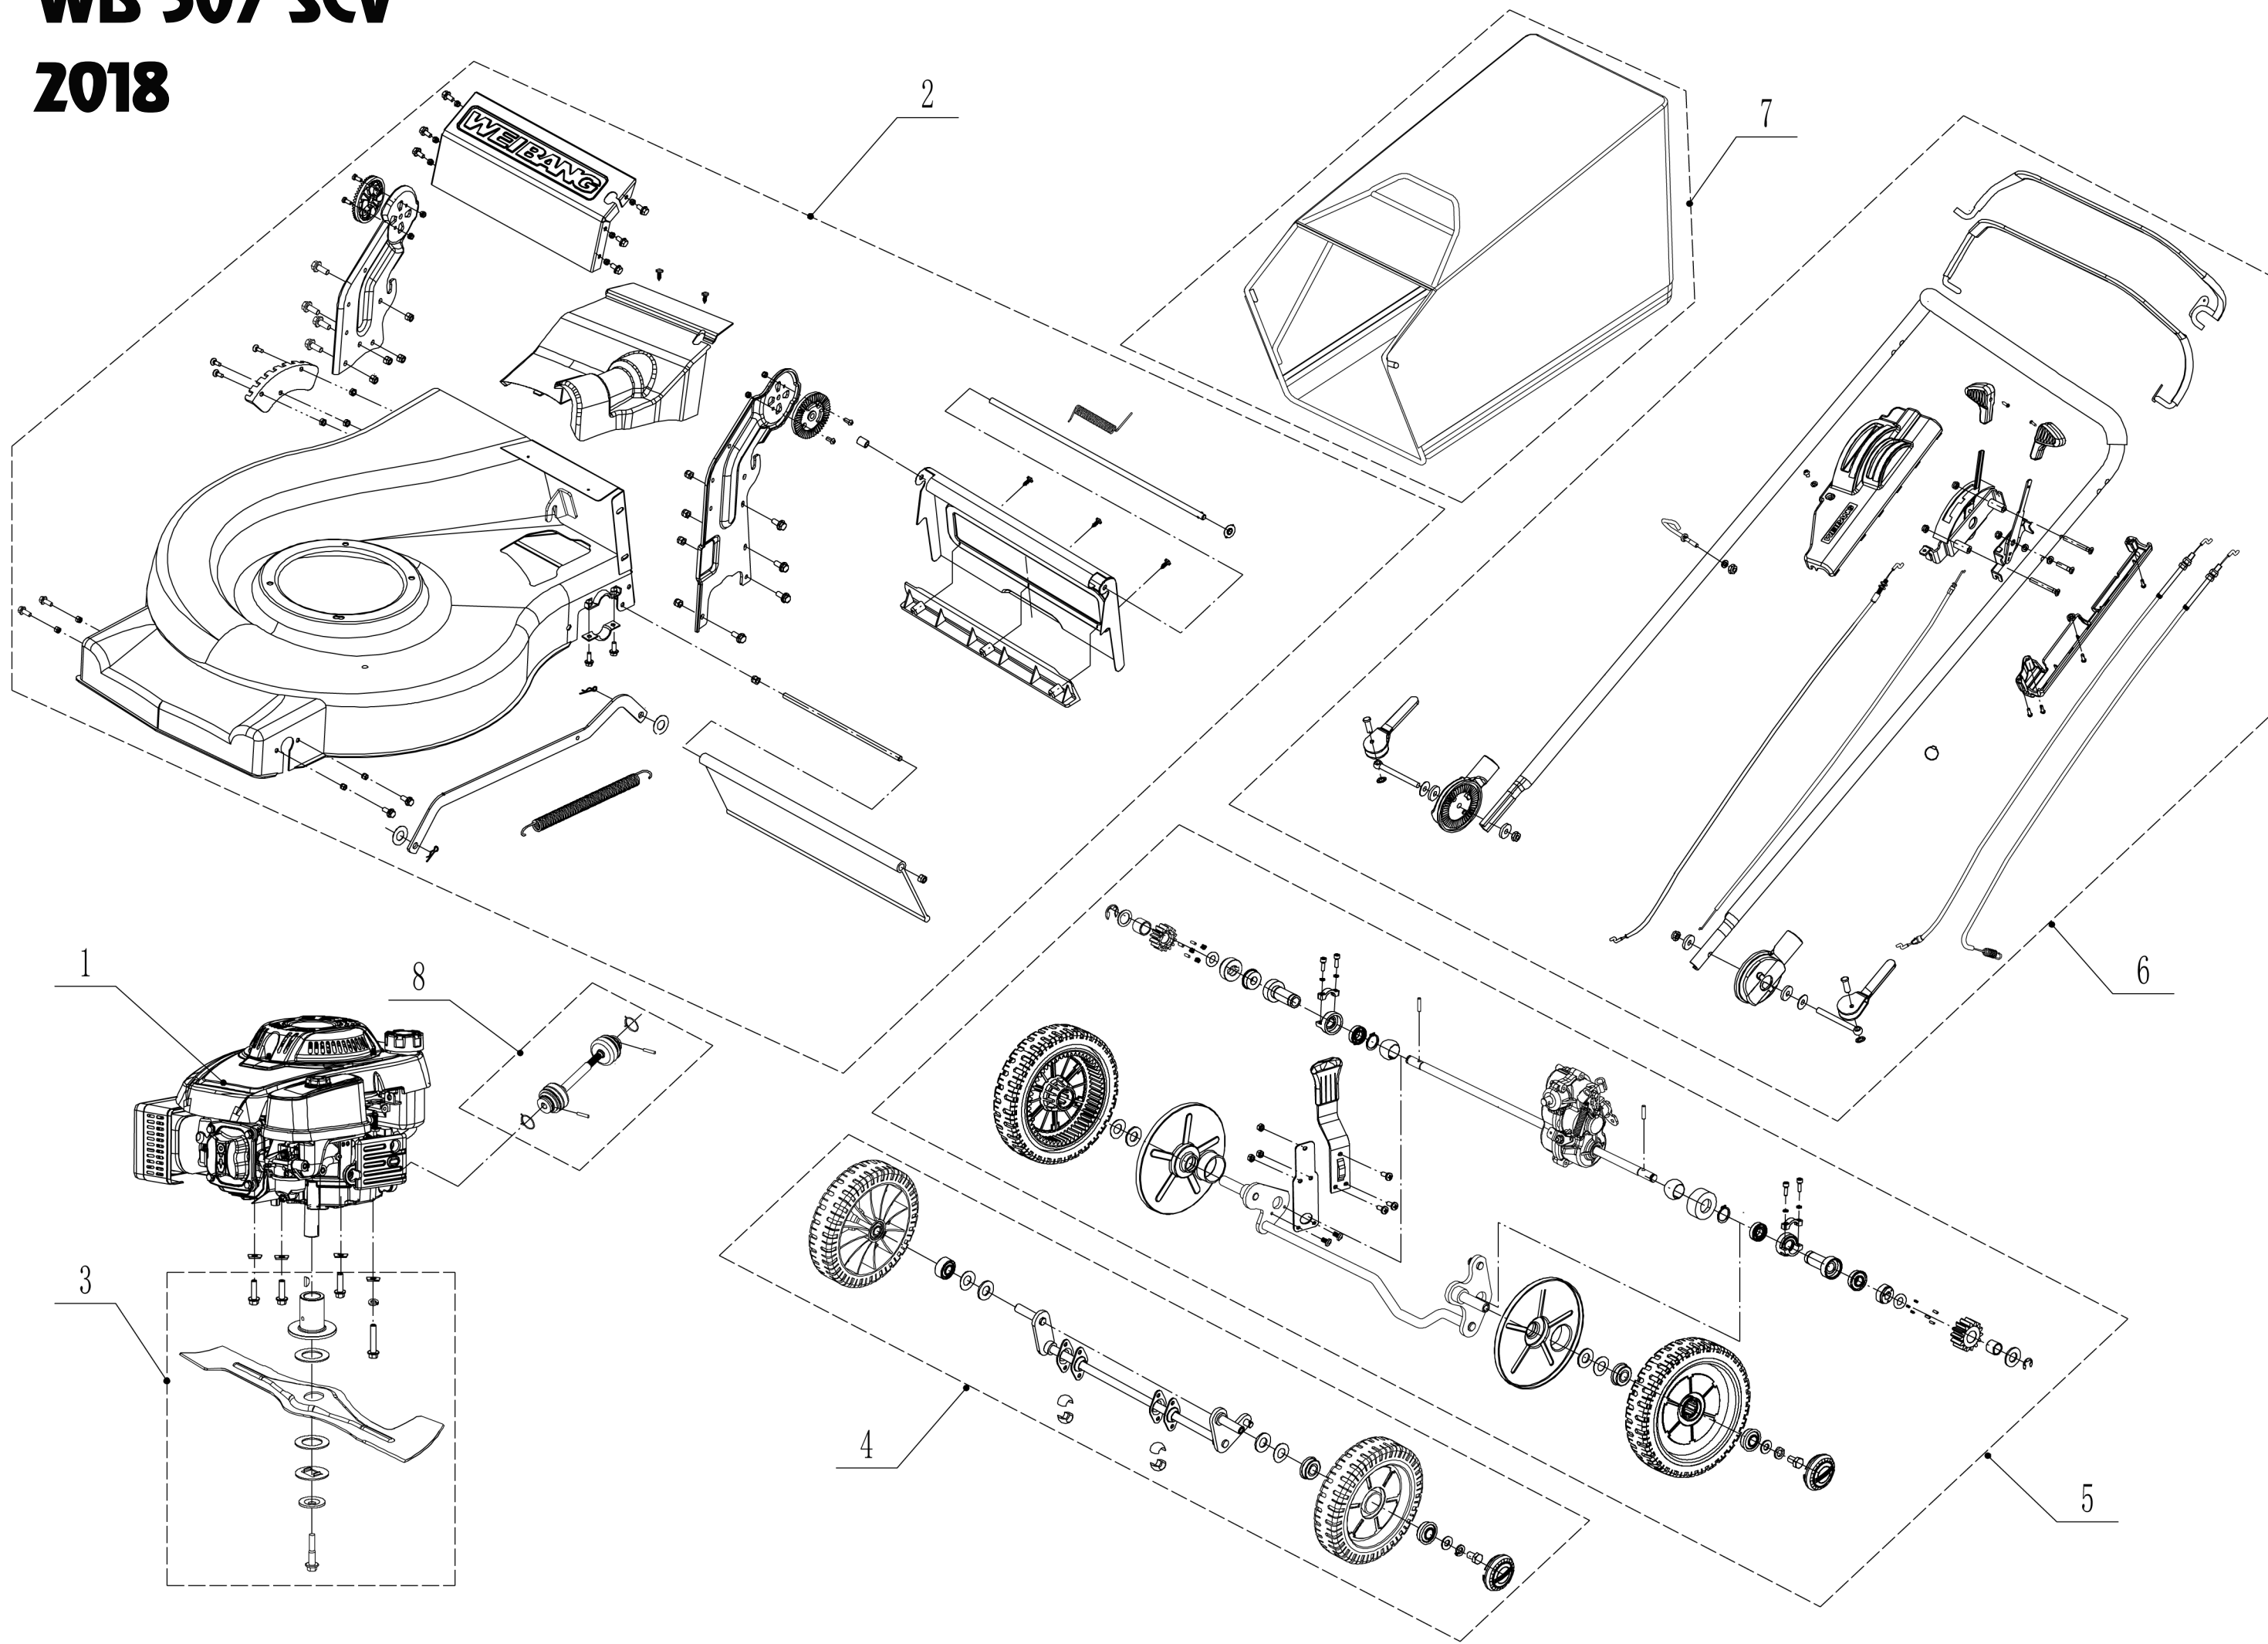

WB 507 SCV

2018

Main Body

Order	Part number	Name_English	Quantity
1	5020101030S/44	Chassis	1
2	0108006015	Screw - M6x15	3
3	5020131010S/01	Graduator	1
4	0202006000	Lock Nut - M6	15
5	0102008016	Hex Flange Bolt - M8x16	8
6	5020116020S/40	Right Bracket	1
7	0202008000	Lock Nut - M8	8
8	0104005012	Screw - M5x12	4
9	AVSA000000040/22	Tooth Disc	2
10	0202005000	Lock Nut - M5	4
11	0102006012	Flange Bolt M6x12	14
12	5020115030S/44	Connector	1
13	5020111010S	Upper Shield	1
14	0106004009	Screw - ST4.2x9.5	2
15	5320136010S/02	Rear Cover Partition	1
17	5020125050/22	Rear Cover	1
18	5020126010S/02	Rear Cover Pivot	1
19	5020127010	Rear Cover Spring	1
20	0106004013	Screw	3
21	4510114030	Fix Cap	1
22	5020125040	Sealing Strip	1
23	5020115020S/40	Left Bracket	1
24	5320114020/01	Upper Bearing Bracket	2
25	5020117010/02	Pivot - Trailing Flap	1
26	4510111010	Trailing Flap	1
27	0301008000	Spacer Φ 8	2
28	5320332010/02	Connecting Rod Spring	1
29	5020312010/40	Connecting Rod	1
30	5320333010	Check Ring	2

Blade Components

Order	Part number	Name_English	Quantity
1	5310112020/02	Spacer	3
2	5320115010	Hex Flange Bolt - 3/8x16x25	3
3	5310112010/02	Spacer	1
4	0401008000	Spring Washer Φ 8	1
5	0101008035	Hex Bolt - M8x35	1
6	4510401010	Key	2
7	4510402010/02	Adapter	1
8	5310402010	Friction Disc	2
9	5020405010/22	Blade	1
10	5310404010/02	Lock Disc	1
11	5310406010/04	Dish Spring	1
12	5310415010	Central Bolt	1

Front Axle

Order	Part number	Name_English	Quantity
1	5310214010	Wheel Cap	2
2	0101008015	Bolt - M8x15	2
3	0401008000	Spring Washer Φ 8	2
4	0301006000	Spacer Φ 8	2
5	5310212010	8" Wheel	2
6	5310213010	Bearing	4
8	5310211010/02	Spacer	2
9	5310210010/02	Plain Washer	2
10	5310209010	Spherical Bearing	4
11	5020201010/01	Front Axle Weldment	1