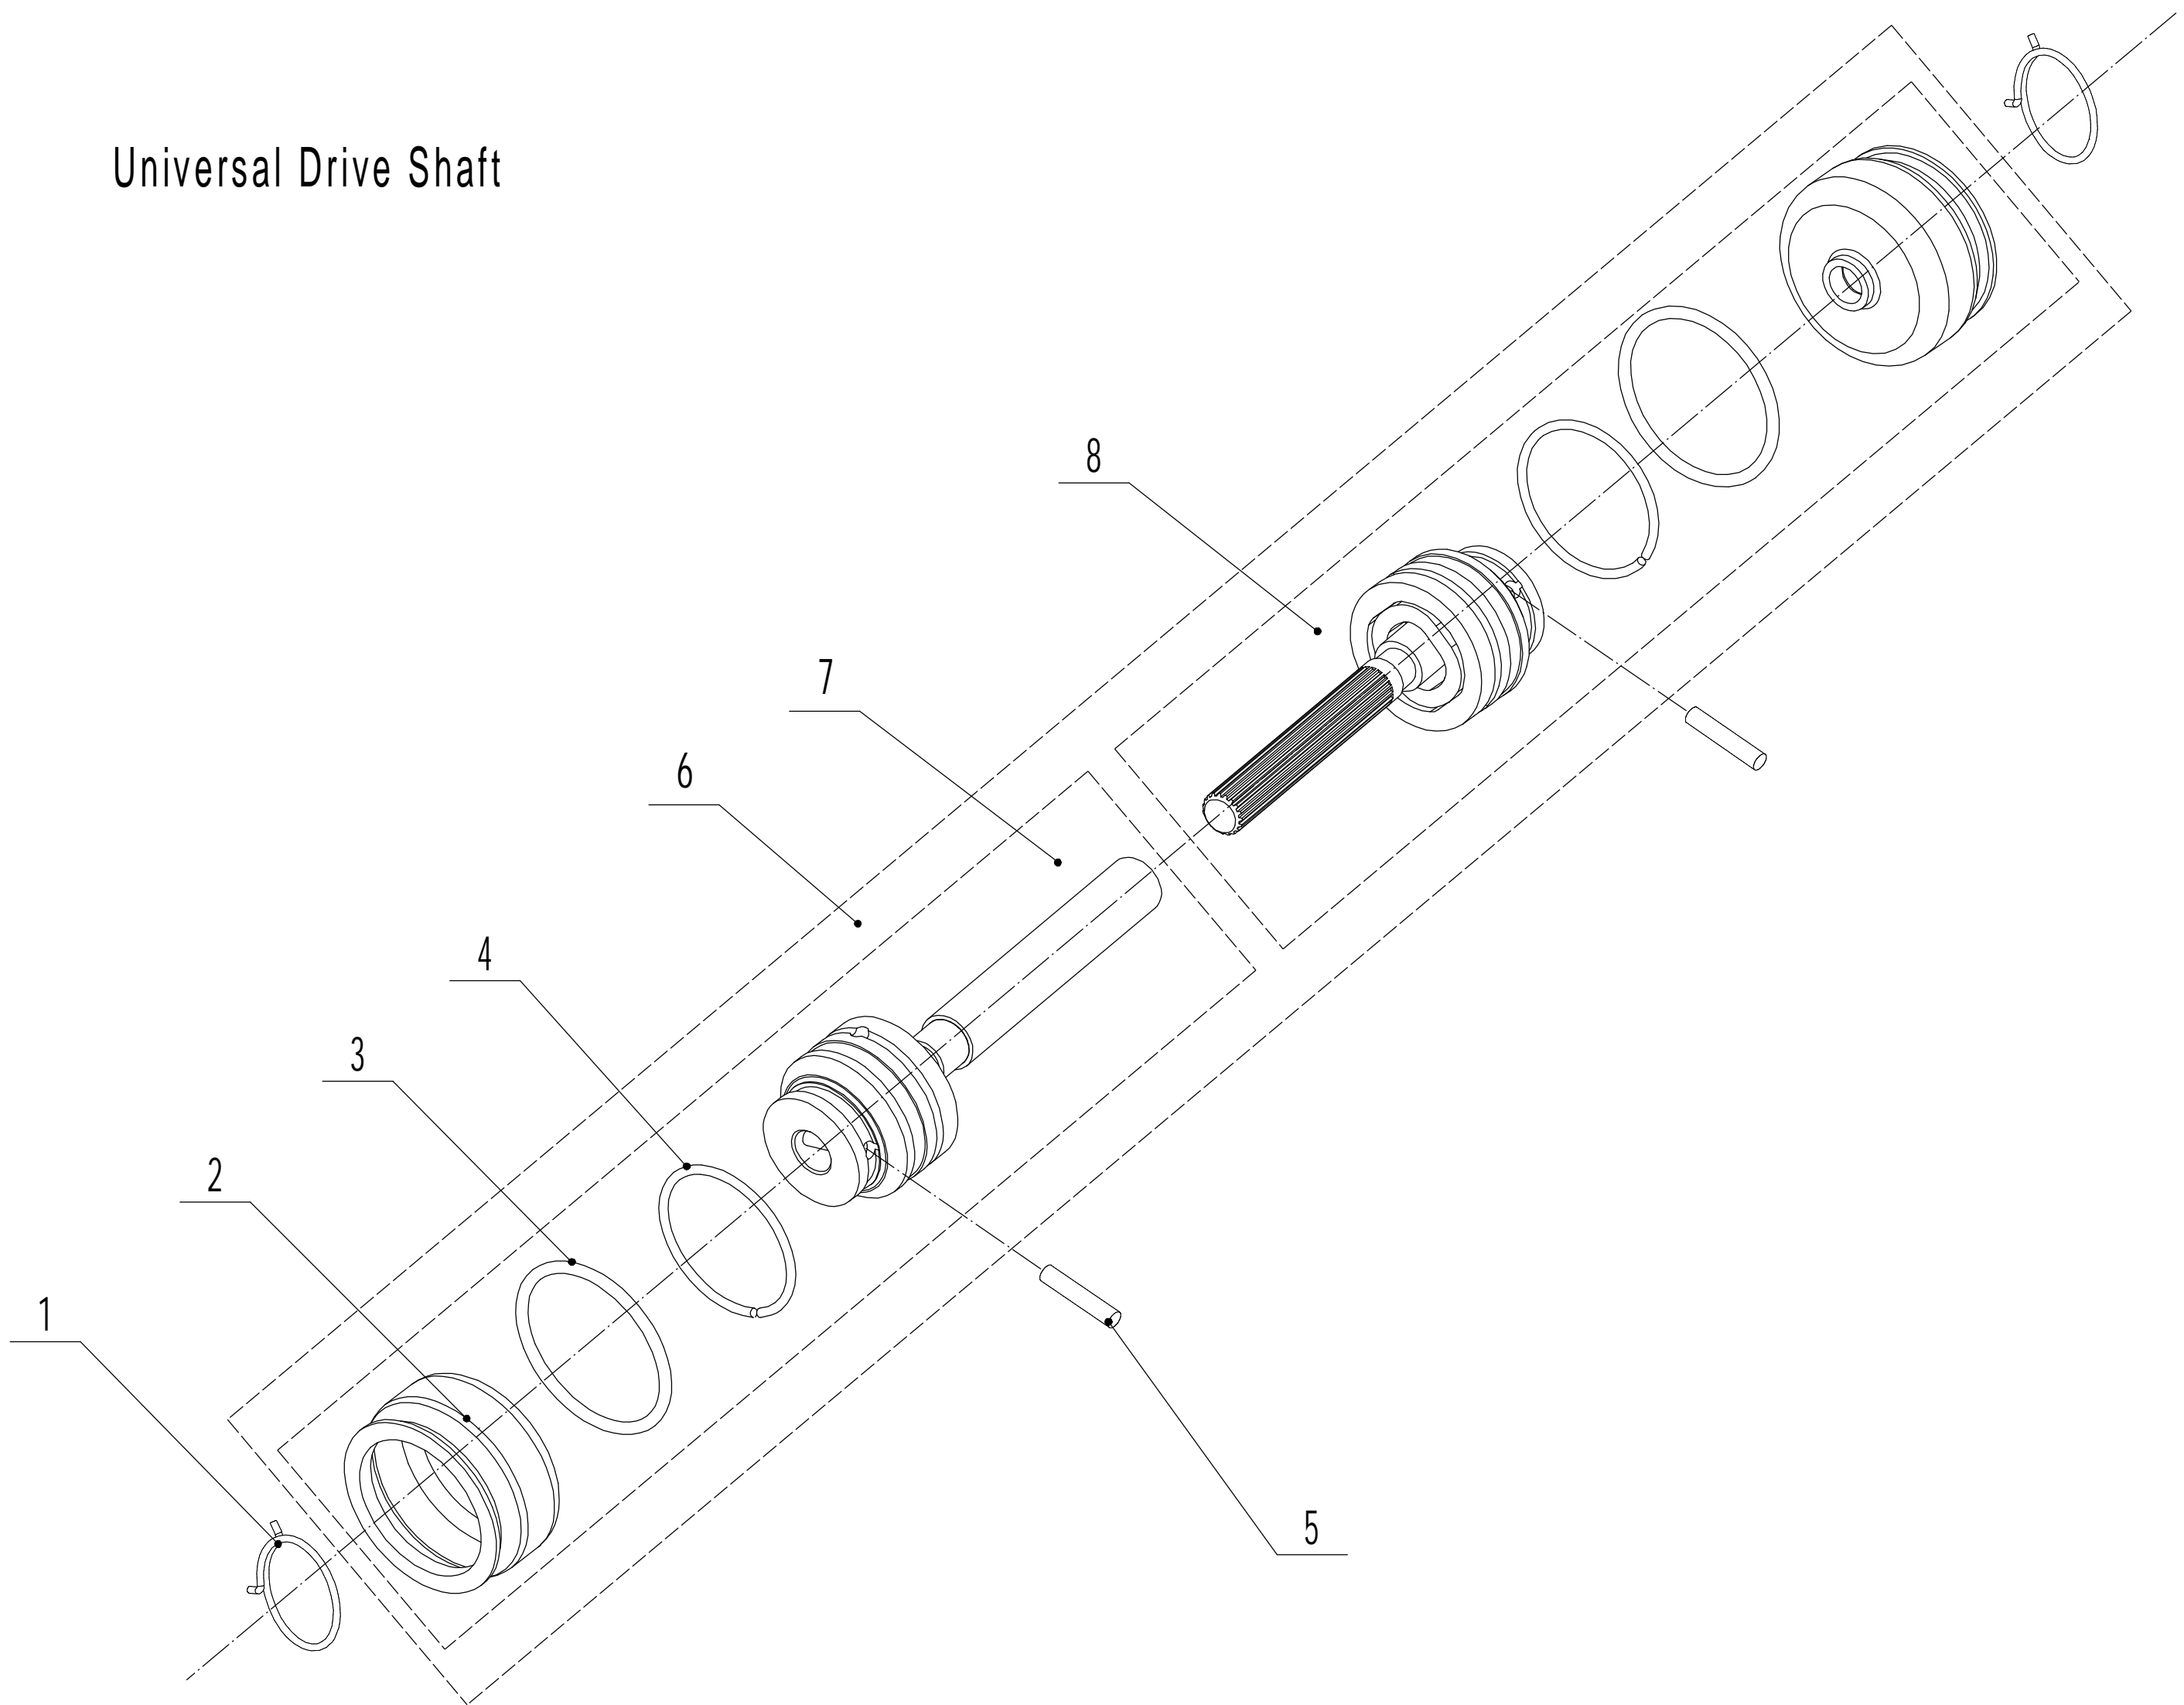

Universal Drive Shaft

Order	Part number	Name_English	Quantity
1	HQA020000020	Check Ring	2
2	HQA020000080	Anti-Dust Shield	2
3	1401028003	O ring	2
4	HQA020000030	Check Ring	2
5	HQA020000090	Pin	2
6	Y26ZCD03	Universal Drive Shaft	1
7	Y26ZCDA02	Universal Drive Shaft A	1
8	Y26ZCDB02	Universal Drive Shaft B	1