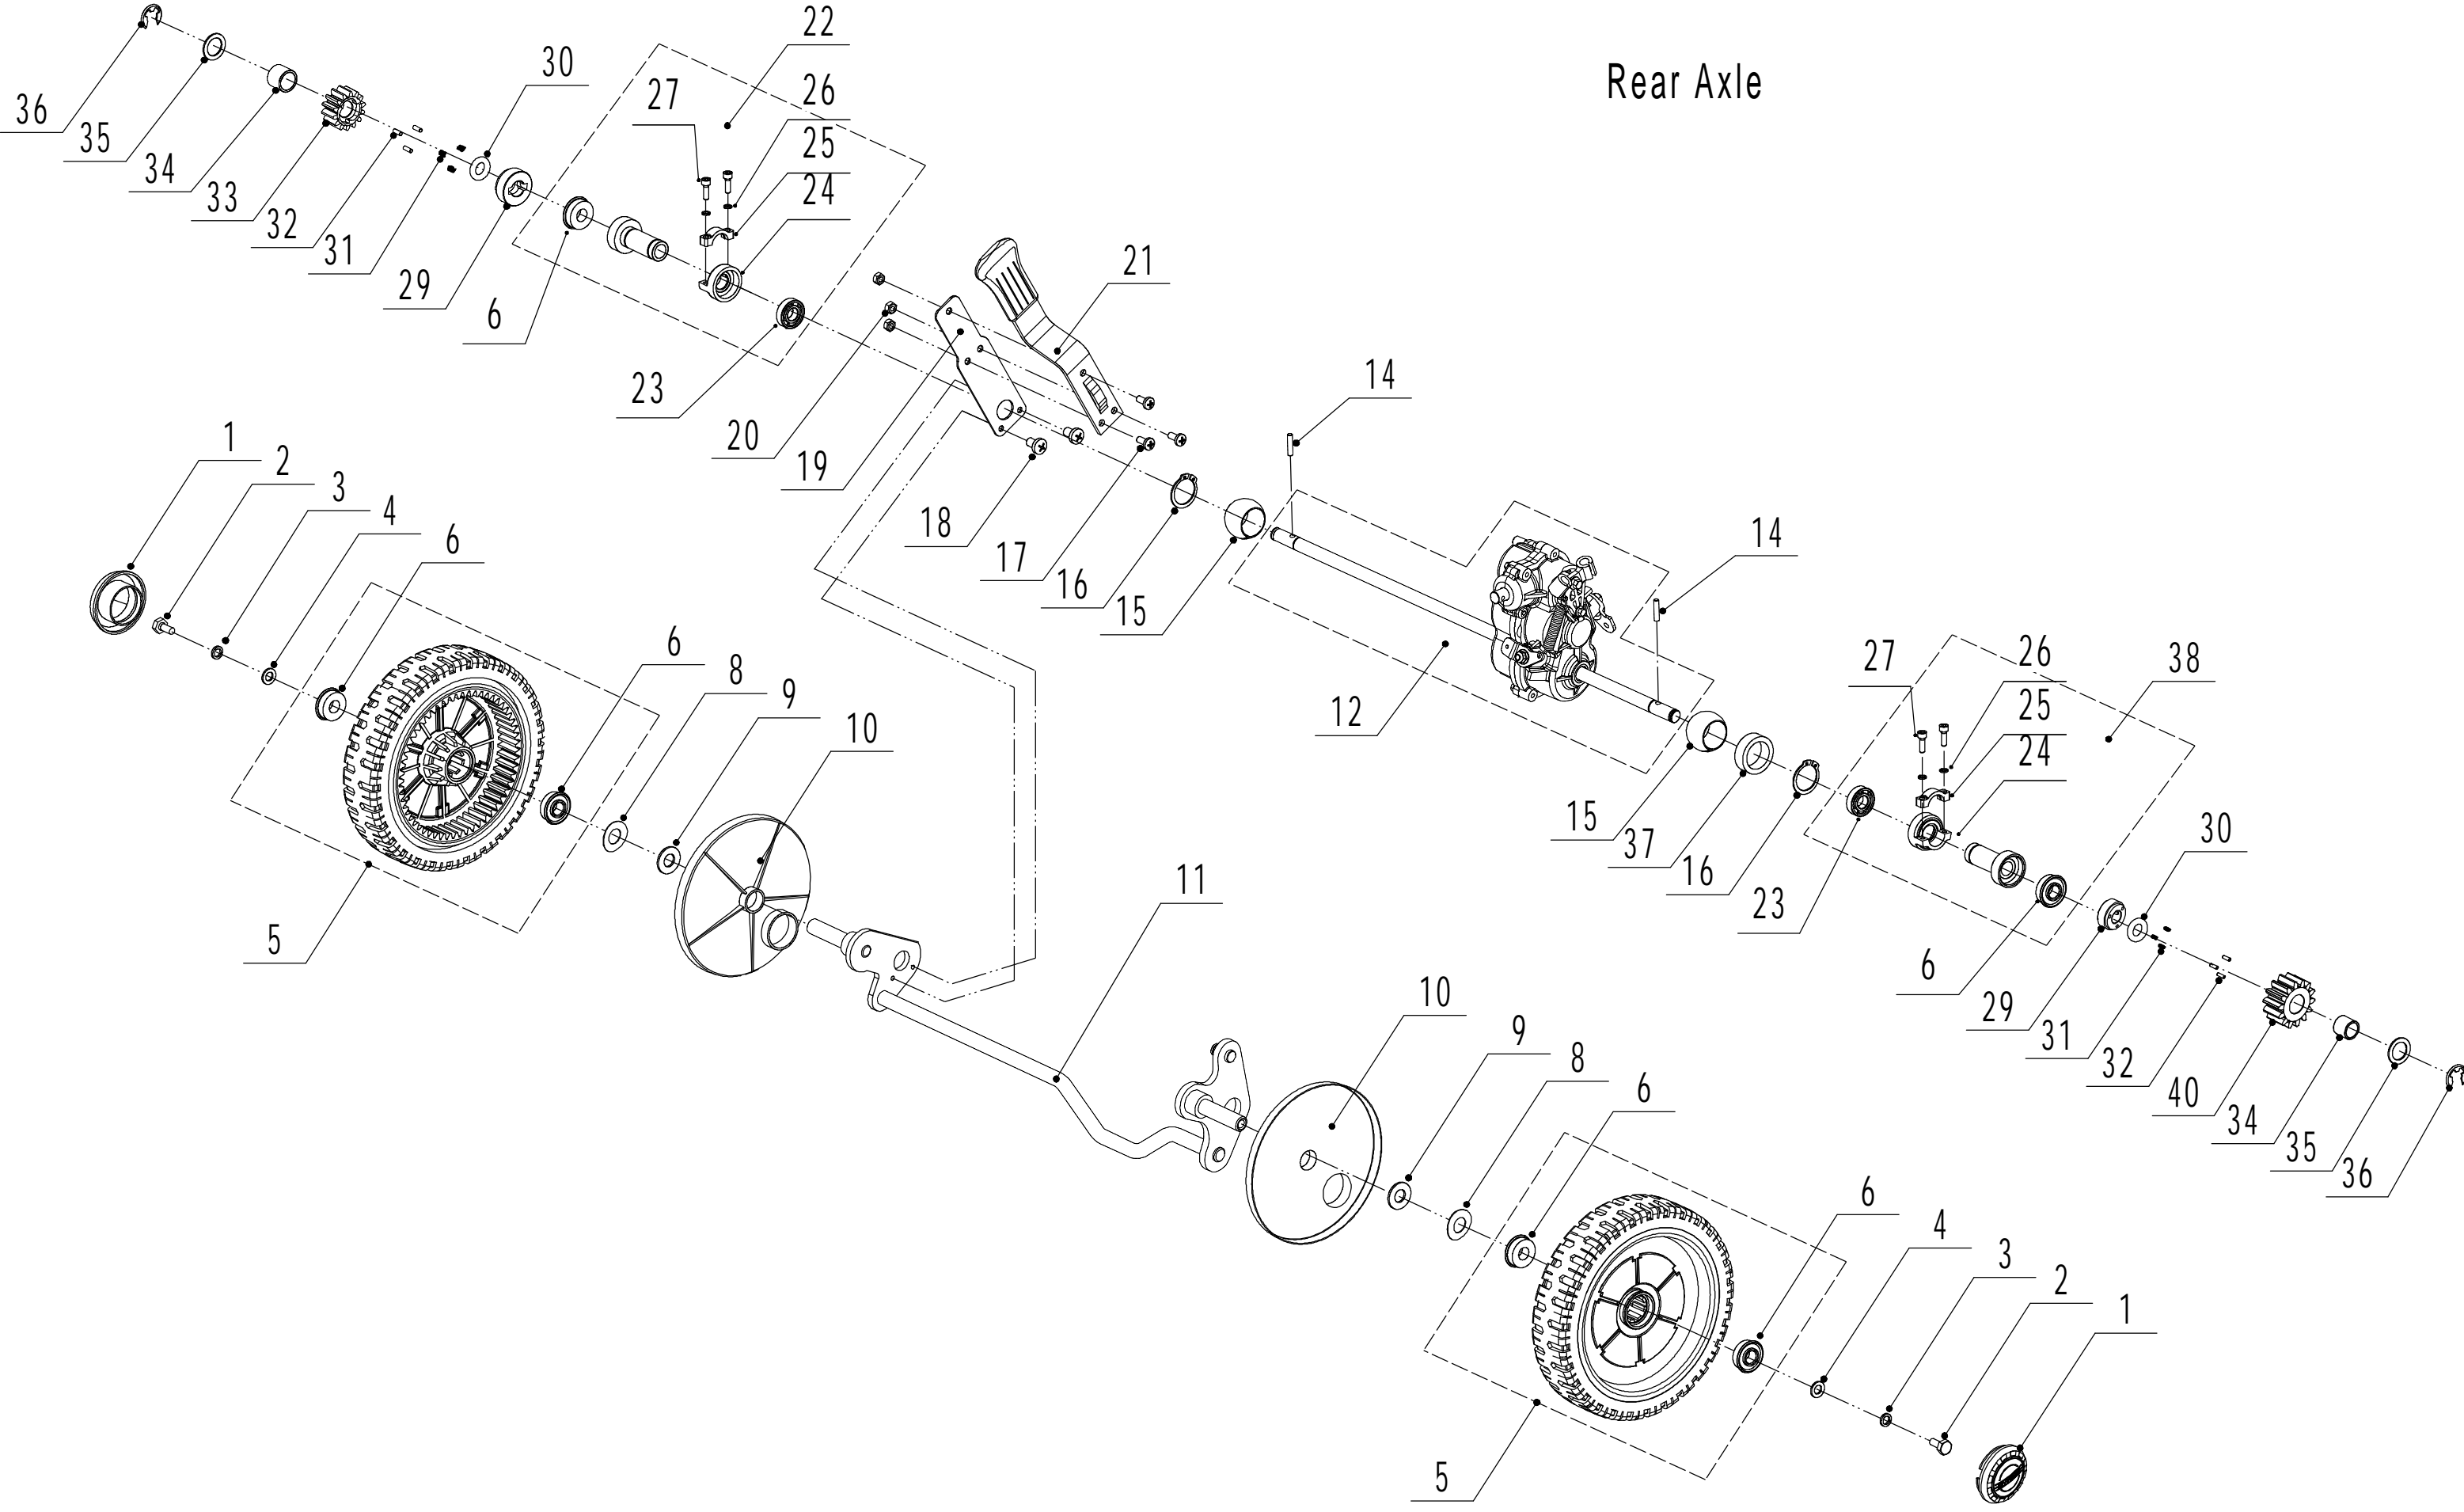

Rear Axle

Order	Part number	Name_English	Quantity
1	5310214010	Wheel Cap	2
2	0101008015	Bolt - M8x15	2
3	0401008000	Spring Washer Φ8	2
4	0301006000	Spacer Φ8	2
5	5340309010	9" Rear wheel	2
6	5310213010	Bearing	6
8	5310211010/02	Spacer	2
9	5310210010/02	Spacer	2
10	5340312010	Anti-Dust Shield	2
11	5020301020S/01	Rear Axle Weldment	1
12	Y20502Z0	Gearbox Assembly	1
14	HQ000100060	Pin	2
15	5320328010	Spherical Bearing	2
16	1001020000	Check Ring	2
17	0104006014	Cross Slot Screw - M6x14	3
18	0104005008	Cross Slot Screw - M5x8	2
19	5360311010/22	Flat Spring	1
20	0202006000	Lock Nut - M6	3
21	5360310010	Height Adjustment Lever	1
22	Y065321SF	Right Bearing Sheath Assembly	1
23	R8	Deep Groove Ball Bearing	2
24	5320324022	Bearing Block	2
25	5320324023	Bearing Block Cover	2
26	0401005000	Spring Washer Φ5	4
27	0103005020A	Screw - M5x20	4
29	HQ000100050	One-Way Block	2
30	1401025015	O-ring	2
31	HQ000100040	Spring	6
32	HQ000100030	Pin	6
33	HQ000100020	Right Drive Pinion	1
34	5320326010P	Bearing	2
35	5020311010/04	Anti-Friction Spacer	2
36	1301009000	Check Ring Φ9	2
37	5020310010/02	Rear Transmission Partition	1
38	Y065320SF	Left Bearing Sheath Assembly	1
40	HQ000100010	Left Drive Pinion	1