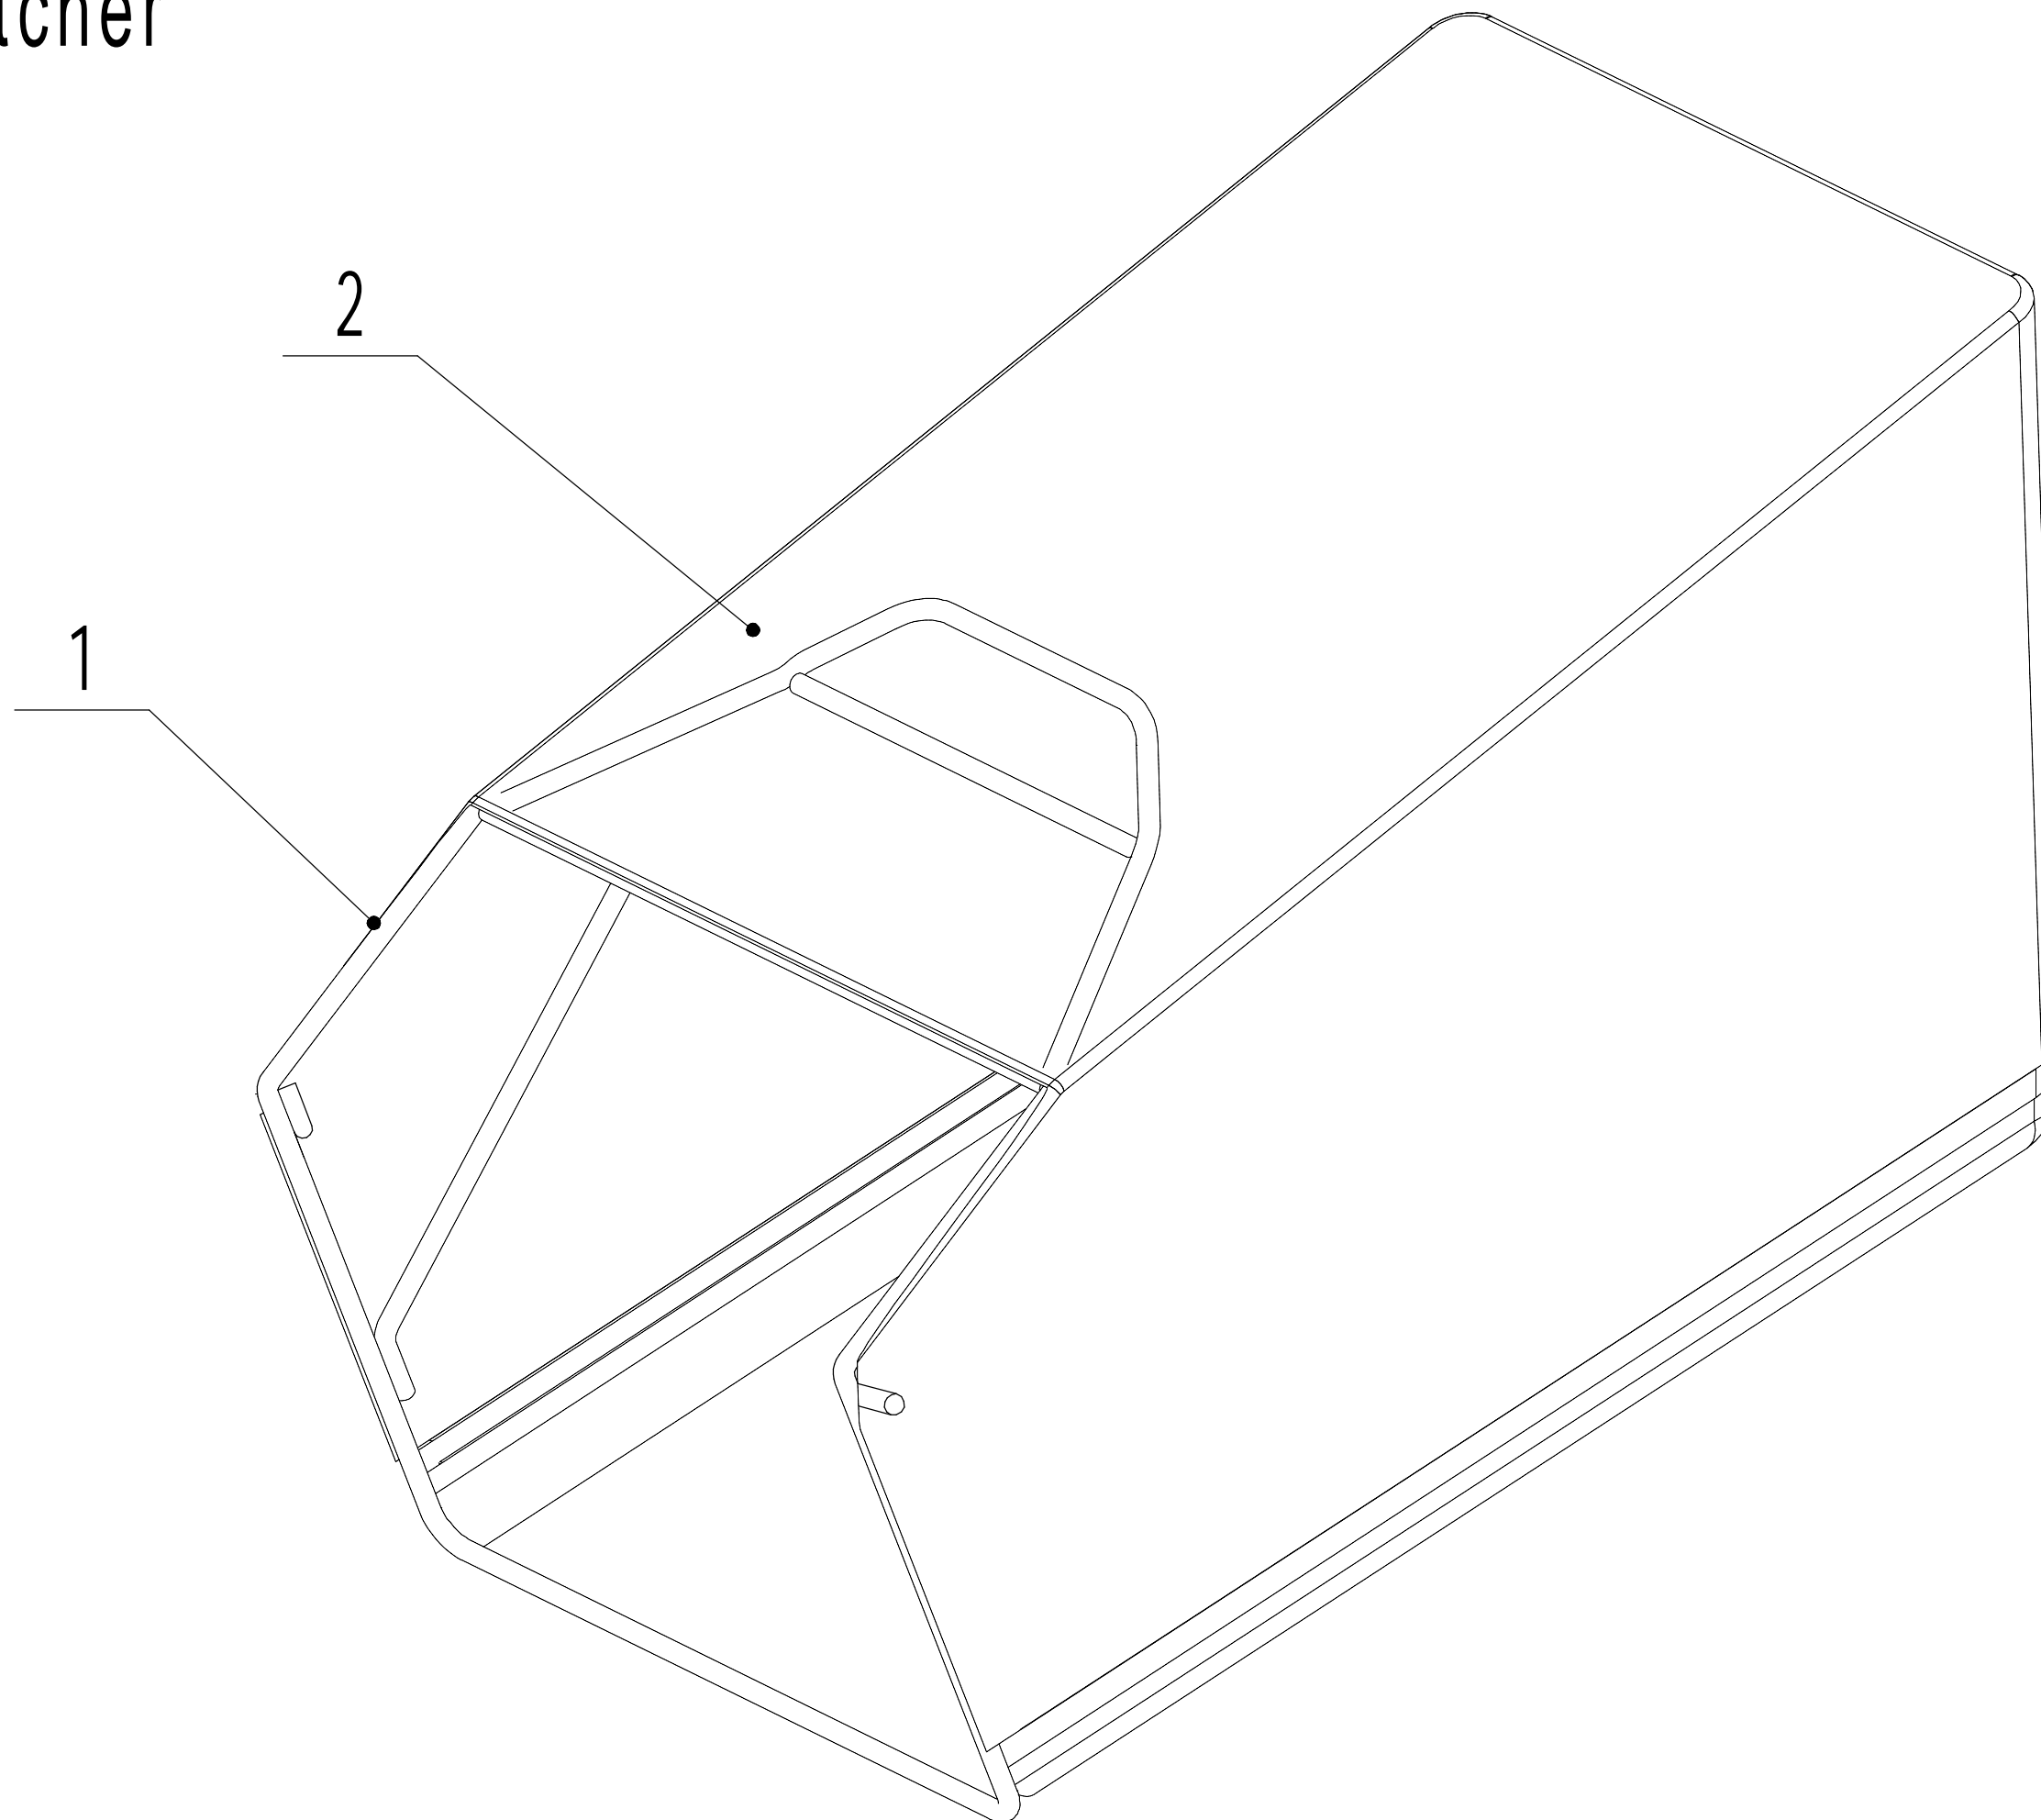

Grass Catcher

Order	Part number	Name_English	Quantity
1	5020602010S/22	Frame Weldment	1
2	5020603010S/84	Grass Bag	1