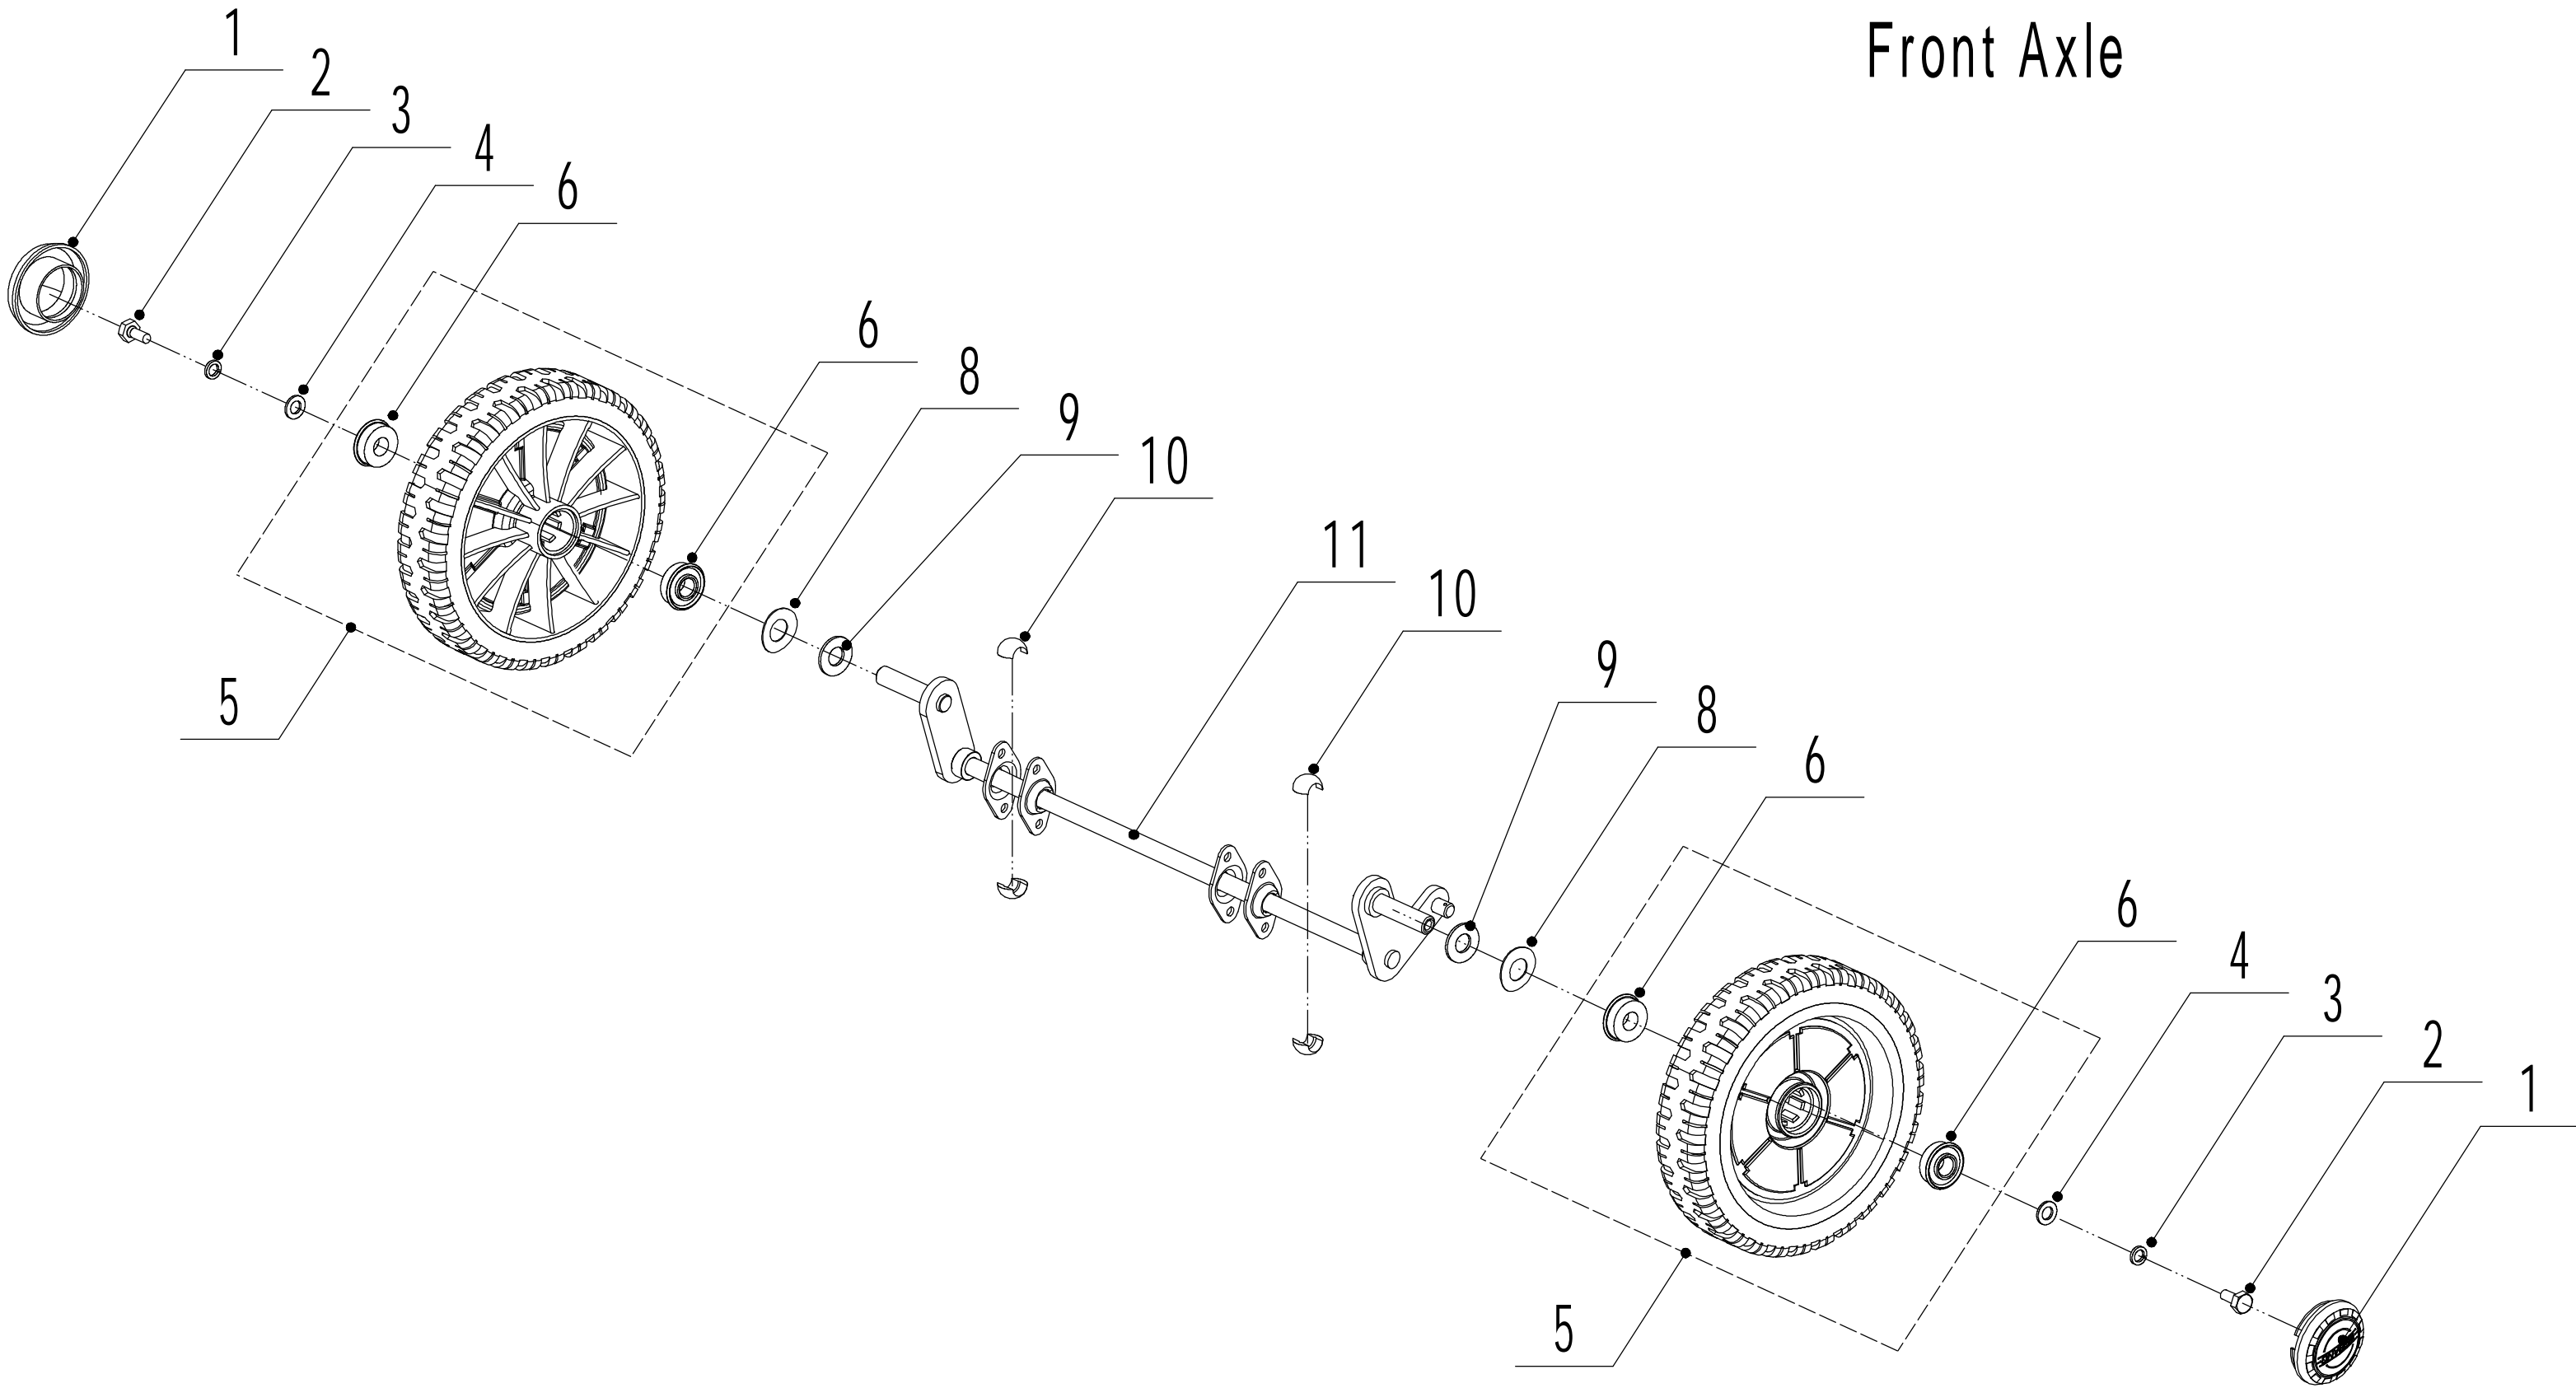

WB 507 SCV

2018

Main Body

Order	Part number	Name_English	Quantity
1	5020101030S/44	Chassis	1
2	0108006015	Screw - M6x15	3
3	5020131010S/01	Graduator	1
4	0202006000	Lock Nut - M6	15
5	0102008016	Hex Flange Bolt - M8x16	8
6	5020116020S/40	Right Bracket	1
7	0202008000	Lock Nut - M8	8
8	0104005012	Screw - M5x12	4
9	AVSA000000040/22	Tooth Disc	2
10	0202005000	Lock Nut - M5	4
11	0102006012	Flange Bolt M6x12	14
12	5020115030S/44	Connector	1
13	5020111010S	Upper Shield	1
14	0106004009	Screw - ST4.2x9.5	2
15	5320136010S/02	Rear Cover Partition	1
17	5020125050/22	Rear Cover	1
18	5020126010S/02	Rear Cover Pivot	1
19	5020127010	Rear Cover Spring	1
20	0106004013	Screw	3
21	4510114030	Fix Cap	1
22	5020125040	Sealing Strip	1
23	5020115020S/40	Left Bracket	1
24	5320114020/01	Upper Bearing Bracket	2
25	5020117010/02	Pivot - Trailing Flap	1
26	4510111010	Trailing Flap	1
27	0301008000	Spacer Φ 8	2
28	5320332010/02	Connecting Rod Spring	1
29	5020312010/40	Connecting Rod	1
30	5320333010	Check Ring	2

Blade Components

Order	Part number	Name_English	Quantity
1	5310112020/02	Spacer	3
2	5320115010	Hex Flange Bolt - 3/8x16x25	3
3	5310112010/02	Spacer	1
4	0401008000	Spring Washer Φ 8	1
5	0101008035	Hex Bolt - M8x35	1
6	4510401010	Key	2
7	4510402010/02	Adapter	1
8	5310402010	Friction Disc	2
9	5020405010/22	Blade	1
10	5310404010/02	Lock Disc	1
11	5310406010/04	Dish Spring	1
12	5310415010	Central Bolt	1

Front Axle

Order	Part number	Name_English	Quantity
1	5310214010	Wheel Cap	2
2	0101008015	Bolt - M8x15	2
3	0401008000	Spring Washer Φ 8	2
4	0301006000	Spacer Φ 8	2
5	5310212010	8" Wheel	2
6	5310213010	Bearing	4
8	5310211010/02	Spacer	2
9	5310210010/02	Plain Washer	2
10	5310209010	Spherical Bearing	4
11	5020201010/01	Front Axle Weldment	1