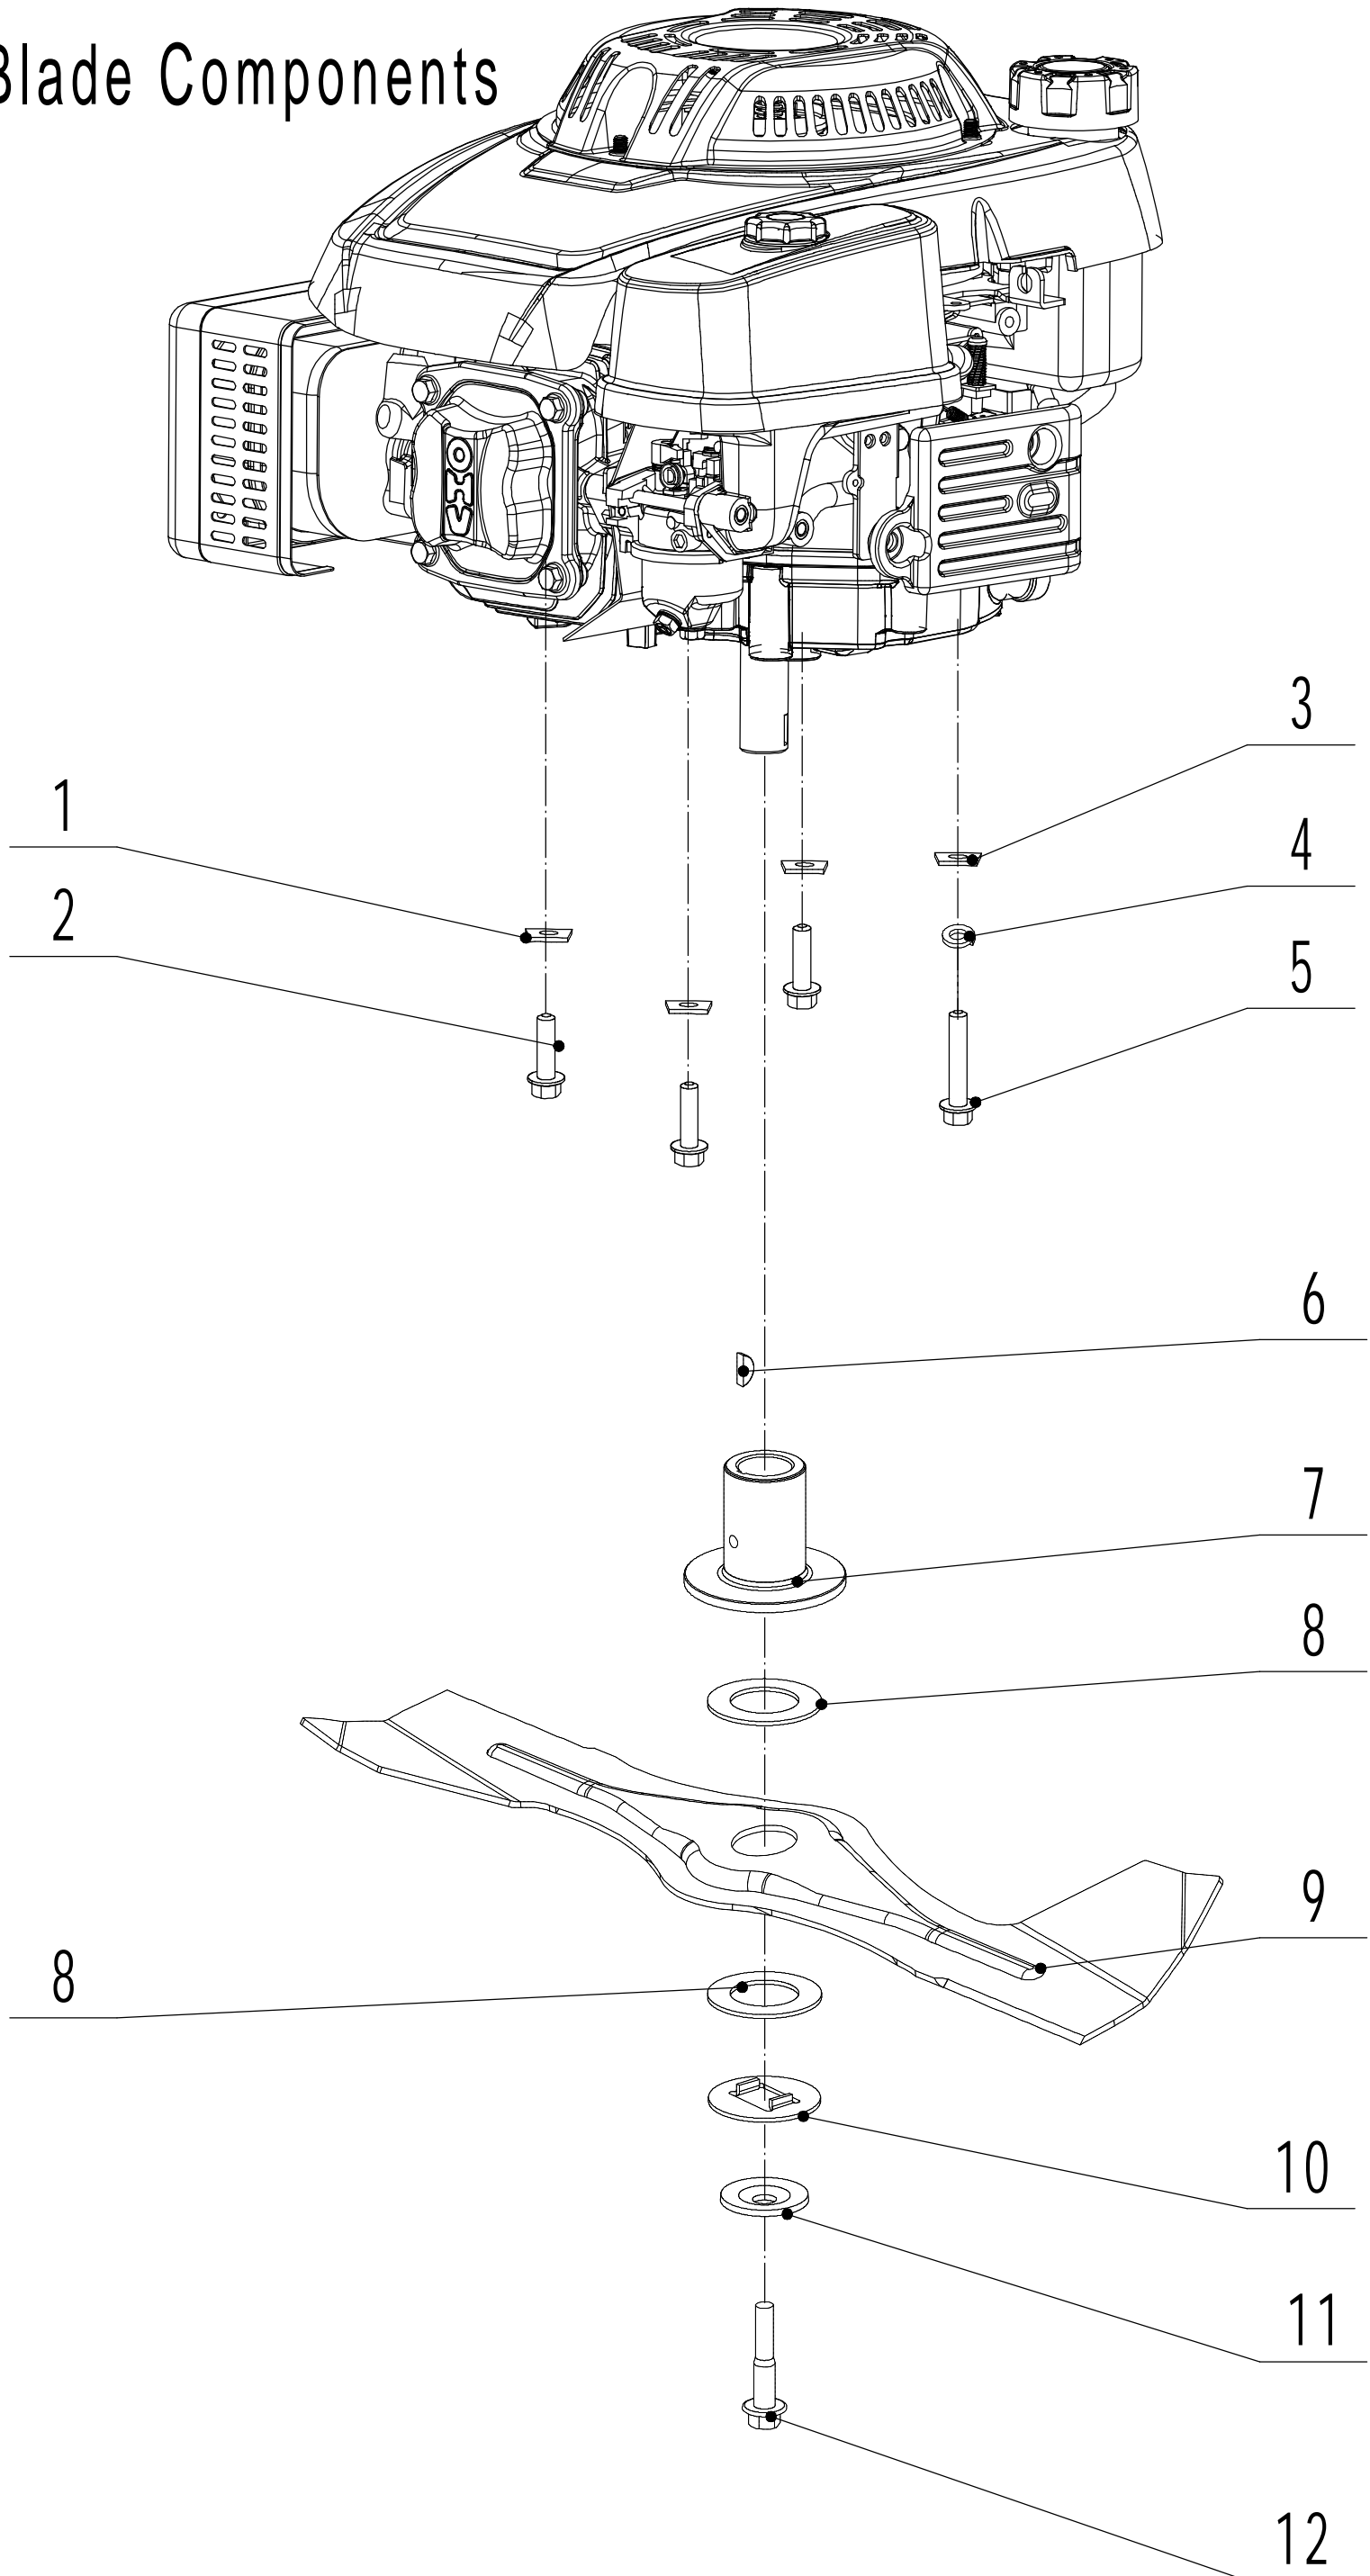

Model:WB507SCV-SD

Service code:W507VCT020B1908

Main Body

<b>Part 2 - Grasscatcher Spare parts</b>		
<b>NO</b>	<b>ID Zboží</b>	<b>Název</b>
1	5020101030S/44	Chassis
2	0101006015	Screw - M6x15
3	5020131010S/01	Graduator
4	0202006000	Lock Nut - M6
5	0102008016	Hex Flange Bolt - M8x16
6	5020116020S/40	Right Bracket
7	0202008000	Lock Nut - M8
8	0104005012	Screw - M5x12
9	AVSA000000040/22	Tooth Disc
10	0202005000	Lock Nut - M5
11	0102006012	Flange Bolt M6x12
12	5020115030S/44	Connector
13	5020111010S	Upper Shield
14	0106004009	Screw - ST4.2x9.5
15	5320136010	Rear Cover Partition
17	5020125050/22	Rear Cover
18	5020126010S/02	Rear Cover Pivot
19	5020127010	Rear Cover Spring
20	0102006016	Bolt - M6x16
21	4510114030	Fix Cap
22	5020125040	Sealing Strip
23	5020115020S/40	Left Bracket
24	5320114020/01	Upper Bearing Bracket
25	5020117010/02	Pivot - Trailing Flap
26	4510111010	Trailing Flap
27	0301008000	Spacer $\Phi$ 8
28	5320332010/02	Connecting Rod Spring
29	5020312010/40	Connecting Rod
30	5320333010	Check Ring

Model:WB507SCV-SD

Service Code:W507VC020B1908

# Blade Components

<b>Part 3 - Grasscatcher Spare parts</b>		
<b>NO</b>	<b>ID Zboží</b>	<b>Název</b>
1	5310112020/02	Spacer
2	5320115010	Hex Flange Bolt - 3/8x16x25
3	5310112010/02	Spacer
4	0401008000	Spring Washer $\Phi$ 8
5	0101008035	Hex Bolt - M8x35
6	4510401010	Key
7	4510402010/02	Adapter
8	5310402010	Friction Disc
9	5020405010/22	Blade
10	5310404010/02	Lock Disc
11	5310406010/04	Dish Spring
12	5320405011	Central Bolt - 3/8-24x55

<b>Part 4 - Grasscatcher Spare parts</b>		
<b>NO</b>	<b>ID Zboží</b>	<b>Název</b>
1	5310214010	Wheel Cap
2	0101008015	Bolt - M8x15
3	0401008000	Spring Washer $\Phi$ 8
4	0301006000	Spacer $\Phi$ 8
5	5310212010/40	8" Wheel
6	5310213010	Bearing
8	5310211010/02	Spacer
9	5310210010/02	Plain Washer
10	5310209010	Spherical Bearing
11	5020201010/01	Front Axle Weldment