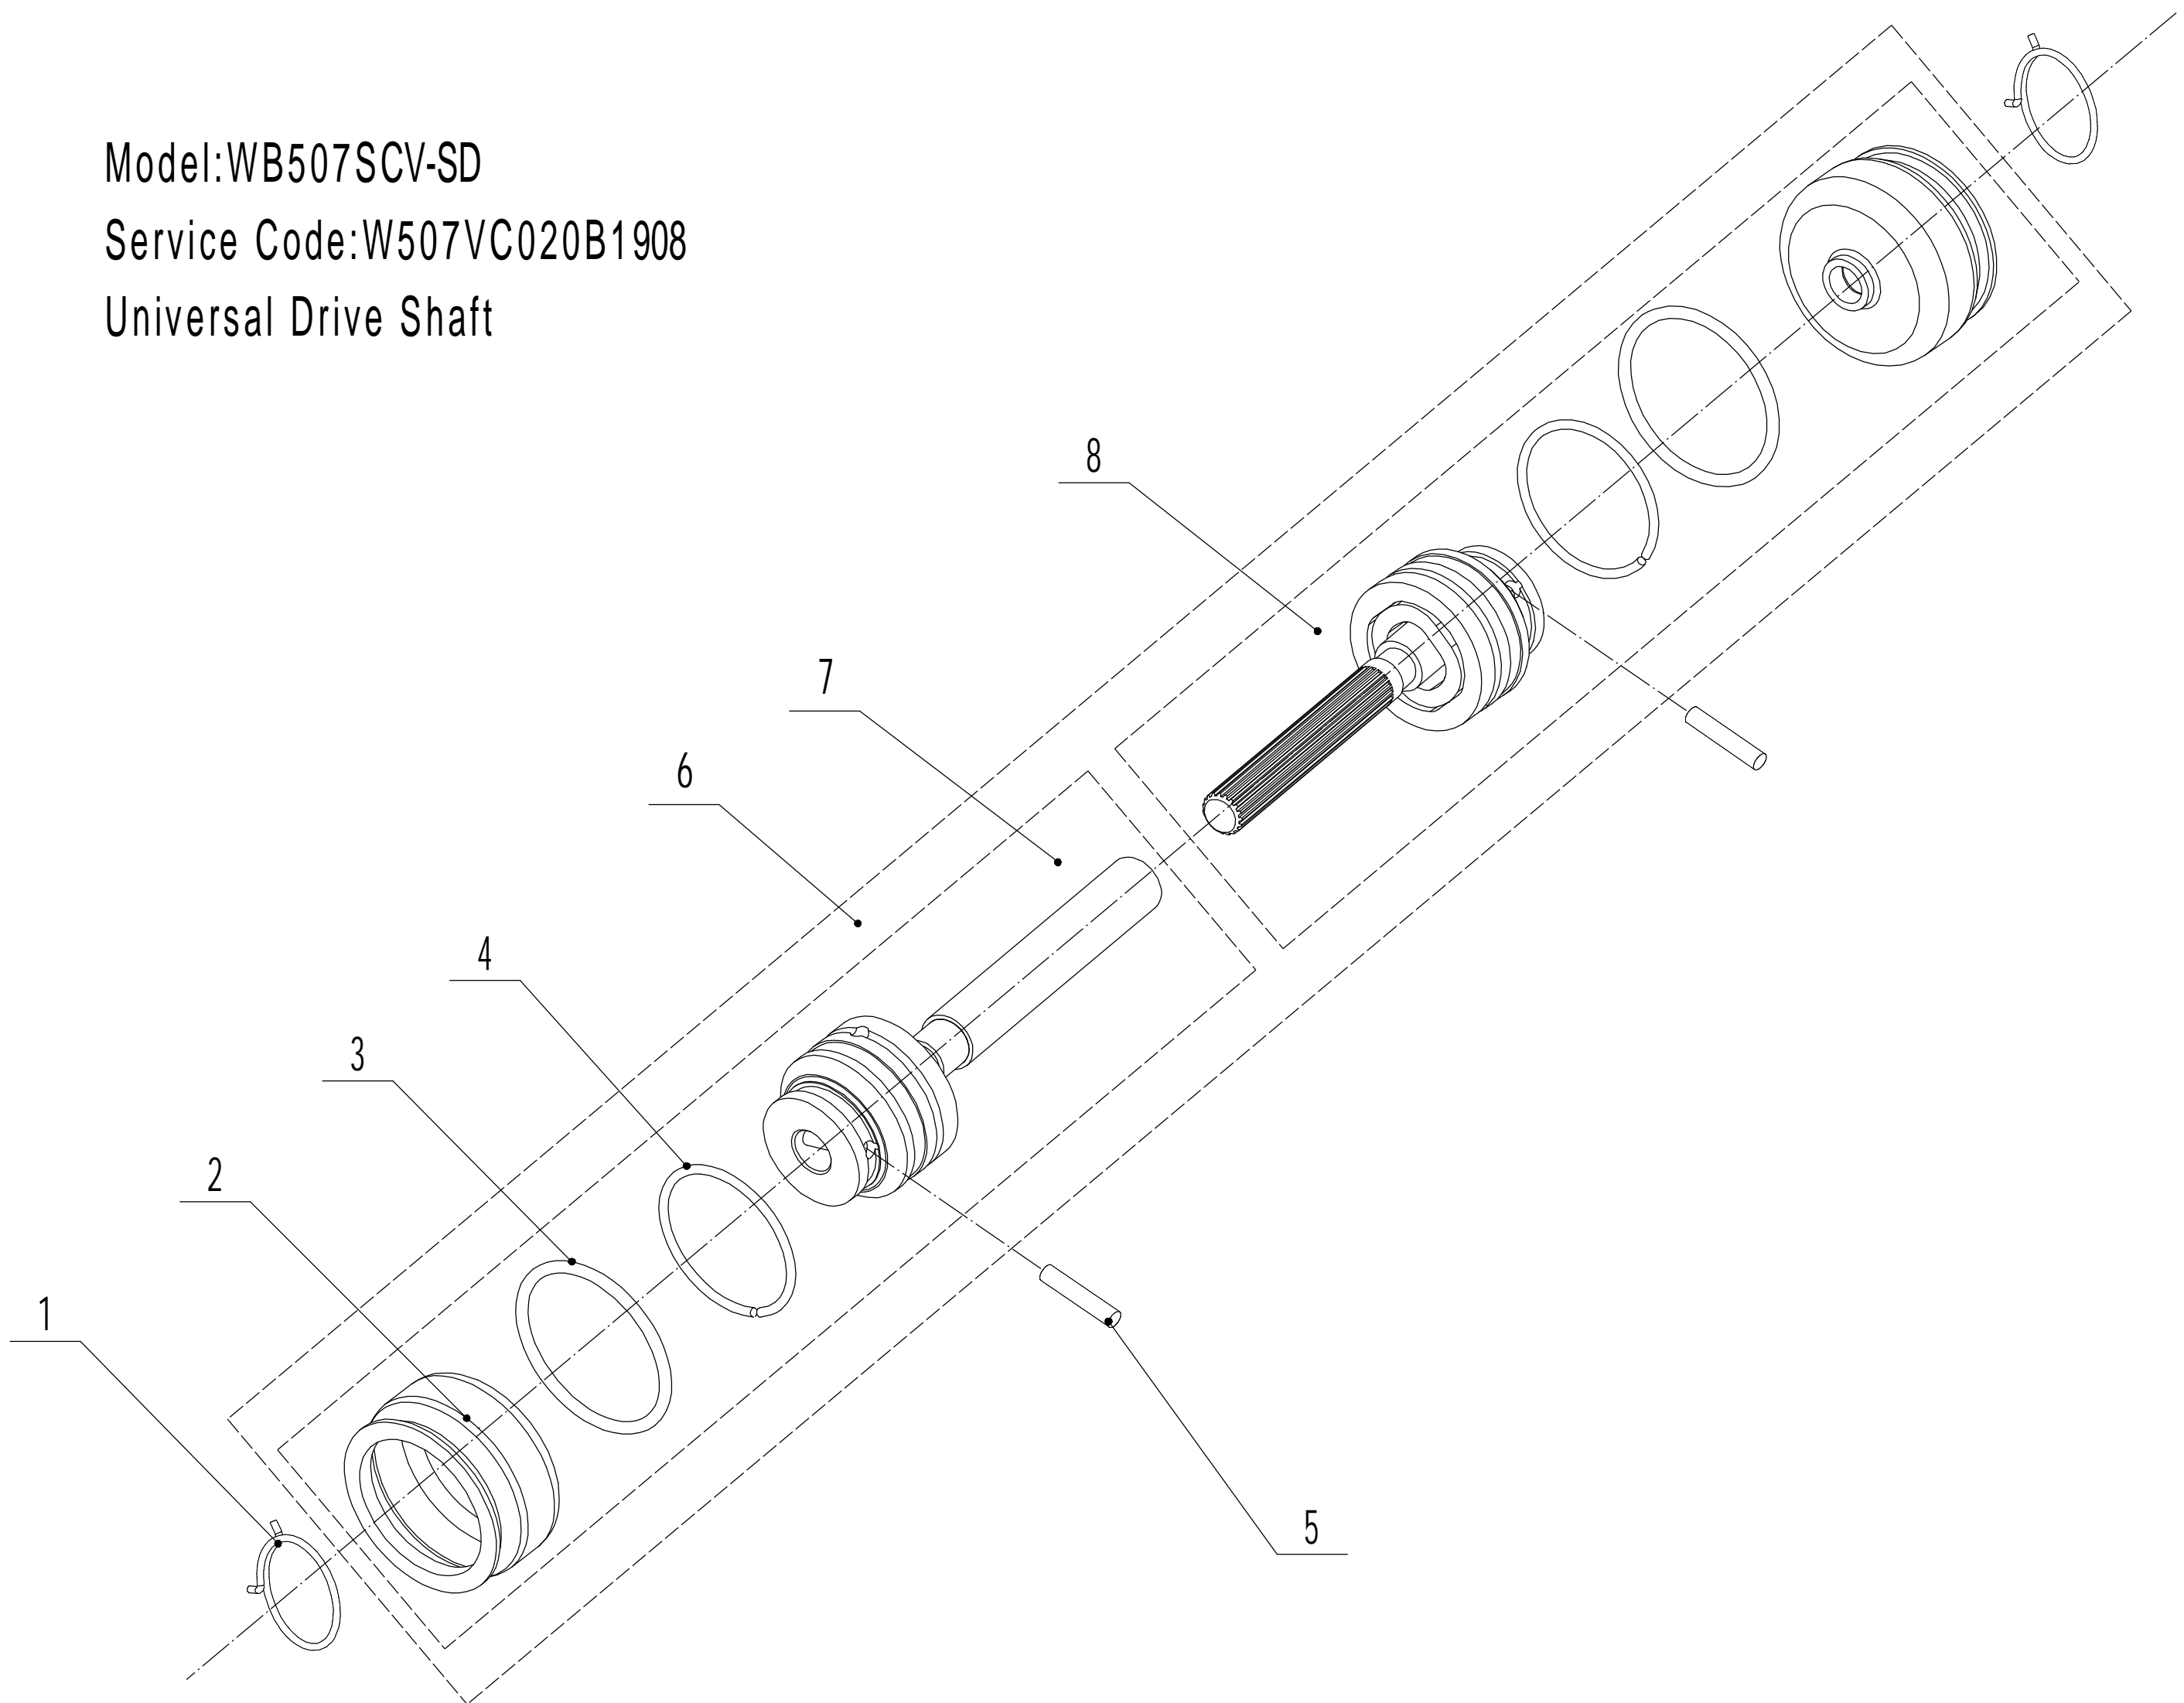

Model:WB507SCV-SD

Service Code:W507VC020B1908

Universal Drive Shaft

Part 8 - Grasscatcher Spare parts		
No.	ID Zboží	Název
1	HQA020000020	Check Ring
2	HQA020000080	Anti-Dust Shield
3	1401028003	O ring
4	HQA020000030	Check Ring
5	HQA020000090	Pin
6	Y26ZCD03	Universal Drive Shaft
7	Y26ZCDA02	Universal Drive Shaft A
8	Y26ZCDB02	Universal Drive Shaft B