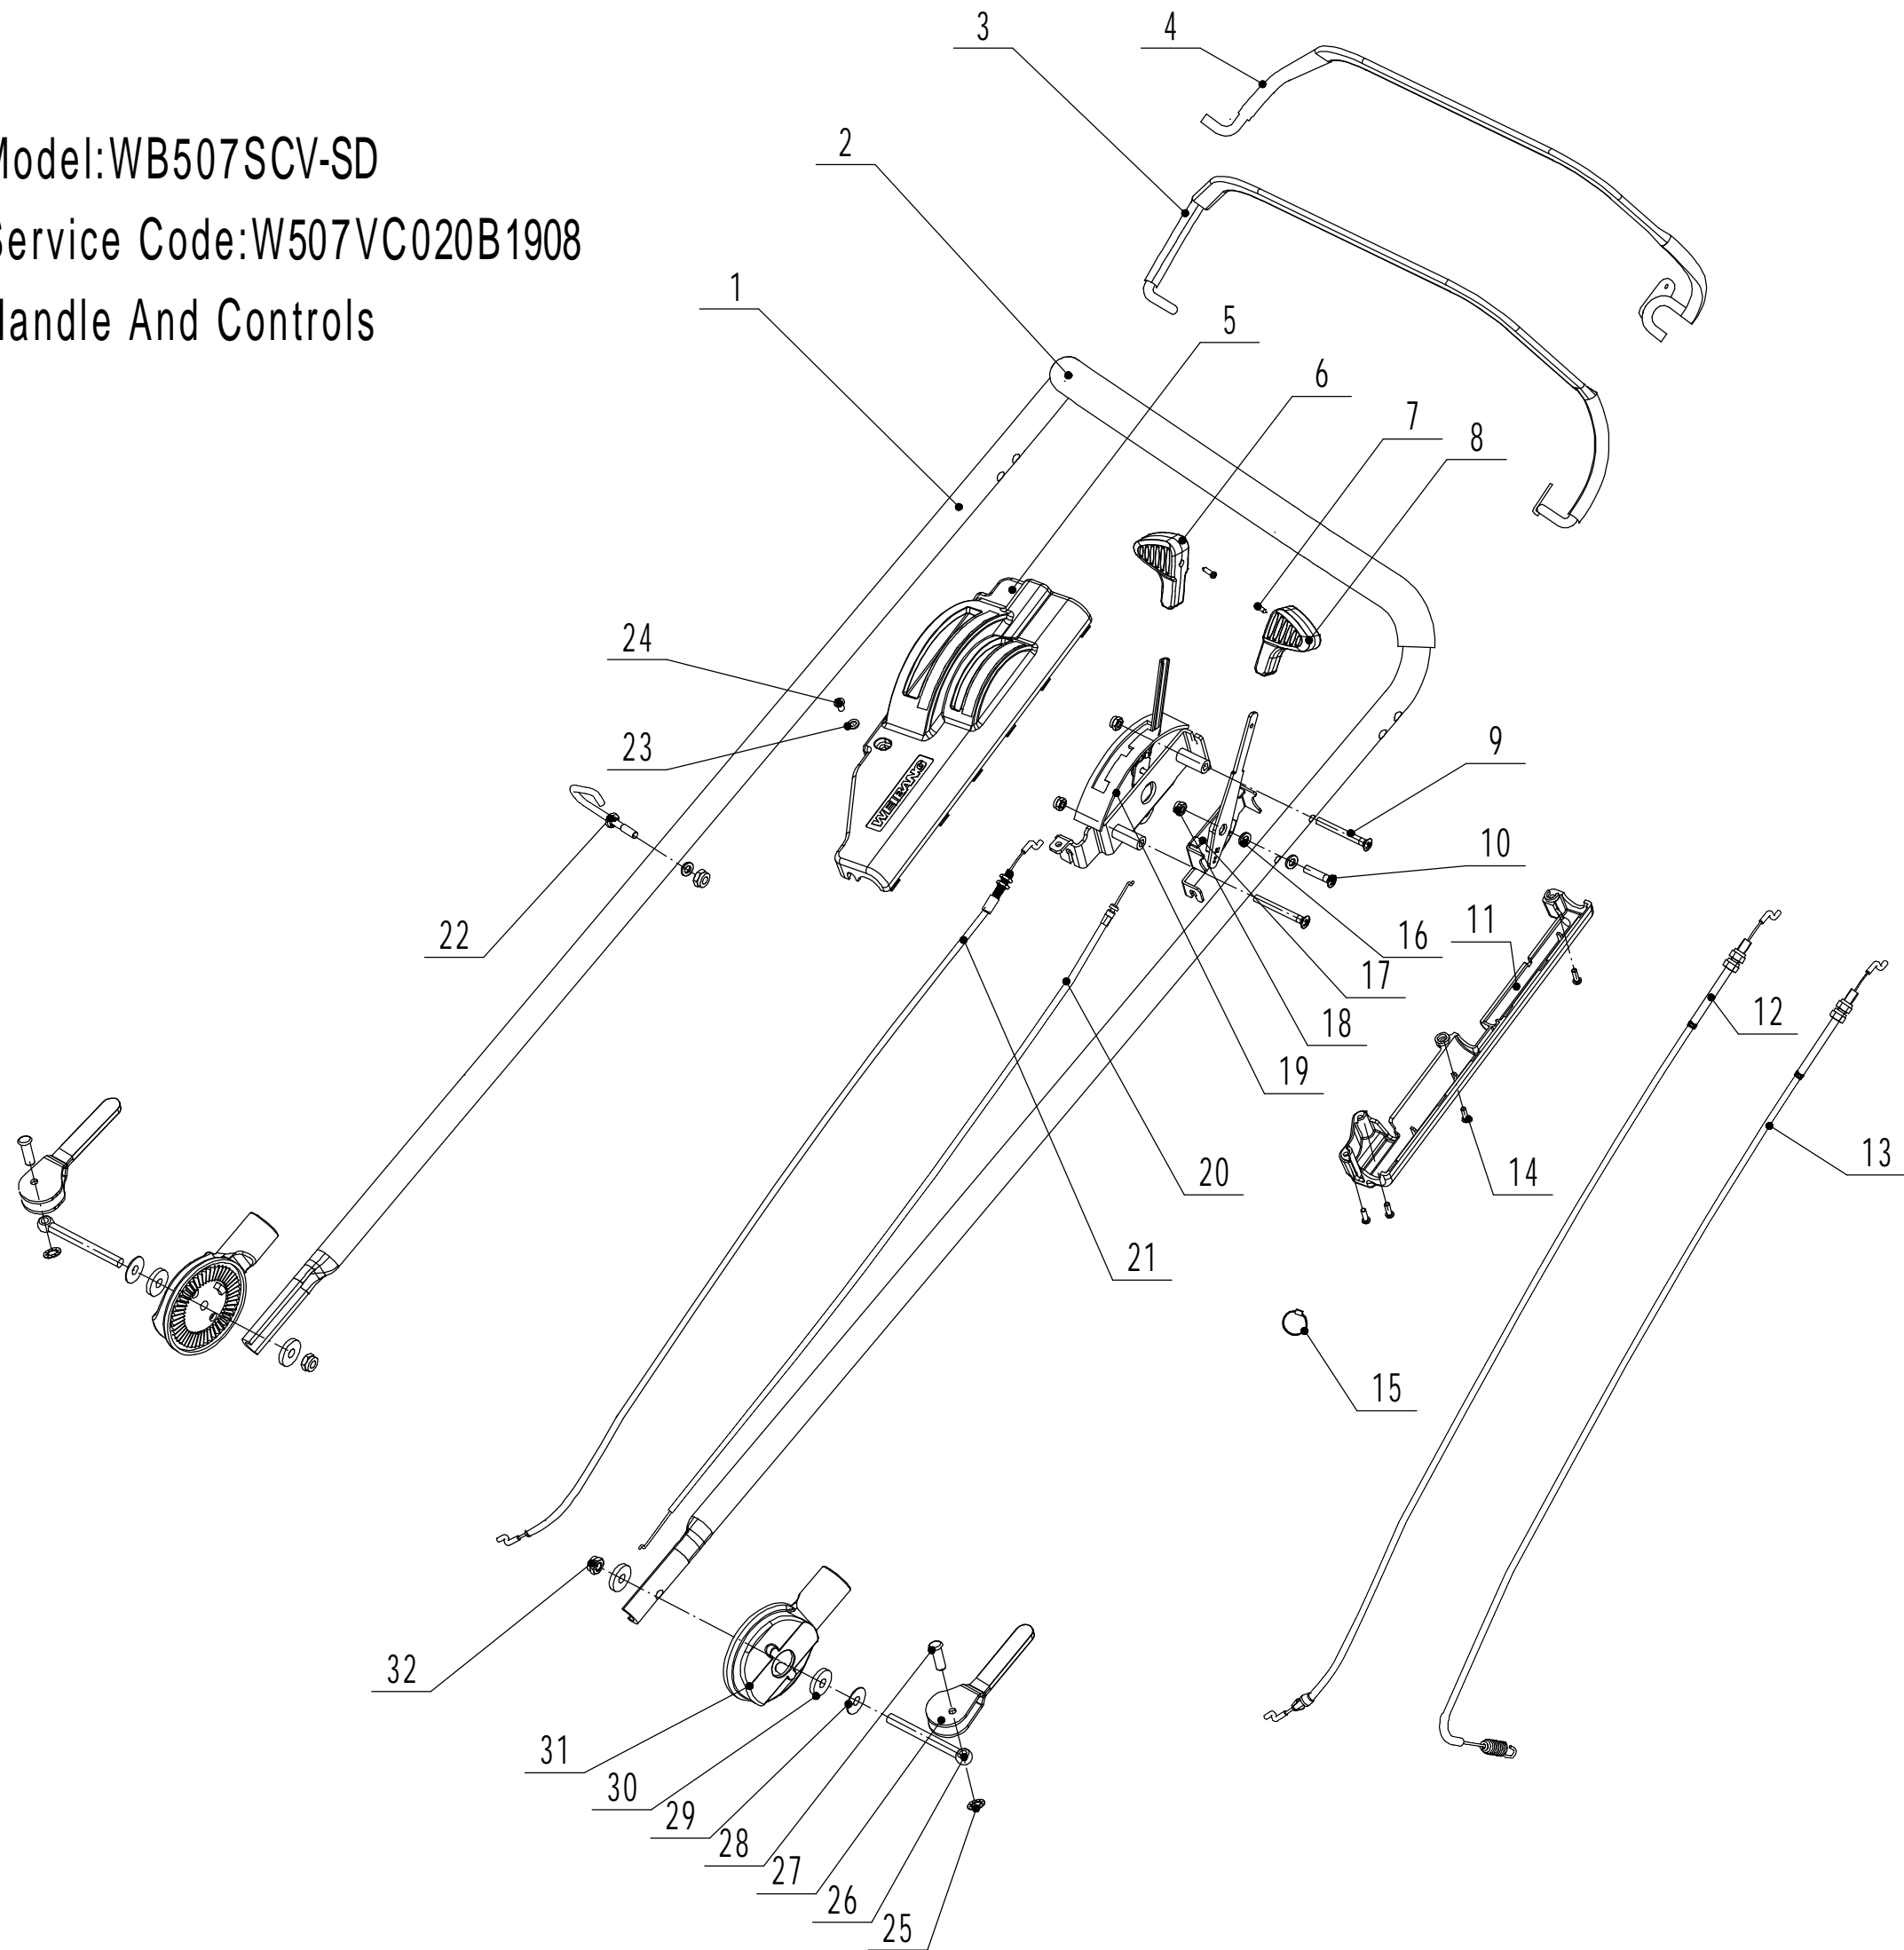

Model:WB507SCV-SD
Service Code:W507VC020B1908
Handle And Controls

Part 6 - Grasscatcher Spare parts		
No.	ID Zboží	Název
1	5020501020S/44	Handle
2	GM56E010000081	Handle Sheath
3	5320511030S/40	Clutch Lever Weldment
4	5320503020S/40	Brake Lever Weldment
5	5020501030S	Control Box Upper Cover
6	5380508010	Speed Control Grip
7	0106003013	Screw - ST2.9x13
8	5380510010	Throttle Grip
9	0108006060	Screw - M6x60
10	0108006050	Screw - M6x45
11	5020501040S	Control Box Lower Cover
12	BS120-1140	Brake Cable
13	LH180-1082-S	Clutch Cable
14	0113040018	Screw - M4x18
15	ZD8/200	Ties - 8x200
16	0301006000	Spacer Φ6
17	5380512010	Throttle Bracket
18	0202006000	Lock Nut - M6
19	5020501050S	Speed Control Bracket
20	YM72-1060-A	Throttle Cable
21	TX120-950-S	Speed Control Cable
22	4510511010/01	Hook
23	0301005000	Spacer Φ5
24	0104005012	Cross Slot Bolt - M5x12
25	4510114030	Fix Cap
26	GM48S000000100	Connecting Bolt
27	GM56A100400000	Lock Lever
28	0801008025	Axis Pin
29	GM56A100000040/04	Anti-Friction Spacer
30	GM56A100000050/01	Spacer
31	GM48S030200000	Tooth Disc Kit
32	0203008000	Lock Nut - M8