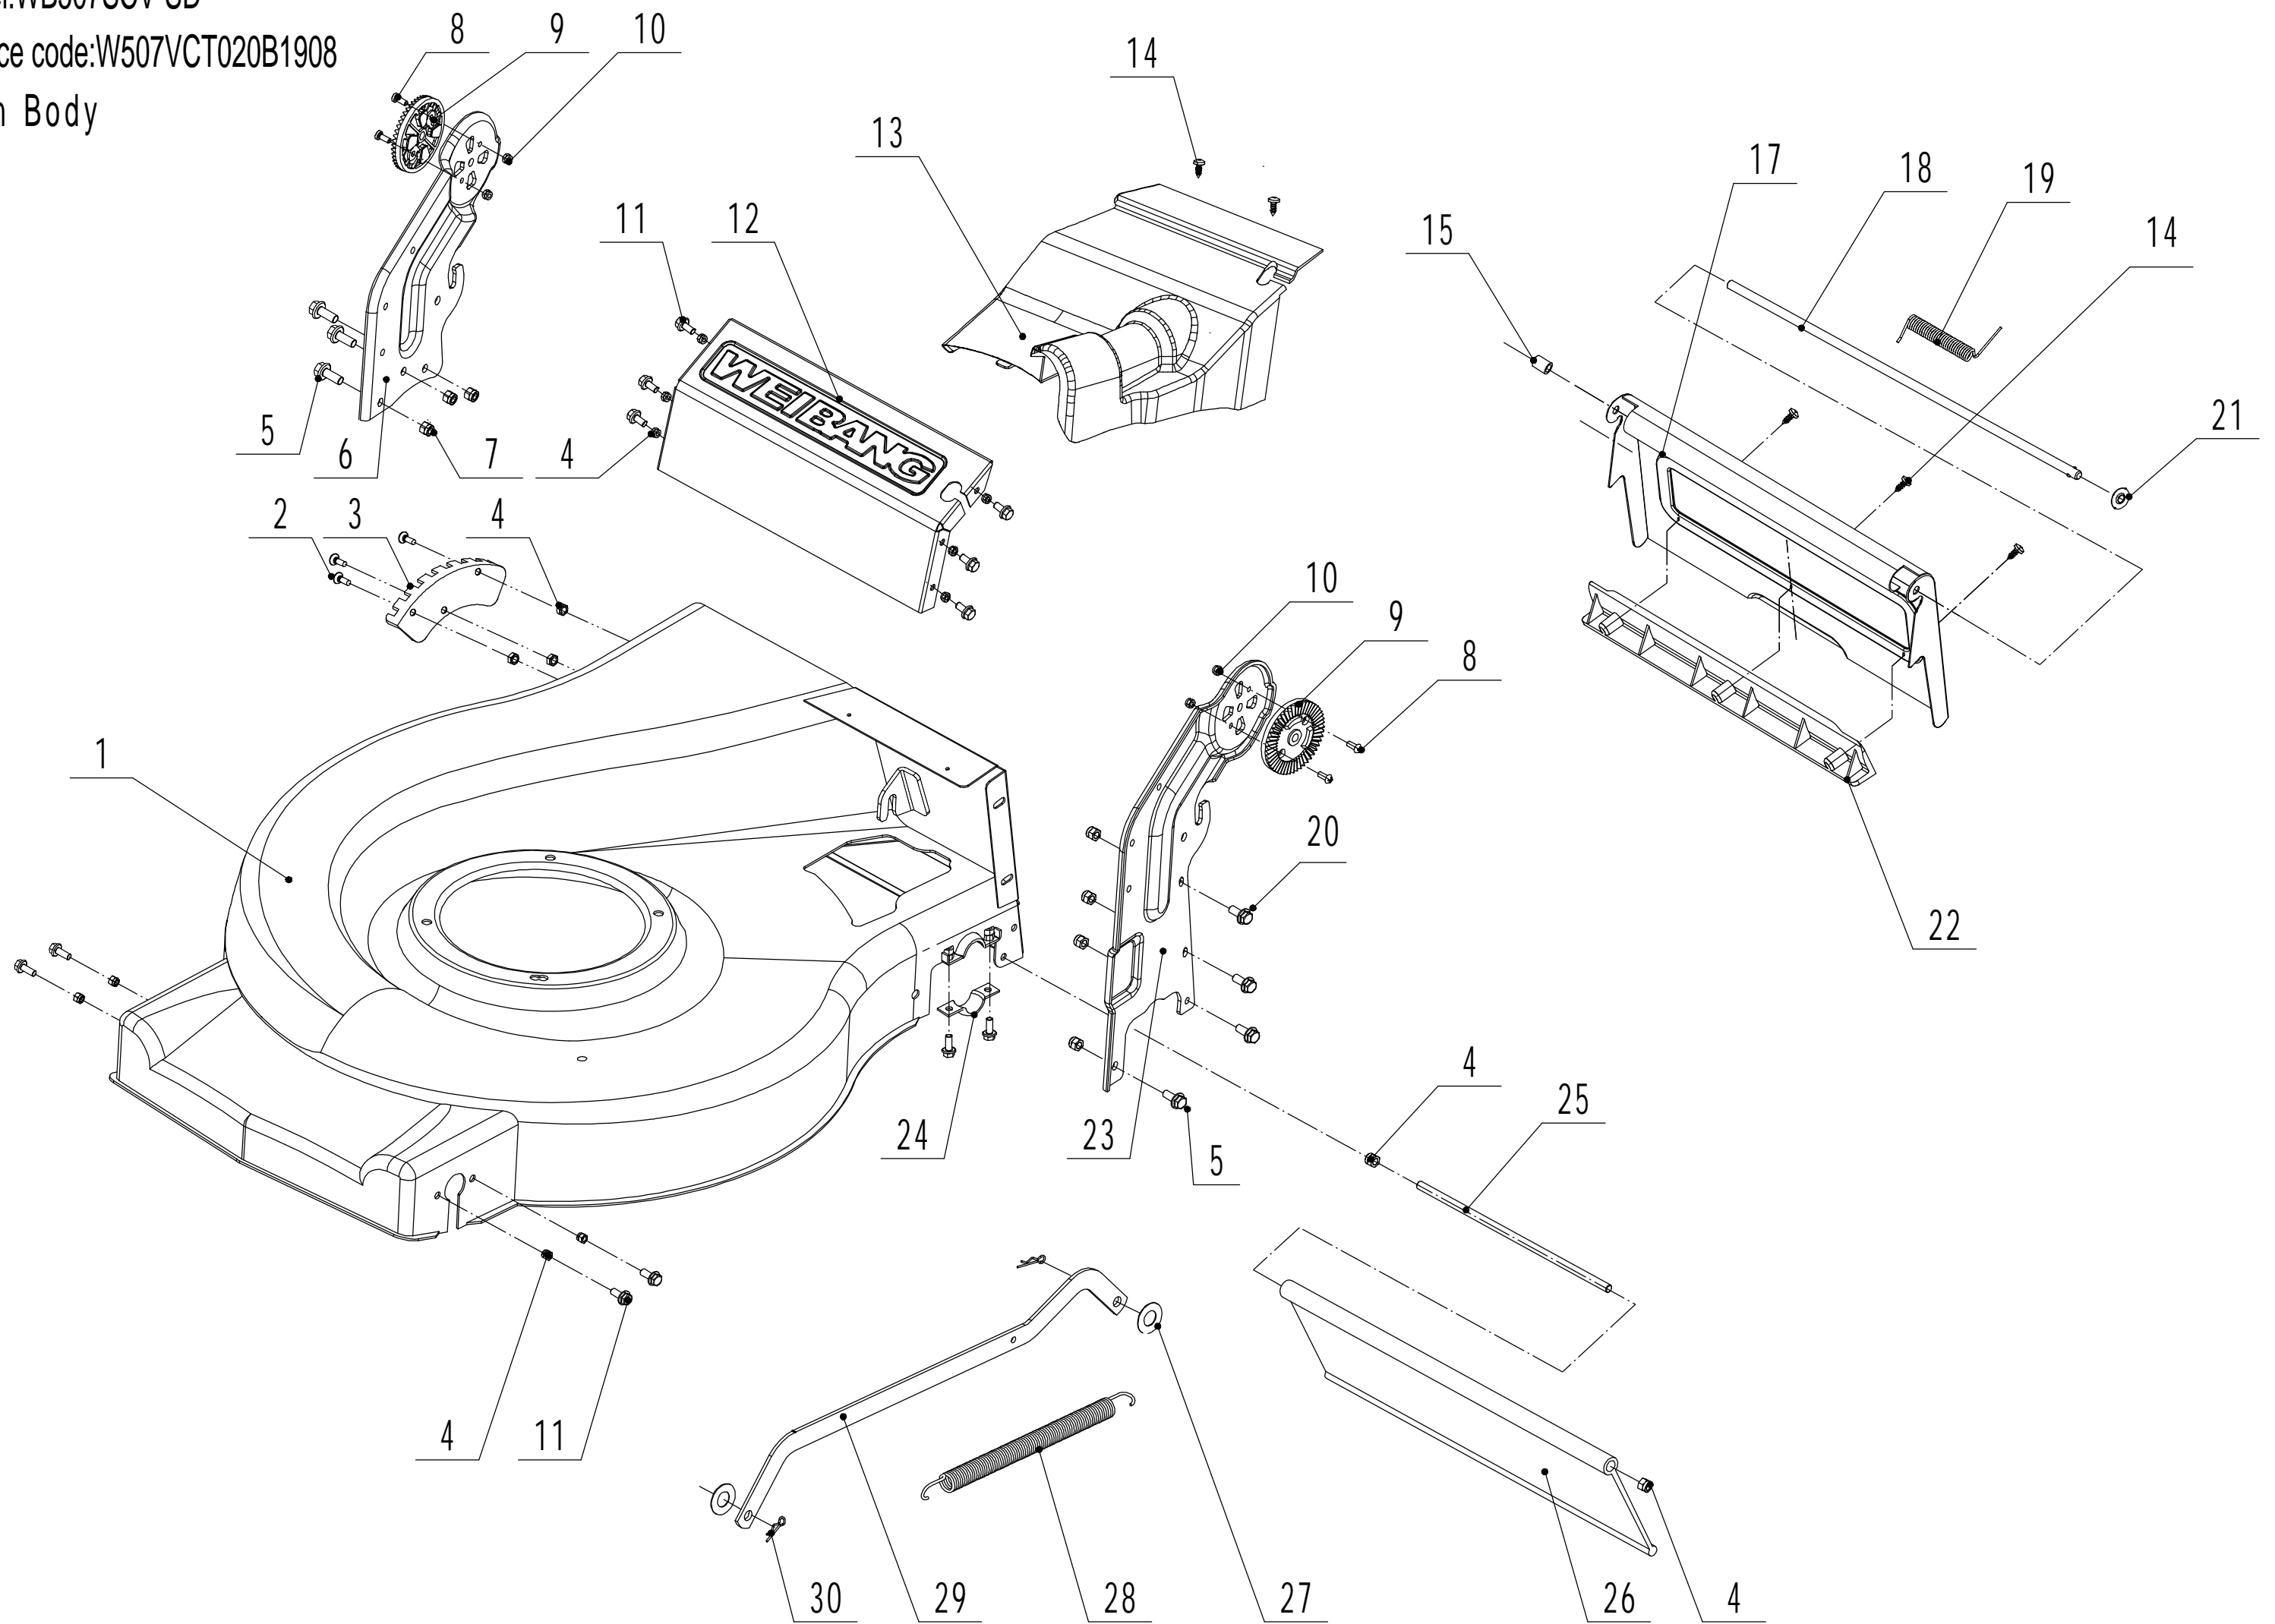

Model:WB507SCV-SD

Service code:W507VCT020B1908

Main Body

<b>Part 2 - Grasscatcher Spare parts</b>		
<b>NO</b>	<b>ID Zboží</b>	<b>Název</b>
1	5020101030S/44	Chassis
2	0101006015	Screw - M6x15
3	5020131010S/01	Graduator
4	0202006000	Lock Nut - M6
5	0102008016	Hex Flange Bolt - M8x16
6	5020116020S/40	Right Bracket
7	0202008000	Lock Nut - M8
8	0104005012	Screw - M5x12
9	AVSA000000040/22	Tooth Disc
10	0202005000	Lock Nut - M5
11	0102006012	Flange Bolt M6x12
12	5020115030S/44	Connector
13	5020111010S	Upper Shield
14	0106004009	Screw - ST4.2x9.5
15	5320136010	Rear Cover Partition
17	5020125050/22	Rear Cover
18	5020126010S/02	Rear Cover Pivot
19	5020127010	Rear Cover Spring
20	0102006016	Bolt - M6x16
21	4510114030	Fix Cap
22	5020125040	Sealing Strip
23	5020115020S/40	Left Bracket
24	5320114020/01	Upper Bearing Bracket
25	5020117010/02	Pivot - Trailing Flap
26	4510111010	Trailing Flap
27	0301008000	Spacer $\Phi$ 8
28	5320332010/02	Connecting Rod Spring
29	5020312010/40	Connecting Rod
30	5320333010	Check Ring

# Blade Components

<b>Part 3 - Grasscatcher Spare parts</b>		
<b>NO</b>	<b>ID Zboží</b>	<b>Název</b>
1	5310112020/02	Spacer
2	5320115010	Hex Flange Bolt - 3/8x16x25
3	5310112010/02	Spacer
4	0401008000	Spring Washer $\Phi$ 8
5	0101008035	Hex Bolt - M8x35
6	4510401010	Key
7	4510402010/02	Adapter
8	5310402010	Friction Disc
9	5020405010/22	Blade
10	5310404010/02	Lock Disc
11	5310406010/04	Dish Spring
12	5320405011	Central Bolt - 3/8-24x55

<b>Part 4 - Grasscatcher Spare parts</b>		
<b>NO</b>	<b>ID Zboží</b>	<b>Název</b>
1	5310214010	Wheel Cap
2	0101008015	Bolt - M8x15
3	0401008000	Spring Washer $\Phi$ 8
4	0301006000	Spacer $\Phi$ 8
5	5310212010/40	8" Wheel
6	5310213010	Bearing
8	5310211010/02	Spacer
9	5310210010/02	Plain Washer
10	5310209010	Spherical Bearing
11	5020201010/01	Front Axle Weldment