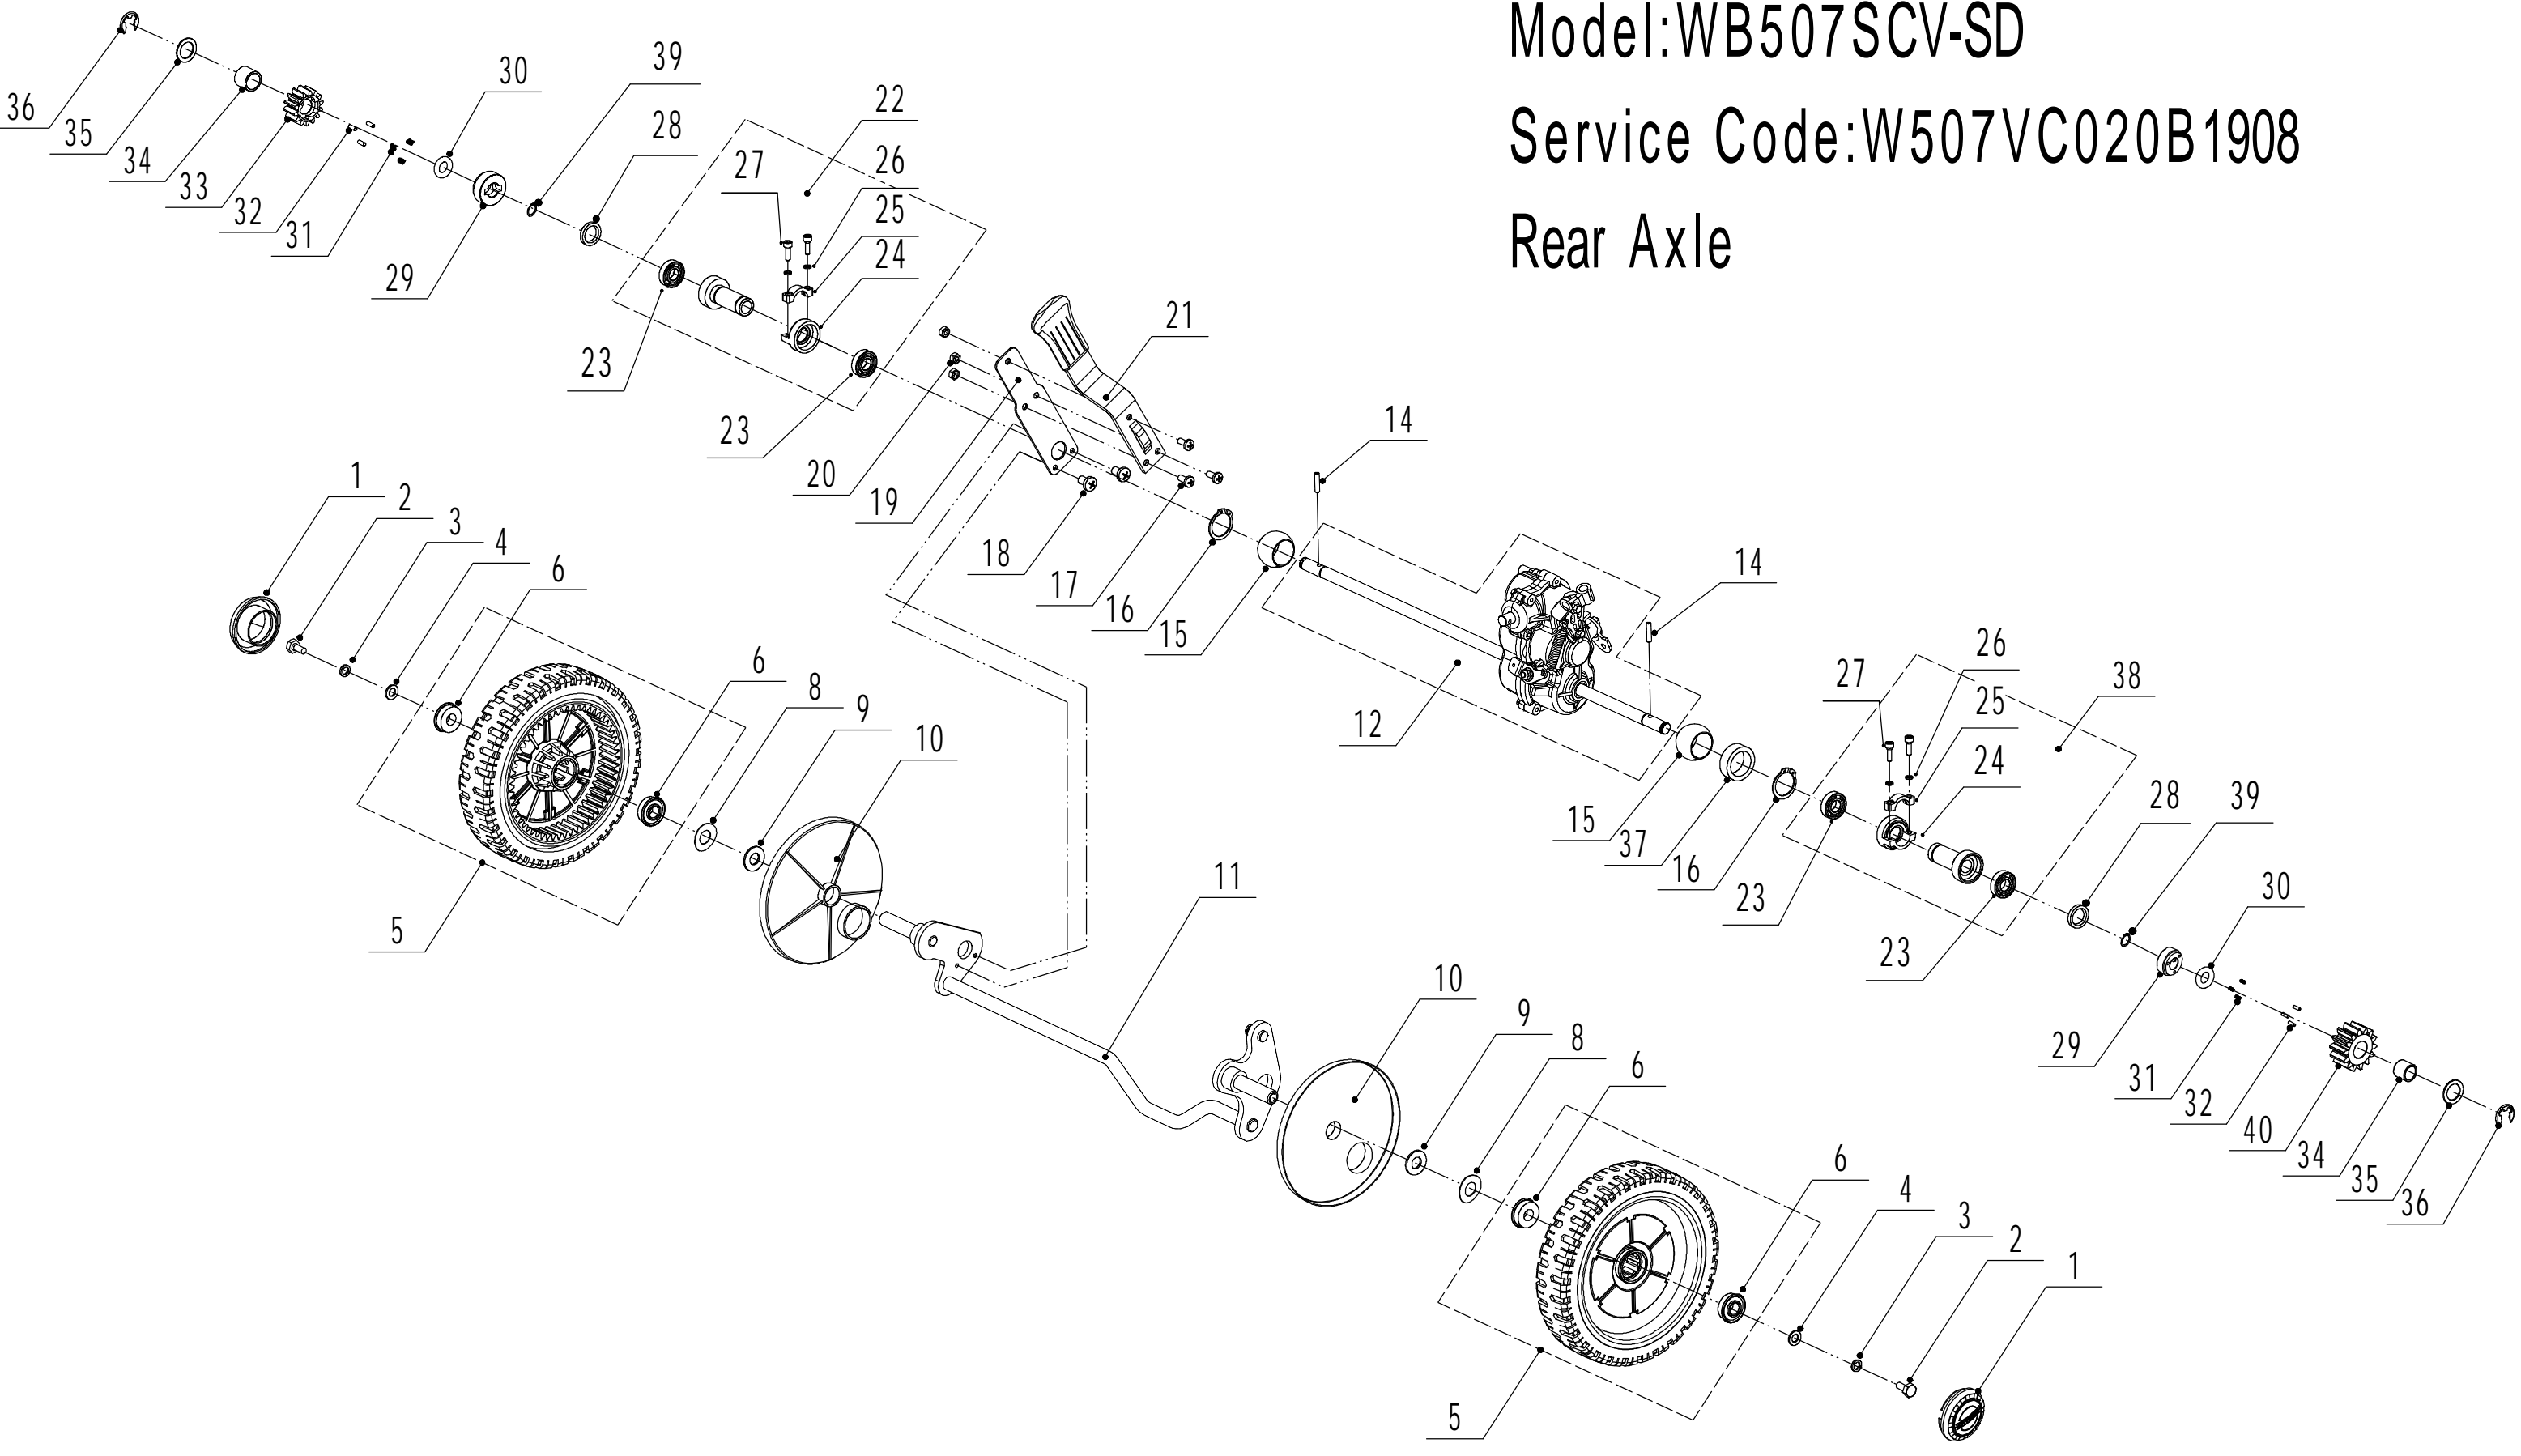

Model:WB507SCV-SD

Service Code:W507VC020B1908

Rear Axle

Part 5 - Grasscatcher Spare parts		
NO	ID Zboží	Název
1	5310214010	Wheel Cap
2	0101008015	Bolt - M8x15
3	0401008000	Spring Washer Φ8
4	0301006000	Spacer Φ8
5	5340309010/40	9" Rear wheel
6	5310213010	Bearing
8	5310211010/02	Spacer
9	5310210010/02	Spacer
10	5340312010	Anti-Dust Shield
11	5020301020S/01	Rear Axle Weldment
12	Y20502Z0	Gearbox Assembly
14	HQ000100060	Pin
15	5320328010	Spherical Bearing
16	1001020000	Check Ring
17	0101006014	Bolt - M6x14
18	0113005008	Screw - M5x8
19	5360311010/22	Flat Spring
20	0202006000	Lock Nut - M6
21	5360310010/40	Height Adjustment Lever
22	Y065321SF	Right Bearing Sheath Assembly
23	R8	Deep Groove Ball Bearing
24	5320324022	Bearing Block
25	5320324023	Bearing Block Cover
26	0401005000	Spring Washer Φ5
27	0103005020A	Screw - M5x20
28	GM48S010000010	Spacer
29	HQ000100050	One-Way Block
30	1401025015	O-ring
31	HQ000100040	Spring
32	HQ000100030	Pin
33	HQ000100020	Right Drive Pinion
34	5320326010P	Bearing
35	5020311010/04	Anti-Friction Spacer
36	1301009000	Check Ring Φ9
37	5020310010/02	Rear Transmission Partition
38	Y065320SF	Left Bearing Sheath Assembly
39	1001012000	Check Ring For Shaft
40	HQ000100010	Left Drive Pinion