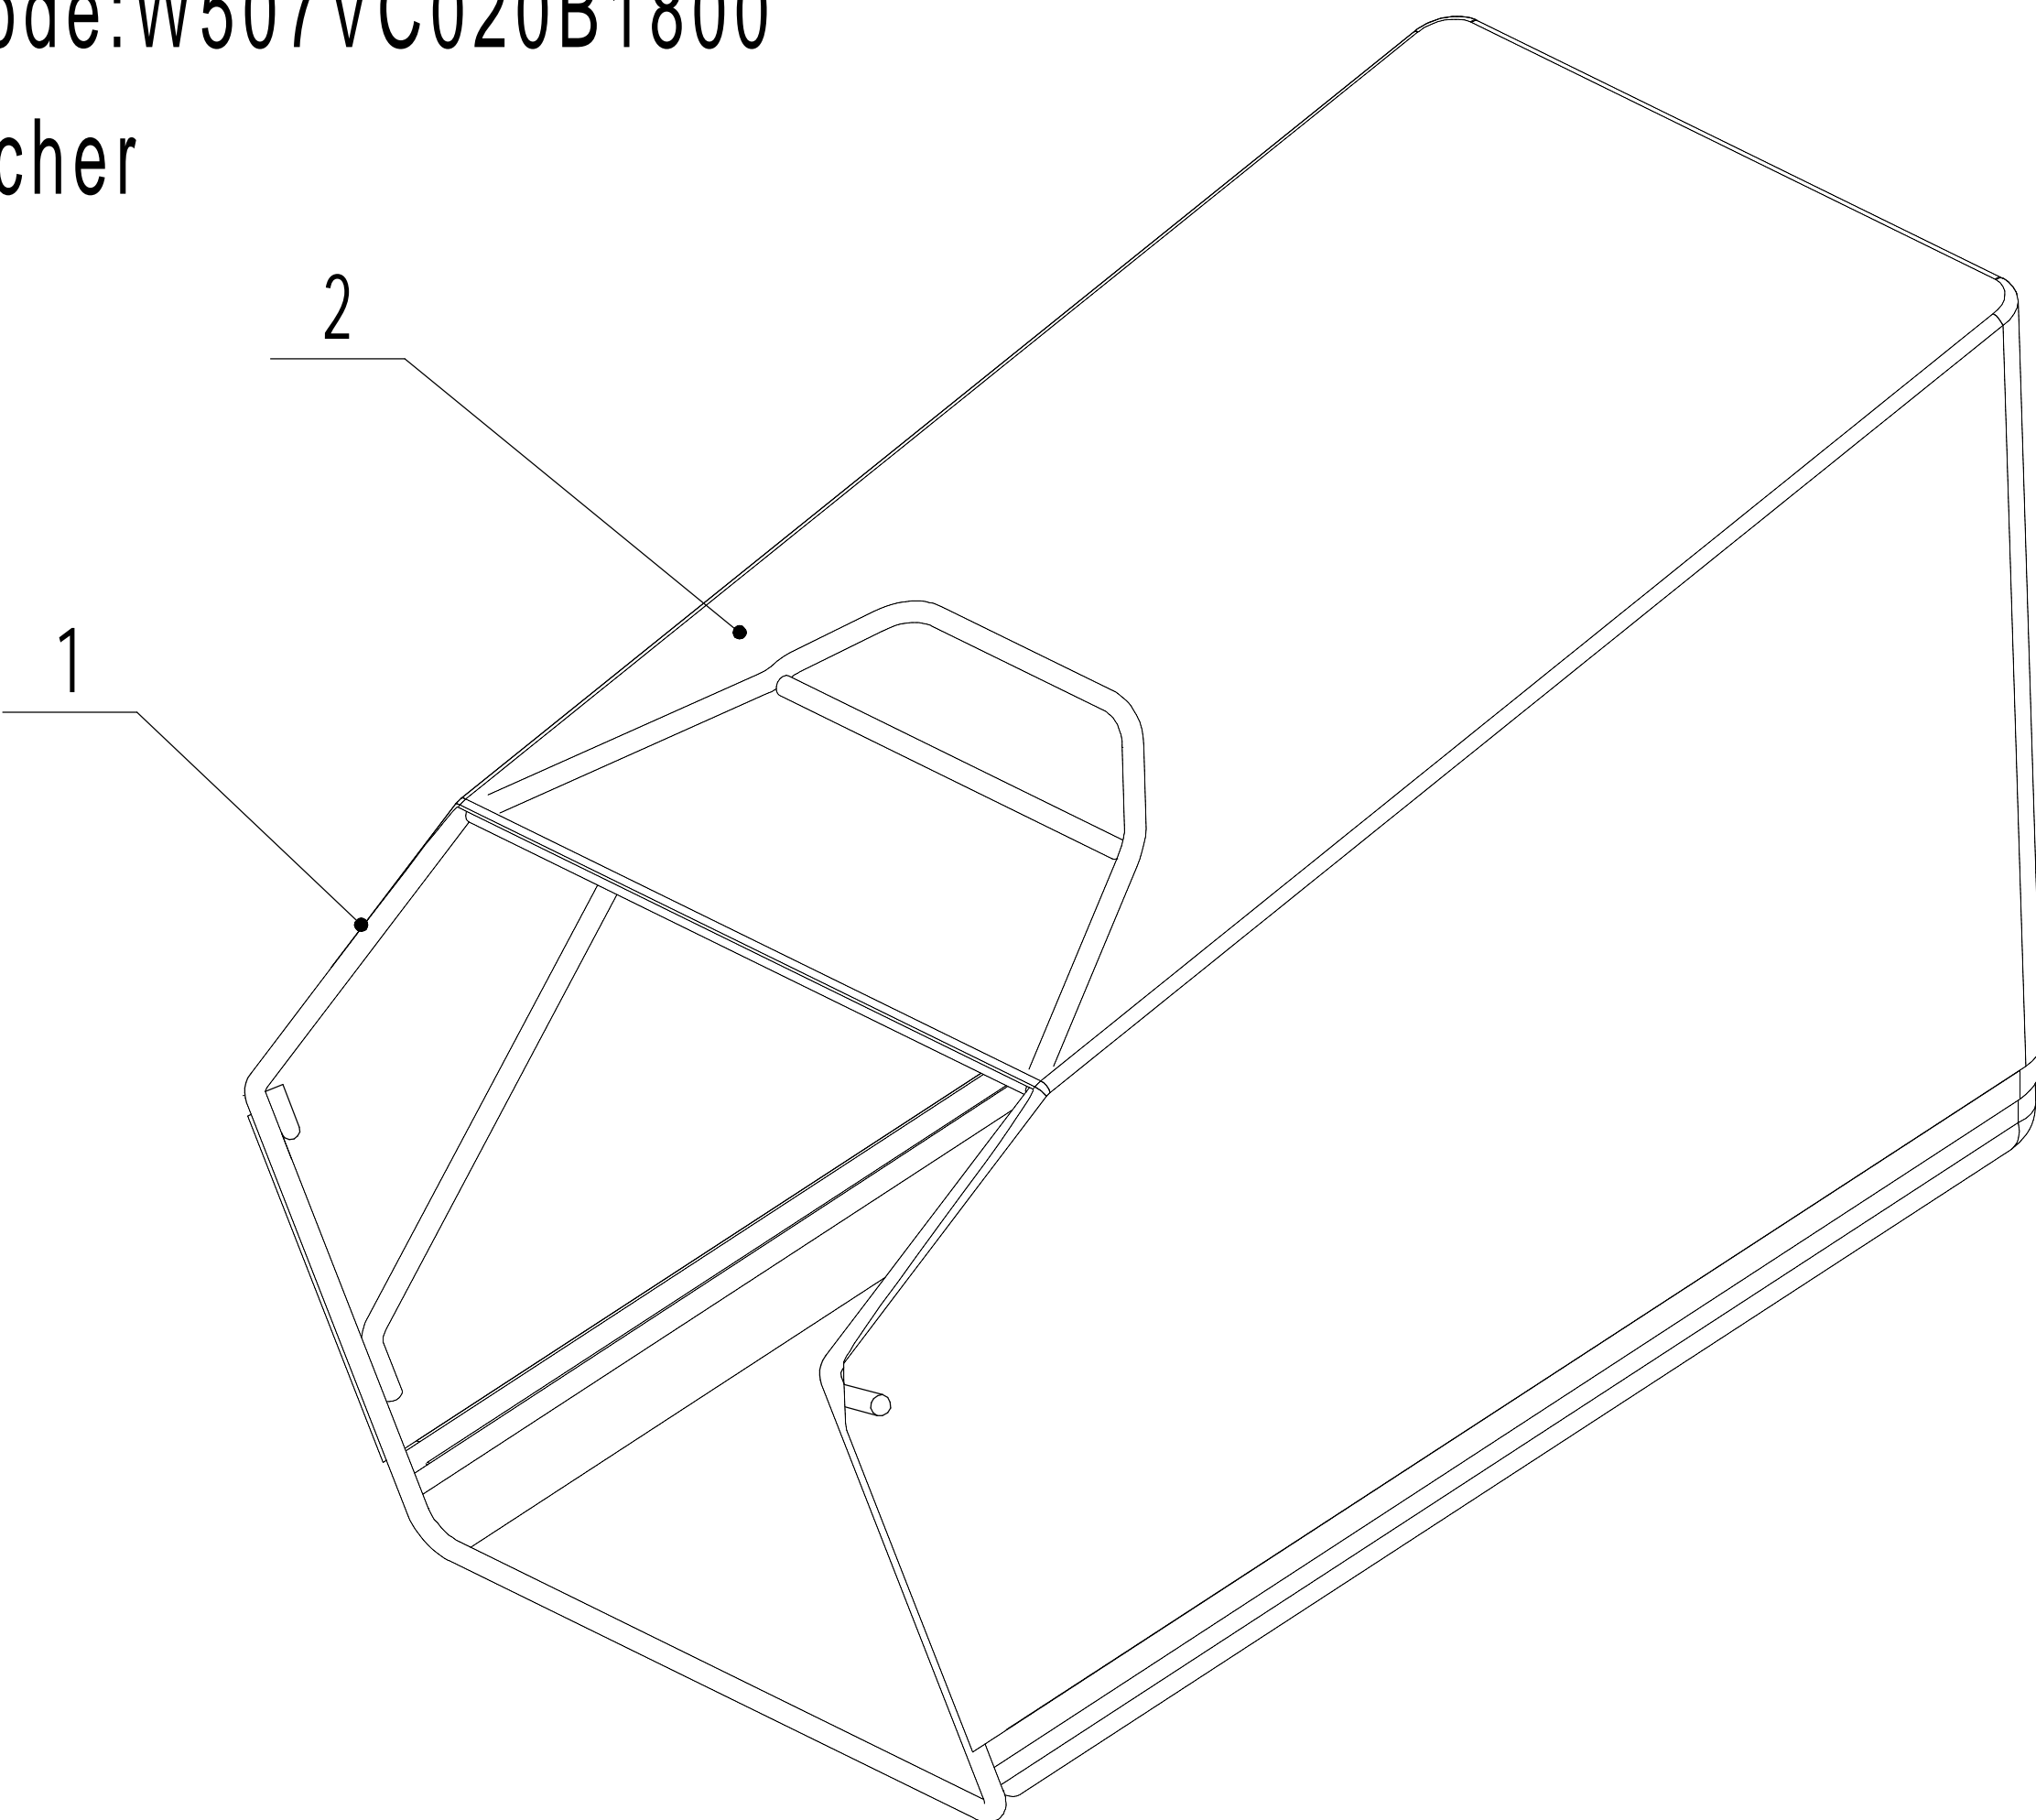

Model:WB507SCV-SD

Service Code:W507VC020B1800

Grass Catcher

Part 7 - Grasscatcher Spare parts

No.	ID Zboží	Název
1	5020602010S/22	Frame Weldment
2	5020603010S/84	Grass Bag