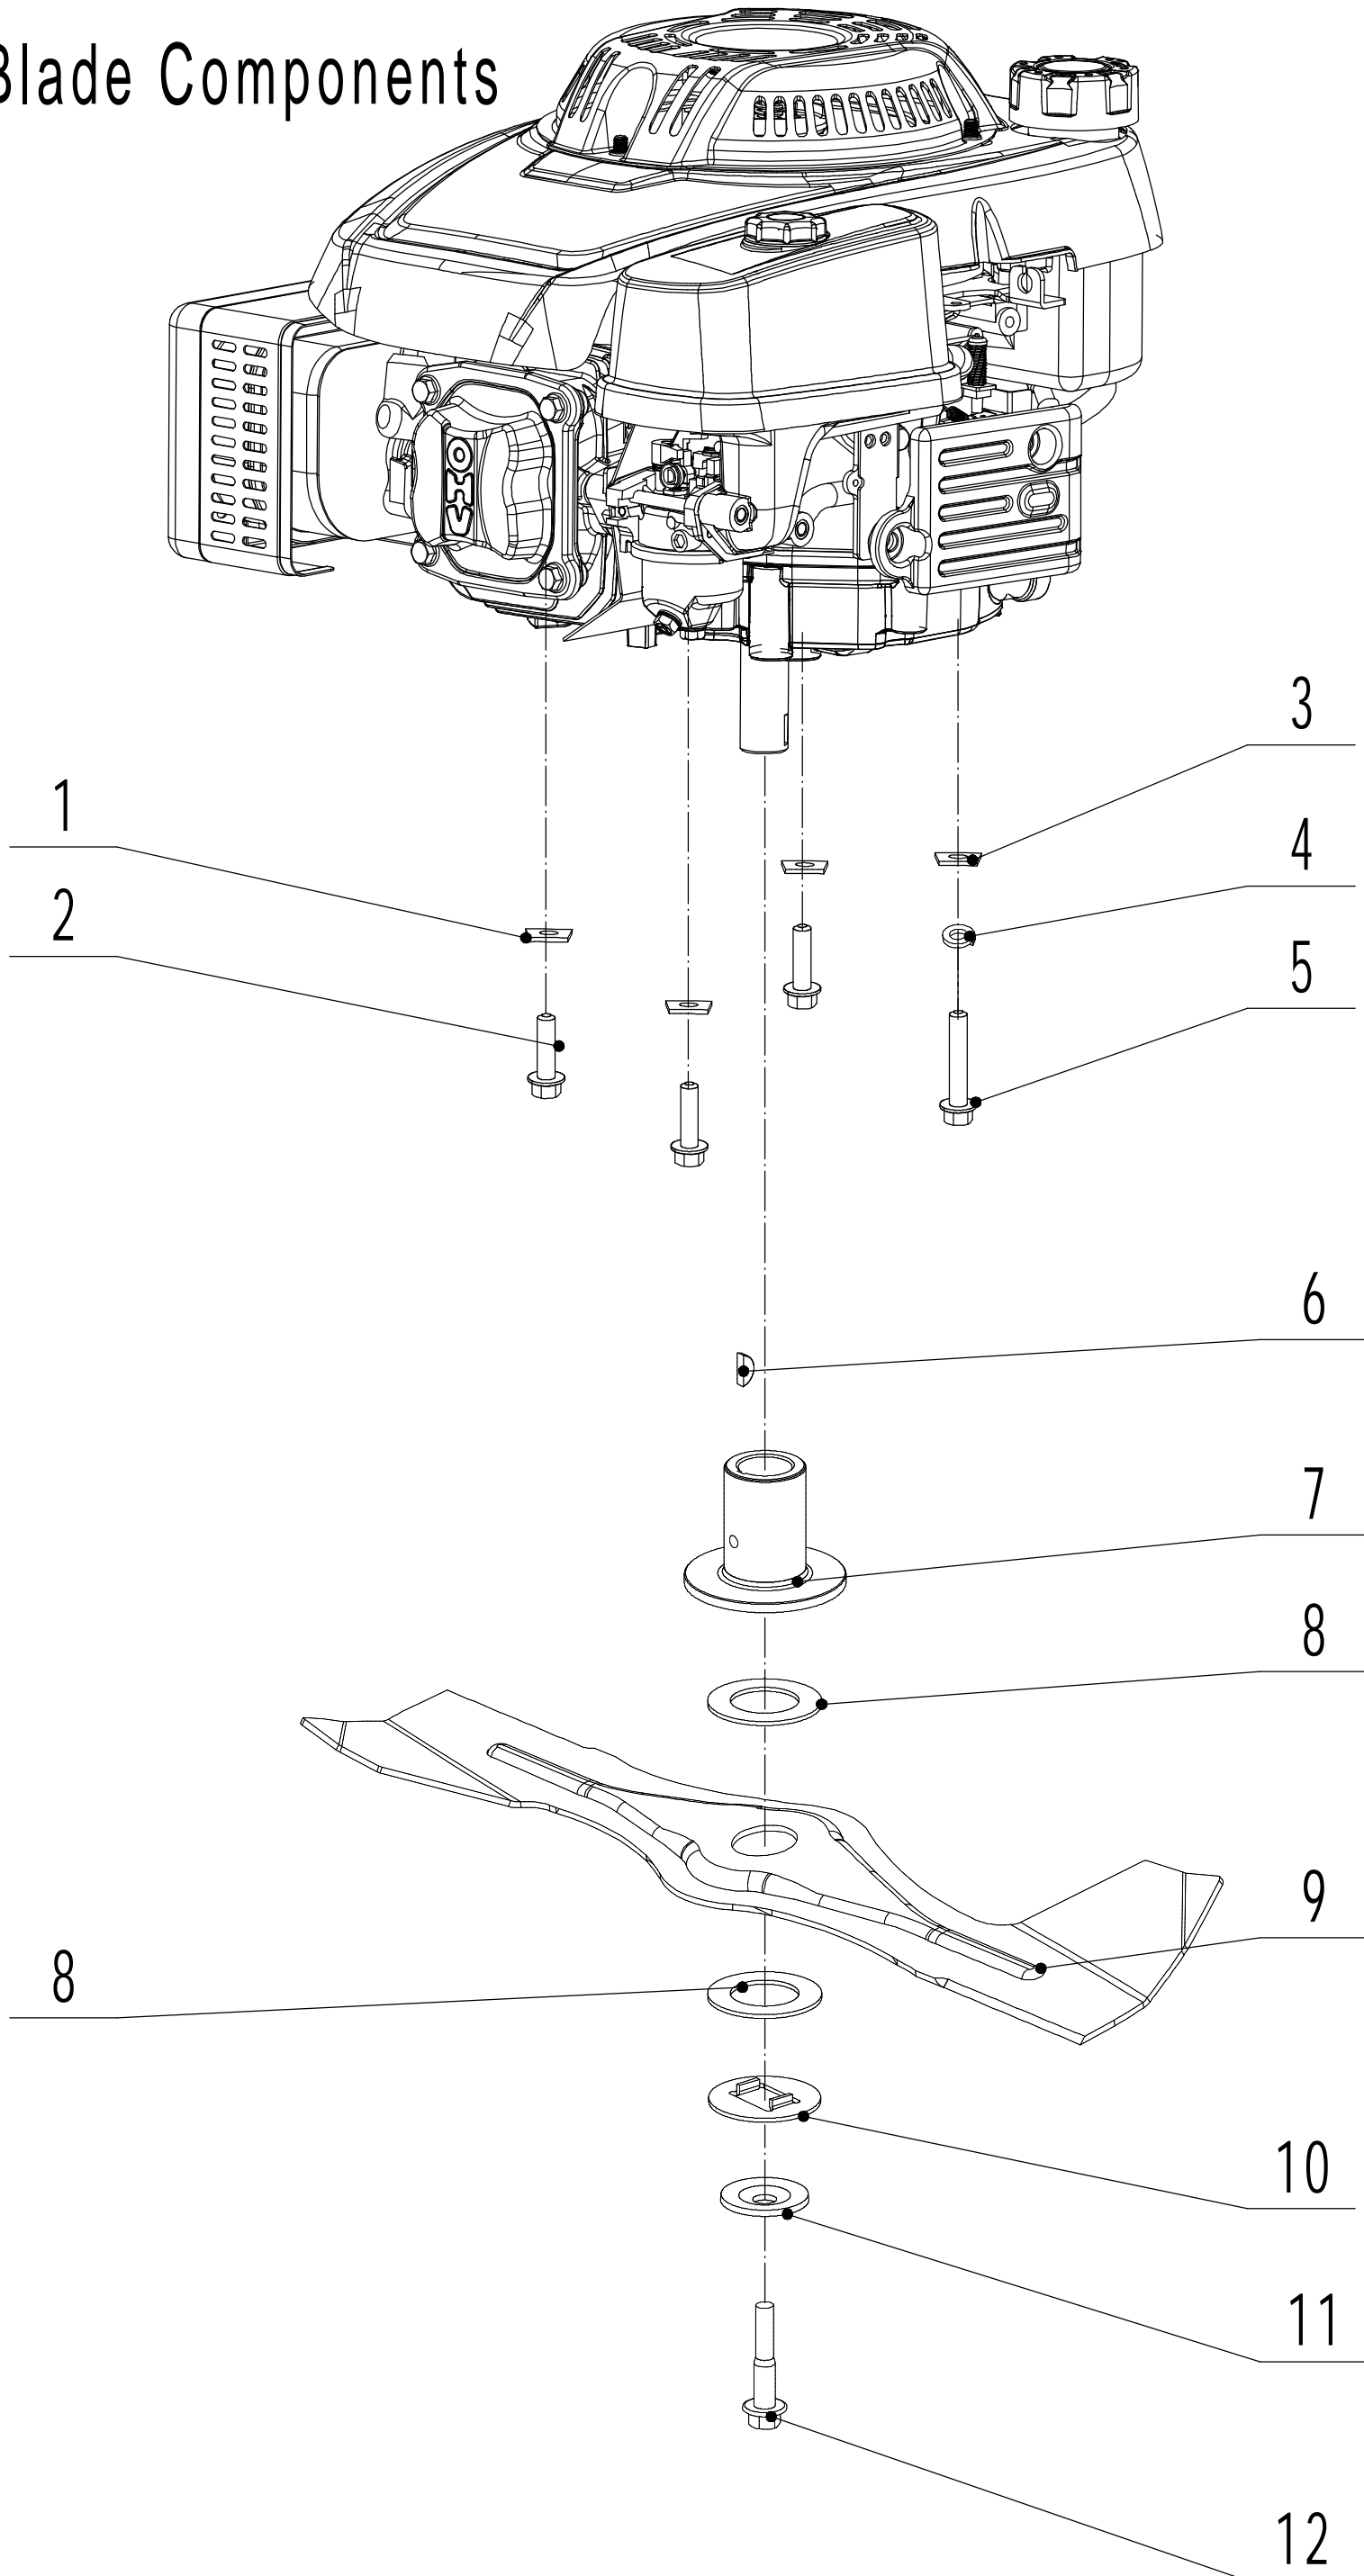

Model:WB507SCV

Service code:W507VC020B1908

Main body

Part 2 - Main Body Spare Parts		
No.	ID Zboží	Název
1	5020101030S/44	Chassis
2	0101006015	Screw - M6x15
3	5020131010S/01	Graduator
4	0202006000	Lock Nut - M6
5	0102008016	Hex Flange Bolt - M8x16
6	5020116020S/40	Right Bracket
7	0202008000	Lock Nut - M8
8	0104005012	Screw - M5x12
9	AVSA000000040/22	Tooth Disc
10	0202005000	Lock Nut - M5
11	0102006012	Flange Bolt M6x12
12	5020115030S/44	Connector
13	5020111010S	Upper Shield
14	0106004009	Screw - ST4.2x9.5
15	5320136010	Rear Cover Partition
17	5020125050/22	Rear Cover
18	5020126010S/02	Rear Cover Pivot
19	5020127010	Rear Cover Spring
20	0102006016	Bolt - M6x16
21	4510114030	Fix Cap
22	5020125040	Sealing Strip
23	5020115020S/40	Left Bracket
24	5320114020/01	Upper Bearing Bracket
25	5020117010/02	Pivot - Trailing Flap
26	4510111010	Trailing Flap
27	0301008000	Spacer Φ 8
28	5320332010/02	Connecting Rod Spring
29	5020312010/40	Connecting Rod
30	5320333010	Check Ring
31	5020701010/40	Bumper
32	0102006018	Flange Bolt M6x18

Model:WB507SC V

Service Code:W507VC020B1908

Blade Components

Part 3 - Blade Component Spare Parts		
No.	ID Zboží	Název
1	5310112020/02	Spacer
2	5320115010	Hex Flange Bolt - 3/8x16x25
3	5310112010/02	Spacer
4	0401008000	Spring Washer Φ 8
5	0101008035	Hex Bolt - M8x35
6	4510401010	Key
7	4510402010/02	Adapter
8	5310402010	Friction Disc
9	5020405010/22	Blade
10	5310404010/02	Lock Disc
11	5310406010/04	Dish Spring
12	5320405011	Central Bolt - 3/8-24x55

Model:WB507SC V

Service Code:W507VC020B1908

Front Axle

Part 4 - Front Axle Spare Parts		
No.	ID Zboží	Název
1	5310214010	Wheel Cap
2	0101008015	Bolt - M8x15
3	0401008000	Spring Washer Φ 8
4	0301006000	Spacer Φ 8
5	5310212010/40	8" Wheel
6	5310213010	Bearing
8	5310211010/02	Spacer
9	5310210010/02	Plain Washer
10	5310209010	Spherical Bearing
11	5020201010/01	Front Axle Weldment