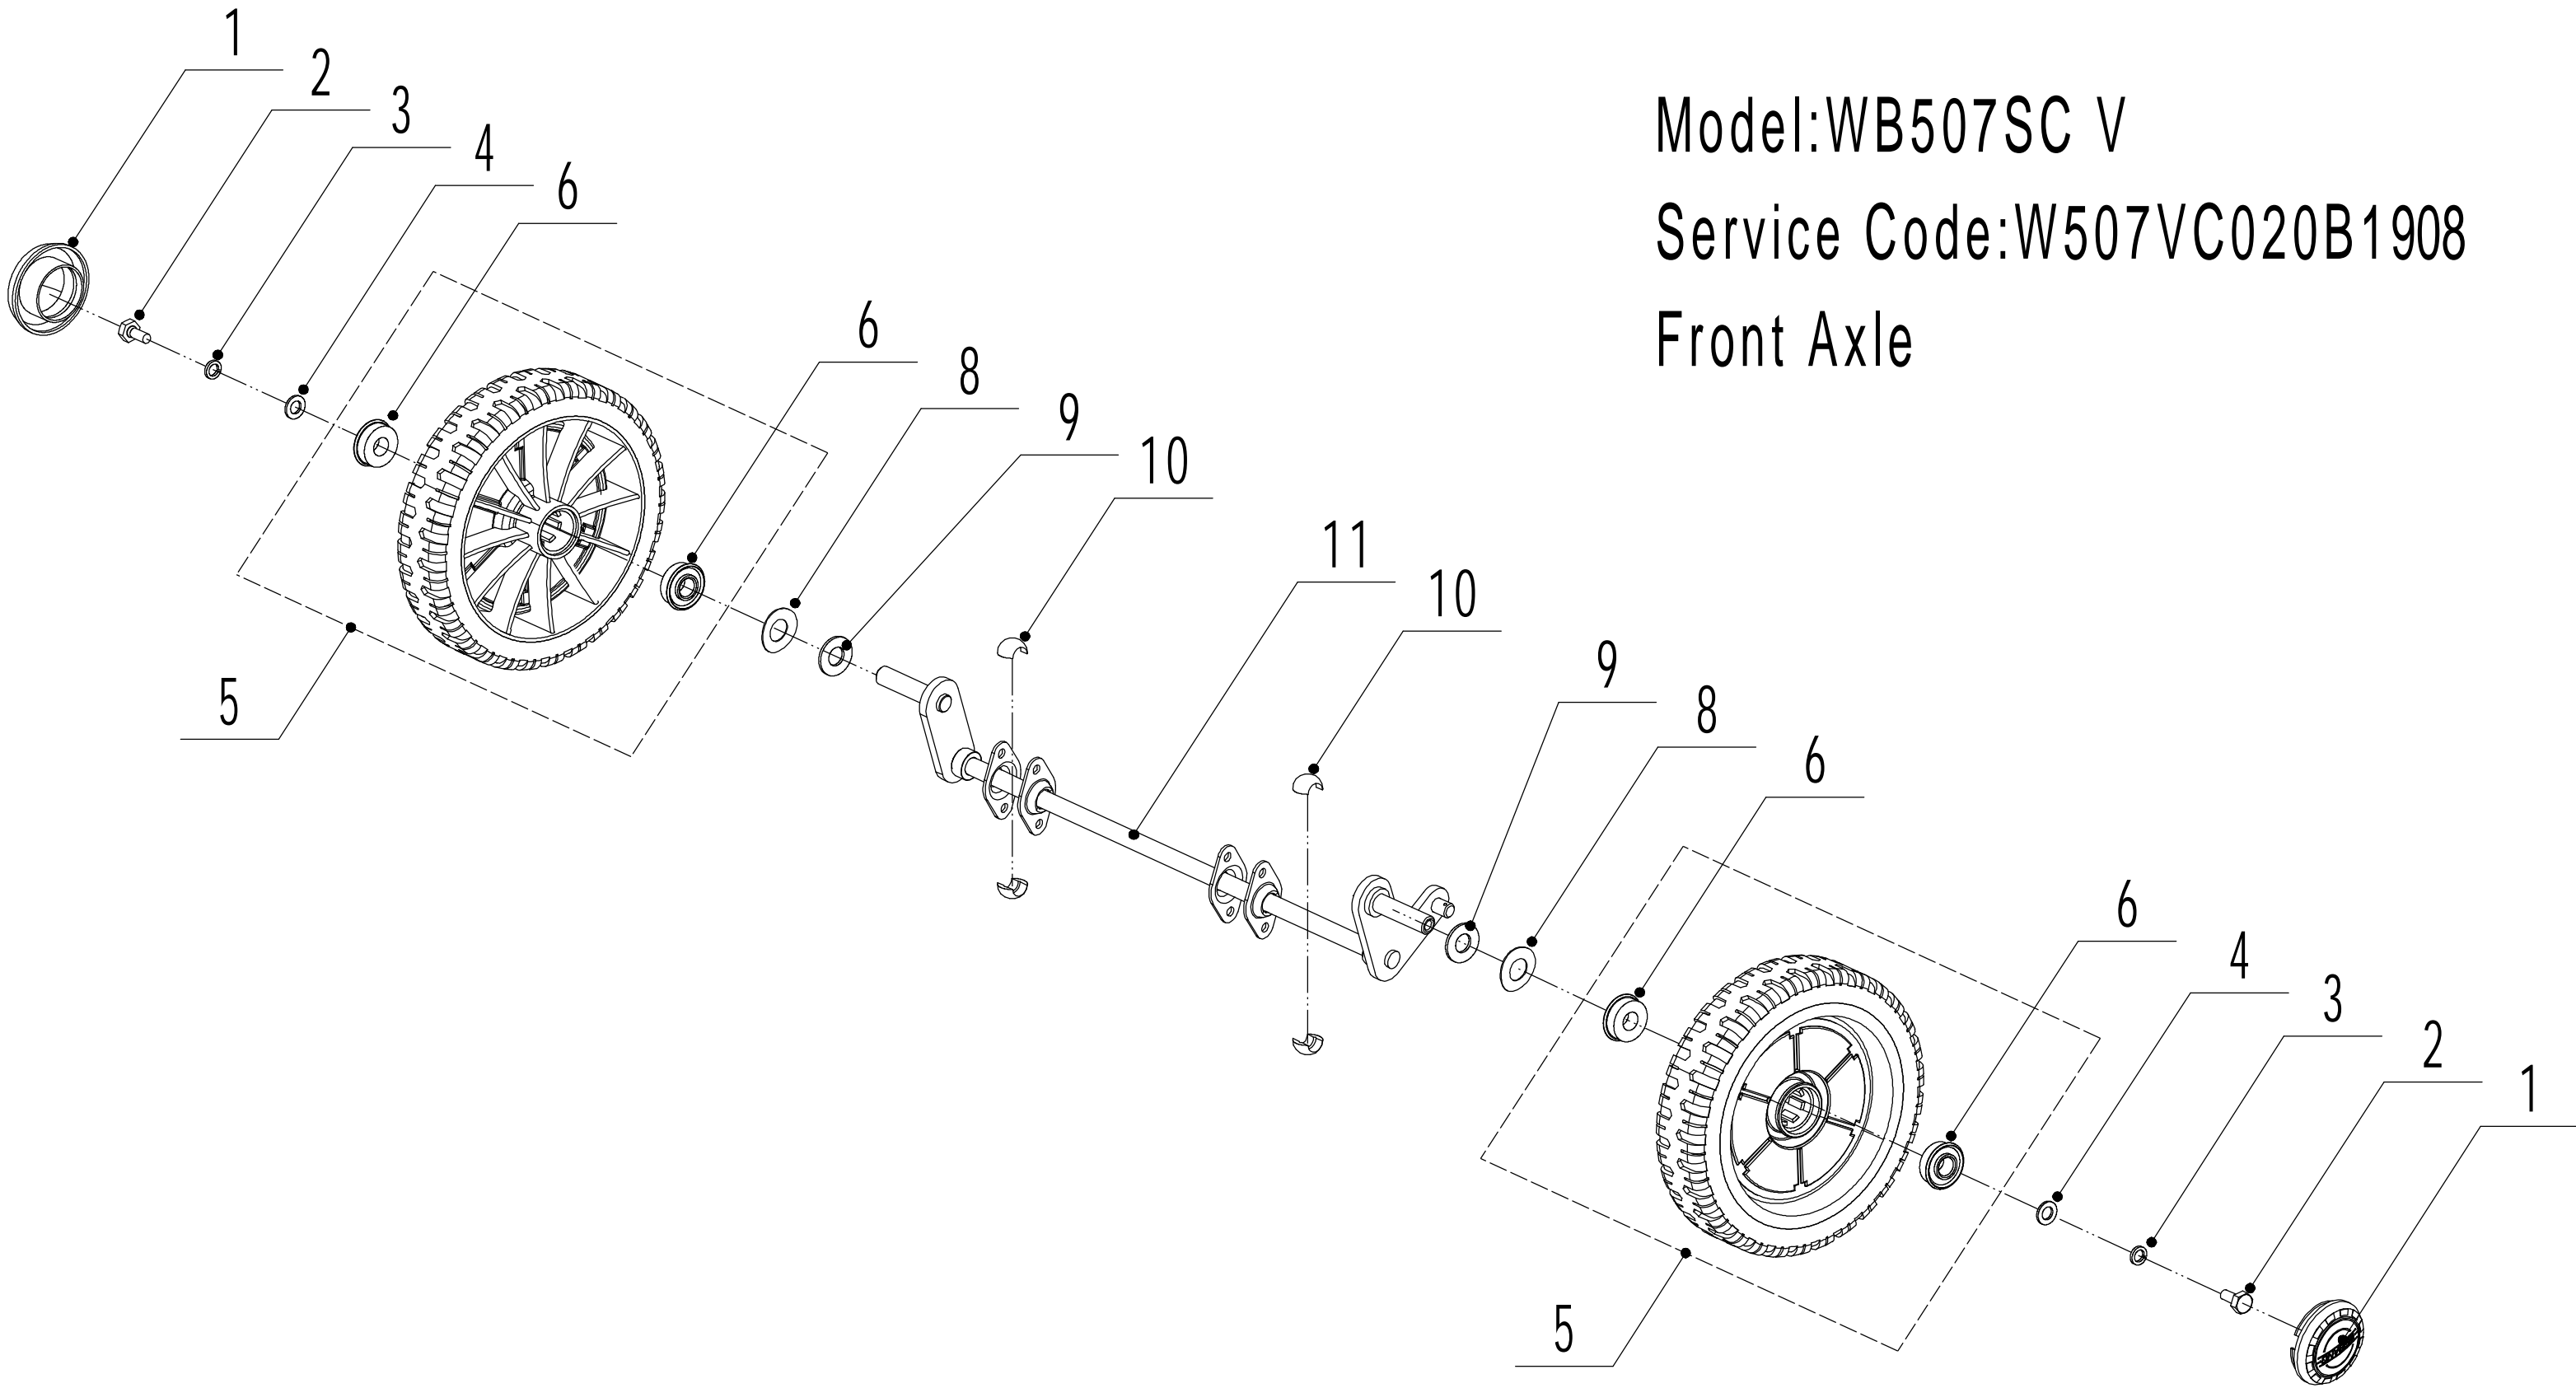

Model:WB507SCV

Service code:W507VC020B1908

Main body

Part 2 - Main Body Spare Parts		
No.	ID Zboží	Název
1	5020101030S/44	Chassis
2	0101006015	Screw - M6x15
3	5020131010S/01	Graduator
4	0202006000	Lock Nut - M6
5	0102008016	Hex Flange Bolt - M8x16
6	5020116020S/40	Right Bracket
7	0202008000	Lock Nut - M8
8	0104005012	Screw - M5x12
9	AVSA000000040/22	Tooth Disc
10	0202005000	Lock Nut - M5
11	0102006012	Flange Bolt M6x12
12	5020115030S/44	Connector
13	5020111010S	Upper Shield
14	0106004009	Screw - ST4.2x9.5
15	5320136010	Rear Cover Partition
17	5020125050/22	Rear Cover
18	5020126010S/02	Rear Cover Pivot
19	5020127010	Rear Cover Spring
20	0102006016	Bolt - M6x16
21	4510114030	Fix Cap
22	5020125040	Sealing Strip
23	5020115020S/40	Left Bracket
24	5320114020/01	Upper Bearing Bracket
25	5020117010/02	Pivot - Trailing Flap
26	4510111010	Trailing Flap
27	0301008000	Spacer Φ 8
28	5320332010/02	Connecting Rod Spring
29	5020312010/40	Connecting Rod
30	5320333010	Check Ring
31	5020701010/40	Bumper
32	0102006018	Flange Bolt M6x18

Model:WB507SC V

Service Code:W507VC020B1908

Blade Components

Part 3 - Blade Component Spare Parts		
No.	ID Zboží	Název
1	5310112020/02	Spacer
2	5320115010	Hex Flange Bolt - 3/8x16x25
3	5310112010/02	Spacer
4	0401008000	Spring Washer Φ 8
5	0101008035	Hex Bolt - M8x35
6	4510401010	Key
7	4510402010/02	Adapter
8	5310402010	Friction Disc
9	5020405010/22	Blade
10	5310404010/02	Lock Disc
11	5310406010/04	Dish Spring
12	5320405011	Central Bolt - 3/8-24x55

Model:WB507SC V

Service Code:W507VC020B1908

Front Axle

Part 4 - Front Axle Spare Parts		
No.	ID Zboží	Název
1	5310214010	Wheel Cap
2	0101008015	Bolt - M8x15
3	0401008000	Spring Washer Φ 8
4	0301006000	Spacer Φ 8
5	5310212010/40	8" Wheel
6	5310213010	Bearing
8	5310211010/02	Spacer
9	5310210010/02	Plain Washer
10	5310209010	Spherical Bearing
11	5020201010/01	Front Axle Weldment