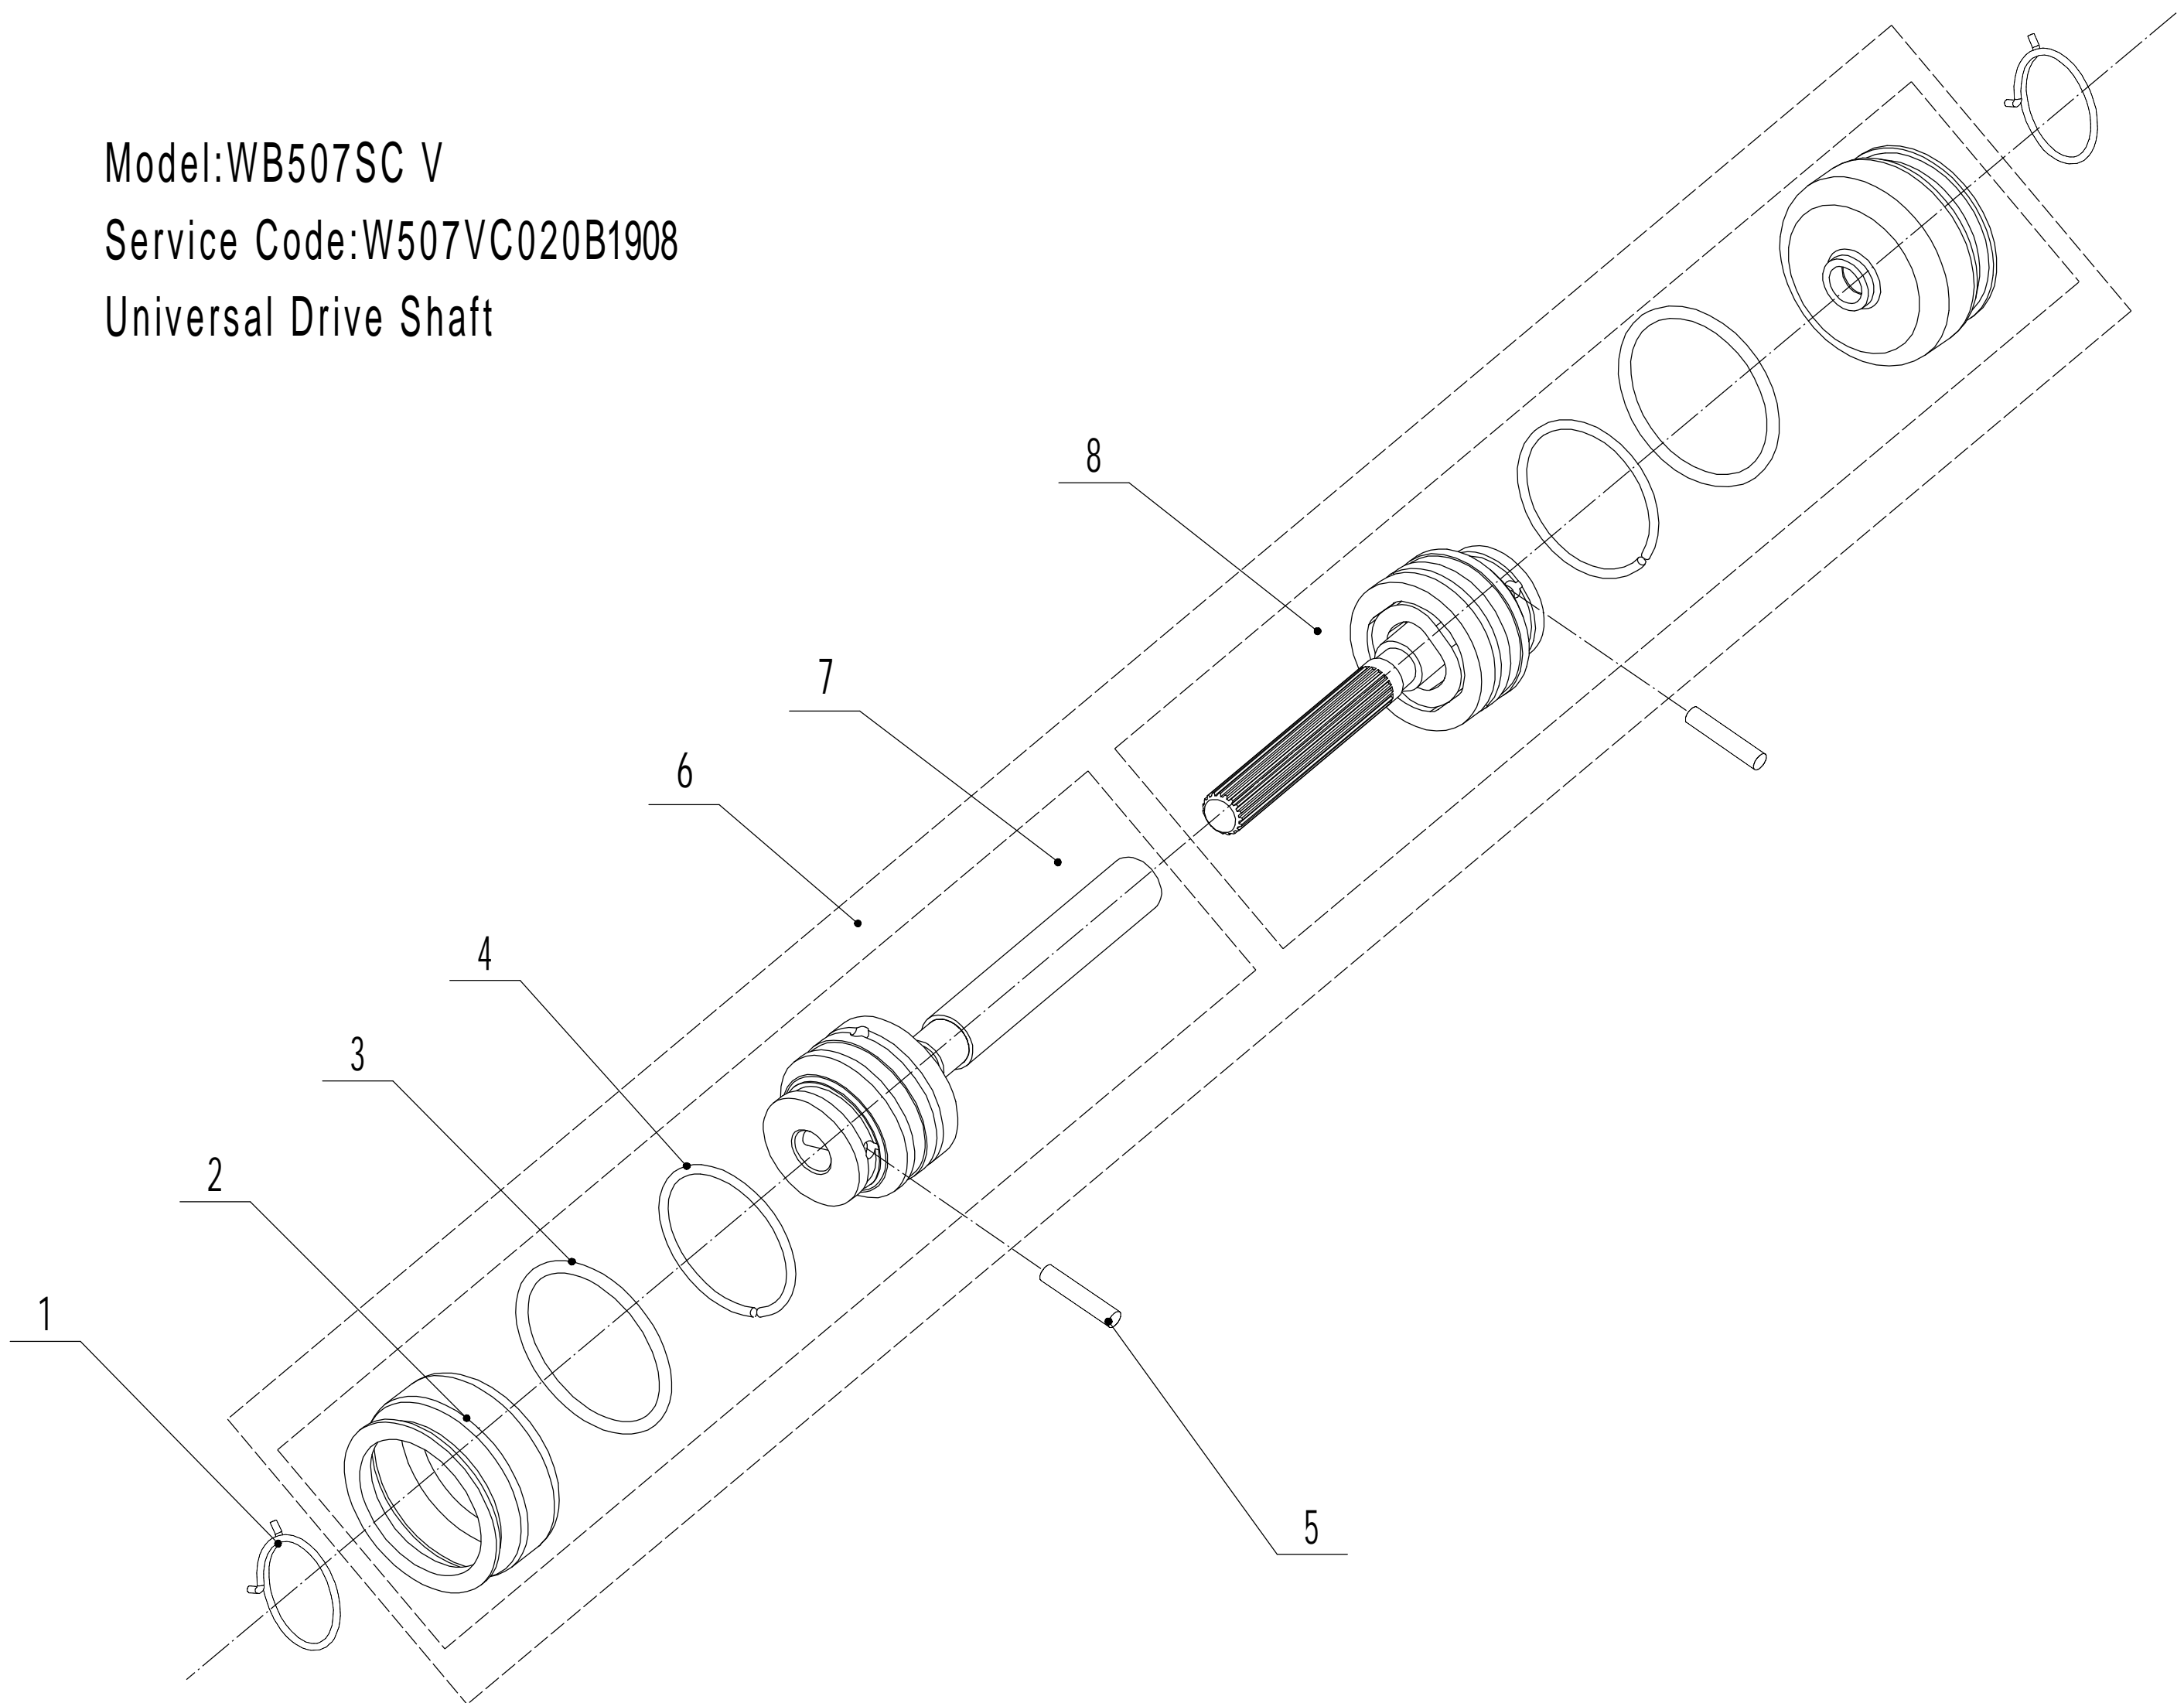

Model:WB507SC V

Service Code:W507VC020B1908

Universal Drive Shaft

Part 8 - Universal Drive Shaft Spare Parts		
No.	ID Zboží	Název
1	HQA020000020	Check Ring
2	HQA020000080	Anti-Dust Shield
3	1401028003	O ring
4	HQA020000030	Check Ring
5	HQA020000090	Pin
6	Y26ZCD03	Universal Drive Shaft
7	Y26ZCDA02	Universal Drive Shaft A
8	Y26ZCDB02	Universal Drive Shaft B