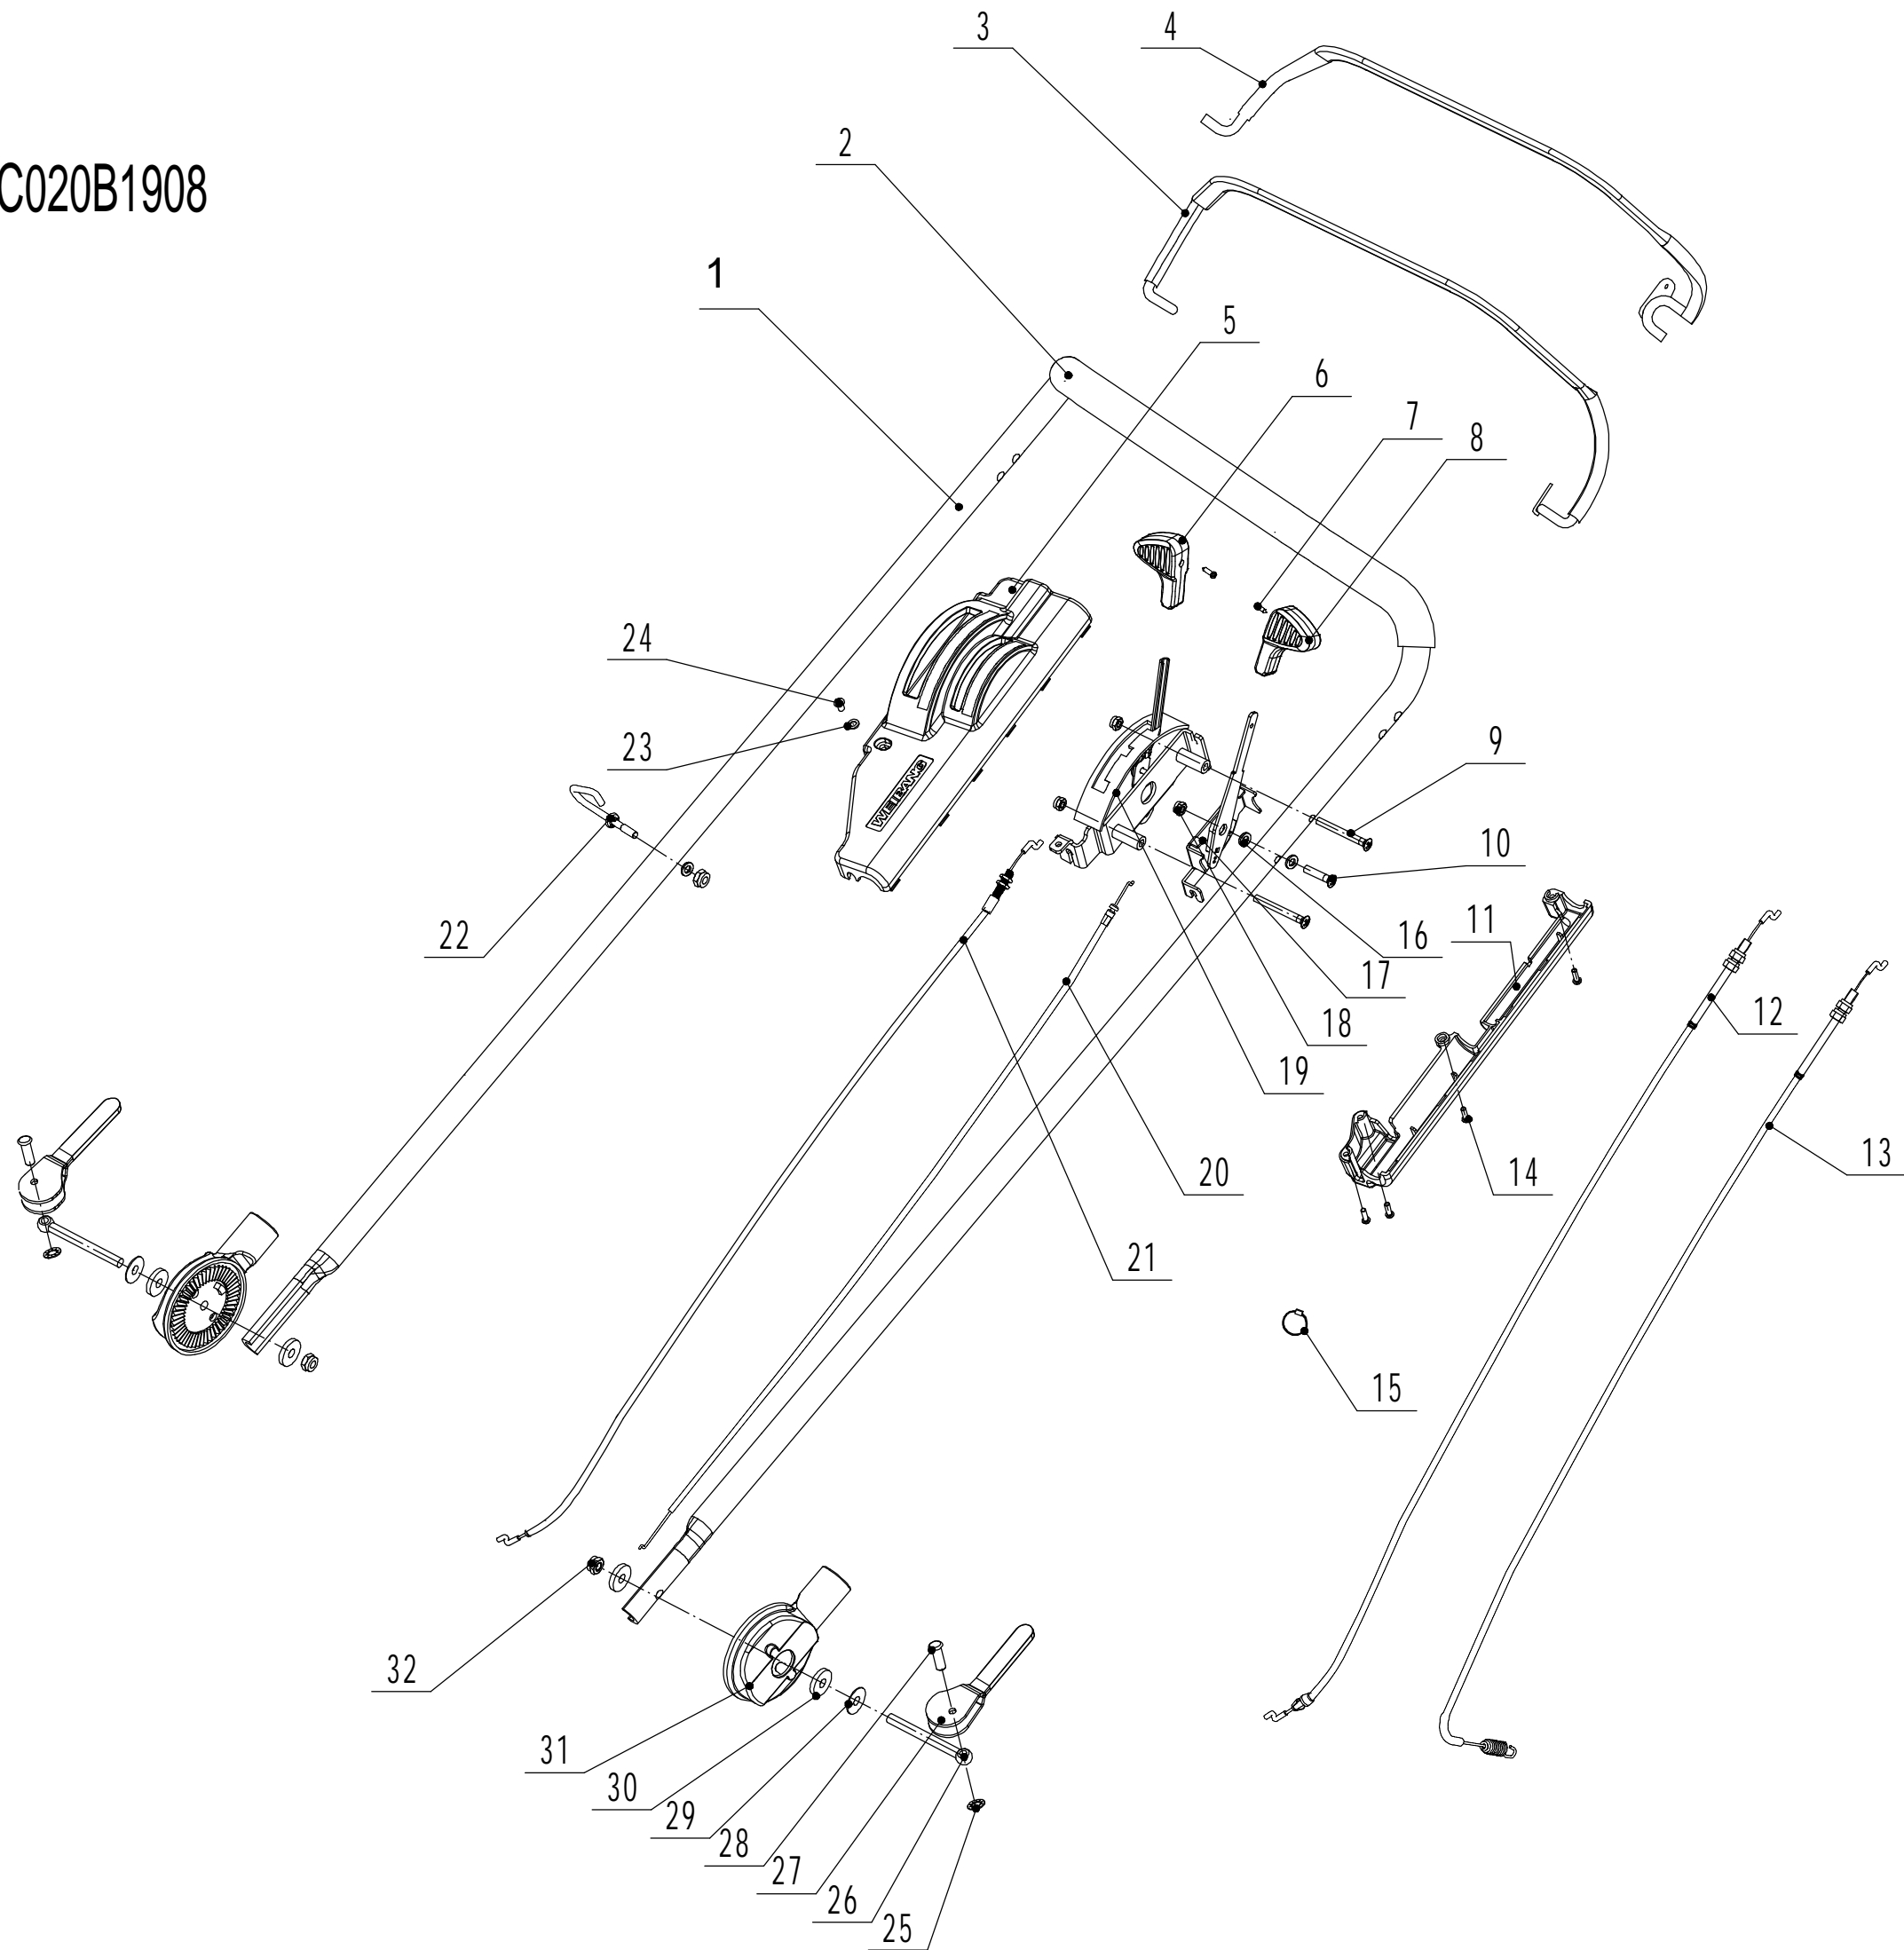

Model:WB507SC V

Service code:W507VC020B1908

Handle and controls

Part 6 - Handle And Controls Spare Parts

No.	ID Zboží	Název
1	5020501020S/44	Handle
2	GM56E010000082	Handle Sheath
3	5320511030S/40	Clutch Lever Weldment
4	5320503020S/40	Brake Lever Weldment
5	5020501030S	Control Box Upper Cover
6	5380508010	Speed Control Grip
7	0106003013	Screw - ST2.9x13
8	5380510010	Throttle Grip
9	0108006060	Screw - M6x60
10	0108006050	Screw - M6x45
11	5020501040S	Control Box Lower Cover
12	BS120-1140	Brake Cable
13	LH180-1082-S	Clutch Calbe
14	0113040018	Screw - M4x18
15	ZD8/200	Cable Ties
16	0301006000	Spacer Φ6
17	5380512010	Throttle Bracket
18	0202006000	Lock Nut - M6
19	5020501050S	Speed Control Bracket
20	YM72-1080-A	Throttle Cable
21	TX120-950-S	Speed Control Cable
22	4510511010/01	Hook
23	0301005000	Spacer Φ5
24	0104005012	Cross Slot Bolt - M5x12
25	4510114030	Fix Cap
26	GM48S000000100	Connecting Bolt
27	GM56A100400000	Lock Lever
28	0801008025	Axis Pin
29	GM56A100000040/04	Anti-Friction Spacer
30	GM56A100000050/01	Spacer
31	GM48S030200000	Tooth Disc Kit
32	0203008000	Lock Nut - M8