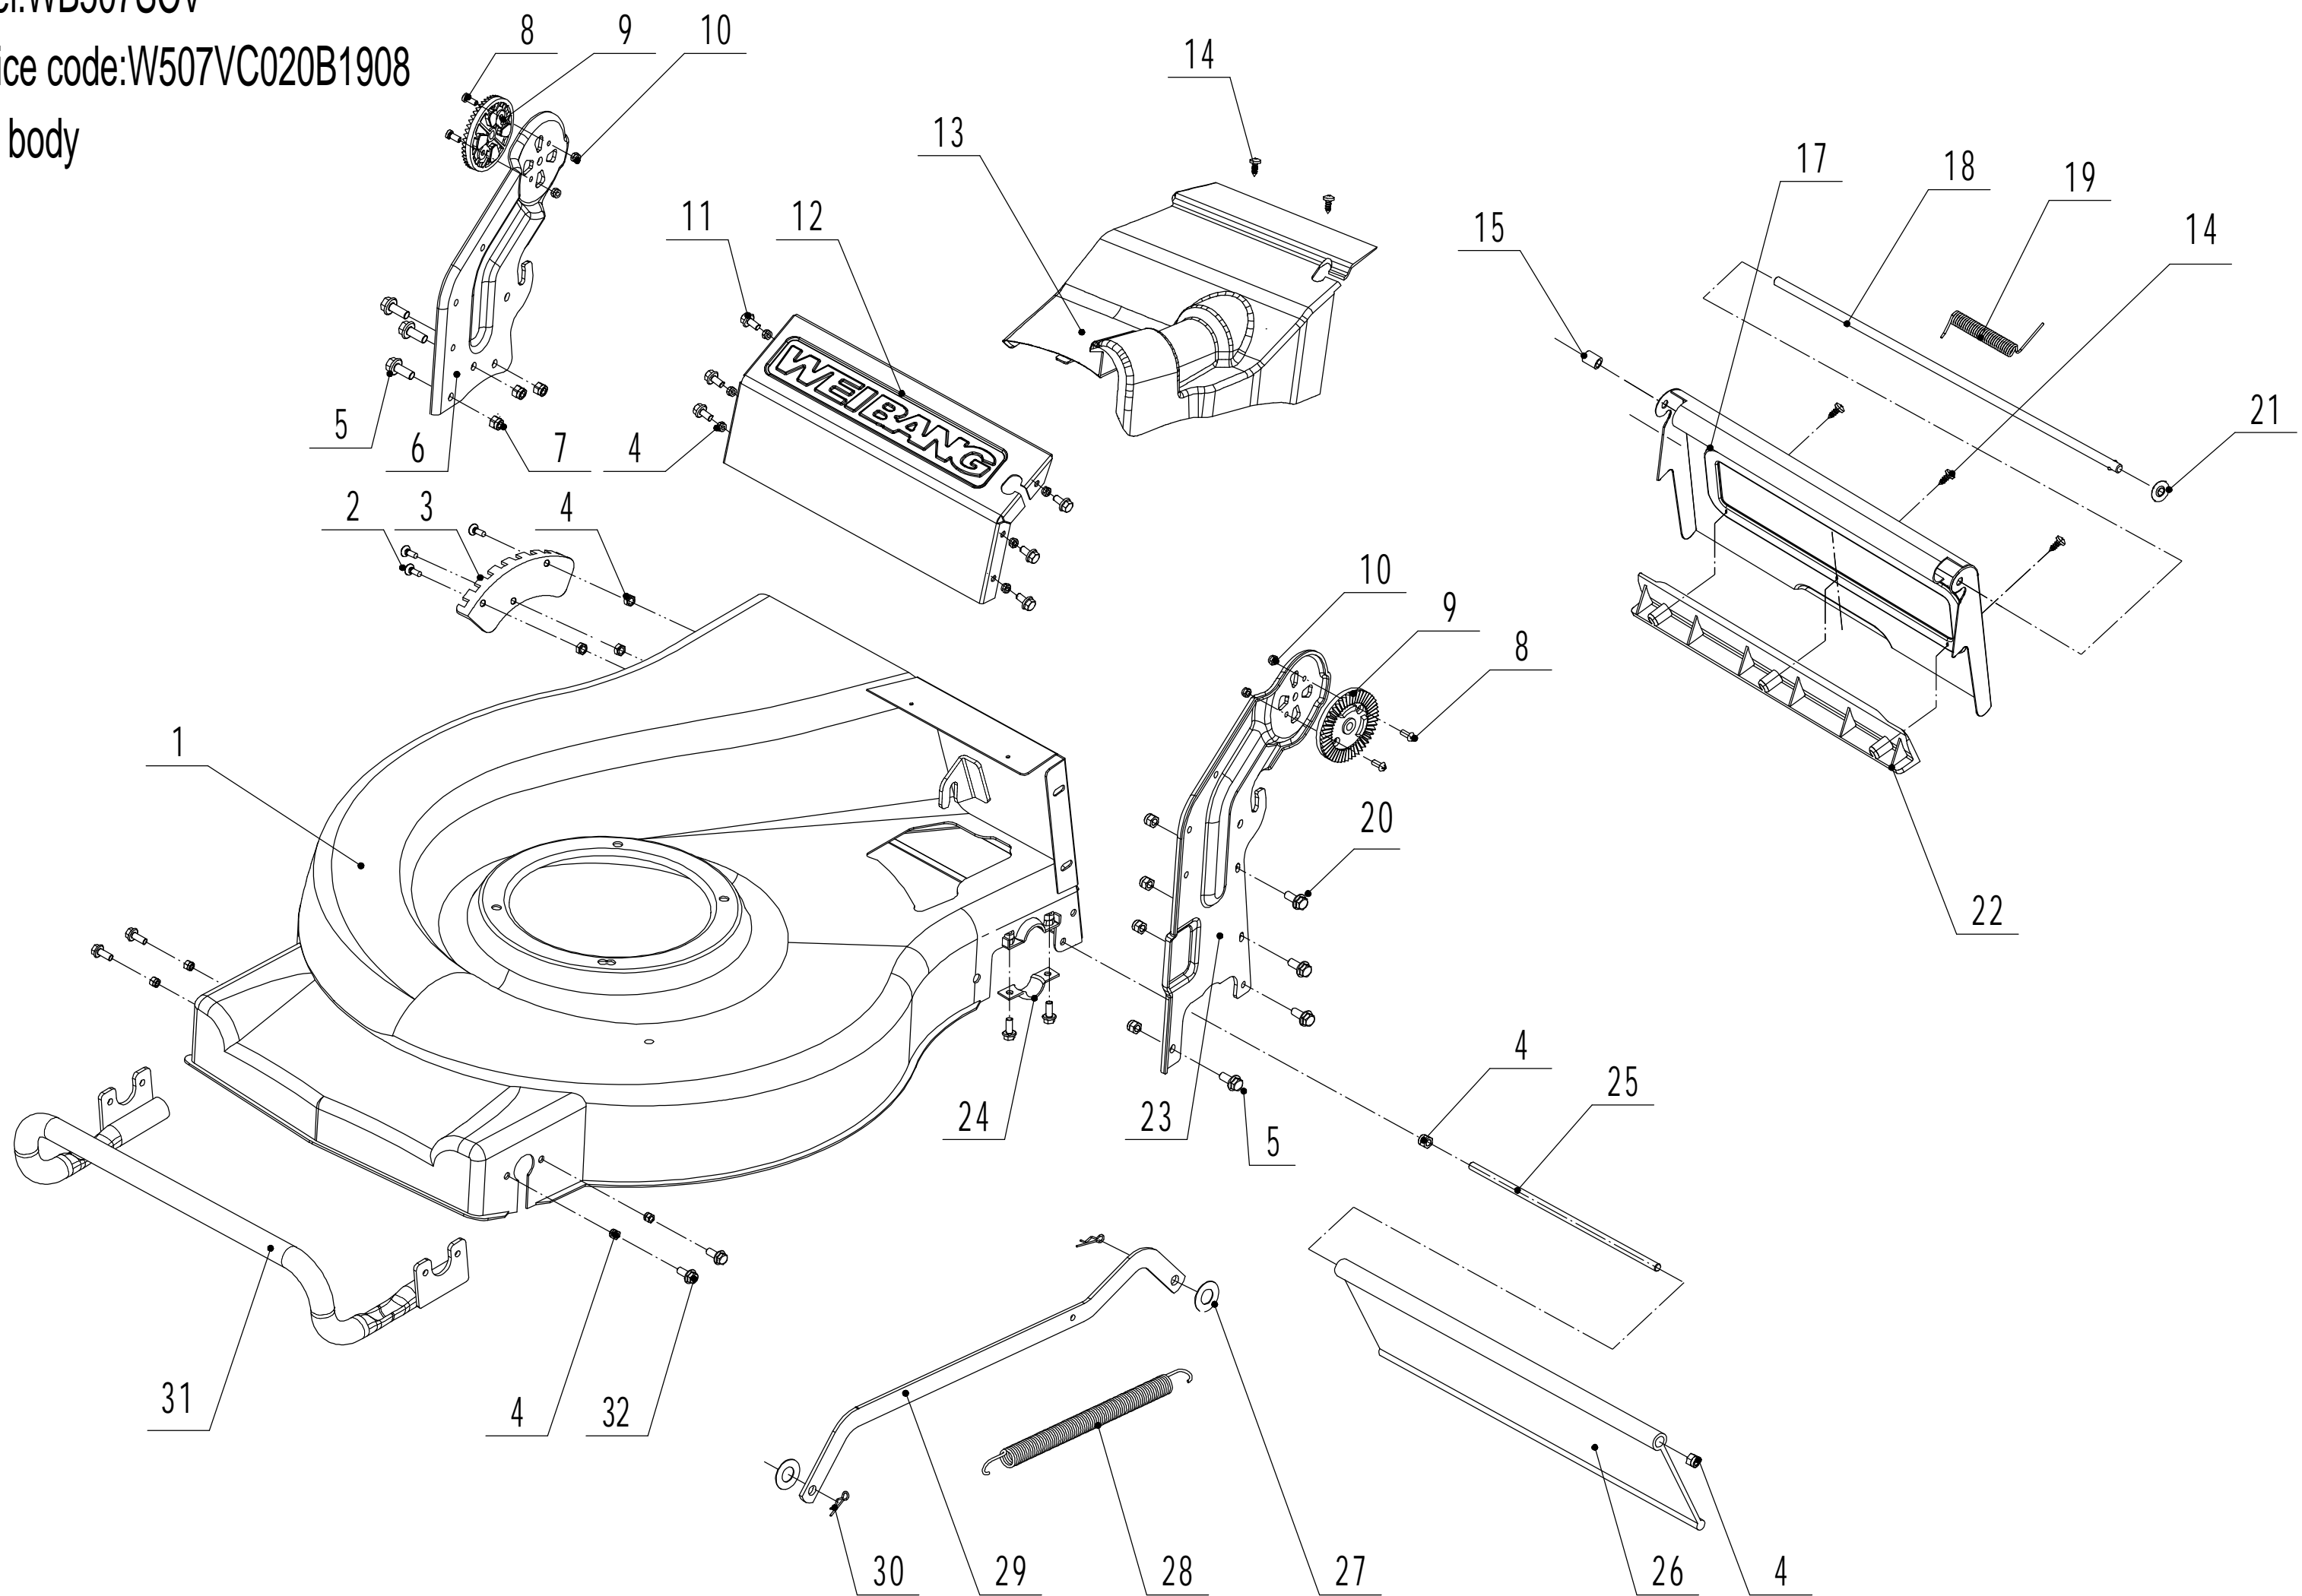

Model:WB507SCV

Service code:W507VC020B1908

Main body

Part 2 - Main Body Spare Parts		
No.	ID Zboží	Název
1	5020101030S/44	Chassis
2	0101006015	Screw - M6x15
3	5020131010S/01	Graduator
4	0202006000	Lock Nut - M6
5	0102008016	Hex Flange Bolt - M8x16
6	5020116020S/40	Right Bracket
7	0202008000	Lock Nut - M8
8	0104005012	Screw - M5x12
9	AVSA000000040/22	Tooth Disc
10	0202005000	Lock Nut - M5
11	0102006012	Flange Bolt M6x12
12	5020115030S/44	Connector
13	5020111010S	Upper Shield
14	0106004009	Screw - ST4.2x9.5
15	5320136010	Rear Cover Partition
17	5020125050/22	Rear Cover
18	5020126010S/02	Rear Cover Pivot
19	5020127010	Rear Cover Spring
20	0102006016	Bolt - M6x16
21	4510114030	Fix Cap
22	5020125040	Sealing Strip
23	5020115020S/40	Left Bracket
24	5320114020/01	Upper Bearing Bracket
25	5020117010/02	Pivot - Trailing Flap
26	4510111010	Trailing Flap
27	0301008000	Spacer Φ 8
28	5320332010/02	Connecting Rod Spring
29	5020312010/40	Connecting Rod
30	5320333010	Check Ring
31	5020701010/40	Bumper
32	0102006018	Flange Bolt M6x18

Model:WB507SC V

Service Code:W507VC020B1908

Blade Components

Part 3 - Blade Component Spare Parts		
No.	ID Zboží	Název
1	5310112020/02	Spacer
2	5320115010	Hex Flange Bolt - 3/8x16x25
3	5310112010/02	Spacer
4	0401008000	Spring Washer Φ 8
5	0101008035	Hex Bolt - M8x35
6	4510401010	Key
7	4510402010/02	Adapter
8	5310402010	Friction Disc
9	5020405010/22	Blade
10	5310404010/02	Lock Disc
11	5310406010/04	Dish Spring
12	5320405011	Central Bolt - 3/8-24x55

Model:WB507SC V

Service Code:W507VC020B1908

Front Axle

Part 4 - Front Axle Spare Parts		
No.	ID Zboží	Název
1	5310214010	Wheel Cap
2	0101008015	Bolt - M8x15
3	0401008000	Spring Washer Φ 8
4	0301006000	Spacer Φ 8
5	5310212010/40	8" Wheel
6	5310213010	Bearing
8	5310211010/02	Spacer
9	5310210010/02	Plain Washer
10	5310209010	Spherical Bearing
11	5020201010/01	Front Axle Weldment