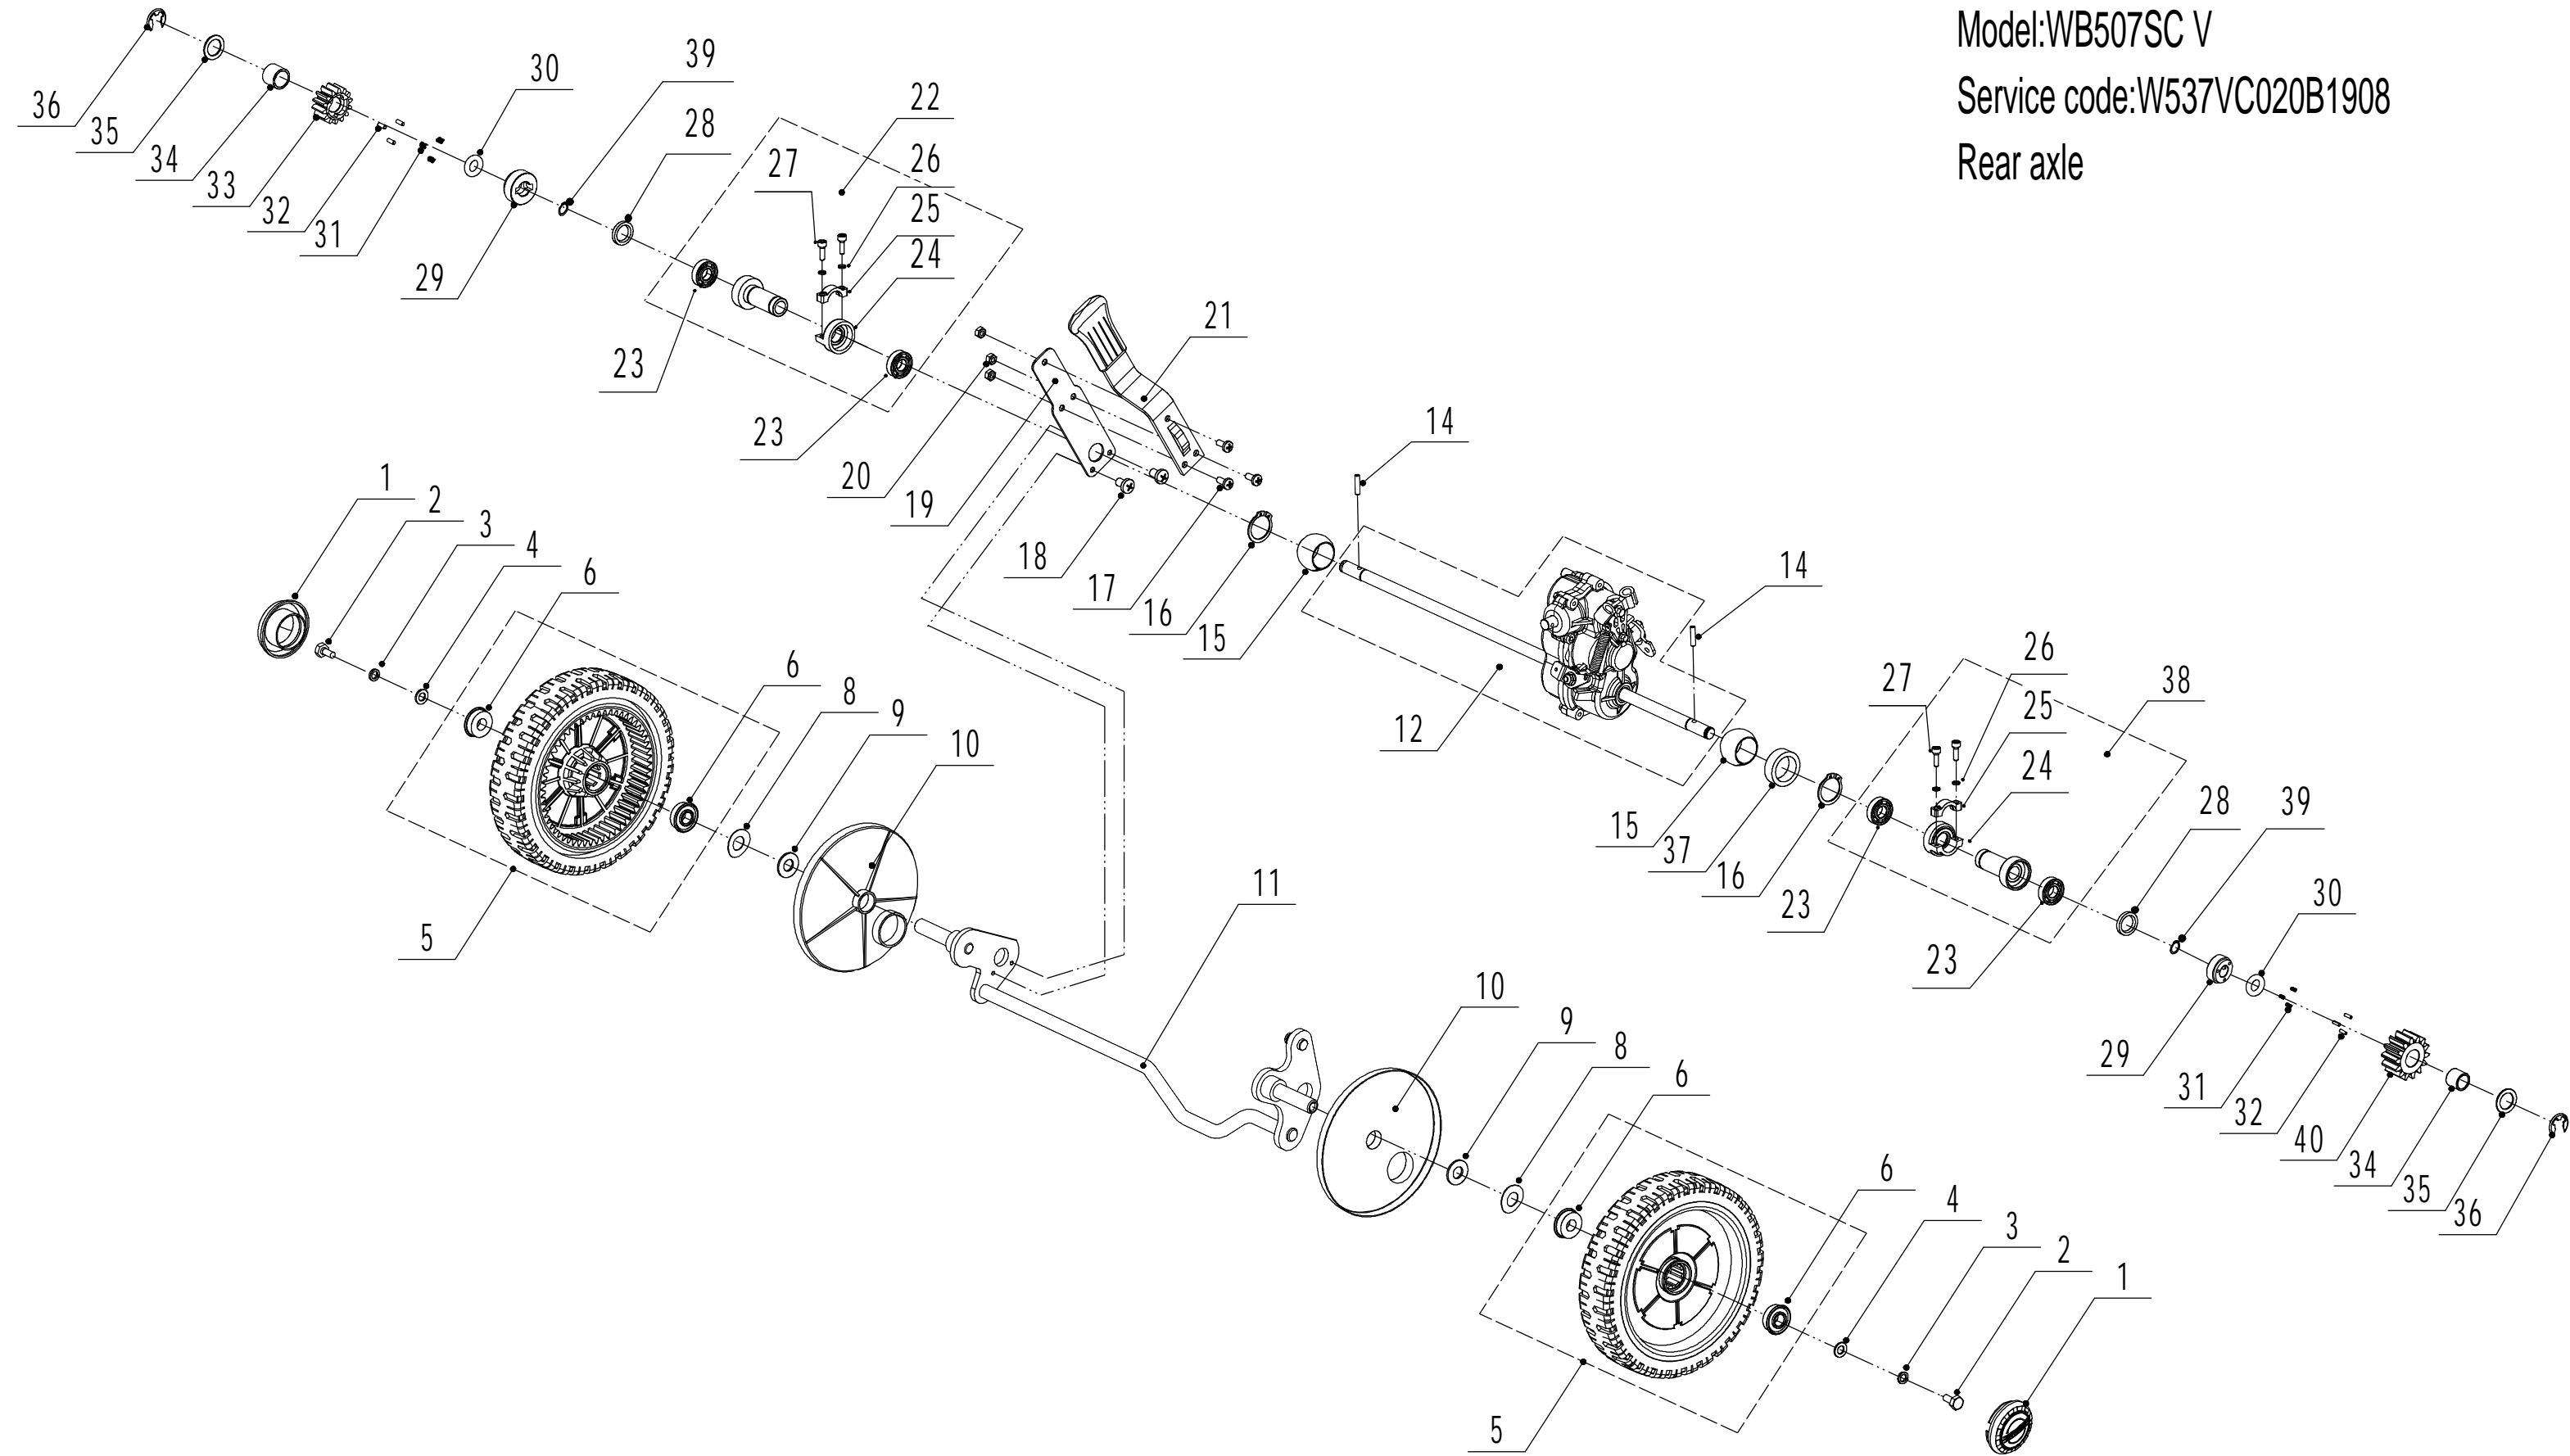

Model:WB507SC V

Service code:W537VC020B1908

Rear axle

Part 5 - Rear Axle Spare Parts		
No.	ID Zboží	Název
1	5310214010	Wheel Cap
2	0101008015	Bolt - M8x15
3	0401008000	Spring Washer $\Phi 8$
4	0301006000	Spacer $\Phi 8$
5	5340309010/40	9" Rear wheel
6	5310213010	Bearing
8	5310211010/02	Spacer
9	5310210010/02	Spacer
10	5340312010	Anti-Dust Shield
11	5020301020S/01	Rear Axle Weldment
12	Y20502Z0	Gearbox Assembly
14	HQ000100060	Pin
15	5320328010	Spherical Bearing
16	1001020000	Check Ring
17	0101006014	Bolt - M6x14
18	0113005008	Screw - M5x8
19	5360311010/22	Flat Spring
20	0202006000	Lock Nut - M6
21	5360310010/40	Height Adjustment Lever
22	Y065321SF	Right Bearing Sheath Assembly
23	R8-2RS	Deep Groove Ball Bearing
24	5320324022	Bearing Block
25	5320324023	Bearing Block Cover
26	0401005000	Spring Washer $\Phi 5$
27	0103005020A	Screw - M5x20
28	GM48S010000010	Spacer
29	HQ000100050	One-Way Block
30	1401025015	O-ring
31	HQ000100040	Spring
32	HQ000100030	Pin
33	HQ000100020	Right Drive Pinion
34	5320326010P	Bearing
35	5020311010/04	Anti-Friction Spacer
36	1301009000	Check Ring $\Phi 9$
37	5020310010/02	Rear Transmission Partition
38	Y065320SF	Left Bearing Sheath Assembly
39	1001012000	Check Ring For Shaft
40	HQ000100010	Left Drive Pinion