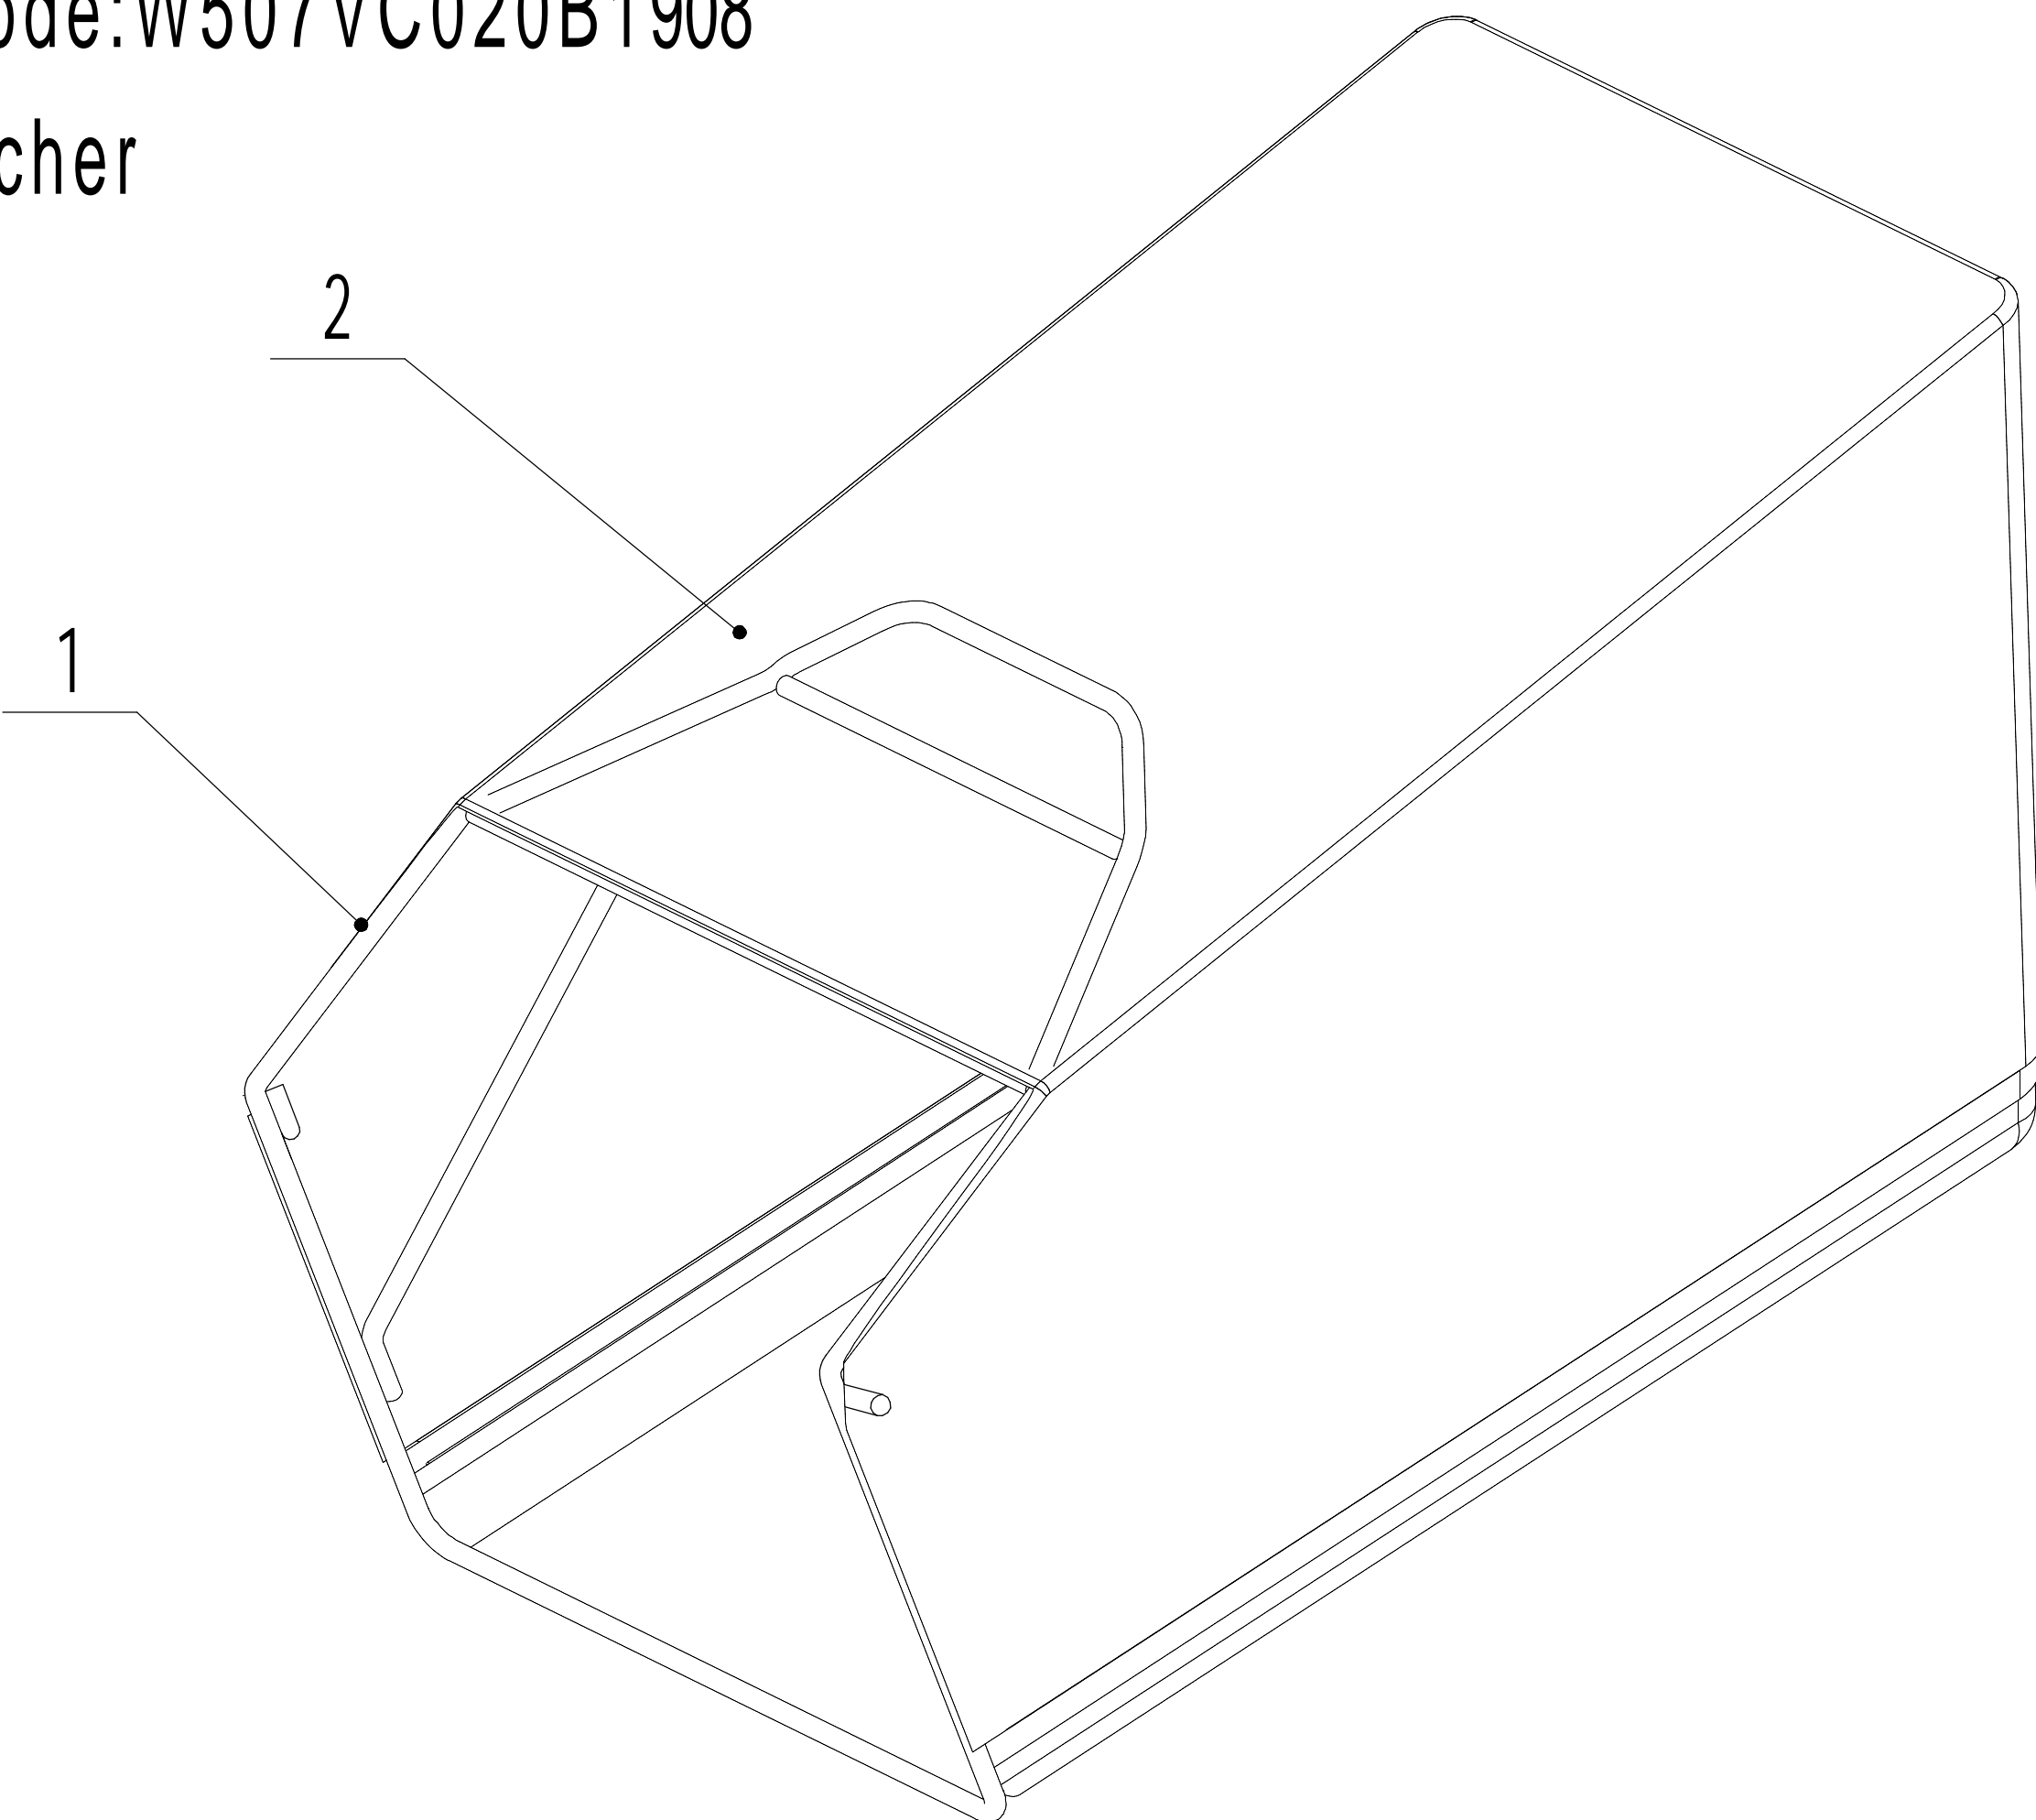

Model:WB507SC V

Service Code:W507VC020B1908

Grass Catcher

Part 7 - Grass Catcher Spare Parts		
No.	ID Zboží	Název
1	5020602010S/22	Frame Weldment
2	5020603010S/84	Grass Bag