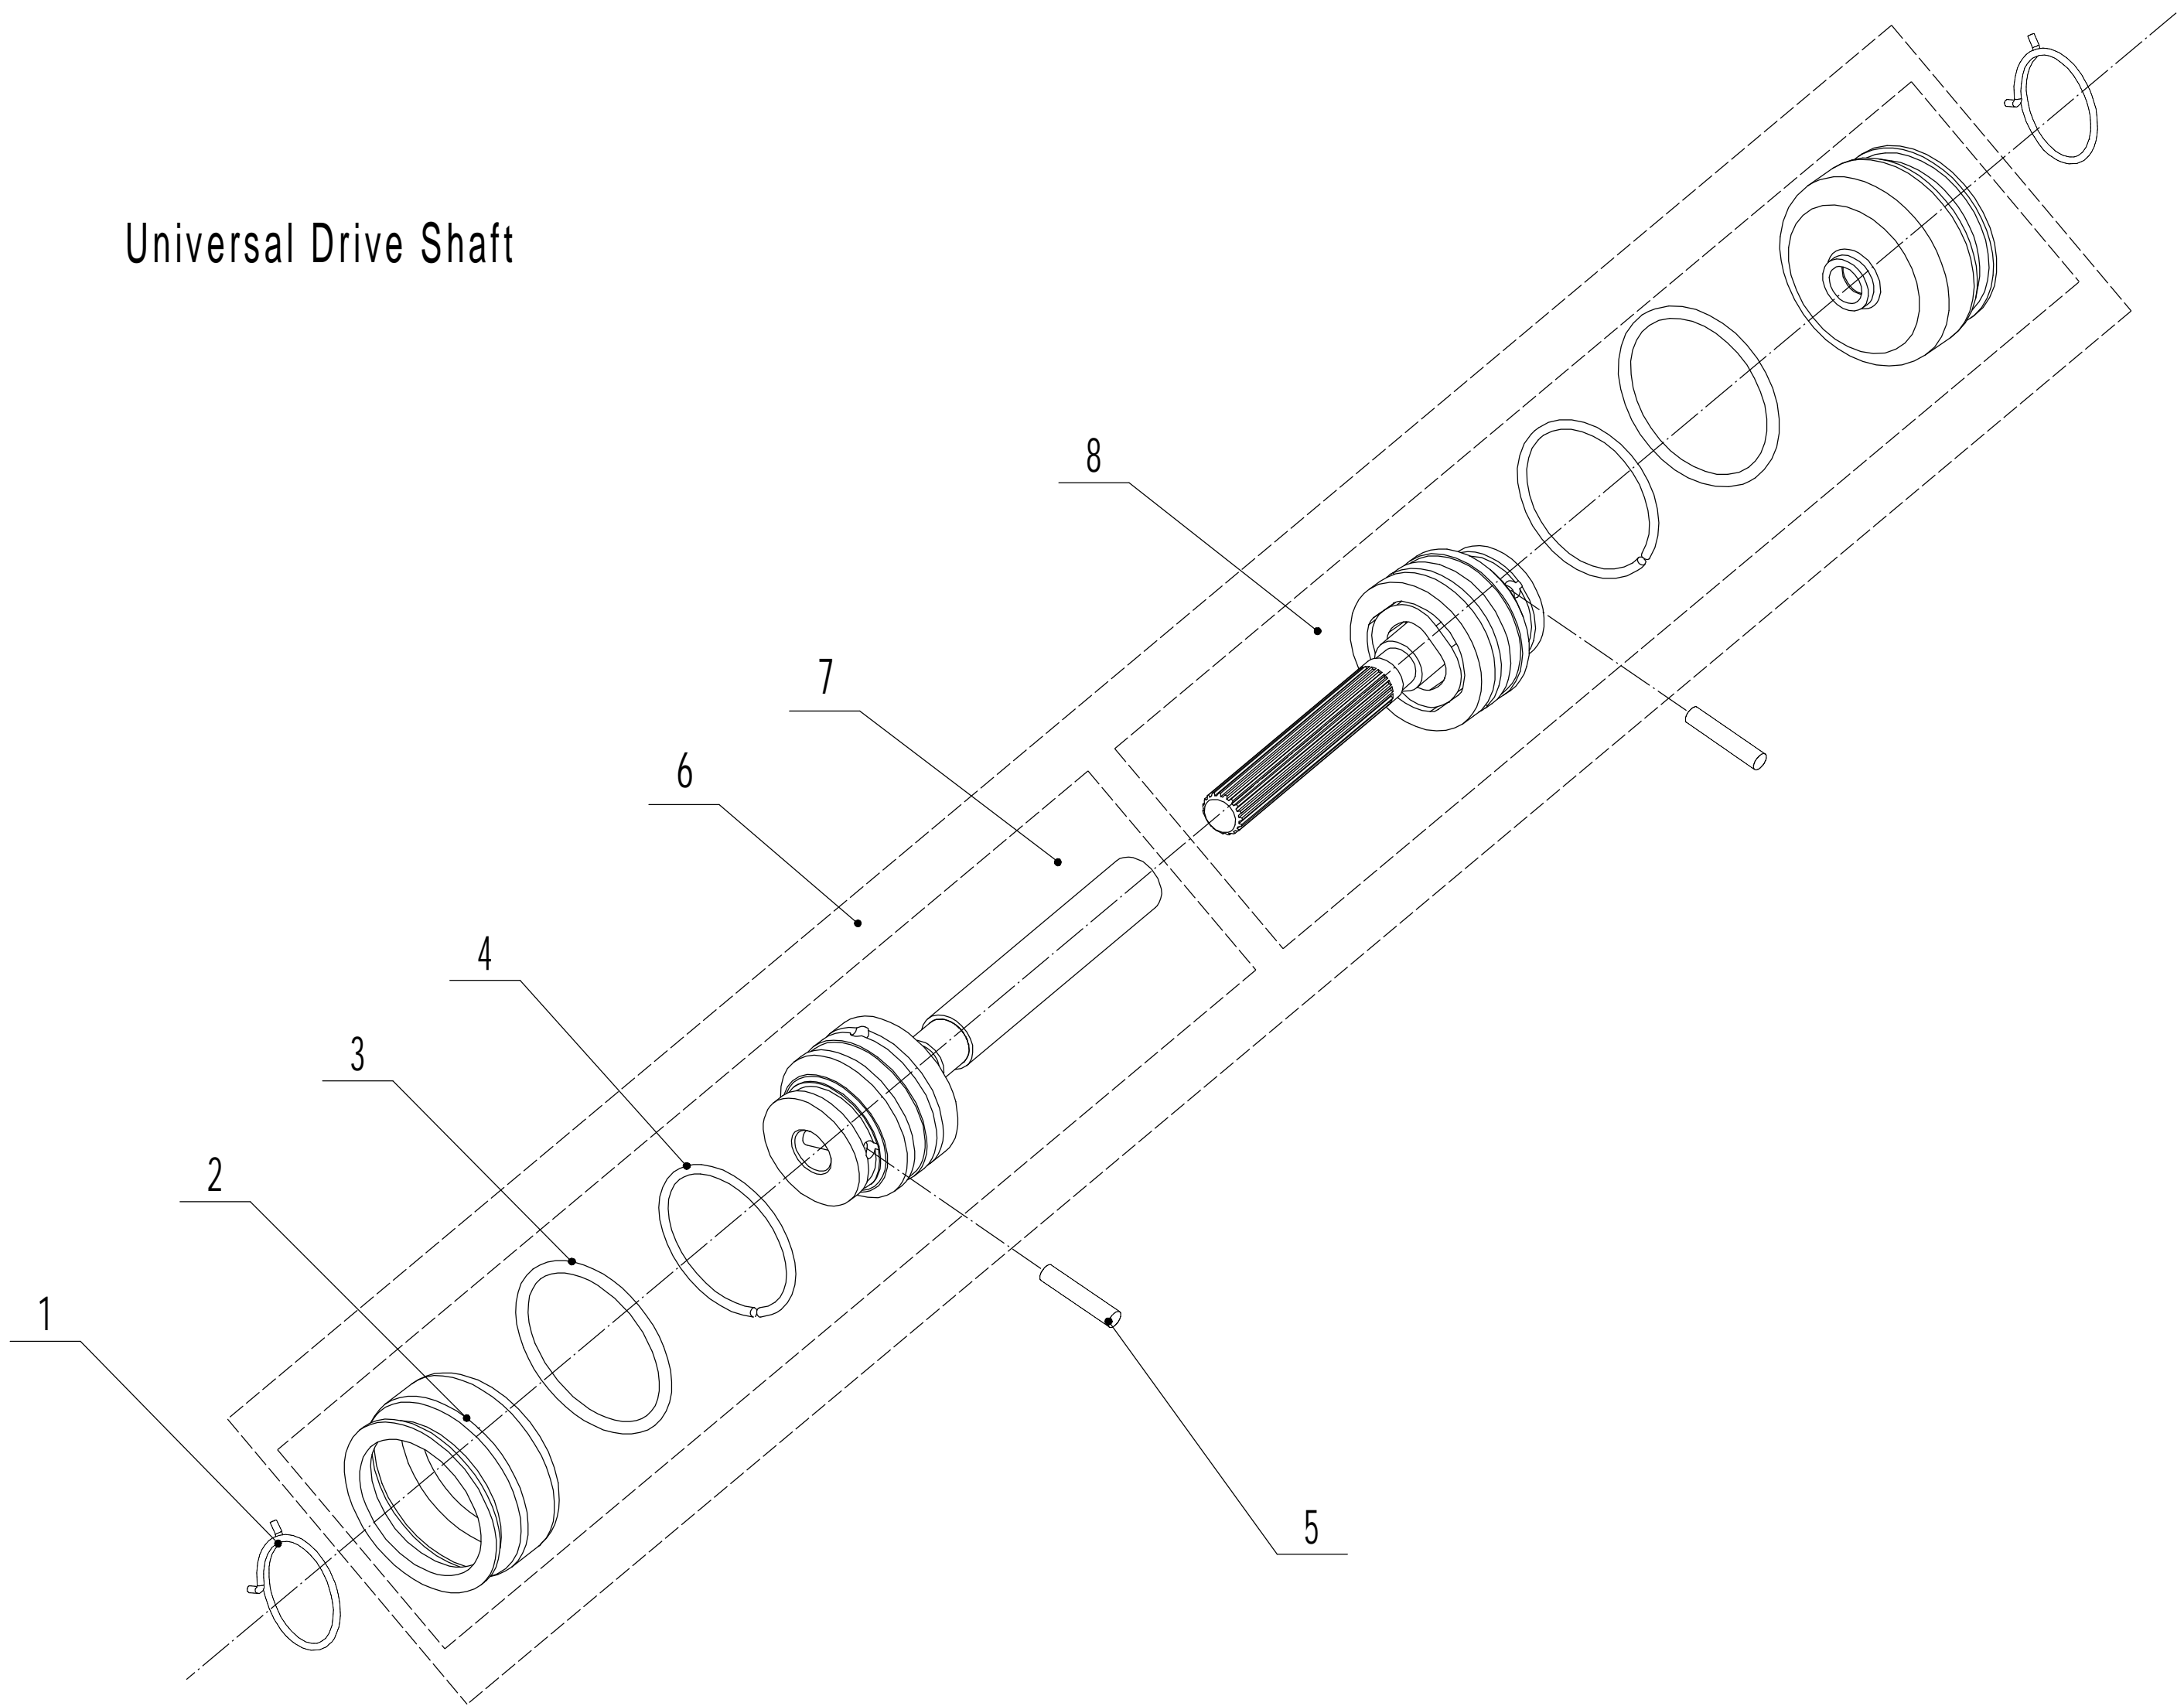

Universal Drive Shaft

Order	Part number	Name_English	Quantity
1	HQA020000020	Check Ring	2
2	HQA020000080	Anti-Dust Shield	2
3	1401028003	O Ring	2
4	HQA020000030	Check Ring	2
5	HQA020000090	Pin	2
6	Y26ZCD03	Universal Drive Shaft	1
7	Y26ZCDA02	Universal Drive Shaft A	1
8	Y26ZCDB02	Universal Drive Shaft B	1