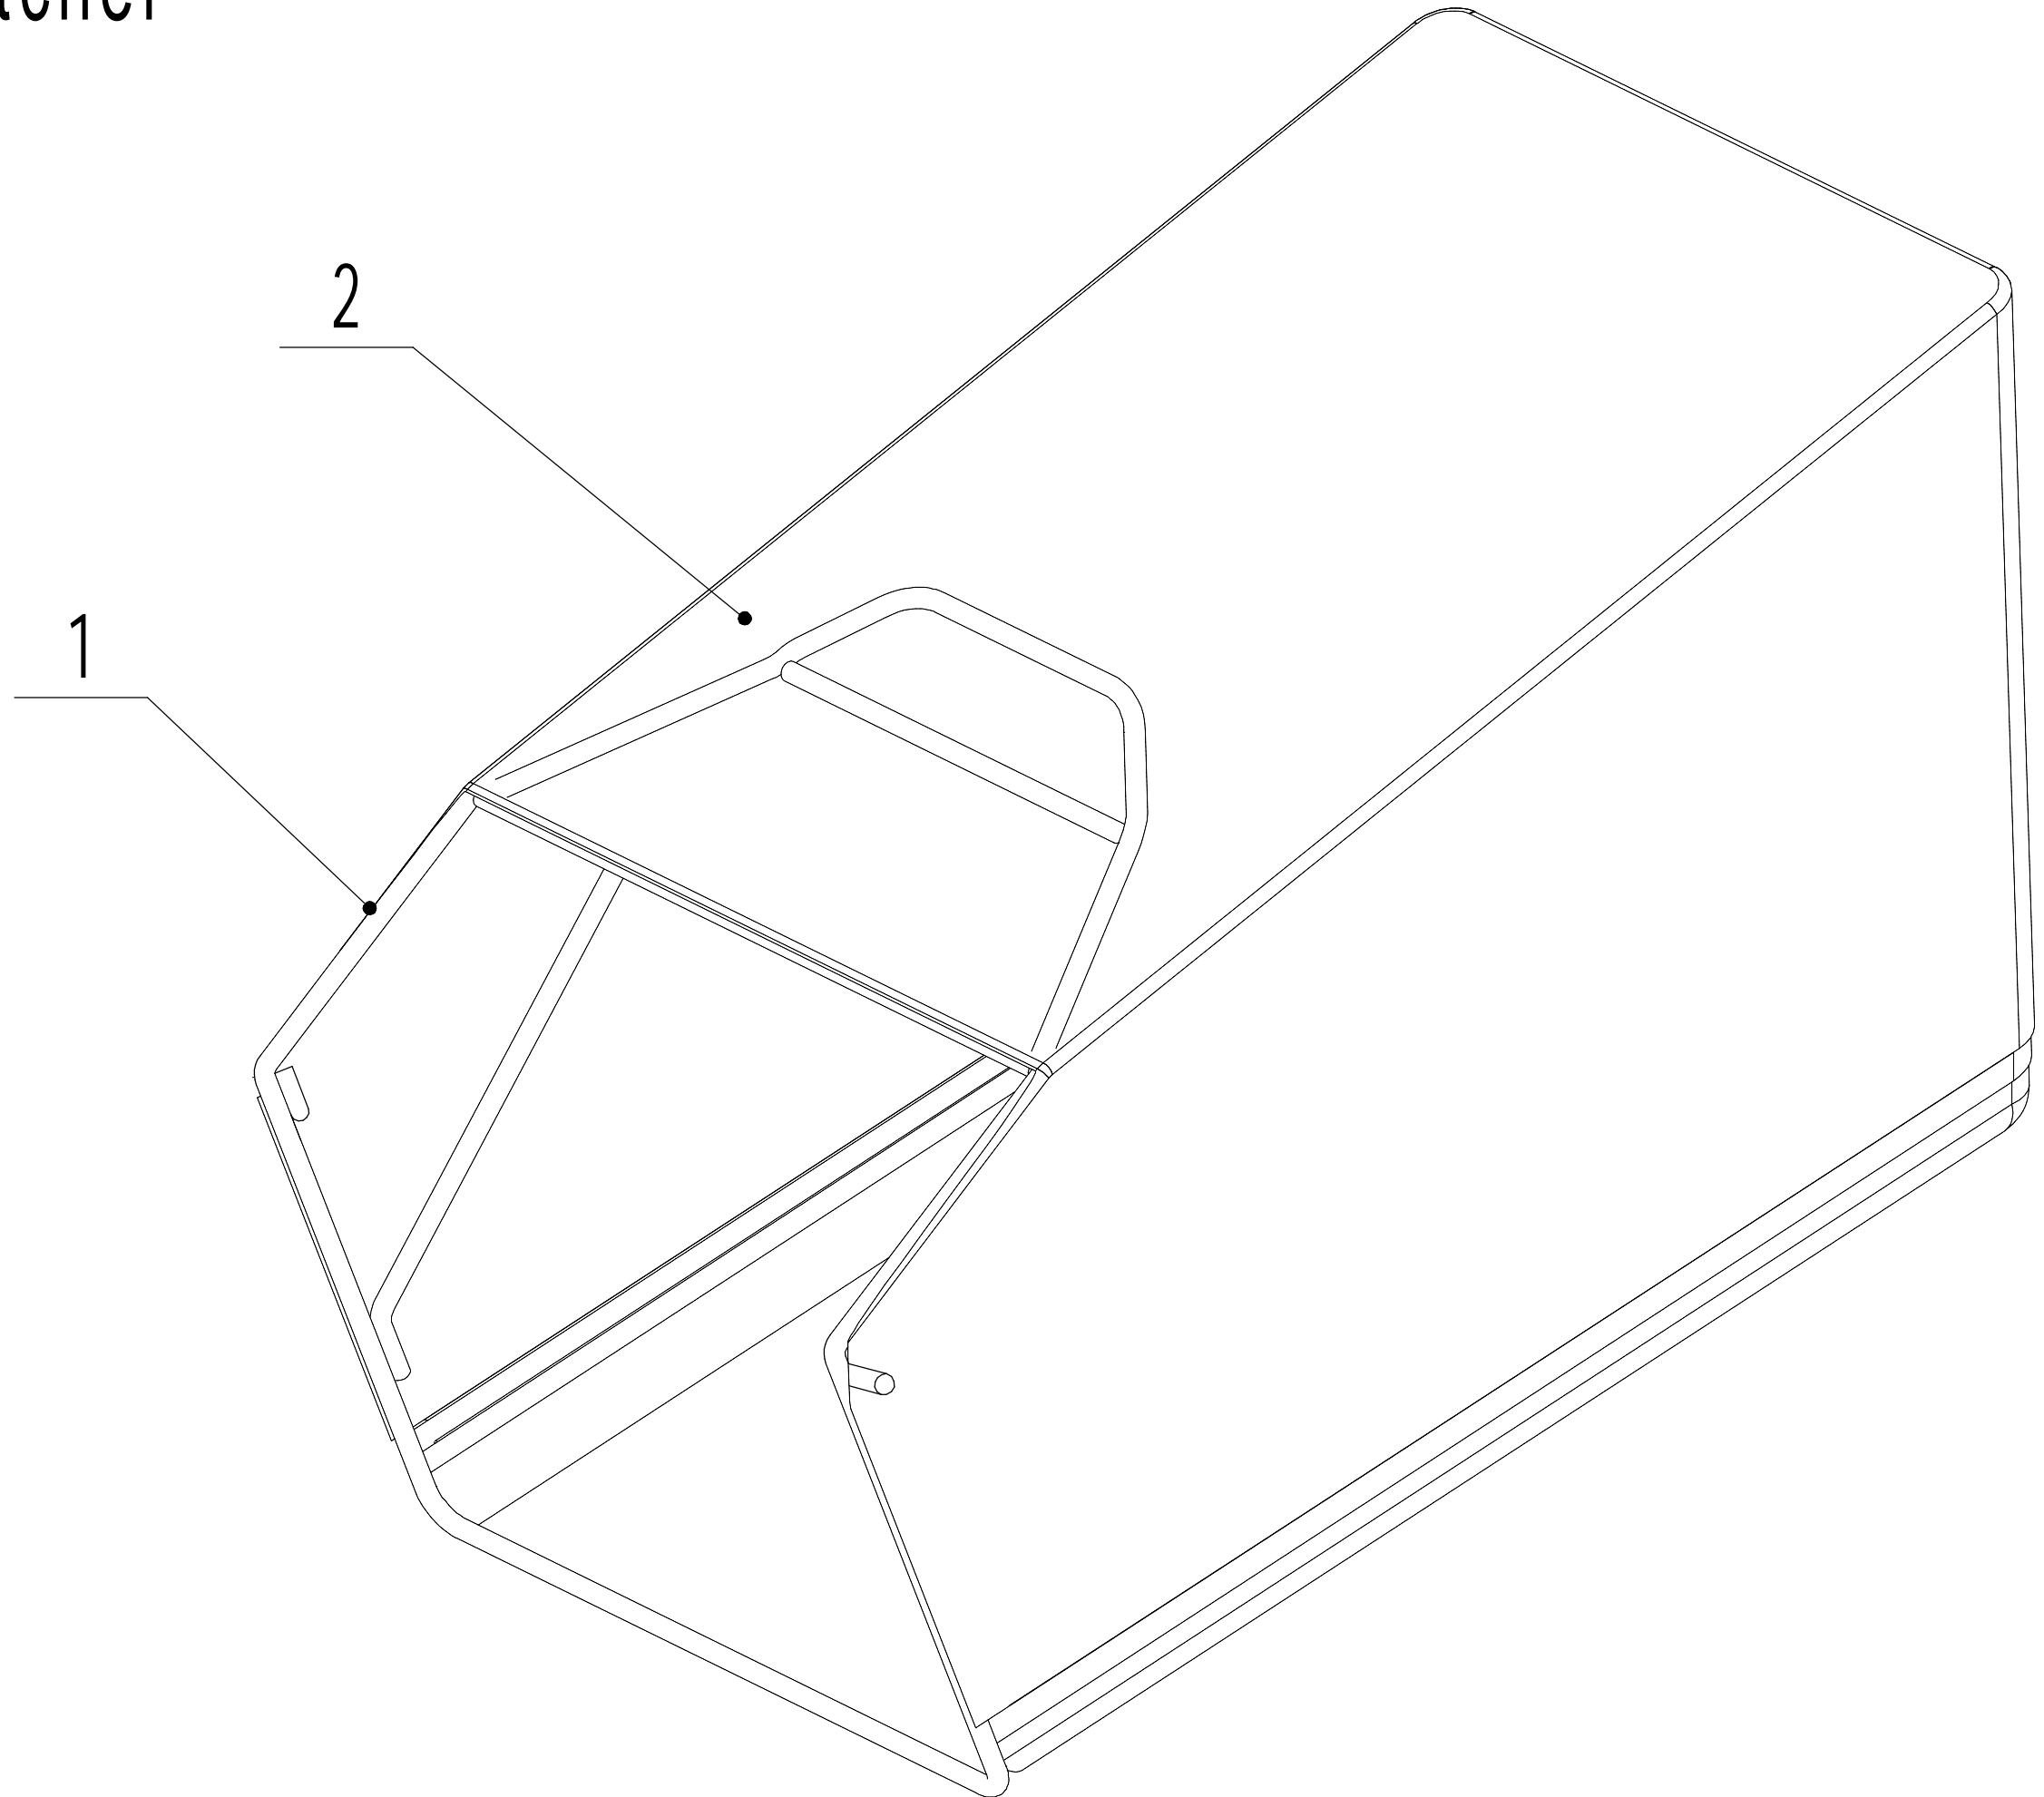

Grass Catcher

Order	Part number	Name_English	Quantity
1	5020602010S/22	Frame Weldment	1
2	5020603010S/84	Grass Bag	1