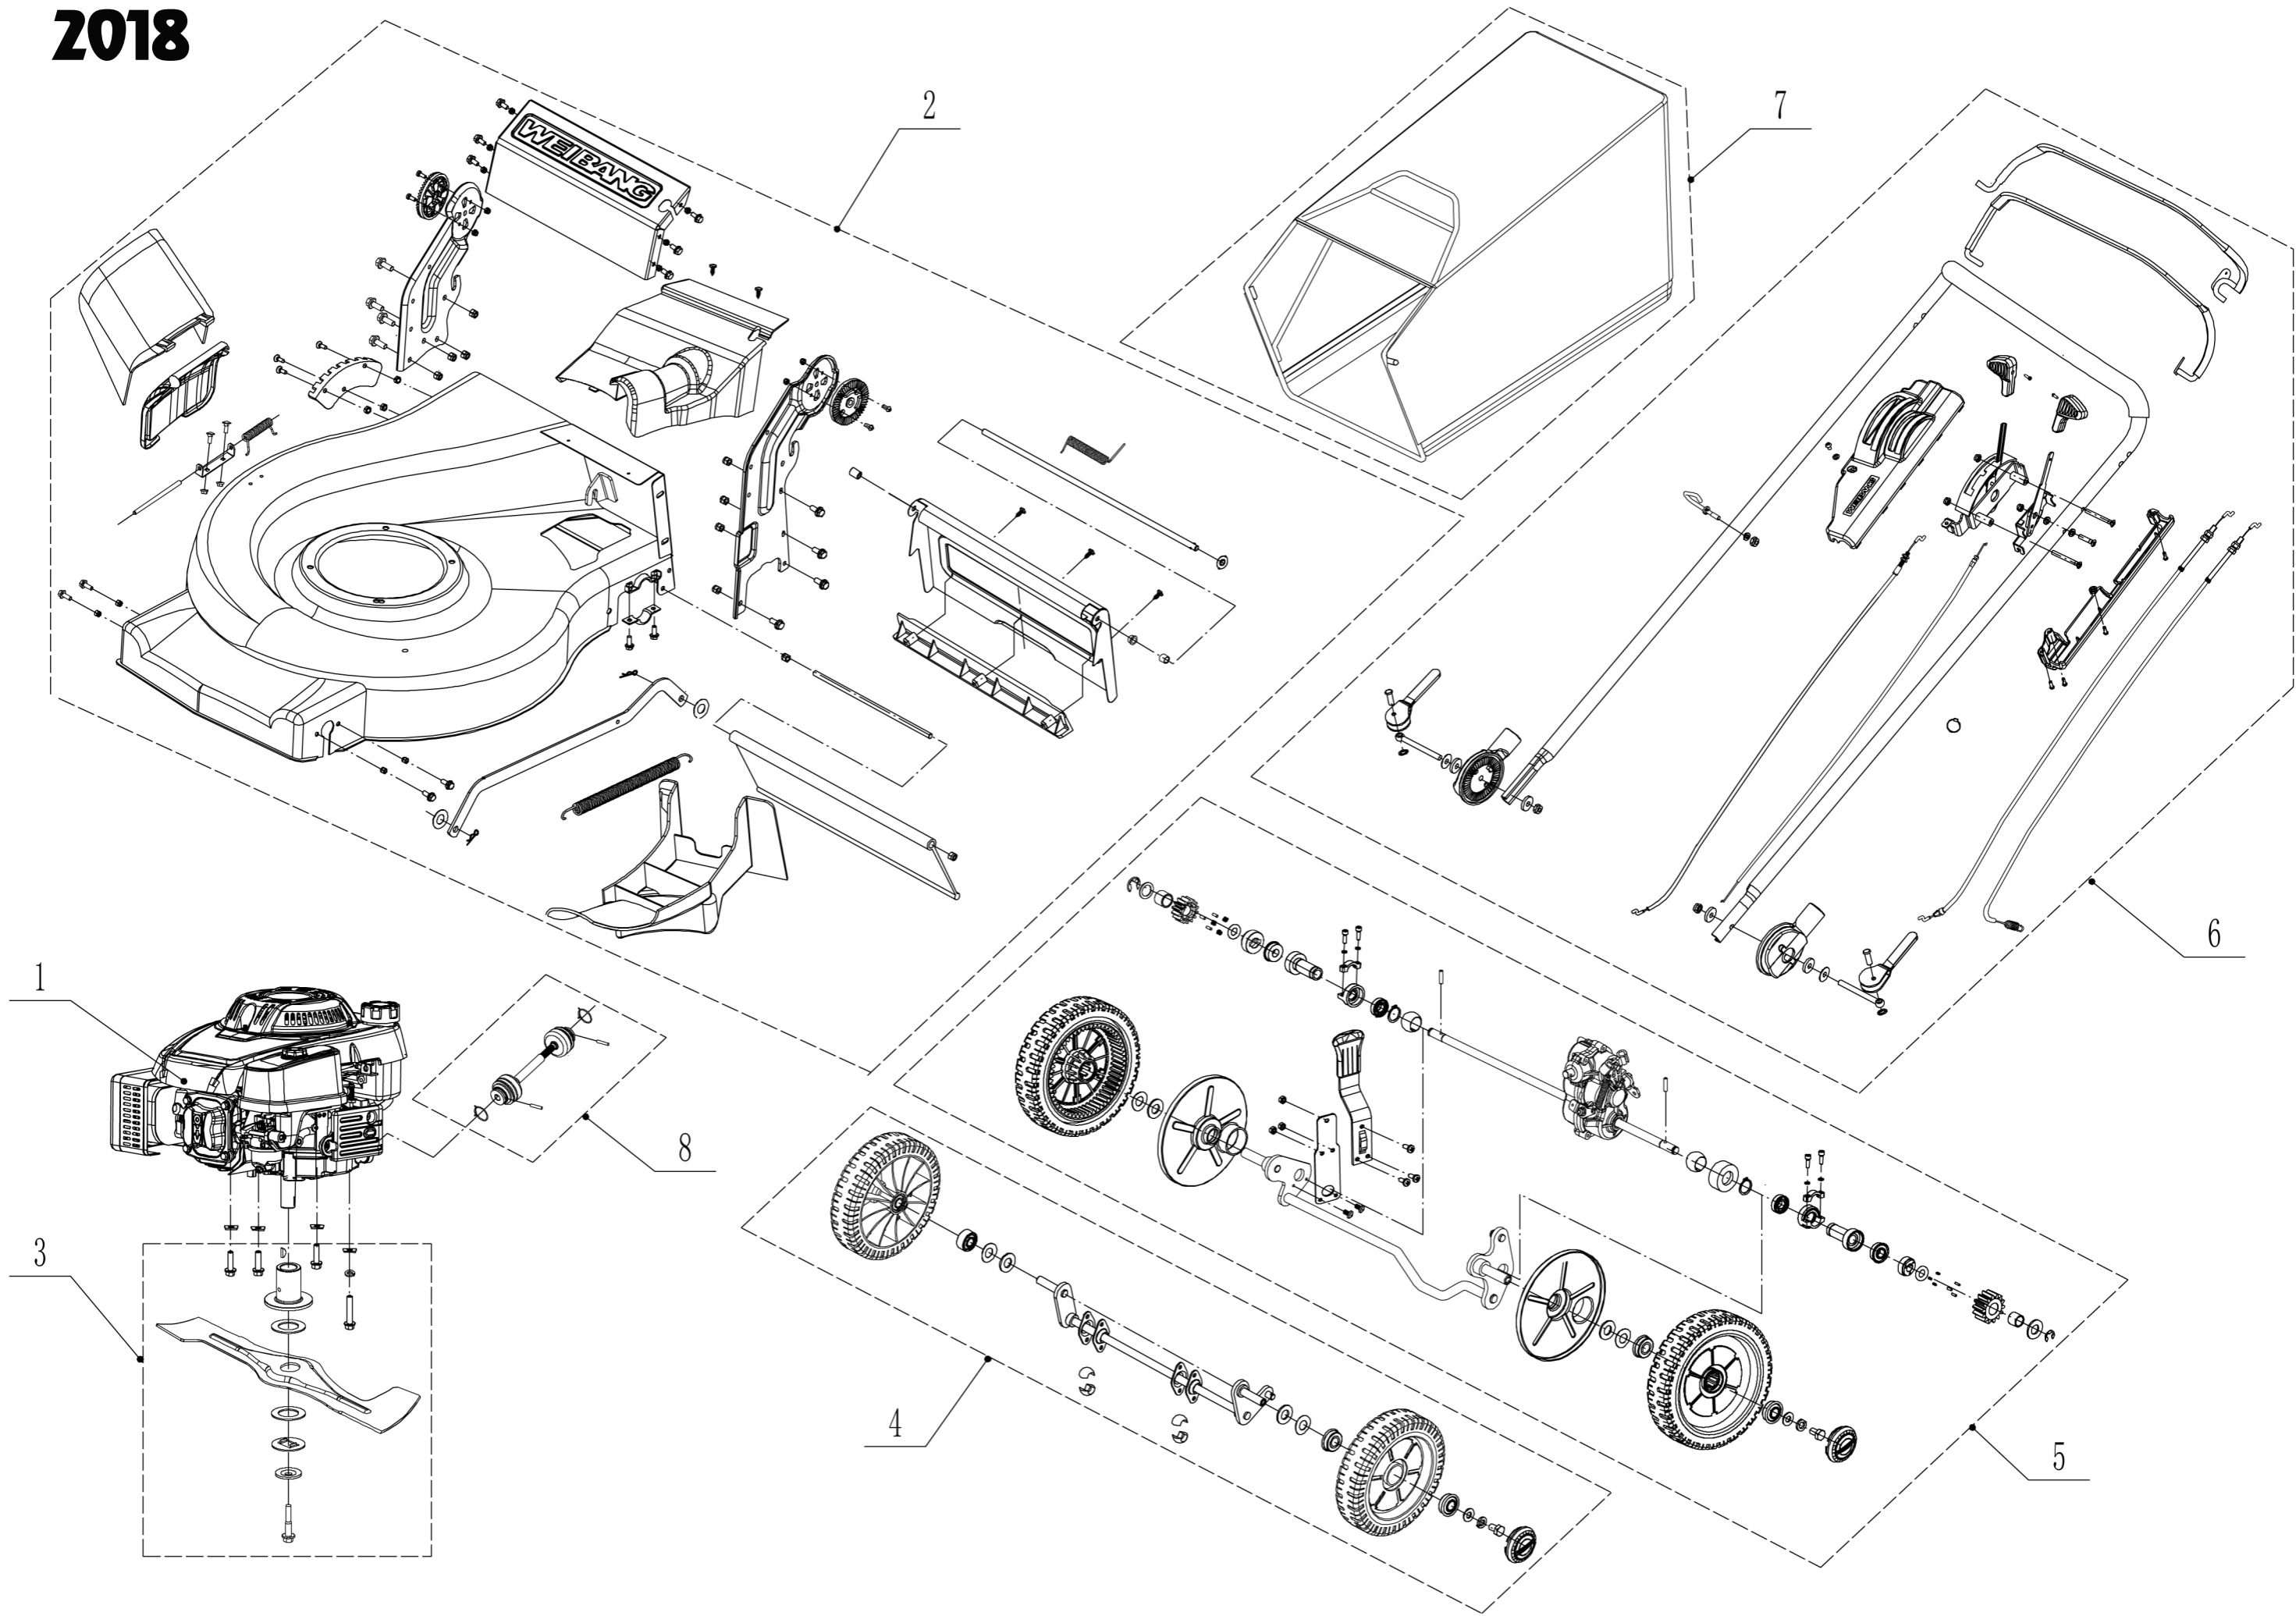

WB 507 SCV 6in1

2018

Main Body

Order	Part number	Name_English	Quantity
1	5020101010S/44	Chassis	1
2	0108006015	Screw - M6x15	3
3	5020131010S/01	Graduator	1
4	0202006000	Lock Nut - M6	15
5	5020120010/02	Side Discharge Cover Pivot	1
6	0204006000	Lock Nut - M6	2
7	5020118010/02	Side Discharge Cover Bracket	1
8	5020119010	Side Discharge Cover Spring	1
9	0107006014	Bolt - M6x14	2
10	5020121010	Side Discharge Cover	1
11	5020122010	Side Discharge Deflector	1
12	0102008016	Bolt - M8x16	8
13	5020116020S/40	Right Handle Bracket	1
14	0104005012	Screw M5x12	4
15	AVSA000000040/22	Tooth Disc	2
16	0202005000	Lock Nut - M5	4
17	0202008000	Lock Nut - M8	8
18	0102006012	Bolt - M6x12	14
19	5020115030S/44	Connector	1
20	5020115020S/40	Left Handle Bracket	1
21	5020111010S	Upper Shield	1
22	0106004009	Screw - ST4.2x9.5	2
23	5320136010S/02	Spacer	1
25	5020125050	Rear Cover	1
26	5320128020S/02	Rear Cover Axle	1
27	5020127010	Rear Cover Spring	1
28	0106004013	Screw - ST4.2x9.5	3
29	4510114030	Fix Cap	1
30	5020125040	Sealing Strip	1
31	5320114020/01	Upper Bearing Bracket	2
32	5020117010/02	Pivot- Trailing Flap	1
33	5020124010	Mulching Plug	1
34	4510111010	Trailing Flap	1
35	0301008000	Plain Washer	2
36	5320332010/02	Connecting Rod Spring	1
37	5020312010/40	Connecting Rod	1
38	5320333010	Check Ring	2

Blade Components

Order	Part number	Name_English	Quantity
1	5310112020/02	Spacer	3
2	5320115010	Hex Flange Bolt - 3/8x16x25	3
3	5310112010/02	Spacer	1
4	0401008000	Spring Washer Φ 8	1
5	0101008035	Hex Bolt - M8x35	1
6	4510401010	Key	2
7	4510402010/02	Adapter	1
8	5310402010	Friction Disc	2
9	5020405010/22	Blade	1
10	5310404010/02	Lock Disc	1
11	5310406010/04	Dish Spring	1
12	5310415010	Central Bolt	1