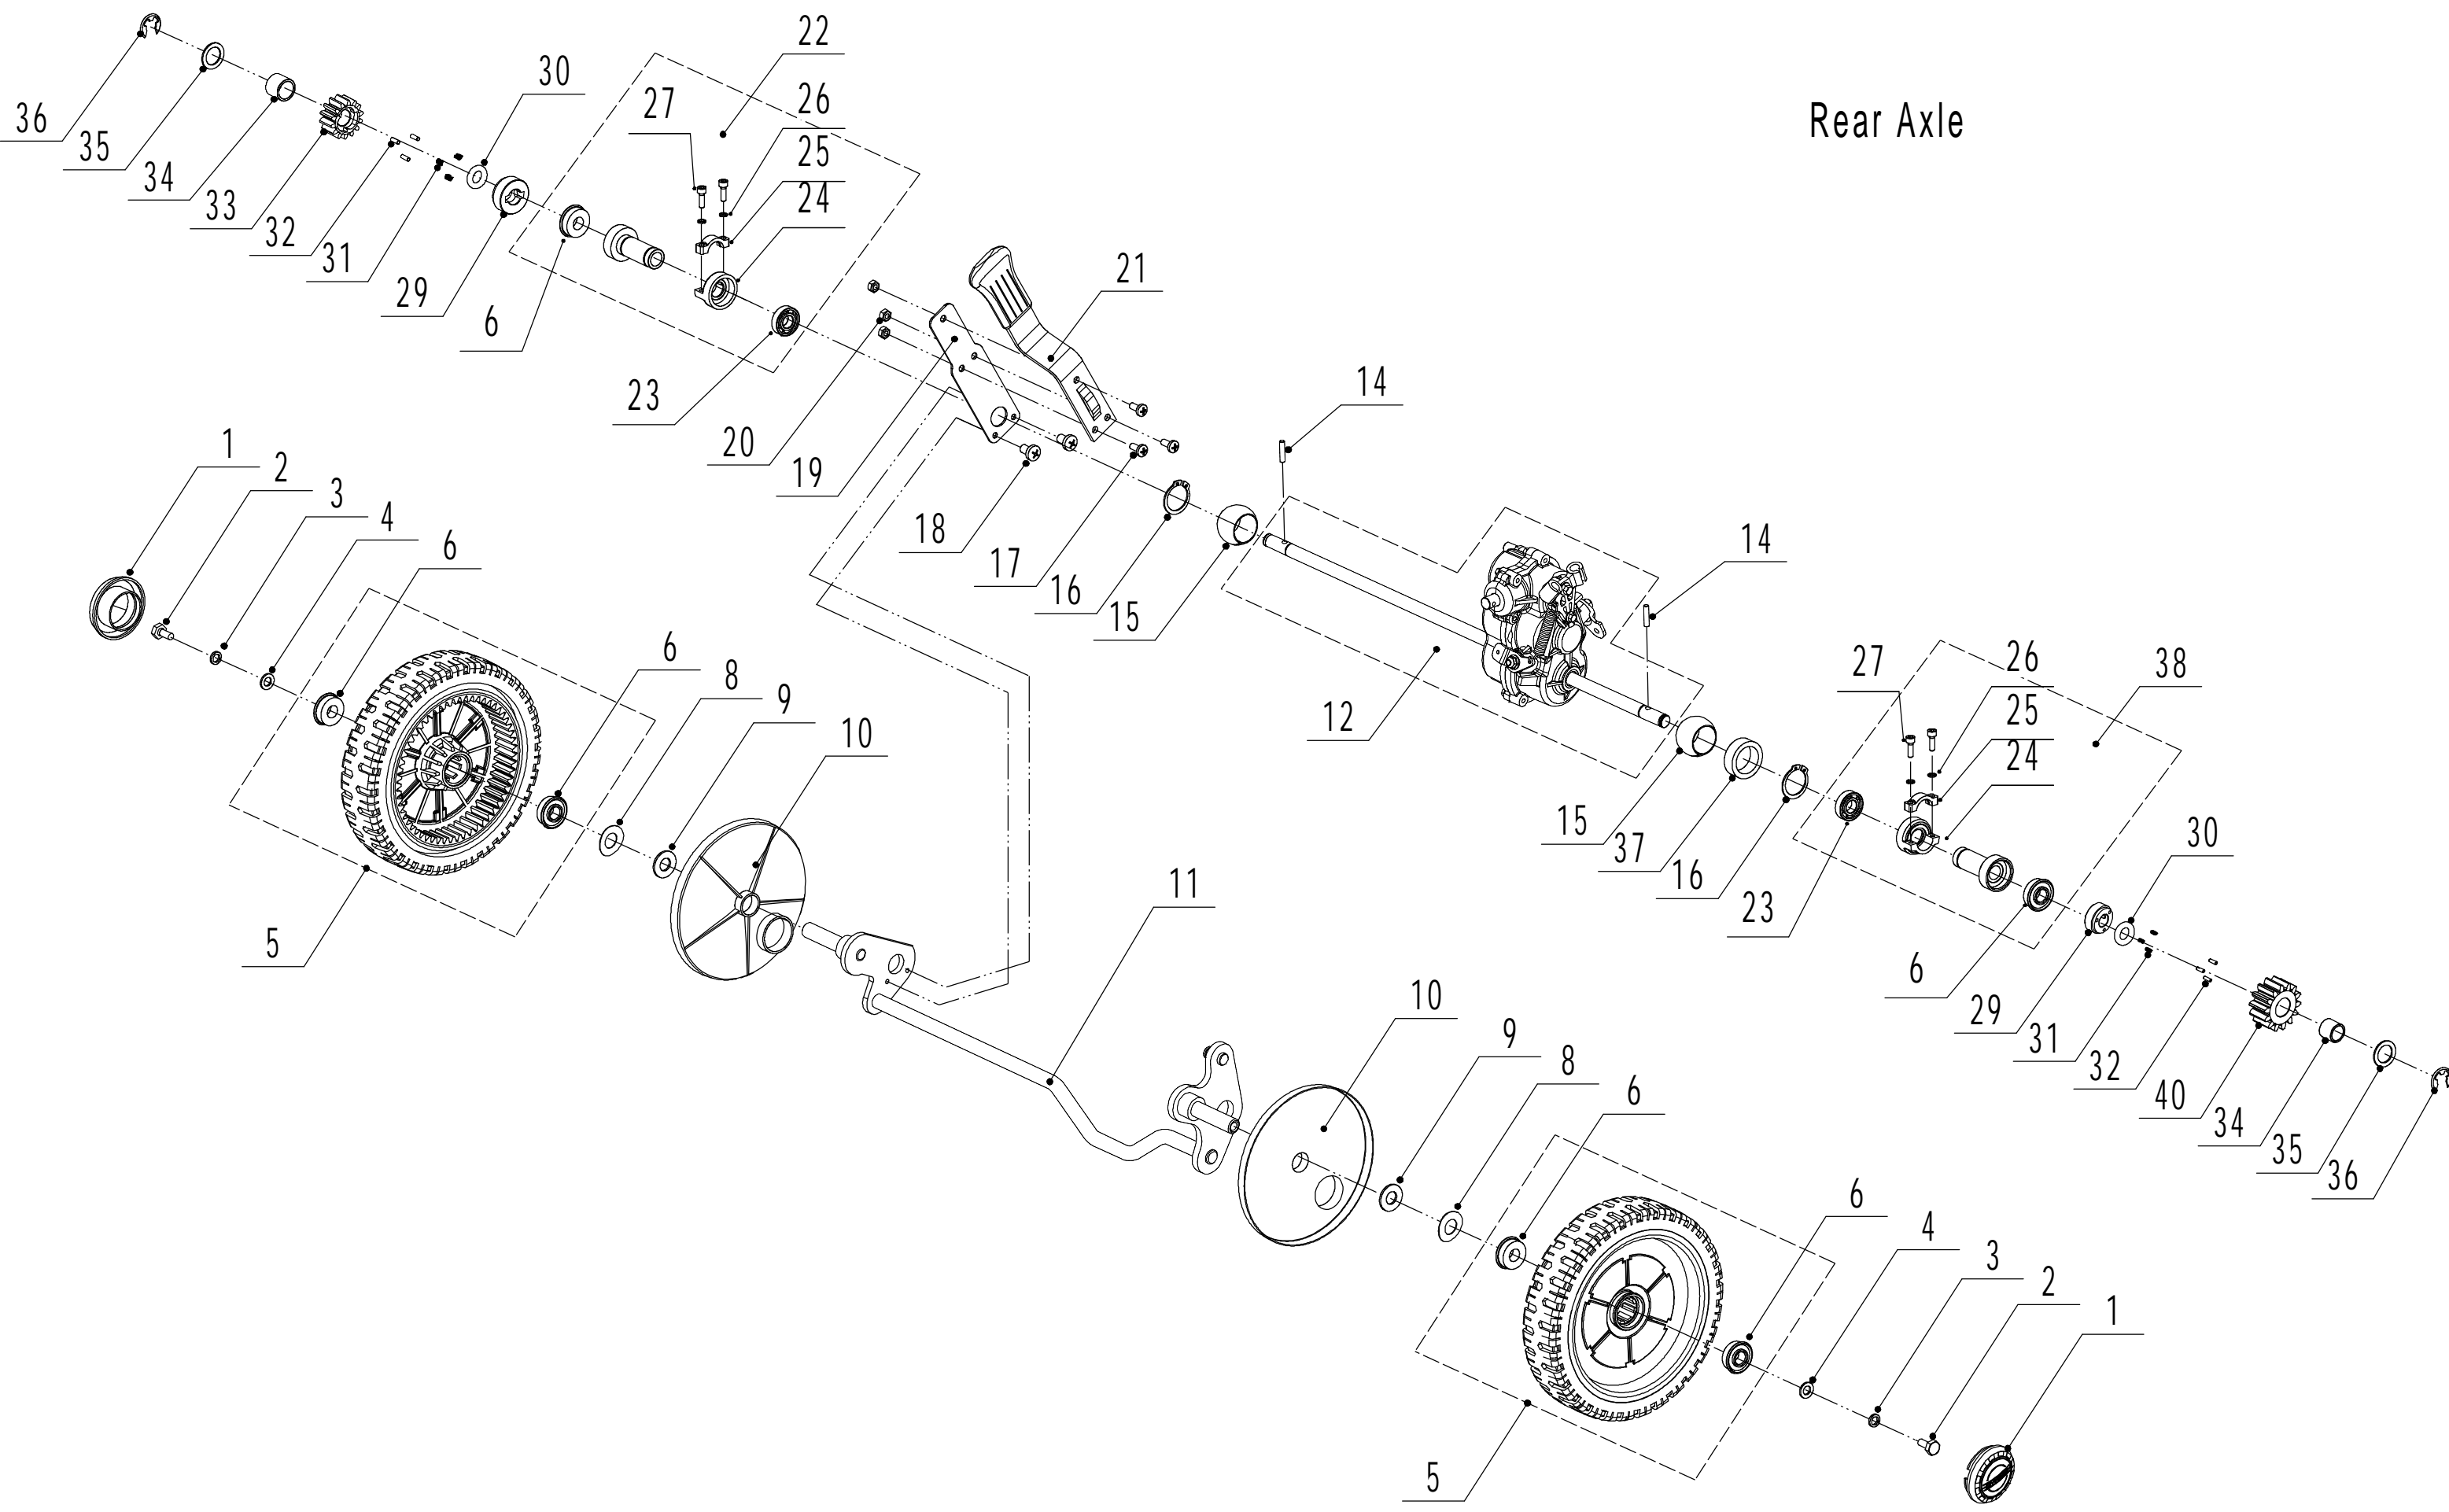

Rear Axle

Order	Part number	Name_English	Quantity
1	5310214010	Wheel Cap	2
2	0101008015	Bolt - M8x15	2
3	0401008000	Spring Washer $\Phi 8$	2
4	0301006000	Spacer $\Phi 8$	2
5	5340309010	9" Rear wheel	2
6	5310213010	Bearing	6
8	5310211010/02	Spacer	2
9	5310210010/02	Spacer	2
10	5340312010	Anti-Dust Shield	2
11	5020301020S/01	Rear Axle Weldment	1
12	Y20502Z0	Gearbox Assembly	1
14	HQ000100060	Pin	2
15	5320328010	Spherical Bearing	2
16	1001020000	Check Ring	2
17	0104006014	Cross Slot Screw - M6x14	3
18	0104005008	Cross Slot Screw - M5x8	2
19	5360311010/22	Flat Spring	1
20	0202006000	Lock Nut - M6	3
21	5360310010	Height Adjustment Lever	1
22	Y065321SF	Right Bearing Sheath Assembly	1
23	R8	Deep Groove Ball Bearing	2
24	5320324022	Bearing Block	2
25	5320324023	Bearing Block Cover	2
26	0401005000	Spring Washer $\Phi 5$	4
27	0103005020A	Screw - M5x20	4
29	HQ000100050	One-Way Block	2
30	1401025015	O-ring	2
31	HQ000100040	Spring	6
32	HQ000100030	Pin	6
33	HQ000100020	Right Drive Pinion	1
34	5320326010P	Bearing	2
35	5020311010/04	Anti-Friction Spacer	2
36	1301009000	Check Ring $\Phi 9$	2
37	5020310010/02	Rear Transmission Partition	1
38	Y065320SF	Left Bearing Sheath Assembly	1
40	HQ000100010	Left Drive Pinion	1