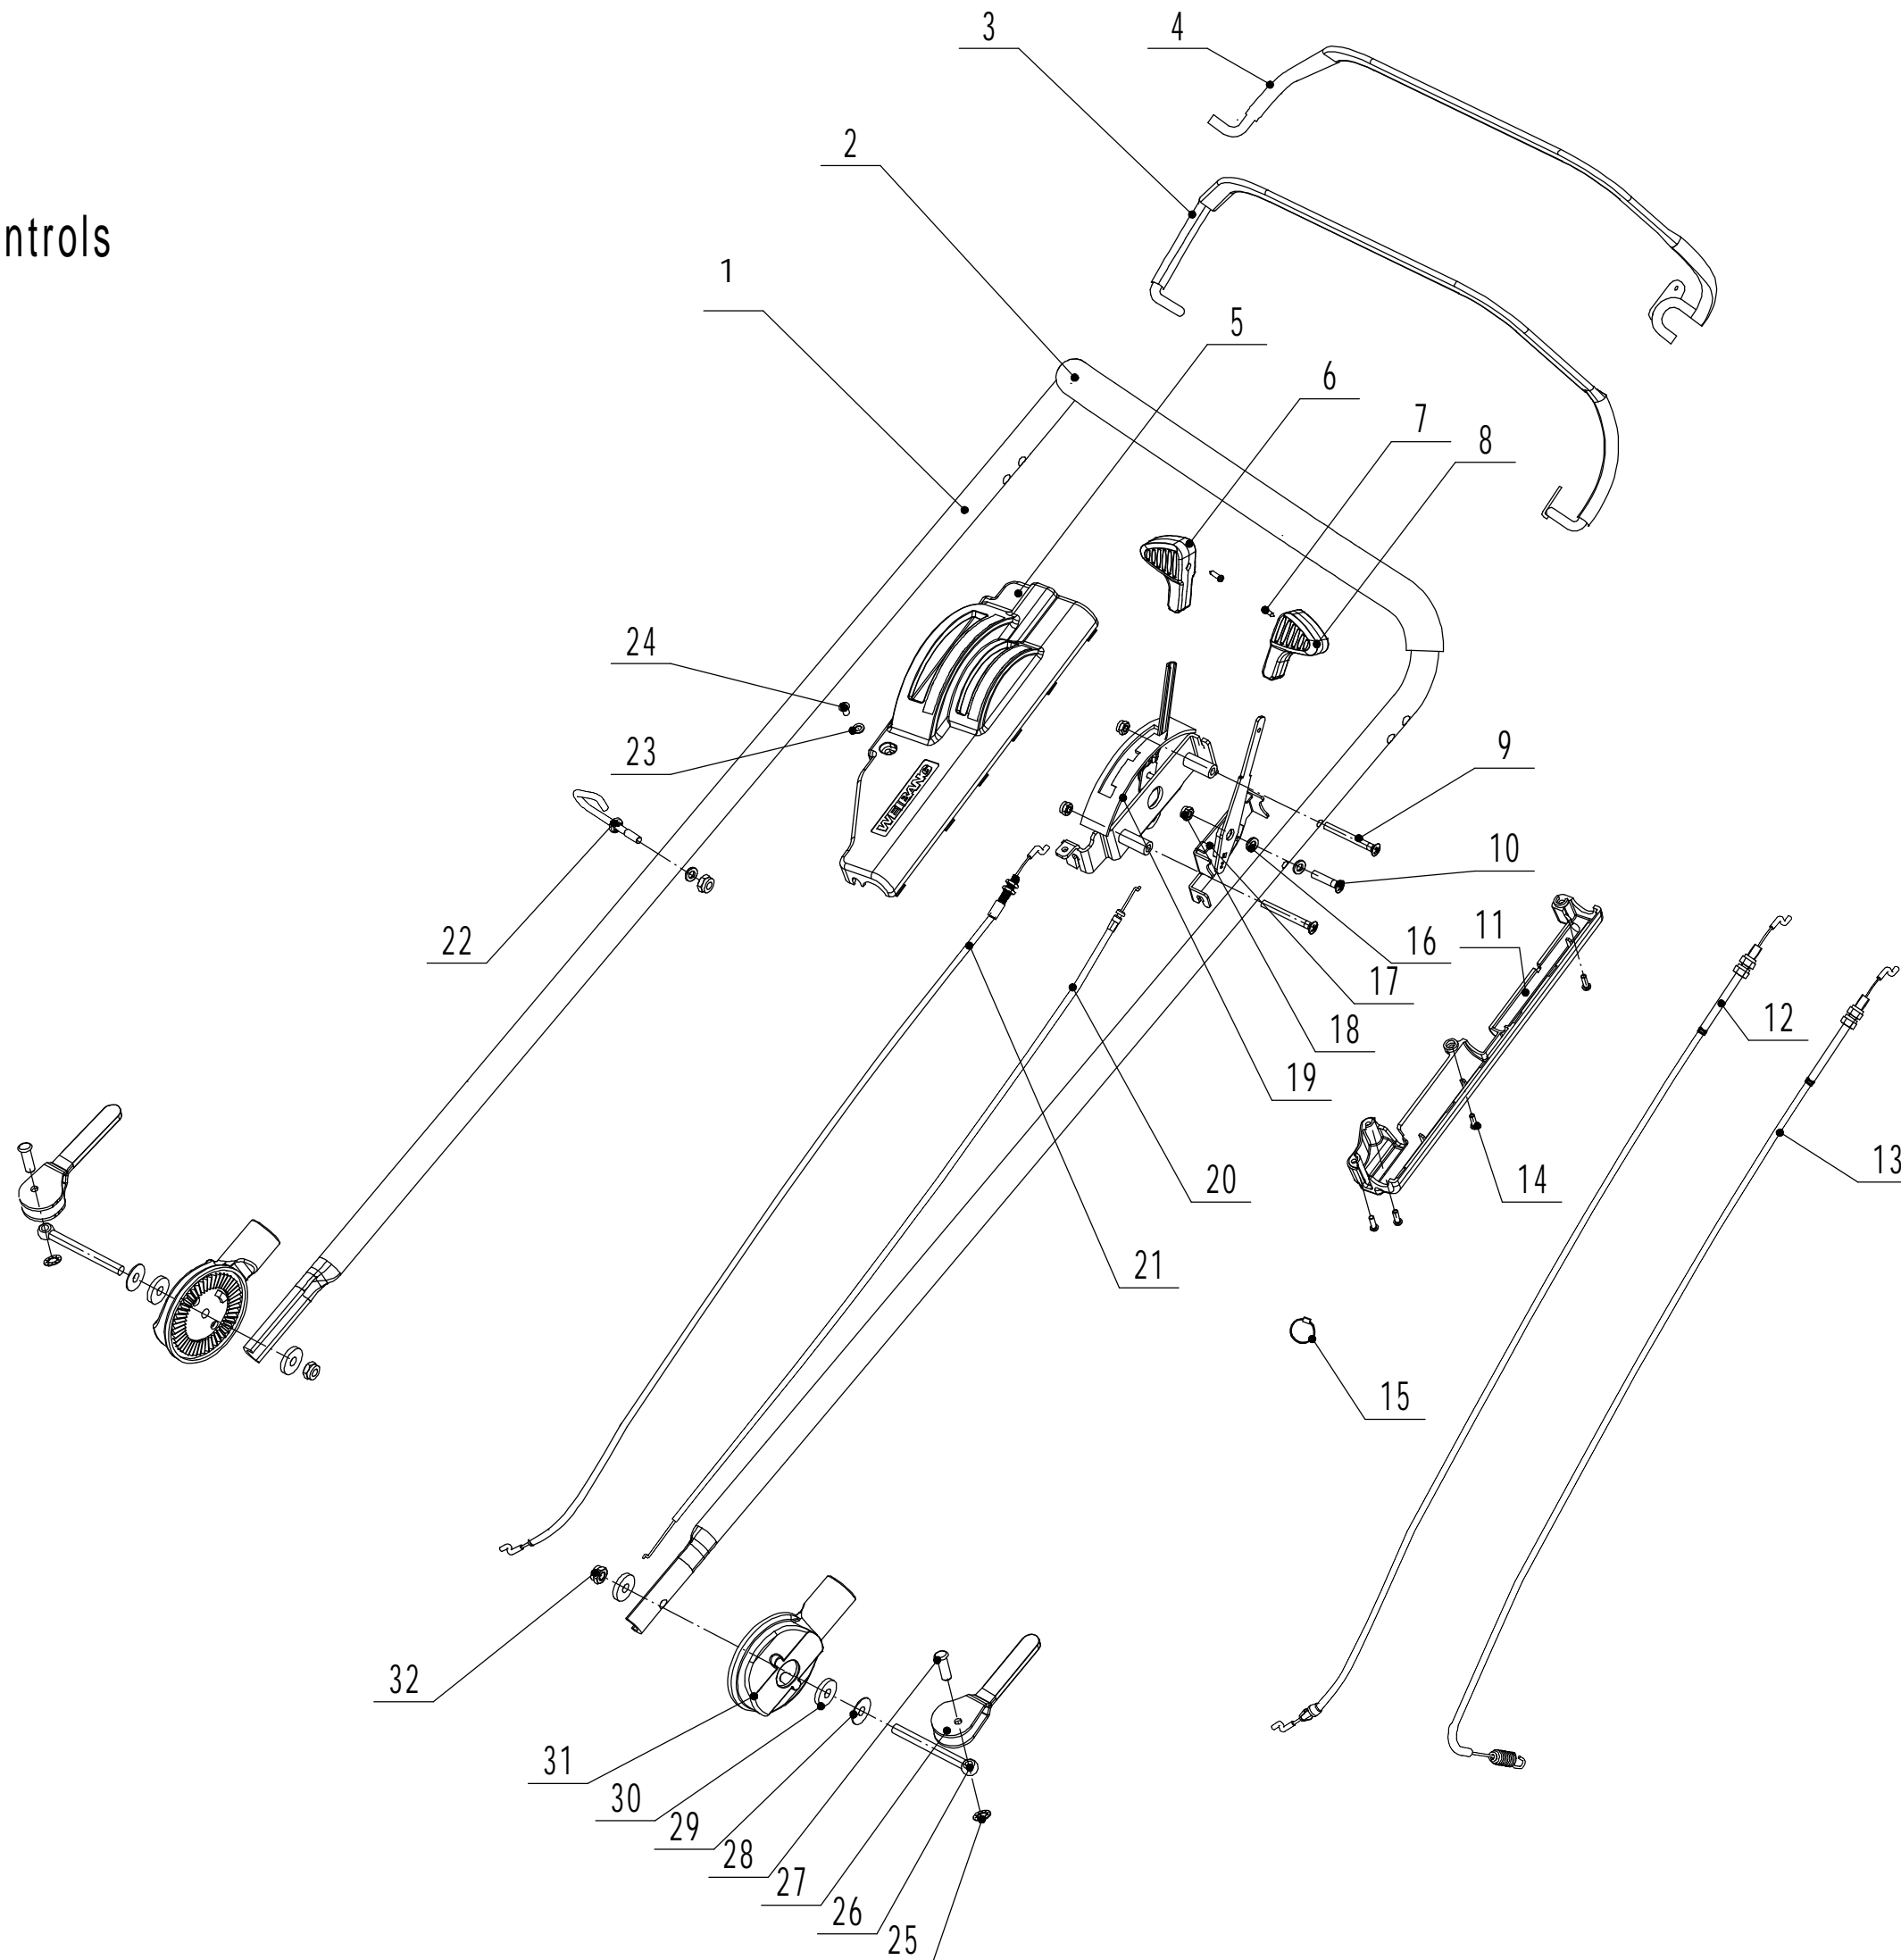

Handle And Controls

Order	Part number	Name_English	Quantity
1	5020501020S/44	Handle	1
2	GM56E010000080	Handle Sheath	1
3	5320511030S/40	Clutch Lever Weldment	1
4	5320503020S/40	Brake Lever Weldment	1
5	5020501030S	Control Box Upper Cover	1
6	5380508010	Speed Control Grip	1
7	0106003013	Screw - ST2.9x13	2
8	5380510010	Throttle Grip	1
9	0108006060	Screw - M6x60	2
10	0108006050	Screw - M6x45	1
11	5020501040S	Control Box Lower Cover	1
12	BS120-1140	Brake Cable	1
13	LH180-1082-S	Clutch Calbe	1
14	0113040018	Screw - M4x18	4
15	ZD3/190	Cable Ties	1
16	0301006000	Spacer Φ6	3
17	5380512010	Throttle Bracket	1
18	0202006000	Lock Nut - M6	4
19	5020501050S	Speed Control Bracket	1
20	YM72-1080-A	Throttle Cable	1
21	TX120-950-S	Speed Control Cable	1
22	4510511010/01	Hook	1
23	0301005000	Spacer Φ5	1
24	0104005008	Screw - M5x8	1
25	4510114030	Fix Cap	2
26	GM48S000000100	Connecting Bolt	2
27	GM56A100400000	Lock Lever	2
28	0801008022	Axis Pin - 8x22	2
29	GM56A100000040/04	Anti-Friction Spacer	2
30	GM56A100000050/01	Spacer	4
31	GM48S030200000	Tooth Disc Kit	2
32	0201008000DD	Lock Nut - M8	2