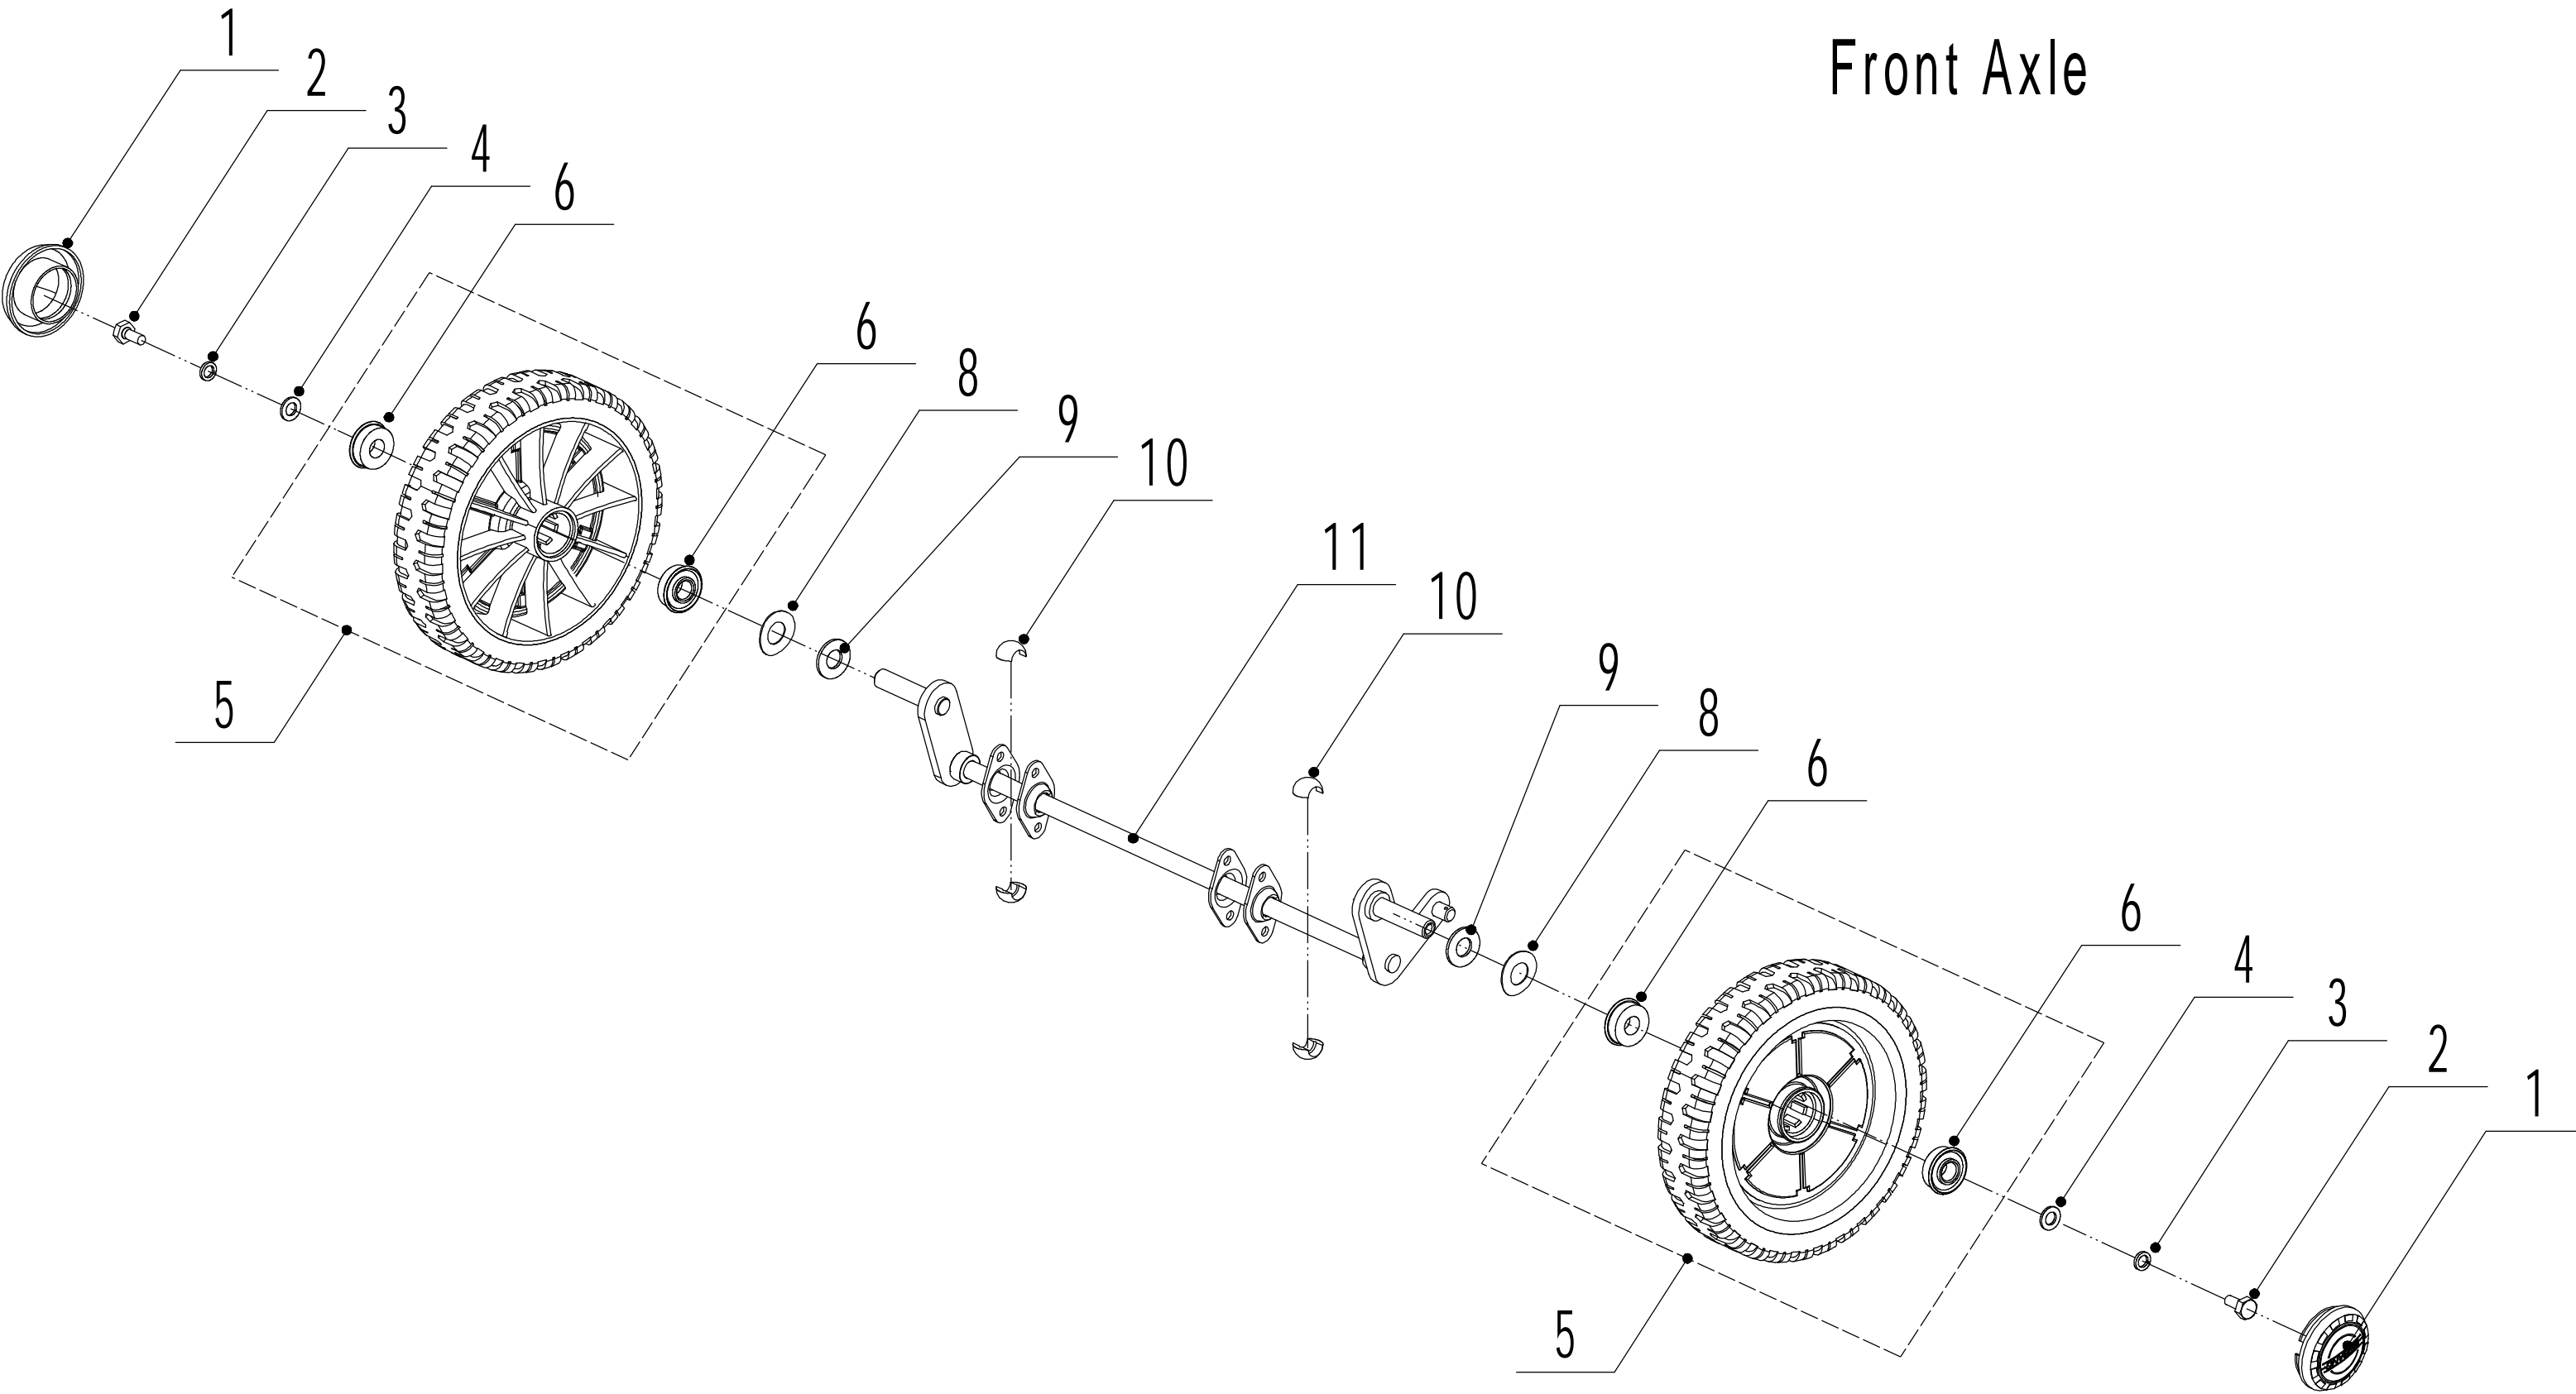

Front Axle

Order	Part number	Name_English	Quantity
1	5310214010	Wheel Cap	2
2	0101008015	Bolt - M8x15	2
3	0401008000	Spring Washer $\Phi 8$	2
4	0301006000	Spacer $\Phi 8$	2
5	5310212010	8" Wheel	2
6	5310213010	Bearing	4
8	5310211010/02	Spacer	2
9	5310210010/02	Plain Washer	2
10	5310209010	Spherical Bearing	4
11	5020201010/01	Front Axle Weldment	1