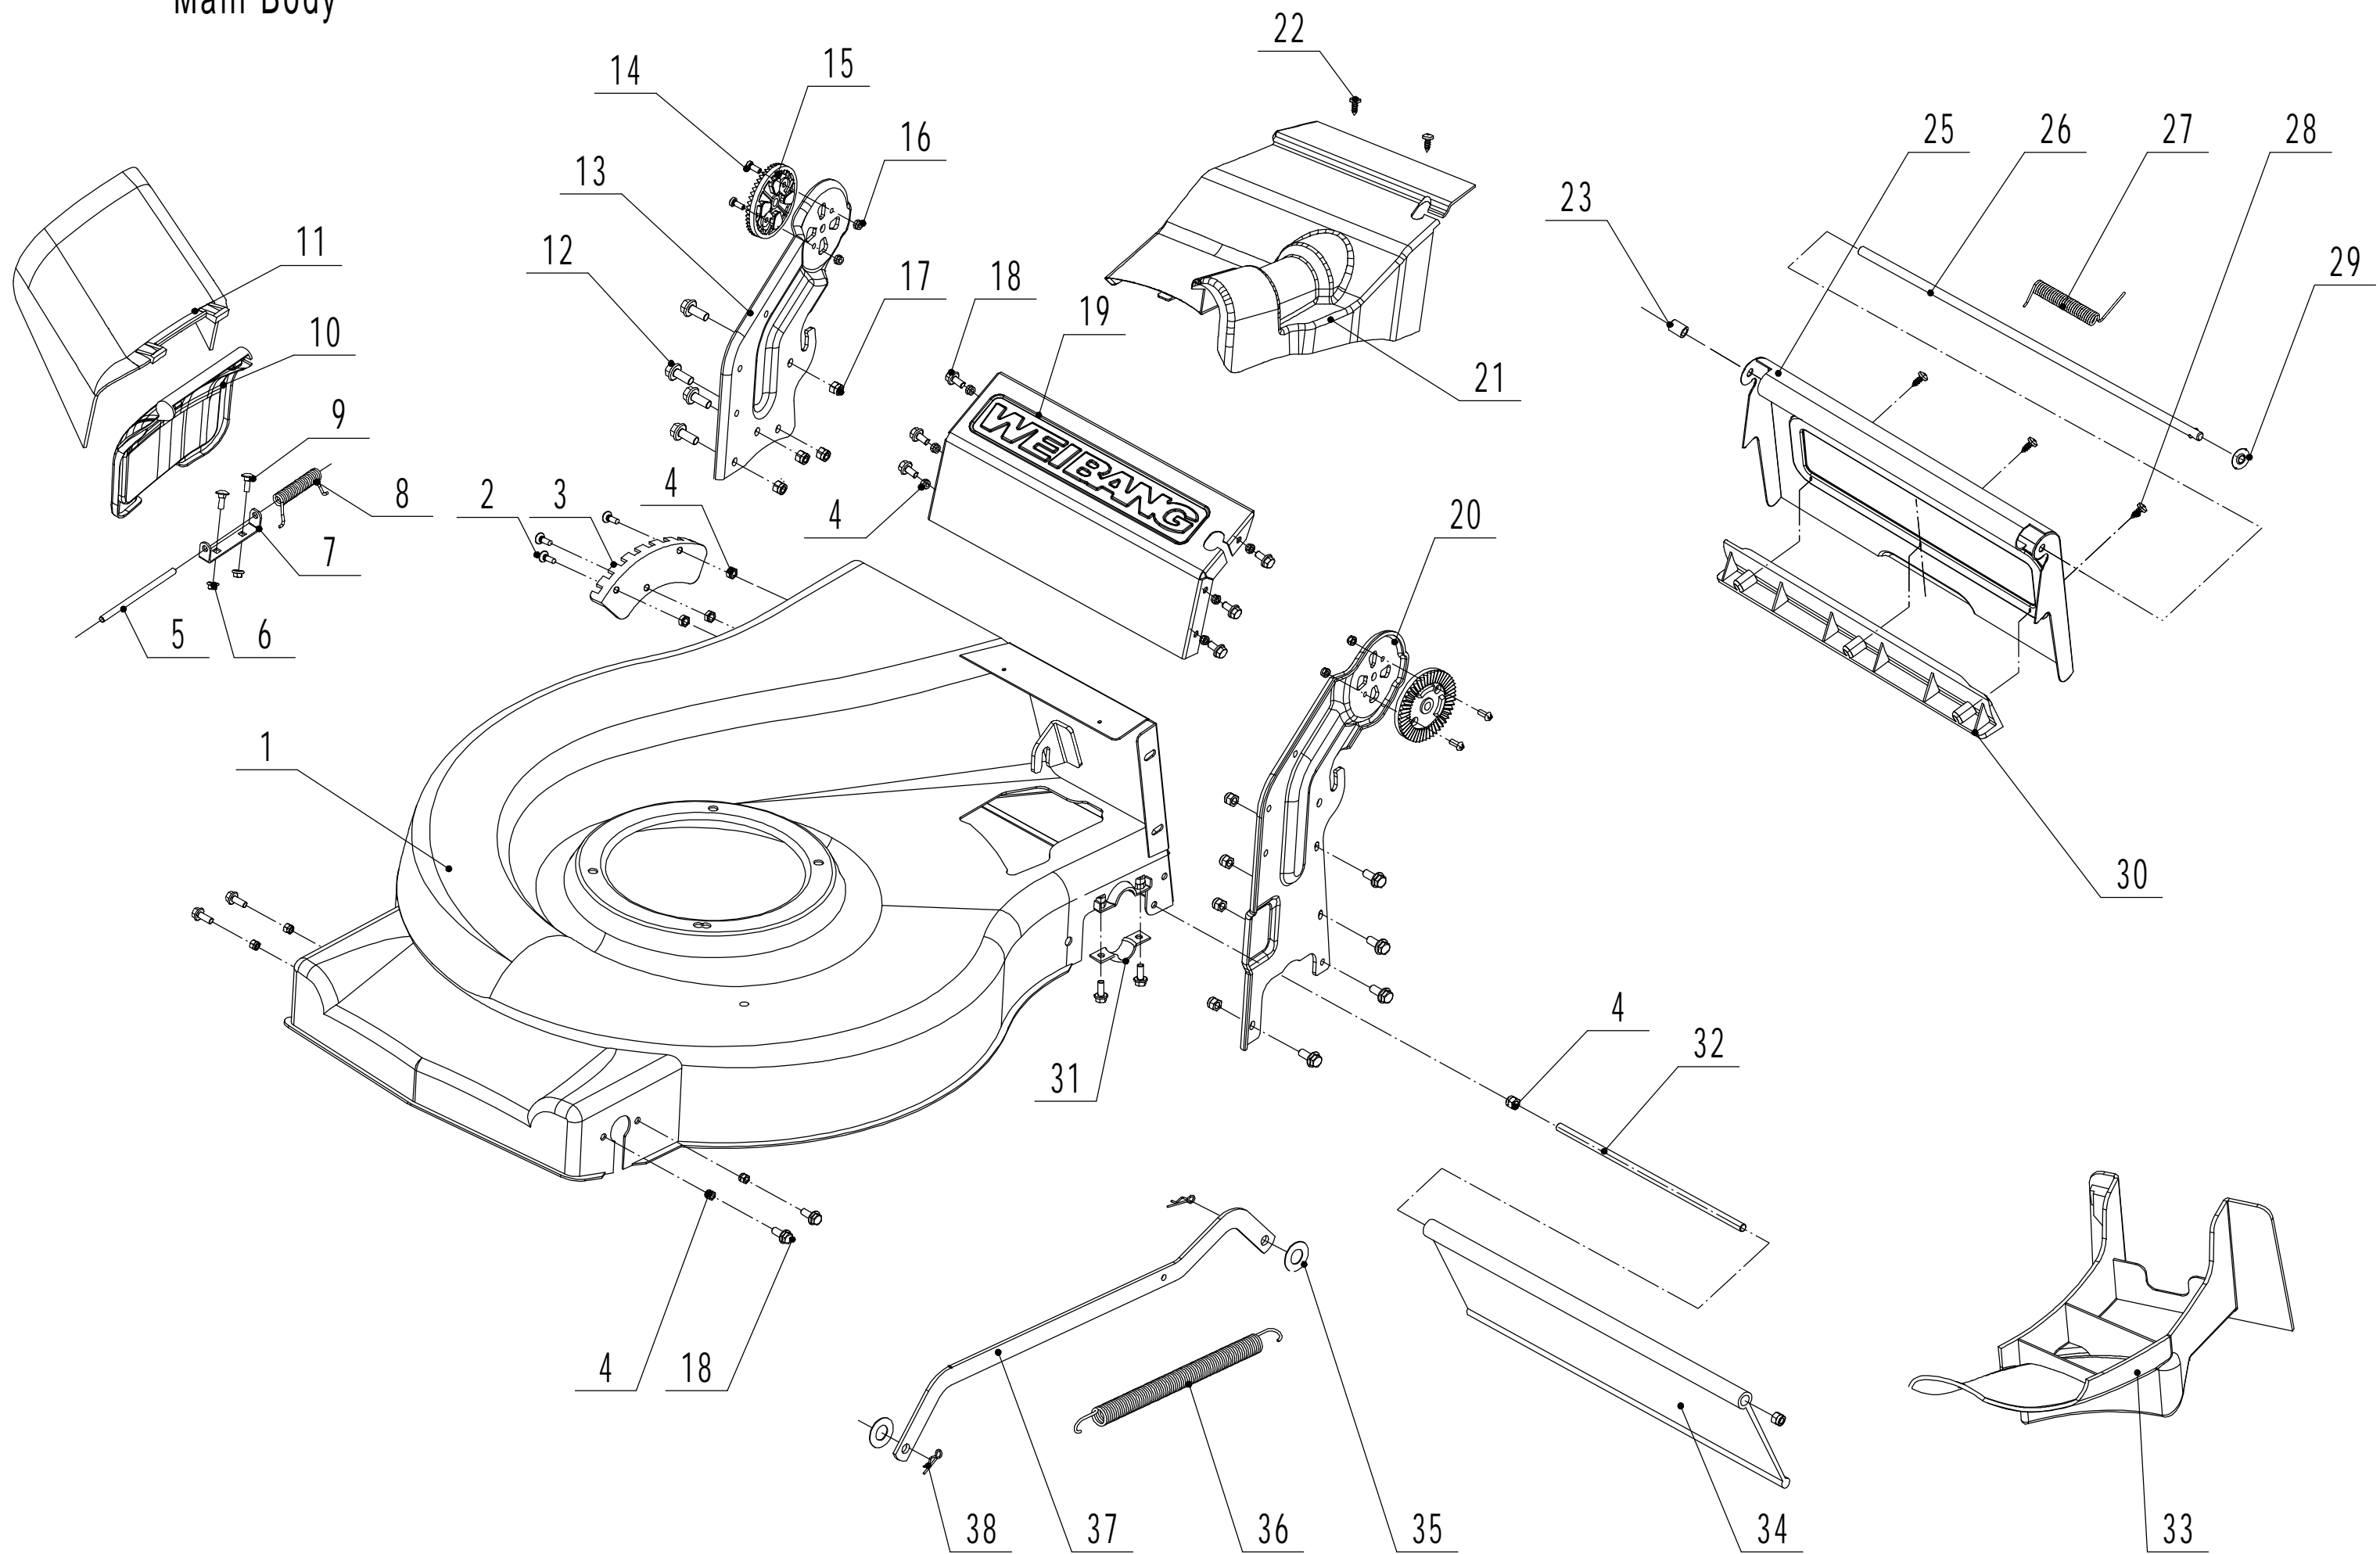

WB 507 SCV 6in1

2018

Main Body

Order	Part number	Name_English	Quantity
1	5020101010S/44	Chassis	1
2	0108006015	Screw - M6x15	3
3	5020131010S/01	Graduator	1
4	0202006000	Lock Nut - M6	15
5	5020120010/02	Side Discharge Cover Pivot	1
6	0204006000	Lock Nut - M6	2
7	5020118010/02	Side Discharge Cover Bracket	1
8	5020119010	Side Discharge Cover Spring	1
9	0107006014	Bolt - M6x14	2
10	5020121010	Side Discharge Cover	1
11	5020122010	Side Discharge Deflector	1
12	0102008016	Bolt - M8x16	8
13	5020116020S/40	Right Handle Bracket	1
14	0104005012	Screw M5x12	4
15	AVSA000000040/22	Tooth Disc	2
16	0202005000	Lock Nut - M5	4
17	0202008000	Lock Nut - M8	8
18	0102006012	Bolt - M6x12	14
19	5020115030S/44	Connector	1
20	5020115020S/40	Left Handle Bracket	1
21	5020111010S	Upper Shield	1
22	0106004009	Screw - ST4.2x9.5	2
23	5320136010S/02	Spacer	1
25	5020125050	Rear Cover	1
26	5320128020S/02	Rear Cover Axle	1
27	5020127010	Rear Cover Spring	1
28	0106004013	Screw - ST4.2x9.5	3
29	4510114030	Fix Cap	1
30	5020125040	Sealing Strip	1
31	5320114020/01	Upper Bearing Bracket	2
32	5020117010/02	Pivot- Trailing Flap	1
33	5020124010	Mulching Plug	1
34	4510111010	Trailing Flap	1
35	0301008000	Plain Washer	2
36	5320332010/02	Connecting Rod Spring	1
37	5020312010/40	Connecting Rod	1
38	5320333010	Check Ring	2

Blade Components

Order	Part number	Name_English	Quantity
1	5310112020/02	Spacer	3
2	5320115010	Hex Flange Bolt - 3/8x16x25	3
3	5310112010/02	Spacer	1
4	0401008000	Spring Washer Φ 8	1
5	0101008035	Hex Bolt - M8x35	1
6	4510401010	Key	2
7	4510402010/02	Adapter	1
8	5310402010	Friction Disc	2
9	5020405010/22	Blade	1
10	5310404010/02	Lock Disc	1
11	5310406010/04	Dish Spring	1
12	5310415010	Central Bolt	1