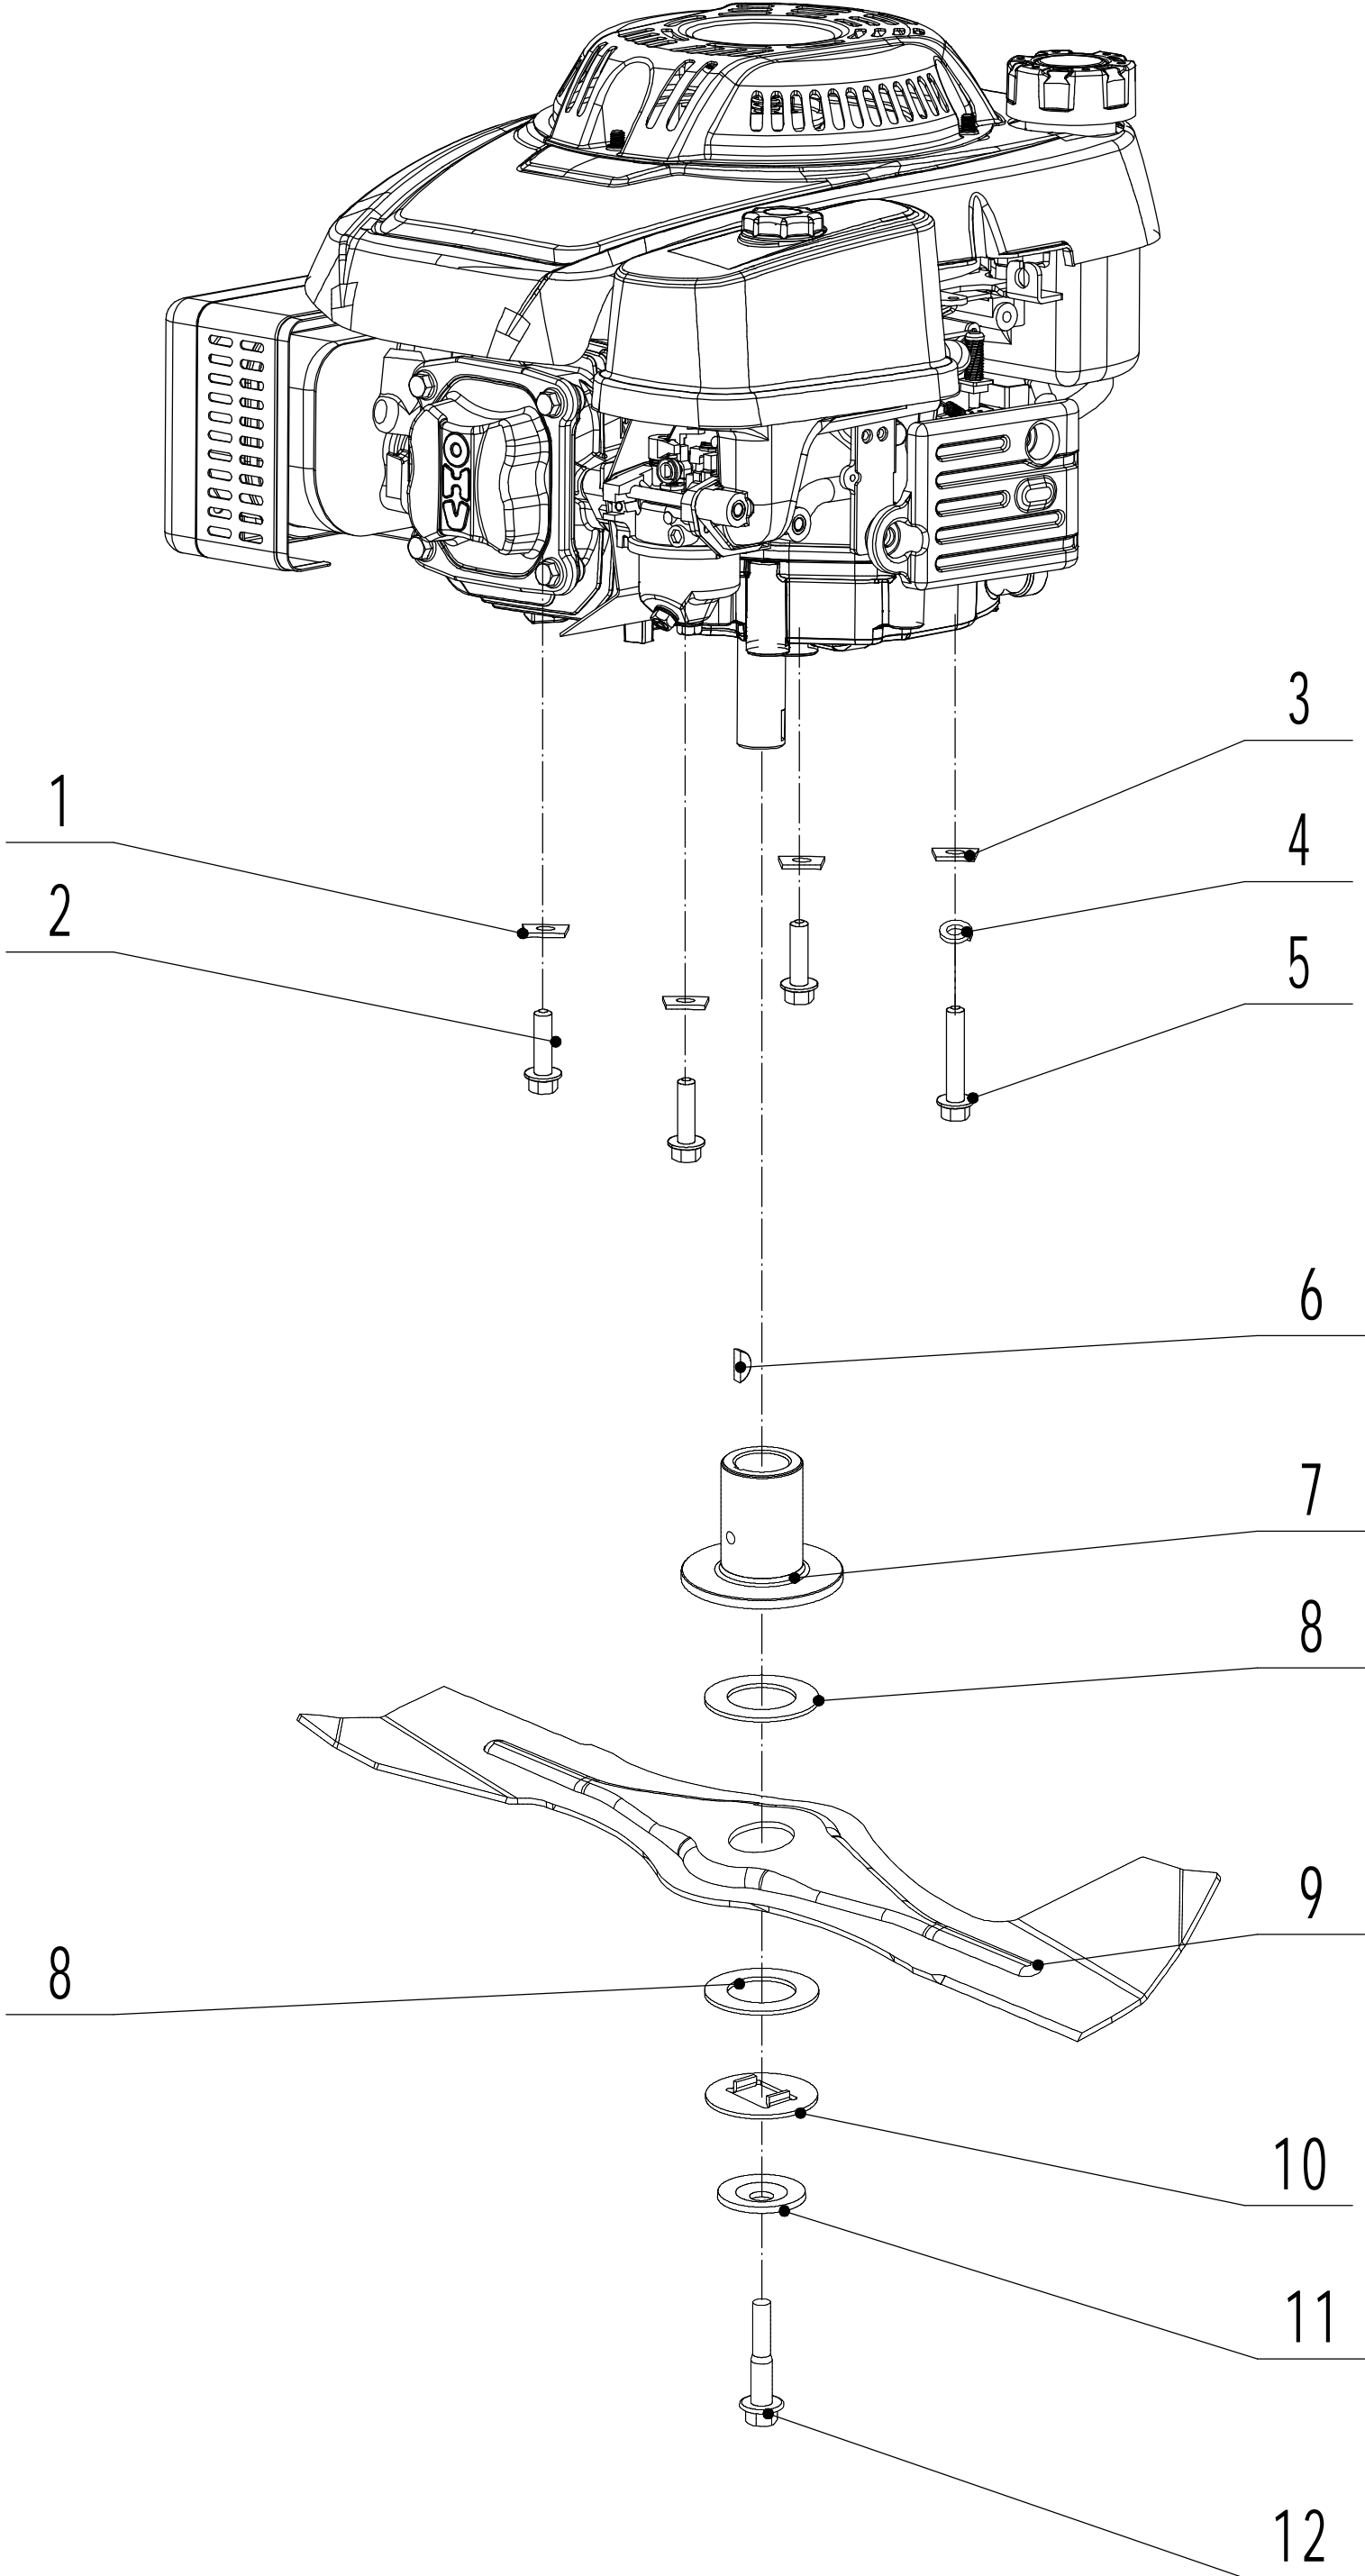

WB 507 SCV 6in1

2018

Main Body

Order	Part number	Name_English	Quantity
1	5020101010S/44	Chassis	1
2	0108006015	Screw - M6x15	3
3	5020131010S/01	Graduator	1
4	0202006000	Lock Nut - M6	15
5	5020120010/02	Side Discharge Cover Pivot	1
6	0204006000	Lock Nut - M6	2
7	5020118010/02	Side Discharge Cover Bracket	1
8	5020119010	Side Discharge Cover Spring	1
9	0107006014	Bolt - M6x14	2
10	5020121010	Side Discharge Cover	1
11	5020122010	Side Discharge Deflector	1
12	0102008016	Bolt - M8x16	8
13	5020116020S/40	Right Handle Bracket	1
14	0104005012	Screw M5x12	4
15	AVSA000000040/22	Tooth Disc	2
16	0202005000	Lock Nut - M5	4
17	0202008000	Lock Nut - M8	8
18	0102006012	Bolt - M6x12	14
19	5020115030S/44	Connector	1
20	5020115020S/40	Left Handle Bracket	1
21	5020111010S	Upper Shield	1
22	0106004009	Screw - ST4.2x9.5	2
23	5320136010S/02	Spacer	1
25	5020125050	Rear Cover	1
26	5320128020S/02	Rear Cover Axle	1
27	5020127010	Rear Cover Spring	1
28	0106004013	Screw - ST4.2x9.5	3
29	4510114030	Fix Cap	1
30	5020125040	Sealing Strip	1
31	5320114020/01	Upper Bearing Bracket	2
32	5020117010/02	Pivot- Trailing Flap	1
33	5020124010	Mulching Plug	1
34	4510111010	Trailing Flap	1
35	0301008000	Plain Washer	2
36	5320332010/02	Connecting Rod Spring	1
37	5020312010/40	Connecting Rod	1
38	5320333010	Check Ring	2

Blade Components

Order	Part number	Name_English	Quantity
1	5310112020/02	Spacer	3
2	5320115010	Hex Flange Bolt - 3/8x16x25	3
3	5310112010/02	Spacer	1
4	0401008000	Spring Washer Φ 8	1
5	0101008035	Hex Bolt - M8x35	1
6	4510401010	Key	2
7	4510402010/02	Adapter	1
8	5310402010	Friction Disc	2
9	5020405010/22	Blade	1
10	5310404010/02	Lock Disc	1
11	5310406010/04	Dish Spring	1
12	5310415010	Central Bolt	1