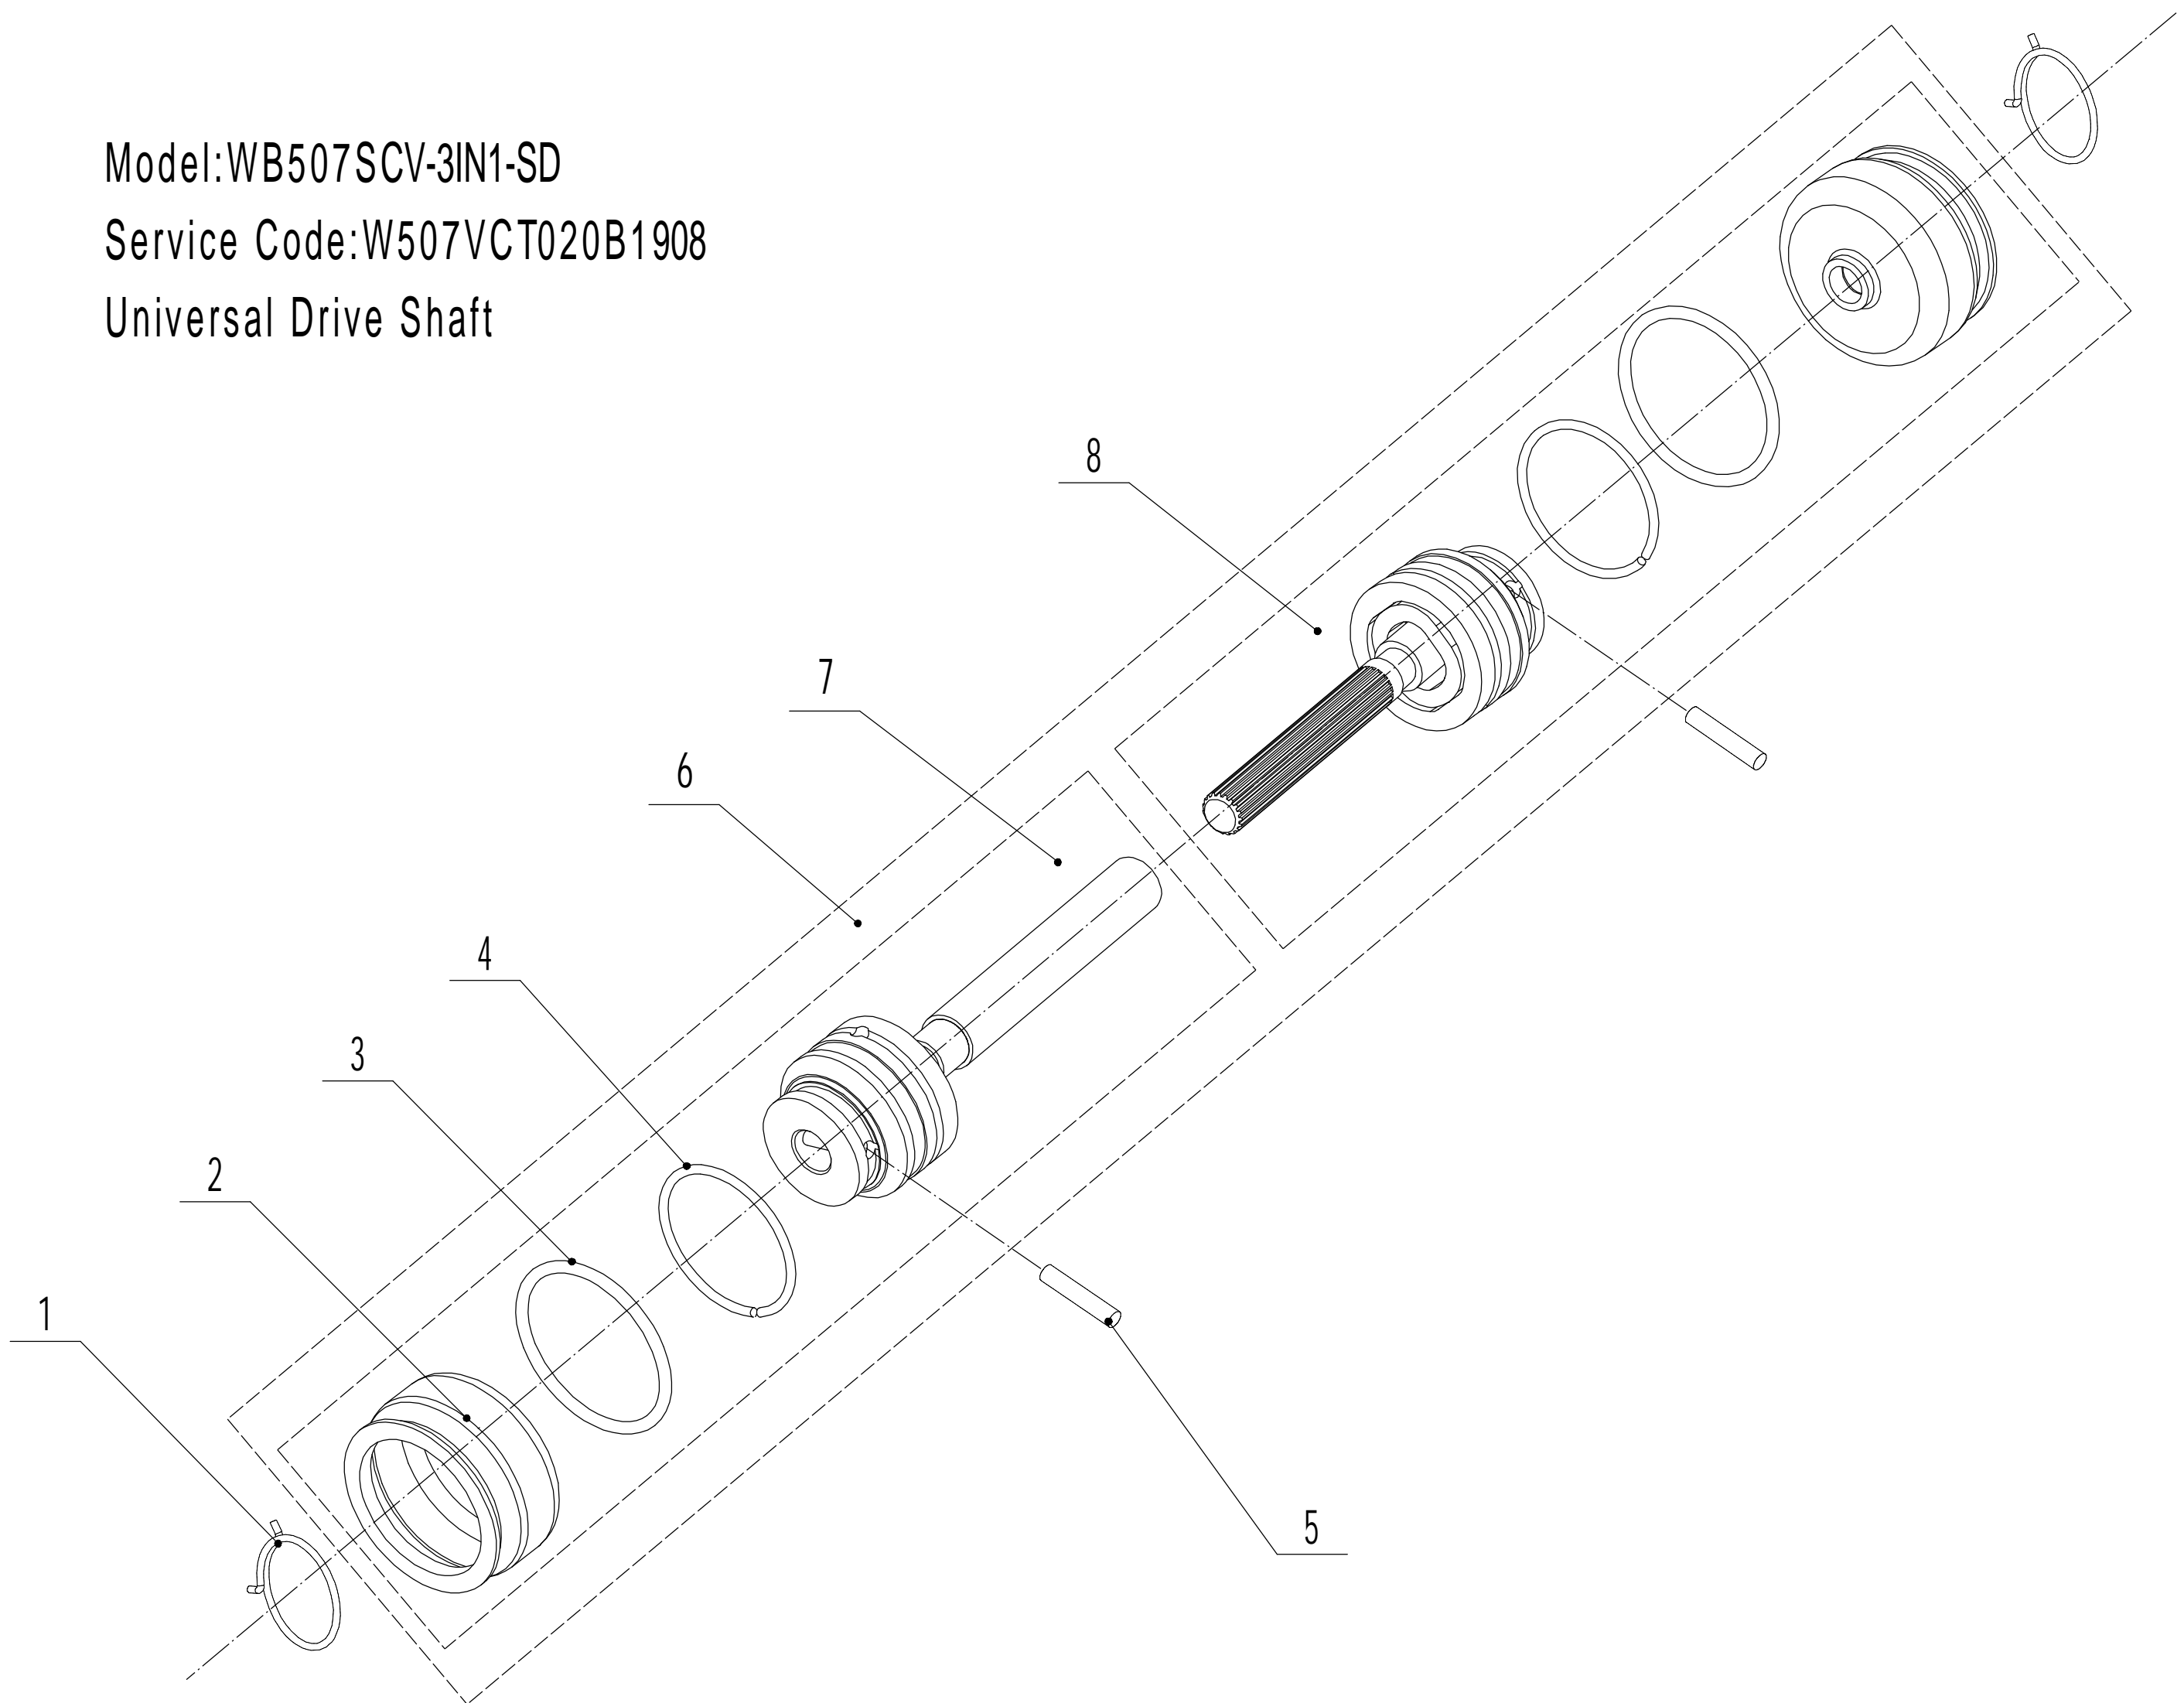

Model:WB507SCV-3IN1-SD

Service Code:W507VCT020B1908

Universal Drive Shaft

Part 8- Grasscatcher Spare parts

No.	ID Zboží	Název
1	HQA020000020	Check Ring
2	HQA020000080	Anti-Dust Shield
3	1401028003	O Ring
4	HQA020000030	Check Ring
5	HQA020000090	Pin
6	Y26ZCD03	Universal Drive Shaft
7	Y26ZCDA02	Universal Drive Shaft A
8	Y26ZCDB02	Universal Drive Shaft B