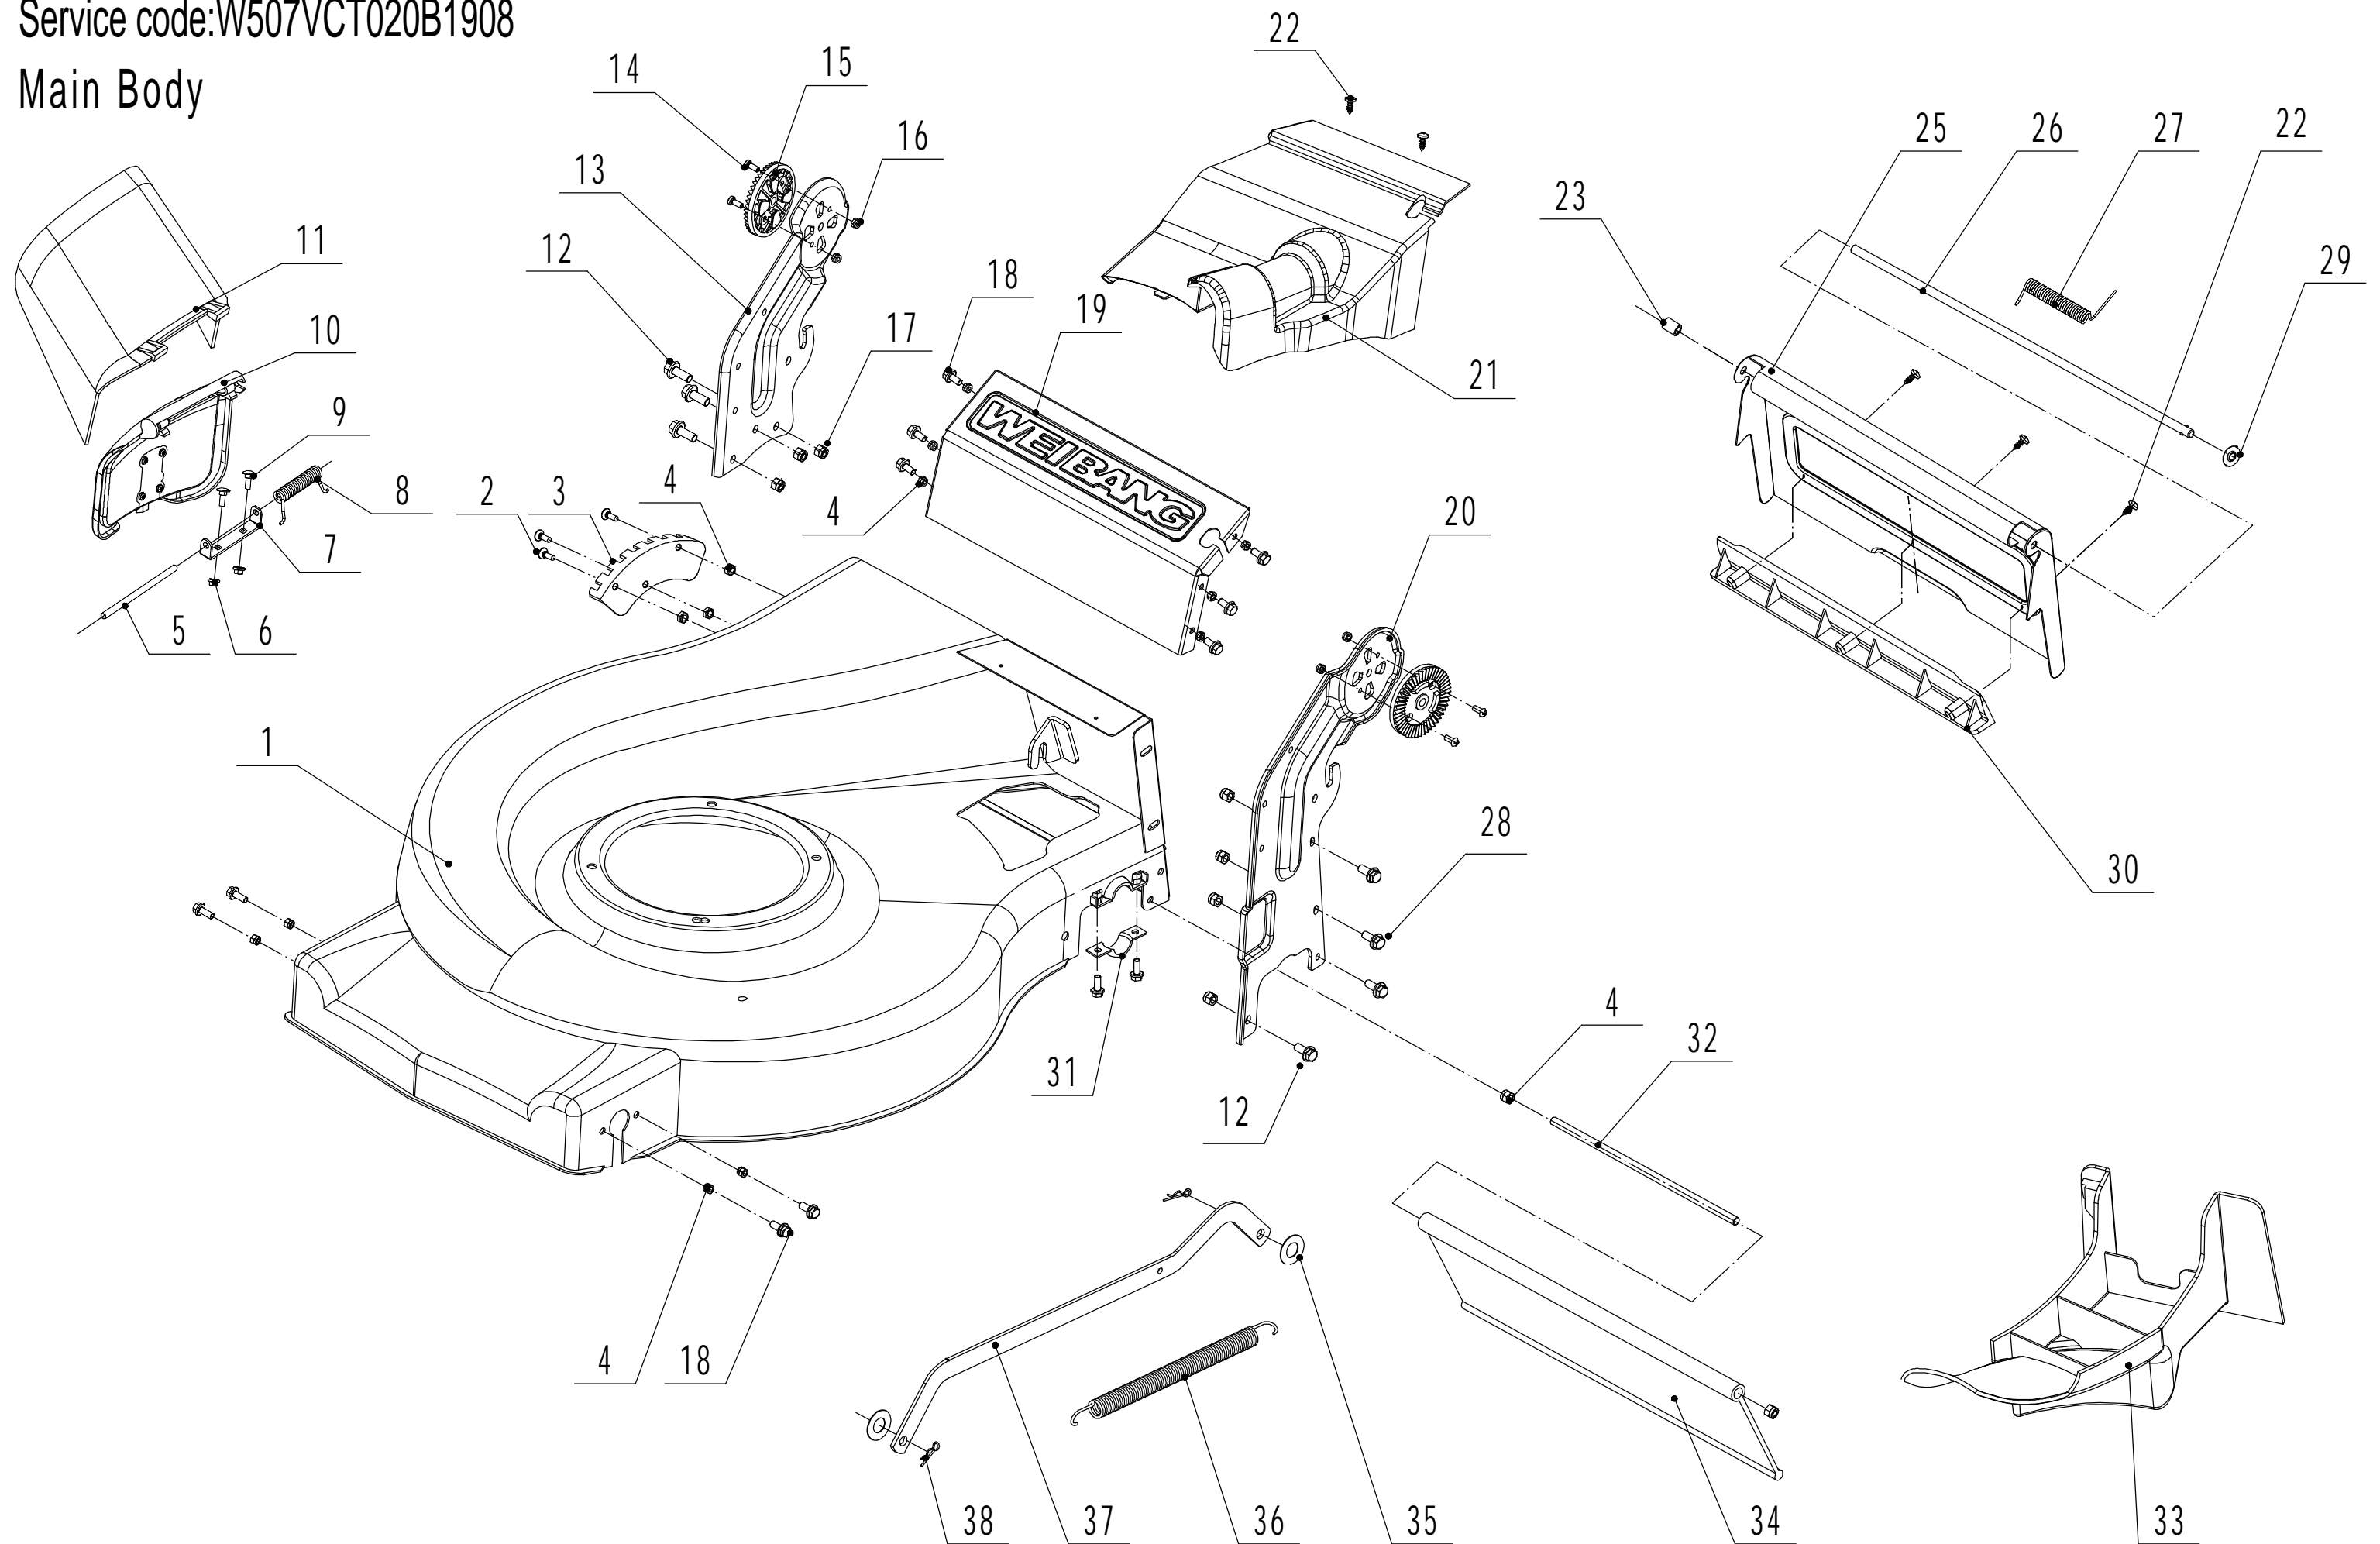

Model:WB507SCV-3IN1-SD

Service code:W507VCT020B1908

Main Body

Part 2 - Grasscatcher Spare parts		
No.	ID Zboží	Název
1	5020101010S/44	Chassis
2	0101006015	Screw - M6x15
3	5020131010S/01	Graduator
4	0202006000	Lock Nut - M6
5	5020120010/02	Side Discharge Cover Pivot
6	0204006000	Lock Nut - M6
7	5020118010/02	Side Discharge Cover Bracket
8	5020119010	Side Discharge Cover Spring
9	0107006014	Bolt - M6x14
10	5020121012	Side Discharge Cover Kit
11	5020122010	Side Discharge Deflector
12	0102008016	Bolt - M8x16
13	5020116020S/40	Right Handle Bracket
14	0104005012	Screw M5x12
15	AVSA000000040/22	Tooth Disc
16	0202005000	Lock Nut - M5
17	0202008000	Lock Nut - M8
18	0102006012	Bolt - M6x12
19	5020115030S/44	Connector
20	5020115020S/40	Left Handle Bracket
21	5020111010S	Upper Shield
22	0106004009	Screw - ST4.2x9.5
23	5320136010	Spacer
25	5020125050	Rear Cover
26	5320128020S/02	Rear Cover Axle
27	5020127010	Rear Cover Spring
28	0102006016	Bolt - M6x16
29	4510114030	Fix Cap
30	5020125040	Sealing Strip
31	5320114020/01	Upper Bearing Bracket
32	5020117010/02	Pivot- Trailing Flap
33	5020124010	Mulching Plug
34	4510111010	Trailing Flap
35	0301008000	Plain Washer
36	5320332010/02	Connecting Rod Spring
37	5020312010/40	Connecting Rod
38	5320333010	Check Ring

Model:WB507SCV-3IN1-SD

Service Code:W507VCT020B1908

Blade Components

Part 3 - Grasscatcher Spare parts		
No.	ID Zboží	Název
1	5310112020/02	Spacer
2	5320115010	Hex Flange Bolt - 3/8x16x25
3	5310112010/02	Spacer
4	0401008000	Spring Washer Φ 8
5	0101008035	Hex Bolt - M8x35
6	4510401010	Key
7	4510402010/02	Adapter
8	5310402010	Friction Disc
9	5020405010/22	Blade
10	5310404010/02	Lock Disc
11	5310406010/04	Dish Spring
12	5320405011	Central Bolt - 3/8-24x55