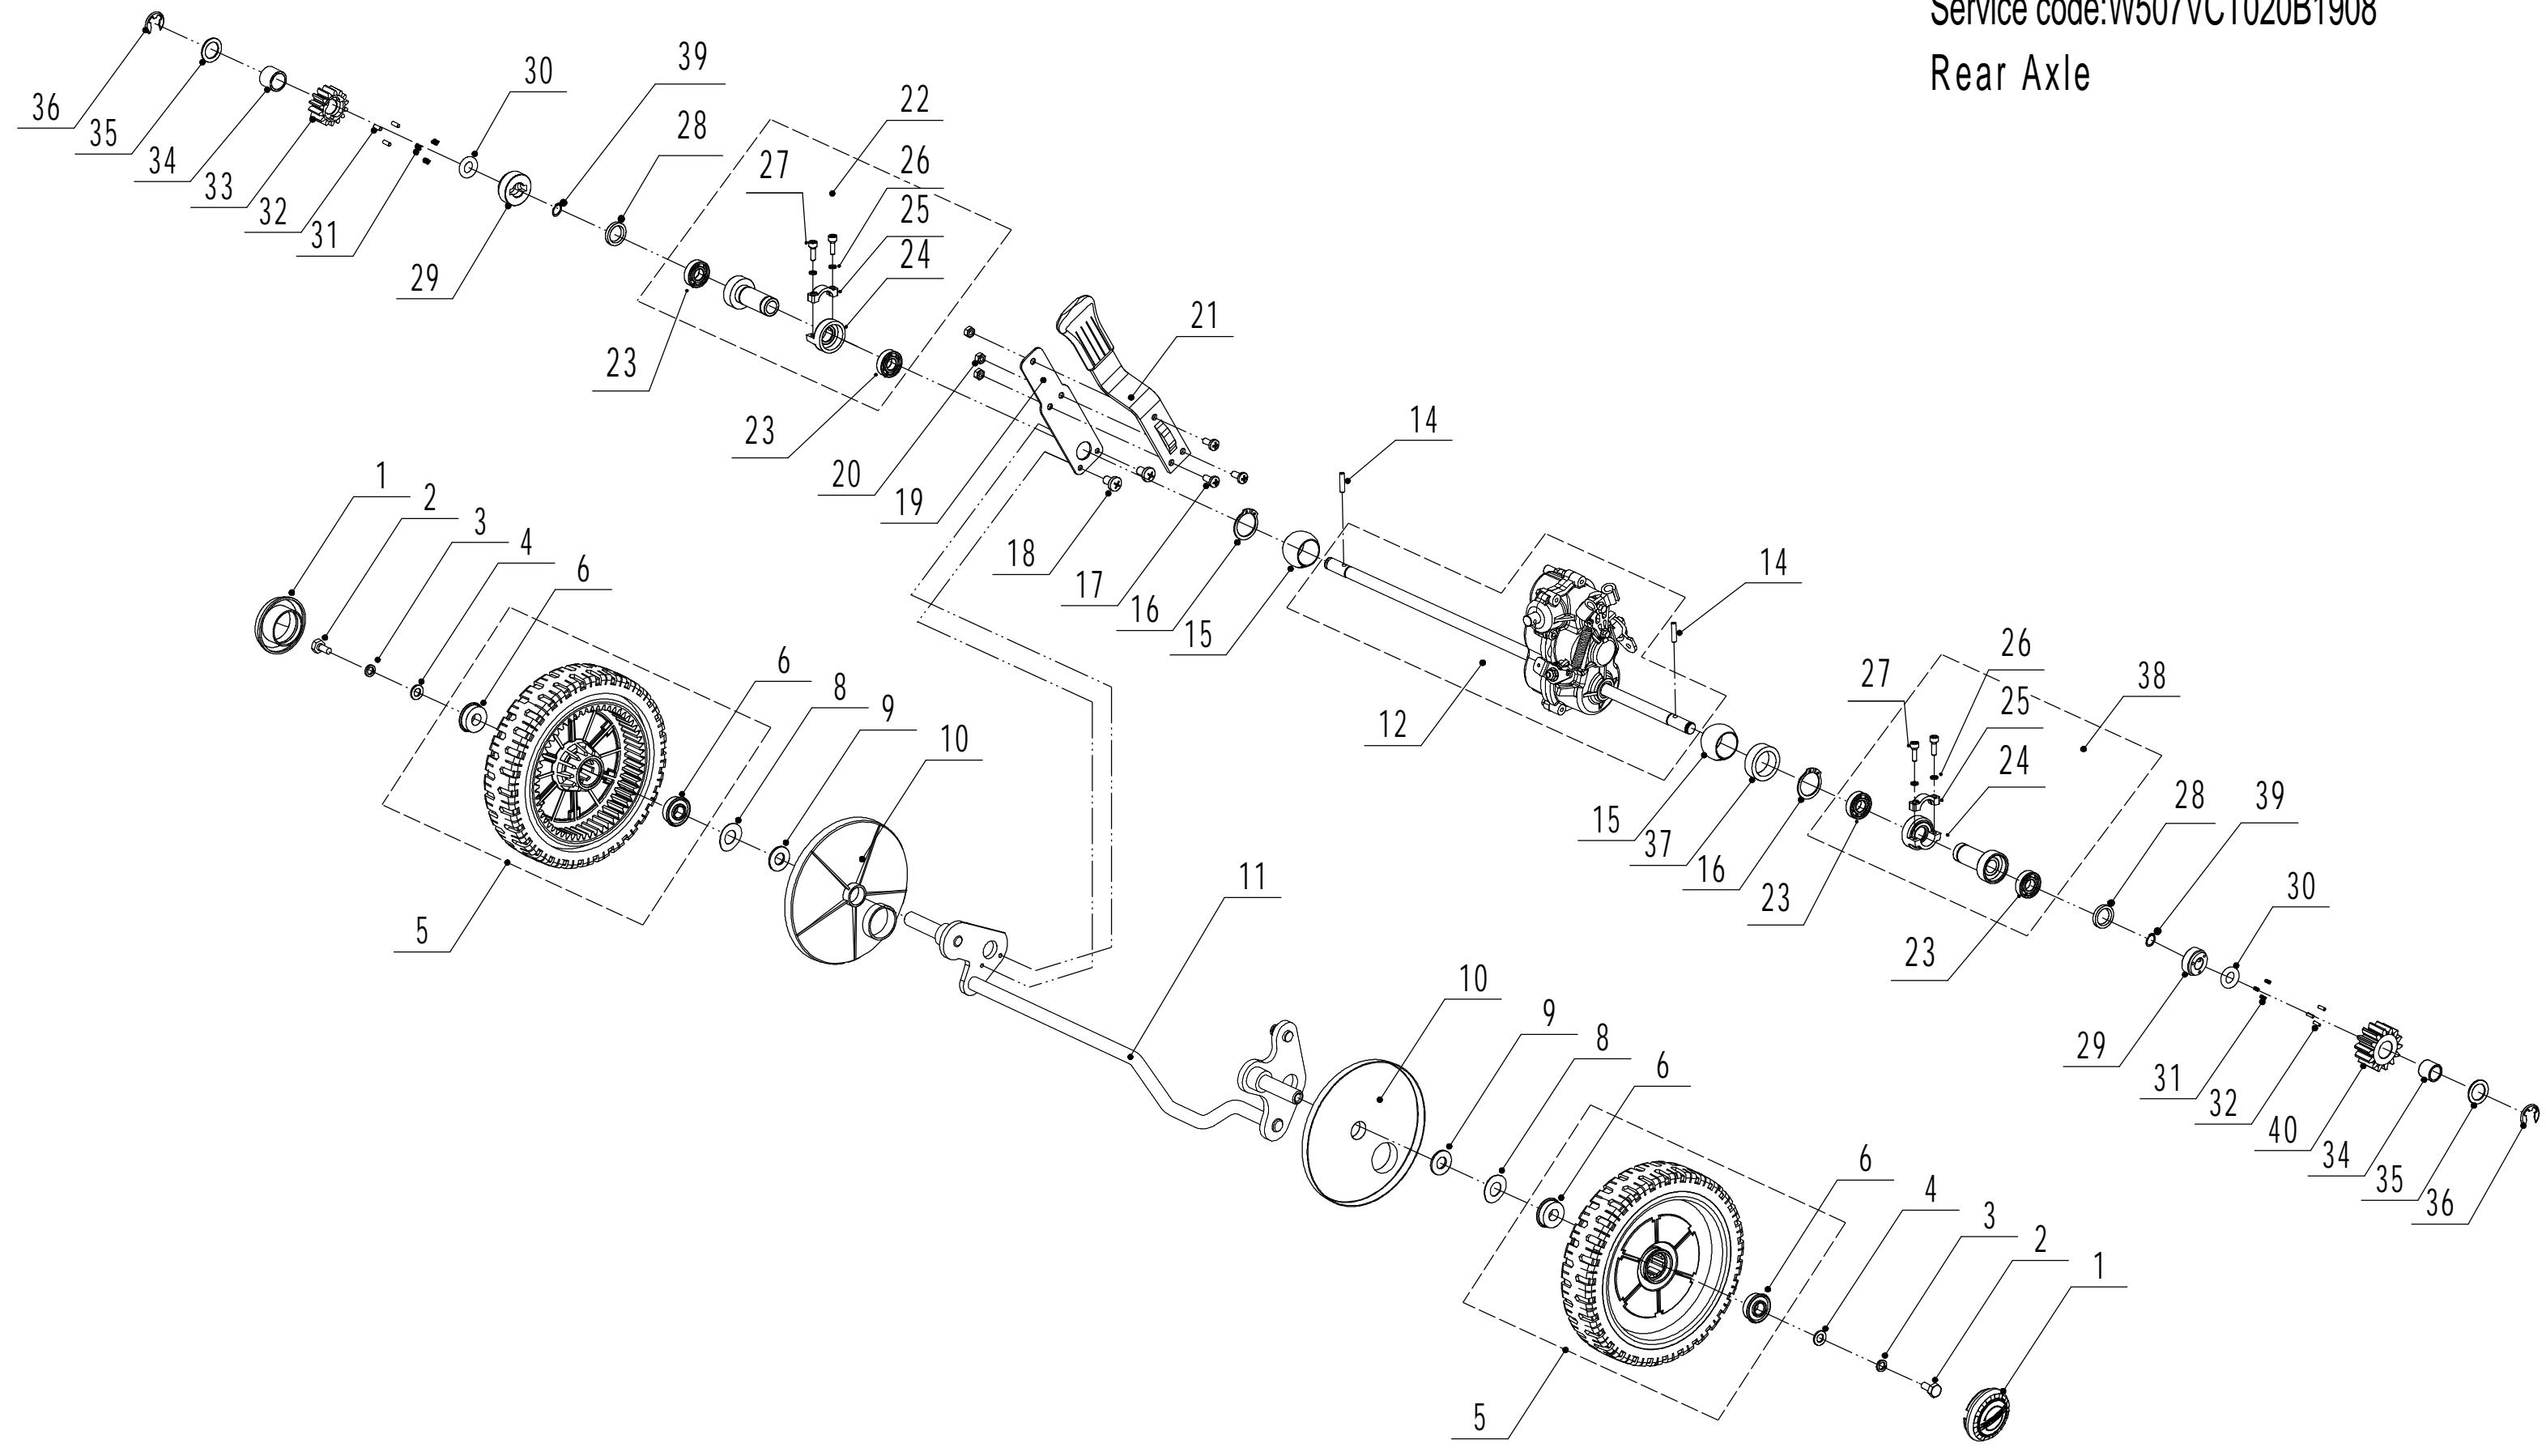

Model:WB507SCV-3IN1-SD

Service Code:W507VCT020B1908

Front Axle

Part 4 - Grasscatcher Spare parts		
No.	ID Zboží	Název
1	5310214010	Wheel Cap
2	0101008015	Bolt - M8x15
3	0401008000	Spring Washer $\Phi 8$
4	0301006000	Spacer $\Phi 8$
5	5310212010/40	8" Wheel
6	5310213010	Bearing
8	5310211010/02	Spacer
9	5310210010/02	Plain Washer
10	5310209010	Spherical Bearing
11	5020201010/01	Front Axle Weldment

Model:WB507SCV-3IN1-SD
Service code:W507VCT020B1908
Rear Axle

Part 5 - Grasscatcher Spare parts		
No.	ID Zboží	Název
1	5310214010	Wheel Cap
2	0101008015	Bolt - M8x15
3	0401008000	Sping Washer Φ 8
4	0301006000	Spacer Φ 8
5	5340309010/40	9" Rear wheel
6	5310213010	Bearing
8	5310211010/02	Spacer
9	5310210010/02	Spacer
10	5340312010	Anti-Dust Shield
11	5020301020S/01	Rear Axle Weldment
12	Y20502Z0	Gearbox Assembly
14	HQ000100060	Pin
15	5320328010	Spherical Bearing
16	1001020000	Check Ring
17	0101006014	Bolt - M6x14
18	0113005008	Screw - M5x8
19	5360311010/22	Flat Spring
20	0202006000	Lock Nut - M6
21	5360310010/40	Height Adjustment Lever
22	Y065321SF	Right Bearing Sheath Assembly
23	R8	Deep Groove Ball Bearing
24	5320324022	Bearing Block
25	5320324023	Bearing Block Cover
26	0401005000	Spring Washer Φ 5
27	0103005020A	Screw - M5x20
28	GM48S010000010	Spacer
29	HQ000100050	One-Way Block
30	1401025015	O-ring
31	HQ000100040	Spring
32	HQ000100030	Pin
33	HQ000100020	Right Drive Pinion
34	5320326010P	Bearing
35	5020311010/04	Anti-Friction Spacer
36	1301009000	Check Ring Φ 9
37	5020310010/02	Rear Transmission Partition
38	Y065320SF	Left Bearing Sheath Assembly
39	1001012000	Check Ring For Shaft
40	HQ000100010	Left Drive Pinion