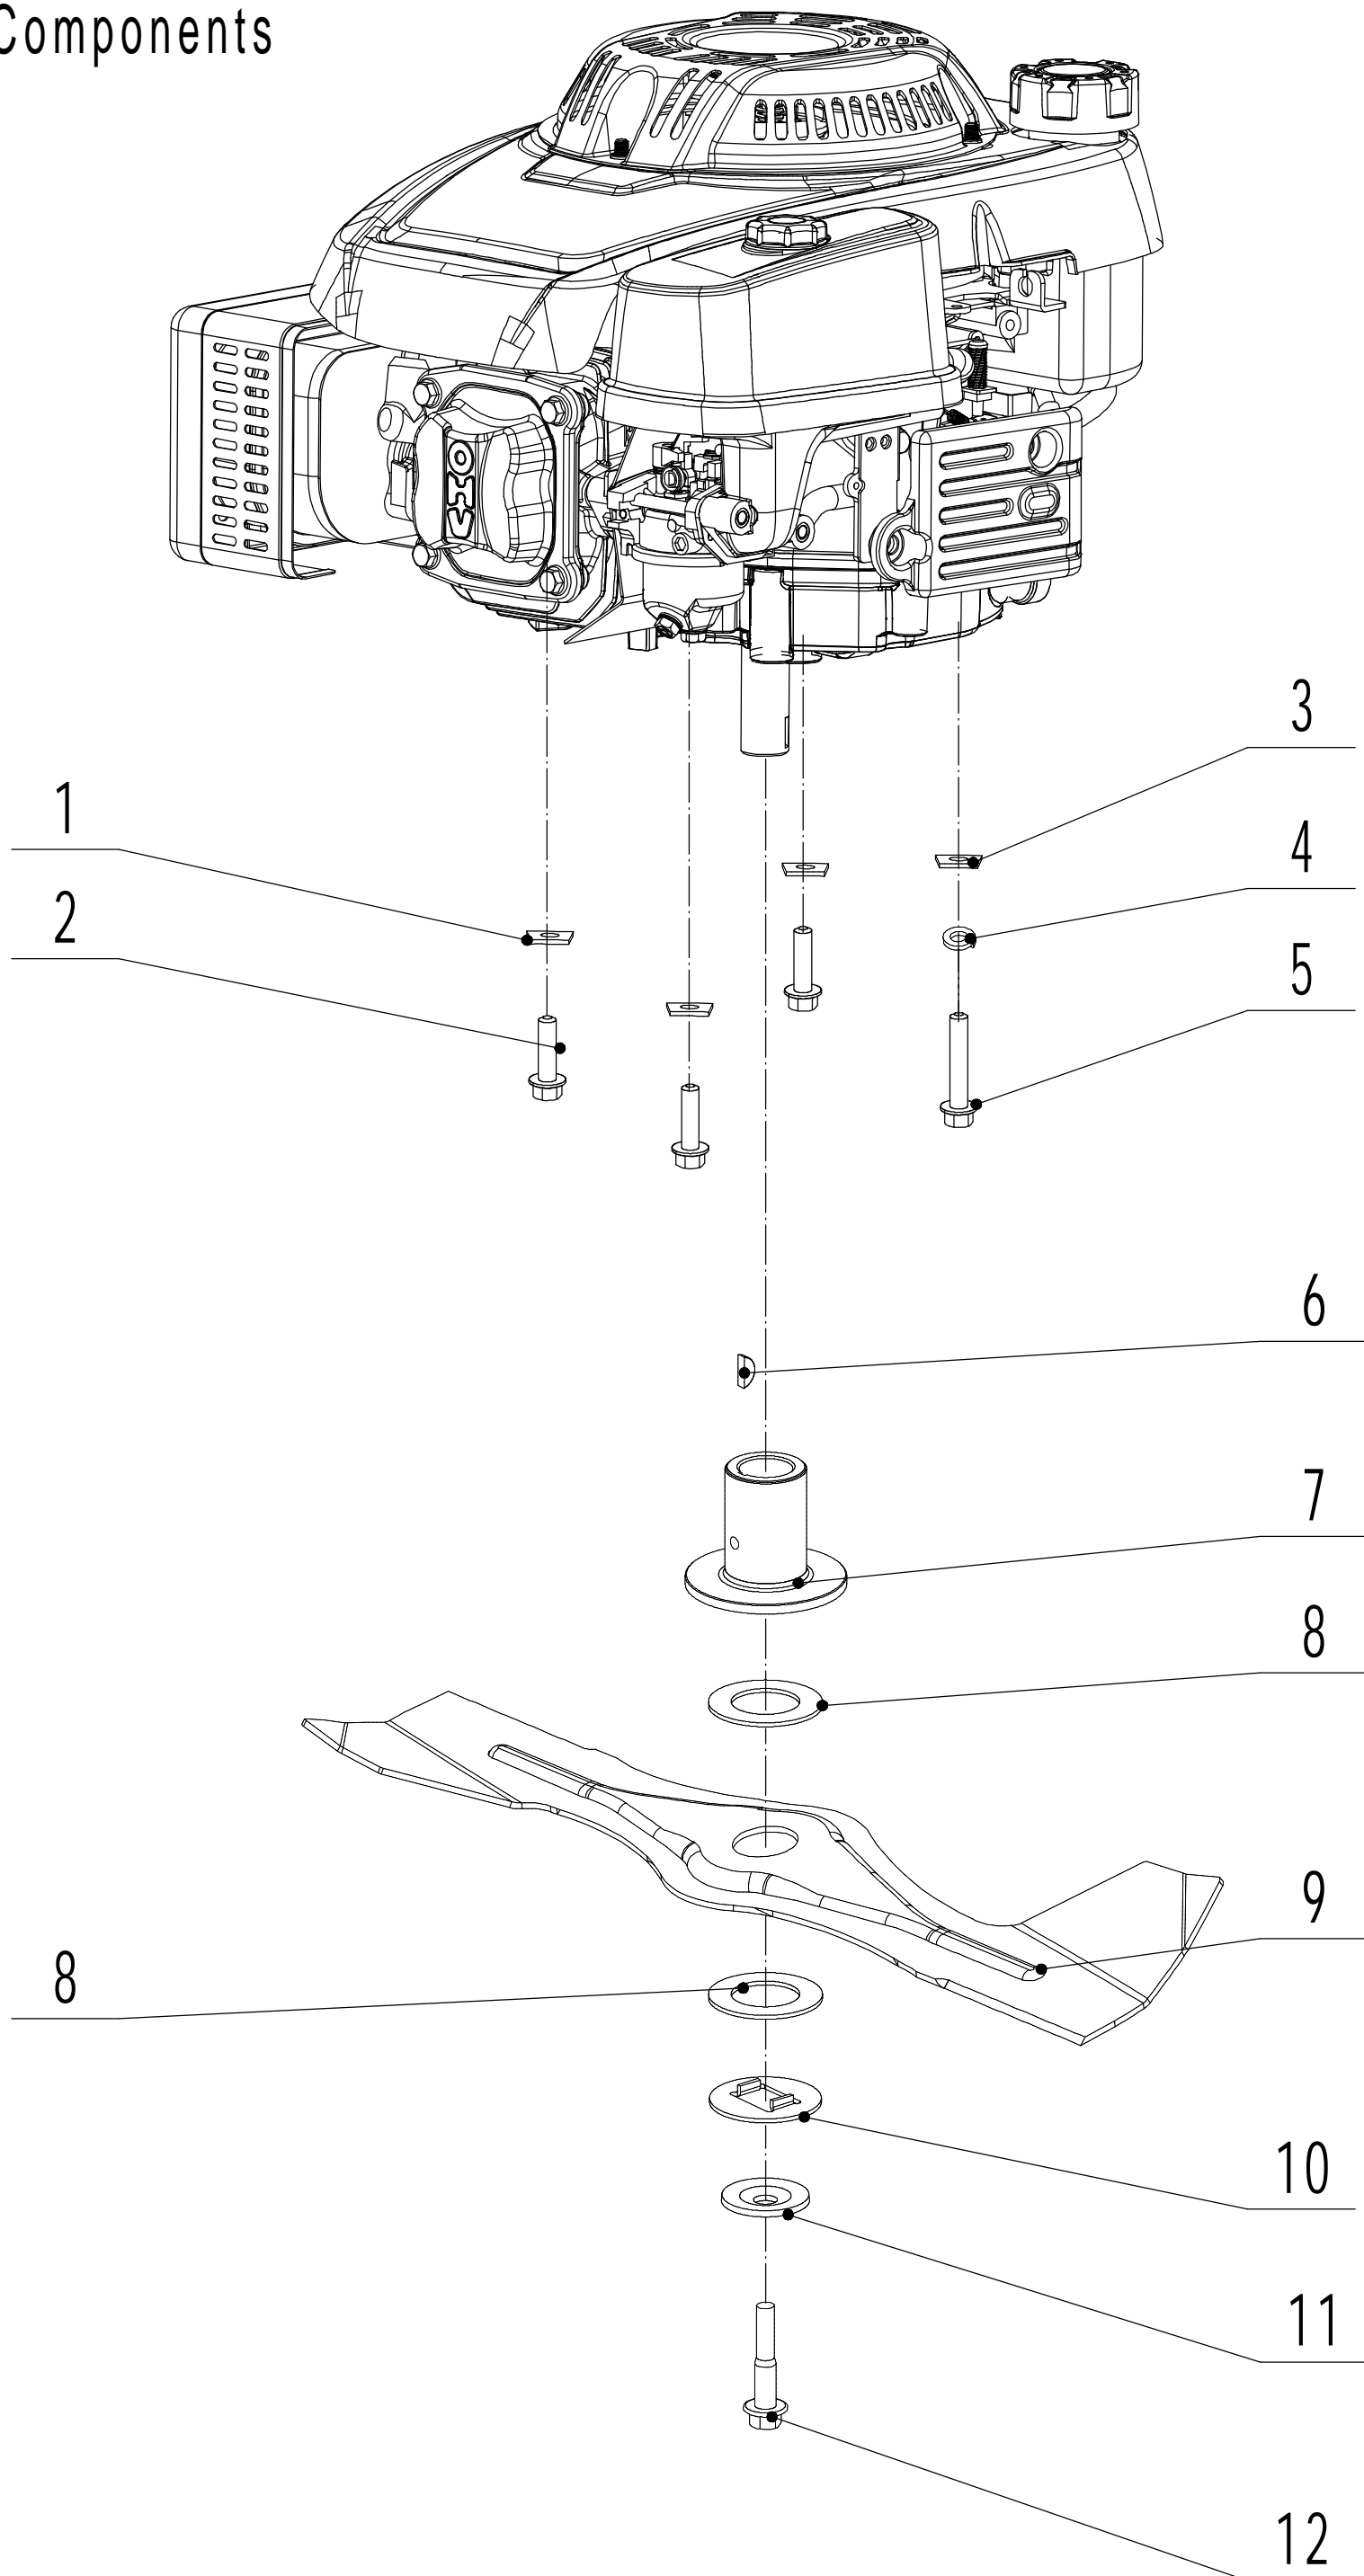

Model:WB507SCV-3IN1-SD

Service Code:W507VCT020B1908

Blade Components

Part 3 - Grasscatcher Spare parts		
No.	ID Zboží	Název
1	5310112020/02	Spacer
2	5320115010	Hex Flange Bolt - 3/8x16x25
3	5310112010/02	Spacer
4	0401008000	Spring Washer Φ8
5	0101008035	Hex Bolt - M8x35
6	4510401010	Key
7	4510402010/02	Adapter
8	5310402010	Friction Disc
9	5020405010/22	Blade
10	5310404010/02	Lock Disc
11	5310406010/04	Dish Spring
12	5320405011	Central Bolt - 3/8-24x55