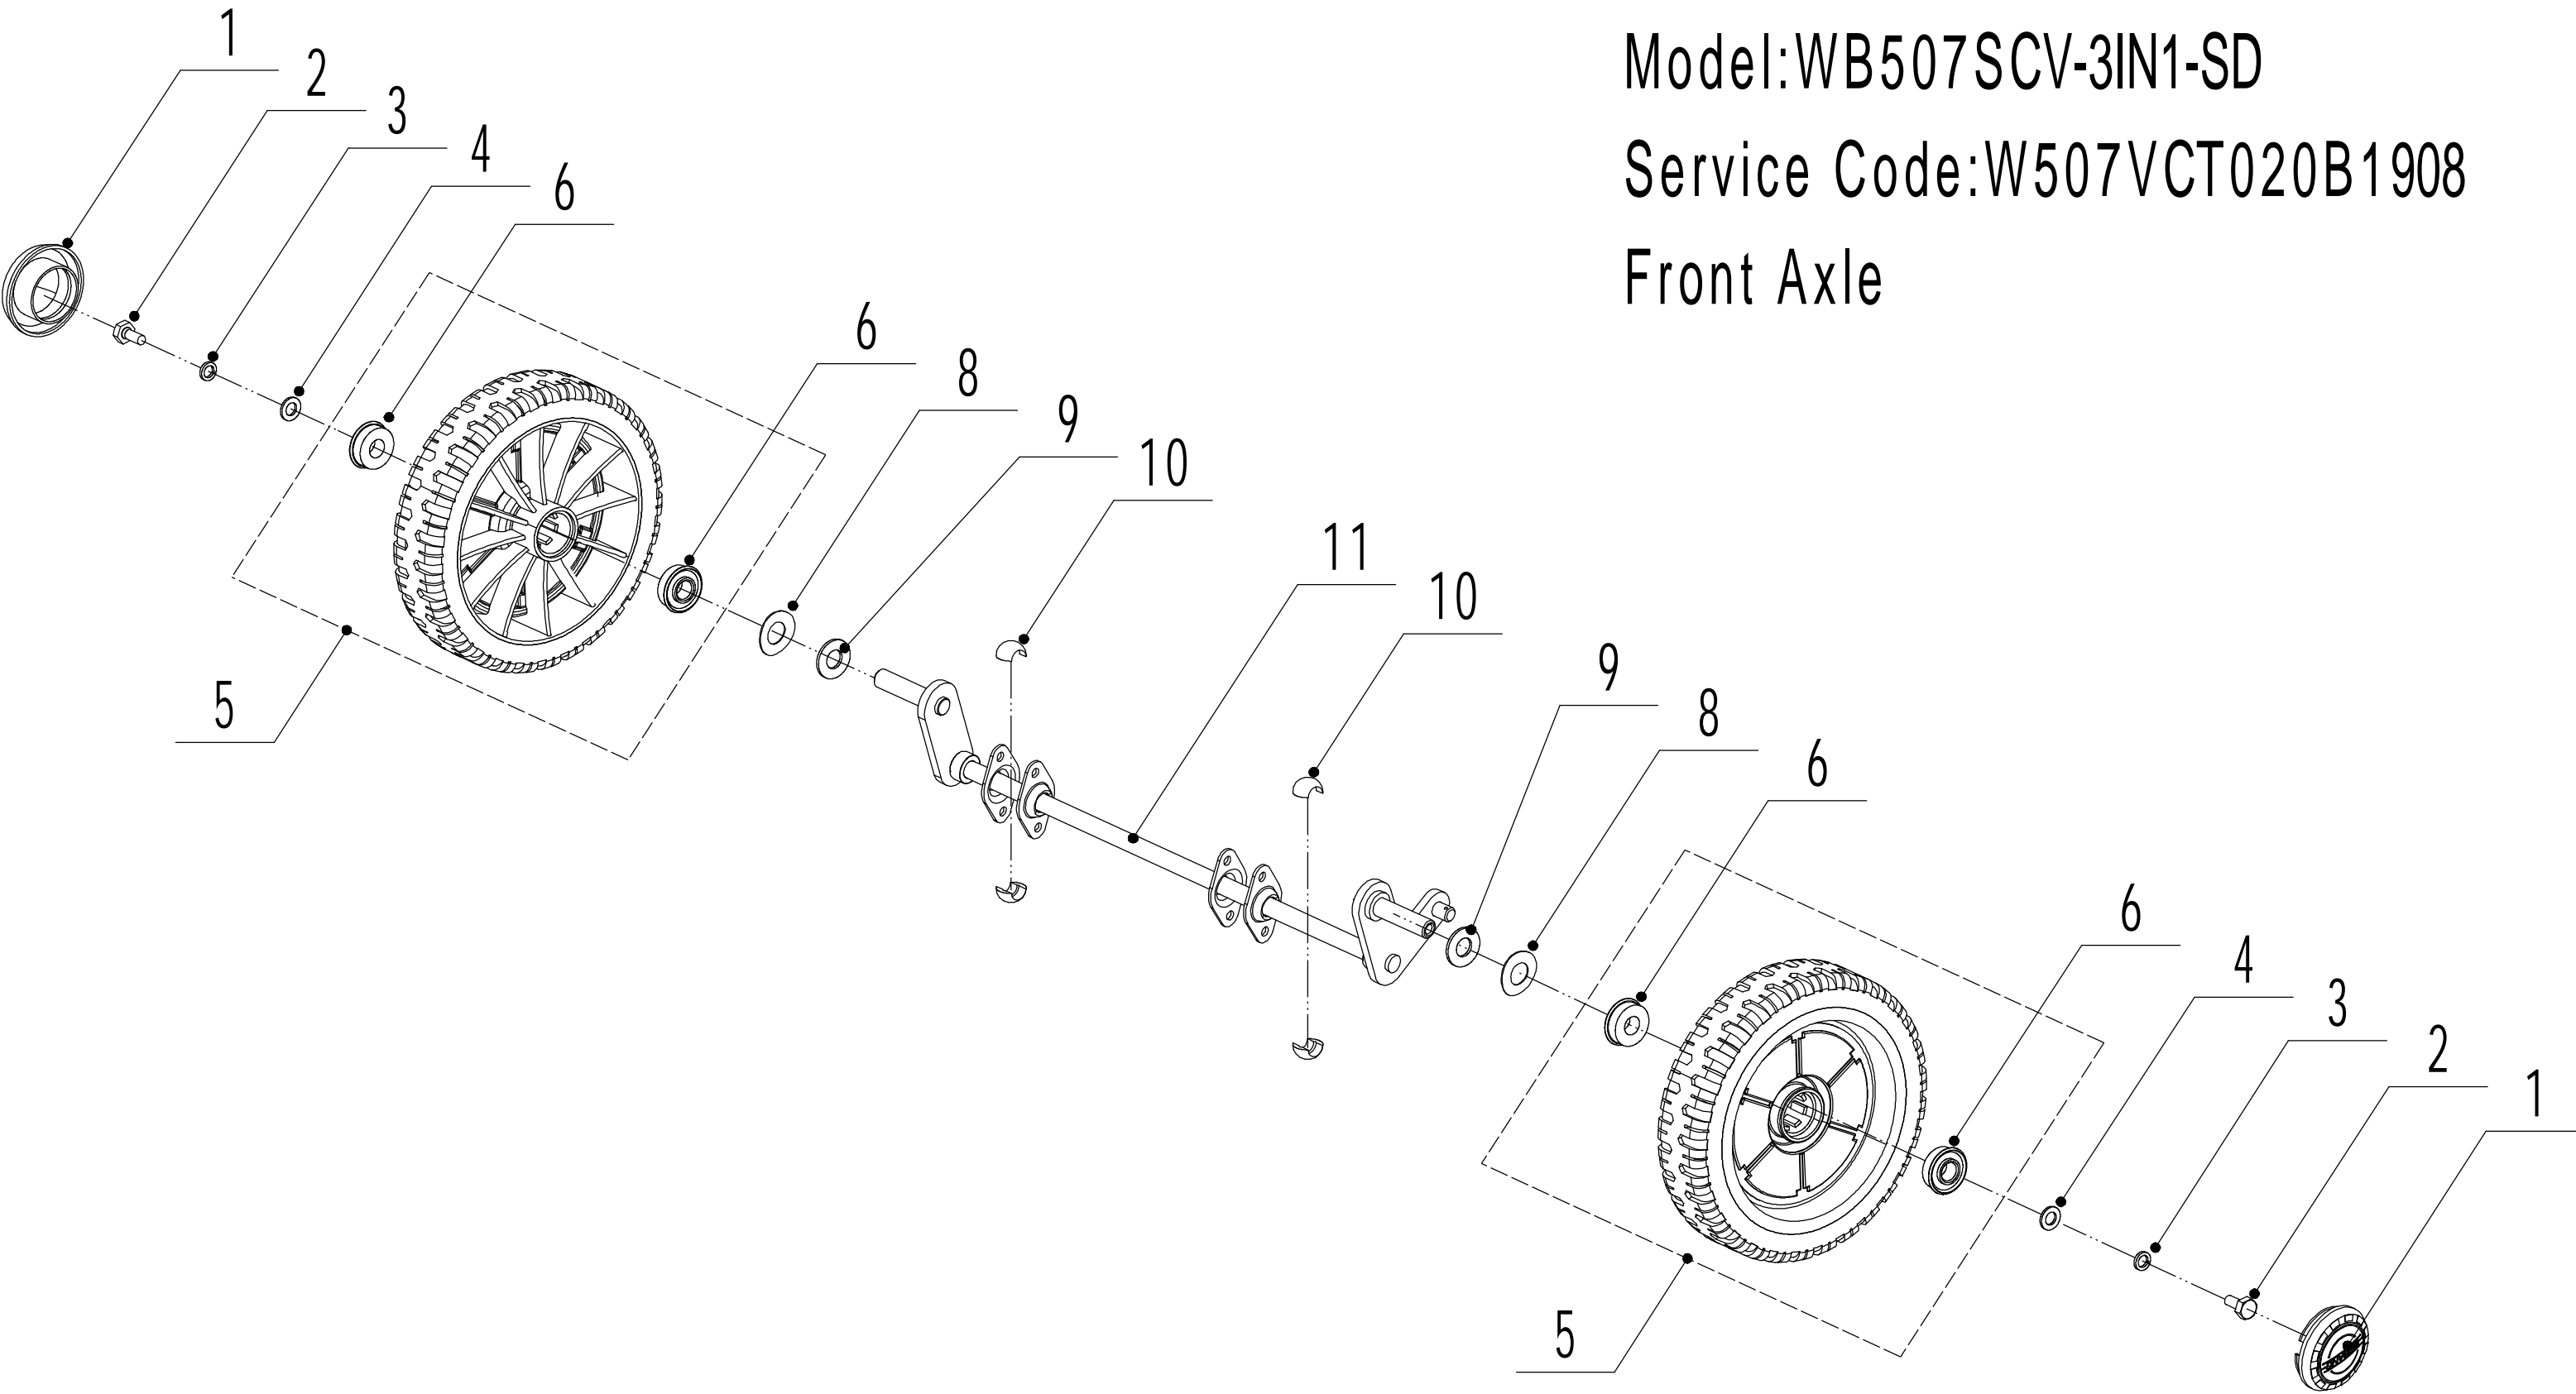

Model:WB507SCV-3IN1-SD

Service Code:W507VCT020B1908

Blade Components

Part 3 - Grasscatcher Spare parts		
No.	ID Zboží	Název
1	5310112020/02	Spacer
2	5320115010	Hex Flange Bolt - 3/8x16x25
3	5310112010/02	Spacer
4	0401008000	Spring Washer Φ 8
5	0101008035	Hex Bolt - M8x35
6	4510401010	Key
7	4510402010/02	Adapter
8	5310402010	Friction Disc
9	5020405010/22	Blade
10	5310404010/02	Lock Disc
11	5310406010/04	Dish Spring
12	5320405011	Central Bolt - 3/8-24x55

Model:WB507SCV-3IN1-SD

Service Code:W507VCT020B1908

Front Axle

Part 4 - Grasscatcher Spare parts		
No.	ID Zboží	Název
1	5310214010	Wheel Cap
2	0101008015	Bolt - M8x15
3	0401008000	Spring Washer $\Phi 8$
4	0301006000	Spacer $\Phi 8$
5	5310212010/40	8" Wheel
6	5310213010	Bearing
8	5310211010/02	Spacer
9	5310210010/02	Plain Washer
10	5310209010	Spherical Bearing
11	5020201010/01	Front Axle Weldment