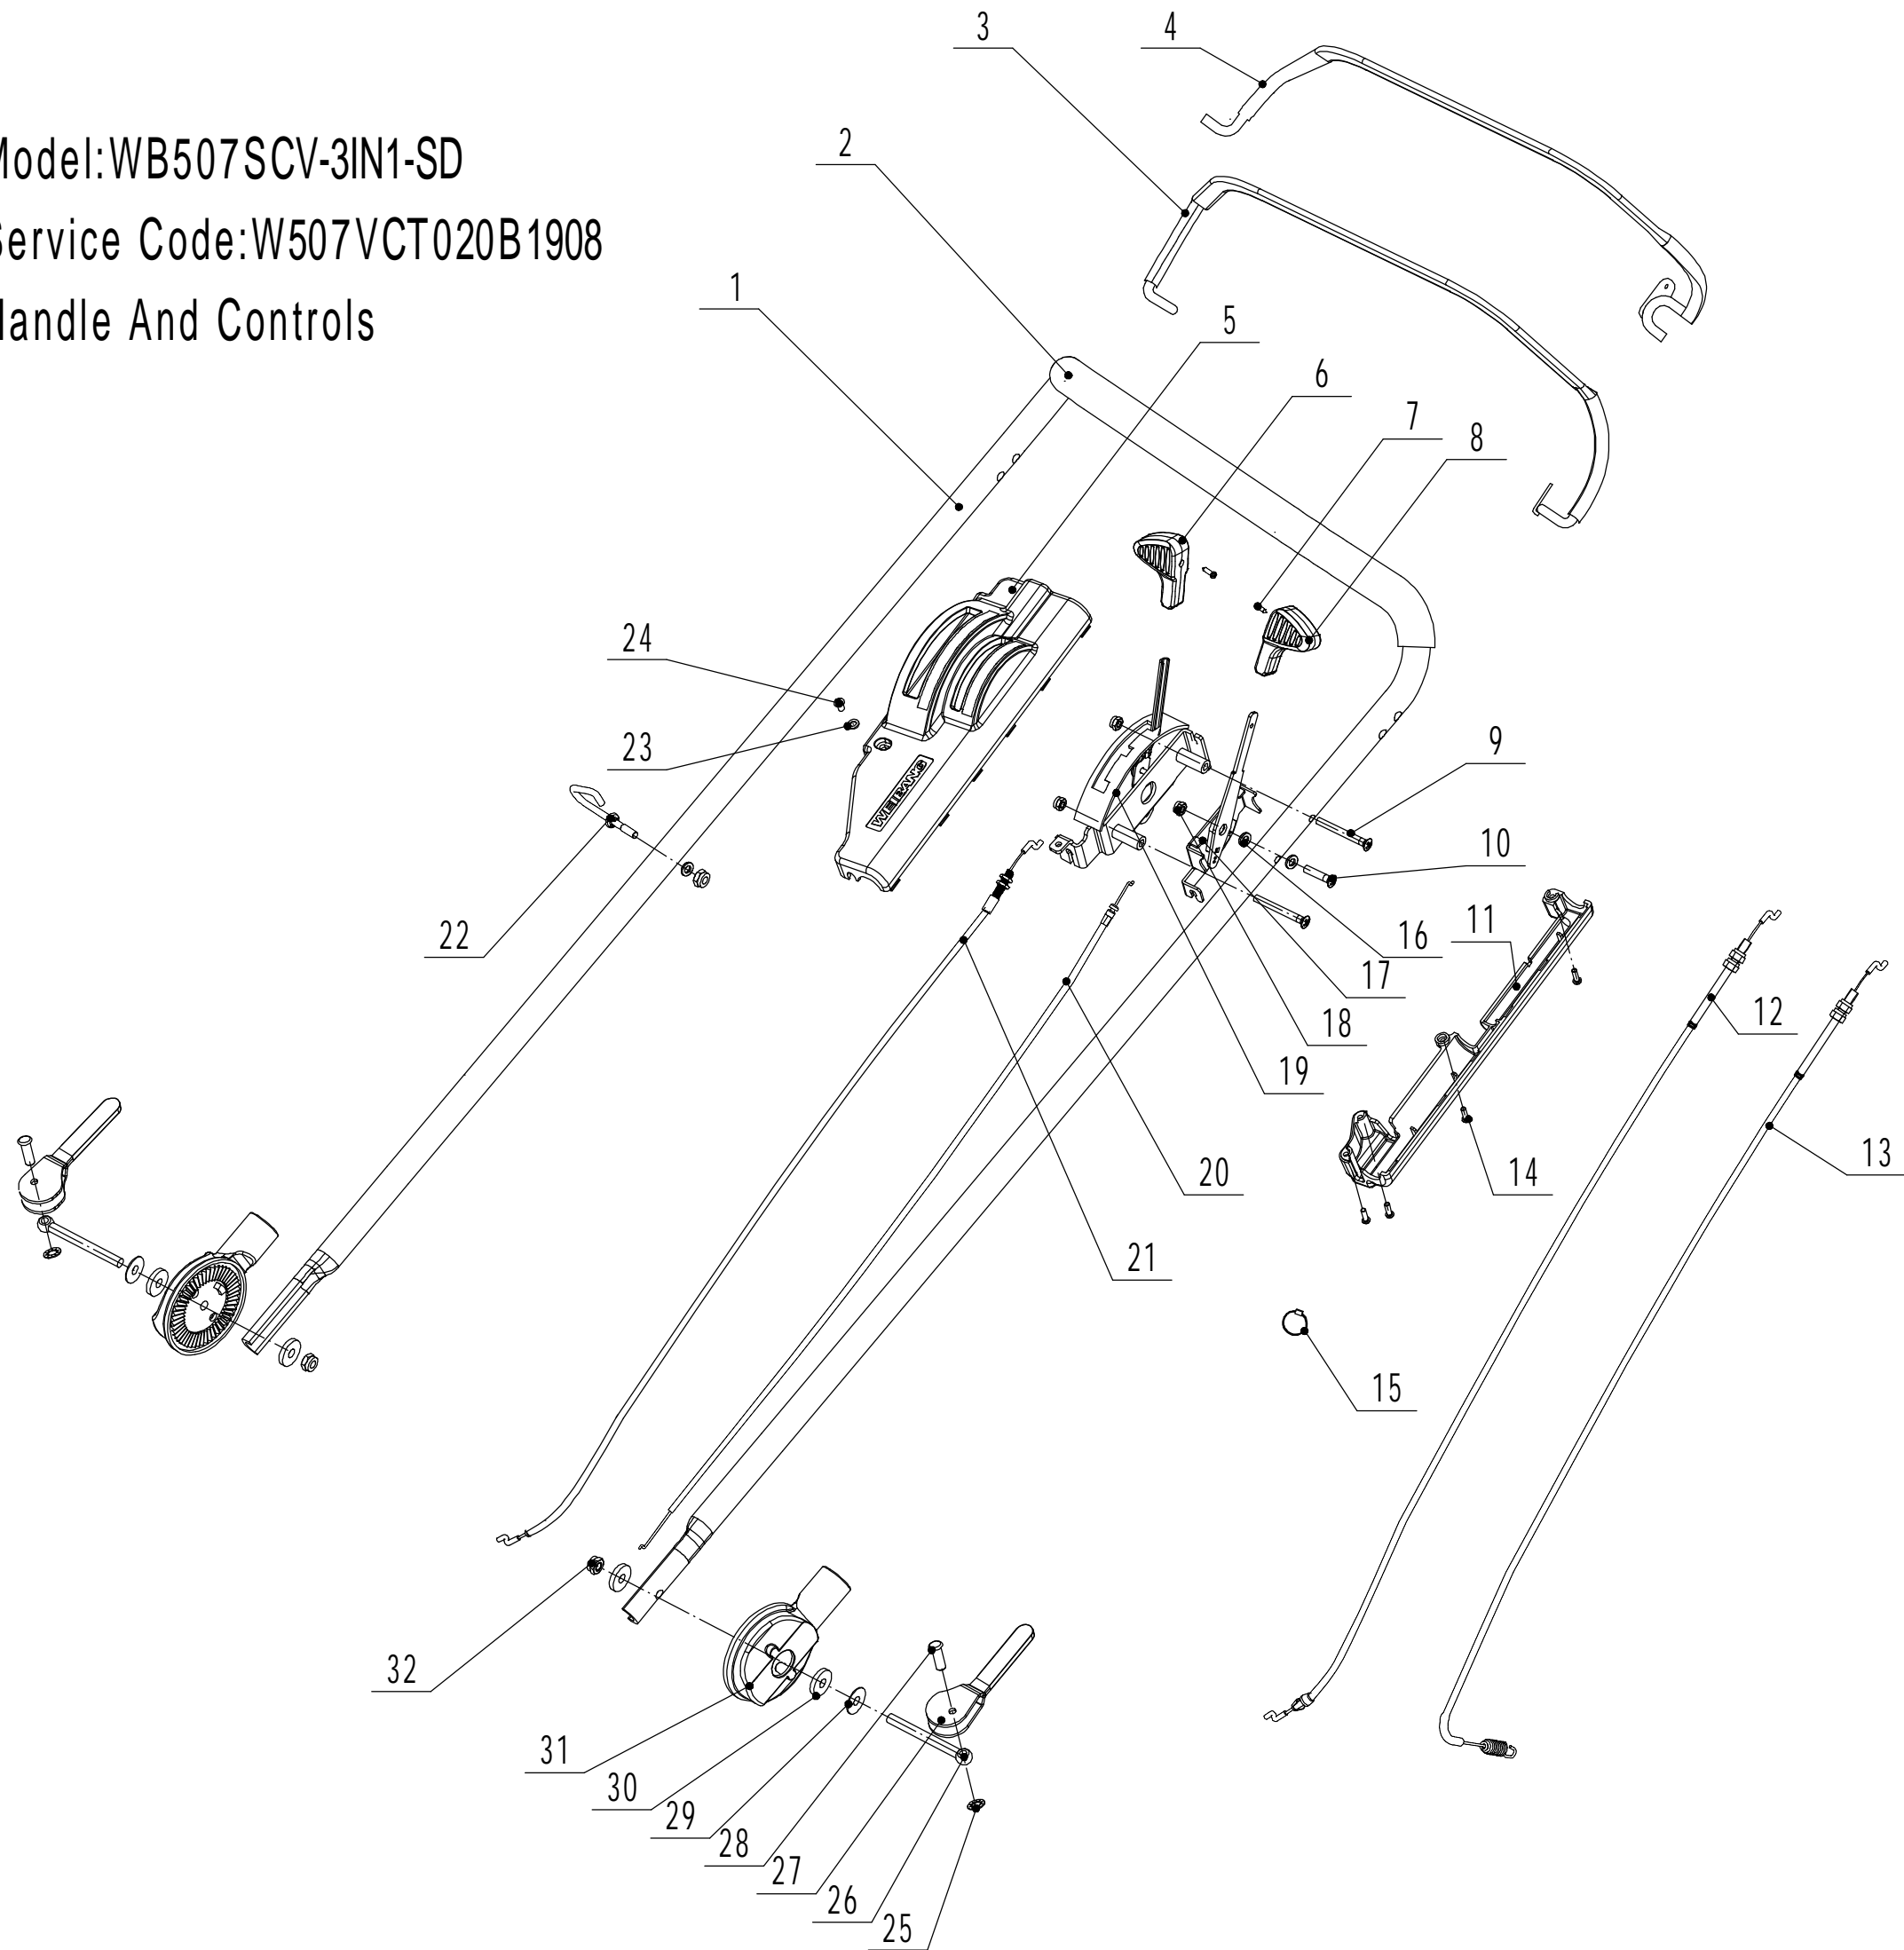

Model:WB507SCV-3IN1-SD
Service Code:W507VCT020B1908
Handle And Controls

Part 6 - Grasscatcher Spare parts		
No.	ID Zboží	Název
1	5020501020S/44	Handle
2	GM56E01000081	Handle Sheath
3	5320511030S/40	Clutch Lever Weldment
4	5320503020S/40	Brake Lever Weldment
5	5020501030S	Control Box Upper Cover
6	5380508010	Speed Control Grip
7	0106003013	Screw - ST2.9x13
8	5380510010	Throttle Grip
9	0108006060	Screw - M6x60
10	0108006050	Screw - M6x45
11	5020501040S	Control Box Lower Cover
12	BS120-1140	Brake Cable
13	LH180-1082-S	Clutch Calbe
14	0113040018	Screw - M4x18
15	ZD8/200	Ties - 8x200
16	0301006000	Spacer Φ6
17	5380512010	Throttle Bracket
18	0202006000	Lock Nut - M6
19	5020501050S	Speed Control Bracket
20	YM72-1060-A	Throttle Cable
21	TX120-950-S	Speed Control Cable
22	4510511010/01	Hook
23	0301005000	Spacer Φ5
24	0104005012	Cross Slot Bolt - M5x12
25	4510114030	Fix Cap
26	GM48S000000100	Connecting Bolt
27	GM56A100400000	Lock Lever
28	0801008025	Axis Pin
29	GM56A100000040/04	Anti-Friction Spacer
30	GM56A100000050/01	Spacer
31	GM48S030200000	Tooth Disc Kit
32	0203008000	Lock Nut - M8