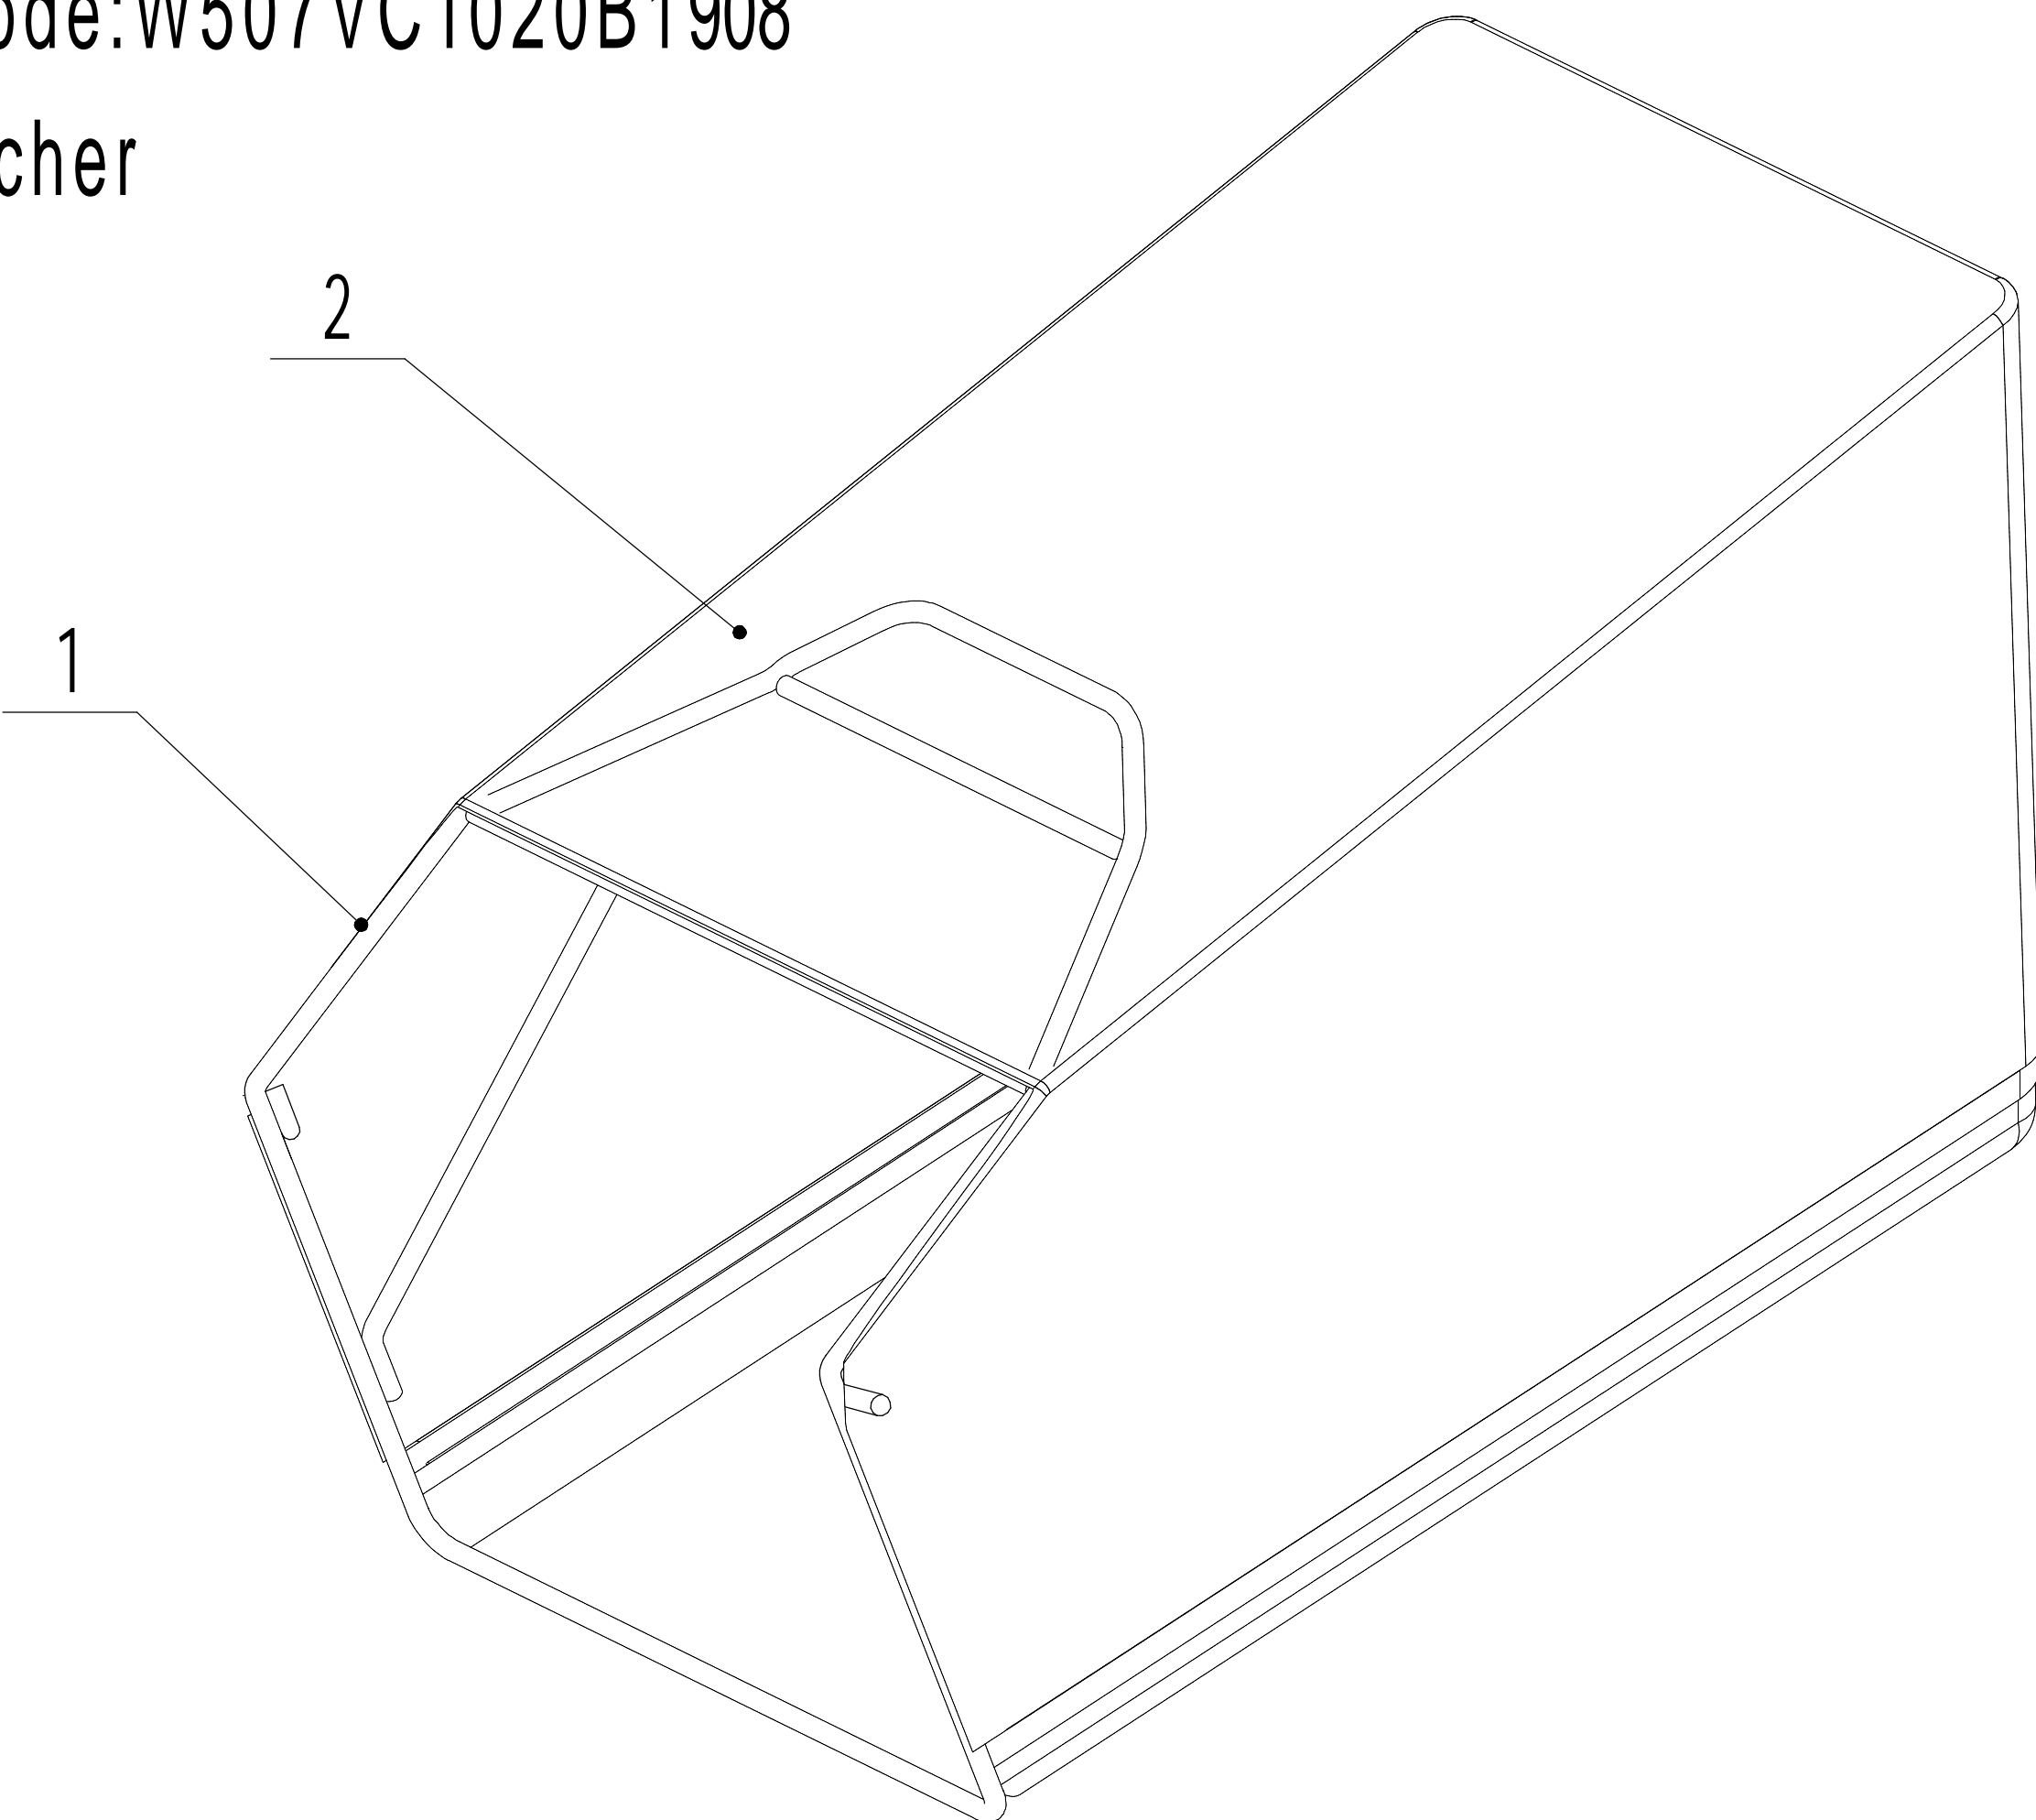

Model:WB507SCV-3IN1-SD

Service Code:W507VCT020B1908

Grass Catcher

Part 7- Grasscatcher Spare parts		

No.	ID Zboží	Název
1	5020602010S/22	Frame Weldment
2	5020603010S/84	Grass Bag