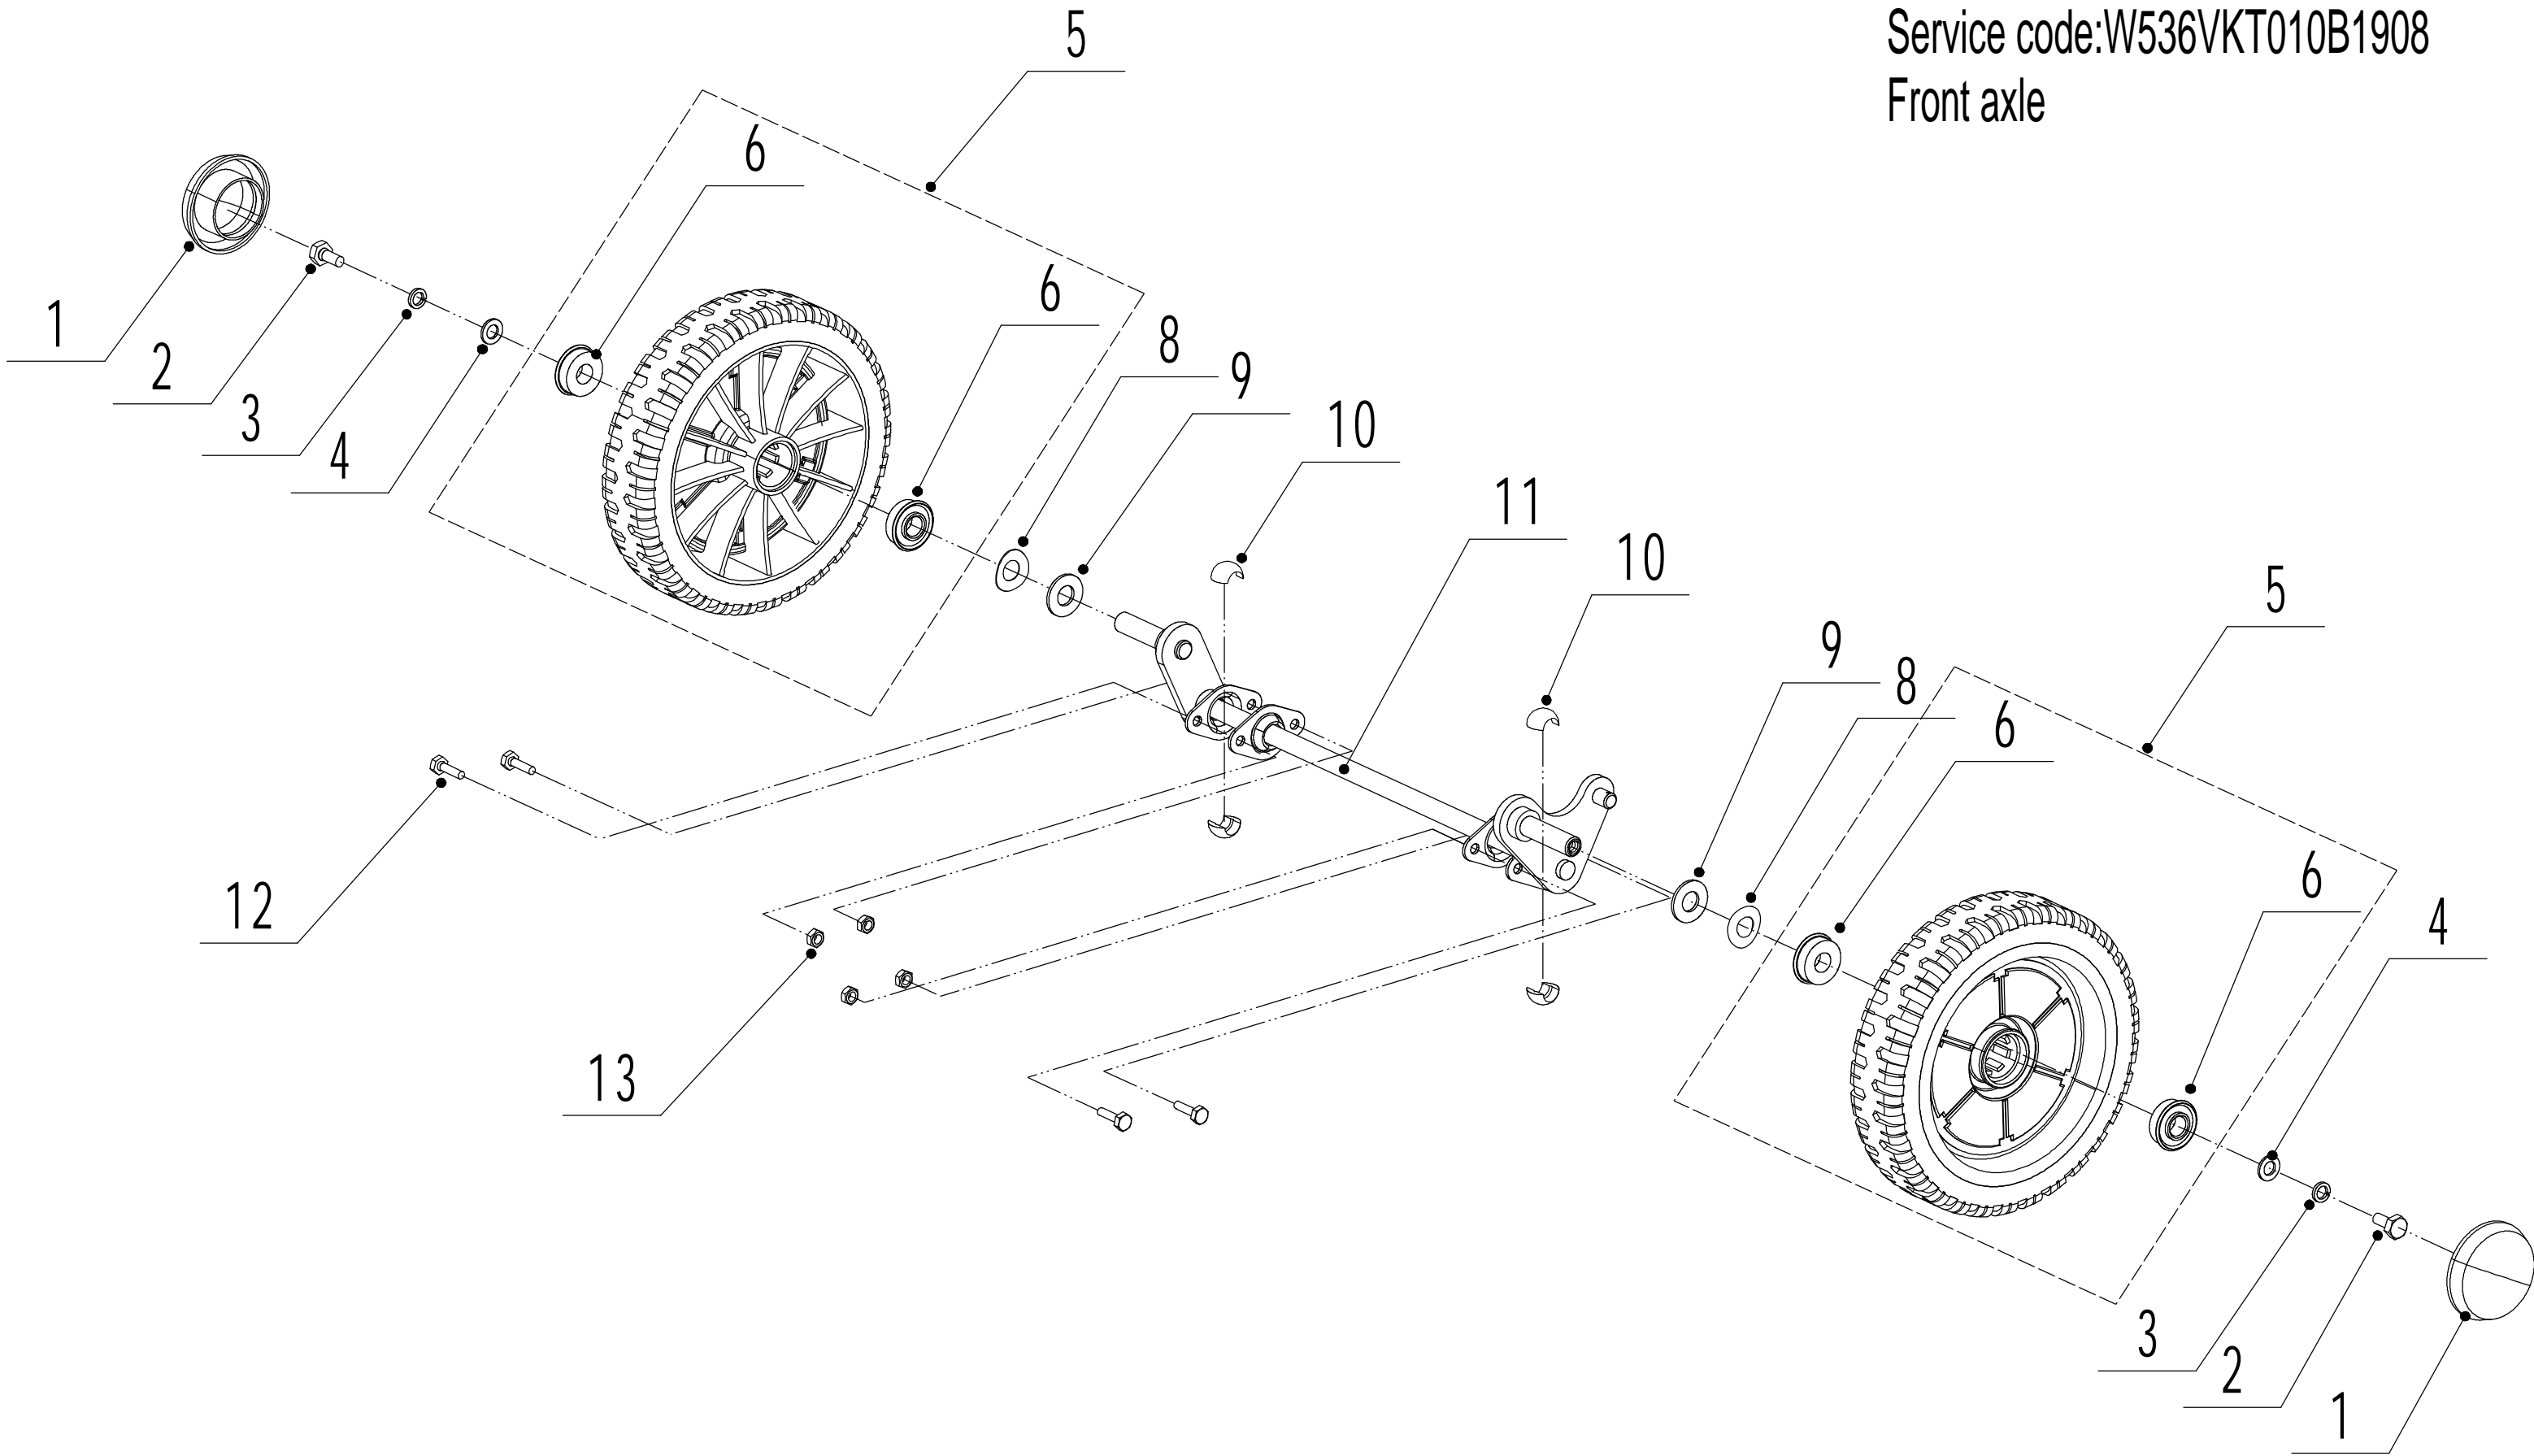

Model:WB536SKV-3IN1-P
Service code:W536VKT010B1908
Front axle

Part 4- Grasscatcher Spare parts		
No.	ID Zboží	Název
1	5310214010	Wheel Cap
2	0101008015	Bolt - M8x15
3	0401008000	Spring Washer - M8
4	0301008000	Washer - M8
5	5310212010/40	Wheel - 8"
6	5310213010	WEIBANG Bearing
8	5310211010/02	Spacer
9	5310210010/02	Plain Washer
10	5310209010	Spherical Bearing
11	5360201010/01	Front Axle Weldment
12	0102006016	Bolt - M6x16
13	0202006000	Lock Nut - M6