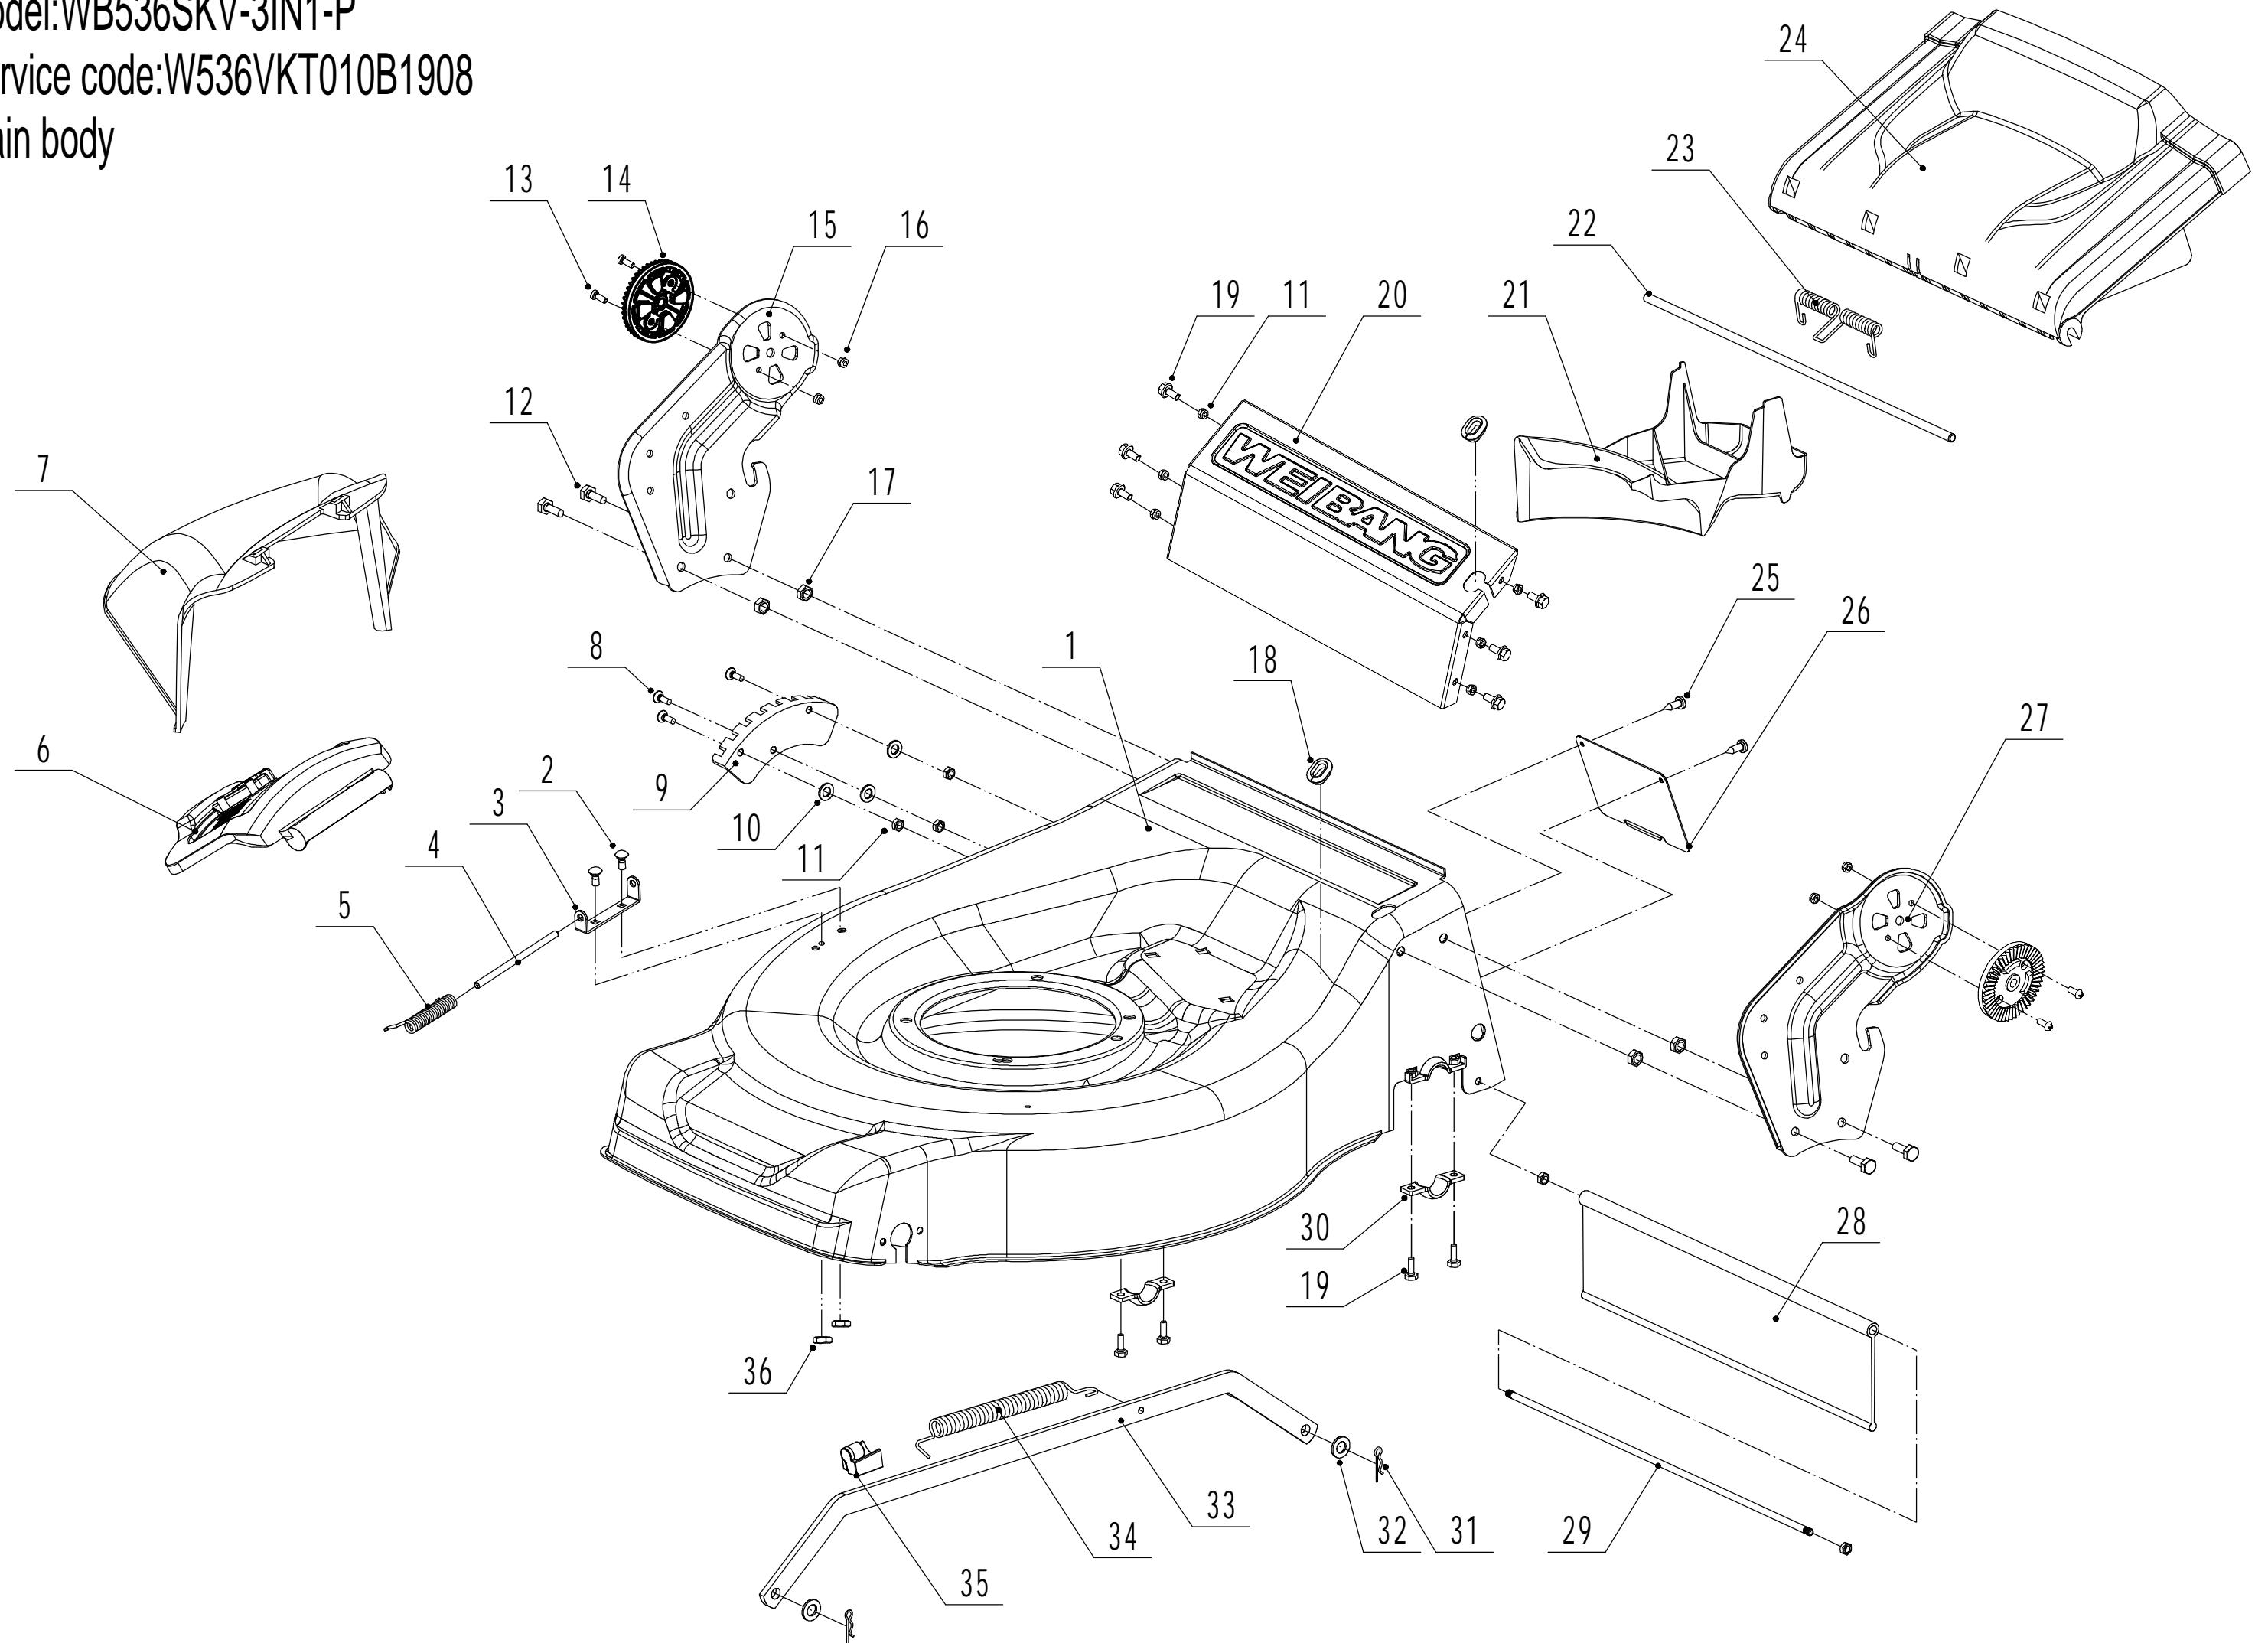

Model:WB536SKV-3IN1-P

Service code:W536VKT010B1908

Main body

Part 2- Grasscatcher Spare parts		
No.	ID Zboží	Název
1	5360101010C/44	Chassis
2	0107006014	Bolt - M6x14
3	5020118010/02	Side Discharge Cover Bracket
4	5020120010/02	Side Discharge Cover Spring
5	5020119010	Side Discharge Cover Pivot
6	5360119012	Side Discharge Cover Kit
7	5360120010J	Side Discharge Deflector
8	0104006016	Screw - M6x16
9	5360123010/01	Graduator
10	0301006000	Plain Washer - M6
11	0202006000	Lock Nut - M6
12	0102008016	Bolt - M8x16
13	0104005012	Screw - M5x12
14	AVSA000000040/22	Tooth Disc
15	5360125010K/40	Right Handle Bracket
16	0202005000	Lock Nut - M5
17	0202008000	Lock Nut - M8
18	5360122010C	Rubber Ring
19	0102006012	Bolt - M6x12
20	5360124030/44	Connector
21	5360115010	Mulching Plug
22	5360117010/02	Rod - Grass Bag Flap
23	5360118010	Spring - Grass Bag Flap
24	5360116010	Grass Bag Flap
25	0106004009	Screw - ST4.2x9.5
26	5360105010D/44	Baffle
27	5360124010K/40	Left Handle Bracket
28	5360127010	Trailing Flap
29	5360126010/02	Pivot - Trailing Flap
30	5320114020/01	Upper Bearing Bracket
31	5320333010	Spring Clip
32	0301010000	Plain Washer - M10
33	5360308010/40	Connector Rod
34	5320332010/01	Connecting Rod Spring
35	4560109012	Spring Bracket
36	0204006000	Lock Nut - M6

Model:WB536SKV-3IN1-P

Service code:W536VKT010B1908

Blade System

Part 3- Grasscatcher Spare parts		
No.	ID Zboží	Název
1	5360111010/02	Engine Washer 1
2	5360112010/02	Engine Washer 2
3	5320115010	ST Screw - 3/8x16x25
4	5320119011	V Belt - V10x805 (40°)
5	4510401010	Key
6	5020402070/02	Engine Pulley
7	0105006006	Locking Screw - M6x6
8	5360113010	Belt Shield
9	0302006000	Big Flat Washer - M6
10	0202006000	Lock Nut - M6
12	5320404020/02	Adaptor
13	5310402010	Friction Disc
14	5310403010	Blade
15	5310404010/02	Locking Disc
16	5310406010/04	Dish Washer
17	5320405011	Central Bolt - 3/8x24x55