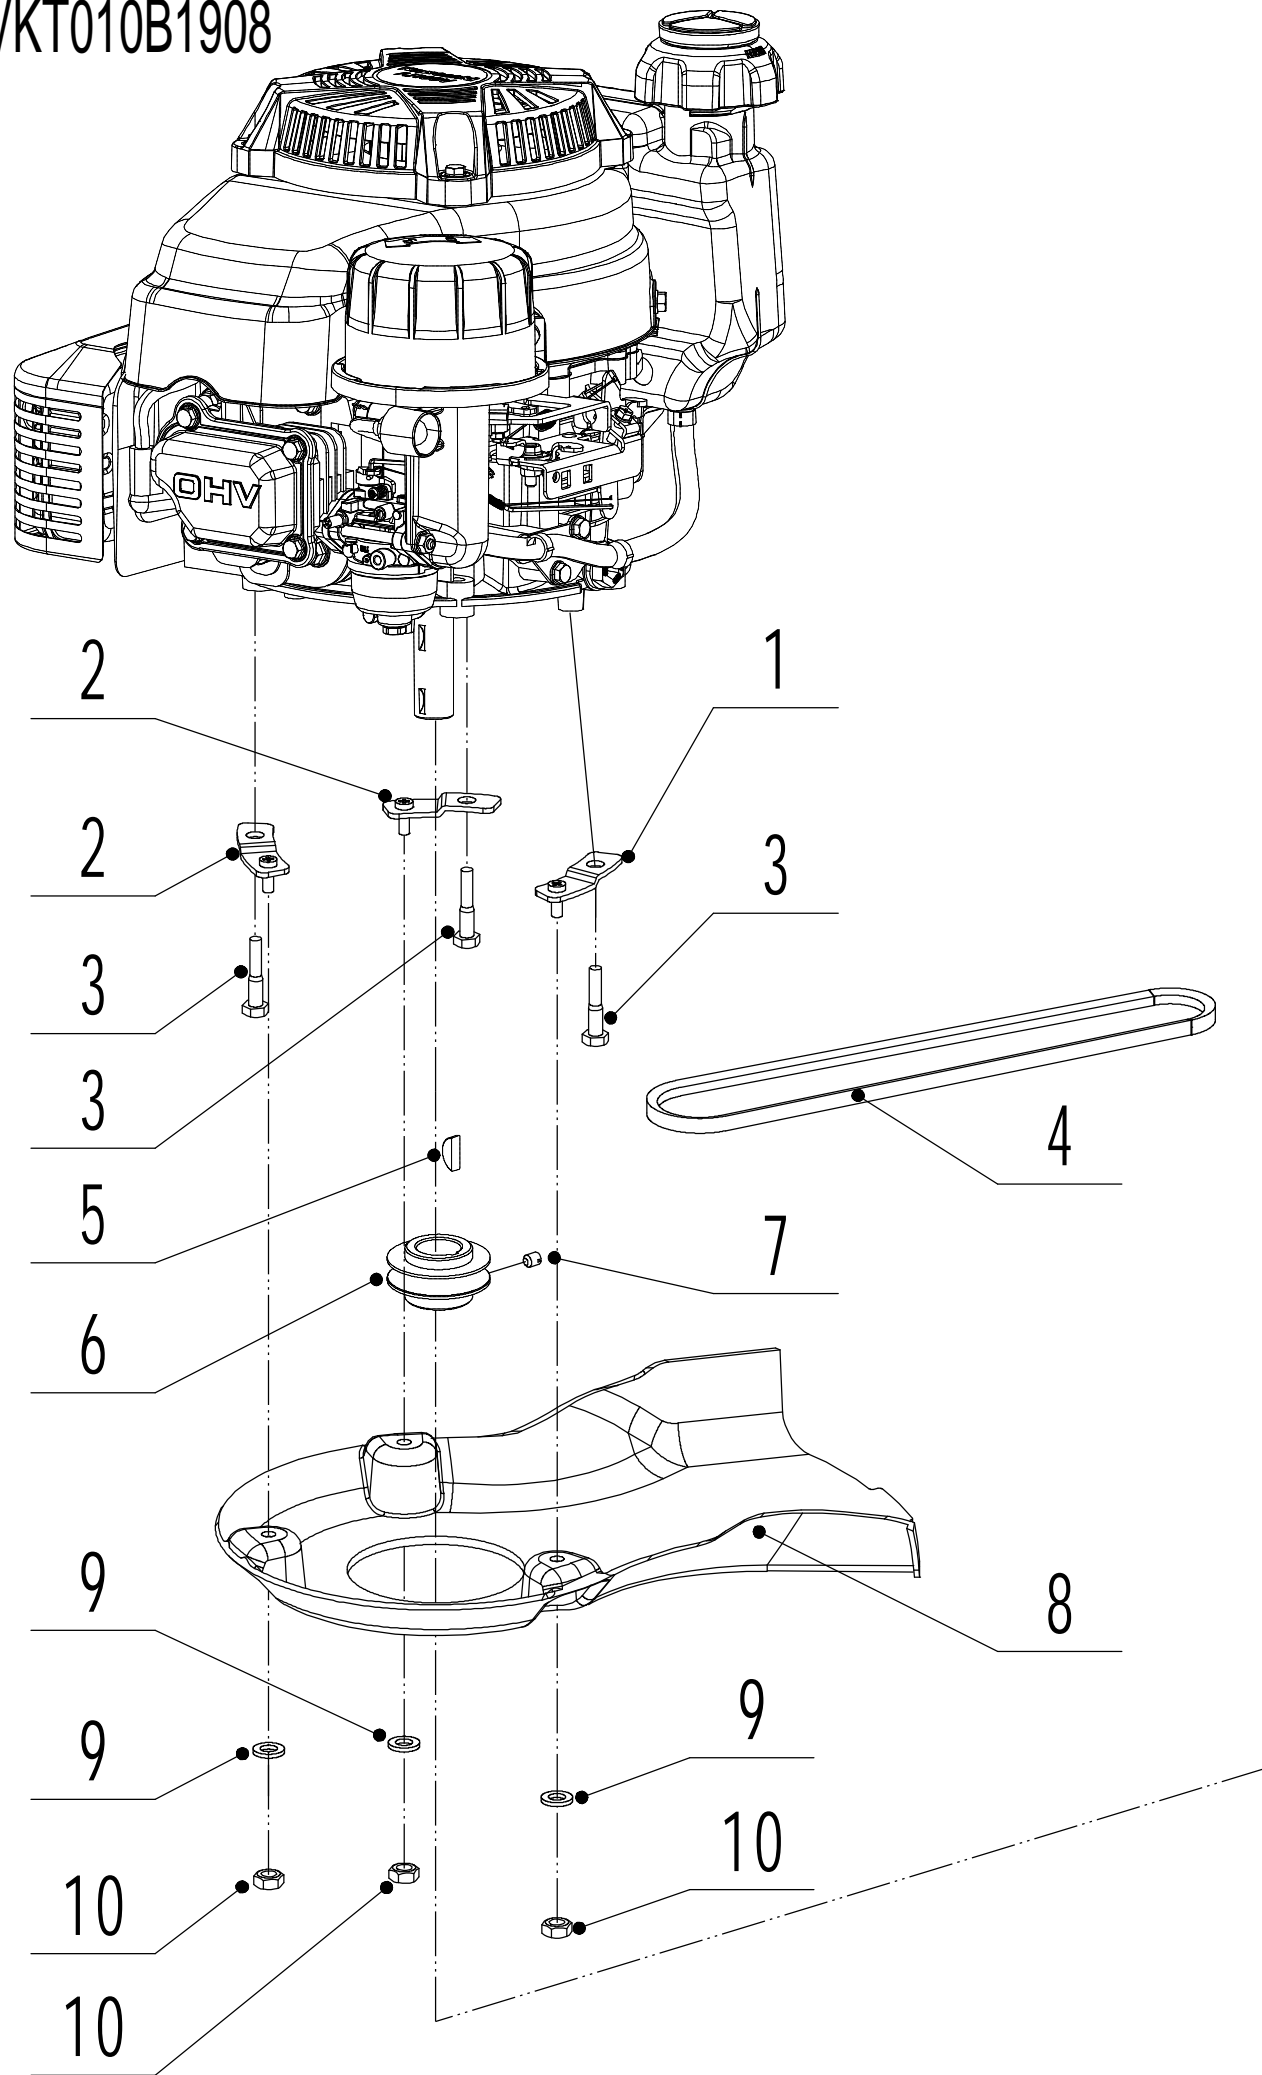

Model:WB536SKV-3IN1-P

Service code:W536VKT010B1908

Main body

Part 2- Grasscatcher Spare parts		
No.	ID Zboží	Název
1	5360101010C/44	Chassis
2	0107006014	Bolt - M6x14
3	5020118010/02	Side Discharge Cover Bracket
4	5020120010/02	Side Discharge Cover Spring
5	5020119010	Side Discharge Cover Pivot
6	5360119012	Side Discharge Cover Kit
7	5360120010J	Side Discharge Deflector
8	0104006016	Screw - M6x16
9	5360123010/01	Graduator
10	0301006000	Plain Washer - M6
11	0202006000	Lock Nut - M6
12	0102008016	Bolt - M8x16
13	0104005012	Screw - M5x12
14	AVSA000000040/22	Tooth Disc
15	5360125010K/40	Right Handle Bracket
16	0202005000	Lock Nut - M5
17	0202008000	Lock Nut - M8
18	5360122010C	Rubber Ring
19	0102006012	Bolt - M6x12
20	5360124030/44	Connector
21	5360115010	Mulching Plug
22	5360117010/02	Rod - Grass Bag Flap
23	5360118010	Spring - Grass Bag Flap
24	5360116010	Grass Bag Flap
25	0106004009	Screw - ST4.2x9.5
26	5360105010D/44	Baffle
27	5360124010K/40	Left Handle Bracket
28	5360127010	Trailing Flap
29	5360126010/02	Pivot - Trailing Flap
30	5320114020/01	Upper Bearing Bracket
31	5320333010	Spring Clip
32	0301010000	Plain Washer - M10
33	5360308010/40	Connector Rod
34	5320332010/01	Connecting Rod Spring
35	4560109012	Spring Bracket
36	0204006000	Lock Nut - M6

Model:WB536SKV-3IN1-P

Service code:W536VKT010B1908

Blade System

Part 3- Grasscatcher Spare parts		
No.	ID Zboží	Název
1	5360111010/02	Engine Washer 1
2	5360112010/02	Engine Washer 2
3	5320115010	ST Screw - 3/8x16x25
4	5320119011	V Belt - V10x805 (40°)
5	4510401010	Key
6	5020402070/02	Engine Pulley
7	0105006006	Locking Screw - M6x6
8	5360113010	Belt Shield
9	0302006000	Big Flat Washer - M6
10	0202006000	Lock Nut - M6
12	5320404020/02	Adaptor
13	5310402010	Friction Disc
14	5310403010	Blade
15	5310404010/02	Locking Disc
16	5310406010/04	Dish Washer
17	5320405011	Central Bolt - 3/8x24x55