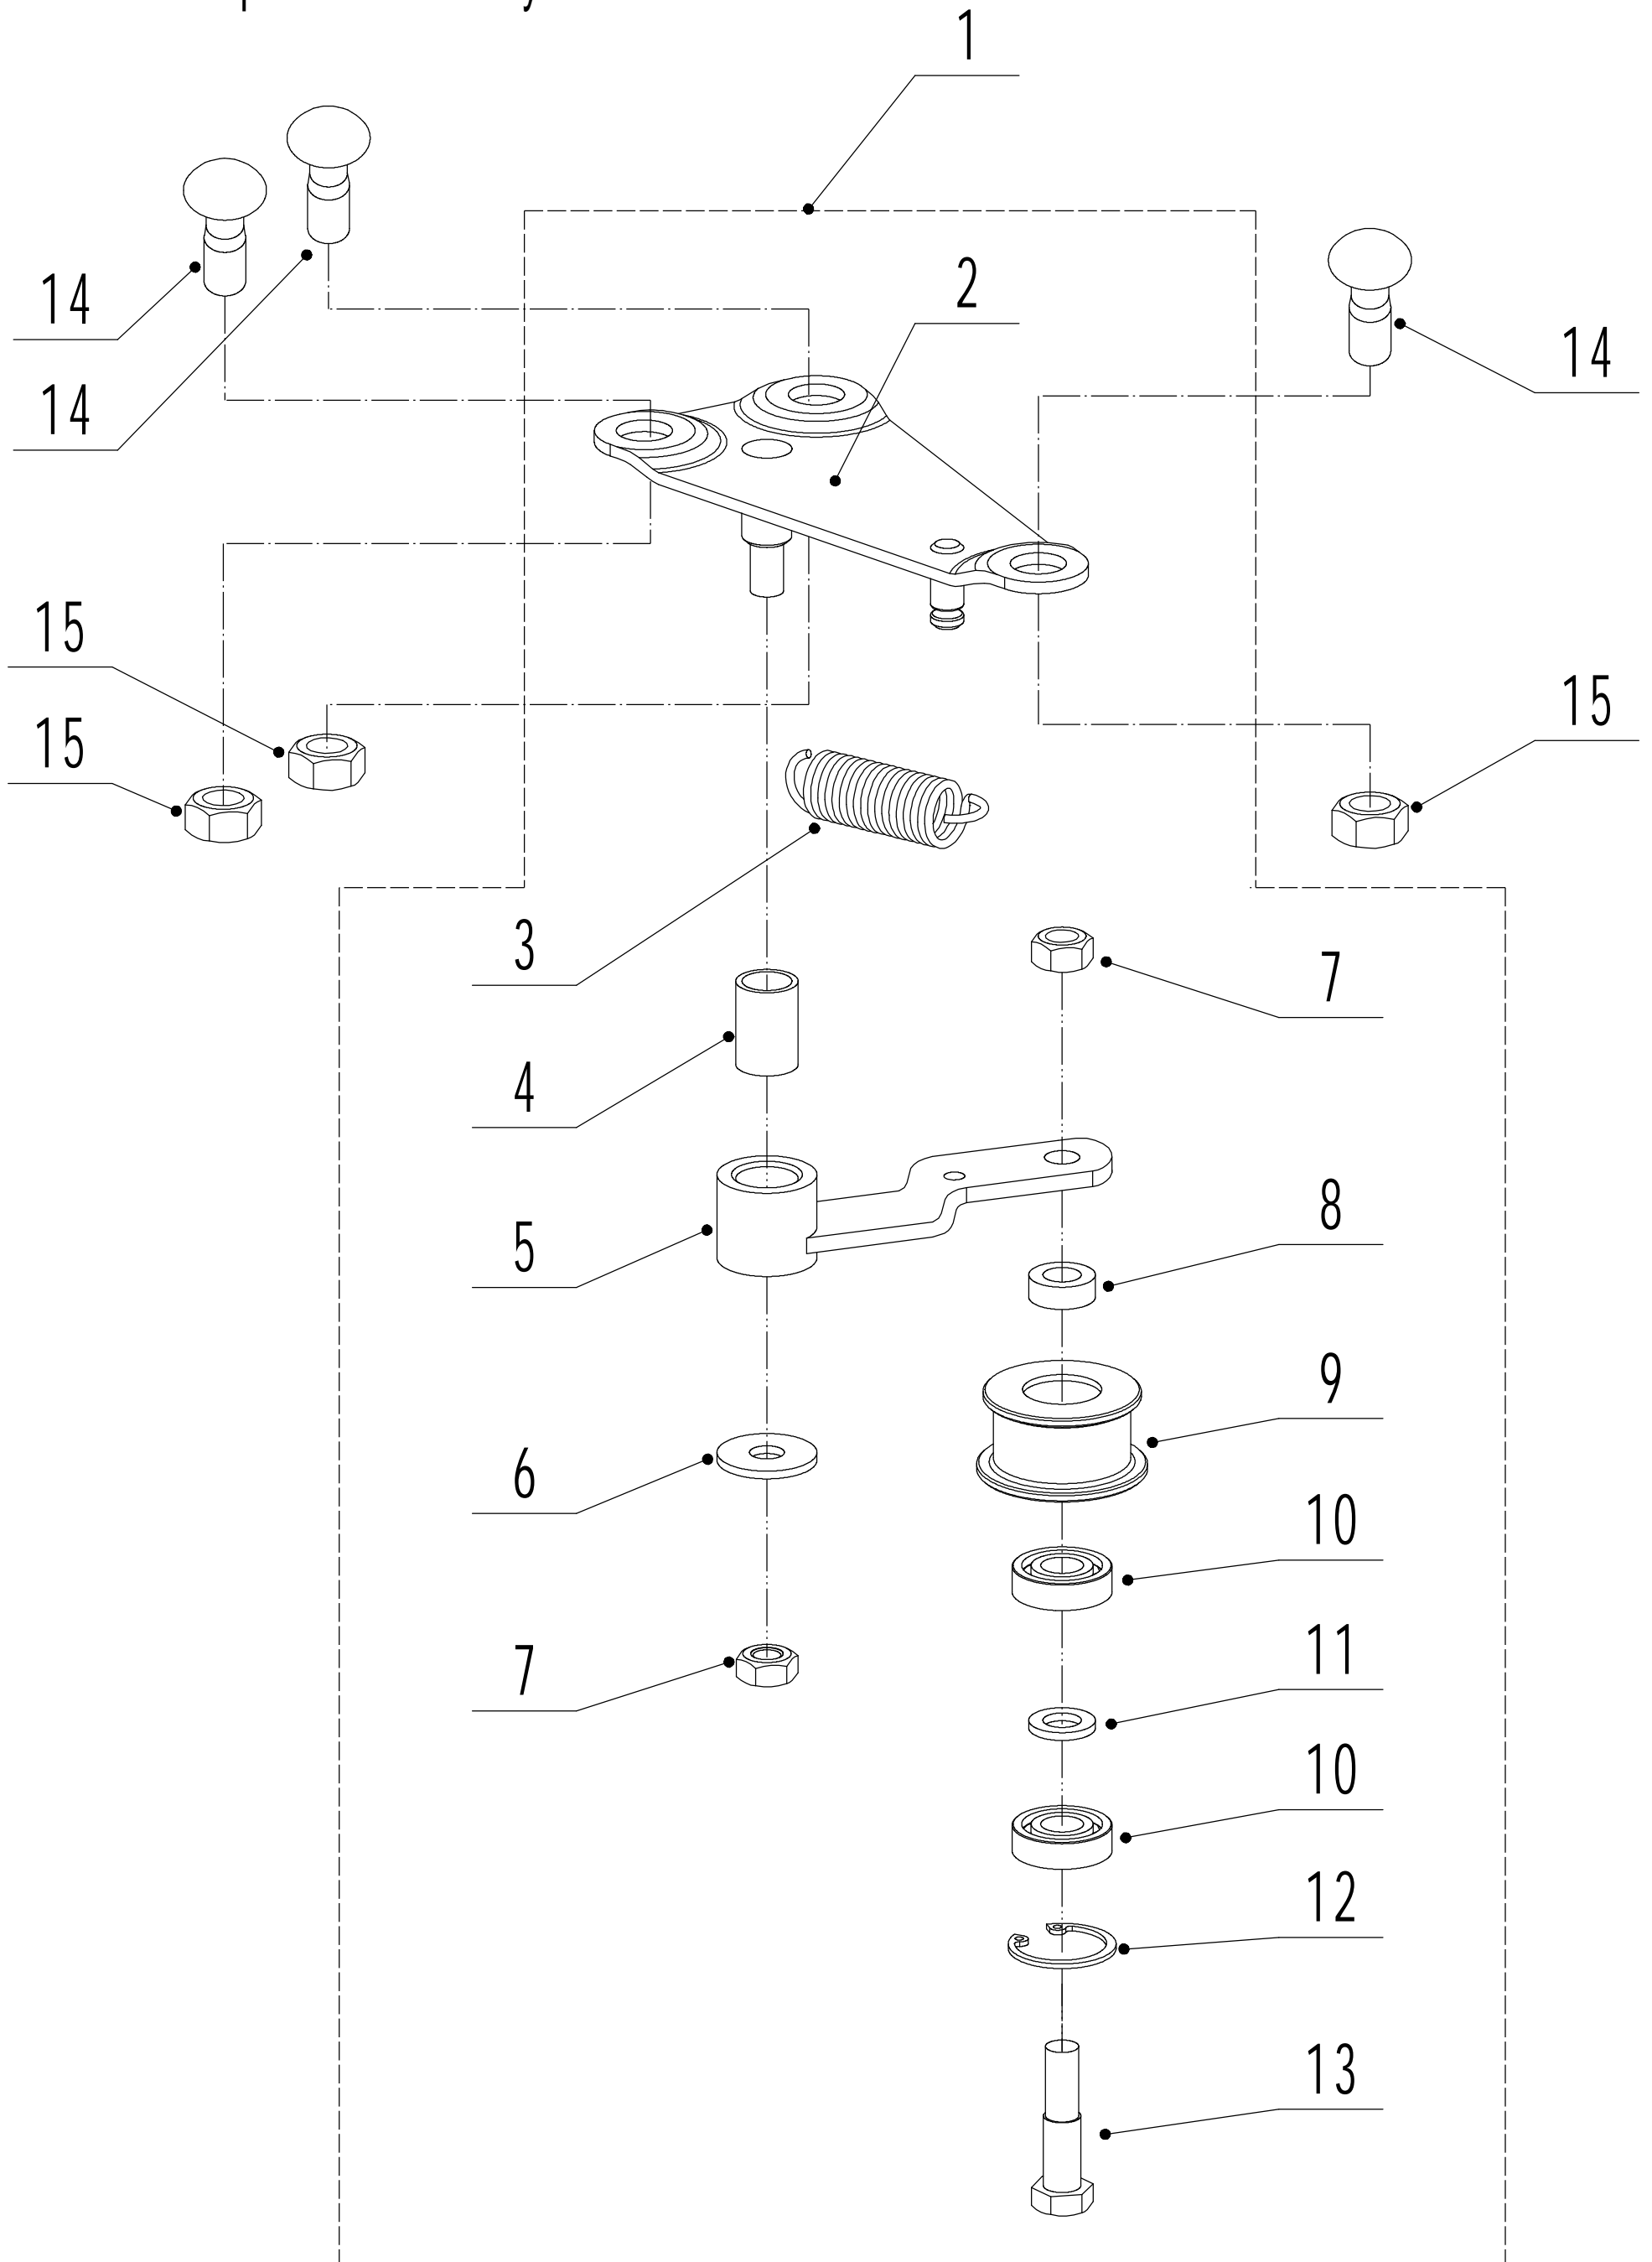

Model:WB536SKV-3IN1-P

Service Code:W536VKT010B1908

Handle And Controls

Part 6- Grasscatcher Spare parts		
No.	ID Zboží	Název
1	GM53C01000001B/44	Handle
2	GM56E010000081	Handle Sheath
3	5320511030S/40	Clutch Lever Weldment
4	5320503020S/40	Brake Lever Weldment
5	5020501030S	Control Box Upper Cover
6	5380508010	Speed Control Grip
7	0106003013	Screw - ST2.9x13
8	5380510010	Throttle Grip
9	0108006060	Screw - M6x60
10	0108006050	Screw - M6x45
11	5020501040S	Control Box Lower Cover
12	BS120-1280	Brake Cable
13	LH180-1150-P	Clutch Calbe
14	0113040018	Screw - M4x18
15	ZD8/200	Ties - 8x200
16	0301006000	Spacer Φ 6
17	5380512010	Throttle Bracket
18	0202006000	Lock Nut - M6
19	5020501050S	Speed Control Bracket
20	YM95-1140-B	Throttle Cable
21	TX149-1000-P	Speed Control Cable
22	4510511010/01	Hook
23	0301005000	Spacer Φ 5
24	0104005012	Cross Slot Bolt - M5x12
25	4510114030	Fix Cap
26	GM48S000000100	Connecting Bolt
27	GM56A100400000	Lock Lever
28	0801008025	Axis Pin
29	GM56A100000040/04	Anti-Friction Spacer
30	GM56A100000050/01	Spacer
31	GM48S030200000	Tooth Disc Kit
32	0203008000	Lock Nut - M8

Variable Speed Pulley

Part 8- Grasscatcher Spare parts		
No.	ID Zboží	Název
1	Y095361	Tensional Device Assembly
2	5360129010C/02	Tensional Arm Bracket
3	5360134010C	Tensional Spring
4	4820112010	Nylon Bush
5	5360133010C/02	Tensional Arm Weldment
6	0302008000	Washer - M8
7	0202008000	Lock Nut - M8
8	5340129010/02	Tensional Pulley Spacer
9	5340128010	Tensional Pulley
10	609/2RS	Bearing
11	5340130010/02	spacer2
12	1001024000	Check Ring For Hole
13	5340131010/02	Bolt
14	0107010025	Bolt - M10x25
15	0202010000	Lock Nut - M10