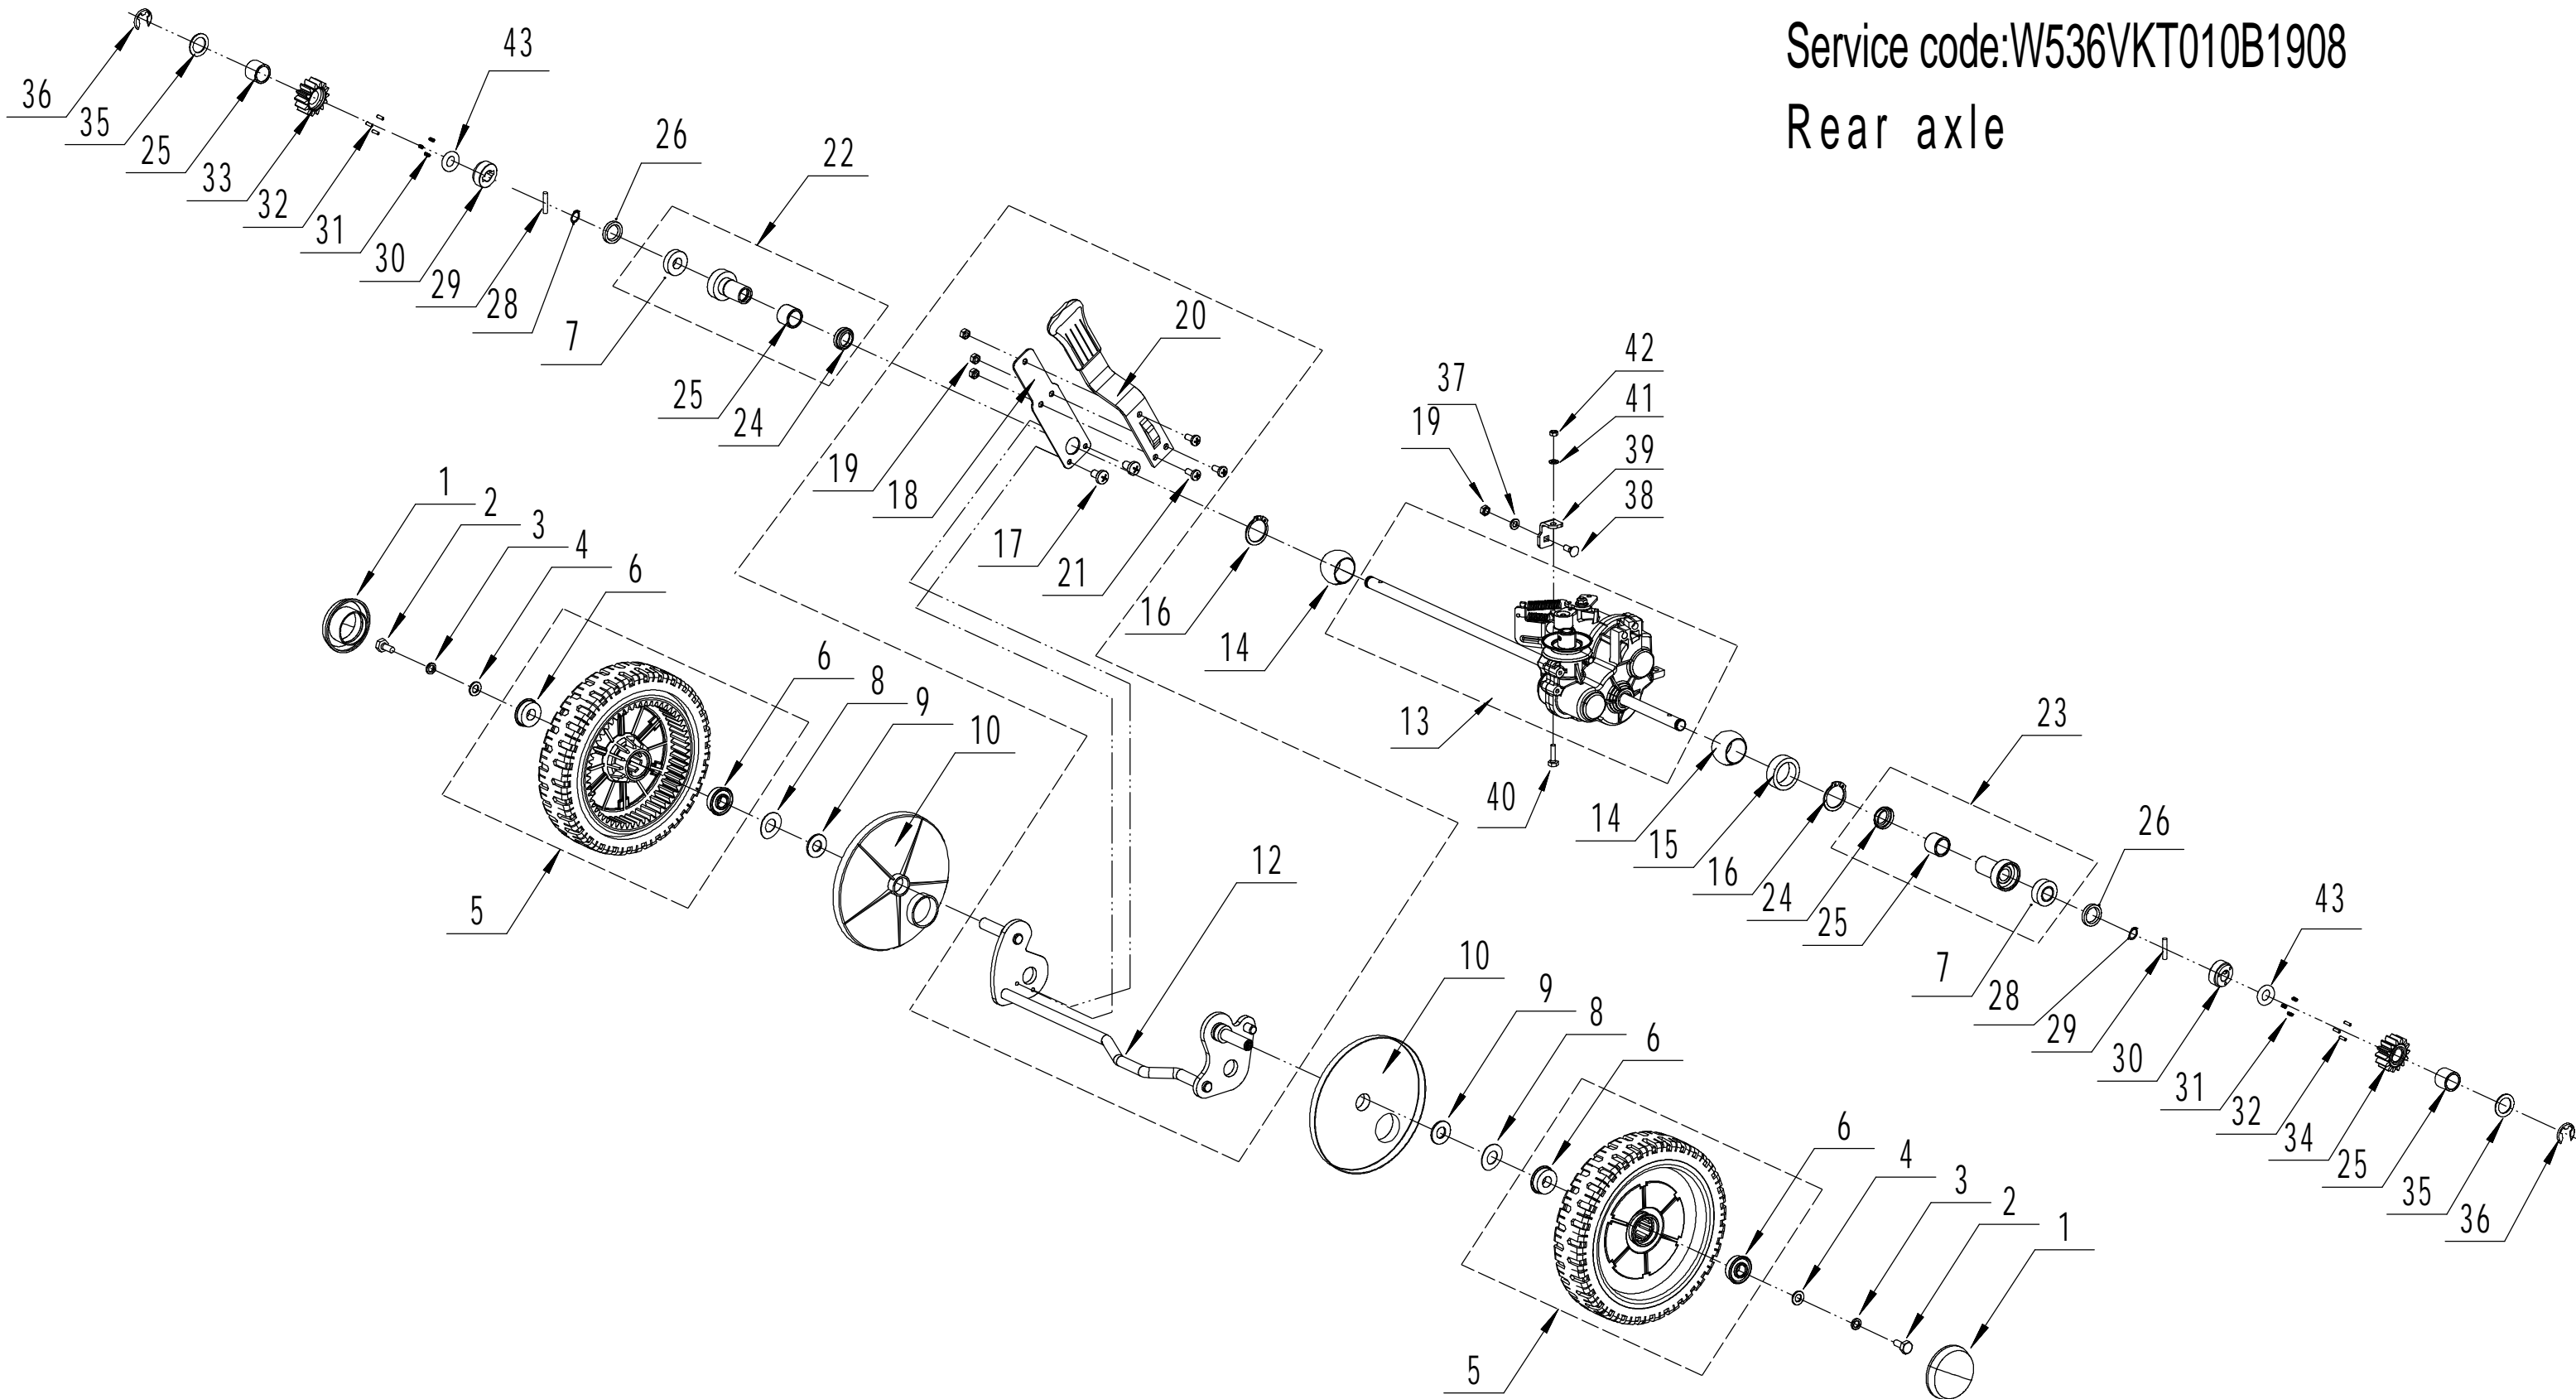

Model:WB536SKV-3IN1-P
Service code:W536VKT010B1908
Front axle

Part 4- Grasscatcher Spare parts		
No.	ID Zboží	Název
1	5310214010	Wheel Cap
2	0101008015	Bolt - M8x15
3	0401008000	Spring Washer - M8
4	0301008000	Washer - M8
5	5310212010/40	Wheel - 8"
6	5310213010	WEIBANG Bearing
8	5310211010/02	Spacer
9	5310210010/02	Plain Washer
10	5310209010	Spherical Bearing
11	5360201010/01	Front Axle Weldment
12	0102006016	Bolt - M6x16
13	0202006000	Lock Nut - M6

Model:WB536SKV-3IN1-P

Service code:W536VKT010B1908

Rear axle

Part 5- Grasscatcher Spare parts		
No.	ID Zboží	Název
1	5310214010	Wheel Cap
2	0101008015	Bolt - M8x15
3	0401008000	Spring Washer
4	0301008000	Plain Washer - M8
5	5340309010/40	Rear Wheel - 9"
6	5310213010	Bearing
7	R8-2RS	Bearing
8	5310211010/02	Spacer
9	5310210010/02	Washer
10	5340310010	Anti-dust Shield
12	5360301010C/01	Rear Axle Weldment
13	Y20536P0	Professional Rear Transmission Assembly
14	5320328010	Nylon Spherical Surface Bearing
15	4520313010/02	Rear Transmission Partition
16	1001020000	Circlip - M20
17	0113005008	Screw - M5x8
18	5360311010/22	Spring Of Adjustment Lever
19	0202006000	Lock Nut - M6
20	5360310010/40	Adjustment Lever
21	0101006014	Bolt - M6x14
22	Y065321	Right Bearing Sheath Assembly
23	Y065320	Left Bearing Sheath Assembly
24	5320327010	Dust Sealing Ring
25	5320326010P	Bearing
26	GM48S010000010	Spacer
28	1001012000	Circlip - M12
29	HQ000100060	Pin For Ratchet
30	HQ000100050	Ratchet
31	HQ000100040	Spring
32	HQ000100030	Pin
33	HQ000100020	Drive Pinion - R/H
34	HQ000100010	Drive Pinion - L/H
35	5020311010/04	Anti-friction Washer
36	1301009000	E-Clip - M9
37	0301006000	Plain Washer - M6
38	0107006014	Bolt - M6x14
39	5360307010C/02	Tranmission Fixed Bracket
40	101005020	Bolt - M5x20
41	0301005000	Flat Washer - M5
42	0202005000	Lock Nut - M5
43	1401025015	O-Ring