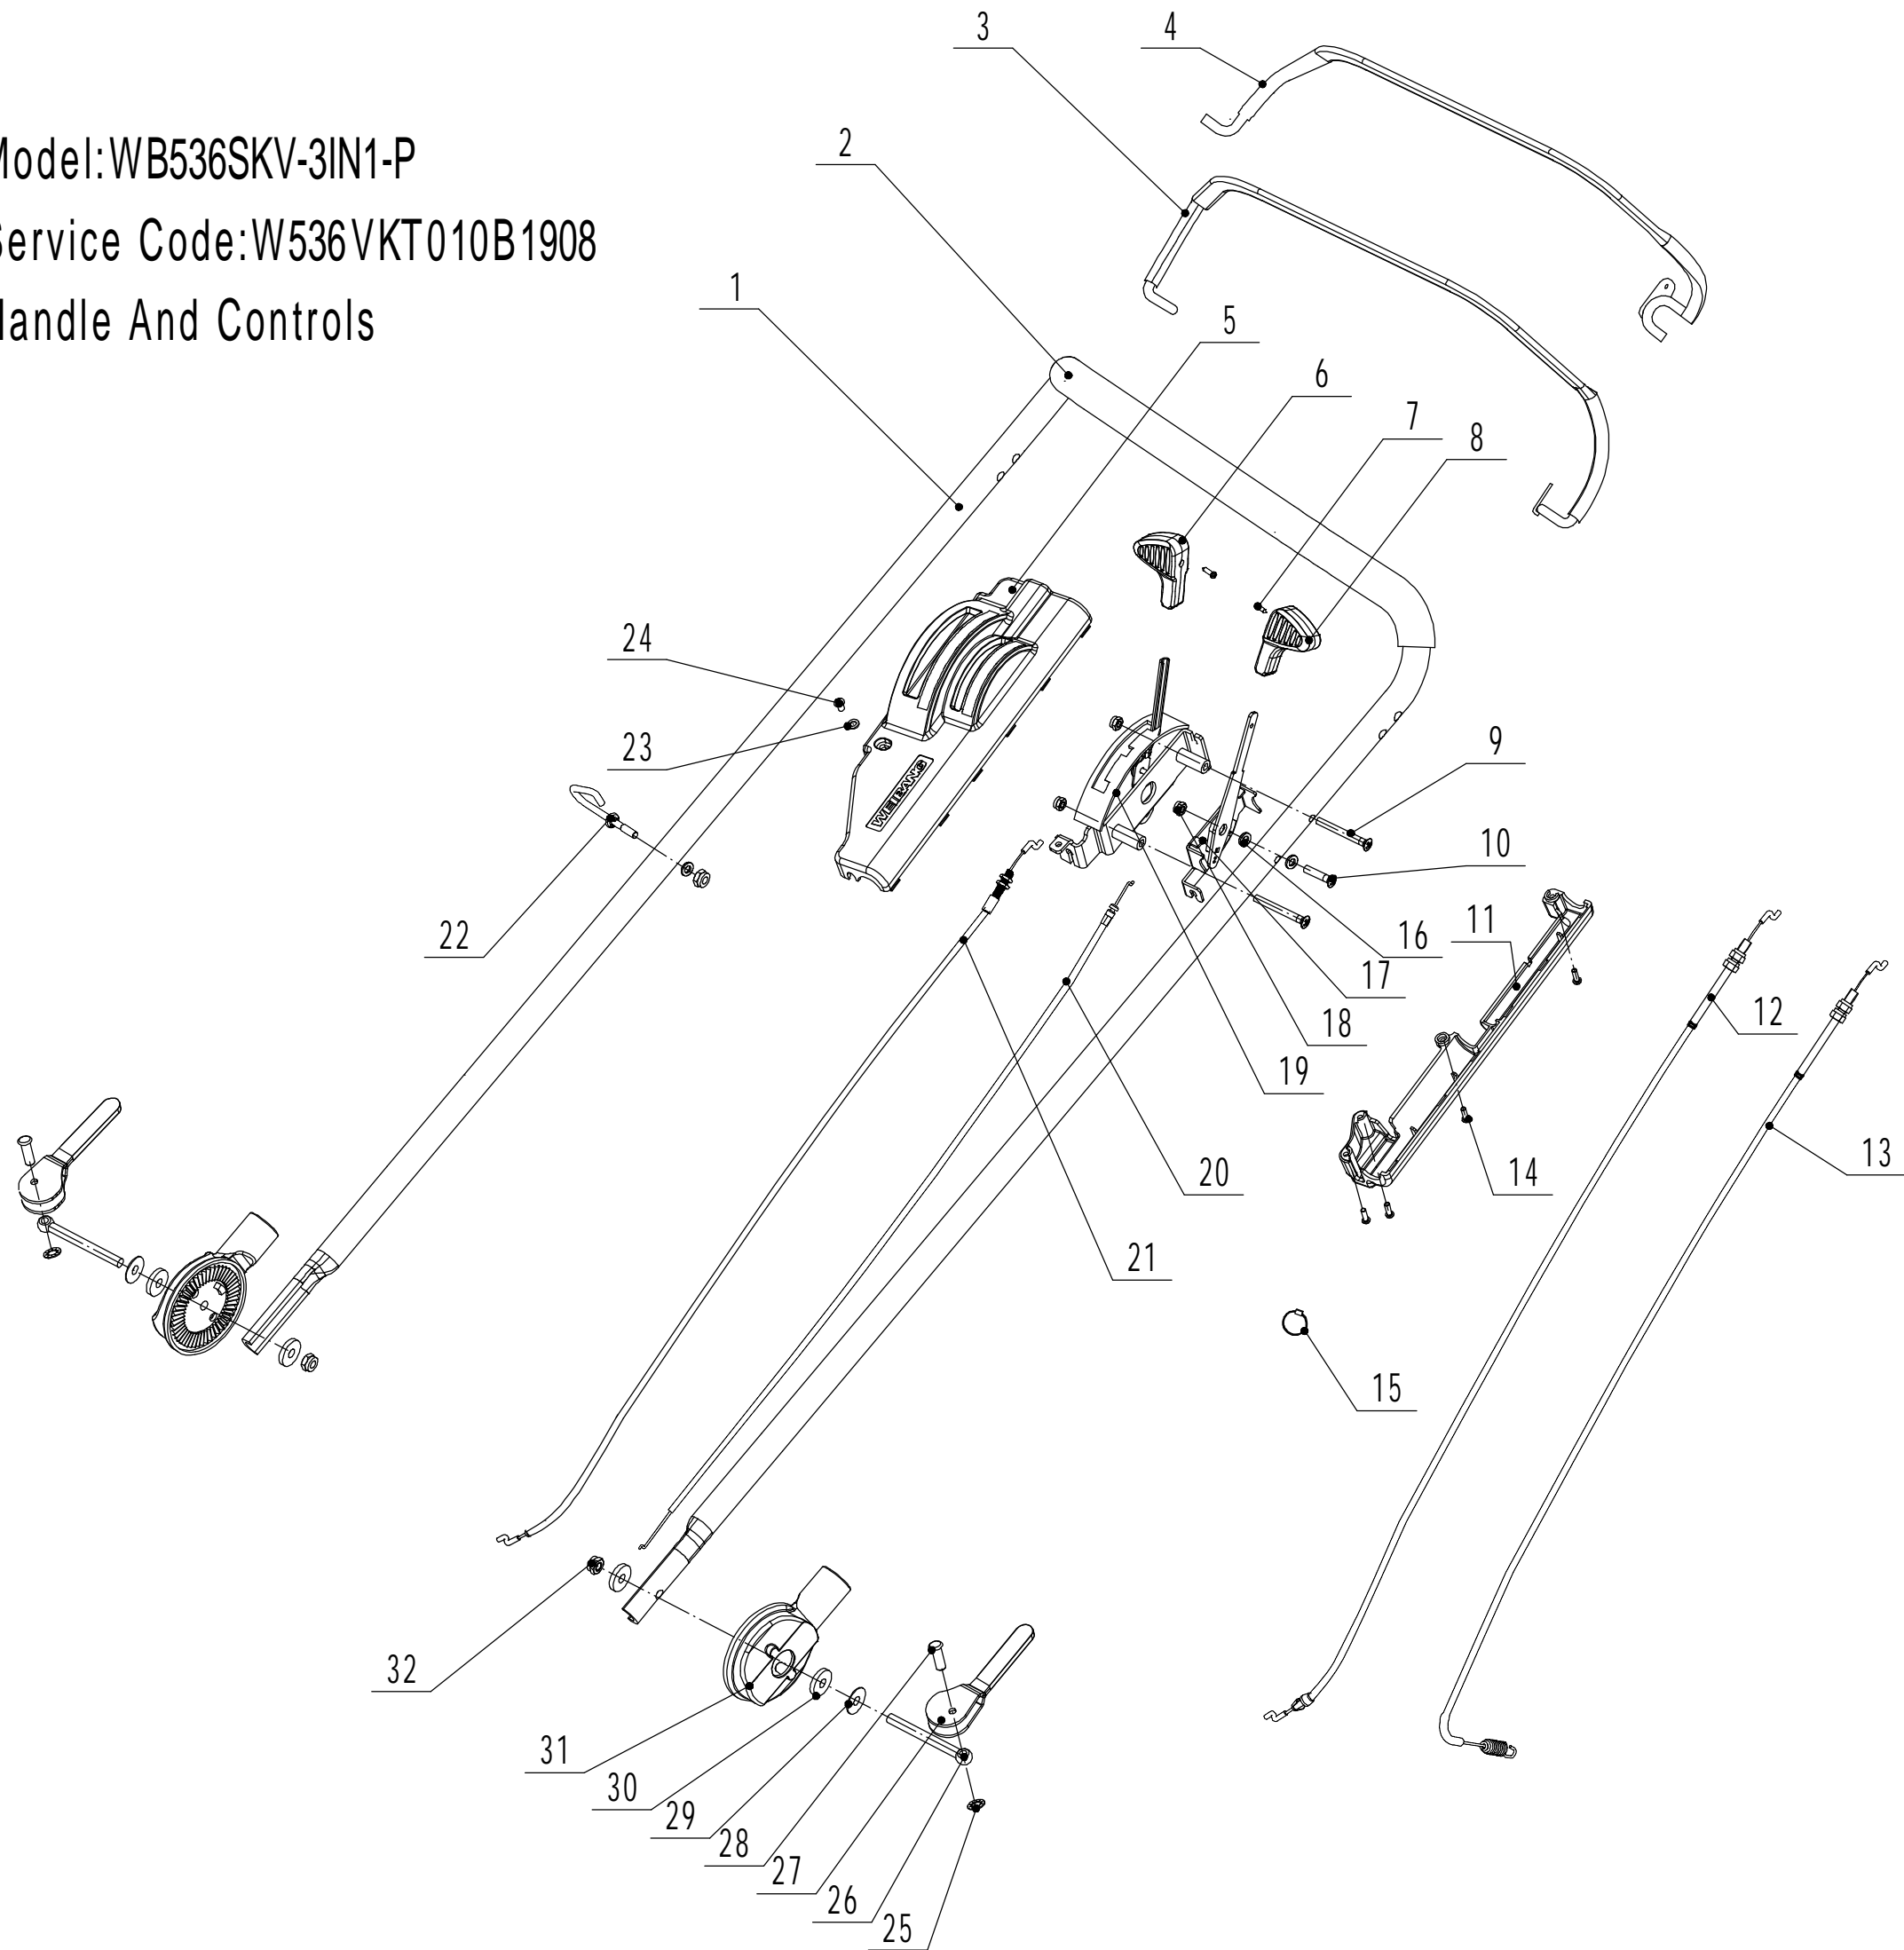

Model:WB536SKV-3IN1-P

Service Code:W536VKT010B1908

Handle And Controls

Part 6- Grasscatcher Spare parts		
No.	ID Zboží	Název
1	GM53C01000001B/44	Handle
2	GM56E010000081	Handle Sheath
3	5320511030S/40	Clutch Lever Weldment
4	5320503020S/40	Brake Lever Weldment
5	5020501030S	Control Box Upper Cover
6	5380508010	Speed Control Grip
7	0106003013	Screw - ST2.9x13
8	5380510010	Throttle Grip
9	0108006060	Screw - M6x60
10	0108006050	Screw - M6x45
11	5020501040S	Control Box Lower Cover
12	BS120-1280	Brake Cable
13	LH180-1150-P	Clutch Calbe
14	0113040018	Screw - M4x18
15	ZD8/200	Ties - 8x200
16	0301006000	Spacer Φ6
17	5380512010	Throttle Bracket
18	0202006000	Lock Nut - M6
19	5020501050S	Speed Control Bracket
20	YM95-1140-B	Throttle Cable
21	TX149-1000-P	Speed Control Cable
22	4510511010/01	Hook
23	0301005000	Spacer Φ5
24	0104005012	Cross Slot Bolt - M5x12
25	4510114030	Fix Cap
26	GM48S000000100	Connecting Bolt
27	GM56A100400000	Lock Lever
28	0801008025	Axis Pin
29	GM56A100000040/04	Anti-Friction Spacer
30	GM56A100000050/01	Spacer
31	GM48S030200000	Tooth Disc Kit
32	0203008000	Lock Nut - M8