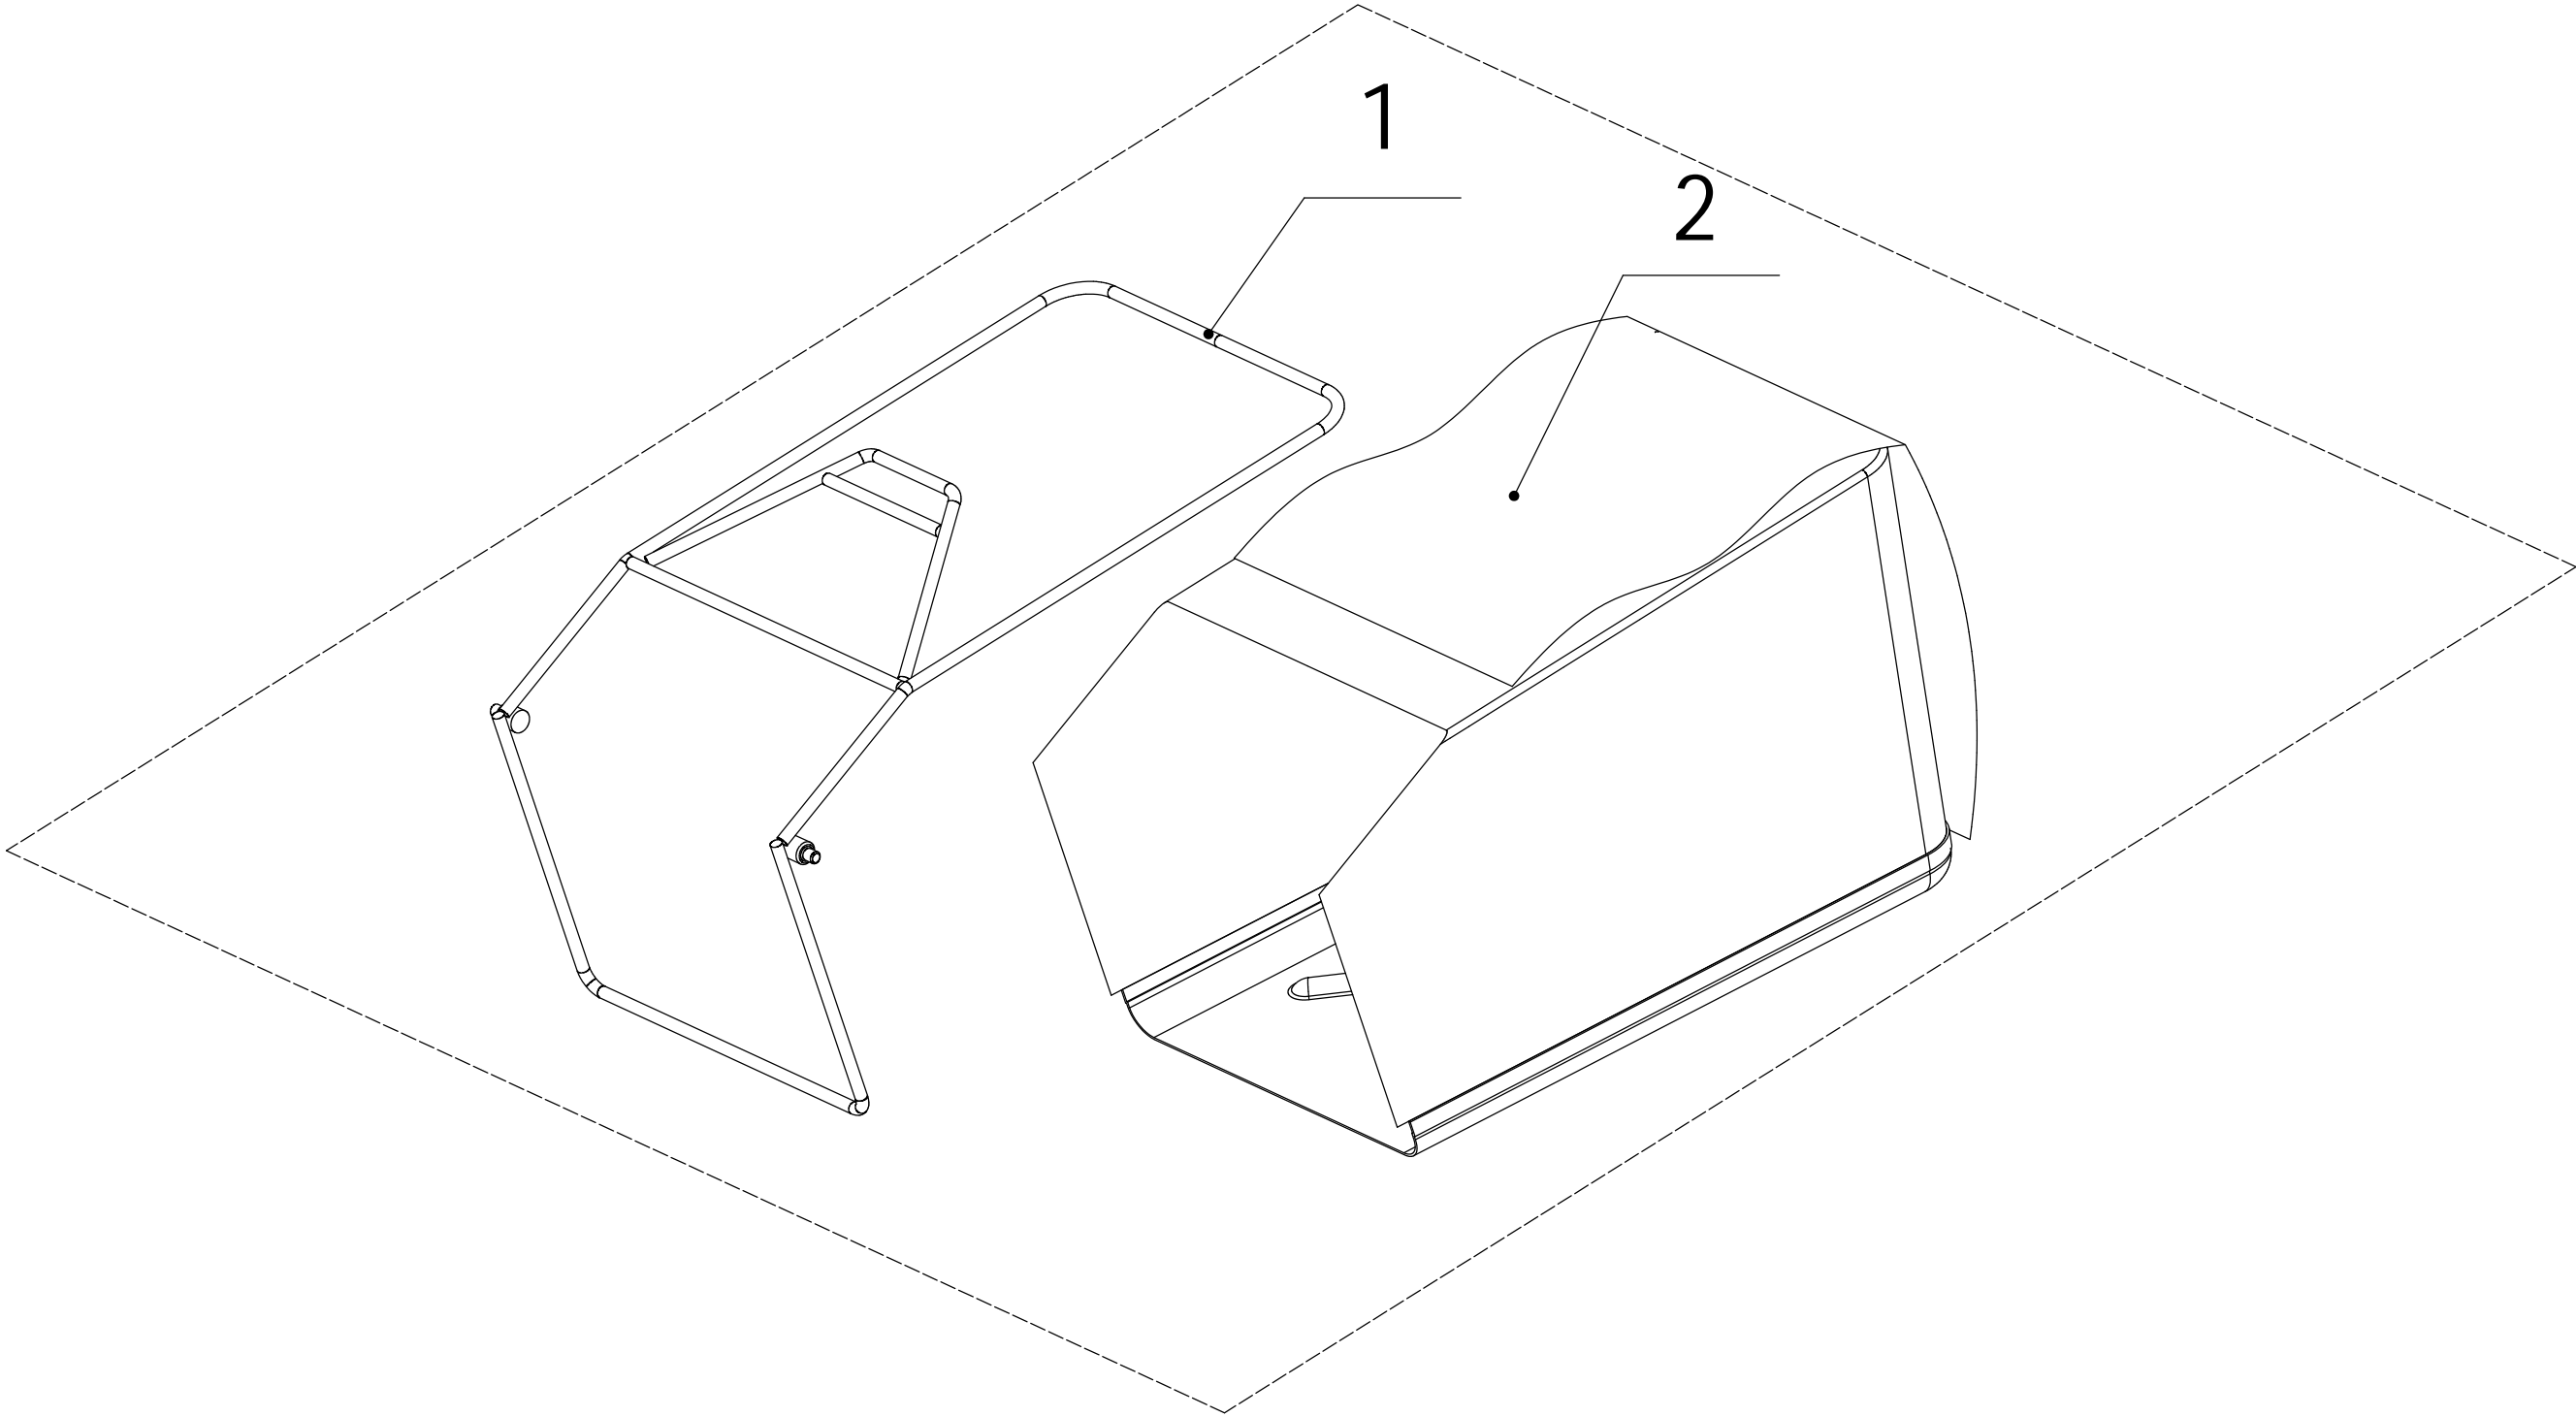

Model:WB536SKV-3IN1-P
Service code:W536VKT010B1908
Grass Catcher

Part 7- Grasscatcher Spare parts		
No.	ID Zboží	Název
1	5360602010T/22	Grass Bag Frame
2	5360603010T/84	Grass Bag