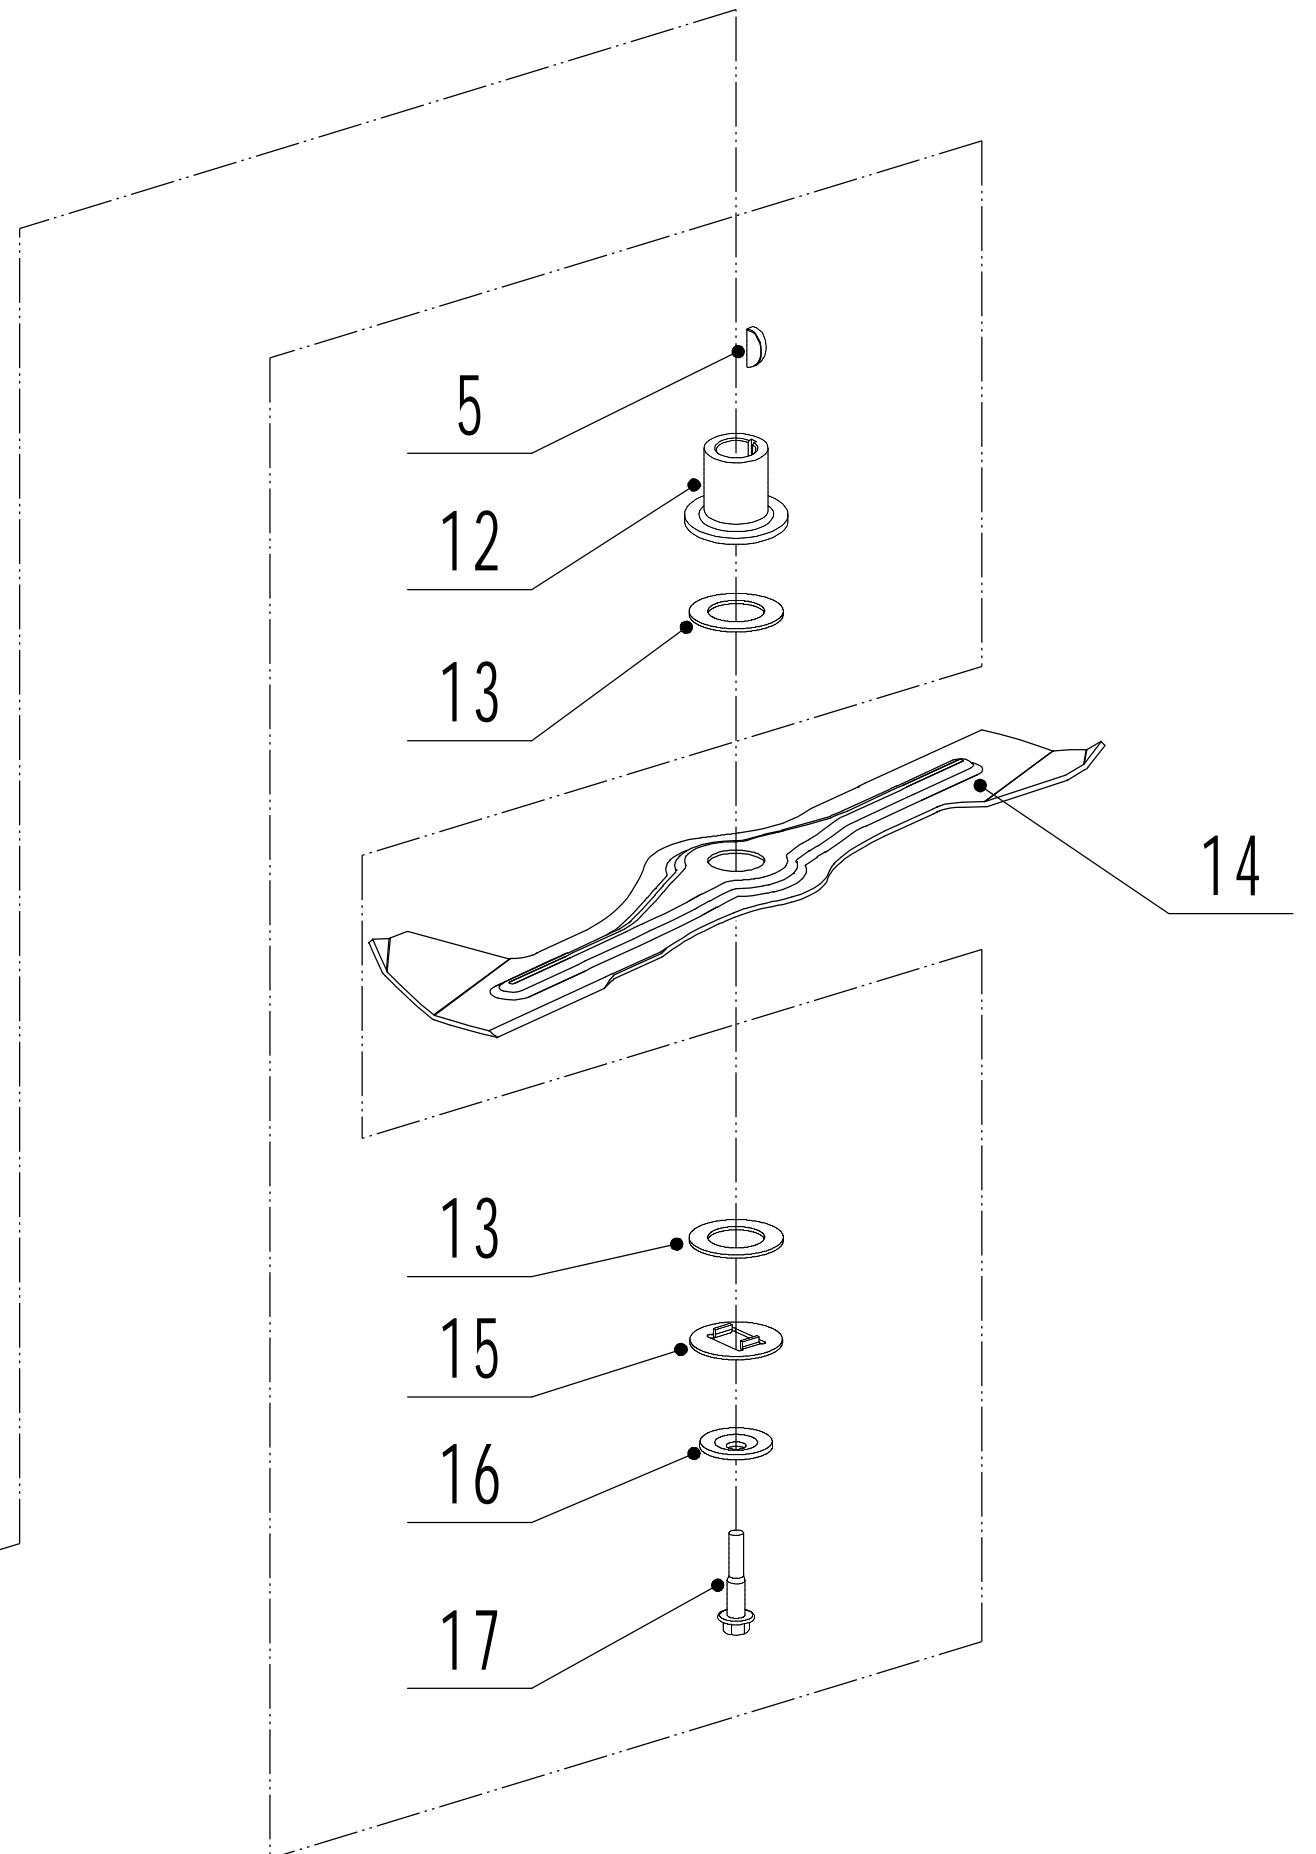

Model:WB536SKV-3IN1-P

Service code:W536VKT010B1908

Blade System

Part 3- Grasscatcher Spare parts		
No.	ID Zboží	Název
1	5360111010/02	Engine Washer 1
2	5360112010/02	Engine Washer 2
3	5320115010	ST Screw - 3/8x16x25
4	5320119011	V Belt - V10x805 (40°)
5	4510401010	Key
6	5020402070/02	Engine Pulley
7	0105006006	Locking Screw - M6x6
8	5360113010	Belt Shield
9	0302006000	Big Flat Washer - M6
10	0202006000	Lock Nut - M6
12	5320404020/02	Adaptor
13	5310402010	Friction Disc
14	5310403010	Blade
15	5310404010/02	Locking Disc
16	5310406010/04	Dish Washer
17	5320405011	Central Bolt - 3/8x24x55