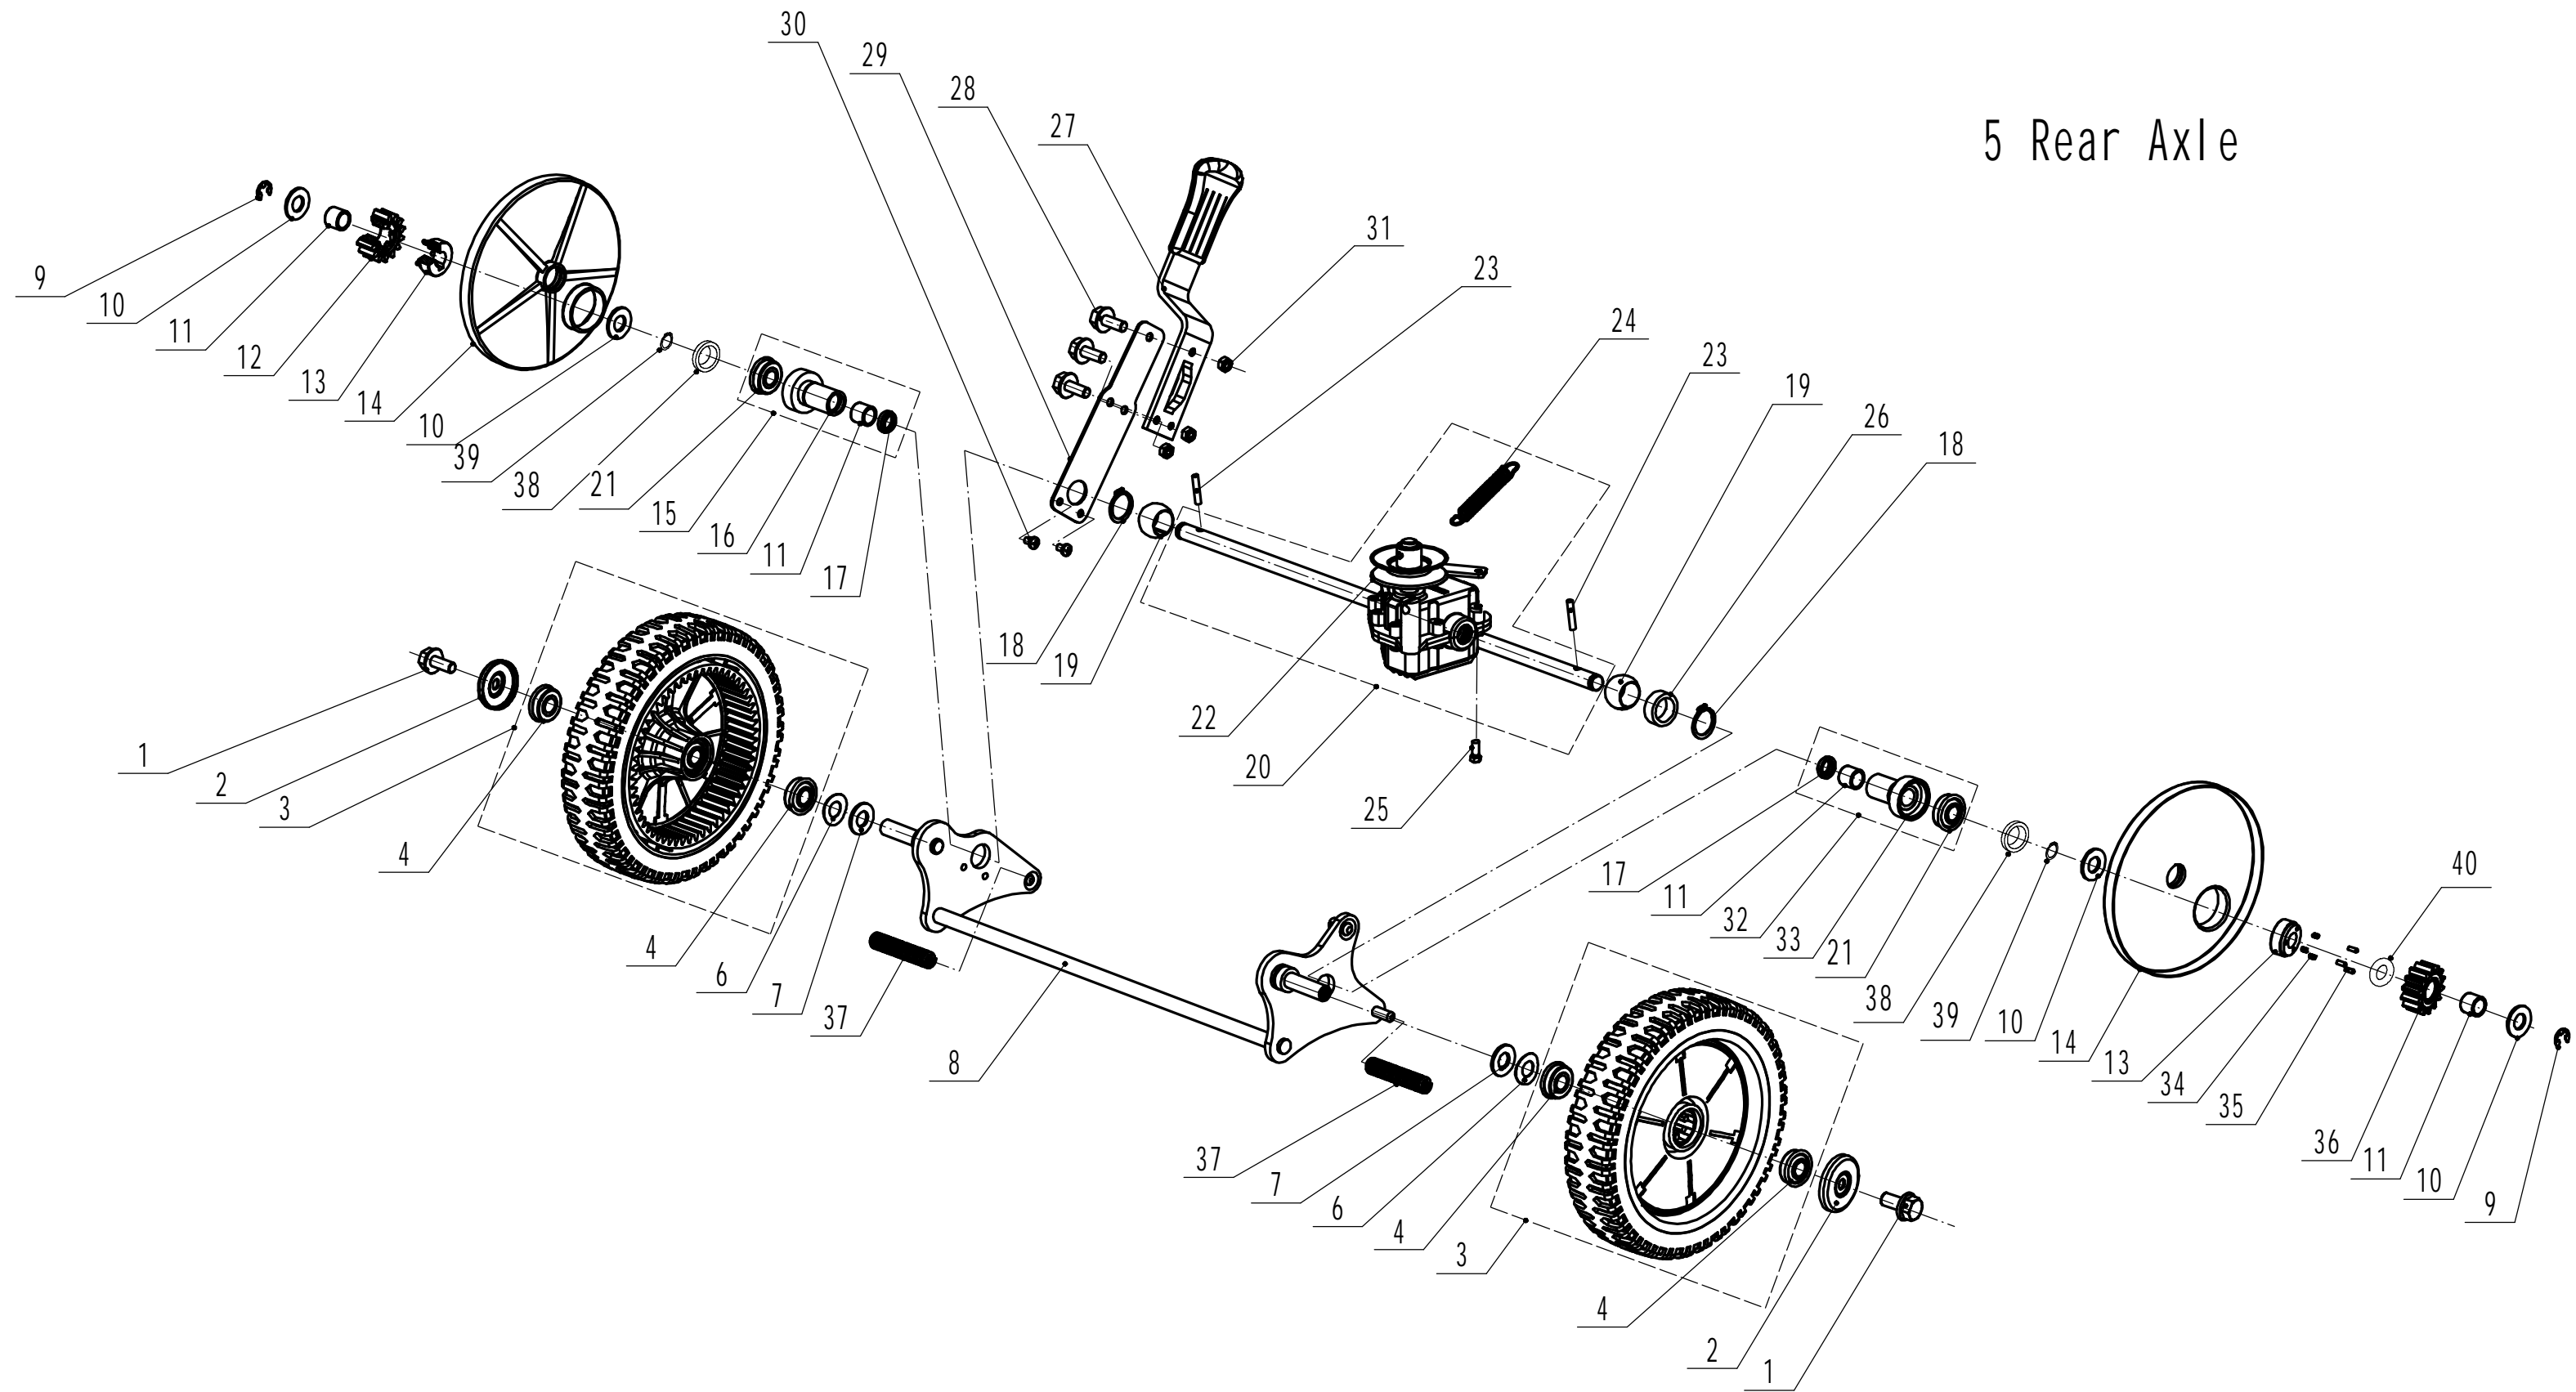

# 4 Front Axle

<b>Part 4- Grasscatcher Spare parts</b>		
<b>No.</b>	<b>ID Zboží</b>	<b>Název</b>
1	0102008016	Bolt - M8x16
2	48R0210012/01	Wheel Cap
3	5340206011/40	8" AL Wheel
4	5310213010	Bearing
6	5310211010/02	Spring Washer
7	5310210010/02	Spacer
8	GM53F020100000/01	Front Axle
9	5310209010	Spherical Bearing
10	GM53A020000010	Scraper

# 5 Rear Axle

**Part 5- Grasscatcher Spare parts**

No.	ID Zboží	Název
1	0102008016	Bolt - M8x16
2	48R0210012/01	Wheel Cap
3	5340309011/40	Al wheel- 9"
4	5310213010	Bearing
6	5310211010/02	Spacer
7	5310210010/02	Washer
8	GM53F030100000/01	Rear Axle
9	1301009000	E-Clip - M9
10	5020311010/04	Spacer
11	5320326010P	Bearing
12	HQ000100020	Drive Pinion - R/H
13	HQ000100050	Ratchet
14	5340312010	Dustproof Shield
15	Y065321	Right Bearing Sheath Assembly
16	5320325020/02	Right Bearing Sheath
17	5320327010	Dustproof Ring
18	1001020000	Check Ring - M20
19	5320328010	Spherical Bearing
20	Y20536M	Transmission Assembly
21	R8-2RS	Bearing
22	4540318010	Gearbox Pulley
23	HQ000100060	Pin For Ratchet
24	4820317010	Gearbox Sping
25	0101006020	Hex Head Bolt - M6x20
26	5020310010/02	Rear Transmission Partition
27	5360310010/40	Adjustment Lever
28	0101006014	Bolt - M6x14
29	5360311010/22	Spring Of Adjustment Lever
30	0113005008	Screw - M5x8
31	02020060000	Lock Nut - M6
32	Y065320	Left Bearing Sheath Assembly
33	5320324020/02	Right Bearing Sheath
34	HQ000100040	Spring - Drive Pinion
35	HQ000100030	Pin - Drive Pinion
36	HQ000100010	Drive Pinion - L/H
37	GM53A020000010	Scraper
38	GM48S010000010	Spacer
39	1001012000	Circlip - M12
40	1401025015	O-ring