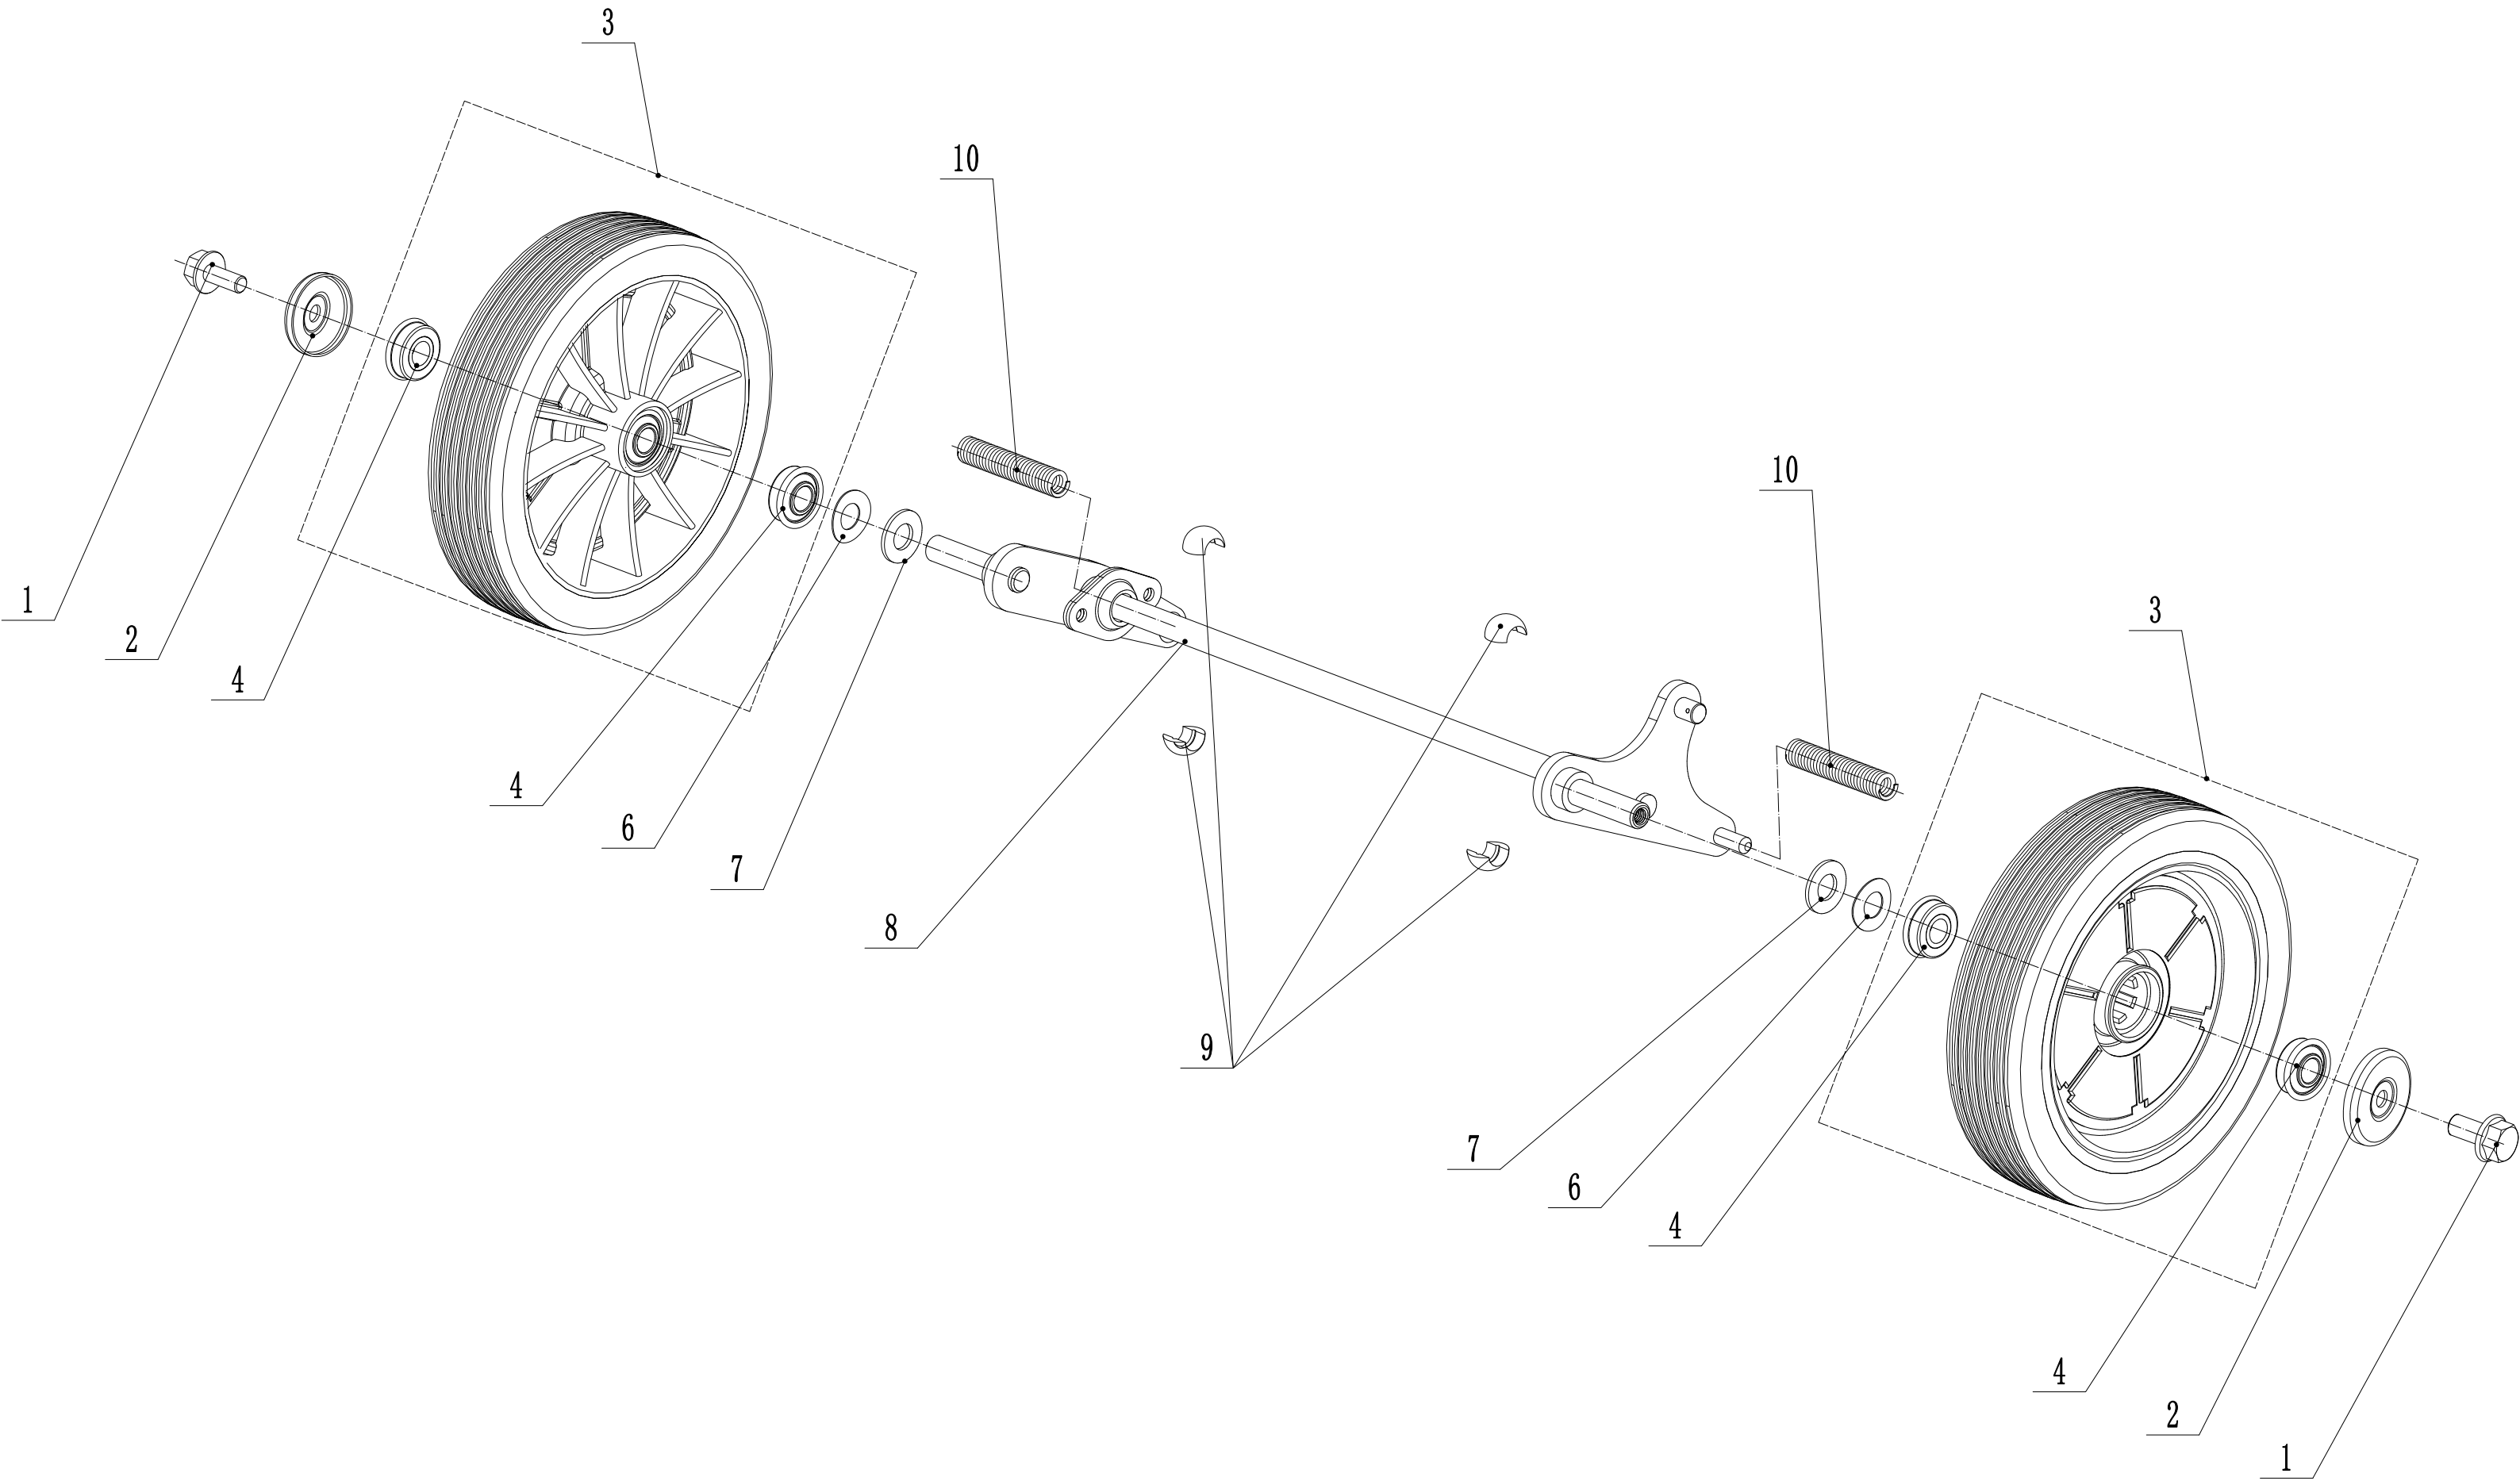

# 2 Main Body

<b>Part 2- Grasscatcher Spare parts</b>		
<b>No.</b>	<b>ID Zboží</b>	<b>Název</b>
1	GM53A040000000/40	Bumper
2	0202006000	Lock Nut - M6
3	0102006018	Bolt - M6x18
4	GM53F010000000/49	Chassis
5	0102006012	Bolt - M6x12
6	5320114020/01	Bearing Holder
7	GM53A000000080	Trailing Flap
8	4510112020/02	Rod - Trailing Flap
9	0104006016	Screw - M6x16
10	GM53A000000030/01	Graduator
11	0106004010	Screw - ST4.2x10
12	GM53A000000020	Rear Shield
13	0301010000	Washer - M10
14	5320333010	Check Ring
15	GM53A000000040/40	Connecting Rod
16	GM53F000000010/01	Spring - Connecting Rod
17	0104005012	Screw - M5x12
18	AVSA000000040/22	Tooth Disc
19	0202005000	Lock Nut - M5

# 3 Blade System

<b>Part 3- Grasscatcher Spare parts</b>		
<b>No.</b>	<b>ID Zboží</b>	<b>Název</b>
1	GM53A050000000	Engine Base
2	GM53A000000070/02	Bolt
3	VB53M10/845	Belt - V10x805
4	4510401010	Key
5	0105006006	Screw - M6x6
6	5020402070/02	Pulley
7	GM53A000000050/02	Adaptor
8	6006/2RS	Bearing
9	GM53A000000120	Wave Washer
10	GM53A000000010	Spindle Bracket
11	0204014000	Lock Nut - M14
12	GM53A000000060/02	Spacer
13	GM53A000000110/22	Blade
14	4510407010/04	Spring Washer
15	XYJ-200011	Blade Bolt

# 4 Front Axle

<b>Part 4- Grasscatcher Spare parts</b>		
<b>No.</b>	<b>ID Zboží</b>	<b>Název</b>
1	0102008016	Bolt - M8x16
2	48R0210012/01	Wheel Cap
3	5340206011/40	8" AL Wheel
4	5310213010	Bearing
6	5310211010/02	Spring Washer
7	5310210010/02	Spacer
8	GM53F020100000/01	Front Axle
9	5310209010	Spherical Bearing
10	GM53A020000010	Scraper