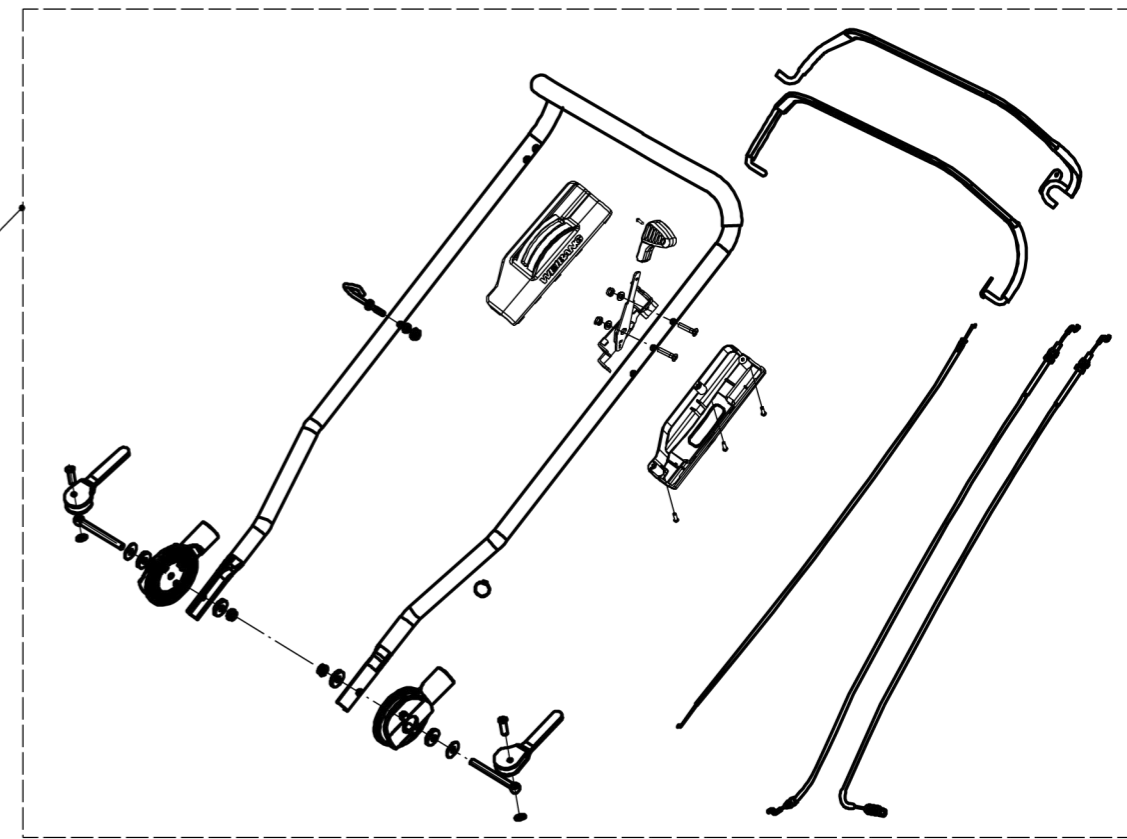

# 2 Main Body

<b>Part 2- Grasscatcher Spare parts</b>		
<b>No.</b>	<b>ID Zboží</b>	<b>Název</b>
1	GM53A040000000/40	Bumper
2	0202006000	Lock Nut - M6
3	0102006018	Bolt - M6x18
4	GM53F010000000/49	Chassis
5	0102006012	Bolt - M6x12
6	5320114020/01	Bearing Holder
7	GM53A000000080	Trailing Flap
8	4510112020/02	Rod - Trailing Flap
9	0104006016	Screw - M6x16
10	GM53A000000030/01	Graduator
11	0106004010	Screw - ST4.2x10
12	GM53A000000020	Rear Shield
13	0301010000	Washer - M10
14	5320333010	Check Ring
15	GM53A000000040/40	Connecting Rod
16	GM53F000000010/01	Spring - Connecting Rod
17	0104005012	Screw - M5x12
18	AVSA000000040/22	Tooth Disc
19	0202005000	Lock Nut - M5

# 4 Front Axle

<b>Part 4- Grasscatcher Spare parts</b>		
<b>No.</b>	<b>ID Zboží</b>	<b>Název</b>
1	0102008016	Bolt - M8x16
2	48R0210012/01	Wheel Cap
3	5340206011/40	8" AL Wheel
4	5310213010	Bearing
6	5310211010/02	Spring Washer
7	5310210010/02	Spacer
8	GM53F020100000/01	Front Axle
9	5310209010	Spherical Bearing
10	GM53A020000010	Scraper