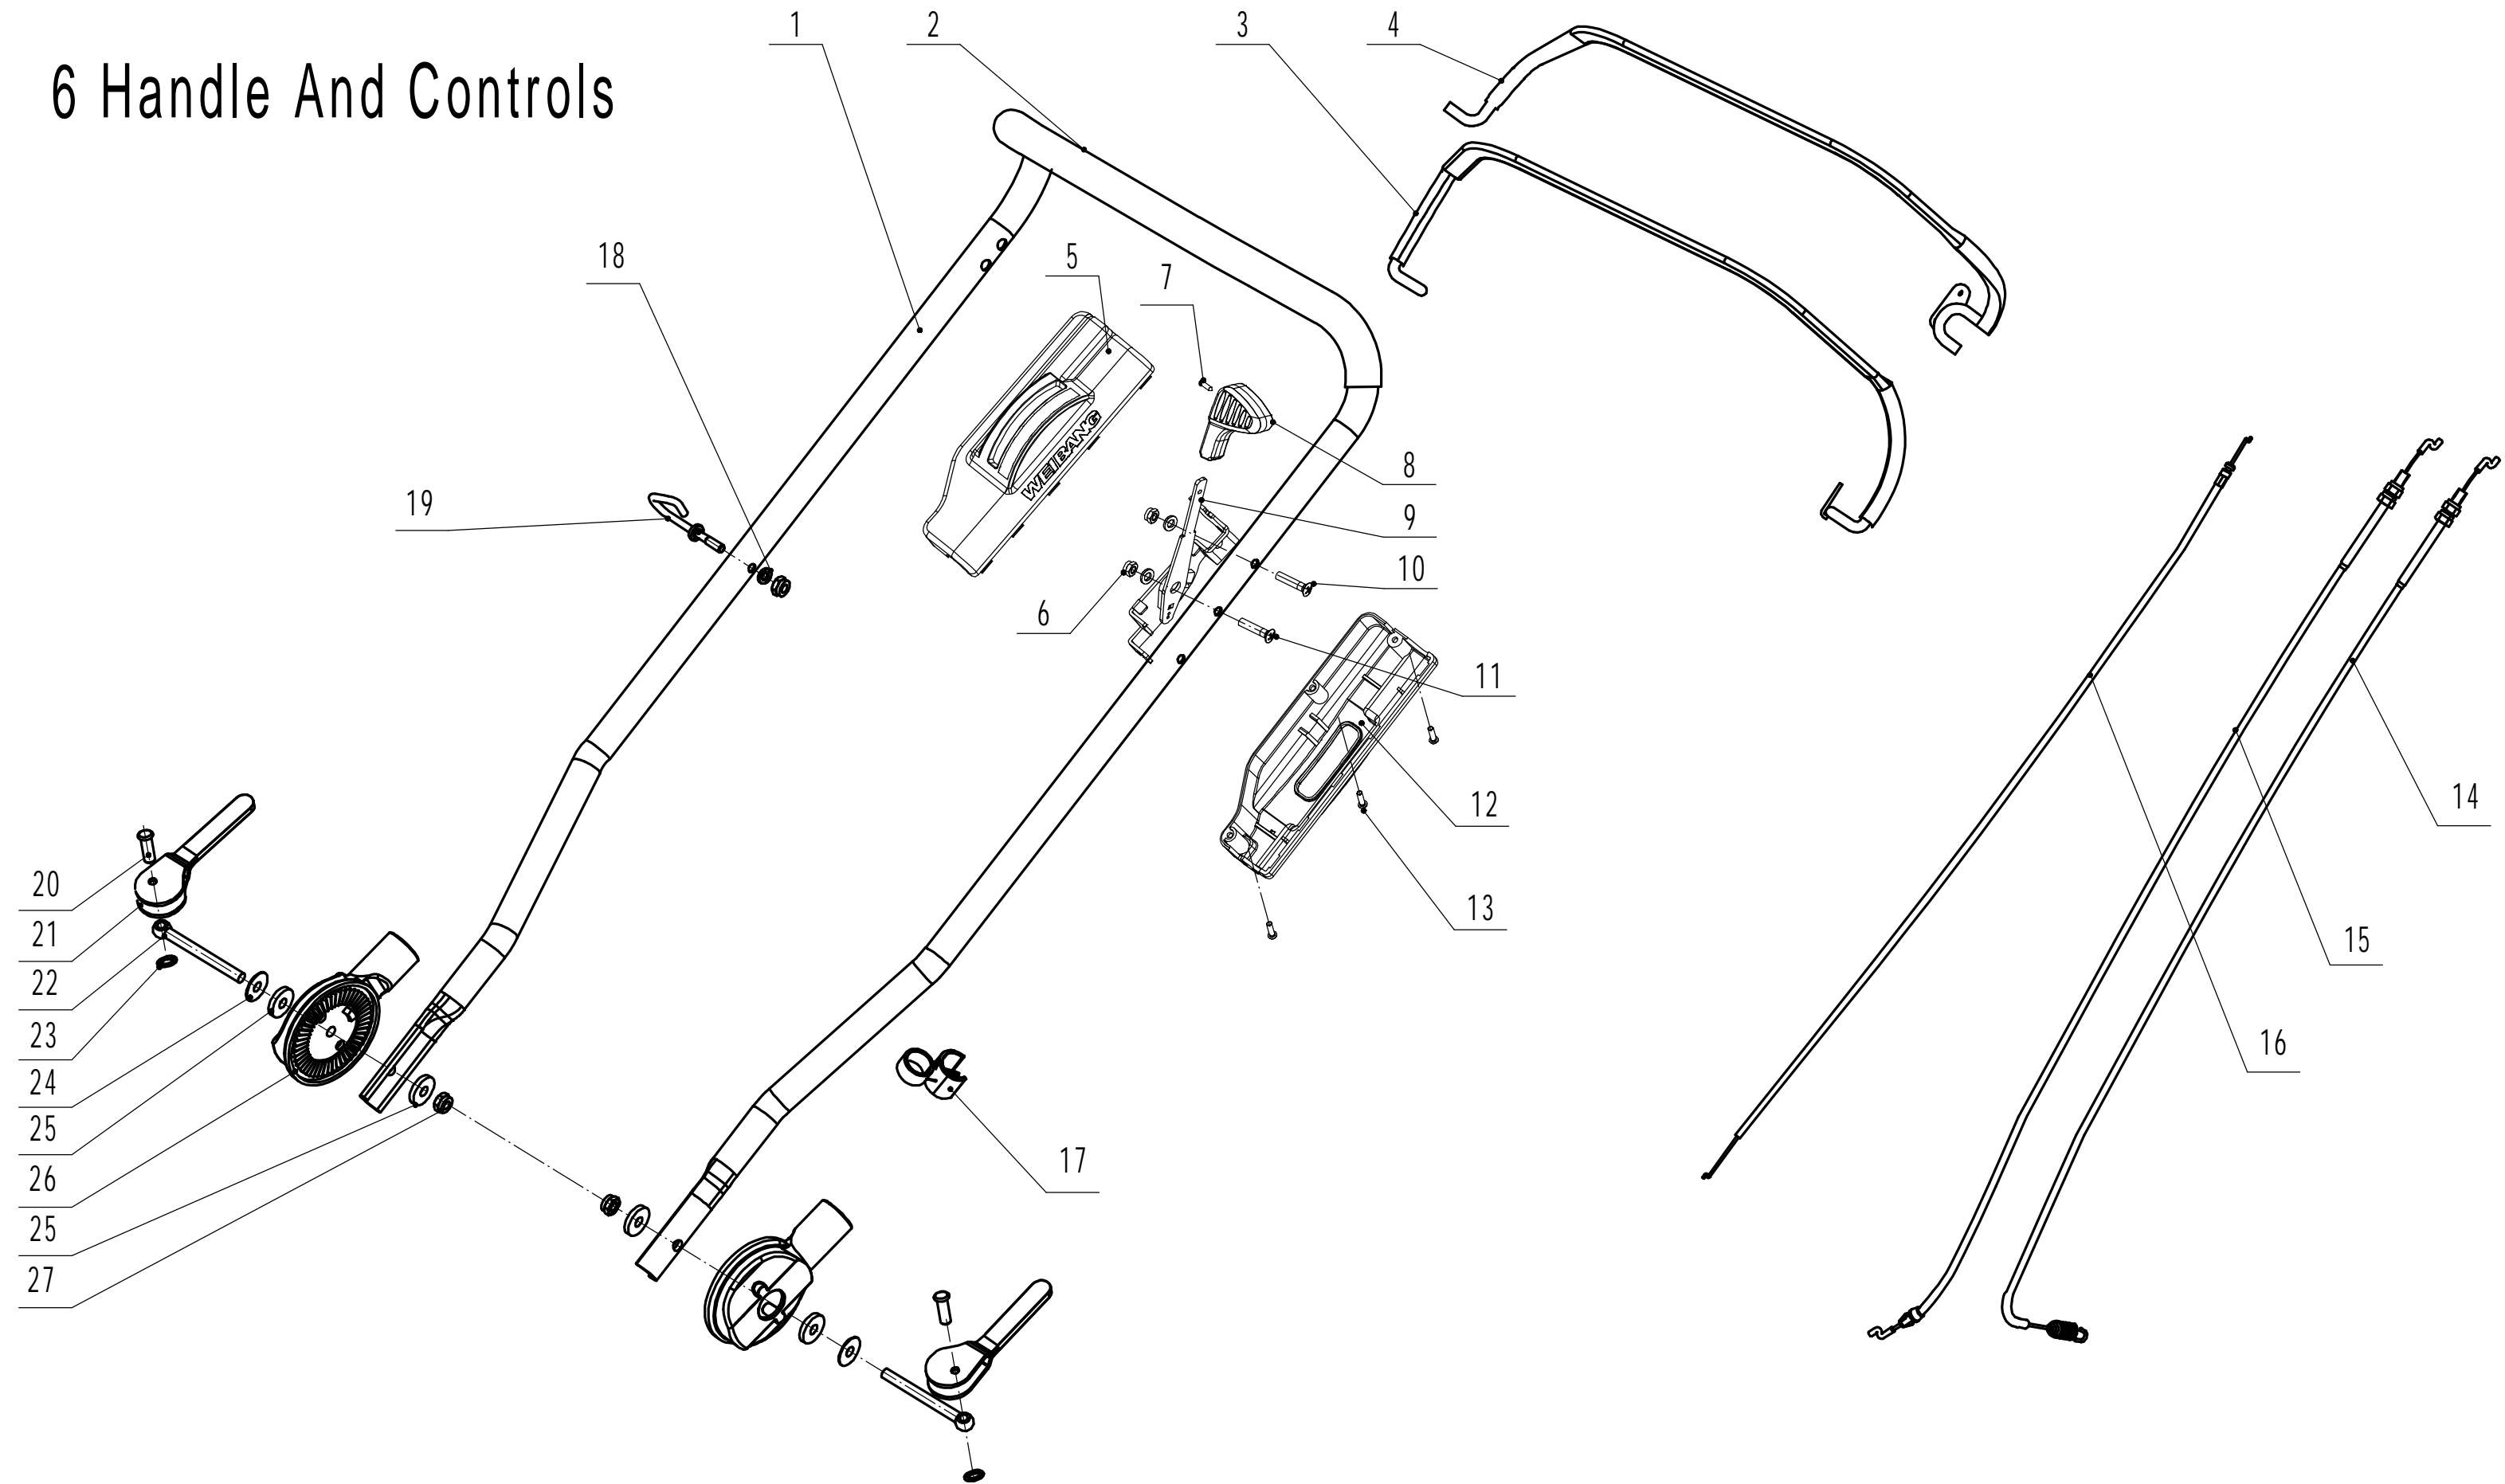

6 Handle And Controls

Part 6- Grasscatcher Spare parts		
No.	ID Zboží	Název
1	GM53F09000010/49	Handle
2	GM56E010000081	Handle Sheath
3	5320511030S/40	Clutch Lever
4	5320503020S/40	OPC Lever
5	GM46E050000030	Throttle Control Box Upper Cover
6	0202006000	Lock Nut - M6
7	0106003013	Screw - ST2.9x13
8	5380510010	Throttle Control Grip
9	GM46E050100000	Throttle Control Bracket
10	0108006040	Screw - M6x40
11	0108006050	Screw - M6x50
12	GM46E050000040	Throttle Control Box Lower Cover
13	0113040018	Screw - ST4x18
14	LH189-1360	Clutch Cable
15	BS120-1140	Brake Cable
16	YM72-1115-A	Throttle Cable
17	4560116010	Nylon circlip
18	0301006000	Washer - M6
19	4510511010/01	Hook - Starter Rope
20	0801008025	Axis Pin - 8x25
21	GM56A100400000	Lock Lever
22	GM48S000000100	Connecting Bolt
23	4510114030	Fix Cap
24	GM56A100000040/04	Spacer
25	GM56A100000050/01	Spacer
26	GM48S030200000	Tooth Disc Kit
27	0203008000	Lock Nut-M8