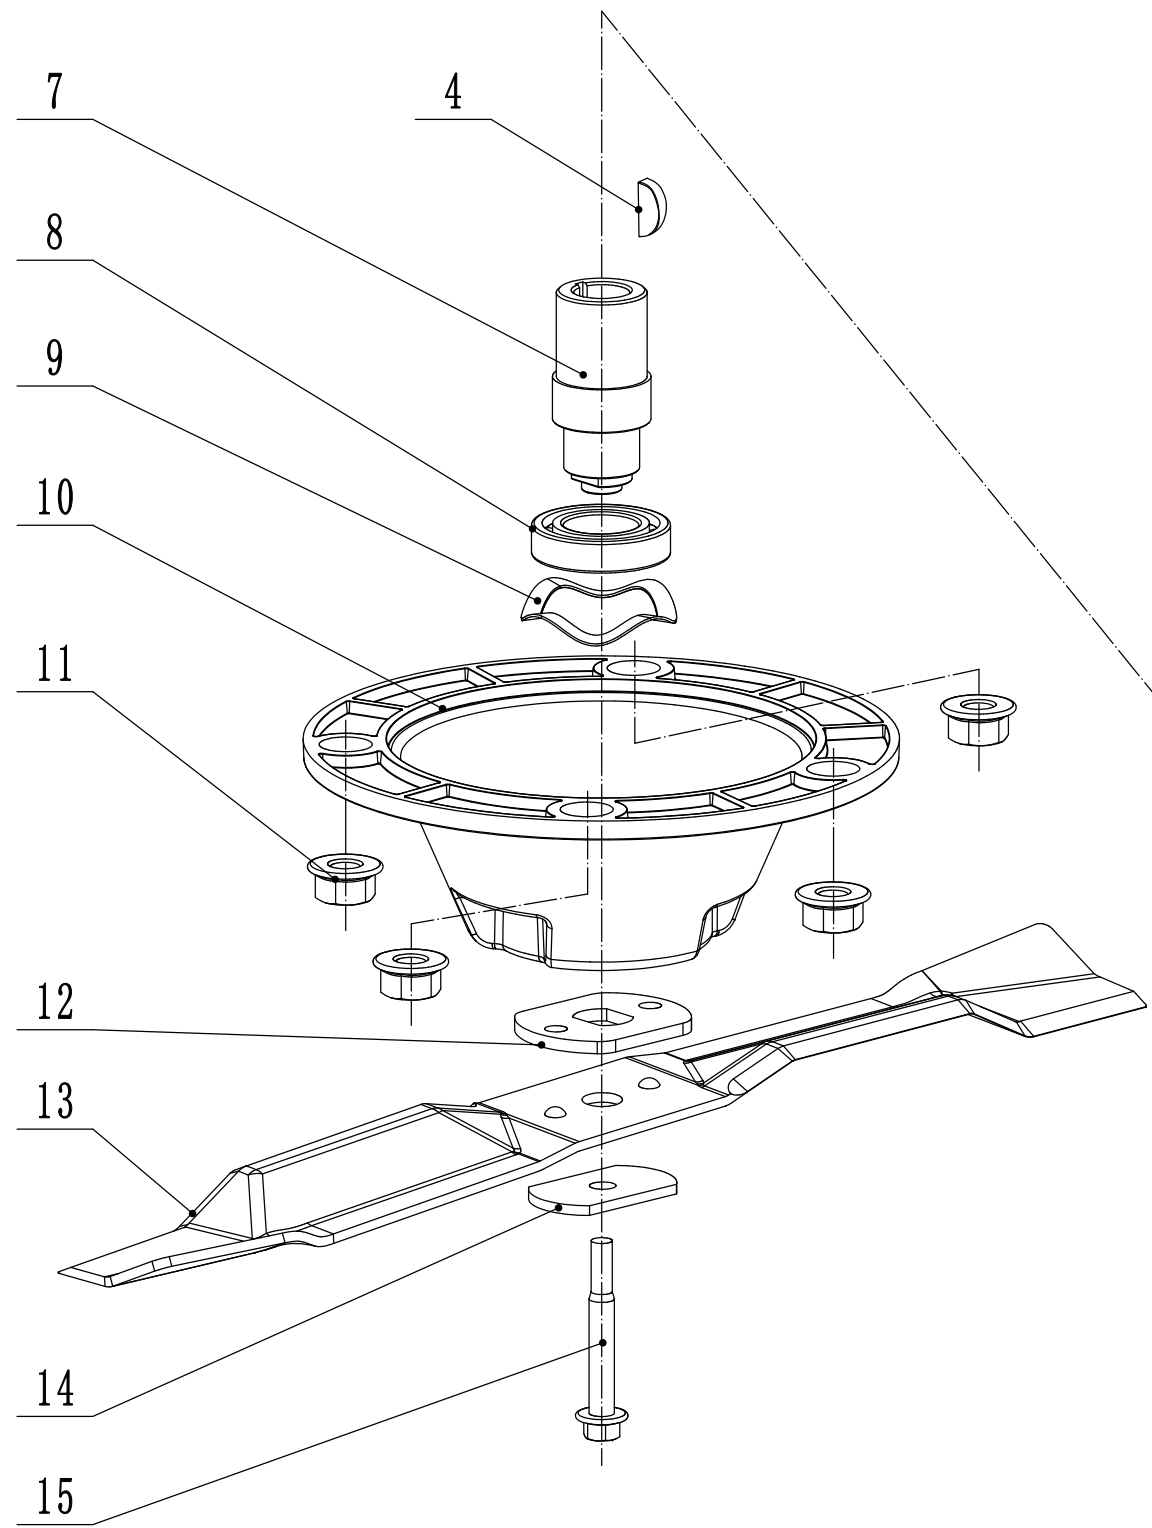

# 2 Main Body

<b>Part 2- Grasscatcher Spare parts</b>		
<b>No.</b>	<b>ID Zboží</b>	<b>Název</b>
1	GM53A040000000/40	Bumper
2	0202006000	Lock Nut - M6
3	0102006018	Bolt - M6x18
4	GM53F010000000/49	Chassis
5	0102006012	Bolt - M6x12
6	5320114020/01	Bearing Holder
7	GM53A000000080	Trailing Flap
8	4510112020/02	Rod - Trailing Flap
9	0104006016	Screw - M6x16
10	GM53A000000030/01	Graduator
11	0106004010	Screw - ST4.2x10
12	GM53A000000020	Rear Shield
13	0301010000	Washer - M10
14	5320333010	Check Ring
15	GM53A000000040/40	Connecting Rod
16	GM53F000000010/01	Spring - Connecting Rod
17	0104005012	Screw - M5x12
18	AVSA000000040/22	Tooth Disc
19	0202005000	Lock Nut - M5

# 3 Blade System

<b>Part 3- Grasscatcher Spare parts</b>		
<b>No.</b>	<b>ID Zboží</b>	<b>Název</b>
1	GM53A050000000	Engine Base
2	GM53A000000070/02	Bolt
3	VB53M10/845	Belt - V10x805
4	4510401010	Key
5	0105006006	Screw - M6x6
6	5020402070/02	Pulley
7	GM53A000000050/02	Adaptor
8	6006/2RS	Bearing
9	GM53A000000120	Wave Washer
10	GM53A000000010	Spindle Bracket
11	0204014000	Lock Nut - M14
12	GM53A000000060/02	Spacer
13	GM53A000000110/22	Blade
14	4510407010/04	Spring Washer
15	XYJ-200011	Blade Bolt

# 4 Front Axle

<b>Part 4- Grasscatcher Spare parts</b>		
<b>No.</b>	<b>ID Zboží</b>	<b>Název</b>
1	0102008016	Bolt - M8x16
2	48R0210012/01	Wheel Cap
3	5340206011/40	8" AL Wheel
4	5310213010	Bearing
6	5310211010/02	Spring Washer
7	5310210010/02	Spacer
8	GM53F020100000/01	Front Axle
9	5310209010	Spherical Bearing
10	GM53A020000010	Scraper