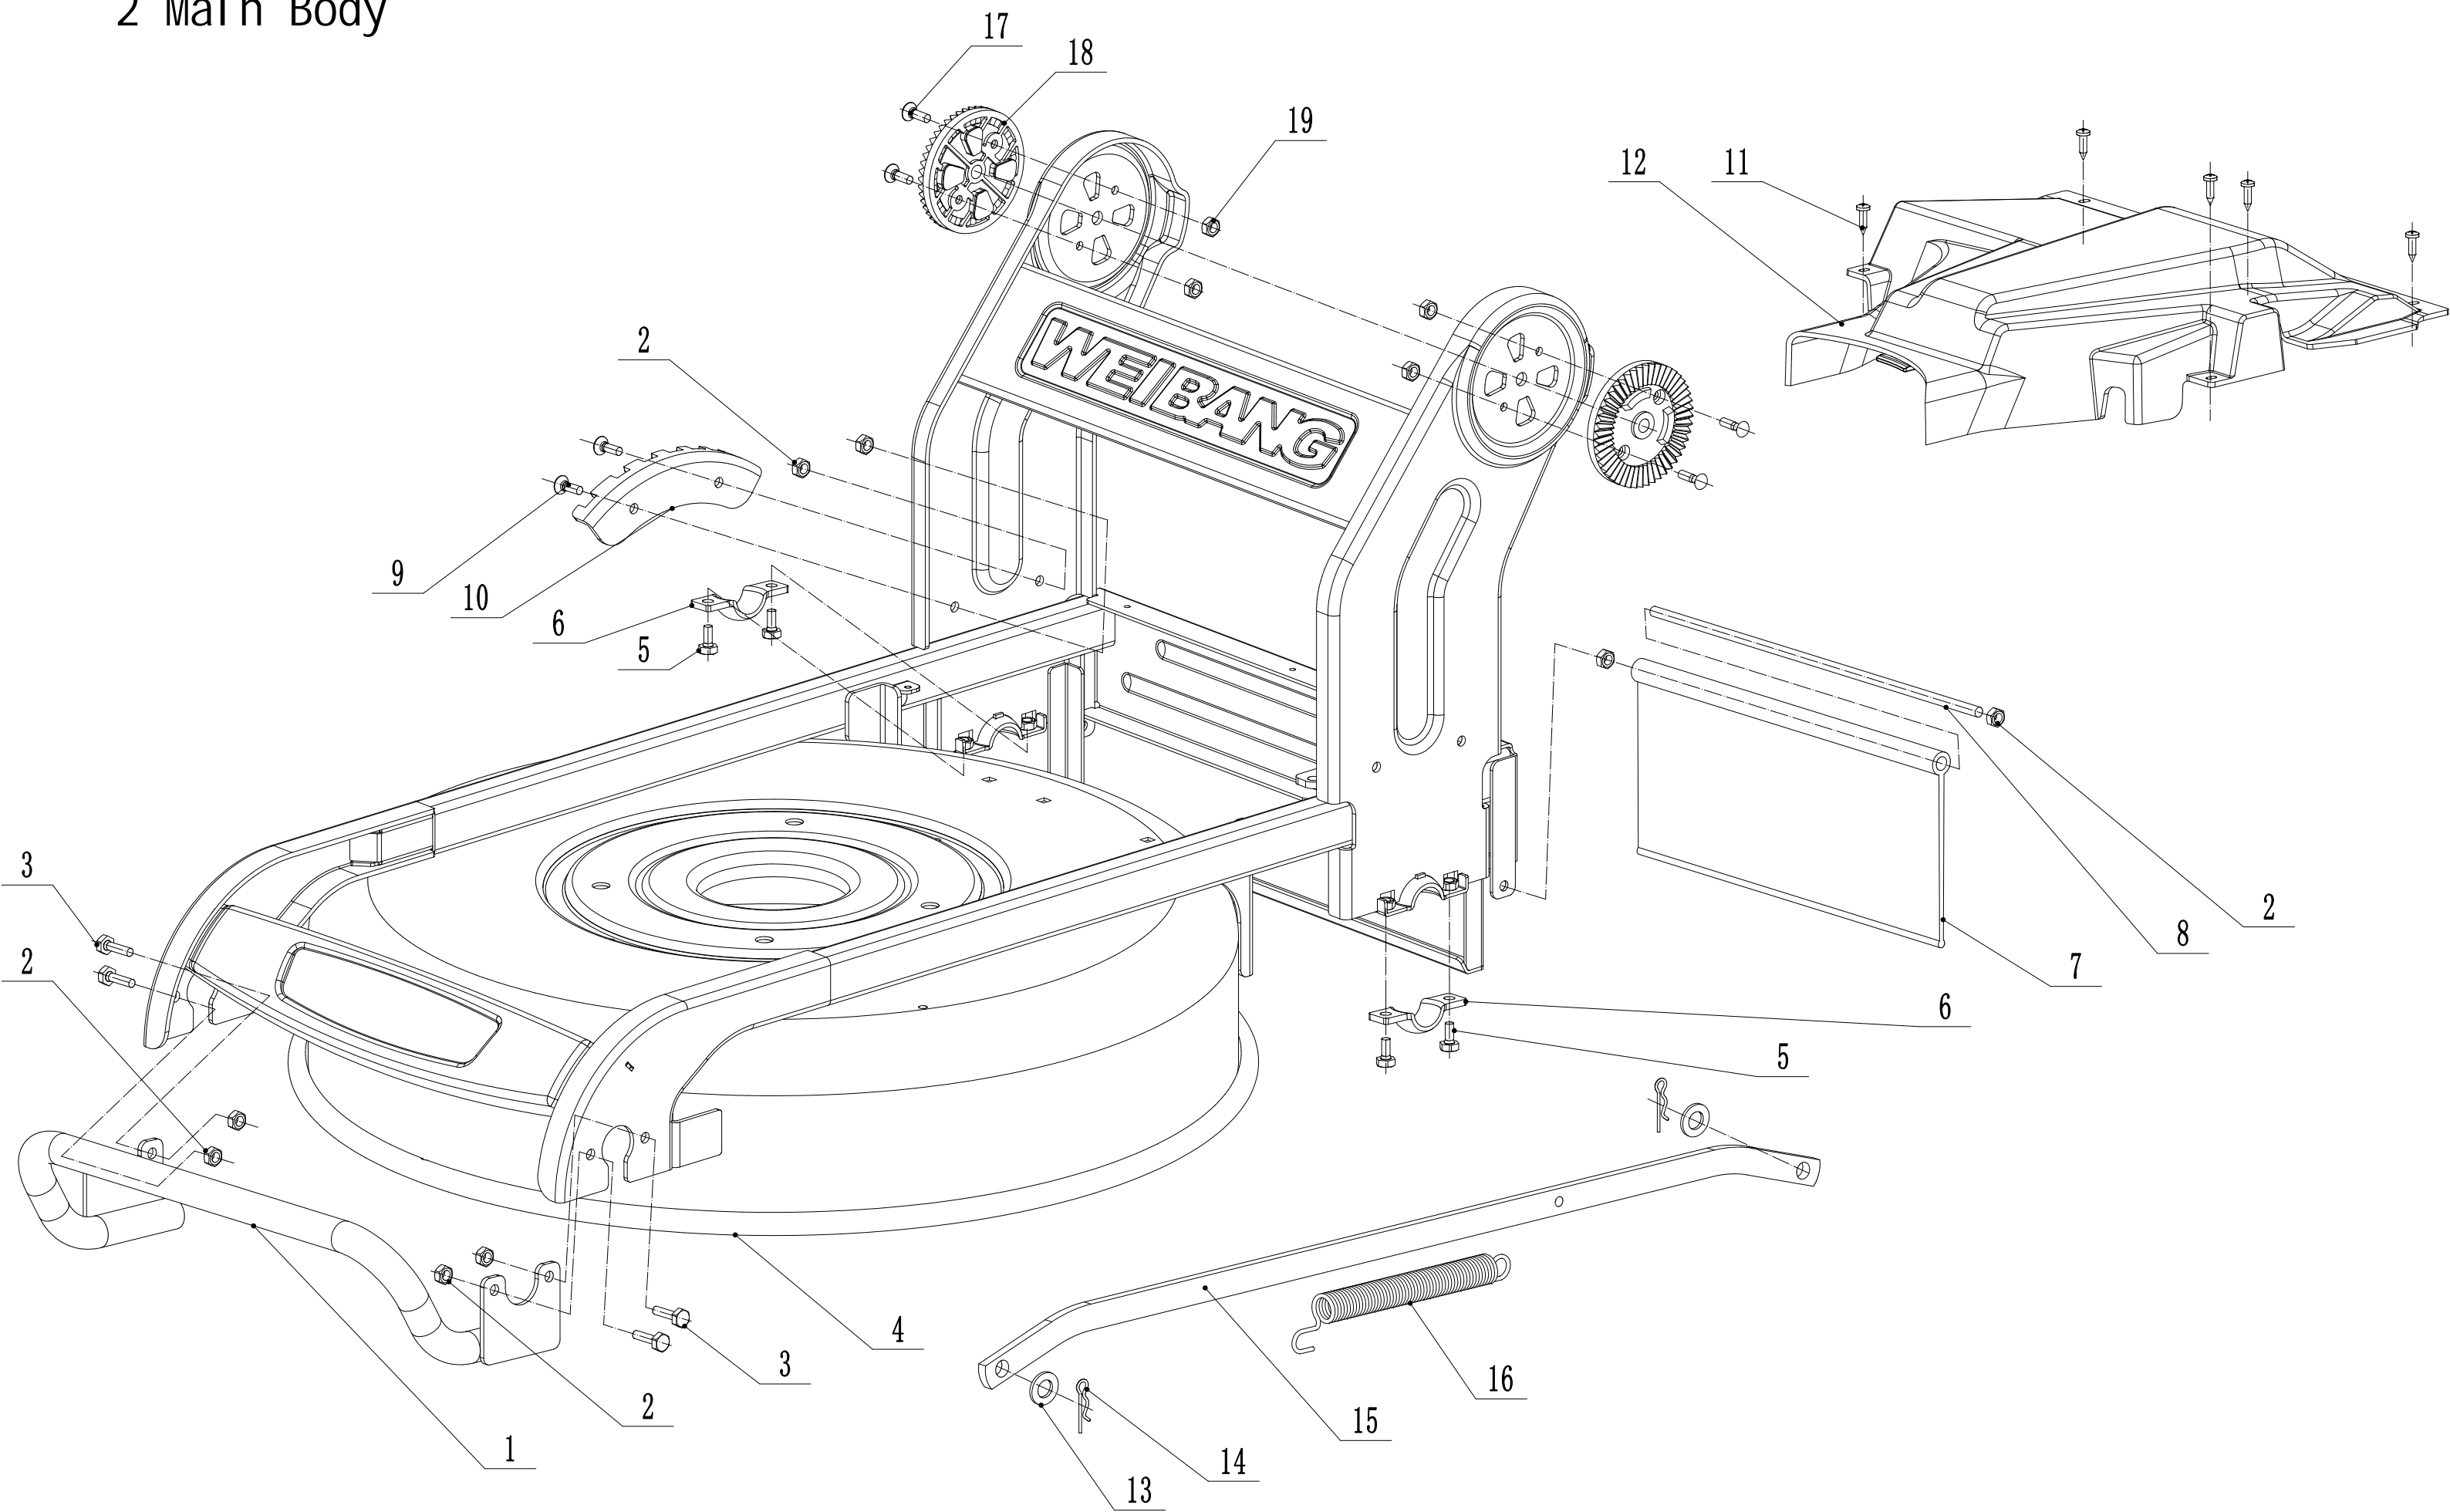

# 2 Main Body

<b>Part 2- Grasscatcher Spare parts</b>		
<b>No.</b>	<b>ID Zboží</b>	<b>Název</b>
1	GM53A040000000/40	Bumper
2	0202006000	Lock Nut - M6
3	0102006018	Bolt - M6x18
4	GM53F010000000/49	Chassis
5	0102006012	Bolt - M6x12
6	5320114020/01	Bearing Holder
7	GM53A000000080	Trailing Flap
8	4510112020/02	Rod - Trailing Flap
9	0104006016	Screw - M6x16
10	GM53A000000030/01	Graduator
11	0106004010	Screw - ST4.2x10
12	GM53A000000020	Rear Shield
13	0301010000	Washer - M10
14	5320333010	Check Ring
15	GM53A000000040/40	Connecting Rod
16	GM53F000000010/01	Spring - Connecting Rod
17	0104005012	Screw - M5x12
18	AVSA000000040/22	Tooth Disc
19	0202005000	Lock Nut - M5

# 4 Front Axle

<b>Part 4- Grasscatcher Spare parts</b>		
<b>No.</b>	<b>ID Zboží</b>	<b>Název</b>
1	0102008016	Bolt - M8x16
2	48R0210012/01	Wheel Cap
3	5340206011/40	8" AL Wheel
4	5310213010	Bearing
6	5310211010/02	Spring Washer
7	5310210010/02	Spacer
8	GM53F020100000/01	Front Axle
9	5310209010	Spherical Bearing
10	GM53A020000010	Scraper