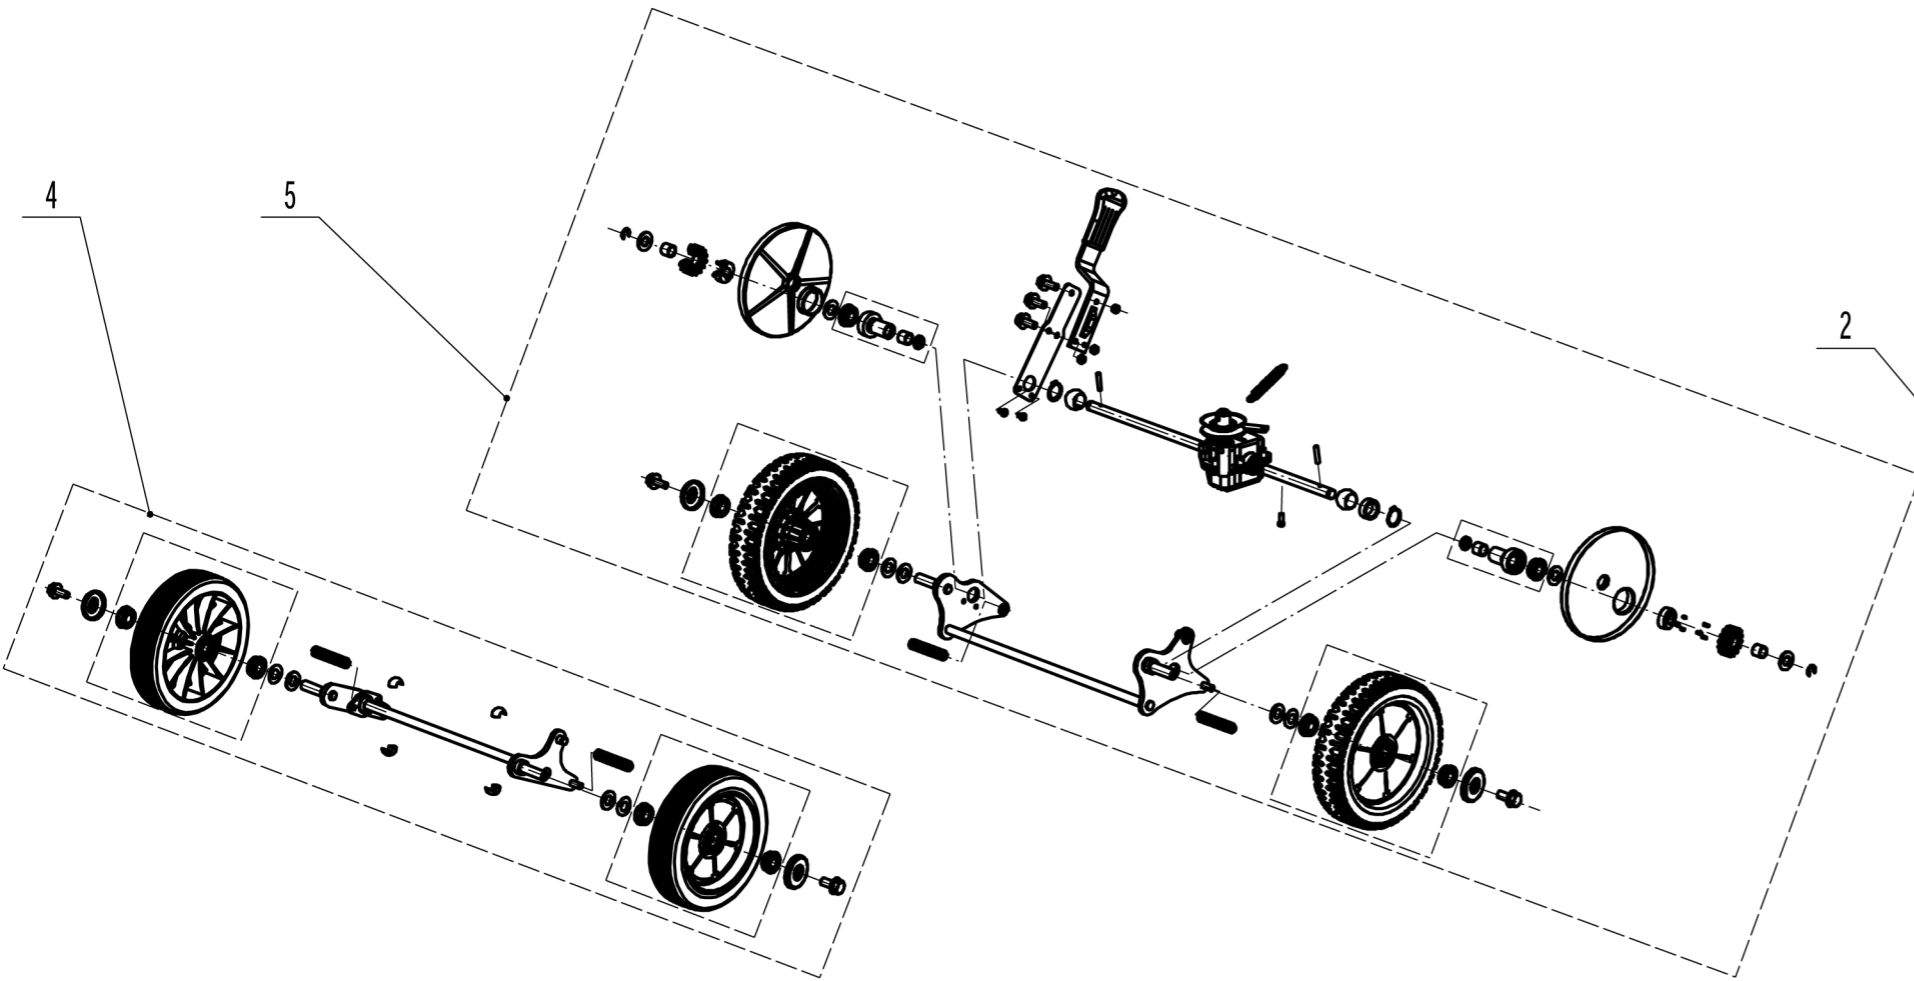

# 2 Main Body

<b>Part 2- Grasscatcher Spare parts</b>		
<b>No.</b>	<b>ID Zboží</b>	<b>Název</b>
1	GM53A040000000/40	Bumper
2	0202006000	Lock Nut - M6
3	0102006018	Bolt - M6x18
4	GM53F010000000/49	Chassis
5	0102006012	Bolt - M6x12
6	5320114020/01	Bearing Holder
7	GM53A000000080	Trailing Flap
8	4510112020/02	Rod - Trailing Flap
9	0104006016	Screw - M6x16
10	GM53A000000030/01	Graduator
11	0106004010	Screw - ST4.2x10
12	GM53A000000020	Rear Shield
13	0301010000	Washer - M10
14	5320333010	Check Ring
15	GM53A000000040/40	Connecting Rod
16	GM53F000000010/01	Spring - Connecting Rod
17	0104005012	Screw - M5x12
18	AVSA000000040/22	Tooth Disc
19	0202005000	Lock Nut - M5

# 4 Front Axle

<b>Part 4- Grasscatcher Spare parts</b>		
<b>No.</b>	<b>ID Zboží</b>	<b>Název</b>
1	0102008016	Bolt - M8x16
2	48R0210012/01	Wheel Cap
3	5340206011/40	8" AL Wheel
4	5310213010	Bearing
6	5310211010/02	Spring Washer
7	5310210010/02	Spacer
8	GM53F020100000/01	Front Axle
9	5310209010	Spherical Bearing
10	GM53A020000010	Scraper