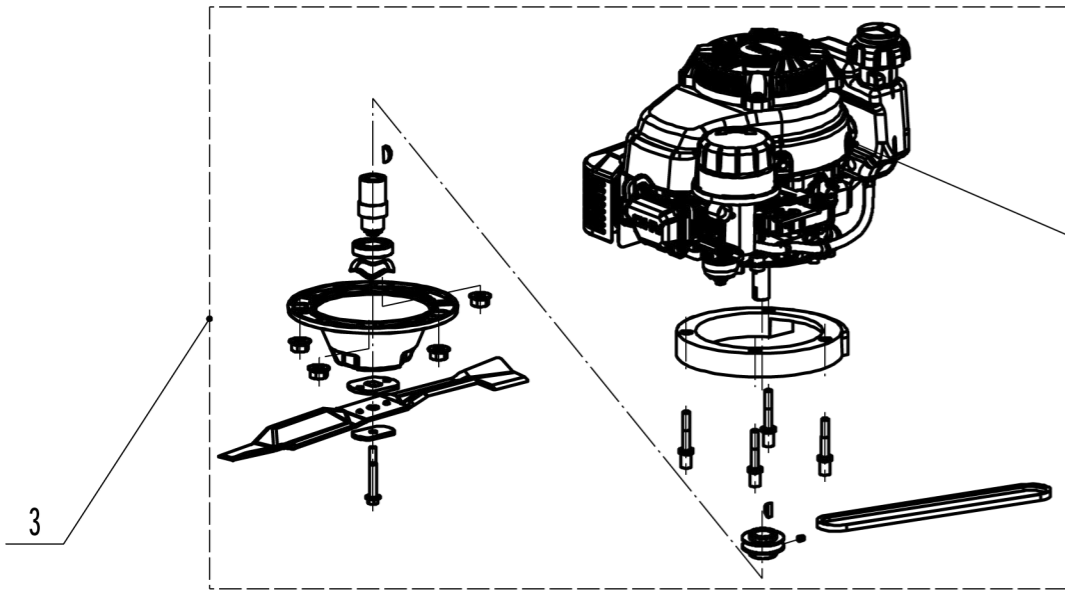

# 2 Main Body

<b>Part 2- Grasscatcher Spare parts</b>		
<b>No.</b>	<b>ID Zboží</b>	<b>Název</b>
1	GM53A040000000/40	Bumper
2	0202006000	Lock Nut - M6
3	0102006018	Bolt - M6x18
4	GM53F010000000/49	Chassis
5	0102006012	Bolt - M6x12
6	5320114020/01	Bearing Holder
7	GM53A000000080	Trailing Flap
8	4510112020/02	Rod - Trailing Flap
9	0104006016	Screw - M6x16
10	GM53A000000030/01	Graduator
11	0106004010	Screw - ST4.2x10
12	GM53A000000020	Rear Shield
13	0301010000	Washer - M10
14	5320333010	Check Ring
15	GM53A000000040/40	Connecting Rod
16	GM53F000000010/01	Spring - Connecting Rod
17	0104005012	Screw - M5x12
18	AVSA000000040/22	Tooth Disc
19	0202005000	Lock Nut - M5

# 4 Front Axle

<b>Part 4- Grasscatcher Spare parts</b>		
<b>No.</b>	<b>ID Zboží</b>	<b>Název</b>
1	0102008016	Bolt - M8x16
2	48R0210012/01	Wheel Cap
3	5340206011/40	8" AL Wheel
4	5310213010	Bearing
6	5310211010/02	Spring Washer
7	5310210010/02	Spacer
8	GM53F020100000/01	Front Axle
9	5310209010	Spherical Bearing
10	GM53A020000010	Scraper