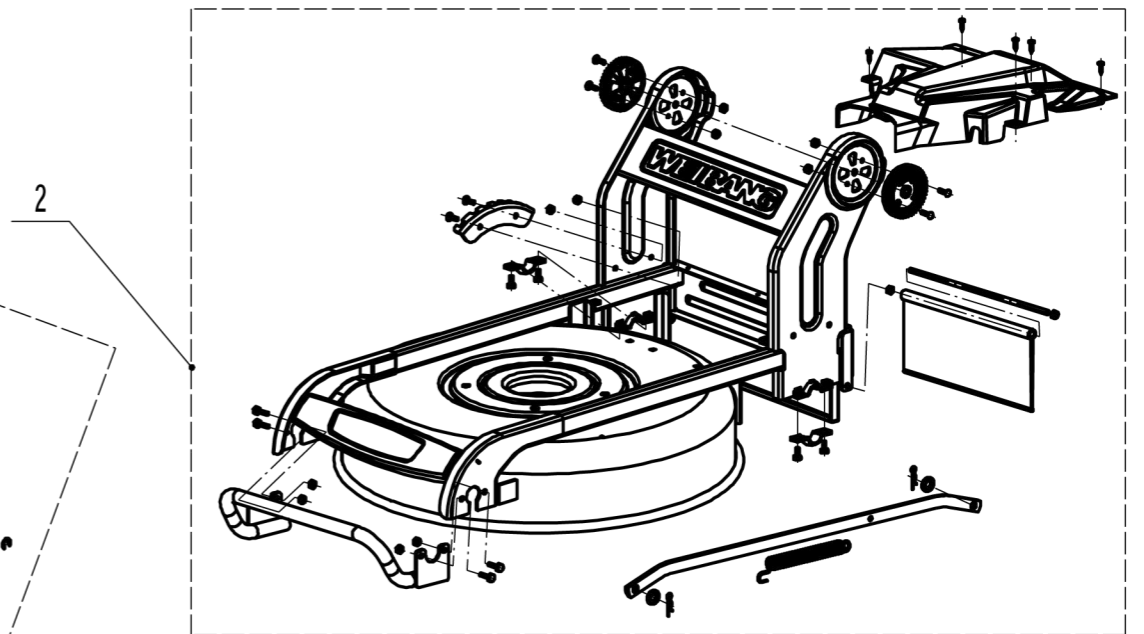

# 2 Main Body

<b>Part 2- Grasscatcher Spare parts</b>		
<b>No.</b>	<b>ID Zboží</b>	<b>Název</b>
1	GM53A040000000/40	Bumper
2	0202006000	Lock Nut - M6
3	0102006018	Bolt - M6x18
4	GM53F010000000/49	Chassis
5	0102006012	Bolt - M6x12
6	5320114020/01	Bearing Holder
7	GM53A000000080	Trailing Flap
8	4510112020/02	Rod - Trailing Flap
9	0104006016	Screw - M6x16
10	GM53A000000030/01	Graduator
11	0106004010	Screw - ST4.2x10
12	GM53A000000020	Rear Shield
13	0301010000	Washer - M10
14	5320333010	Check Ring
15	GM53A000000040/40	Connecting Rod
16	GM53F000000010/01	Spring - Connecting Rod
17	0104005012	Screw - M5x12
18	AVSA000000040/22	Tooth Disc
19	0202005000	Lock Nut - M5

# 4 Front Axle

<b>Part 4- Grasscatcher Spare parts</b>		
<b>No.</b>	<b>ID Zboží</b>	<b>Název</b>
1	0102008016	Bolt - M8x16
2	48R0210012/01	Wheel Cap
3	5340206011/40	8" AL Wheel
4	5310213010	Bearing
6	5310211010/02	Spring Washer
7	5310210010/02	Spacer
8	GM53F020100000/01	Front Axle
9	5310209010	Spherical Bearing
10	GM53A020000010	Scraper