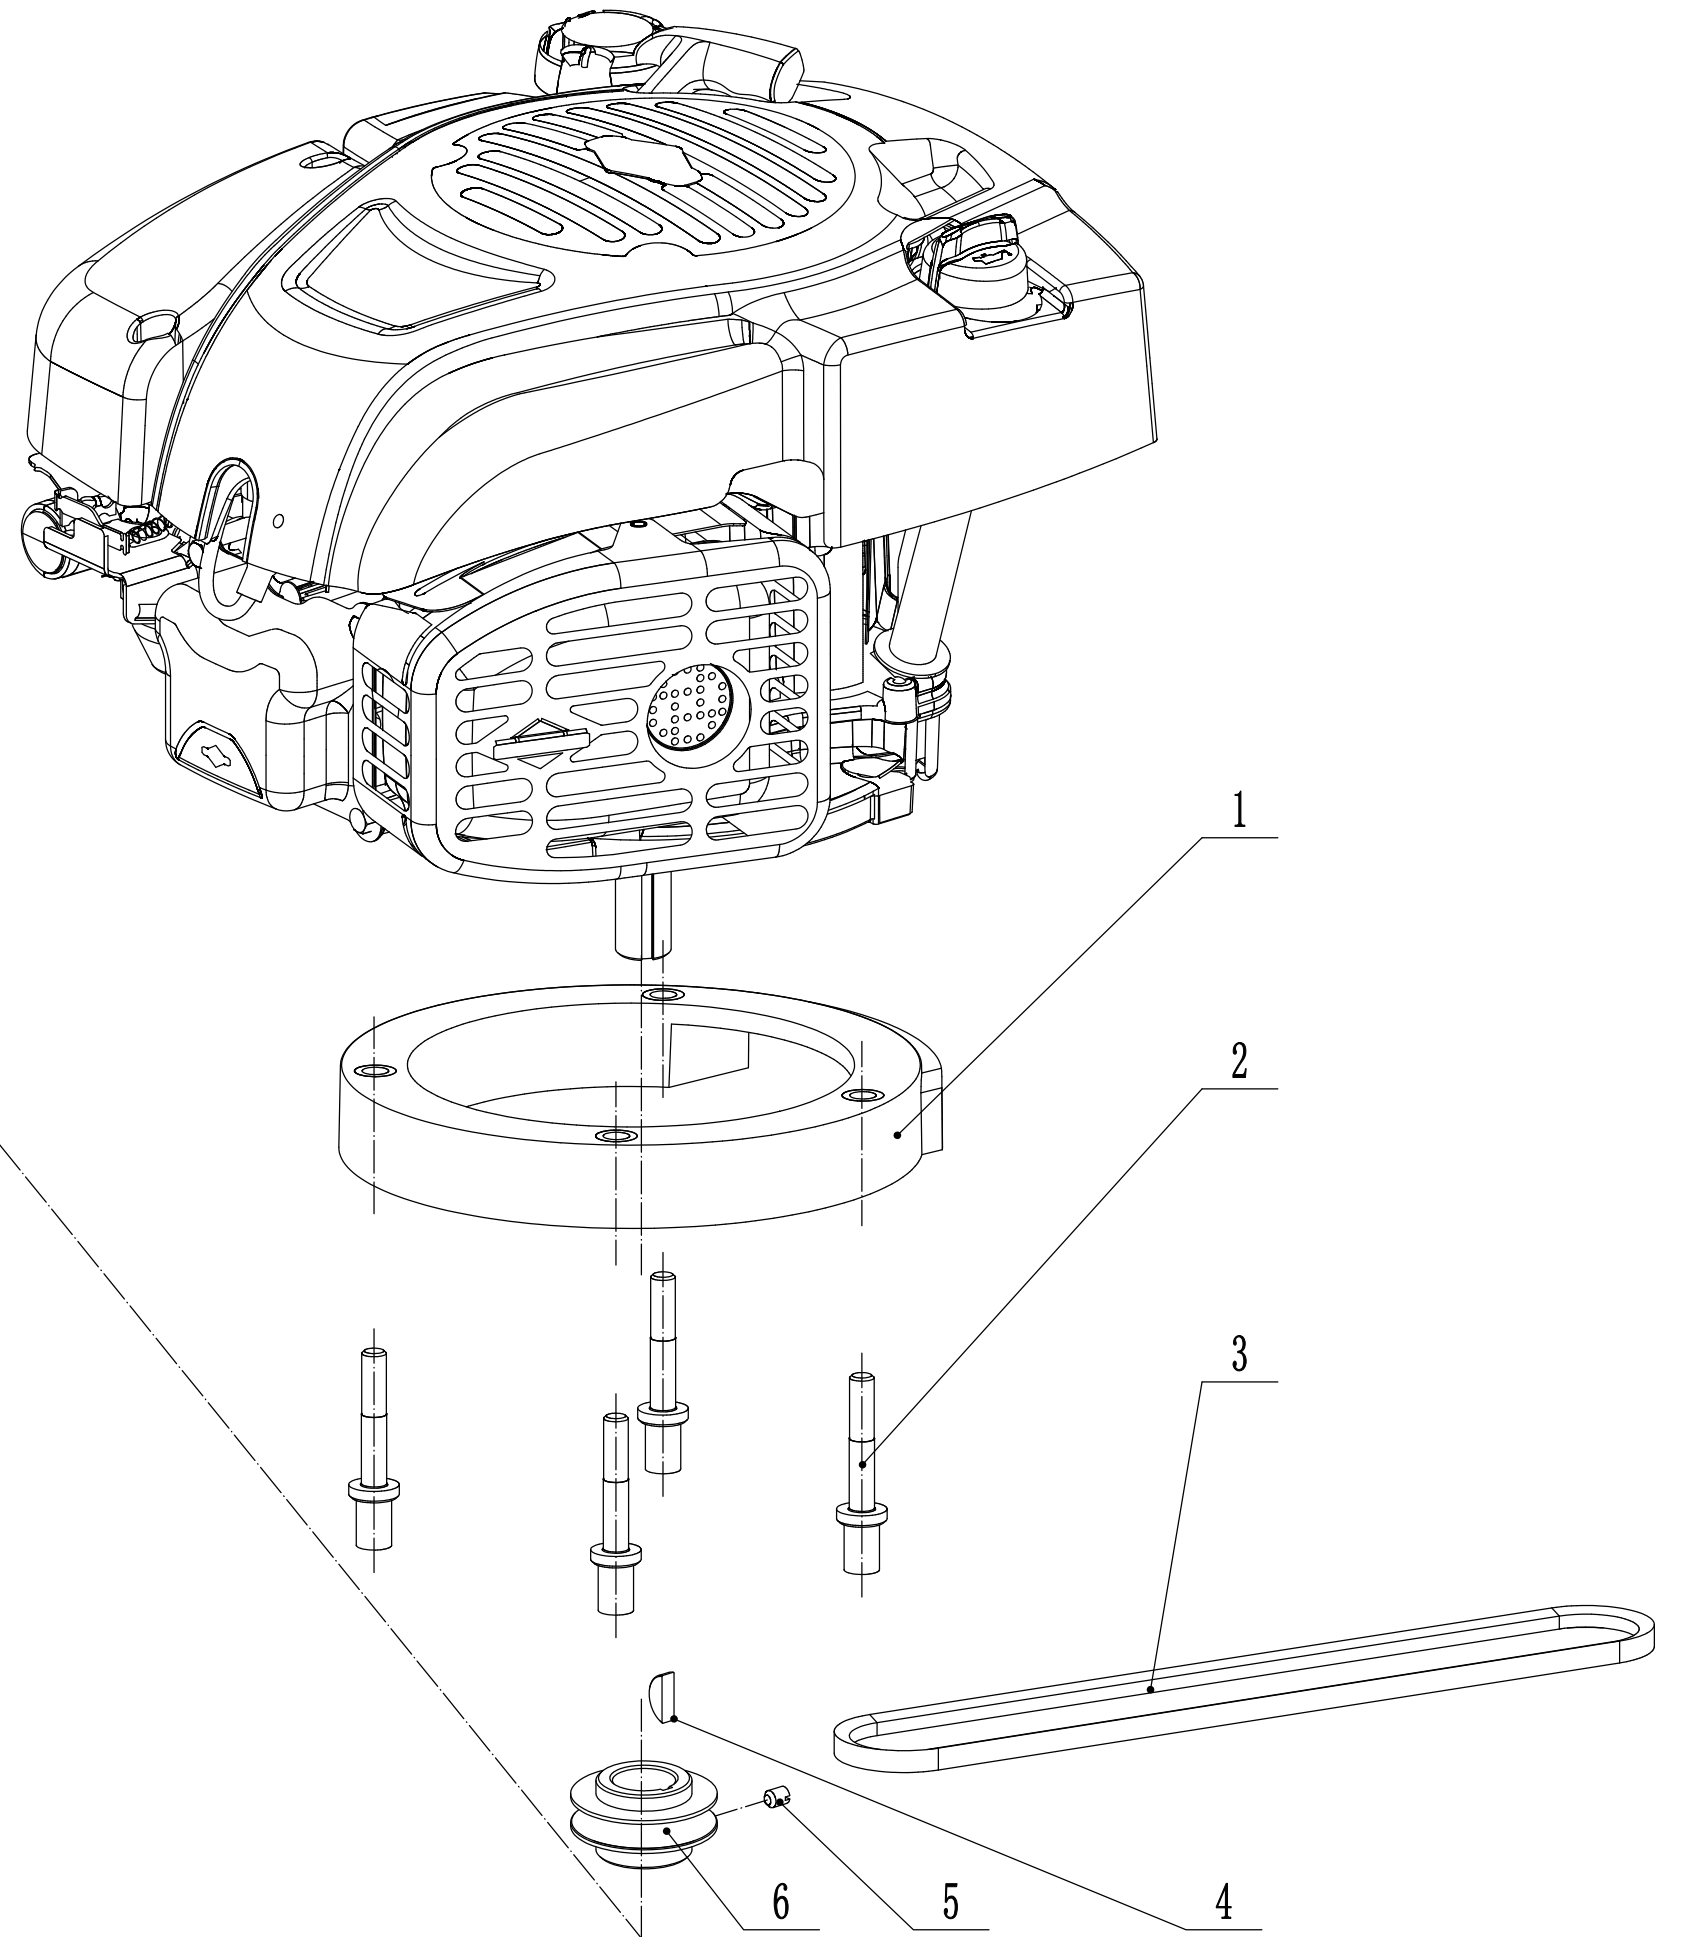

# 2 Main Body

<b>Part 2- Grasscatcher Spare parts</b>		
<b>No.</b>	<b>ID Zboží</b>	<b>Název</b>
1	GM53A040000000/40	Bumper
2	0202006000	Lock Nut - M6
3	0102006018	Bolt - M6x18
4	GM53F010000000/49	Chassis
5	0102006012	Bolt - M6x12
6	5320114020/01	Bearing Holder
7	GM53A000000080	Trailing Flap
8	4510112020/02	Rod - Trailing Flap
9	0104006016	Screw - M6x16
10	GM53A000000030/01	Graduator
11	0106004010	Screw - ST4.2x10
12	GM53A000000020	Rear Shield
13	0301010000	Washer - M10
14	5320333010	Check Ring
15	GM53A000000040/40	Connecting Rod
16	GM53F000000010/01	Spring - Connecting Rod
17	0104005012	Screw - M5x12
18	AVSA000000040/22	Tooth Disc
19	0202005000	Lock Nut - M5

# 3 Blade System

<b>Part 3- Grasscatcher Spare parts</b>		
<b>No.</b>	<b>ID Zboží</b>	<b>Název</b>
1	GM53A050000000	Engine Base
2	GM53A000000070/02	Bolt
3	VB53M10/845	Belt - V10x805
4	4510401010	Key
5	0105006006	Screw - M6x6
6	5020402070/02	Pulley
7	GM53A000000050/02	Adaptor
8	6006/2RS	Bearing
9	GM53A000000120	Wave Washer
10	GM53A000000010	Spindle Bracket
11	0204014000	Lock Nut - M14
12	GM53A000000060/02	Spacer
13	GM53A000000110/22	Blade
14	4510407010/04	Spring Washer
15	XYJ-200011	Blade Bolt

# 4 Front Axle

<b>Part 4- Grasscatcher Spare parts</b>		
<b>No.</b>	<b>ID Zboží</b>	<b>Název</b>
1	0102008016	Bolt - M8x16
2	48R0210012/01	Wheel Cap
3	5340206011/40	8" AL Wheel
4	5310213010	Bearing
6	5310211010/02	Spring Washer
7	5310210010/02	Spacer
8	GM53F020100000/01	Front Axle
9	5310209010	Spherical Bearing
10	GM53A020000010	Scraper