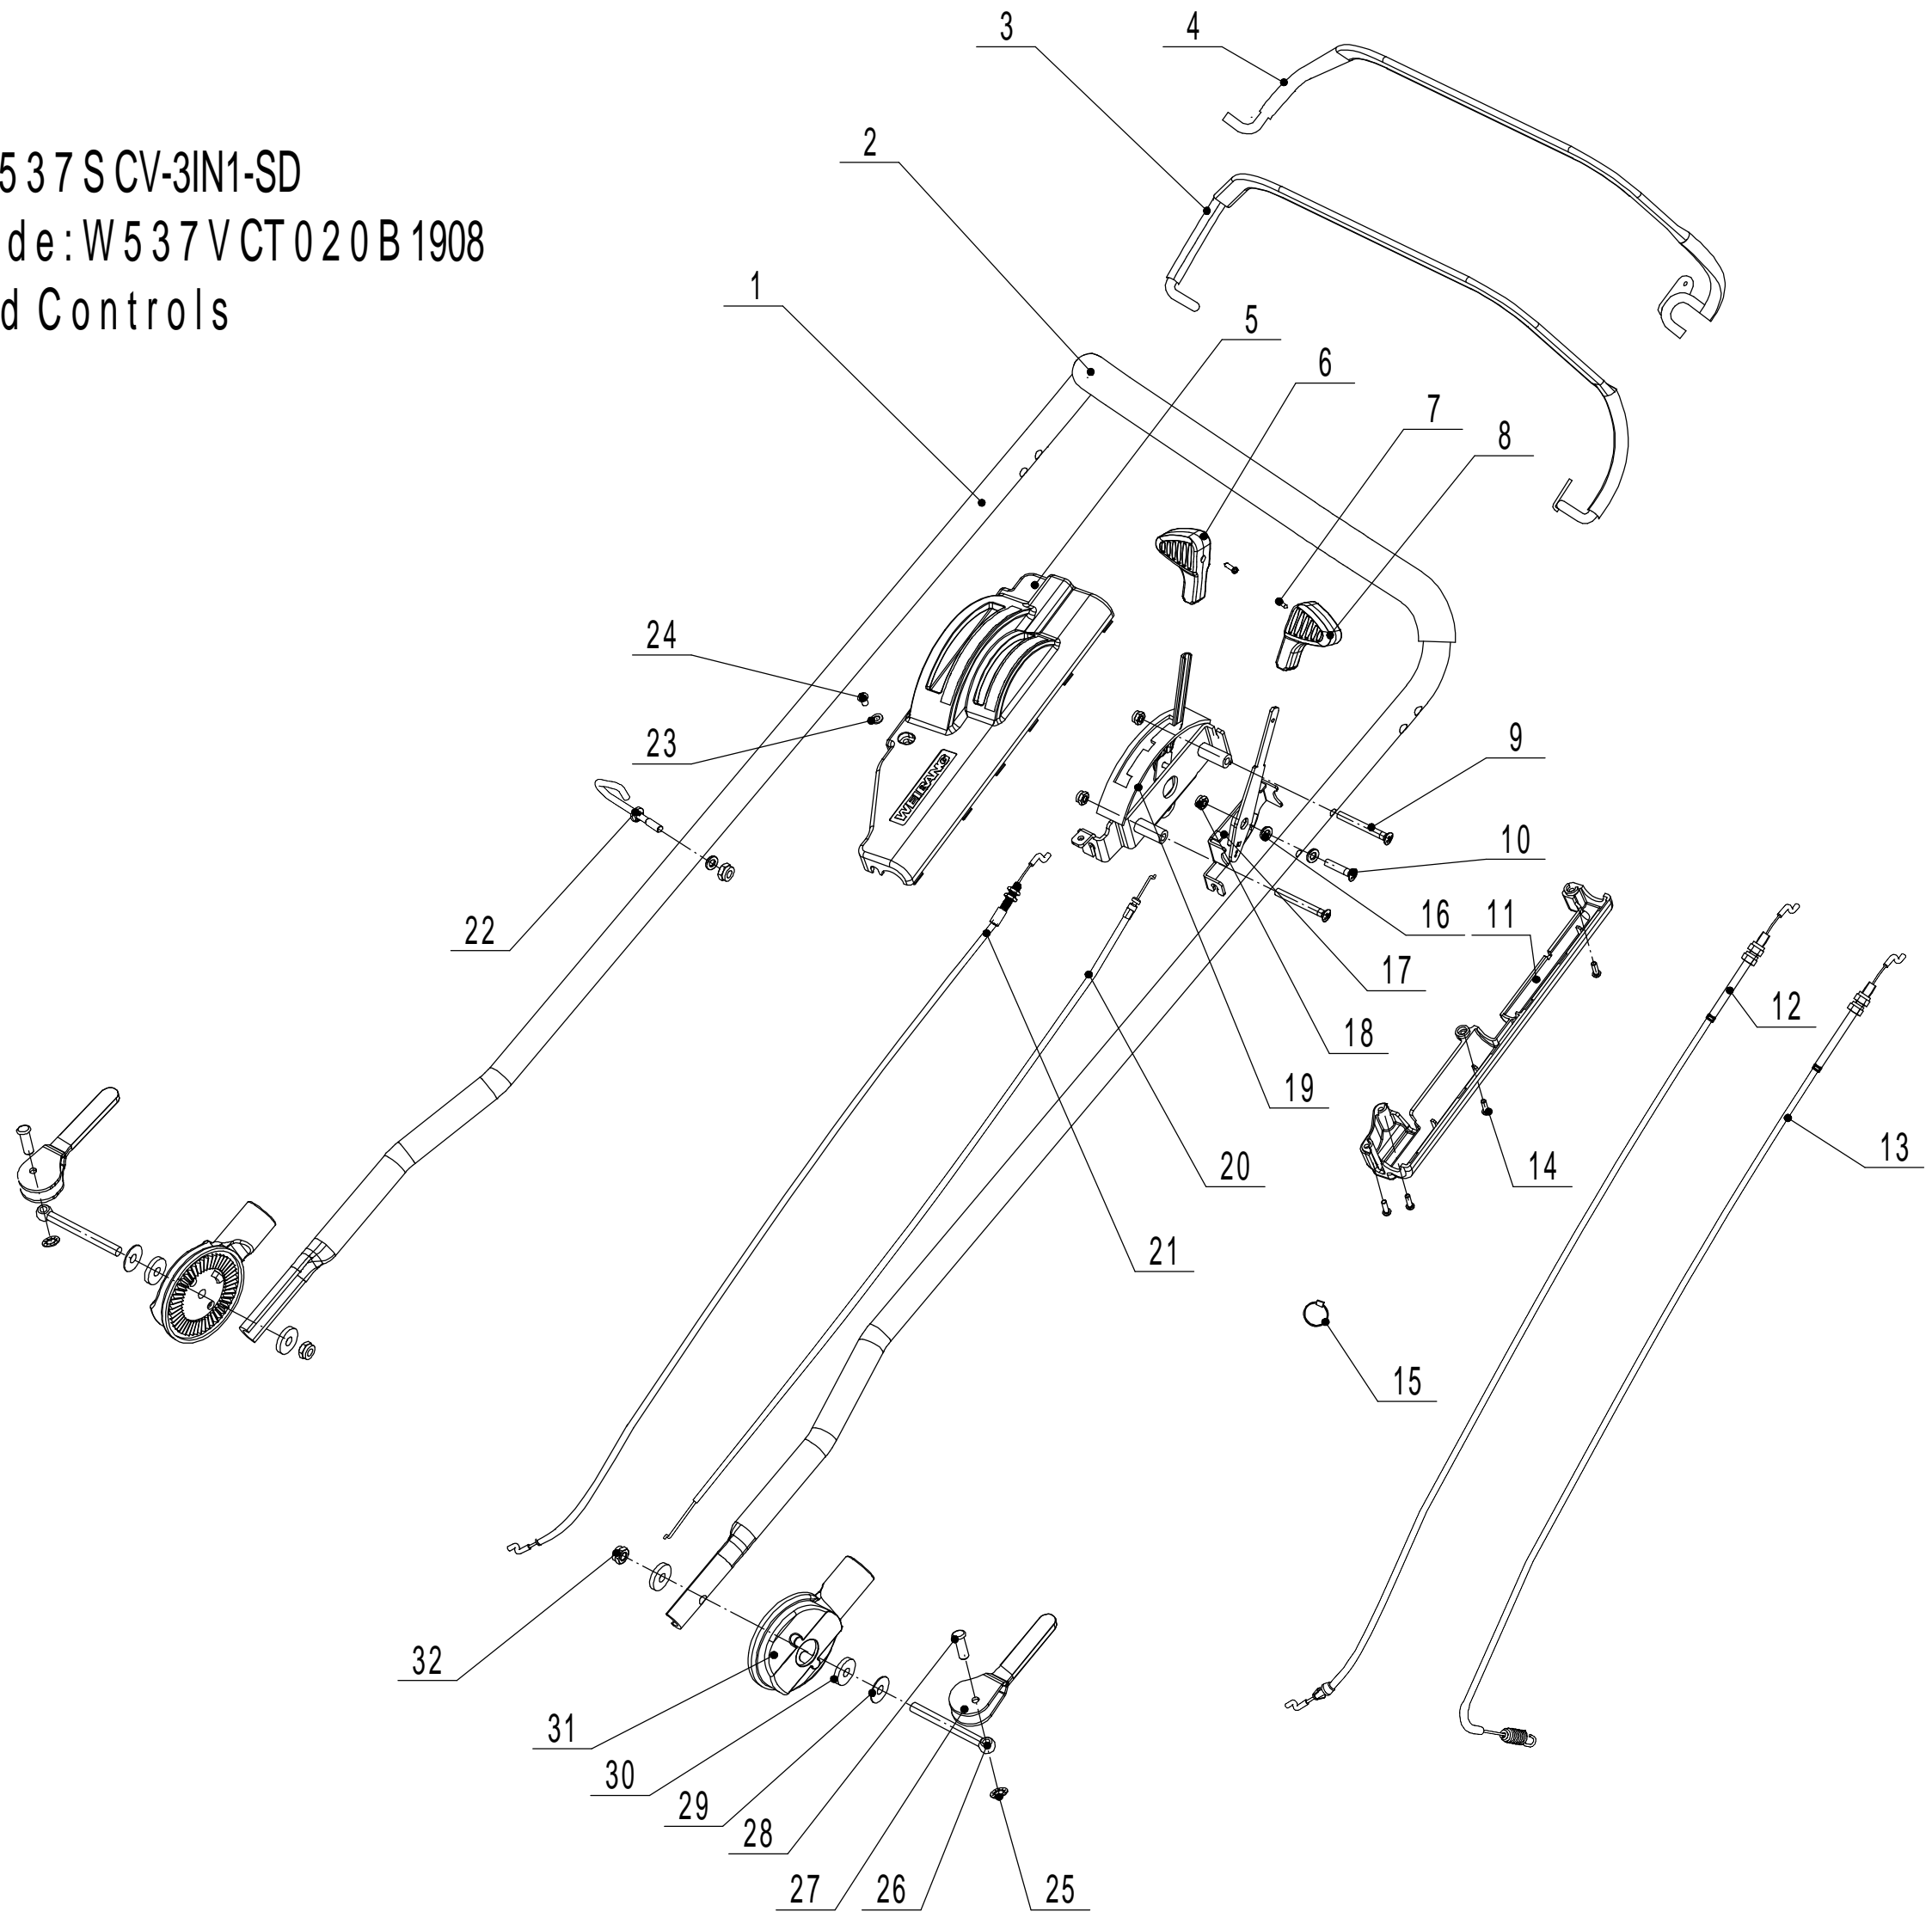

Model:WB537SCV-3IN1-SD
ServiceCode:W537VCT020B1908
Handle And Controls

Part 6- Grasscatcher Spare parts		
No.	ID Zboží	Název
1	5320501020S/44	Handle
2	GM56E010000081	Handle Sheath
3	5320511030S/40	Clutch Lever Weldment
4	5320503020S/40	Brake Lever Weldment
5	5020501030S	Control Box Upper Cover
6	5380508010	Speed Control Grip
7	0106003013	Screw - ST2.9x13
8	5380510010	Throttle Grip
9	0108006060	Cross Slot Screw - M6x60
10	0108006050	Cross Slot Screw - M6x50
11	5020501040S	Control Box Lower Cover
12	BS120-1180	Brake Cable
13	LH180-1082-S	Clutch Calbe
14	0113040018	Screw
15	ZD8/200	Ties - 8x200
16	0301006000	Spacer
17	5380512010	Throttle Bracket
18	0202006000	Lock Nut
19	5020501050S	Speed Control Bracket
20	YM72-1115-A	Throttle Cable
21	TX120-950-S	Speed Control Cable
22	4510511010/01	Cable Hook
23	0301005000	Spacer - M5
24	0104005012	Cross Slot Bolt - M5x12
25	4510114030	Fix Cap
26	GM48S000000100	Connecting Bolt
27	GM56A100400000	Lock Lever
28	0801008025	Axis Pin
29	GM56A100000040/04	Spacer
30	GM56A100000050/01	Spacer
31	GM48S030200000	Tooth Disc Kit
32	0203008000	Lock Nut - M8