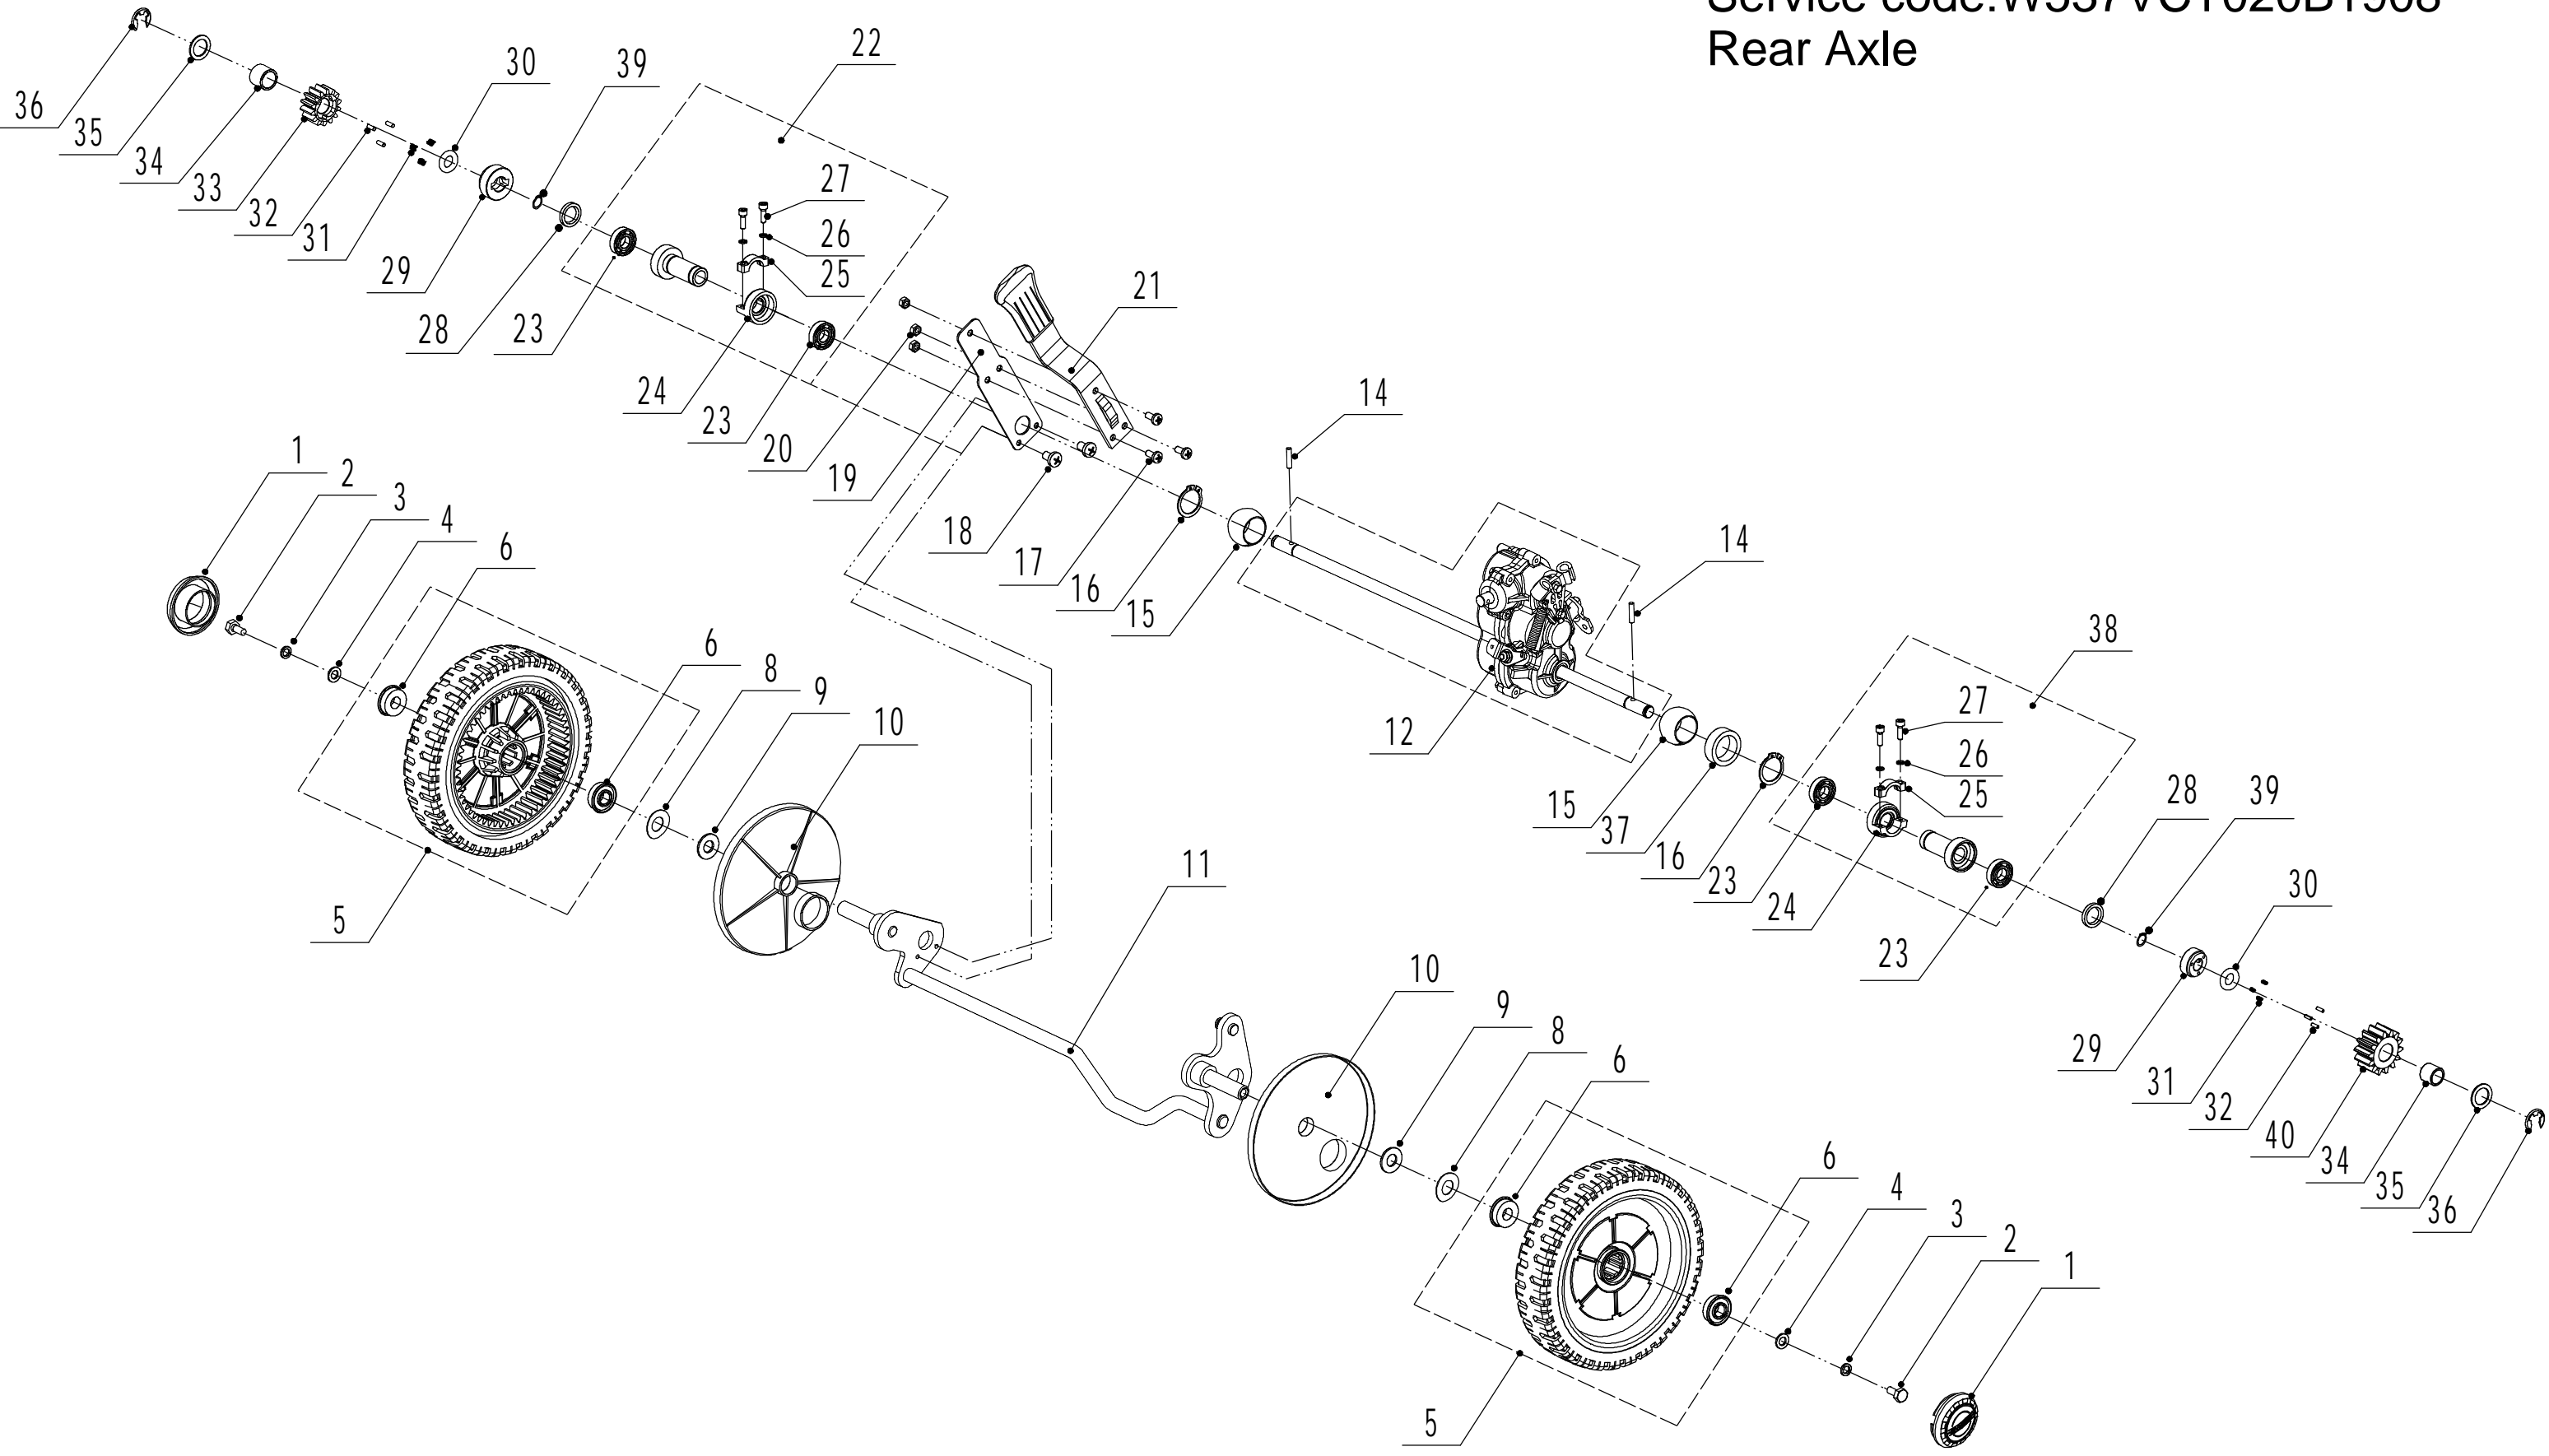

Model:WB537SCV-3IN1-SD
Service code:W537VCT020B1908
Rear Axle

Part 5- Grasscatcher Spare parts		
No.	ID Zboží	Název
1	5310214010	Wheel Cap
2	0101008015	Bolt - M8x15
3	0401008000	Sping Washer - M8
4	0301006000	Spacer - M8
5	5340309010/40	Rear Wheel Assembly
6	5310213010	Bearing
8	5310211010/02	Spacer
9	5310210010/02	Washer
10	5340312010	Anti-Dust Shield
11	5320302030S/01	Rear axle Weldment
12	Y20532Z0	Gearbox Assembly
14	HQ000100060	Pin
15	5320328010	Nylon Spherical Bearing
16	1001020000	Check Ring
17	0101006014	Bolt - M6x14
18	0113005008	Screw - M5x8
19	5360311010/22	Flat Spring
20	0202006000	Lock Nut - M6
21	5360310010/40	Adjustment Lever
22	Y065321SF	Right Bearing Kit
23	R8	Deep Groove Ball Bearing
24	5320324022	Bearing Bracket
25	5320324023	Bearing Bracket Cover
26	0401005000	Spring Washer - M5
27	0103005020A	Screw - M5x20
28	GM48S010000010	Spacer
29	HQ000100050	One-Way Block
30	1401025015	O-ring
31	HQ000100040	Spring
32	HQ000100030	Pin
33	HQ000100020	Right Drive Pinion
34	5320326010P	Bearing
35	5020311010/04	Spacer
36	1301009000	Check Ring
37	5020310010/02	Spacer
38	Y065320SF	Left Bearing Sheath Assembly
39	1001012000	Check Ring For Shaft
40	HQ000100010	Left Drive Pinion