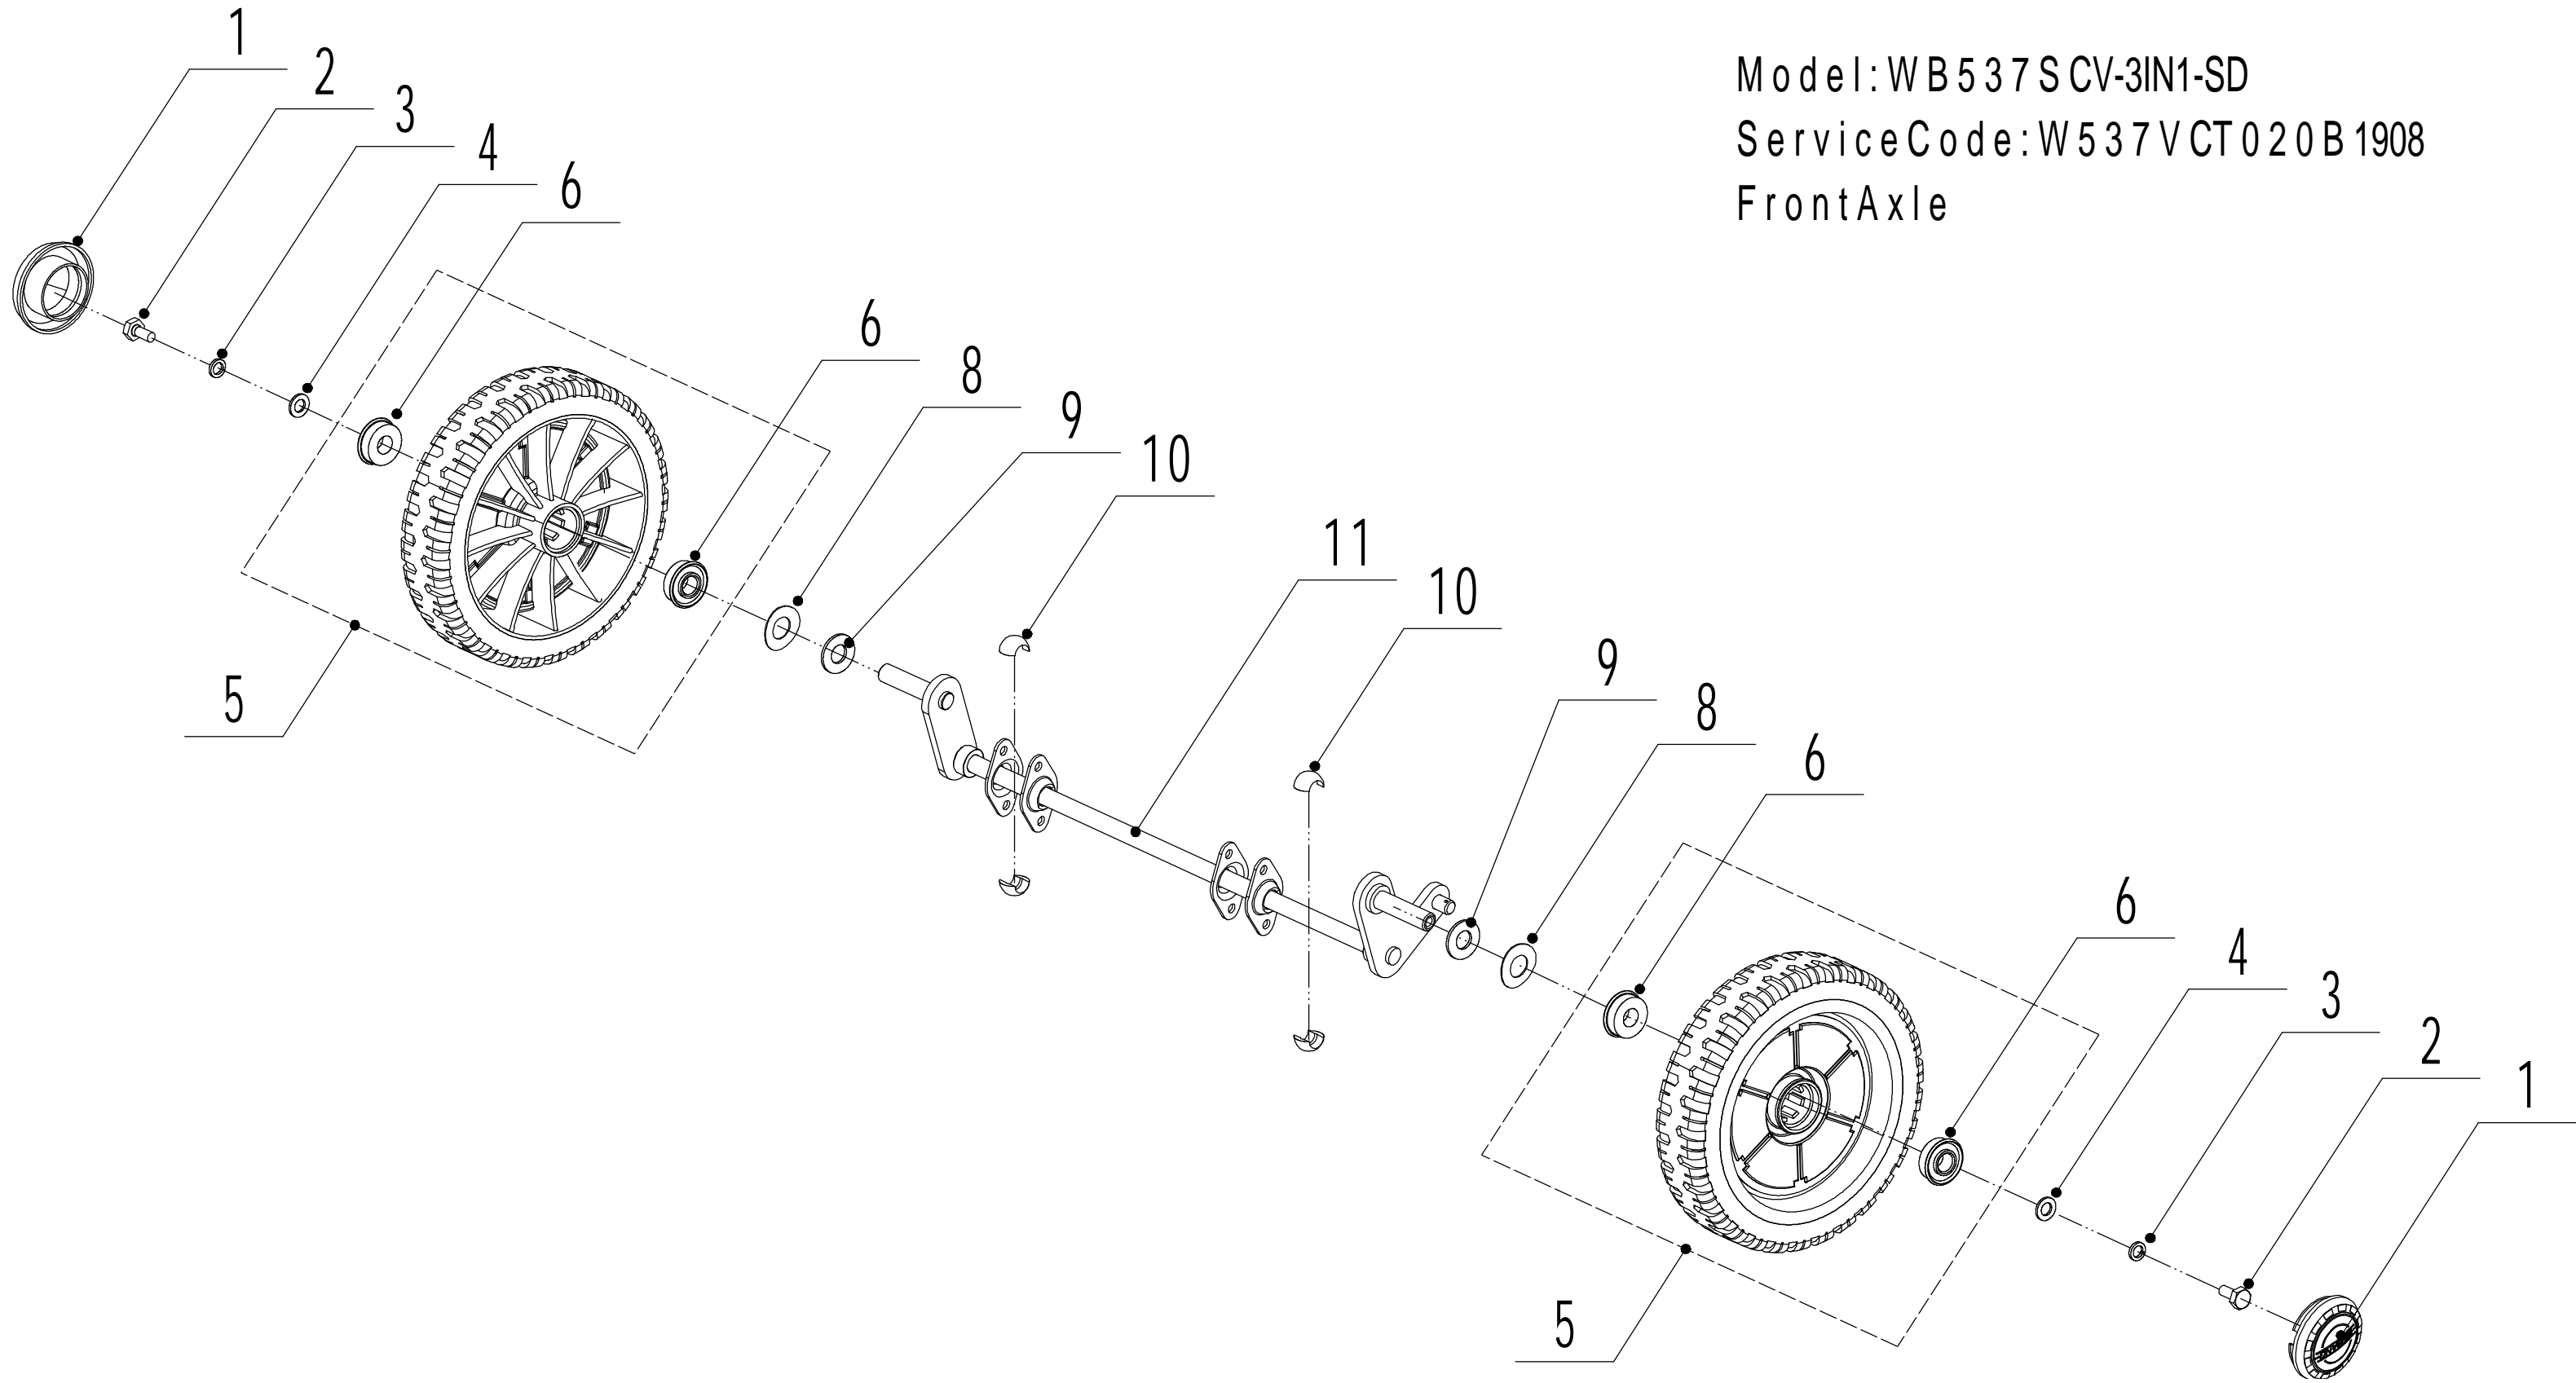

Model:WB537SCV-3IN1-SD
Service code:W537VCT020B1908
Main body

Part 2- Grasscatcher Spare parts		
No.	ID Zboží	Název
1	5320101030S/44	Chassis
2	0202006000	Lock Nut - M6
3	5320121030/01	Graduator
4	0101006015	Screw - M6x15
5	5020120010/02	Side Discharge Cover Pivot
6	0204006000	Lock Nut - M6
7	5020118010/02	Side Discharge Cover Bracket
8	5020121012	Side Discharge Cover
9	5020122010	Side Discharge Deflector
10	0107006014	Bolt - M6x14
11	5020119010	Side Discharge Cover Spring
12	0102008016	Bolt - M8x16
13	0104005012	Screw - M5x12
14	AVSA000000040/22	Tooth Disc
15	5020116020S/40	Right Handle Bracket
16	0202005000	Lock Nut - M5
17	0202008000	Lock Nut - M8
18	0102006012	Bolt - M6x12
19	5320115030S/44	Connector
20	5320117011S	Upper Shield
21	0106004009	Screw - ST4.2x9.5
22	5320136010	Spacer
24	5320127050/22	Rear Cover
25	5320128020S/02	Rear Cover Pivot
26	5020127010	Rear Cover Spring
27	0102006016	Bolt - M6x16
29	5320127040	Sealing Strip
30	5320114020/01	Upper Bearing Bracket
31	5020115020S/40	Left Handle Bracket
32	5320124010/02	Pivot-Trailing Flap
33	5320125010	Trailing Flap
34	5330113010	Mulching Plug
35	0301010000	Washer
36	5320332010/02	Connecting Rod Spring
37	5320331010/40	Connecting Rod
38	5320333010	Check ring

Model:WB537SCV-3IN1-SD
ServiceCode:W537VCT020B1908
FrontAxle

Part 4- Grasscatcher Spare parts		
No.	ID Zboží	Název
1	5310214010	Wheel Cap
2	0101008015	Bolt - M8x15
3	0401008000	Spring Washer - M8
4	0301006000	Spacer - M8
5	5310212010/40	8" Wheel Asssmbly
6	5310213010	Bearing
8	5310211010/02	Spring Washer
9	5310210010/02	Spacer
10	5310209010	Spherical Bearing
11	5320202010/01	Front Axle Weldment