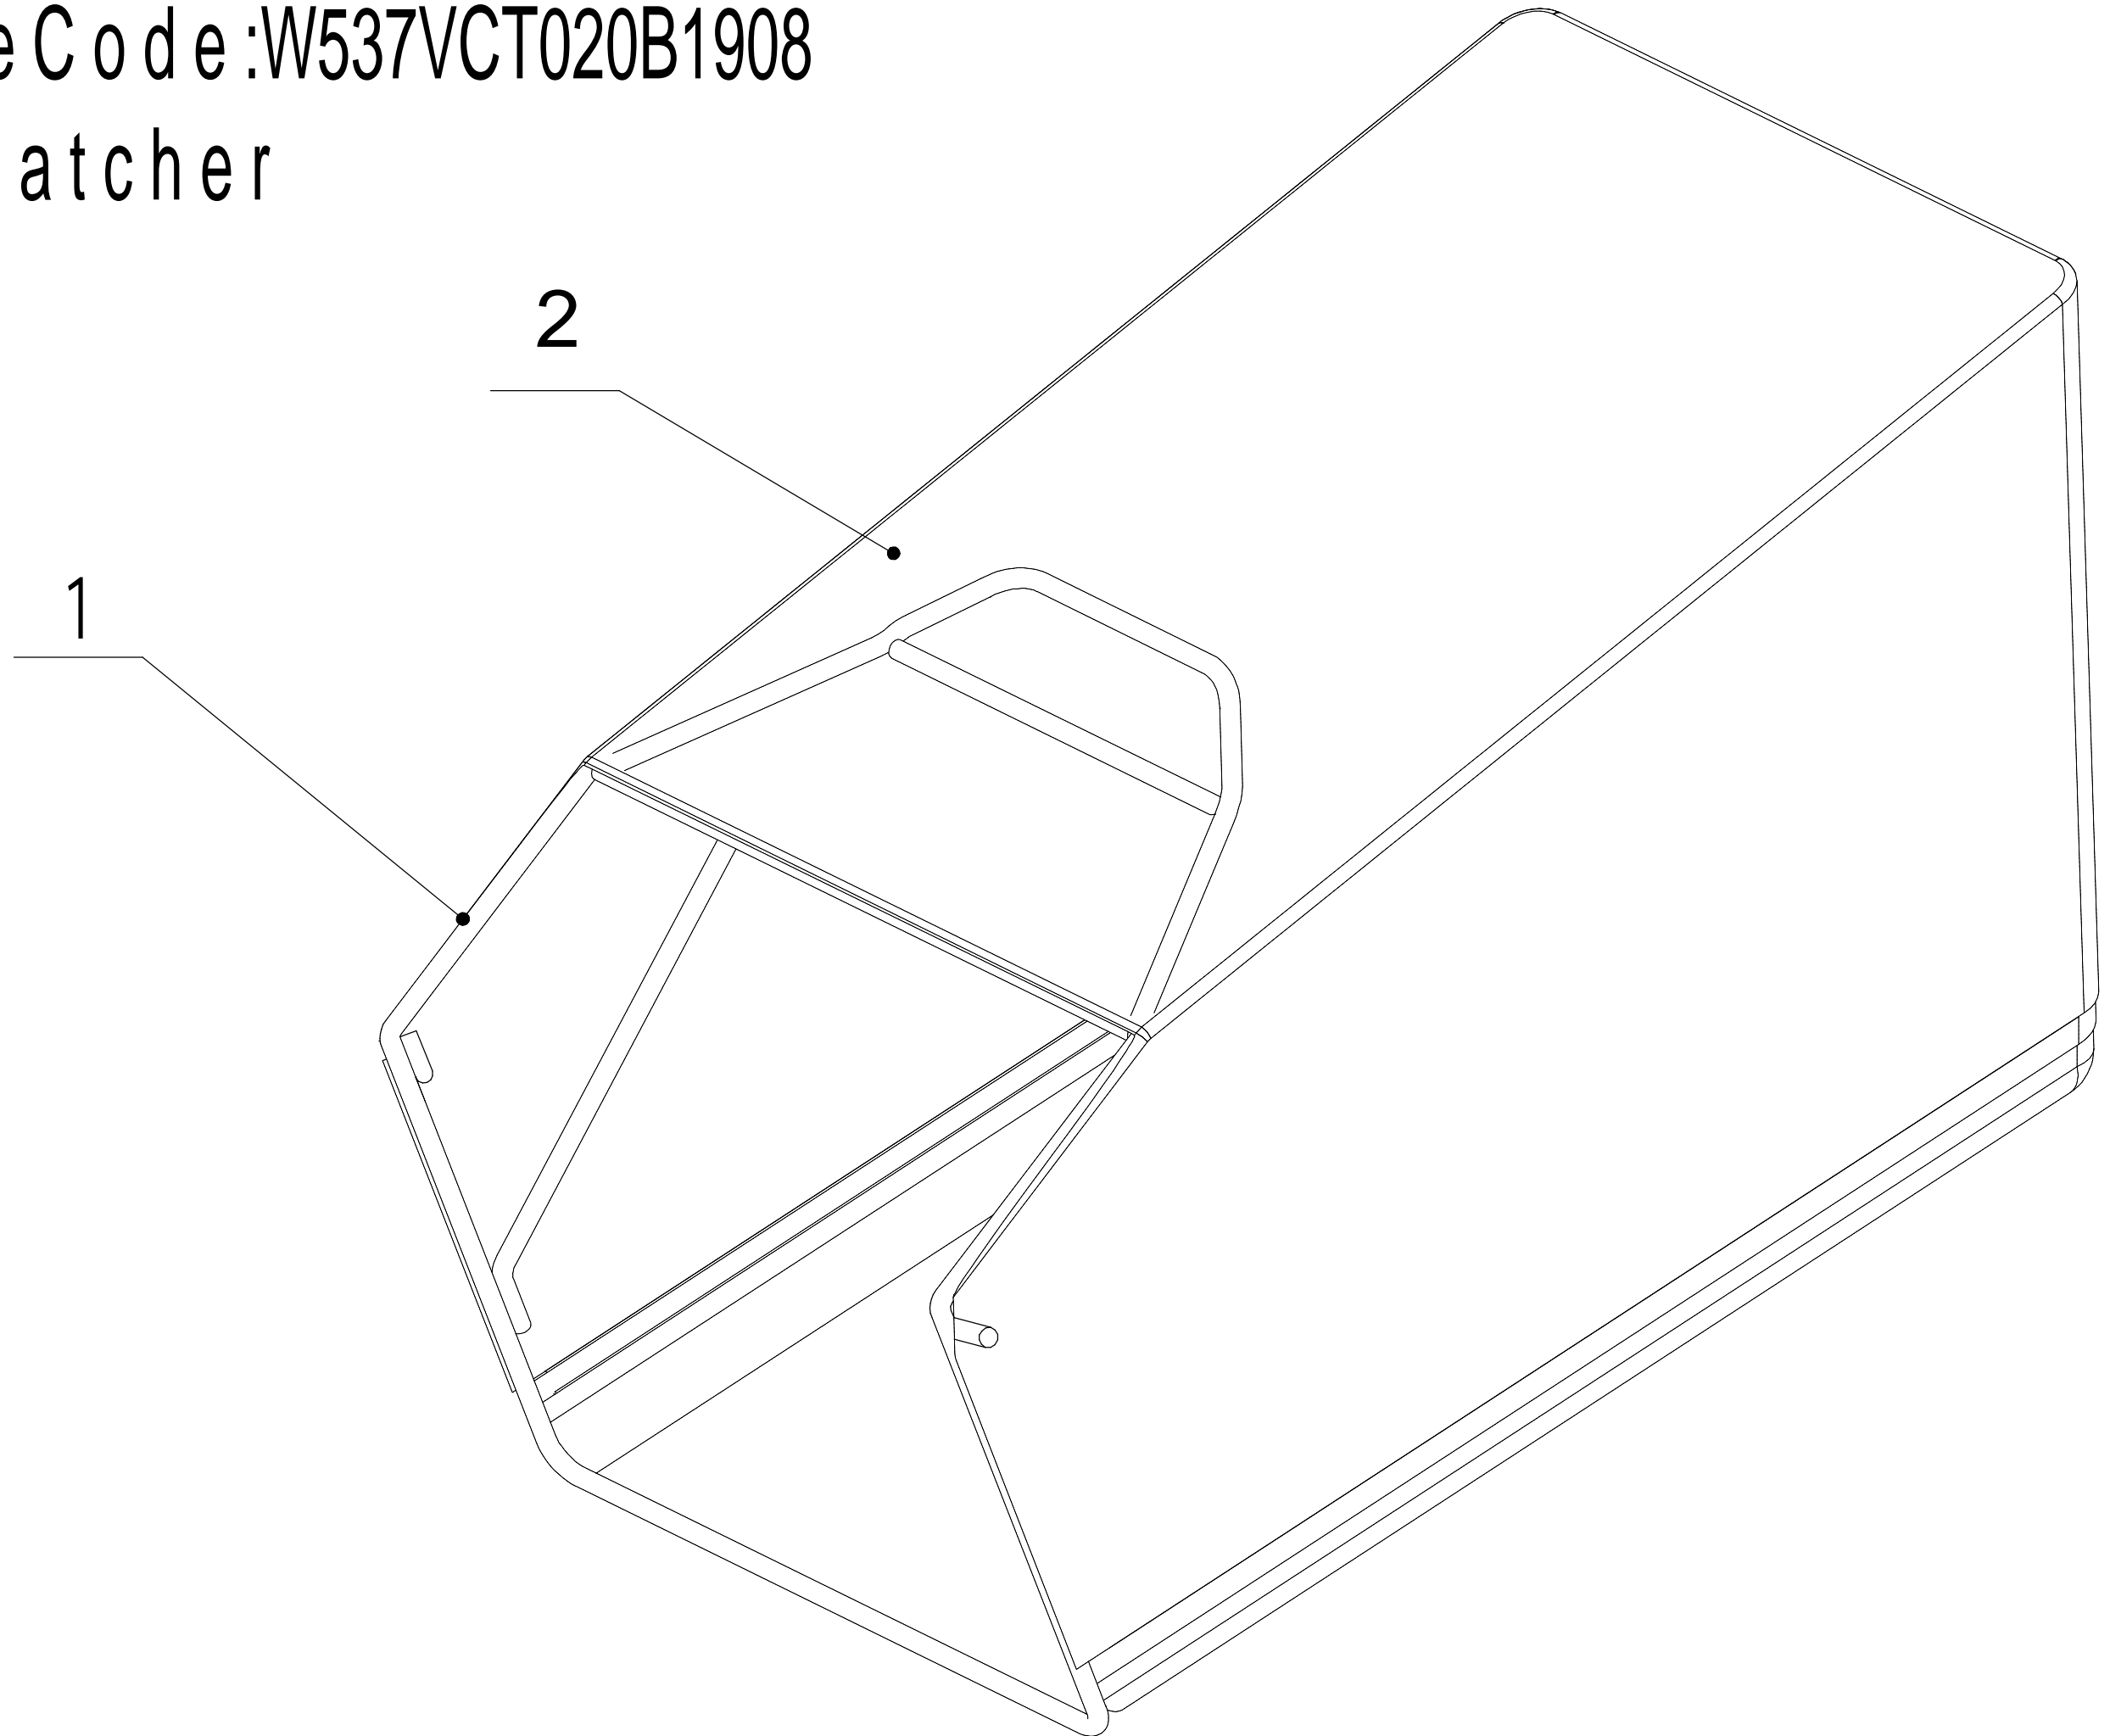

Model: WB537SCV-3IN1-SD

Service Code: W537VCT020B1908

Grass Catcher

Part 7- Grasscatcher Spare parts		

No.	ID Zboží	Název
1	5320602010S/22	Frame Weldment
2	5320603020S/84	Grass Bag