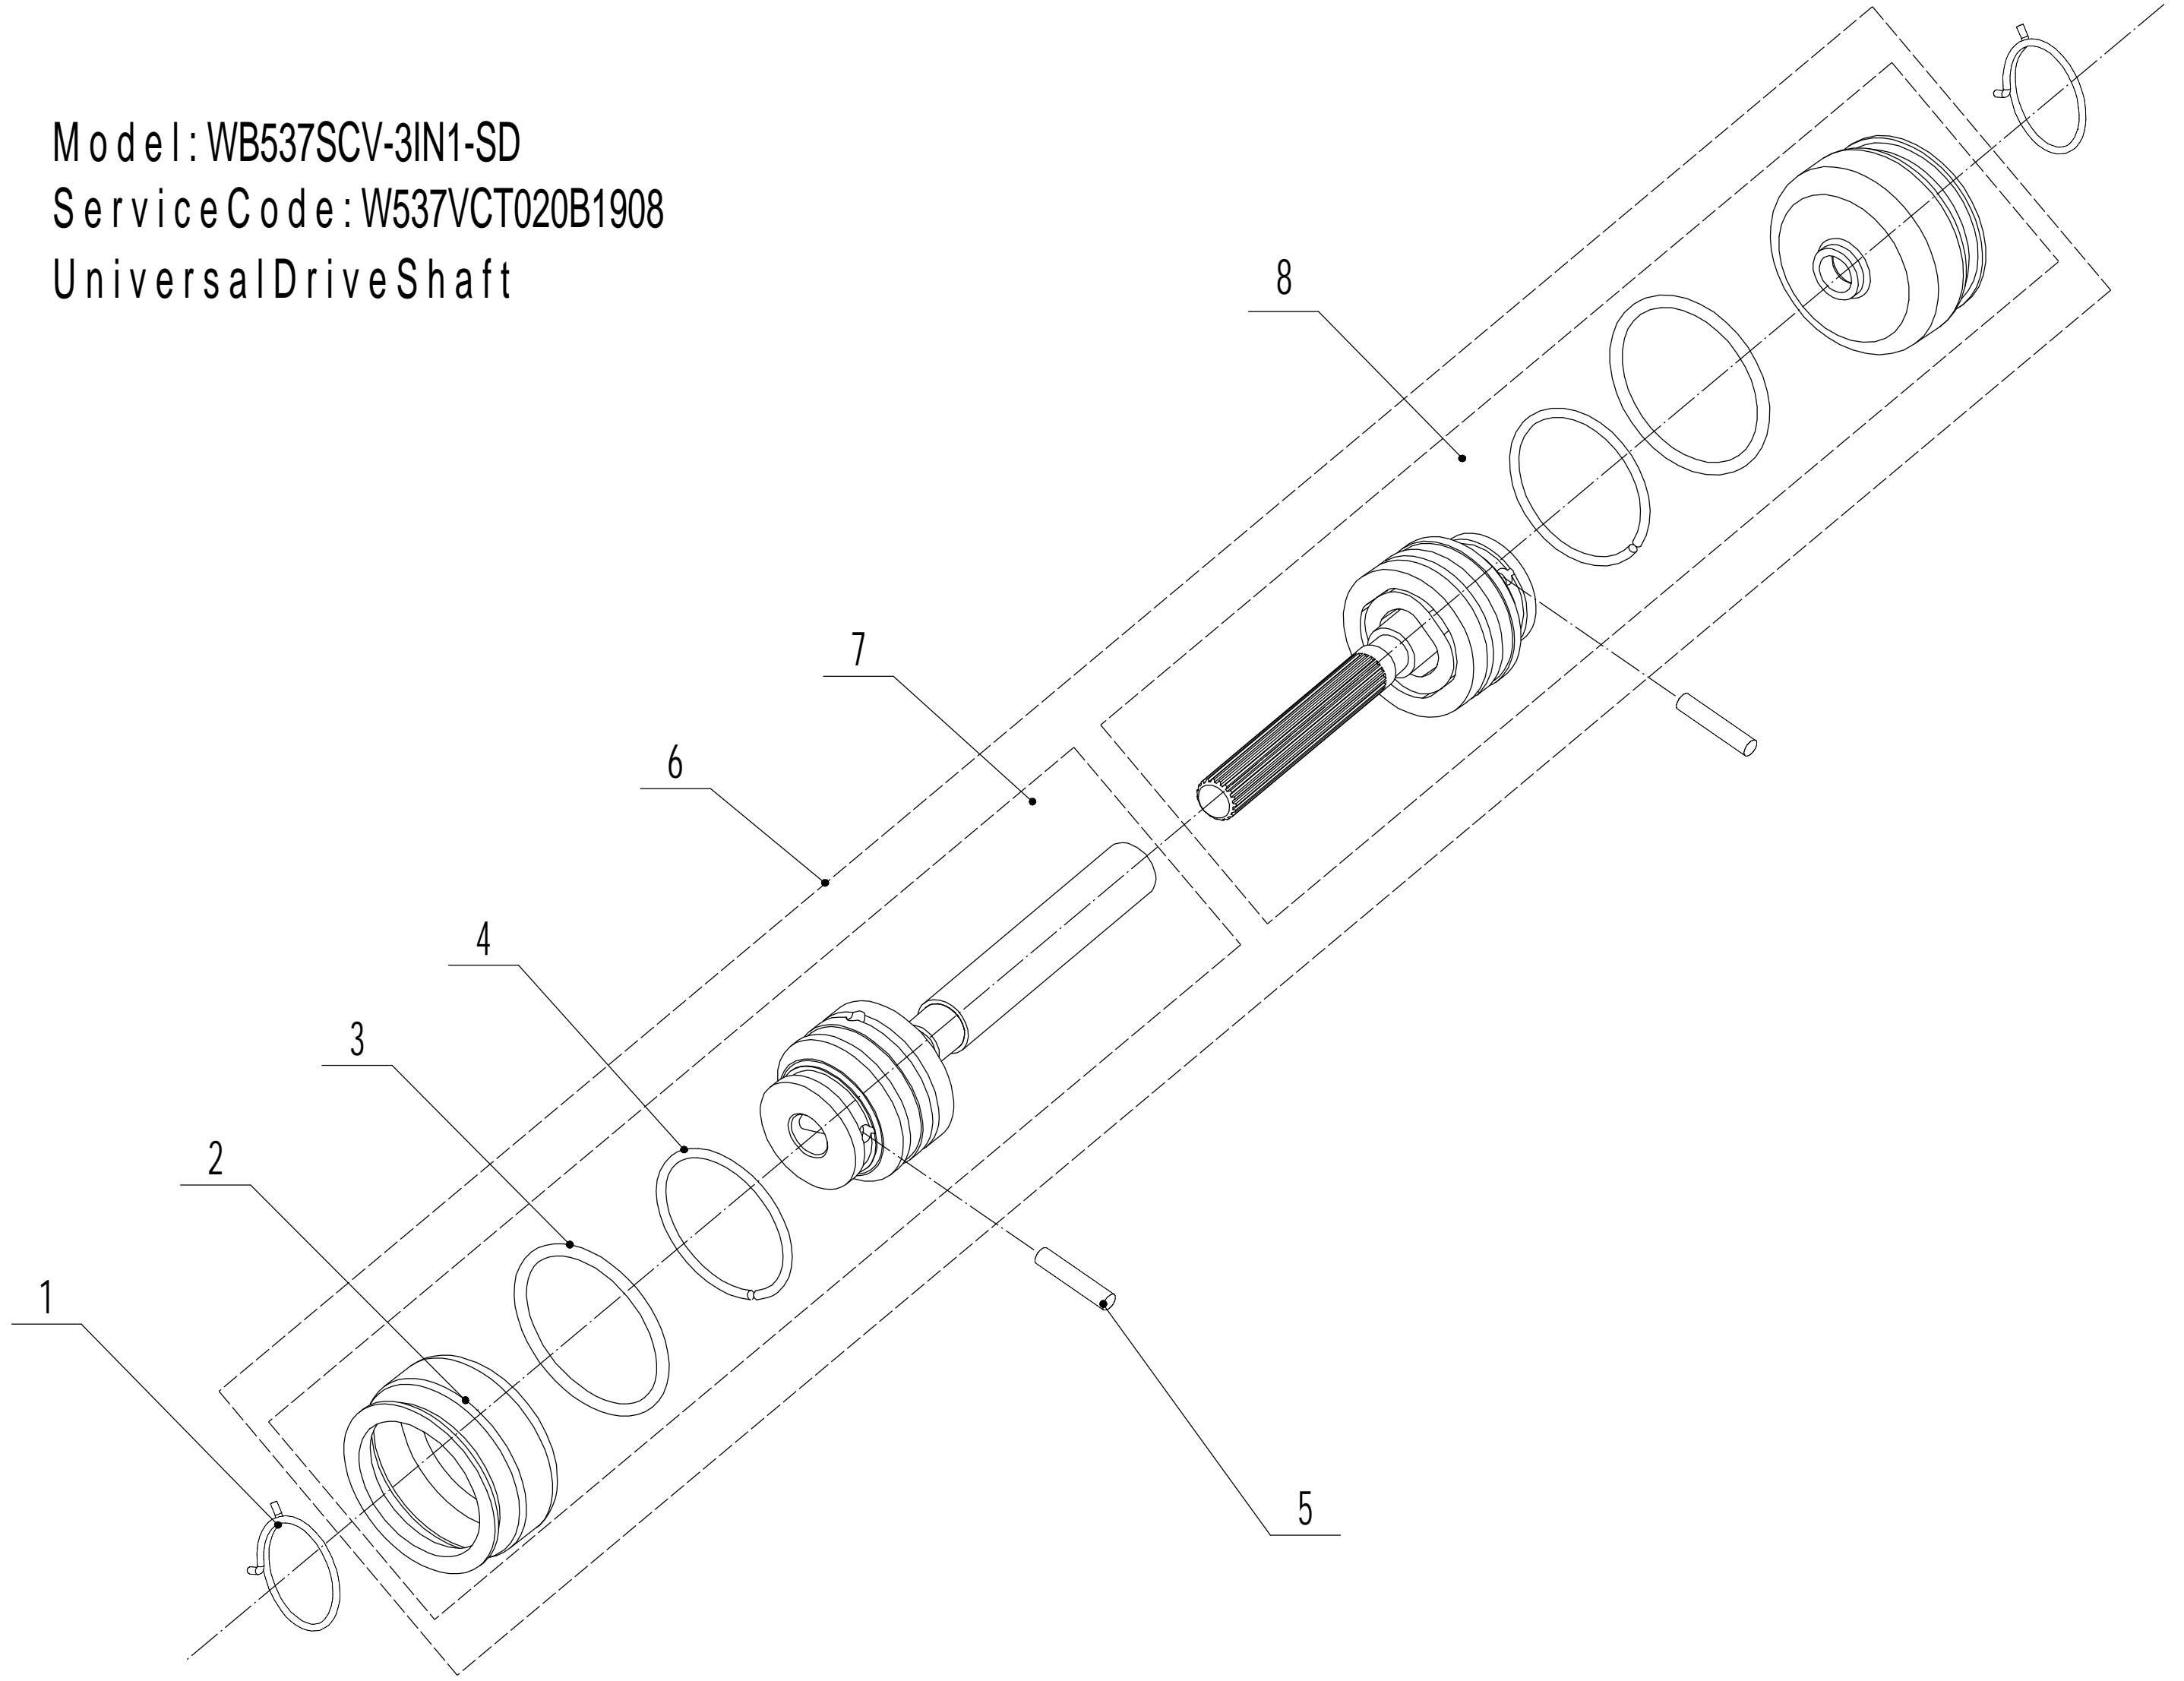

Part 8- Grasscatcher Spare parts		
No.	ID Zboží	Název
1	HQA020000020	Check Ring
2	HQA020000080	Anti-Dust Shield
3	1401028003	O-Ring
4	HQA020000030	Check Ring
5	HQA020000090	Pin
6	Y26ZCD02	Universal Drive Shaft
7	Y26ZCDA01	Universal Drive Shaft A
8	Y26ZCDB01	Universal Drive Shaft B