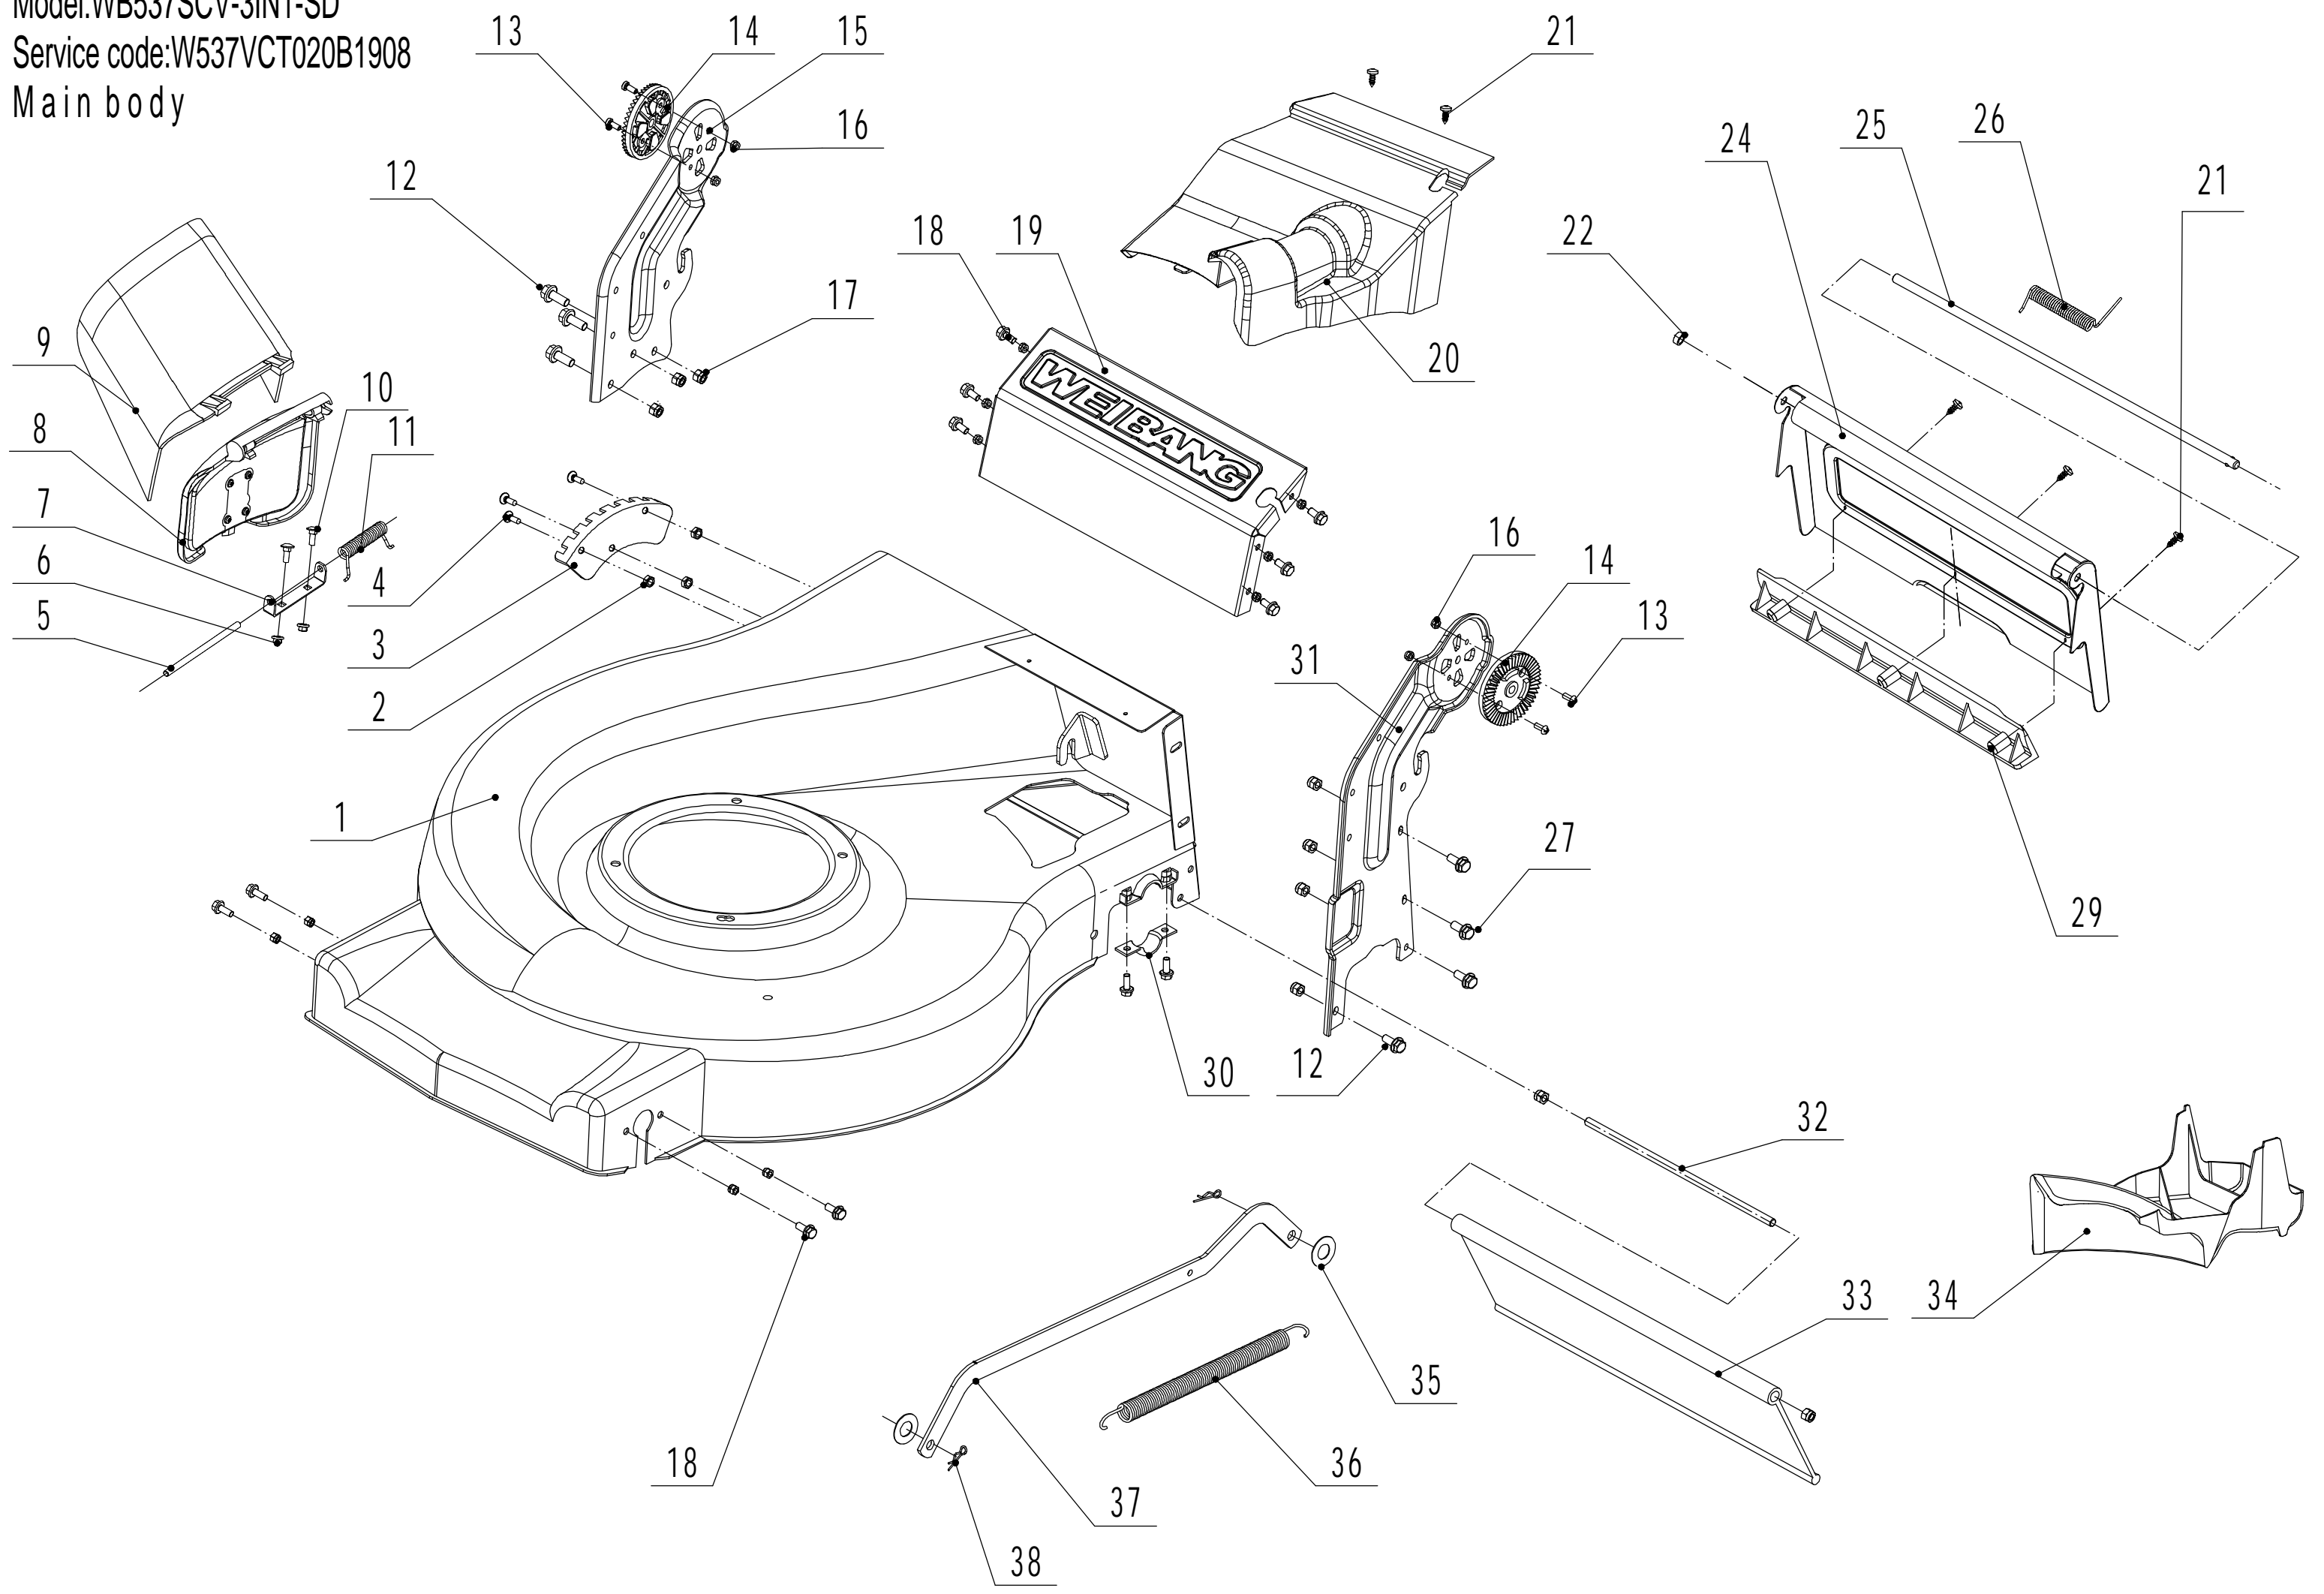

Model:WB537SCV-3IN1-SD
Service code:W537VCT020B1908
Main body

Part 2- Grasscatcher Spare parts		
No.	ID Zboží	Název
1	5320101030S/44	Chassis
2	0202006000	Lock Nut - M6
3	5320121030/01	Graduator
4	0101006015	Screw - M6x15
5	5020120010/02	Side Discharge Cover Pivot
6	0204006000	Lock Nut - M6
7	5020118010/02	Side Discharge Cover Bracket
8	5020121012	Side Discharge Cover
9	5020122010	Side Discharge Deflector
10	0107006014	Bolt - M6x14
11	5020119010	Side Discharge Cover Spring
12	0102008016	Bolt - M8x16
13	0104005012	Screw - M5x12
14	AVSA000000040/22	Tooth Disc
15	5020116020S/40	Right Handle Bracket
16	0202005000	Lock Nut - M5
17	0202008000	Lock Nut - M8
18	0102006012	Bolt - M6x12
19	5320115030S/44	Connector
20	5320117011S	Upper Shield
21	0106004009	Screw - ST4.2x9.5
22	5320136010	Spacer
24	5320127050/22	Rear Cover
25	5320128020S/02	Rear Cover Pivot
26	5020127010	Rear Cover Spring
27	0102006016	Bolt - M6x16
29	5320127040	Sealing Strip
30	5320114020/01	Upper Bearing Bracket
31	5020115020S/40	Left Handle Bracket
32	5320124010/02	Pivot-Trailing Flap
33	5320125010	Trailing Flap
34	5330113010	Mulching Plug
35	0301010000	Washer
36	5320332010/02	Connecting Rod Spring
37	5320331010/40	Connecting Rod
38	5320333010	Check ring

Model:WB537SCV-3IN1-SD

ServiceCode:W537VCT020B1908

Blade Components

Part 3- Grasscatcher Spare parts		
No.	ID Zboží	Název
1	5310112020/02	Washer
2	5320115010	Bolt - 3/8-16x25
3	5310112010/02	Washer
4	0401008000	Spring Washer - M8
5	0101008035	Bolt
6	4510401010	Key
7	4510402010/02	Adapter
8	5310402010	Friction Disc
9	5310403010/22	Blade
10	5310404010/02	Lock Disc
11	5310406010/04	Dish Spring
12	5310415011	Central Bolt-3/8x45