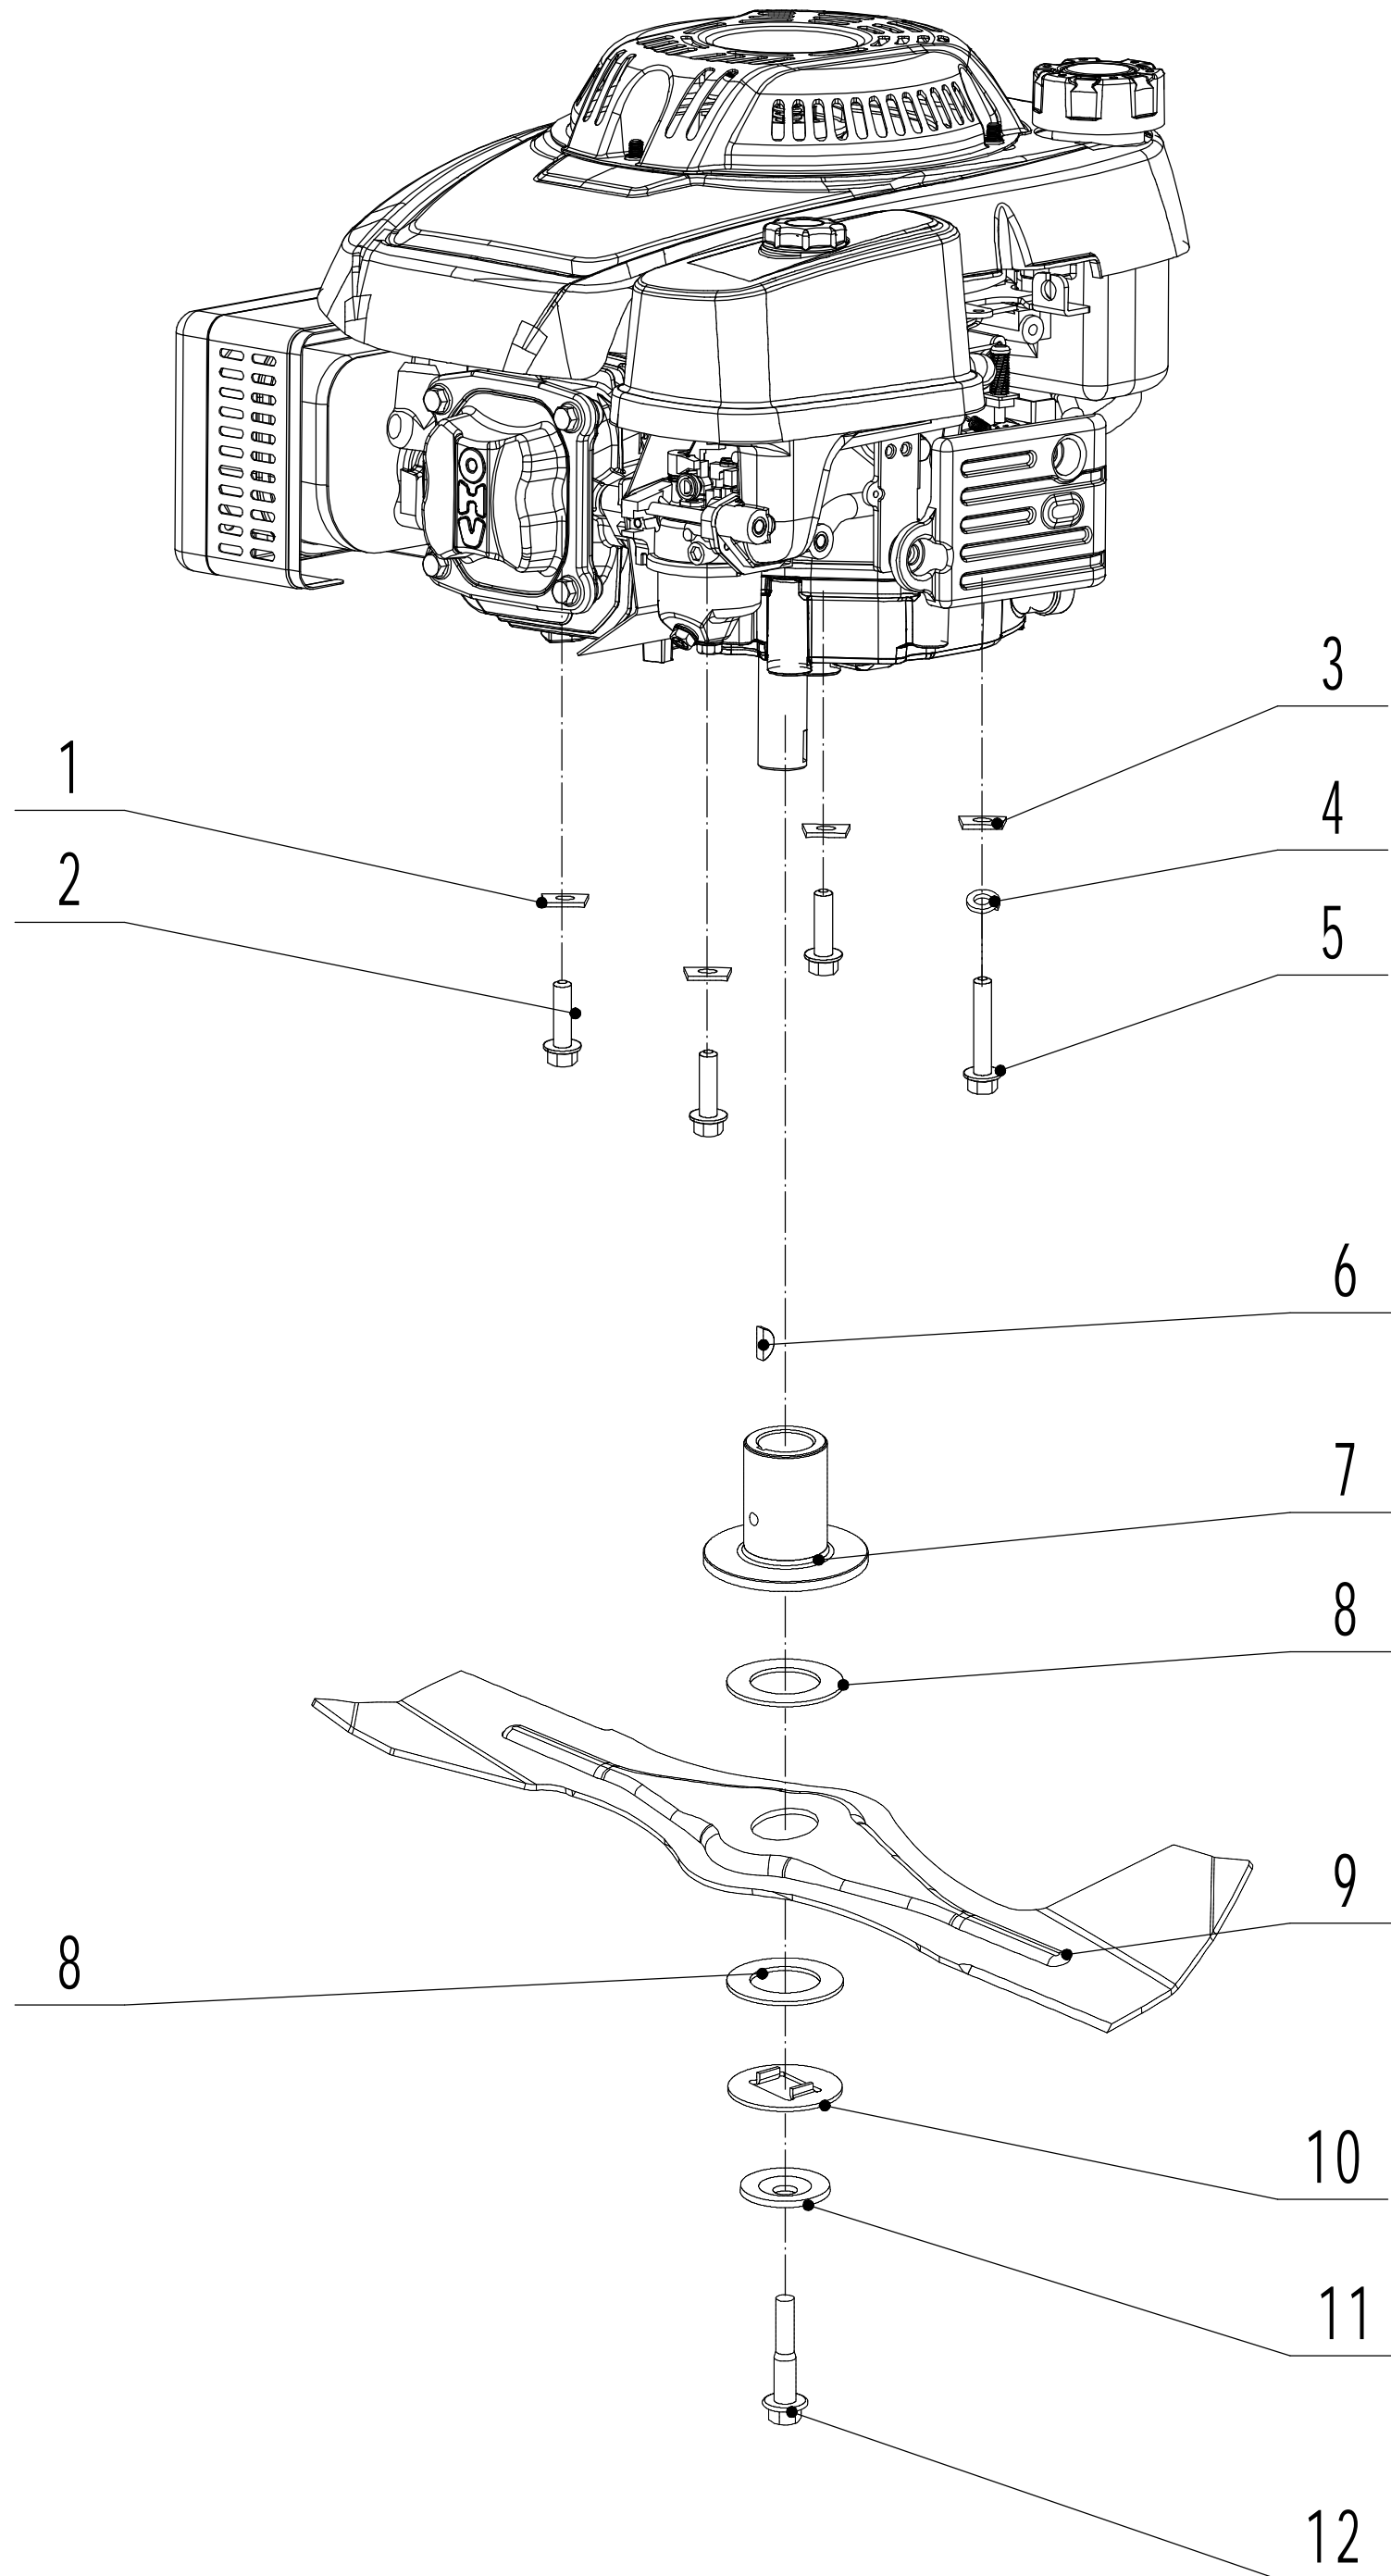

Model:WB537SCV-3IN1-SD
Service code:W537VCT020B1908
Main body

Part 2- Grasscatcher Spare parts		
No.	ID Zboží	Název
1	5320101030S/44	Chassis
2	0202006000	Lock Nut - M6
3	5320121030/01	Graduator
4	0101006015	Screw - M6x15
5	5020120010/02	Side Discharge Cover Pivot
6	0204006000	Lock Nut - M6
7	5020118010/02	Side Discharge Cover Bracket
8	5020121012	Side Discharge Cover
9	5020122010	Side Discharge Deflector
10	0107006014	Bolt - M6x14
11	5020119010	Side Discharge Cover Spring
12	0102008016	Bolt - M8x16
13	0104005012	Screw - M5x12
14	AVSA000000040/22	Tooth Disc
15	5020116020S/40	Right Handle Bracket
16	0202005000	Lock Nut - M5
17	0202008000	Lock Nut - M8
18	0102006012	Bolt - M6x12
19	5320115030S/44	Connector
20	5320117011S	Upper Shield
21	0106004009	Screw - ST4.2x9.5
22	5320136010	Spacer
24	5320127050/22	Rear Cover
25	5320128020S/02	Rear Cover Pivot
26	5020127010	Rear Cover Spring
27	0102006016	Bolt - M6x16
29	5320127040	Sealing Strip
30	5320114020/01	Upper Bearing Bracket
31	5020115020S/40	Left Handle Bracket
32	5320124010/02	Pivot-Trailing Flap
33	5320125010	Trailing Flap
34	5330113010	Mulching Plug
35	0301010000	Washer
36	5320332010/02	Connecting Rod Spring
37	5320331010/40	Connecting Rod
38	5320333010	Check ring

Model:WB537SCV-3IN1-SD

ServiceCode:W537VCT020B1908

Blade Components

Part 3- Grasscatcher Spare parts		
No.	ID Zboží	Název
1	5310112020/02	Washer
2	5320115010	Bolt - 3/8-16x25
3	5310112010/02	Washer
4	0401008000	Spring Washer - M8
5	0101008035	Bolt
6	4510401010	Key
7	4510402010/02	Adapter
8	5310402010	Friction Disc
9	5310403010/22	Blade
10	5310404010/02	Lock Disc
11	5310406010/04	Dish Spring
12	5310415011	Central Bolt-3/8x45