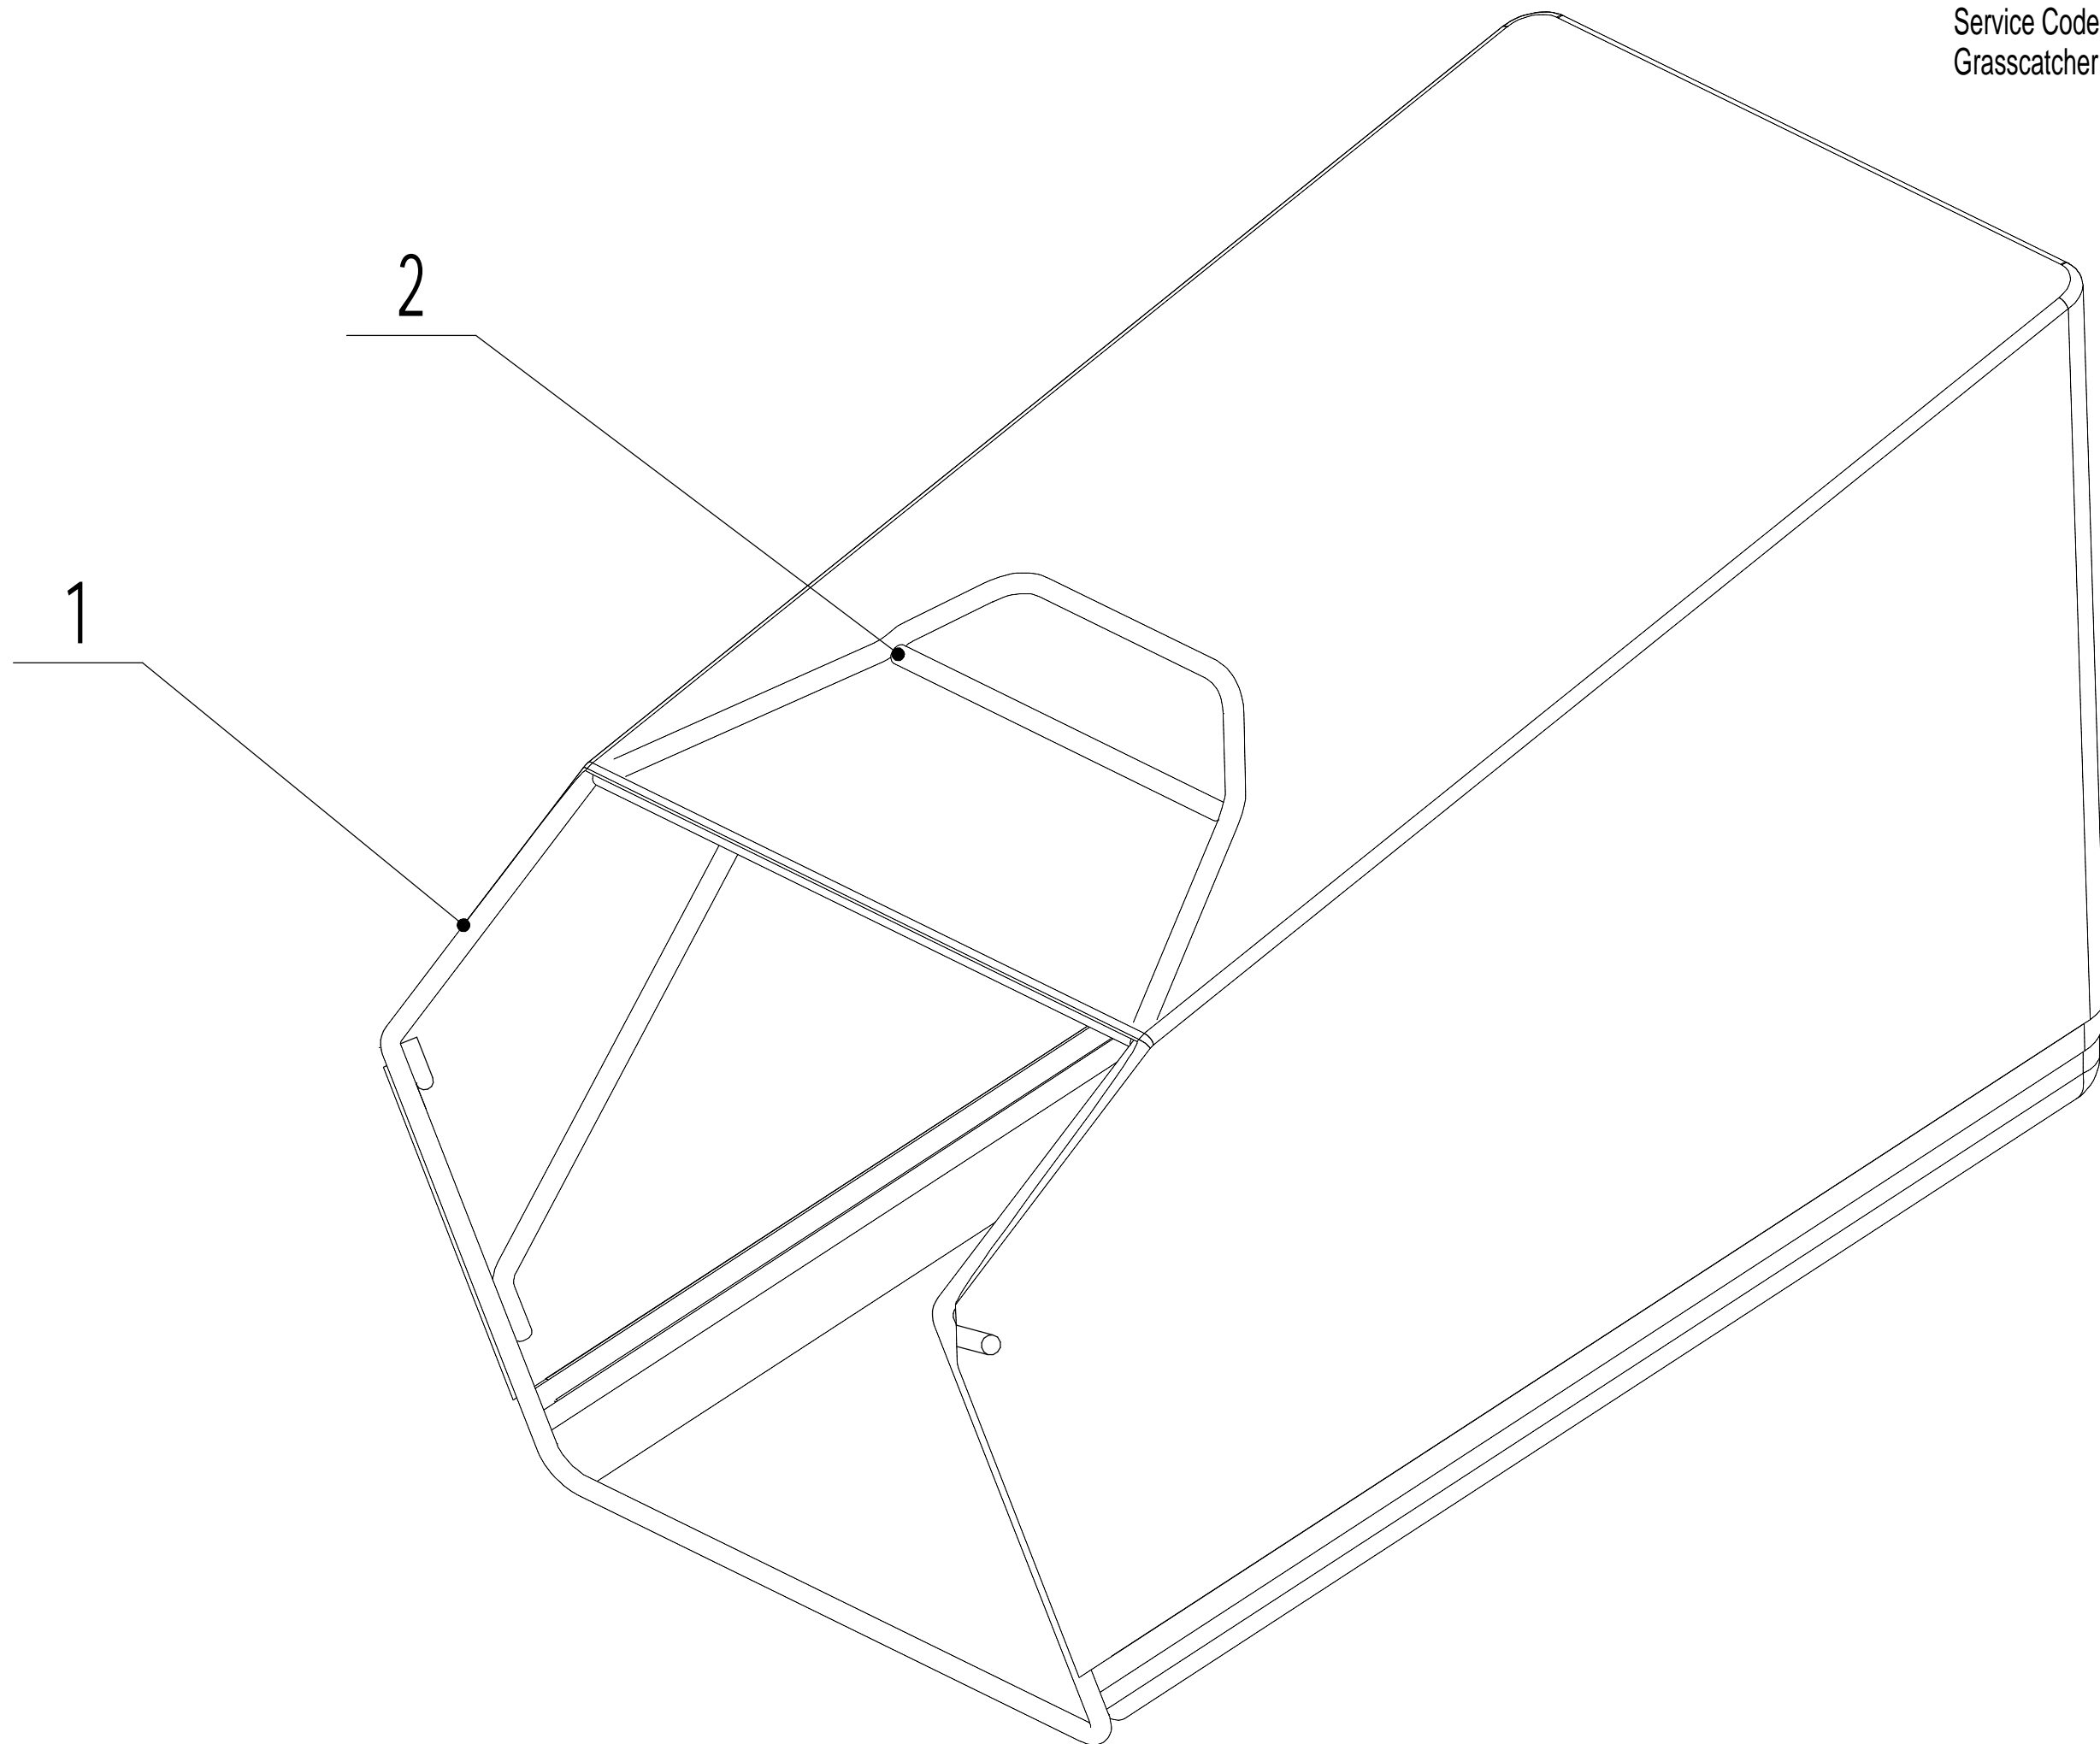

Model : V53SSDBBC
Service Code : V53SSDBBC1700
Grasscatcher

Order	Part number	Name_English	Quantity
1	5320603000S	grass catcher assembly	1
2	5320511030S/22	grass catcher frame	1
3	5320603020S/81	grass bag	1