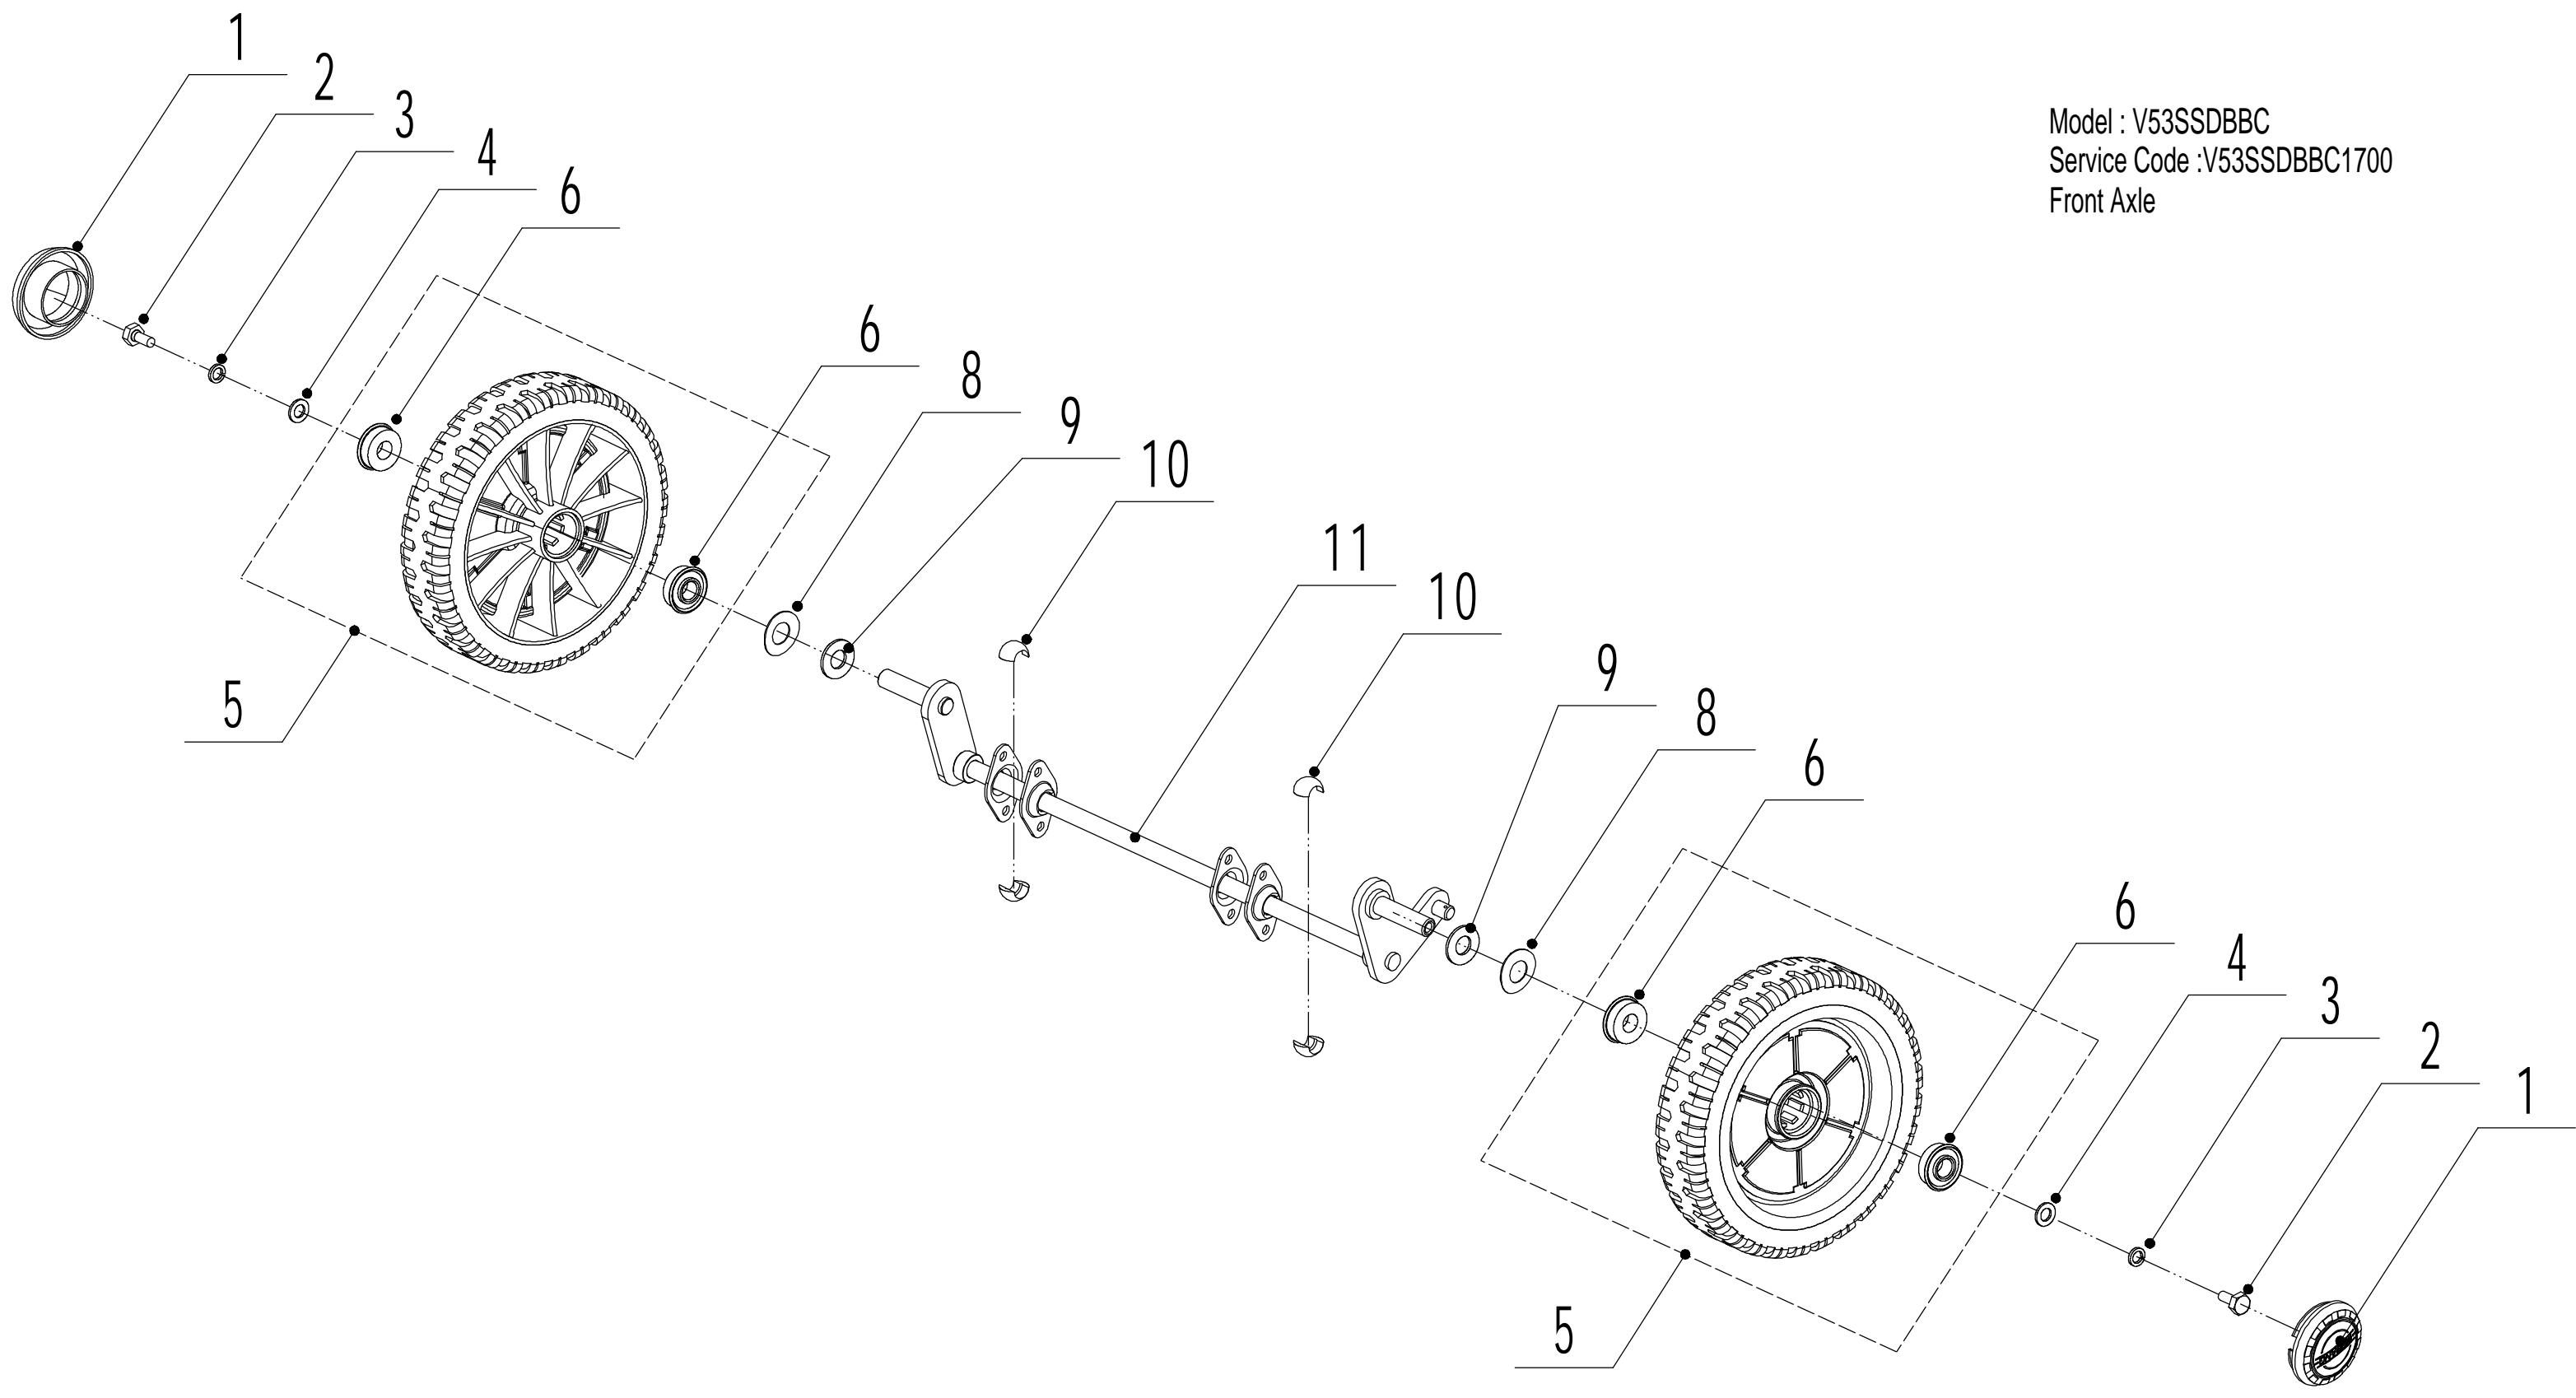

WB 537 SCV BBCPRO

2017

Order	Part number	Name English	Quantity
1	5320101030S/44	chassis	1
2	0202006000	lock nut	16
3	5320121030/01	graduator	1
4	0108006015	screw	3
5	5020120010/02	axle	1
6	0204006000	lock nut	2
7	5020118010/02	bracket	1
8	5020121010	cover	1
9	5020122010	deflector	1
10	0107006014	bolt	2
11	5020119010	spring	1
12	0102008016	bolt	8
13	0104005012	screw	4
14	AVSA000000040/22	tooth disc	2
15	5020116020S/44	right bracket	1
16	0202005000	lock nut	4
17	0202008000	lock nut	8
18	0102006012	bolt	12
19	5320115030S/44	connector	1
20	5320117010S	upper shield	1
21	0106004009	screw	2
22	5320136010S/02	spacer	1
23			
24	5320127050/22	rear cover	1
25	5320128020S/02	axle	1
26	5020127010	spring	1
27	0106004013	screw	3
28			
29	5320127040	seals	1
30	5320114020/01	upper bearing bracket	2
31	5020115020S/44	left bracket	1
32	5320124010/02	pivot	1
33	5320125010	rear deflector	1
34	5360115010	plug	1
35	0301010000	spacer	2
36	5320332010/02	spring	1
37	5320331010/44	connector	1
38	5320333010	check ring	2

3 Blade Component

Order	Part number	Name_English	Quantity
1	BBC/ST010	bracket	1
2	BBC/ST040	wind hood	1
3	4820102012	Bolt-3/8×16×30	3
4	4510401010	key	2
5	BBC/ST020	upper fixed frame welding	1
6	0301008000	Washer-M8	2
7	0401008000	Spring Washer-M8	2
8	0101008035	Bolt-M8×35	1
9	BBC/WB	BBC clutch	1
10	BBC/ST030	lower fixed frame	1
11	0101008020	Bolt-M8×20	2
12	5380401010WB/22	blade	1
13	BBC30A000000040/04	Center of gasket	1
14	0403010000	spring washer	3
15	5320405010	Spring Washer-M10	1
16	0103010020B	screw-M10x20	2
17	5380515020B	Spring	1

Model : V53SSDBBC
Service Code :V53SSDBBC1700
Front Axle

Order	Part number	Name_English	Quantity
1	5310214010	hub cap	2
2	0101008015	bolt	2
3	0401008000	spring washer	2
4	0301006000	spacer	2
5	5310212010	8" wheel assmbly	2
6	5310213010	bearing	4
7	5310212010	8"wheel	2
8	5310211010/02	spring washer	2
9	5310210010/02	spacer	2
10	5310209010	bearing	4
11	5320202010/01	front axle weldment	1