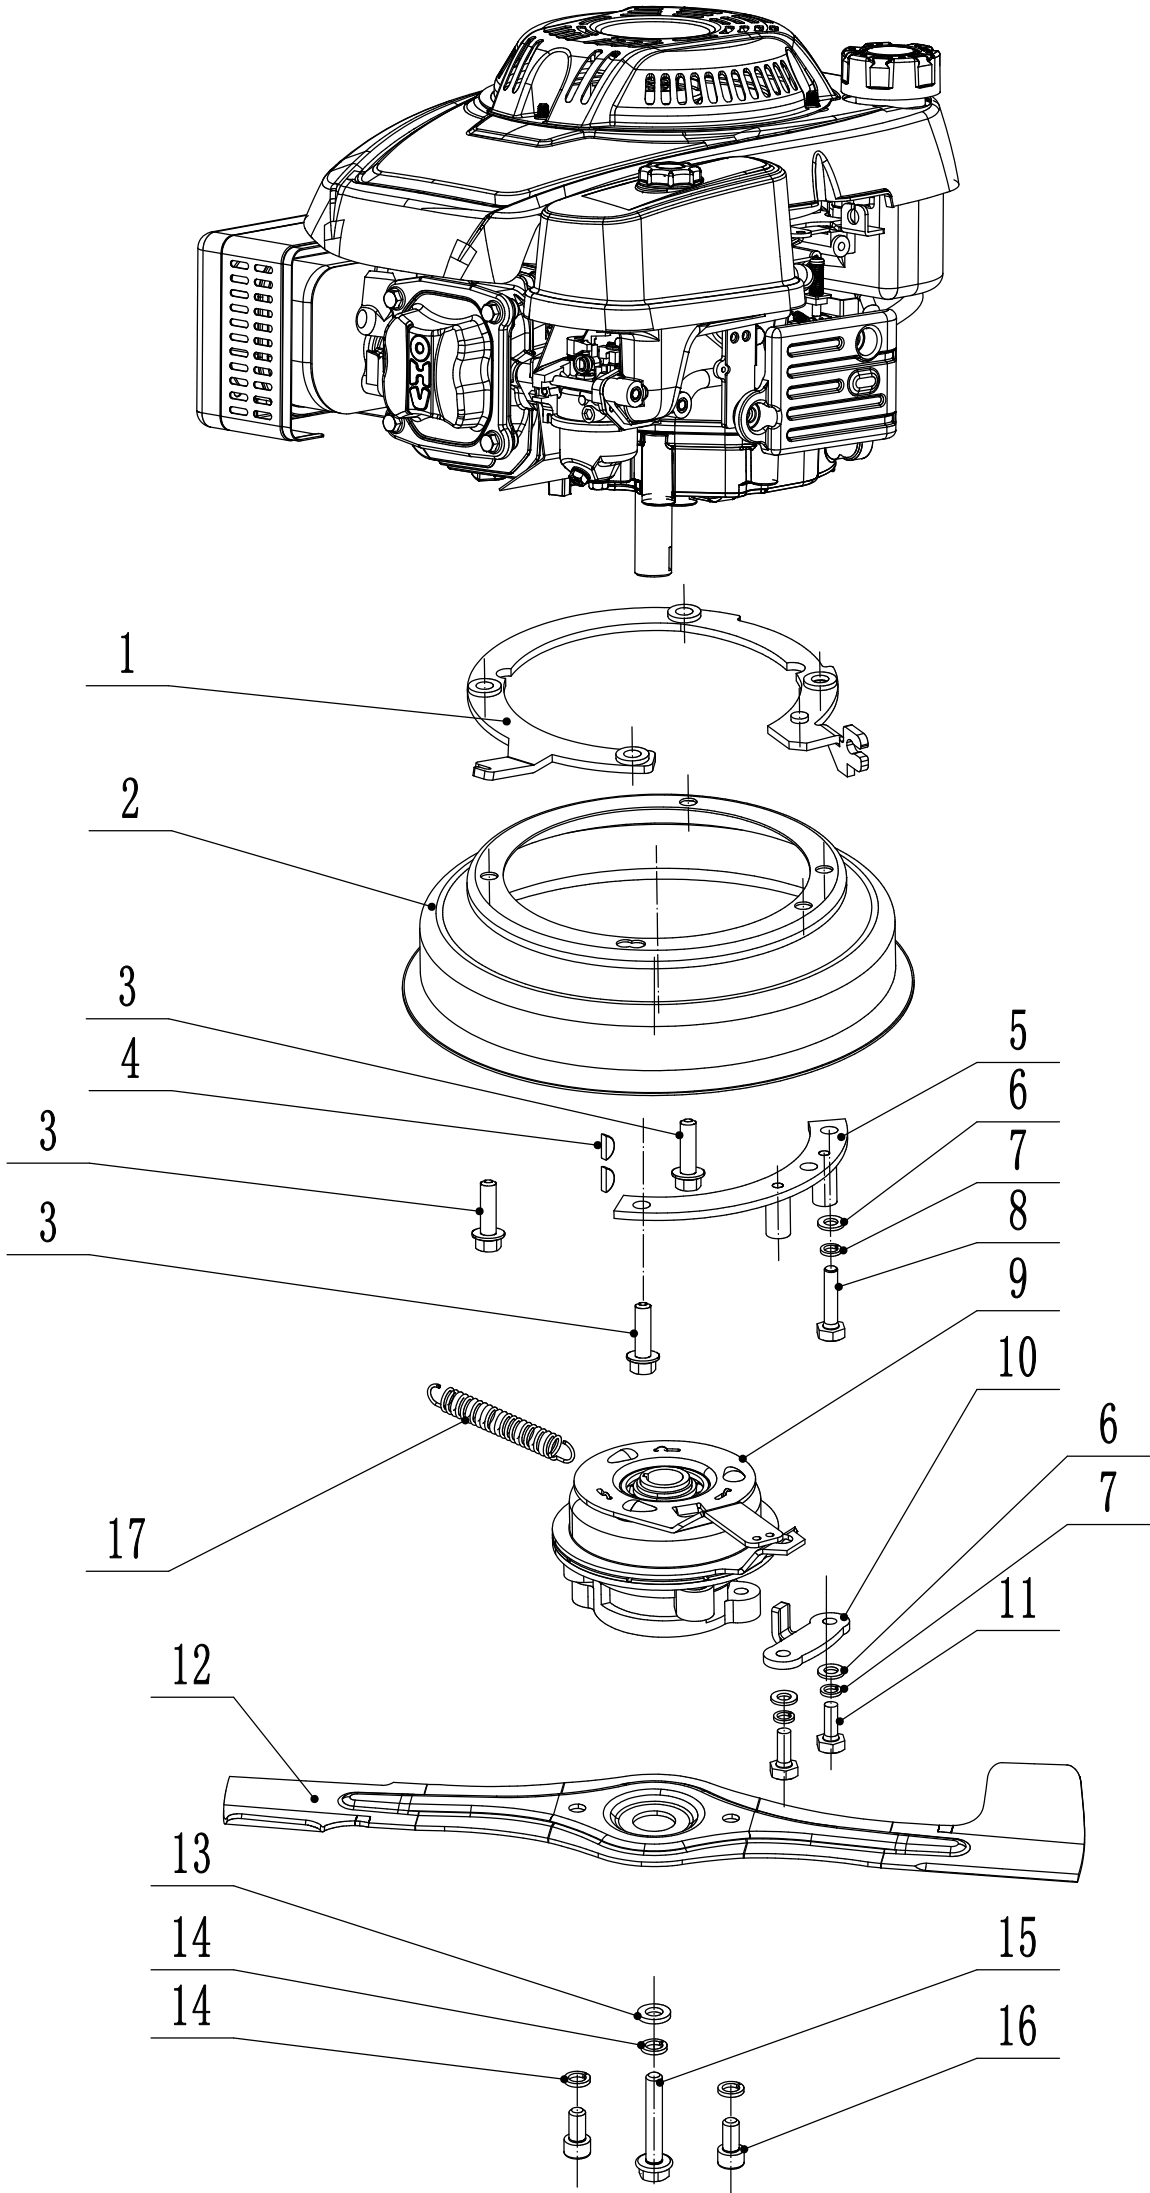

WB 537 SCV BBCPRO

2017

Order	Part number	Name English	Quantity
1	5320101030S/44	chassis	1
2	0202006000	lock nut	16
3	5320121030/01	graduator	1
4	0108006015	screw	3
5	5020120010/02	axle	1
6	0204006000	lock nut	2
7	5020118010/02	bracket	1
8	5020121010	cover	1
9	5020122010	deflector	1
10	0107006014	bolt	2
11	5020119010	spring	1
12	0102008016	bolt	8
13	0104005012	screw	4
14	AVSA000000040/22	tooth disc	2
15	5020116020S/44	right bracket	1
16	0202005000	lock nut	4
17	0202008000	lock nut	8
18	0102006012	bolt	12
19	5320115030S/44	connector	1
20	5320117010S	upper shield	1
21	0106004009	screw	2
22	5320136010S/02	spacer	1
23			
24	5320127050/22	rear cover	1
25	5320128020S/02	axle	1
26	5020127010	spring	1
27	0106004013	screw	3
28			
29	5320127040	seals	1
30	5320114020/01	upper bearing bracket	2
31	5020115020S/44	left bracket	1
32	5320124010/02	pivot	1
33	5320125010	rear deflector	1
34	5360115010	plug	1
35	0301010000	spacer	2
36	5320332010/02	spring	1
37	5320331010/44	connector	1
38	5320333010	check ring	2

3 Blade Component

Order	Part number	Name_English	Quantity
1	BBC/ST010	bracket	1
2	BBC/ST040	wind hood	1
3	4820102012	Bolt-3/8×16×30	3
4	4510401010	key	2
5	BBC/ST020	upper fixed frame welding	1
6	0301008000	Washer-M8	2
7	0401008000	Spring Washer-M8	2
8	0101008035	Bolt-M8×35	1
9	BBC/WB	BBC clutch	1
10	BBC/ST030	lower fixed frame	1
11	0101008020	Bolt-M8×20	2
12	5380401010WB/22	blade	1
13	BBC30A000000040/04	Center of gasket	1
14	0403010000	spring washer	3
15	5320405010	Spring Washer-M10	1
16	0103010020B	screw-M10x20	2
17	5380515020B	Spring	1

Model : V53SSDBBC
Service Code :V53SSDBBC1700
Front Axle

Order	Part number	Name_English	Quantity
1	5310214010	hub cap	2
2	0101008015	bolt	2
3	0401008000	spring washer	2
4	0301006000	spacer	2
5	5310212010	8" wheel assmbly	2
6	5310213010	bearing	4
7	5310212010	8"wheel	2
8	5310211010/02	spring washer	2
9	5310210010/02	spacer	2
10	5310209010	bearing	4
11	5320202010/01	front axle weldment	1