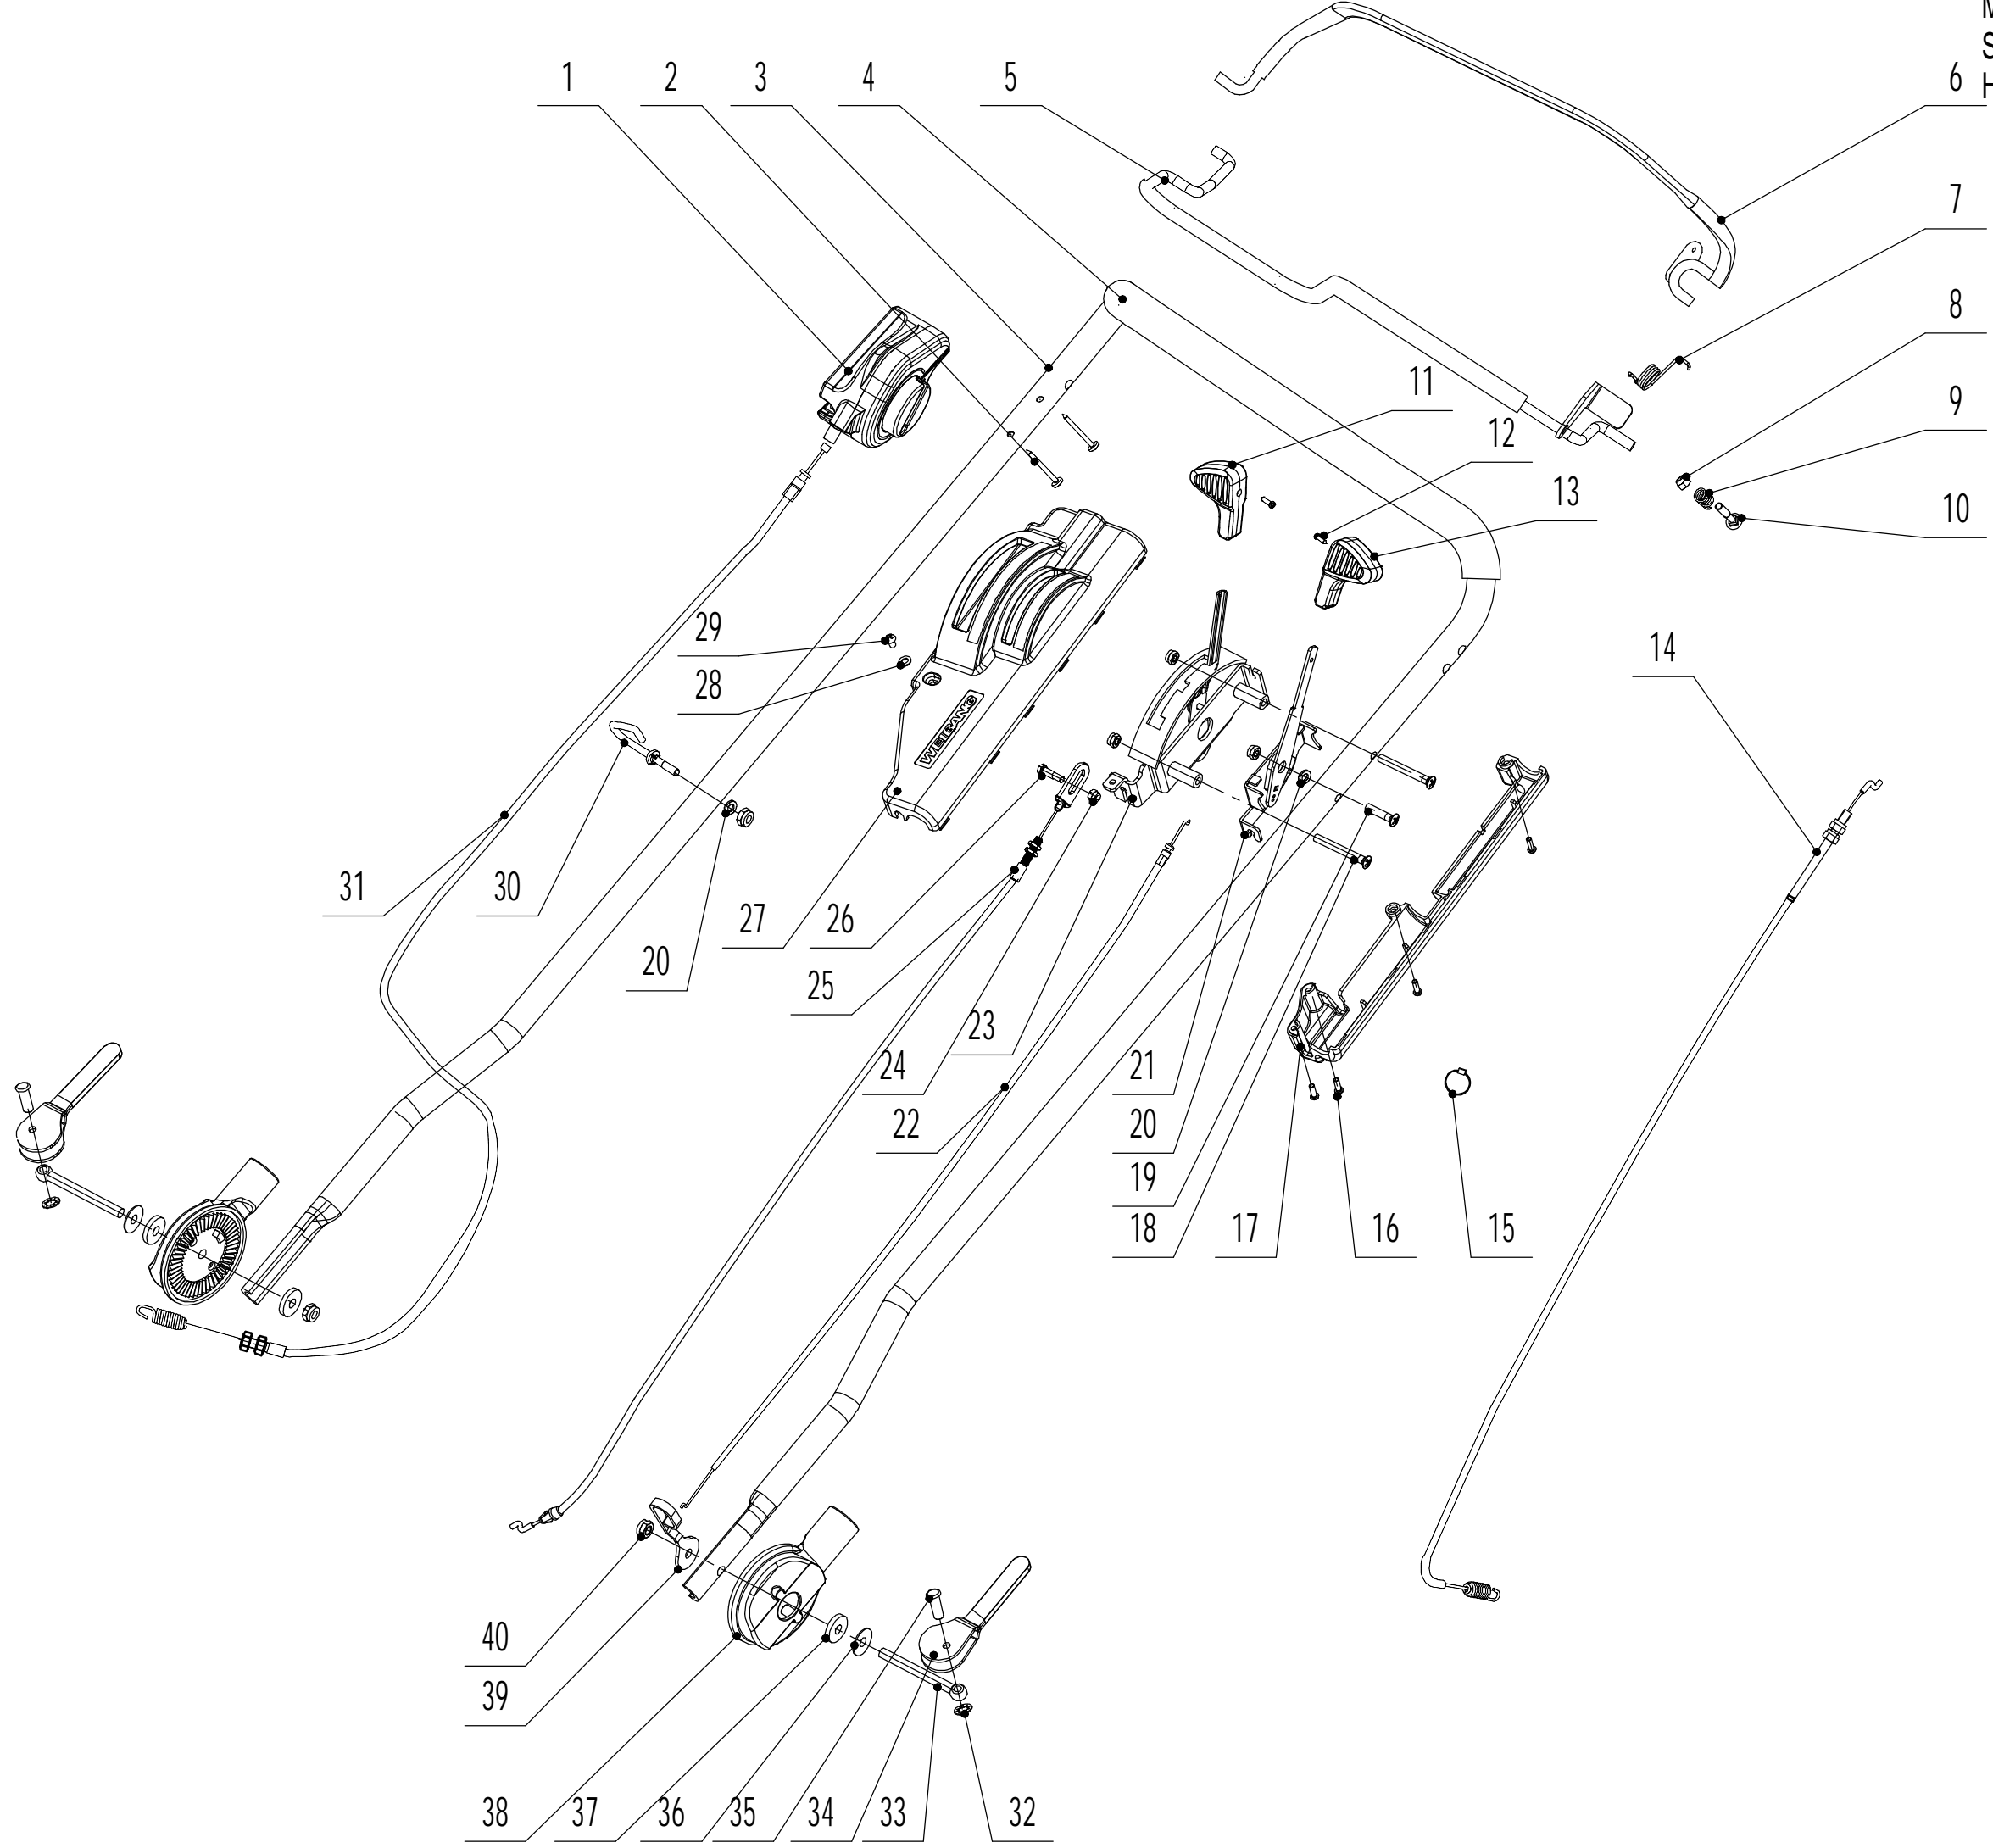

Model : V53SSDBBC
Service Code :V53SSDBBC1700
Front Axle

Order	Part number	Name_English	Quantity
1	5310214010	hub cap	2
2	0101008015	bolt	2
3	0401008000	spring washer	2
4	0301006000	spacer	2
5	5310212010	8" wheel assmbly	2
6	5310213010	bearing	4
7	5310212010	8"wheel	2
8	5310211010/02	spring washer	2
9	5310210010/02	spacer	2
10	5310209010	bearing	4
11	5320202010/01	front axle weldment	1

Model : V53SSDBBC
Service Code :V53SSDBBC1700
Rear Axle

Order	Part number	Name_English	Quantity
1	5310214010	wheel cover	2
2	0101008015	hexangular bolt	2
3	0401008000	spring washer	2
4	0301006000	spacer	2
5	5340309010	9" rear wheel	2
6	5310213010	bearing	4
7			
8	5310211010/02	spring washer	2
9	5310210010	spacer	2
10	5340312010	anti-dust shield	2
11	5320302030S/01	rear axle weldment	1
12	Y20532Z0	gearbox assembly	1
13	5320317010S/02	axle	1
14	HQ000100060	Check holder	2
15	5320328010	nylon surface bearing	2
16	1001020000	check ring for shaft	2
17	0104006014	cross slot screw	3
18	0104006014	cross slot screw	2
19	5360311010/22	spring	1
20	0202006000	lock nut	3
21	5360310010	lever	1
22	Y065321SF	right bearing kit	1
23	R8	deep groove ball bearing	2
24	5320324022	bearing block	2
25	5320324023	bearing block gland	2
26	0401005000	spring washer 5	4
27	0103005020A	hexagon socket cap screws	4
28	5320325021/02	right-bearing sheath	1
29	1001012000	snap ring	2
30	HQ000100050	Unidirectional block	2
31	1401025015	o sealing ring	2
32	HQ000100040	Unidirectional telescopic pin spring	6
33	HQ000100030	Unidirectional telescopic pin	6
34	5320326010P	bearing	2
35	HQ000100020	right pinion	1
36	HQ000100010	left pinion	1
37	5020311010/04	friction mat	2
38	1301009000	check ring	2
39	5320329010/02	rear axle partition	1
40	Y065320SF	left bearing sheath assembly	1
41	5320324021/02	left bearing sheath	1