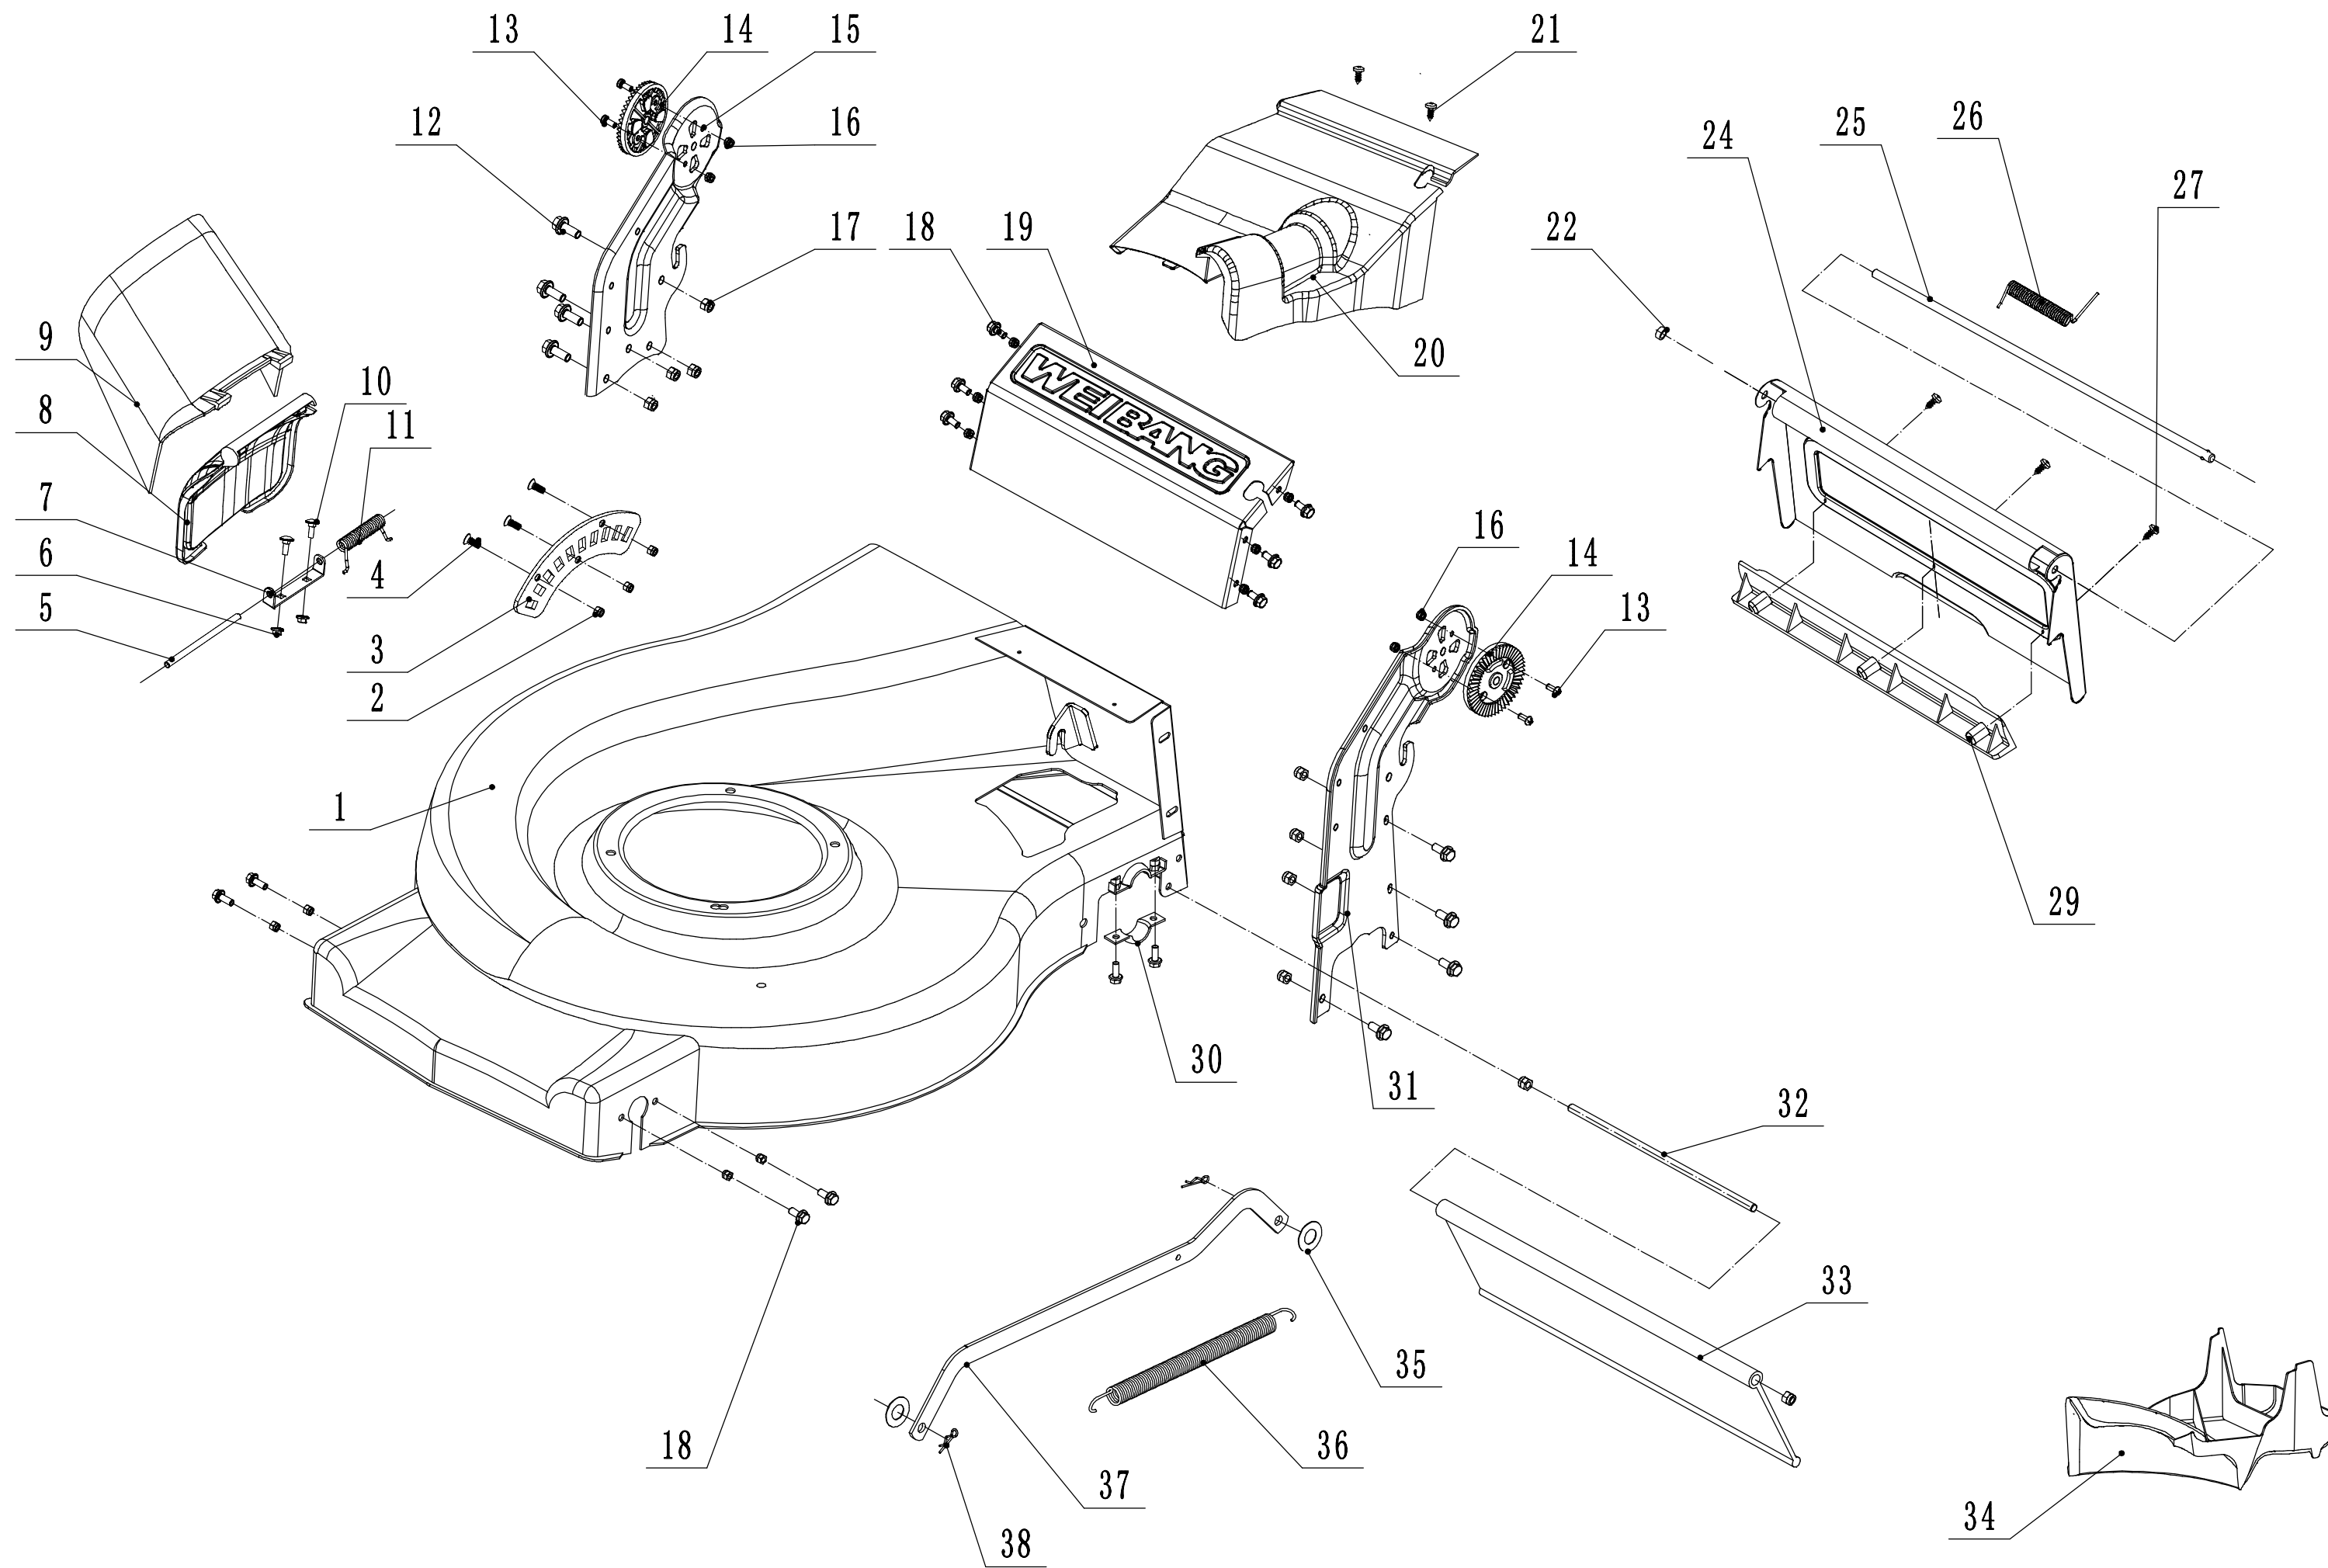

WB 537 SCV BBCPRO

2017

Order	Part number	Name English	Quantity
1	5320101030S/44	chassis	1
2	0202006000	lock nut	16
3	5320121030/01	graduator	1
4	0108006015	screw	3
5	5020120010/02	axle	1
6	0204006000	lock nut	2
7	5020118010/02	bracket	1
8	5020121010	cover	1
9	5020122010	deflector	1
10	0107006014	bolt	2
11	5020119010	spring	1
12	0102008016	bolt	8
13	0104005012	screw	4
14	AVSA000000040/22	tooth disc	2
15	5020116020S/44	right bracket	1
16	0202005000	lock nut	4
17	0202008000	lock nut	8
18	0102006012	bolt	12
19	5320115030S/44	connector	1
20	5320117010S	upper shield	1
21	0106004009	screw	2
22	5320136010S/02	spacer	1
23			
24	5320127050/22	rear cover	1
25	5320128020S/02	axle	1
26	5020127010	spring	1
27	0106004013	screw	3
28			
29	5320127040	seals	1
30	5320114020/01	upper bearing bracket	2
31	5020115020S/44	left bracket	1
32	5320124010/02	pivot	1
33	5320125010	rear deflector	1
34	5360115010	plug	1
35	0301010000	spacer	2
36	5320332010/02	spring	1
37	5320331010/44	connector	1
38	5320333010	check ring	2

3 Blade Component

Order	Part number	Name_English	Quantity
1	BBC/ST010	bracket	1
2	BBC/ST040	wind hood	1
3	4820102012	Bolt-3/8×16×30	3
4	4510401010	key	2
5	BBC/ST020	upper fixed frame welding	1
6	0301008000	Washer-M8	2
7	0401008000	Spring Washer-M8	2
8	0101008035	Bolt-M8×35	1
9	BBC/WB	BBC clutch	1
10	BBC/ST030	lower fixed frame	1
11	0101008020	Bolt-M8×20	2
12	5380401010WB/22	blade	1
13	BBC30A000000040/04	Center of gasket	1
14	0403010000	spring washer	3
15	5320405010	Spring Washer-M10	1
16	0103010020B	screw-M10x20	2
17	5380515020B	Spring	1

Model : V53SSDBBC
Service Code :V53SSDBBC1700
Front Axle

Order	Part number	Name_English	Quantity
1	5310214010	hub cap	2
2	0101008015	bolt	2
3	0401008000	spring washer	2
4	0301006000	spacer	2
5	5310212010	8" wheel assmbly	2
6	5310213010	bearing	4
7	5310212010	8"wheel	2
8	5310211010/02	spring washer	2
9	5310210010/02	spacer	2
10	5310209010	bearing	4
11	5320202010/01	front axle weldment	1