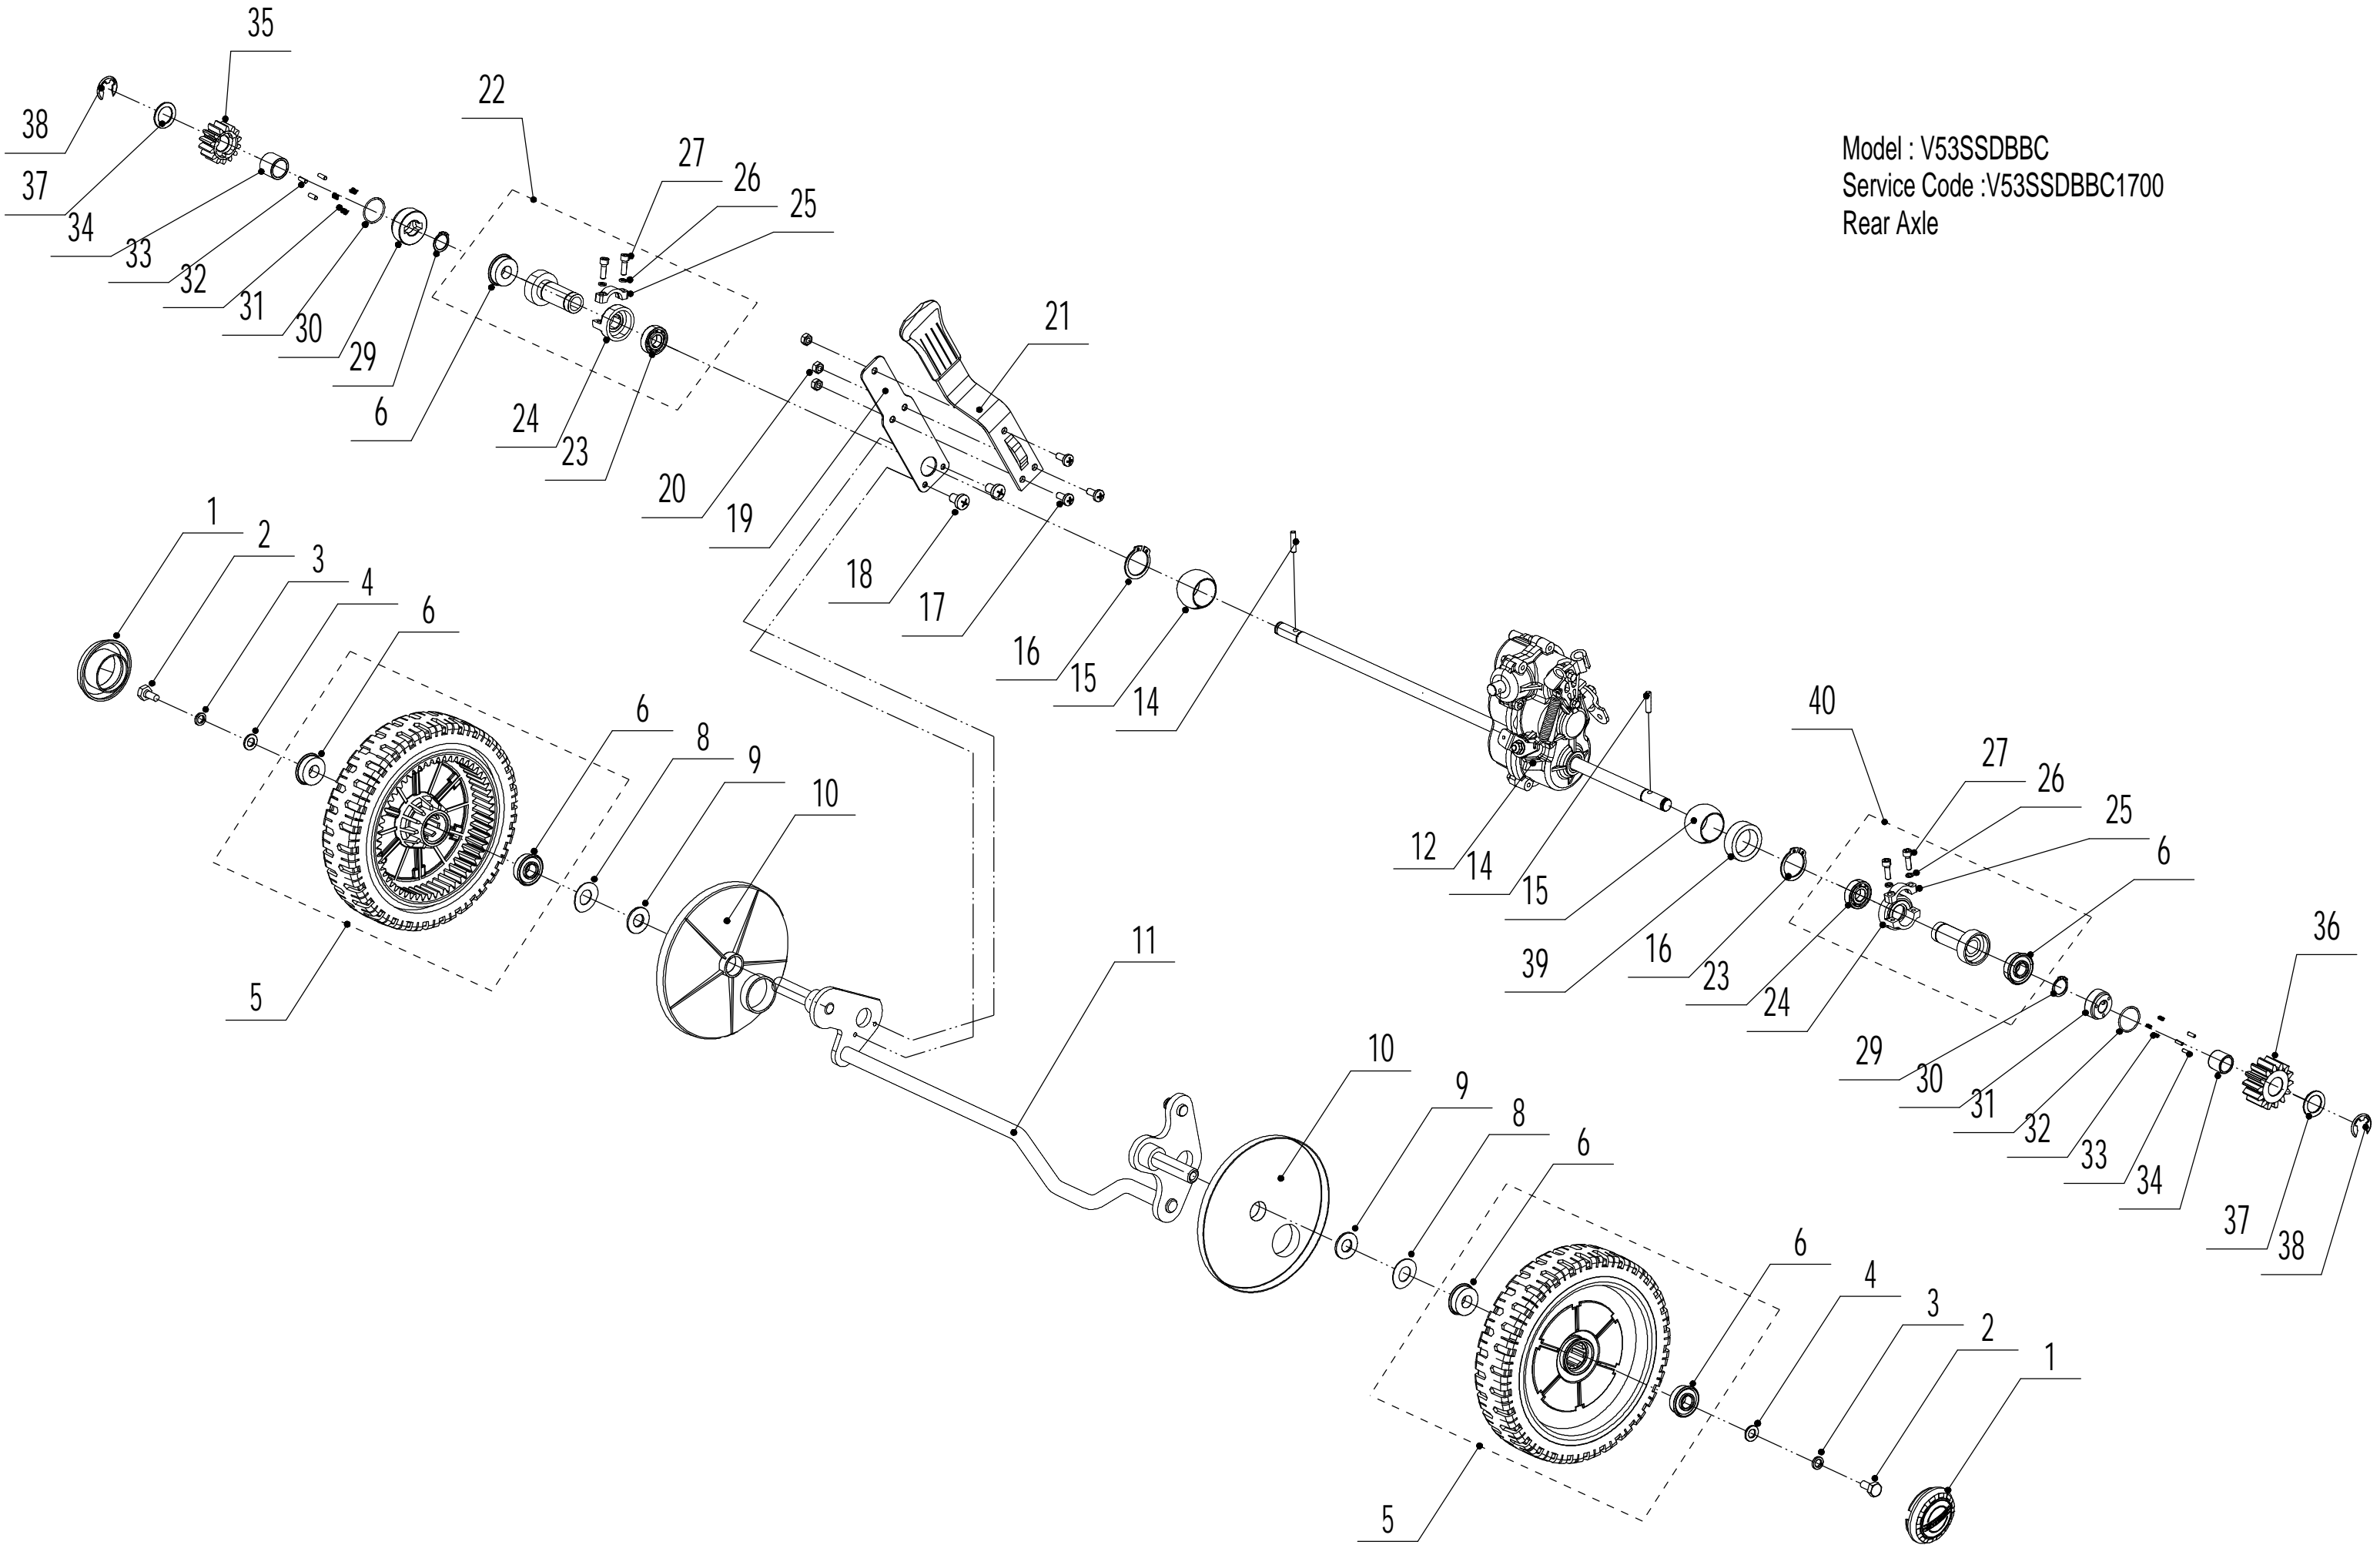

Model : V53SSDBBC
Service Code :V53SSDBBC1700
Rear Axle

Order	Part number	Name_English	Quantity
1	5310214010	wheel cover	2
2	0101008015	hexangular bolt	2
3	0401008000	spring washer	2
4	0301006000	spacer	2
5	5340309010	9" rear wheel	2
6	5310213010	bearing	4
7			
8	5310211010/02	spring washer	2
9	5310210010	spacer	2
10	5340312010	anti-dust shield	2
11	5320302030S/01	rear axle weldment	1
12	Y20532Z0	gearbox assembly	1
13	5320317010S/02	axle	1
14	HQ000100060	Check holder	2
15	5320328010	nylon surface bearing	2
16	1001020000	check ring for shaft	2
17	0104006014	cross slot screw	3
18	0104006014	cross slot screw	2
19	5360311010/22	spring	1
20	0202006000	lock nut	3
21	5360310010	lever	1
22	Y065321SF	right bearing kit	1
23	R8	deep groove ball bearing	2
24	5320324022	bearing block	2
25	5320324023	bearing block gland	2
26	0401005000	spring washer 5	4
27	0103005020A	hexagon socket cap screws	4
28	5320325021/02	right-bearing sheath	1
29	1001012000	snap ring	2
30	HQ000100050	Unidirectional block	2
31	1401025015	o sealing ring	2
32	HQ000100040	Unidirectional telescopic pin spring	6
33	HQ000100030	Unidirectional telescopic pin	6
34	5320326010P	bearing	2
35	HQ000100020	right pinion	1
36	HQ000100010	left pinion	1
37	5020311010/04	friction mat	2
38	1301009000	check ring	2
39	5320329010/02	rear axle partition	1
40	Y065320SF	left bearing sheath assembly	1
41	5320324021/02	left bearing sheath	1