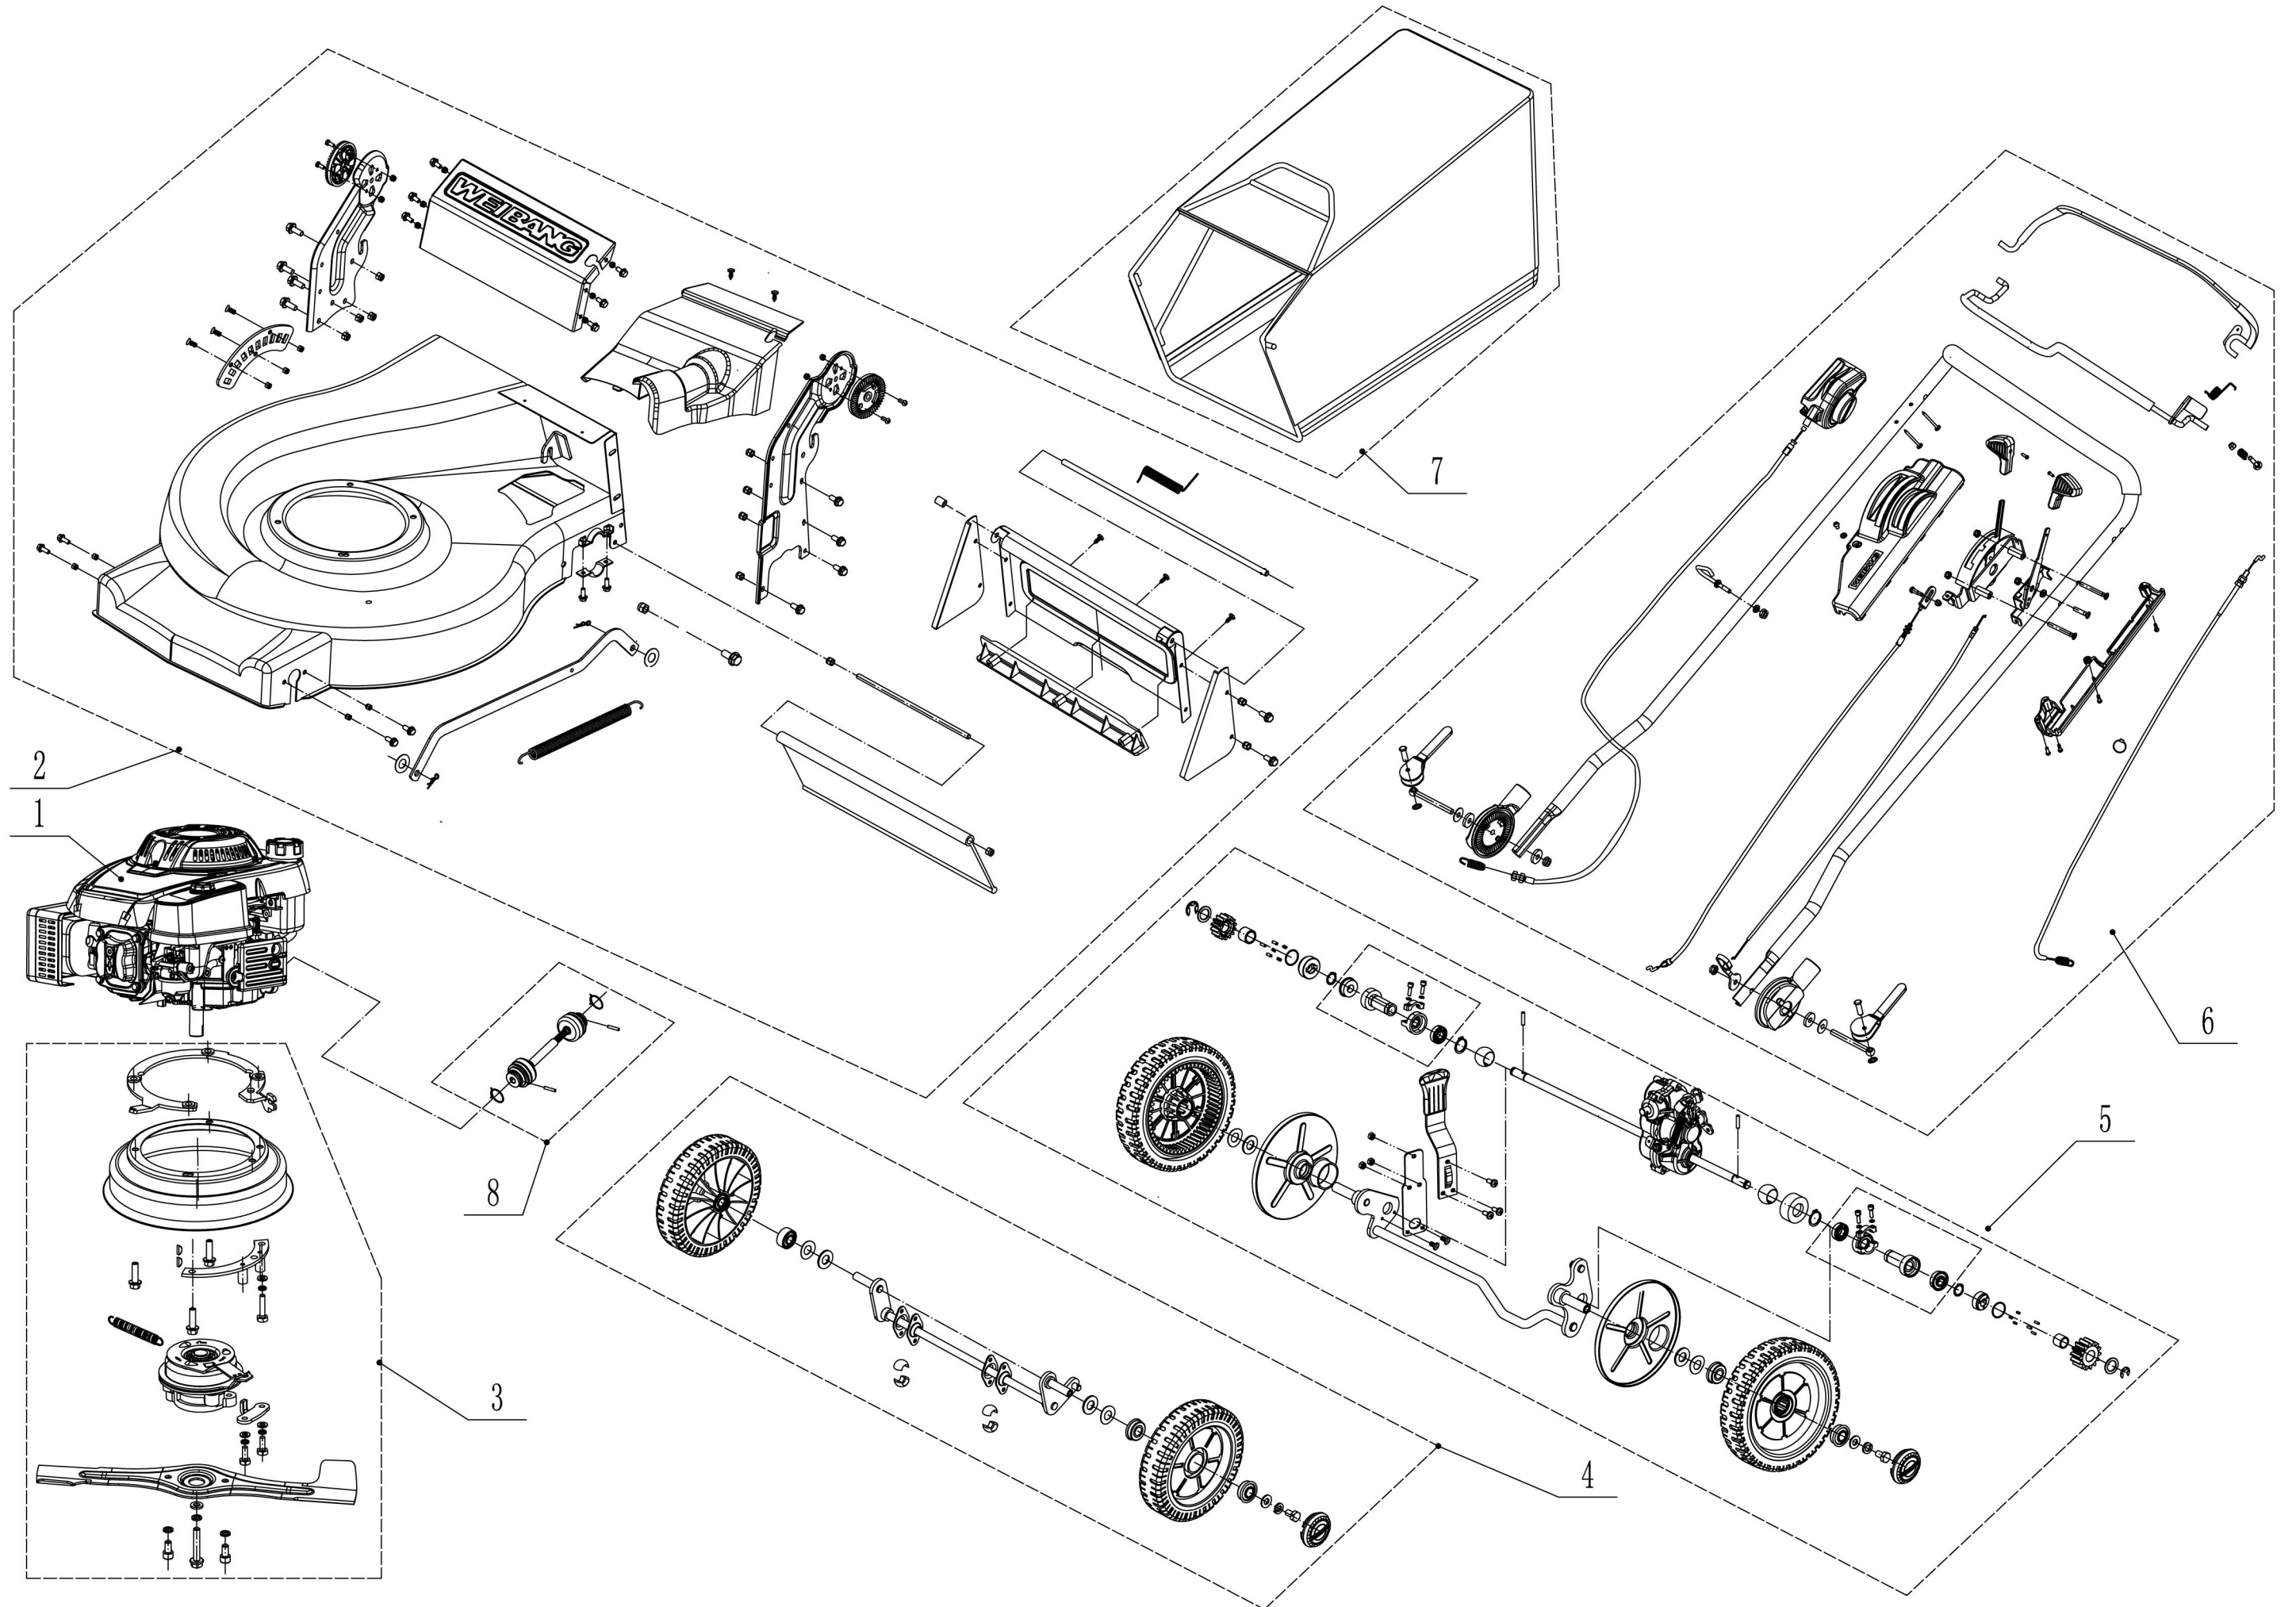

WB 537 SCV BBCPRO

2017

Order	Part number	Name English	Quantity
1	5320101030S/44	chassis	1
2	0202006000	lock nut	16
3	5320121030/01	graduator	1
4	0108006015	screw	3
5	5020120010/02	axle	1
6	0204006000	lock nut	2
7	5020118010/02	bracket	1
8	5020121010	cover	1
9	5020122010	deflector	1
10	0107006014	bolt	2
11	5020119010	spring	1
12	0102008016	bolt	8
13	0104005012	screw	4
14	AVSA000000040/22	tooth disc	2
15	5020116020S/44	right bracket	1
16	0202005000	lock nut	4
17	0202008000	lock nut	8
18	0102006012	bolt	12
19	5320115030S/44	connector	1
20	5320117010S	upper shield	1
21	0106004009	screw	2
22	5320136010S/02	spacer	1
23			
24	5320127050/22	rear cover	1
25	5320128020S/02	axle	1
26	5020127010	spring	1
27	0106004013	screw	3
28			
29	5320127040	seals	1
30	5320114020/01	upper bearing bracket	2
31	5020115020S/44	left bracket	1
32	5320124010/02	pivot	1
33	5320125010	rear deflector	1
34	5360115010	plug	1
35	0301010000	spacer	2
36	5320332010/02	spring	1
37	5320331010/44	connector	1
38	5320333010	check ring	2

3 Blade Component

Order	Part number	Name_English	Quantity
1	BBC/ST010	bracket	1
2	BBC/ST040	wind hood	1
3	4820102012	Bolt-3/8×16×30	3
4	4510401010	key	2
5	BBC/ST020	upper fixed frame welding	1
6	0301008000	Washer-M8	2
7	0401008000	Spring Washer-M8	2
8	0101008035	Bolt-M8×35	1
9	BBC/WB	BBC clutch	1
10	BBC/ST030	lower fixed frame	1
11	0101008020	Bolt-M8×20	2
12	5380401010WB/22	blade	1
13	BBC30A000000040/04	Center of gasket	1
14	0403010000	spring washer	3
15	5320405010	Spring Washer-M10	1
16	0103010020B	screw-M10x20	2
17	5380515020B	Spring	1

Model : V53SSDBBC
Service Code :V53SSDBBC1700
Front Axle

Order	Part number	Name_English	Quantity
1	5310214010	hub cap	2
2	0101008015	bolt	2
3	0401008000	spring washer	2
4	0301006000	spacer	2
5	5310212010	8" wheel assmbly	2
6	5310213010	bearing	4
7	5310212010	8"wheel	2
8	5310211010/02	spring washer	2
9	5310210010/02	spacer	2
10	5310209010	bearing	4
11	5320202010/01	front axle weldment	1