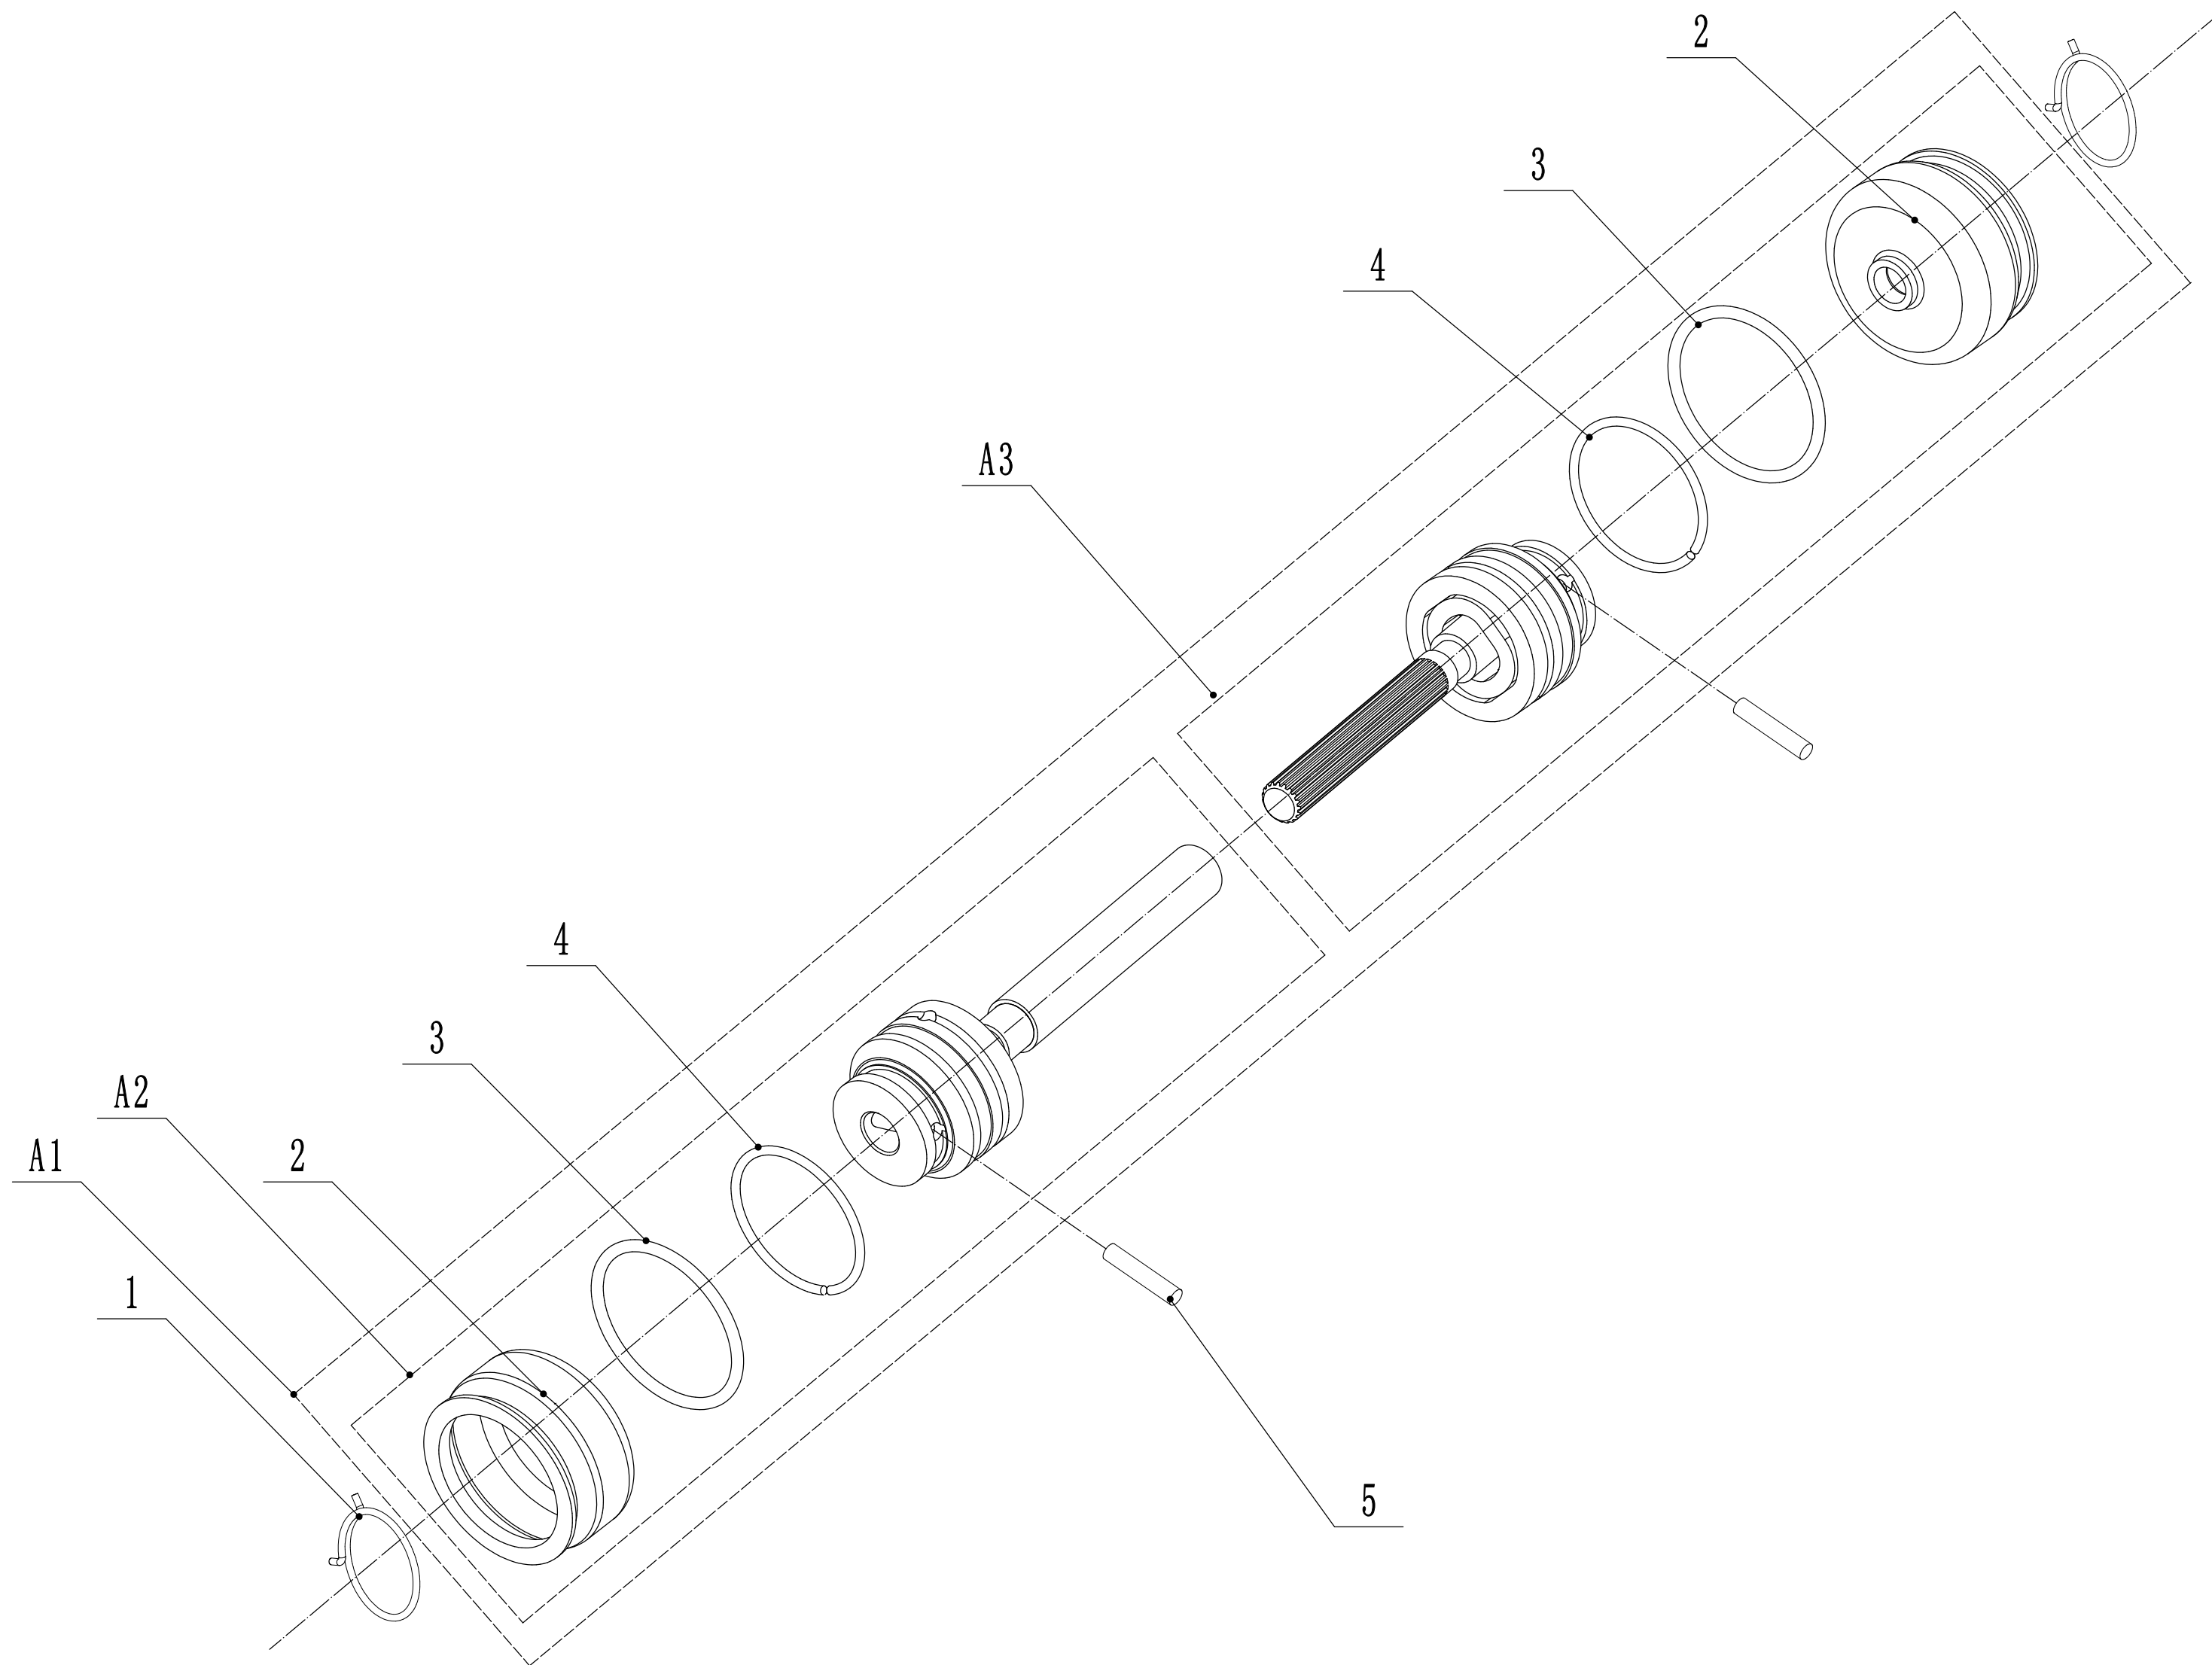

Order	Part number	Name_English	Quantity
1	HQA020000020	check ring	2
A1	Y26ZCD02	universal drive shaft	1
A2	Y26ZCDA01	universal drive shaft A	1
A3	Y26ZCDB01	universal drive shaft B	1
2	HQA020000080	anti-dust shield	2
3	1401028003	o ring	2
4	HQA020000030	check ring	2
5	HQA020000090	pin	2