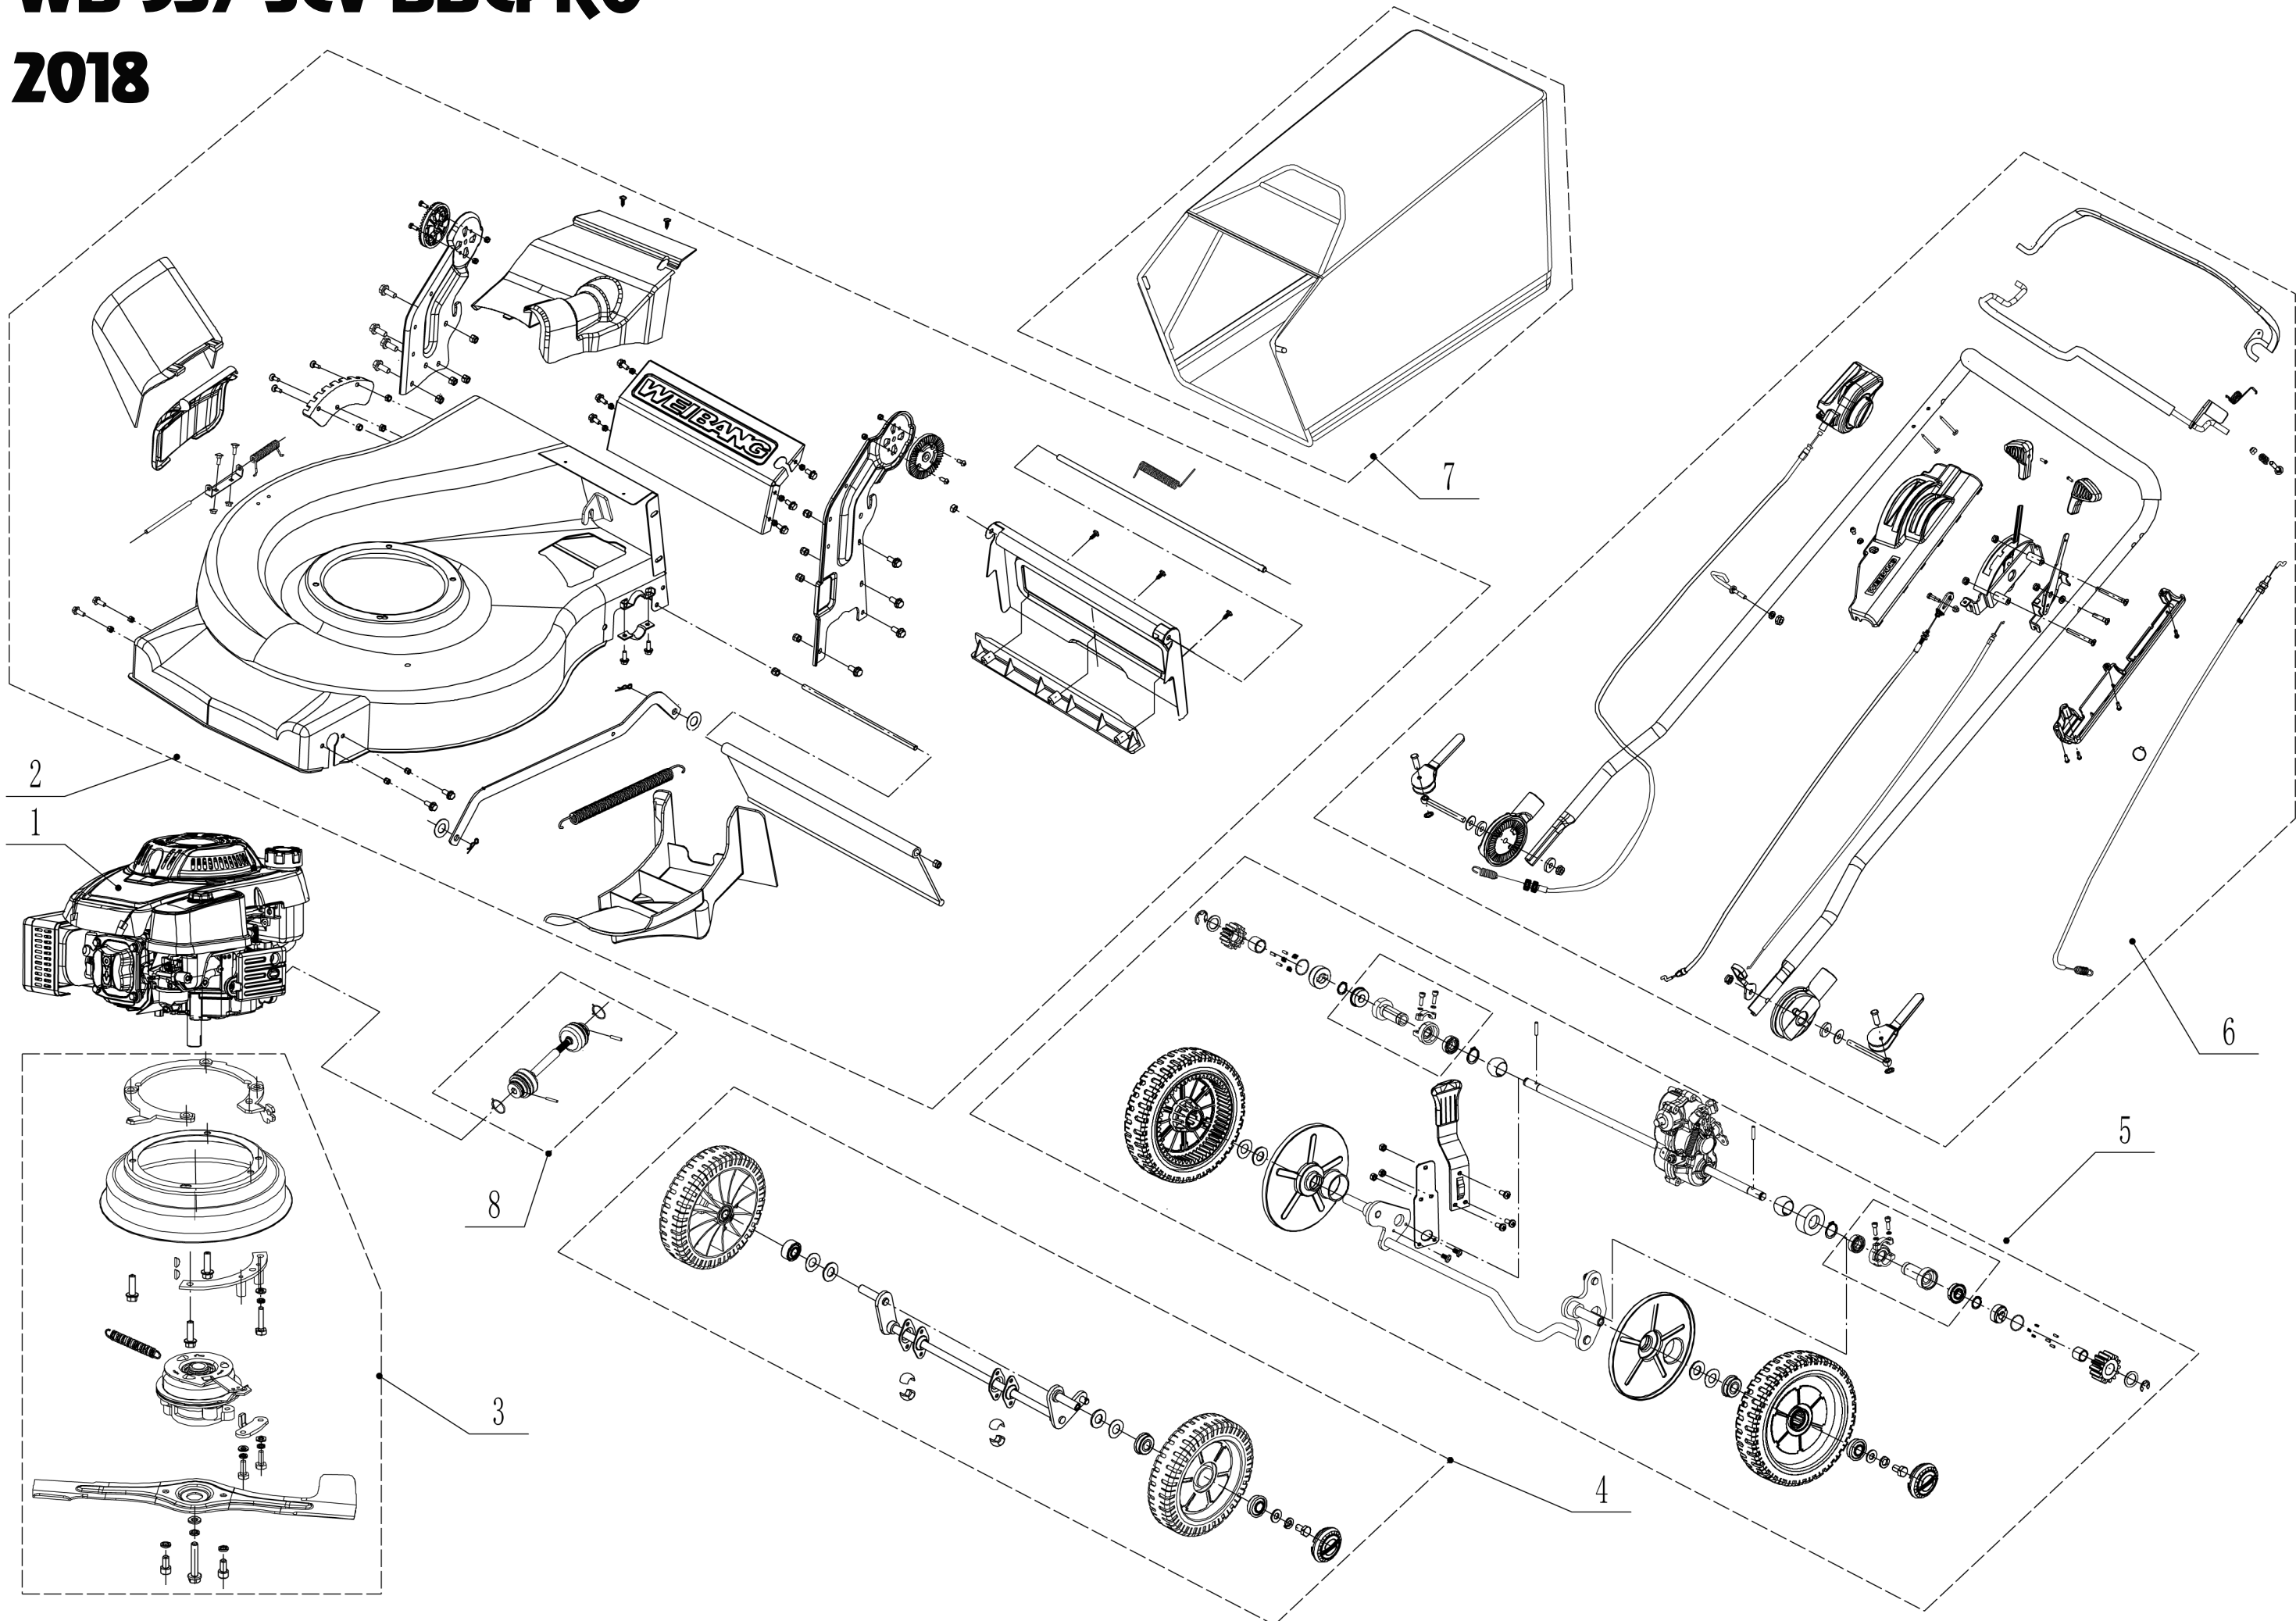

# Main Body

Order	Part number	Name_English	Quantity
1	5320101030S/44	Chassis	1
2	0202006000	Lock Nut - M6	15
3	5320121030/01	Graduator	1
4	0108006015	Screw - M6x15	3
5	5020120010/02	Side Discharge Cover Pivot	1
6	0204006000	Lock Nut - M6	2
7	5020118010/02	Side Discharge Cover Bracket	1
8	5020121010	Side Discharge Cover	1
9	5020122010	Side Discharge Deflector	1
10	0107006014	Bolt - M6x14	2
11	5020119010	Side Discharge Cover Spring	1
12	0102008016	Bolt - M8x16	8
13	0104005012	Screw - M5x12	4
14	AVSA000000040/22	Tooth Disc	2
15	5020116020S/40	Right Handle Bracket	1
16	0202005000	Lock Nut - M5	4
17	0202008000	Lock Nut - M8	8
18	0102006012	Bolt - M6x12	14
19	5320115030S/44	Connector	1
20	5320117010S	Upper Shield	1
21	0106004009	Screw - ST4.2x9.5	2
22	5320136010S/02	Spacer	1
24	5320127050/22	Rear Cover	1
25	5320128020S/02	Rear Cover Pivot	1
26	5020127010	Rear Cover Spring	1
27	0106004013	Screw - ST4.2x13	3
29	5320127040	Sealing Strip	1
30	5320114020/01	Upper Bearing Bracket	2
31	5020115020S/40	Left Handle Bracket	1
32	5320124010/02	Pivot-Trailing Flap	1
33	5320125010	Trailing Flap	1
34	5360115010	Mulching Plug	1
35	0301010000	Washer	2
36	5320332010/02	Connecting Rod Spring	1
37	5320331010/40	Connecting Rod	1
38	5320333010	Check ring	2

# Blade Components

Order	Part number	Name_English	Quantity
1	BBC/ST010	Cable Bracket	1
2	BBC/ST040	Wind Shield	1
3	4820102012	Bolt - 3/8x16x30	3
4	4510401010	Key	2
5	BBC/ST020	Upper Fixed Frame Welding	1
6	0301008000	Washer-M8	2
7	0401008000	Spring Washer-M8	2
8	0101008035	Bolt - M8x35	1
9	BBC/WB	BBC Clutch	1
10	BBC/ST030	Lower Fixed Frame	1
11	0101008020	Bolt - M8x20	2
12	5380401010WB/22	Blade	1
13	BBC30A000000040/04	Central Gasket	1
14	0403010000	Spring Washer - M10	3
15	5320405010	Central Bolt - M3/8x24x51	1
16	0103010020B	Screw - M10x20	2
17	5380515020B	Spring	1