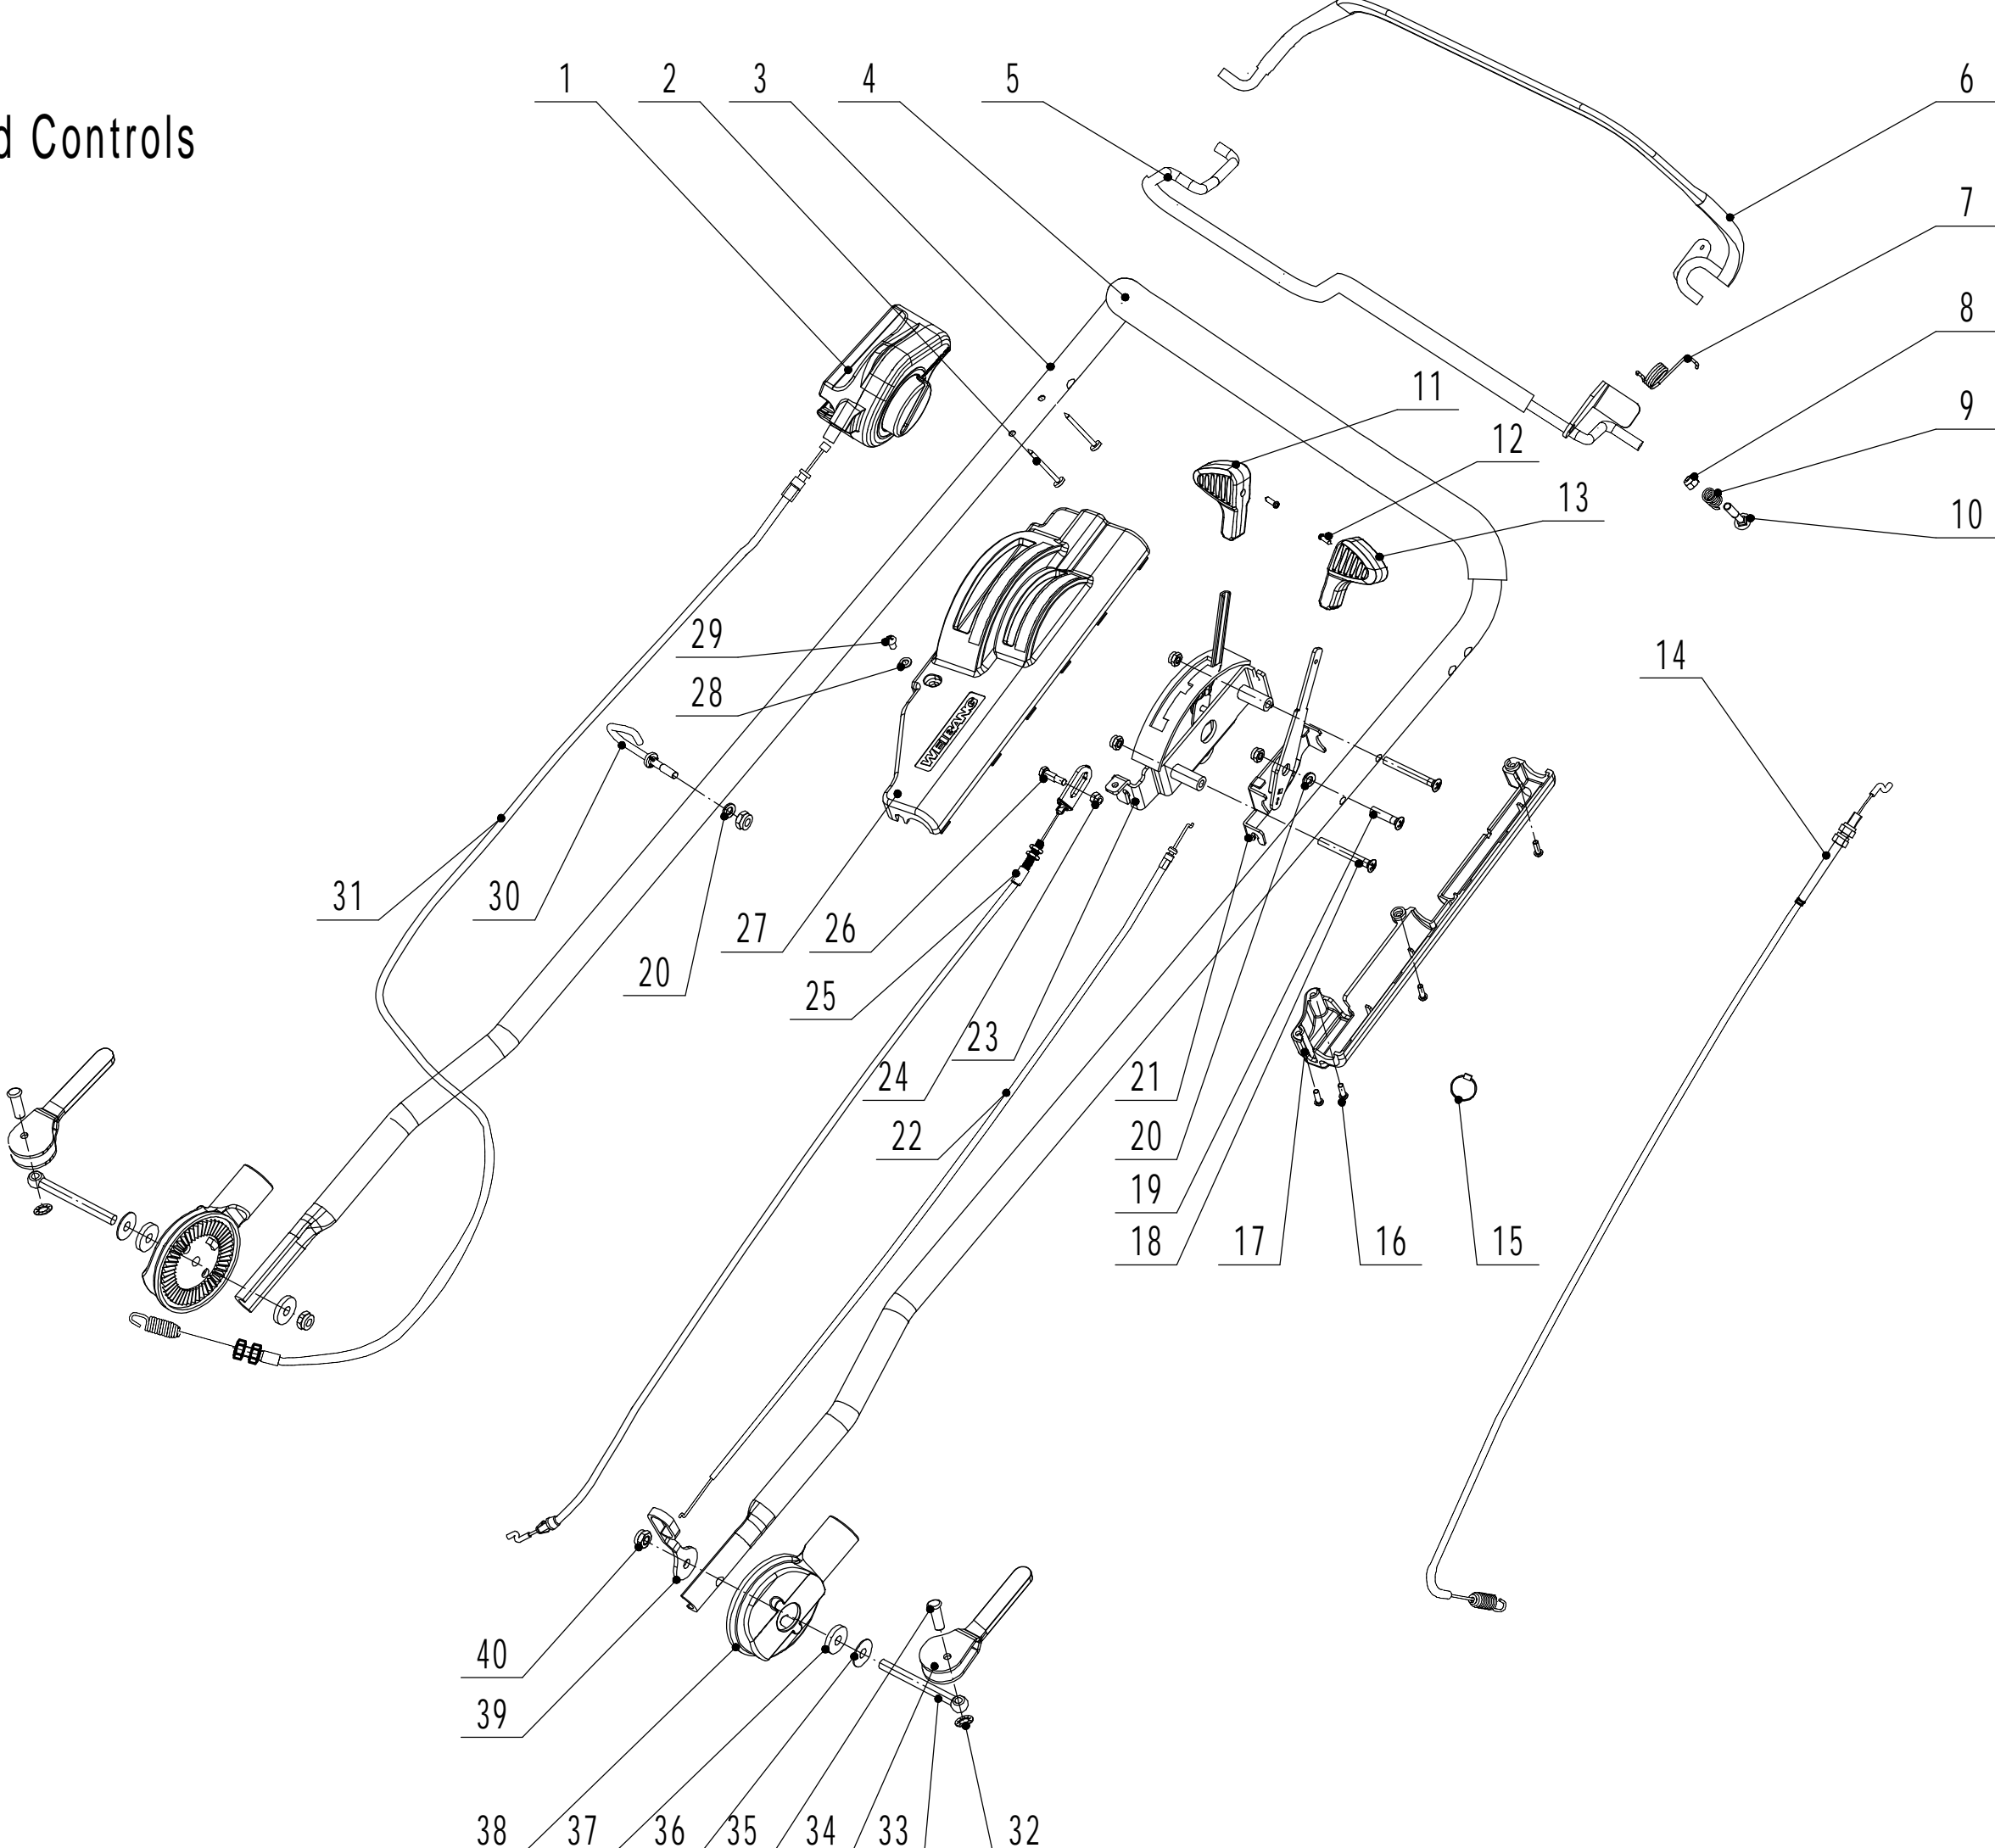

Handle And Controls

Order	Part number	Name_English	Quantity
1	BBC010000000	Knife Clutch Controller	1
2	0113050037	Screw - M5x37	2
3	5320501020B/44	Handle	1
4	GM56E010000080	Handle Sheath	1
5	5380504030B/40	Knife Clutch Handle Welding	1
6	5380504010B/40	Clutch Lever Weldment	1
7	GM48A030000020	Torsional Spring	1
8	0202006000	Lock Nut - M6	5
9	GM48A030000030	Limit Spring	1
10	0107006045	Bolt - M6x45	1
11	5380508010	Speed Control Grip	1
12	0106003013	Screw - ST2.9x13	2
13	5380510010	Throttle Grip	1
14	LH206-1185-S	Brake Cable	1
15	ZD3/190	Cable Tie	1
16	0113040018	Screw	4
17	5020501040S	Control Box Lower Cover	1
18	0108006060	Cross Slot Screw - M6x60	2
19	0108006050	Cross Slot Screw - M6x50	1
20	0301006000	Spacer - M6	2
21	5380512010	Throttle Bracket	1
22	YM72-1115-A	Throttle Cable	1
23	5020501050S	Speed Control Bracket	1
24	0202005000	Lock Nut - M5	1
25	TX120-950-S	Speed Control Cable	1
26	5360506011	Speed Control Cable Bolt	1
27	5020501030S	Control Box Upper Cover	1
28	0301005000	Spacer - M5	1
29	0104005008	Screw - M5x8	1
30	4510511010/01	Hook	1
31	DLH137-1440	Knife Clutch Rope	1
32	4510114030	Fix Cap	2
33	GM48S000000100	Connecting Bolt	2
34	GM56A100400000	Lock lever	2
35	0801008022	Pin Axis - 8x22	2
36	GM56A100000040/04	Spacer	2
37	GM56A100000050/01	Spacer	3
38	GM48S030200000	Tooth Disc Kit	2
39	GM48S000000090/01	Clip	1
40	0201008000DD	Lock Nut - M8	2