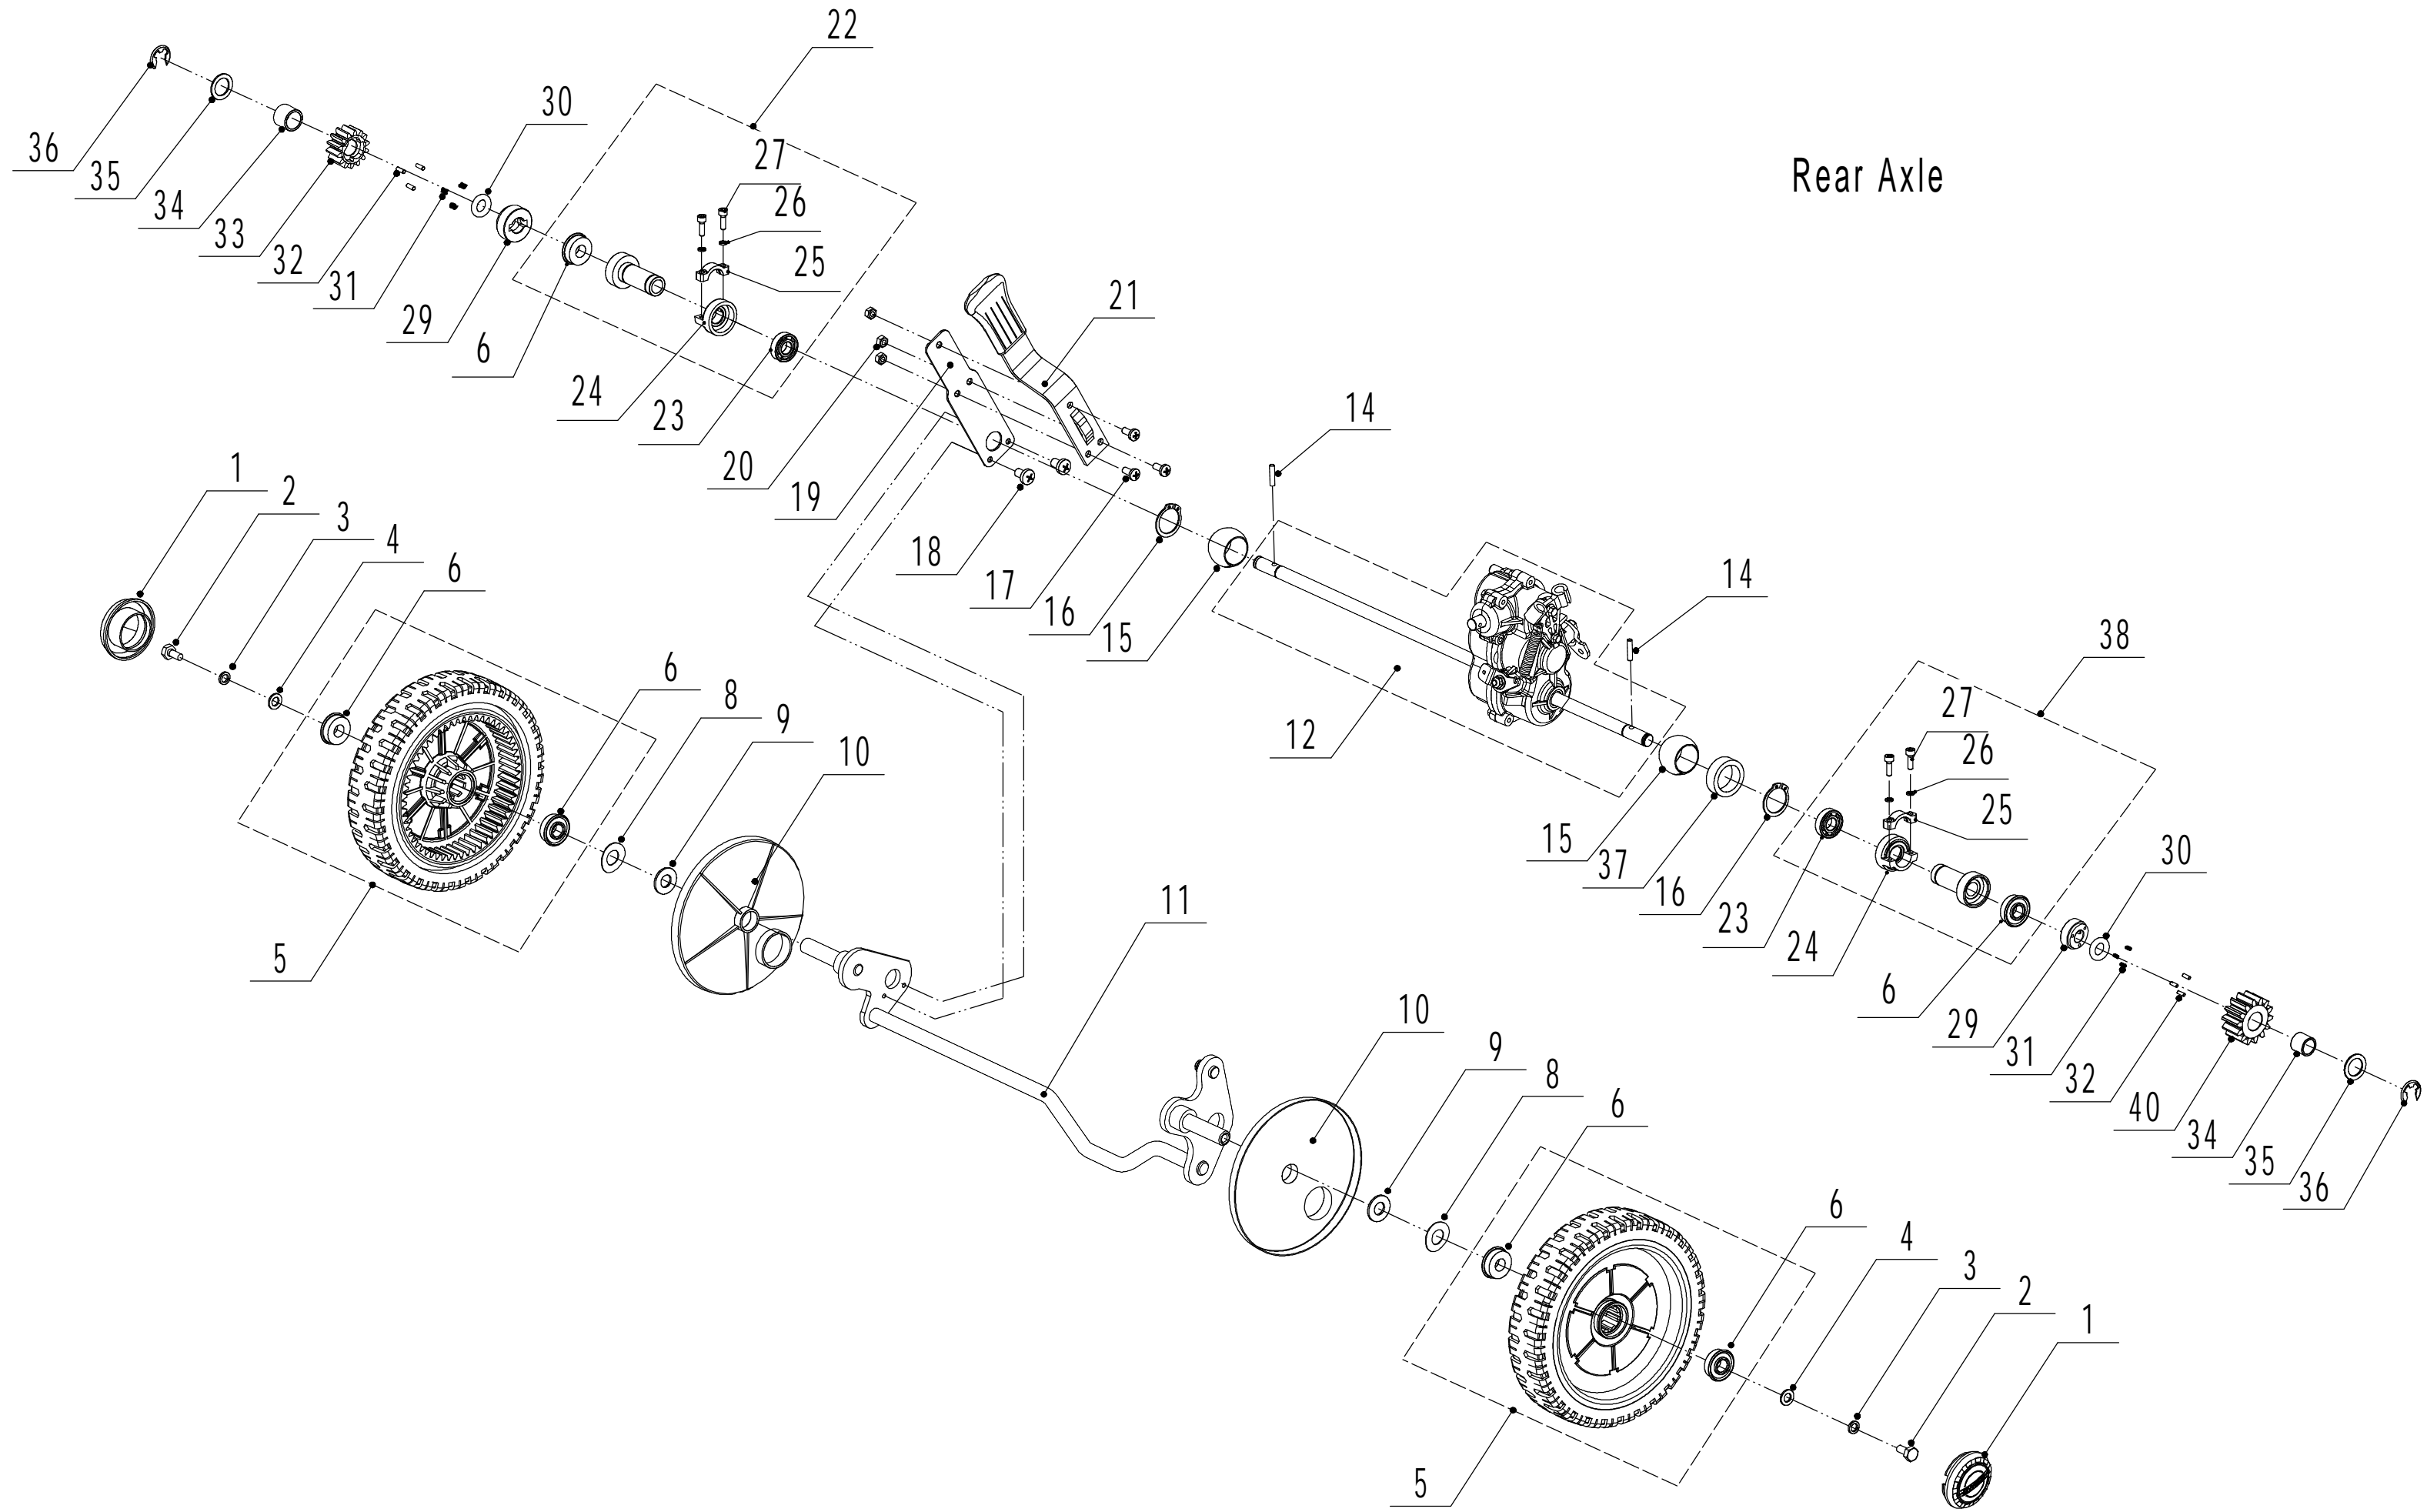

Rear Axle

Order	Part number	Name_English	Quantity
1	5310214010	Wheel Cap	2
2	0101008015	Bolt - M8x15	2
3	0401008000	Spring Washer - M8	2
4	0301006000	Spacer - M8	2
5	5340309010	Rear Wheel Assembly	2
6	5310213010	Bearing	6
8	5310211010/02	Spacer	2
9	5310210010/02	Washer	2
10	5340312010	Anti-Dust Shield	2
11	5320302030S/01	Rear axle Weldment	1
12	Y20532Z0	Gearbox Assembly	1
14	HQ000100060	Pin	2
15	5320328010	Nylon Spherical Bearing	2
16	1001020000	Check Ring	2
17	0104006014	Cross Slot Screw - M6x14	3
18	0104005008	Cross Slot Screw - M5x8	2
19	5360311010/22	Flat Spring	1
20	0202006000	Lock Nut - M6	3
21	5360310010	Adjustment Lever	1
22	Y065321SF	Right Bearing Kit	1
23	R8	Deep Groove Ball Bearing	2
24	5320324022	Bearing Bracket	2
25	5320324023	Bearing Bracket Cover	2
26	0401005000	Spring Washer - M5	4
27	0103005020A	Screw - M5x20	4
29	HQ000100050	One-Way Block	2
30	1401025015	O-ring	2
31	HQ000100040	Spring	6
32	HQ000100030	Pin	6
33	HQ000100020	Right Drive Pinion	1
34	5320326010P	Bearing	2
35	5020311010/04	Spacer	2
36	1301009000	Check Ring	2
37	5020310010/02	Spacer	1
38	Y065320SF	Left Bearing Sheath Assembly	1
39	5320324021/02	Left Bearing Sheath	1
40	HQ000100010	Left Drive Pinion	1