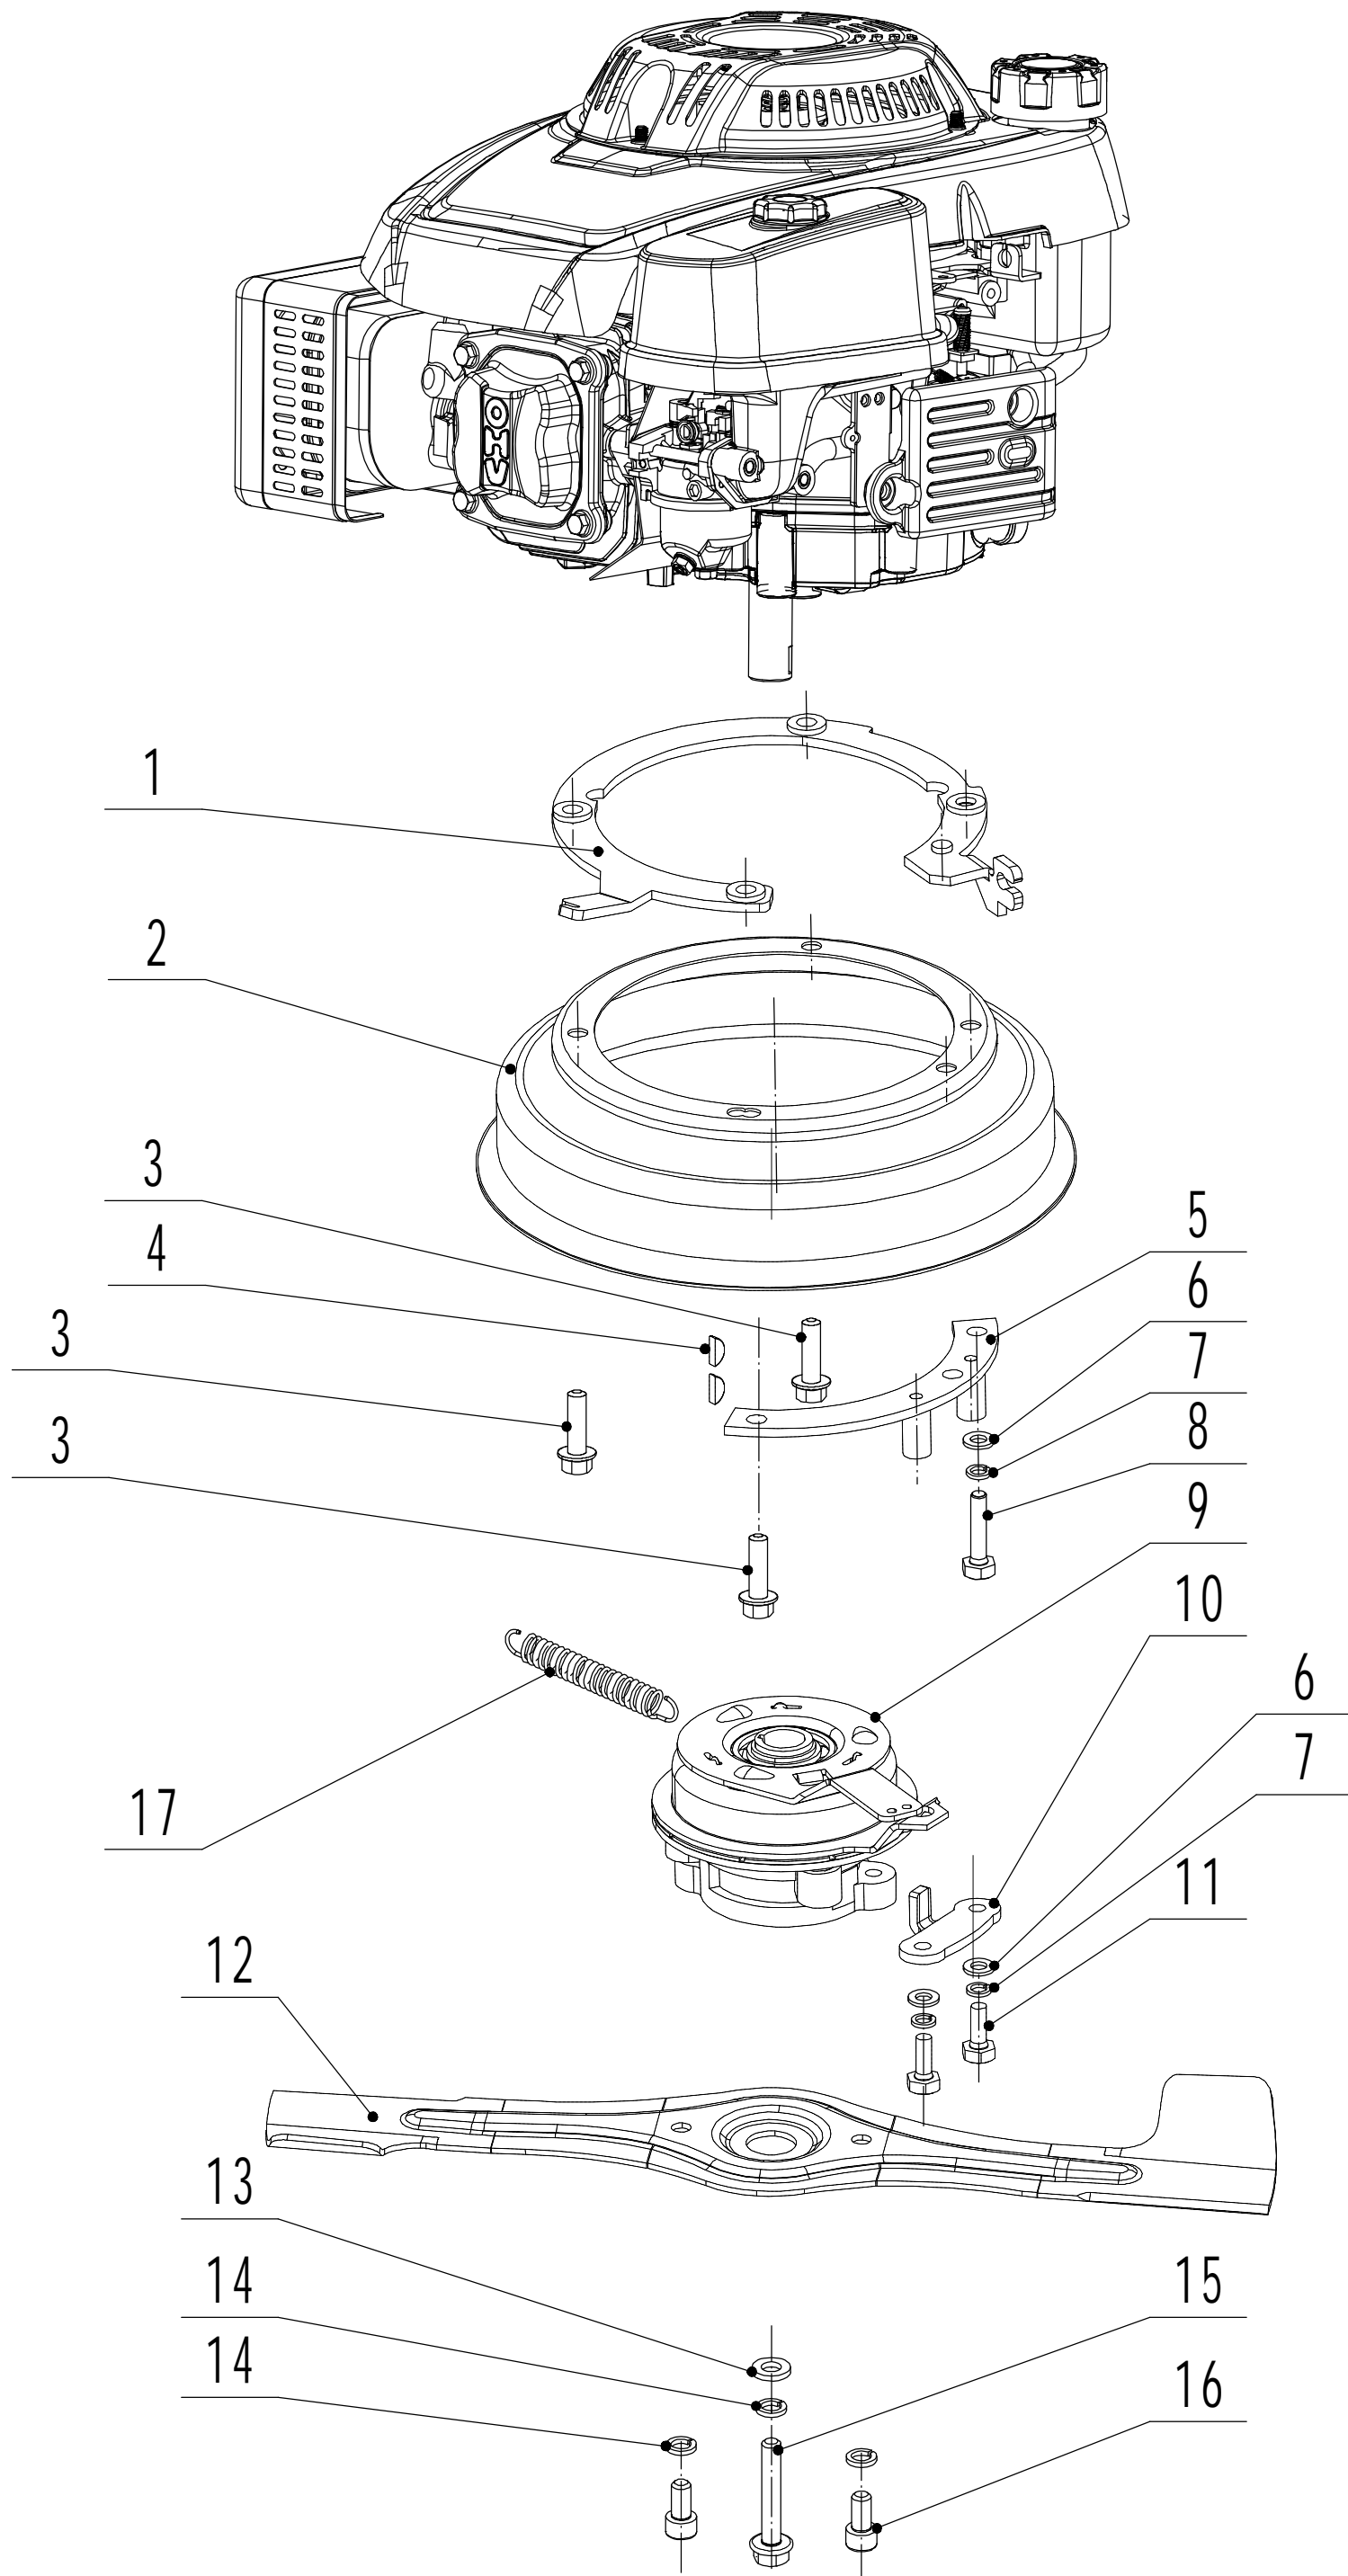

# Main Body

Order	Part number	Name_English	Quantity
1	5320101030S/44	Chassis	1
2	0202006000	Lock Nut - M6	15
3	5320121030/01	Graduator	1
4	0108006015	Screw - M6x15	3
5	5020120010/02	Side Discharge Cover Pivot	1
6	0204006000	Lock Nut - M6	2
7	5020118010/02	Side Discharge Cover Bracket	1
8	5020121010	Side Discharge Cover	1
9	5020122010	Side Discharge Deflector	1
10	0107006014	Bolt - M6x14	2
11	5020119010	Side Discharge Cover Spring	1
12	0102008016	Bolt - M8x16	8
13	0104005012	Screw - M5x12	4
14	AVSA000000040/22	Tooth Disc	2
15	5020116020S/40	Right Handle Bracket	1
16	0202005000	Lock Nut - M5	4
17	0202008000	Lock Nut - M8	8
18	0102006012	Bolt - M6x12	14
19	5320115030S/44	Connector	1
20	5320117010S	Upper Shield	1
21	0106004009	Screw - ST4.2x9.5	2
22	5320136010S/02	Spacer	1
24	5320127050/22	Rear Cover	1
25	5320128020S/02	Rear Cover Pivot	1
26	5020127010	Rear Cover Spring	1
27	0106004013	Screw - ST4.2x13	3
29	5320127040	Sealing Strip	1
30	5320114020/01	Upper Bearing Bracket	2
31	5020115020S/40	Left Handle Bracket	1
32	5320124010/02	Pivot-Trailing Flap	1
33	5320125010	Trailing Flap	1
34	5360115010	Mulching Plug	1
35	0301010000	Washer	2
36	5320332010/02	Connecting Rod Spring	1
37	5320331010/40	Connecting Rod	1
38	5320333010	Check ring	2

# Blade Components

Order	Part number	Name_English	Quantity
1	BBC/ST010	Cable Bracket	1
2	BBC/ST040	Wind Shield	1
3	4820102012	Bolt - 3/8x16x30	3
4	4510401010	Key	2
5	BBC/ST020	Upper Fixed Frame Welding	1
6	0301008000	Washer-M8	2
7	0401008000	Spring Washer-M8	2
8	0101008035	Bolt - M8x35	1
9	BBC/WB	BBC Clutch	1
10	BBC/ST030	Lower Fixed Frame	1
11	0101008020	Bolt - M8x20	2
12	5380401010WB/22	Blade	1
13	BBC30A000000040/04	Central Gasket	1
14	0403010000	Spring Washer - M10	3
15	5320405010	Central Bolt - M3/8x24x51	1
16	0103010020B	Screw - M10x20	2
17	5380515020B	Spring	1