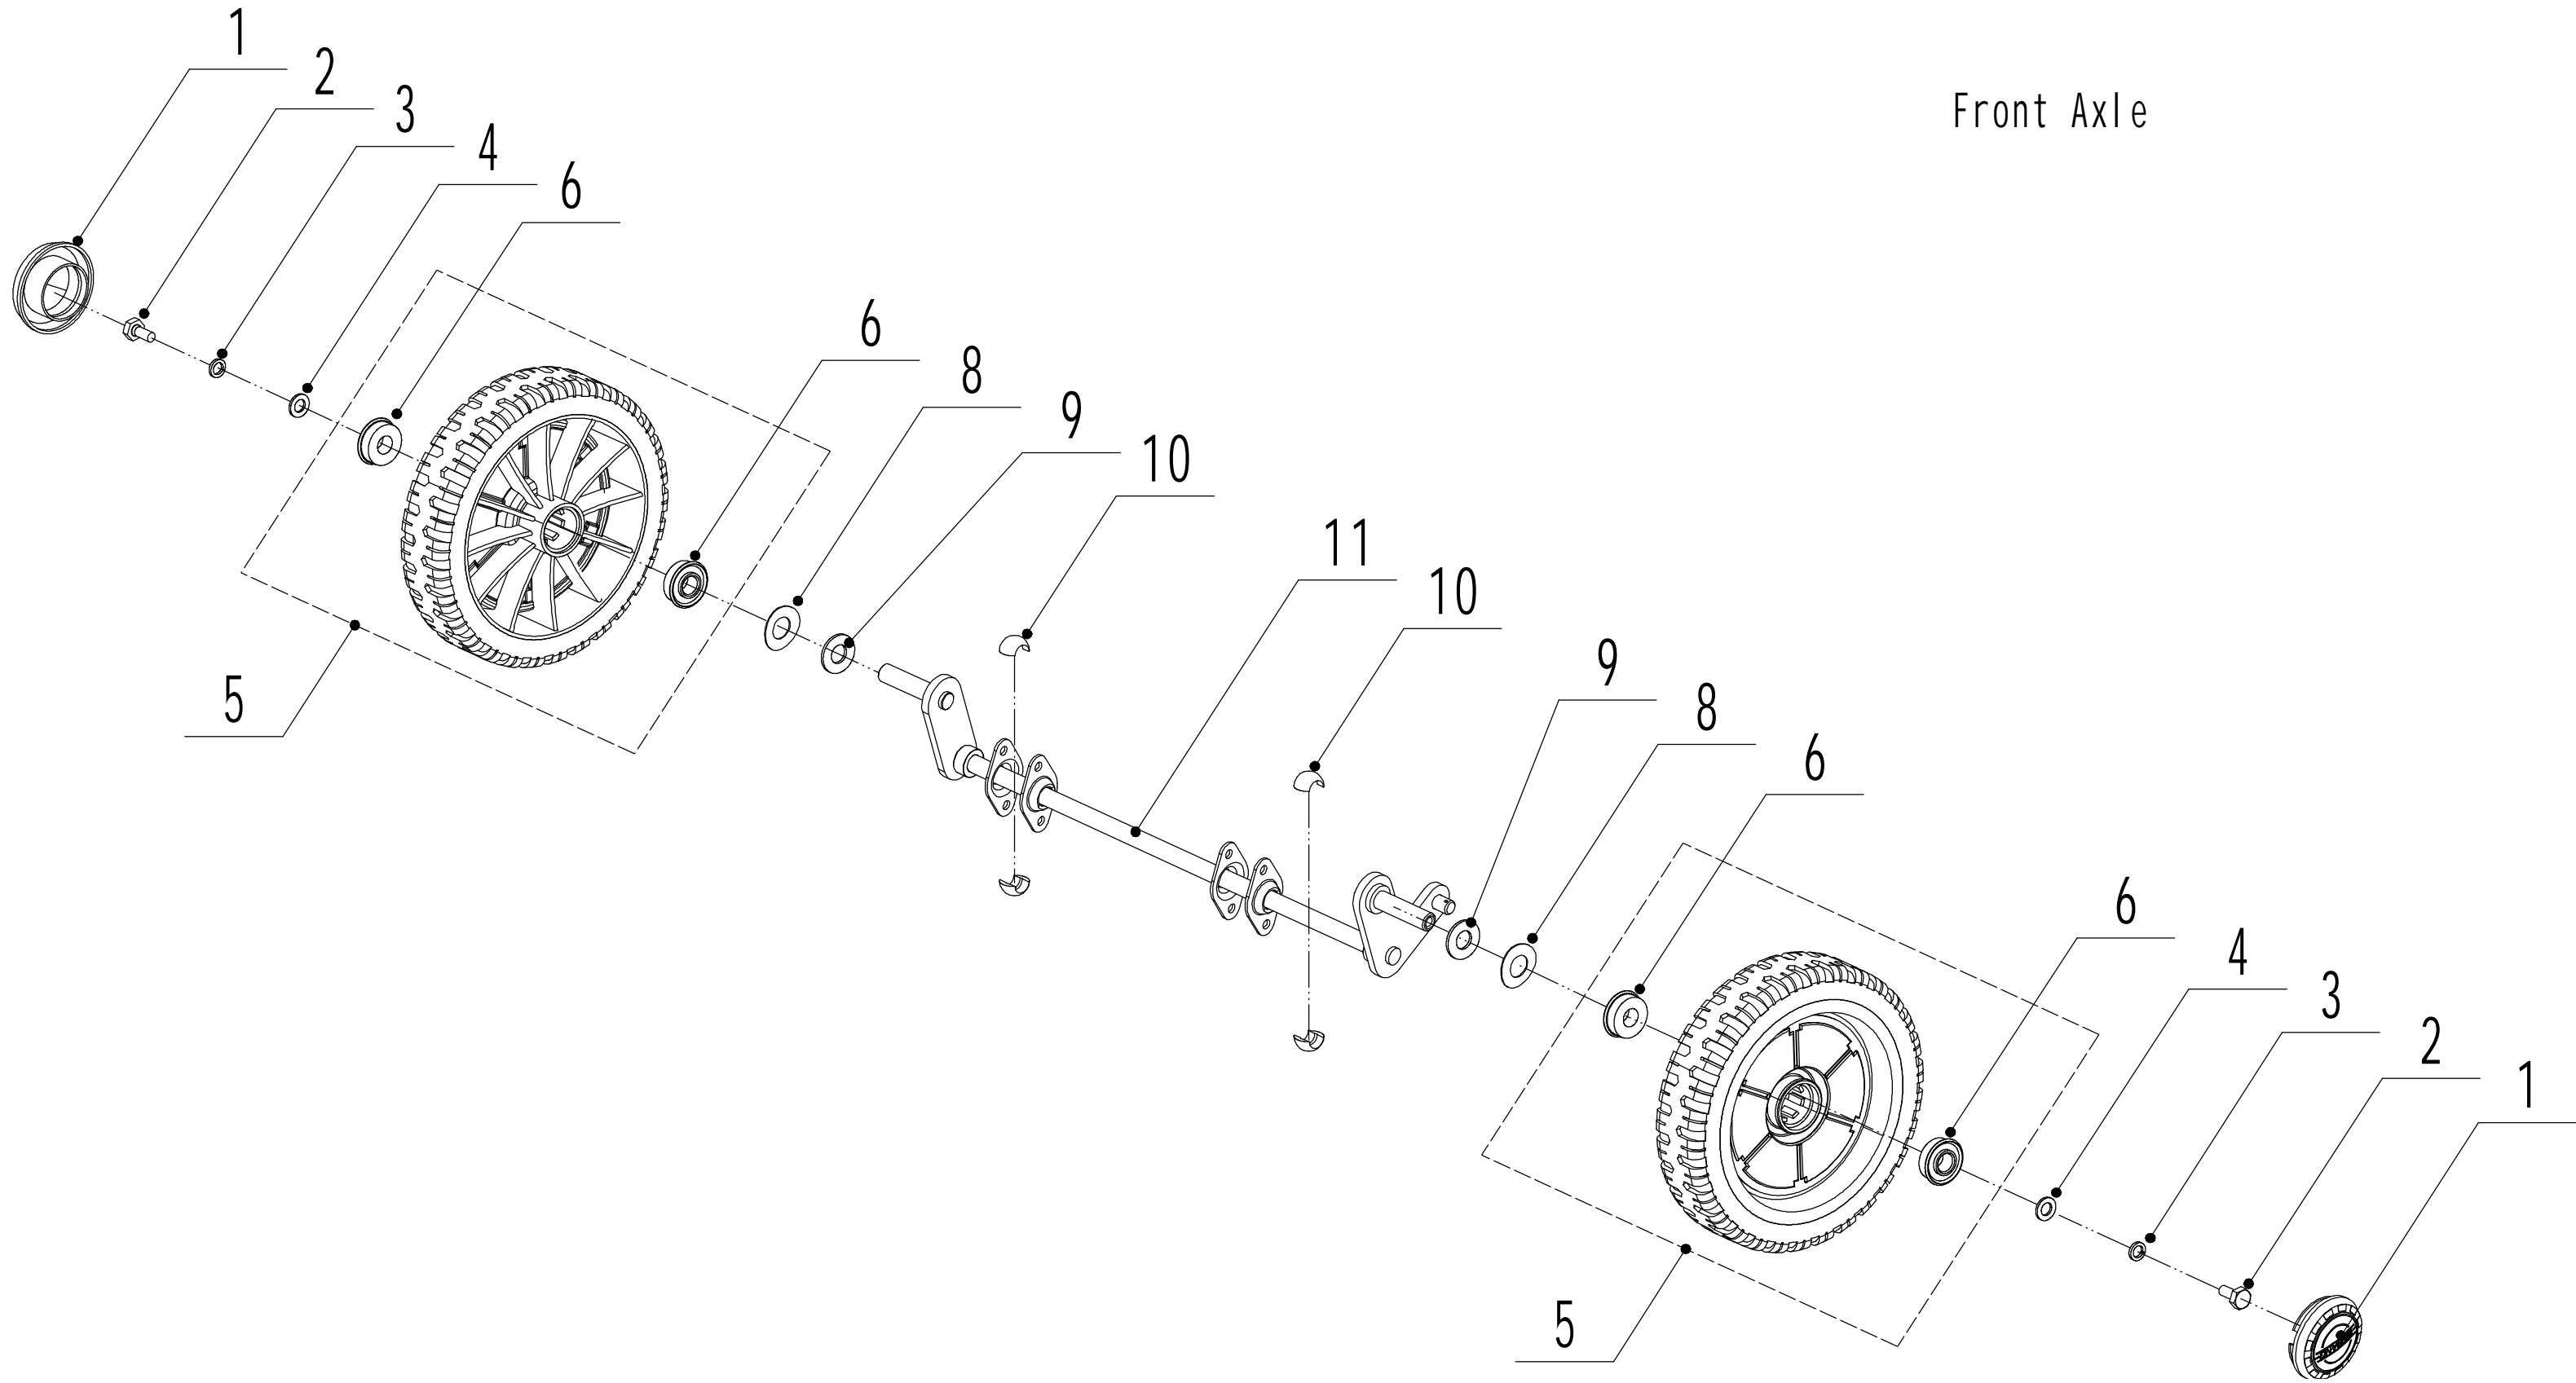

Front Axle

Order	Part number	Name_English	Quantity
1	5310214010	Wheel Cap	2
2	0101008015	Bolt - M8x15	2
3	0401008000	Spring Washer - M8	2
4	0301006000	Spacer - M8	2
5	5310212010	8" Wheel Asssmbly	2
6	5310213010	Bearing	4
8	5310211010/02	Spring Washer	2
9	5310210010/02	Spacer	2
10	5310209010	Spherical Bearing	4
11	5320202010/01	Front Axle Weldment	1