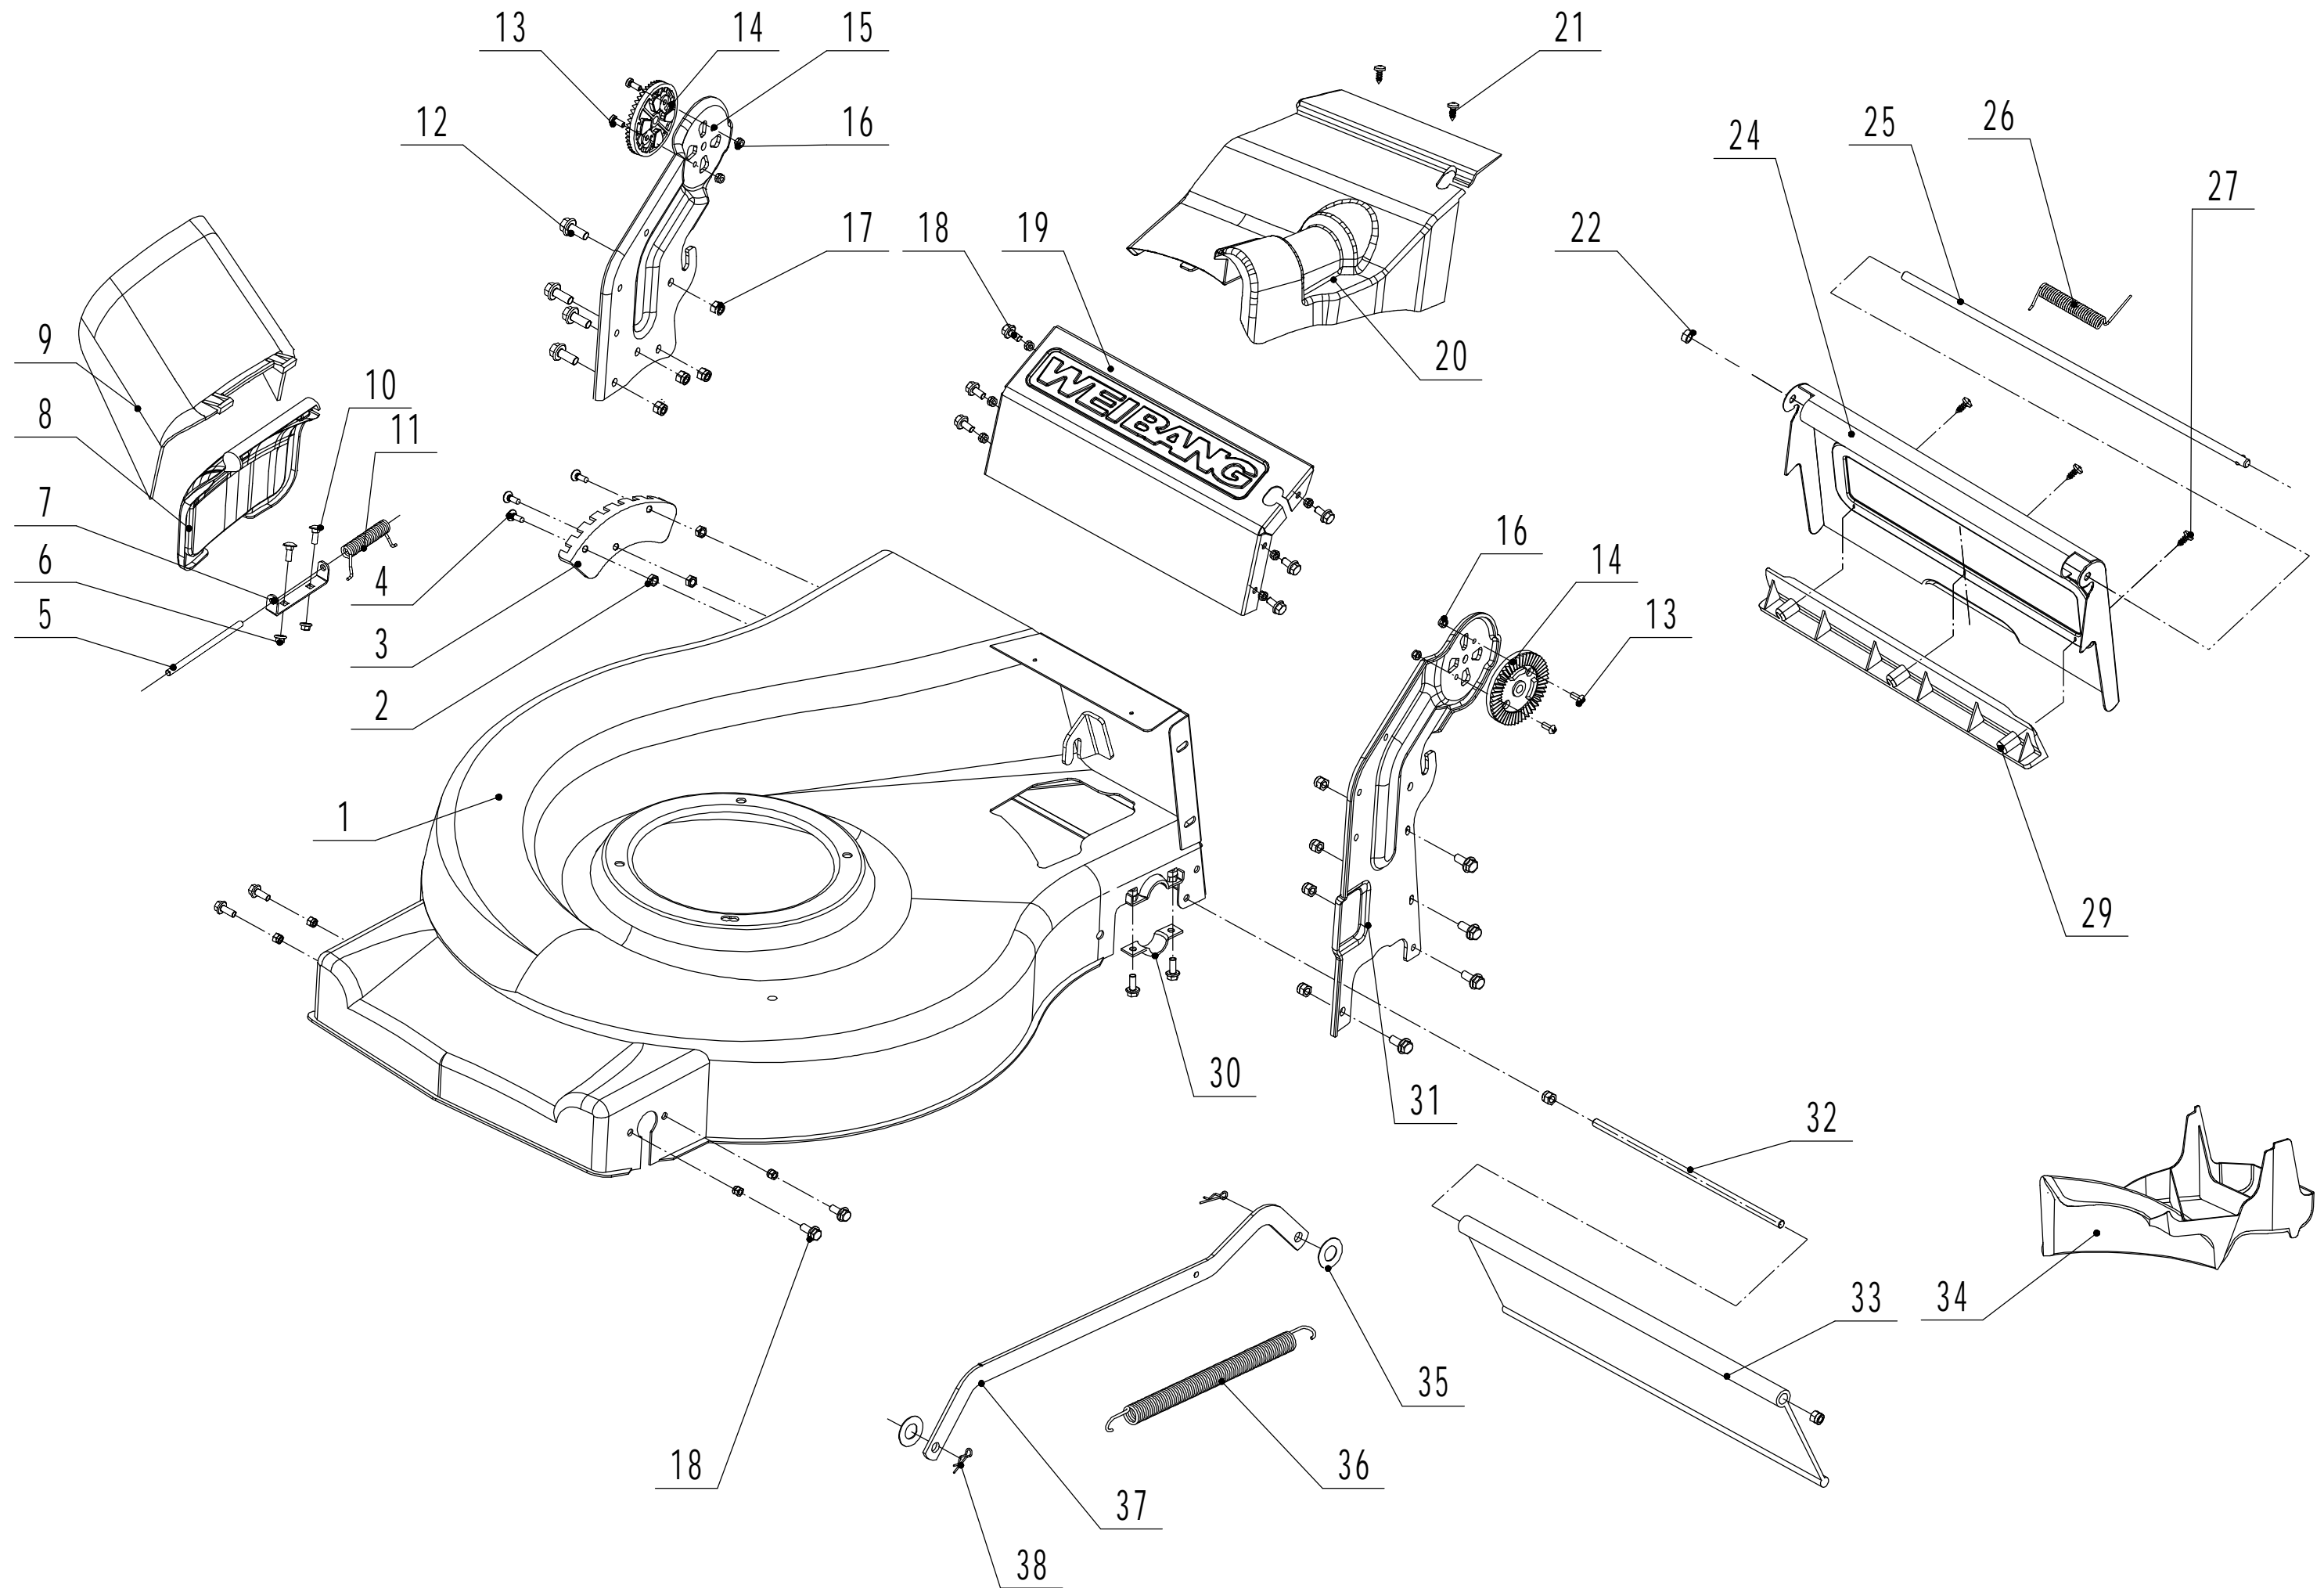

# Main Body

Order	Part number	Name_English	Quantity
1	5320101030S/44	Chassis	1
2	0202006000	Lock Nut - M6	15
3	5320121030/01	Graduator	1
4	0108006015	Screw - M6x15	3
5	5020120010/02	Side Discharge Cover Pivot	1
6	0204006000	Lock Nut - M6	2
7	5020118010/02	Side Discharge Cover Bracket	1
8	5020121010	Side Discharge Cover	1
9	5020122010	Side Discharge Deflector	1
10	0107006014	Bolt - M6x14	2
11	5020119010	Side Discharge Cover Spring	1
12	0102008016	Bolt - M8x16	8
13	0104005012	Screw - M5x12	4
14	AVSA000000040/22	Tooth Disc	2
15	5020116020S/40	Right Handle Bracket	1
16	0202005000	Lock Nut - M5	4
17	0202008000	Lock Nut - M8	8
18	0102006012	Bolt - M6x12	14
19	5320115030S/44	Connector	1
20	5320117010S	Upper Shield	1
21	0106004009	Screw - ST4.2x9.5	2
22	5320136010S/02	Spacer	1
24	5320127050/22	Rear Cover	1
25	5320128020S/02	Rear Cover Pivot	1
26	5020127010	Rear Cover Spring	1
27	0106004013	Screw - ST4.2x13	3
29	5320127040	Sealing Strip	1
30	5320114020/01	Upper Bearing Bracket	2
31	5020115020S/40	Left Handle Bracket	1
32	5320124010/02	Pivot-Trailing Flap	1
33	5320125010	Trailing Flap	1
34	5360115010	Mulching Plug	1
35	0301010000	Washer	2
36	5320332010/02	Connecting Rod Spring	1
37	5320331010/40	Connecting Rod	1
38	5320333010	Check ring	2

# Blade Components

Order	Part number	Name_English	Quantity
1	BBC/ST010	Cable Bracket	1
2	BBC/ST040	Wind Shield	1
3	4820102012	Bolt - 3/8x16x30	3
4	4510401010	Key	2
5	BBC/ST020	Upper Fixed Frame Welding	1
6	0301008000	Washer-M8	2
7	0401008000	Spring Washer-M8	2
8	0101008035	Bolt - M8x35	1
9	BBC/WB	BBC Clutch	1
10	BBC/ST030	Lower Fixed Frame	1
11	0101008020	Bolt - M8x20	2
12	5380401010WB/22	Blade	1
13	BBC30A000000040/04	Central Gasket	1
14	0403010000	Spring Washer - M10	3
15	5320405010	Central Bolt - M3/8x24x51	1
16	0103010020B	Screw - M10x20	2
17	5380515020B	Spring	1