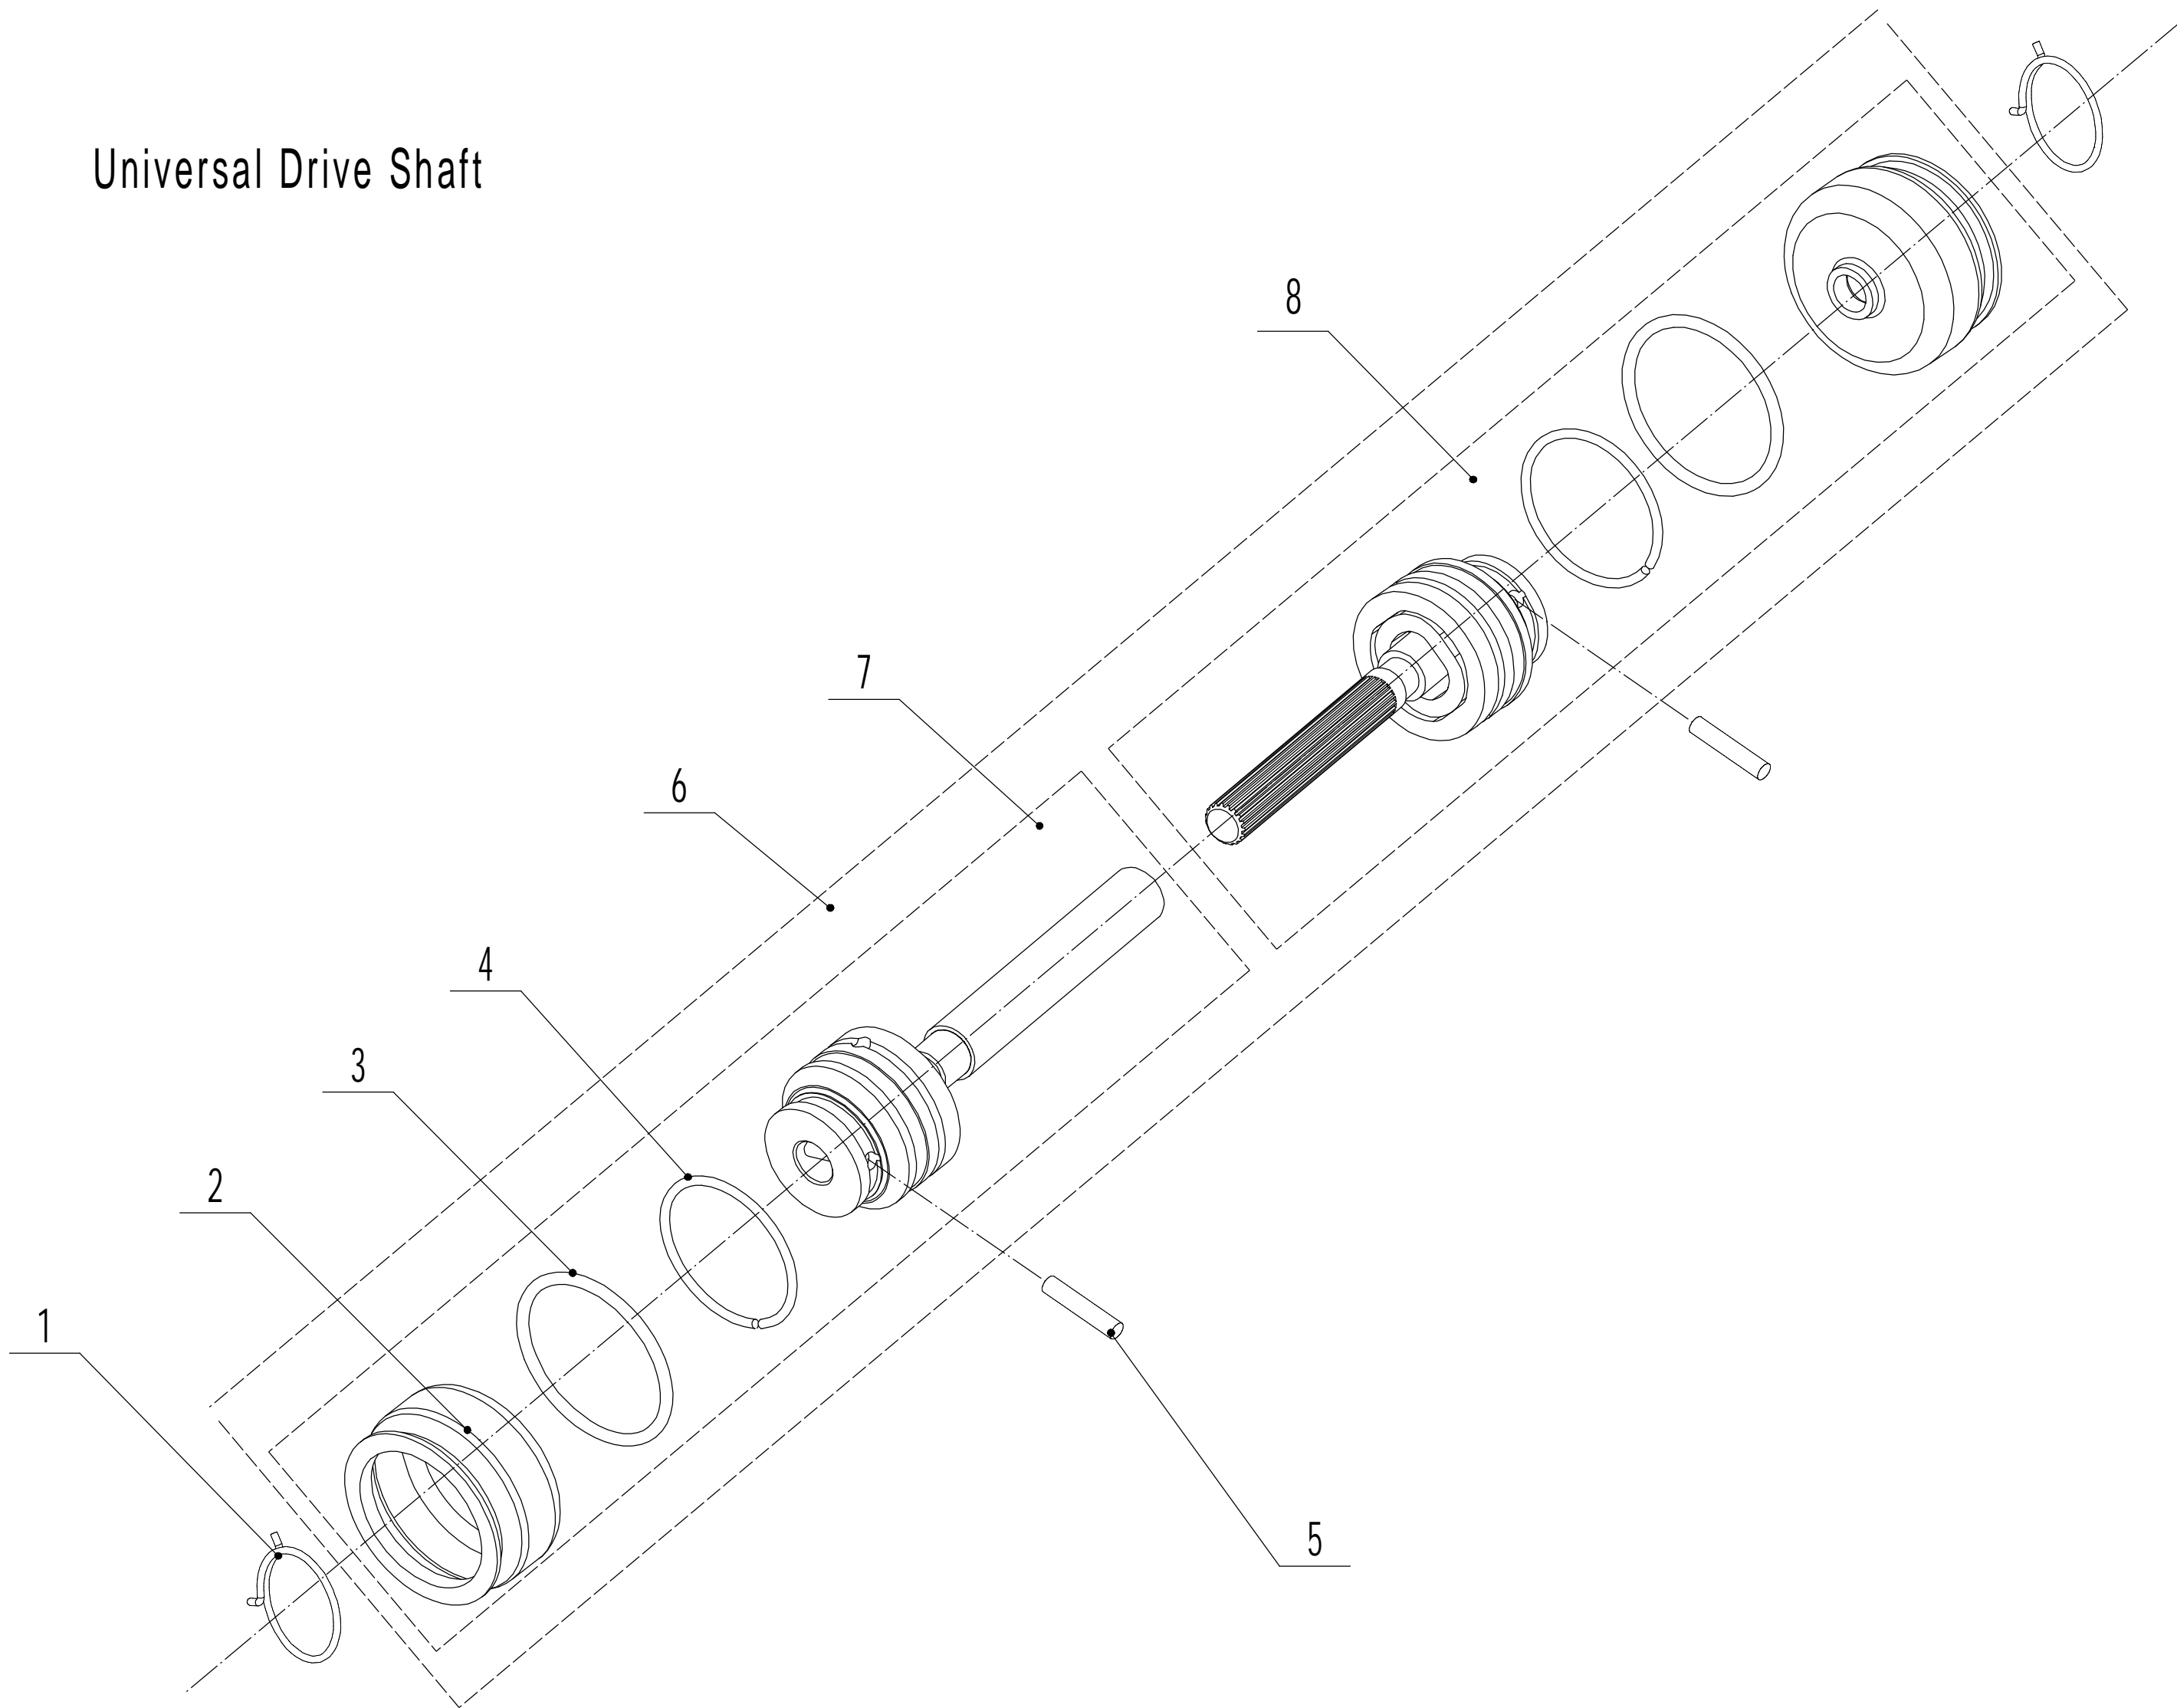

Universal Drive Shaft

Order	Part number	Name_English	Quantity
1	HQA020000020	Check Ring	2
2	HQA020000080	Anti-Dust Shield	2
3	1401028003	O-Ring	2
4	HQA020000030	Check Ring	2
5	HQA020000090	Pin	2
6	Y26ZCD02	Universal Drive Shaft	1
7	Y26ZCDA01	Universal Drive Shaft A	1
8	Y26ZCDB01	Universal Drive Shaft B	1