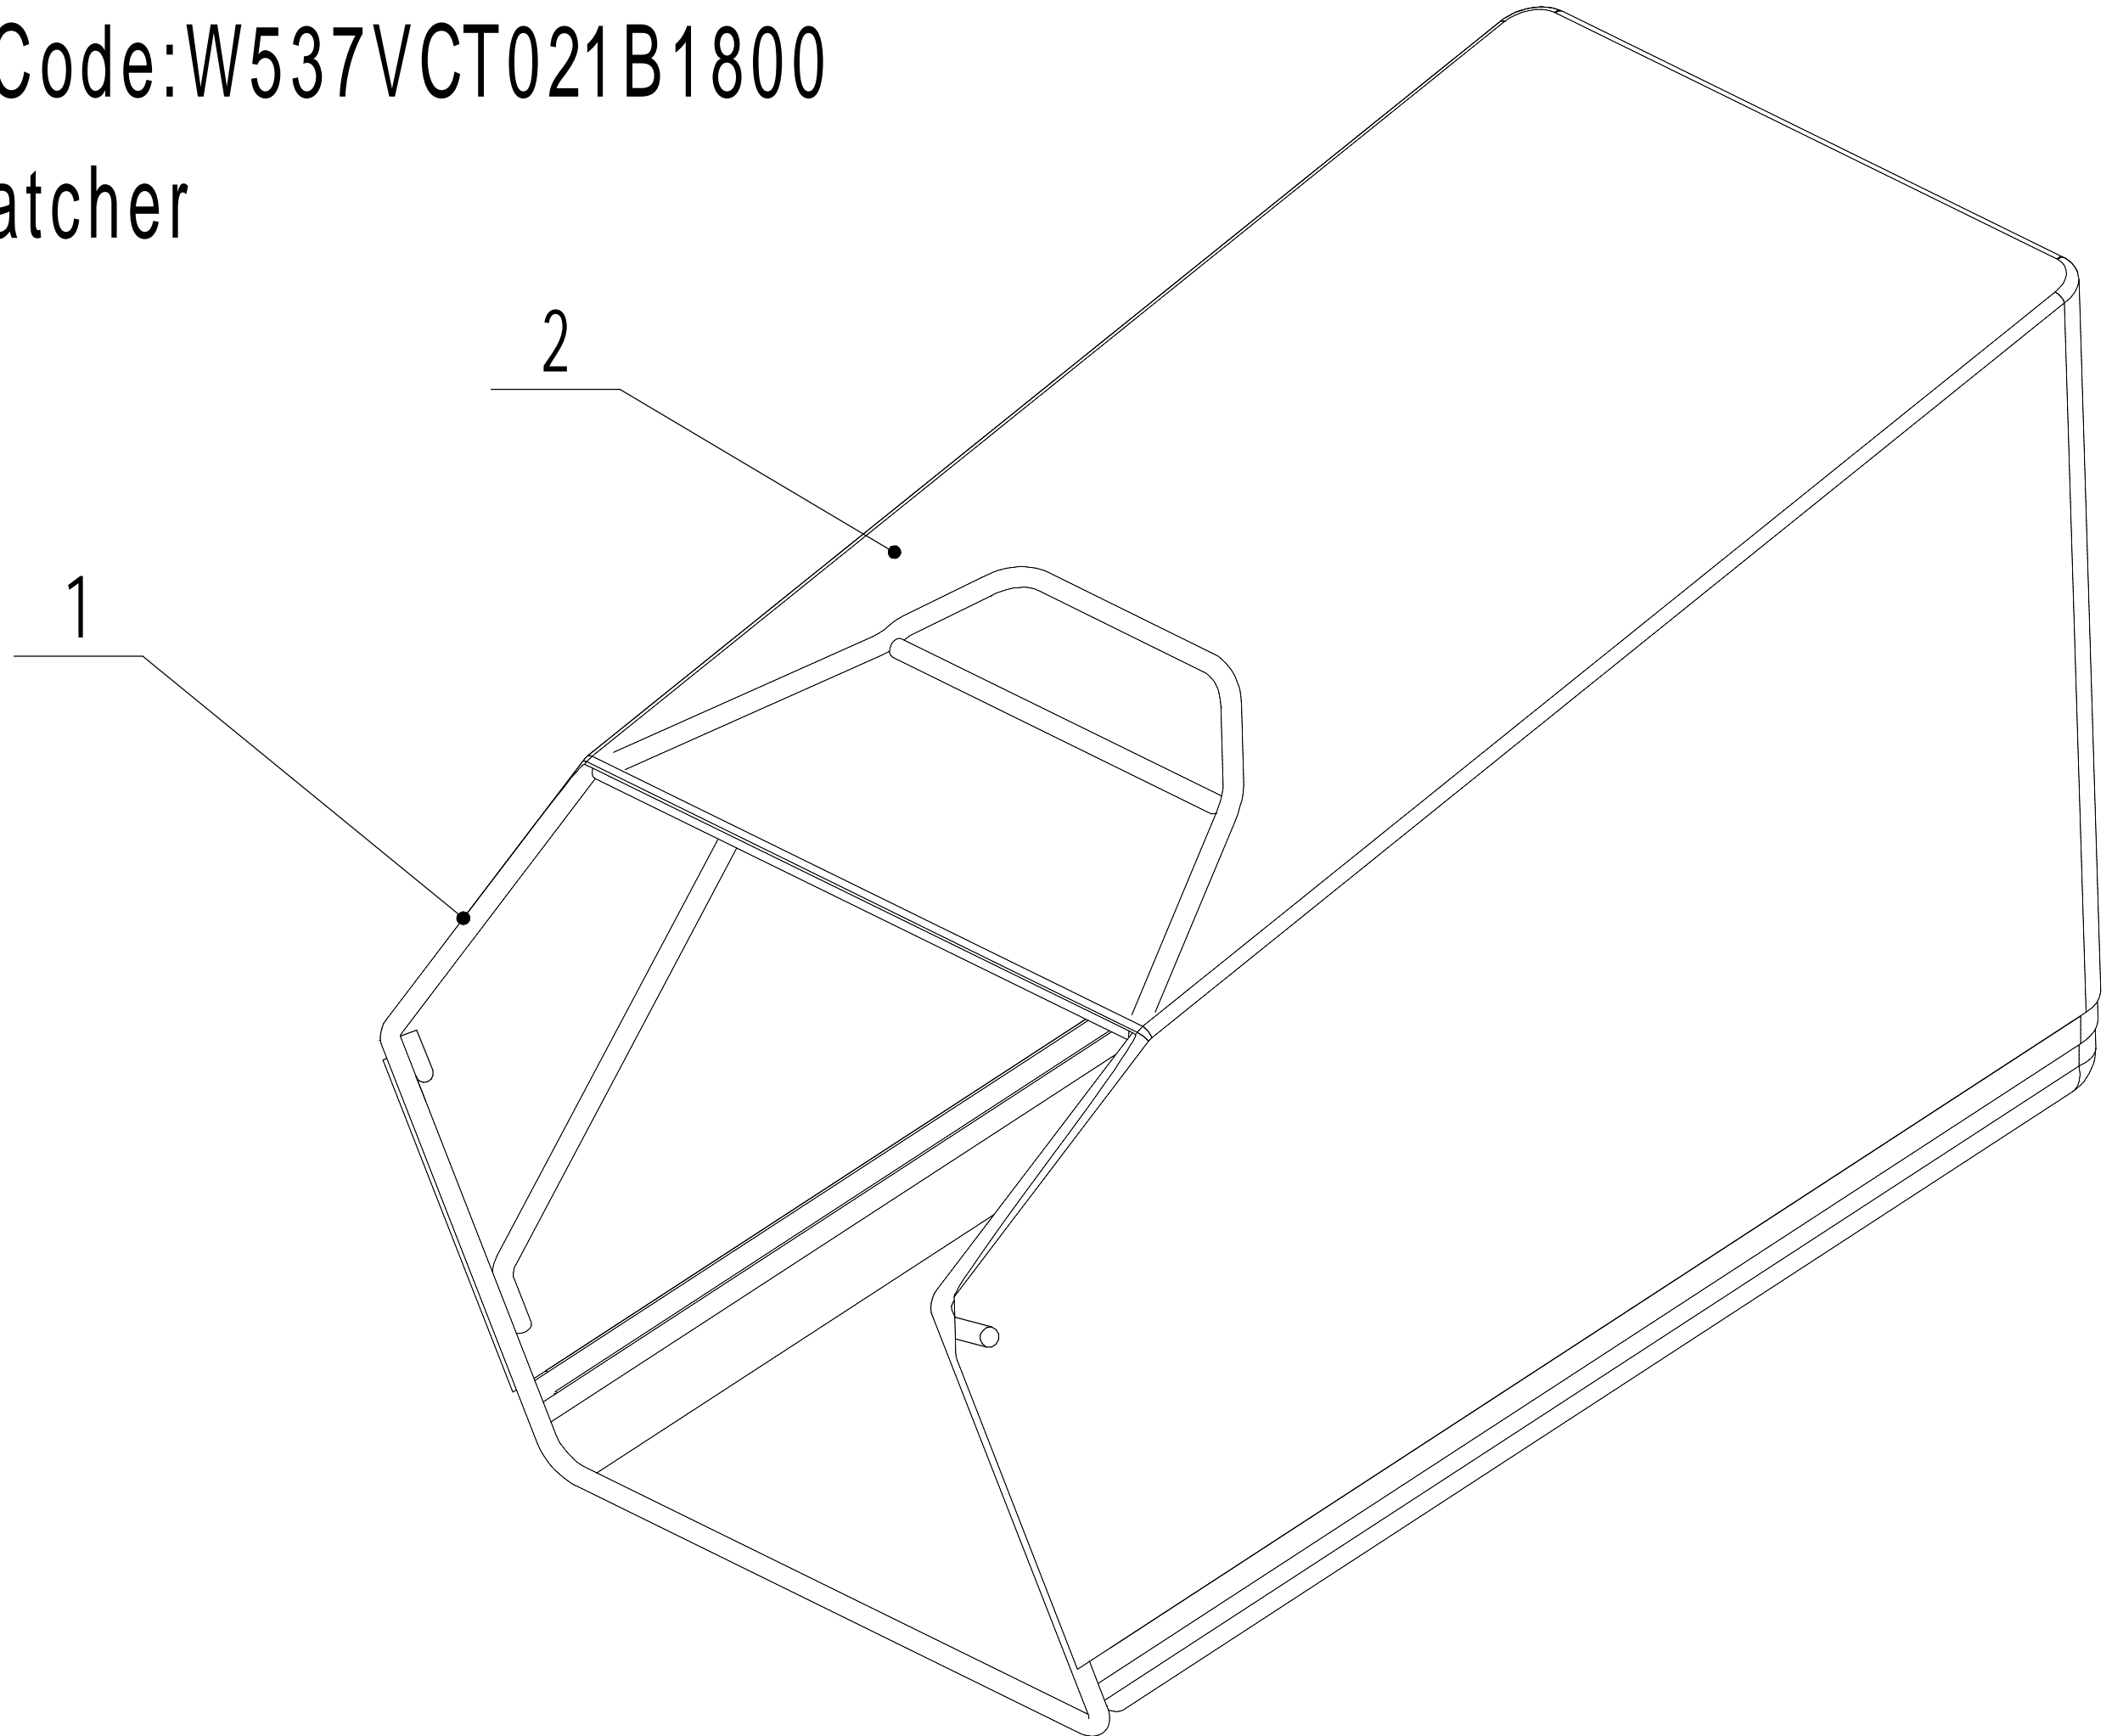

Model:WB537SC V-3IN1-BBC

Service Code:W537VCT021B1800

Grass Catcher

Part 7- Grasscatcher Spare parts		
No.	ID Zboží	Název
1	5320602010S/22	Frame Weldment
2	5320603020S/84	Grass Bag