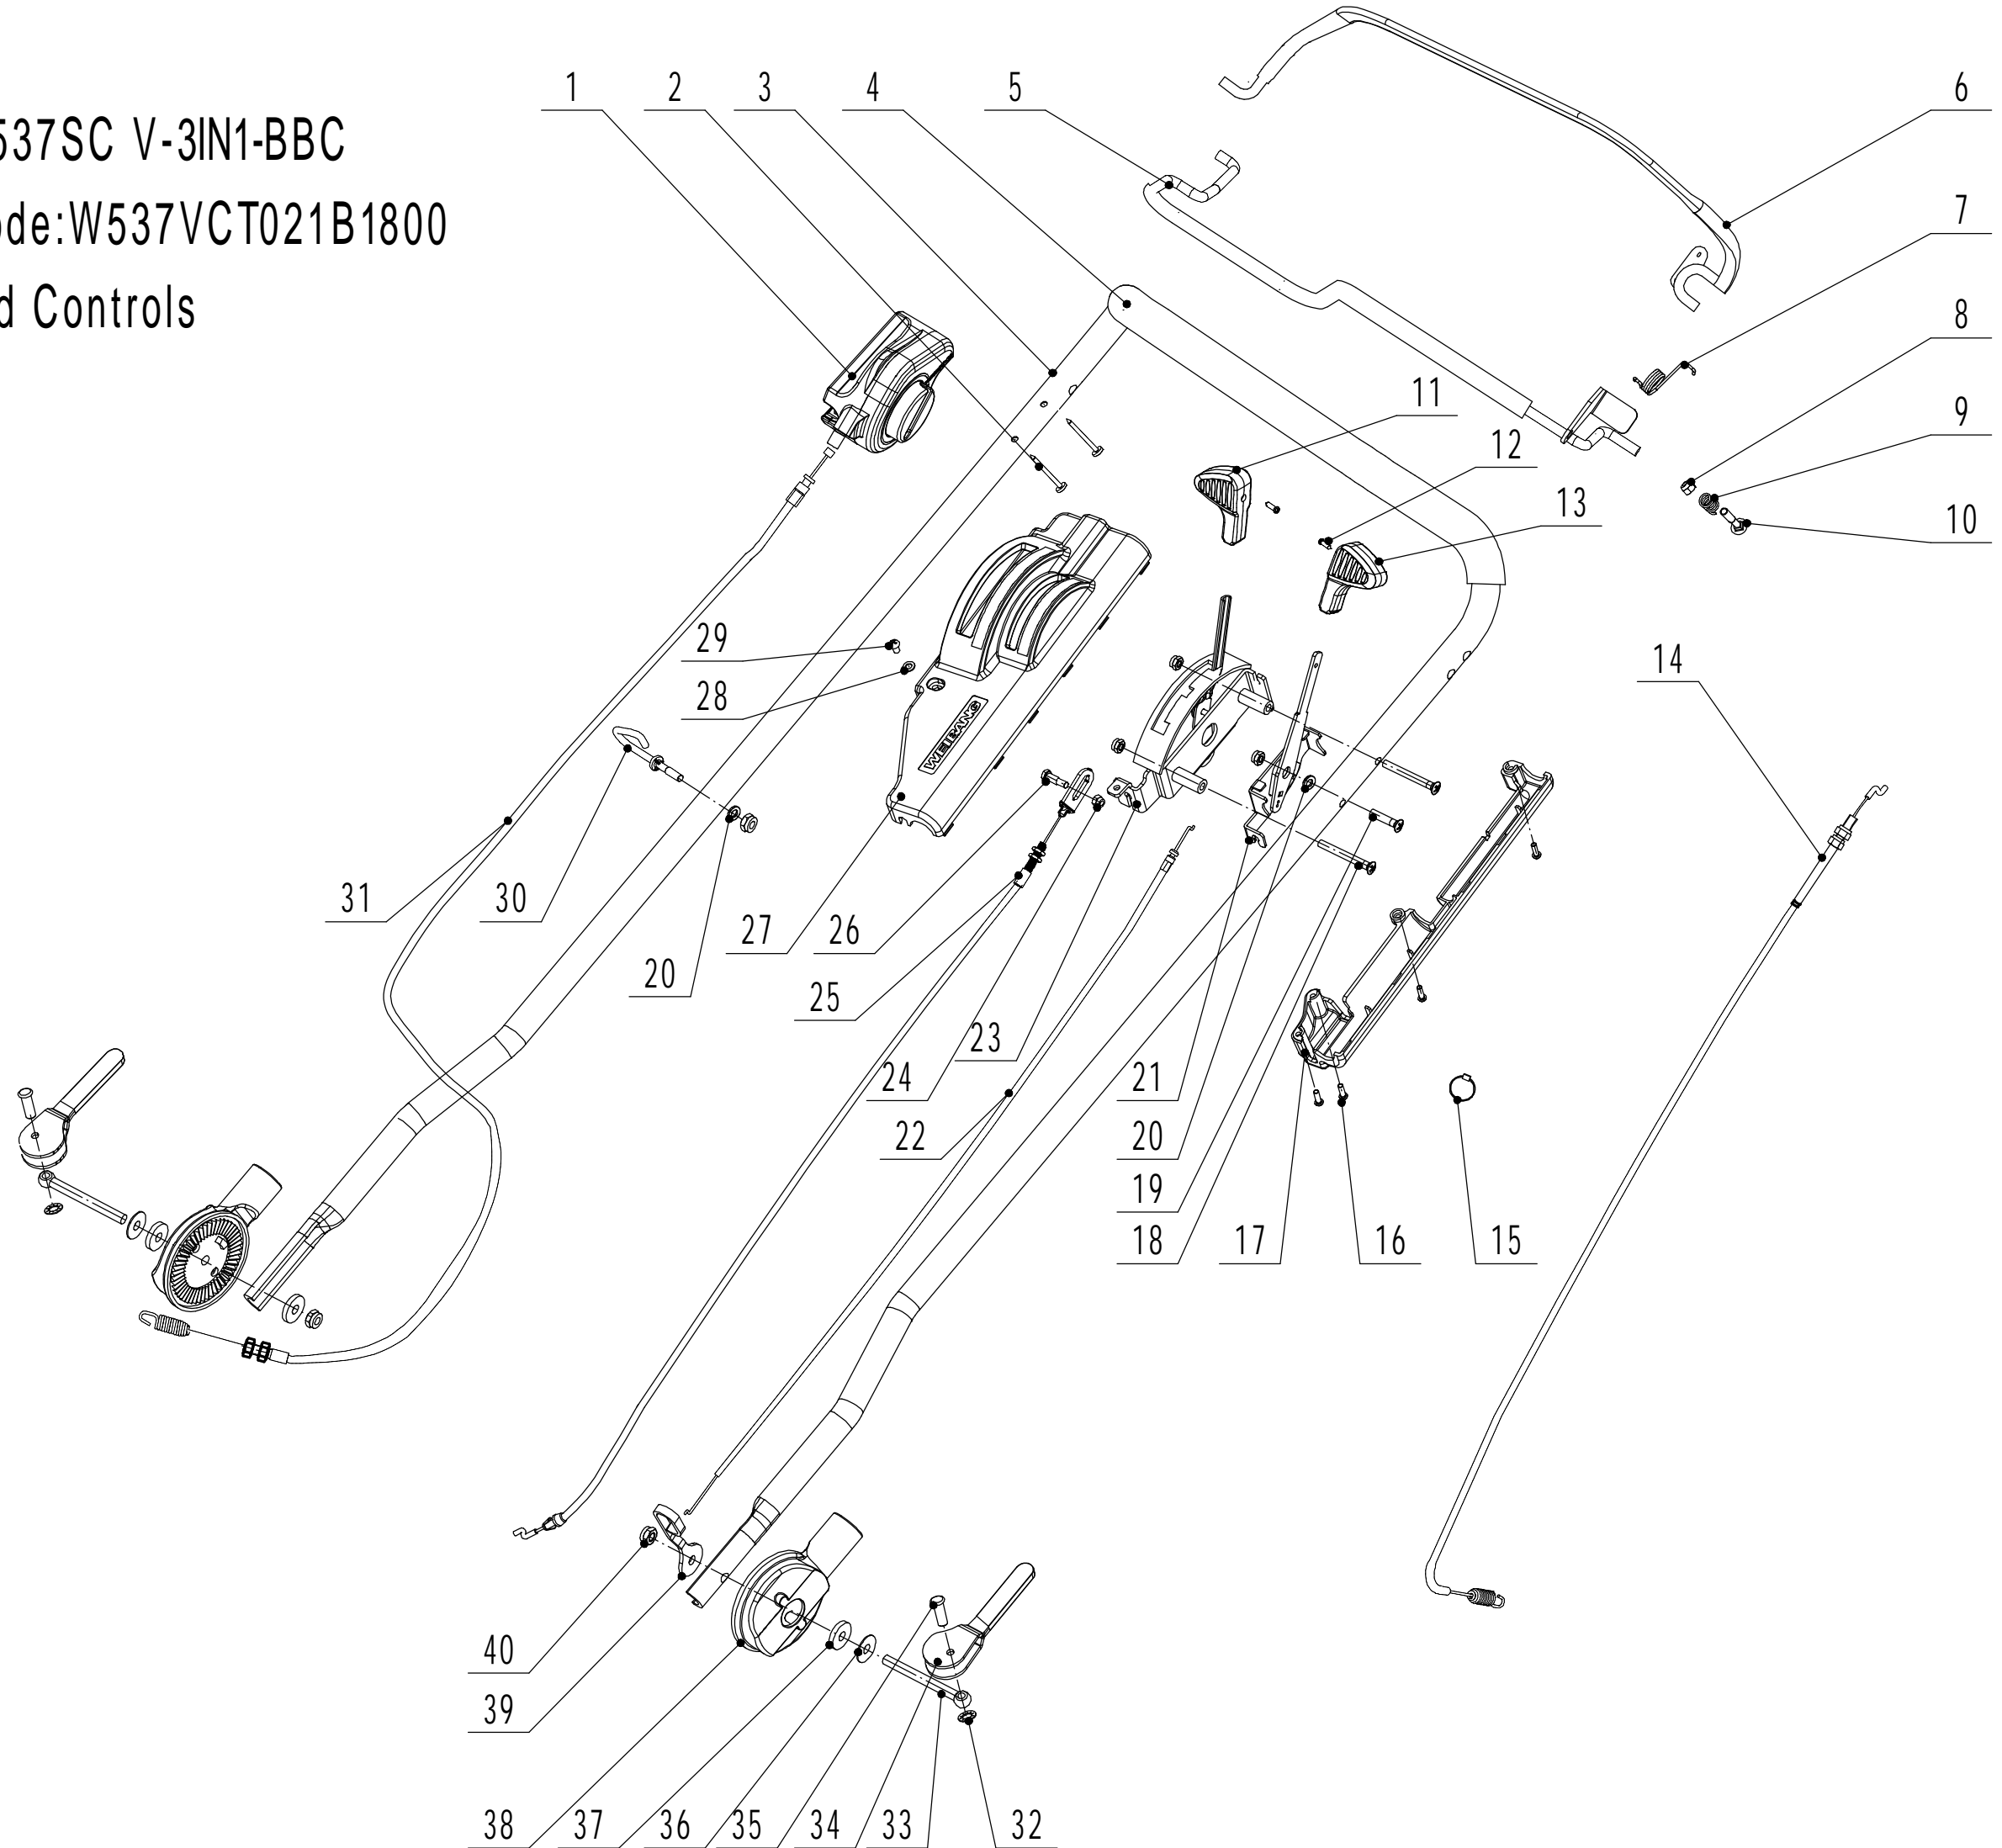

Model:WB537SC V-3IN1-BBC
Service Code:W537VCT021B1800
Handle And Controls

Part 6 - Grasscatcher Spare parts		
No.	ID Zboží	Název
1	BBC010000000	Knife Clutch Controller
2	0113050037	Screw - M5x37
3	5320501020B/44	Handle
4	GM56E010000080	Handle Sheath
5	5380504030B/40	Knife Clutch Handle Welding
6	5380504010B/40	Clutch Lever Weldment
7	GM48A030000020	Torsional Spring
8	0202006000	Lock Nut - M6
9	GM48A030000030	Limit Spring
10	0107006045	Bolt - M6x45
11	5380508010	Speed Control Grip
12	0106003013	Screw - ST2.9x13
13	5380510010	Throttle Grip
14	LH206-1185-S	Drive Cable
15	ZD3/190	Cable Tie
16	0113040018	Screw
17	5020501040S	Control Box Lower Cover
18	0108006060	Cross Slot Screw - M6x60
19	0108006050	Cross Slot Screw - M6x50
20	0301006000	Spacer - M6
21	5380512010	Throttle Bracket
22	YM72-1145-A	Throttle Cable
23	5020501050S	Speed Control Bracket
24	0202005000	Lock Nut - M5
25	TX120-950-S	Speed Control Cable
26	5360506011	Speed Control Cable Bolt
27	5020501030S	Control Box Upper Cover
28	0301005000	Spacer - M5
29	0104005012	Cross Slot Bolt - M5x12
30	4510511010/01	Hook
31	DLH137-1440	Knife Clutch Rope
32	4510114030	Fix Cap
33	GM48S000000100	Connecting Bolt
34	GM56A100400000	Lock lever
35	0801008022	Pin Axis - 8x22
36	GM56A100000040/04	Spacer
37	GM56A100000050/01	Spacer
38	GM48S030200000	Tooth Disc Kit
39	GM48S000000090/01	Clip
40	0201008000DD	Lock Nut - M8