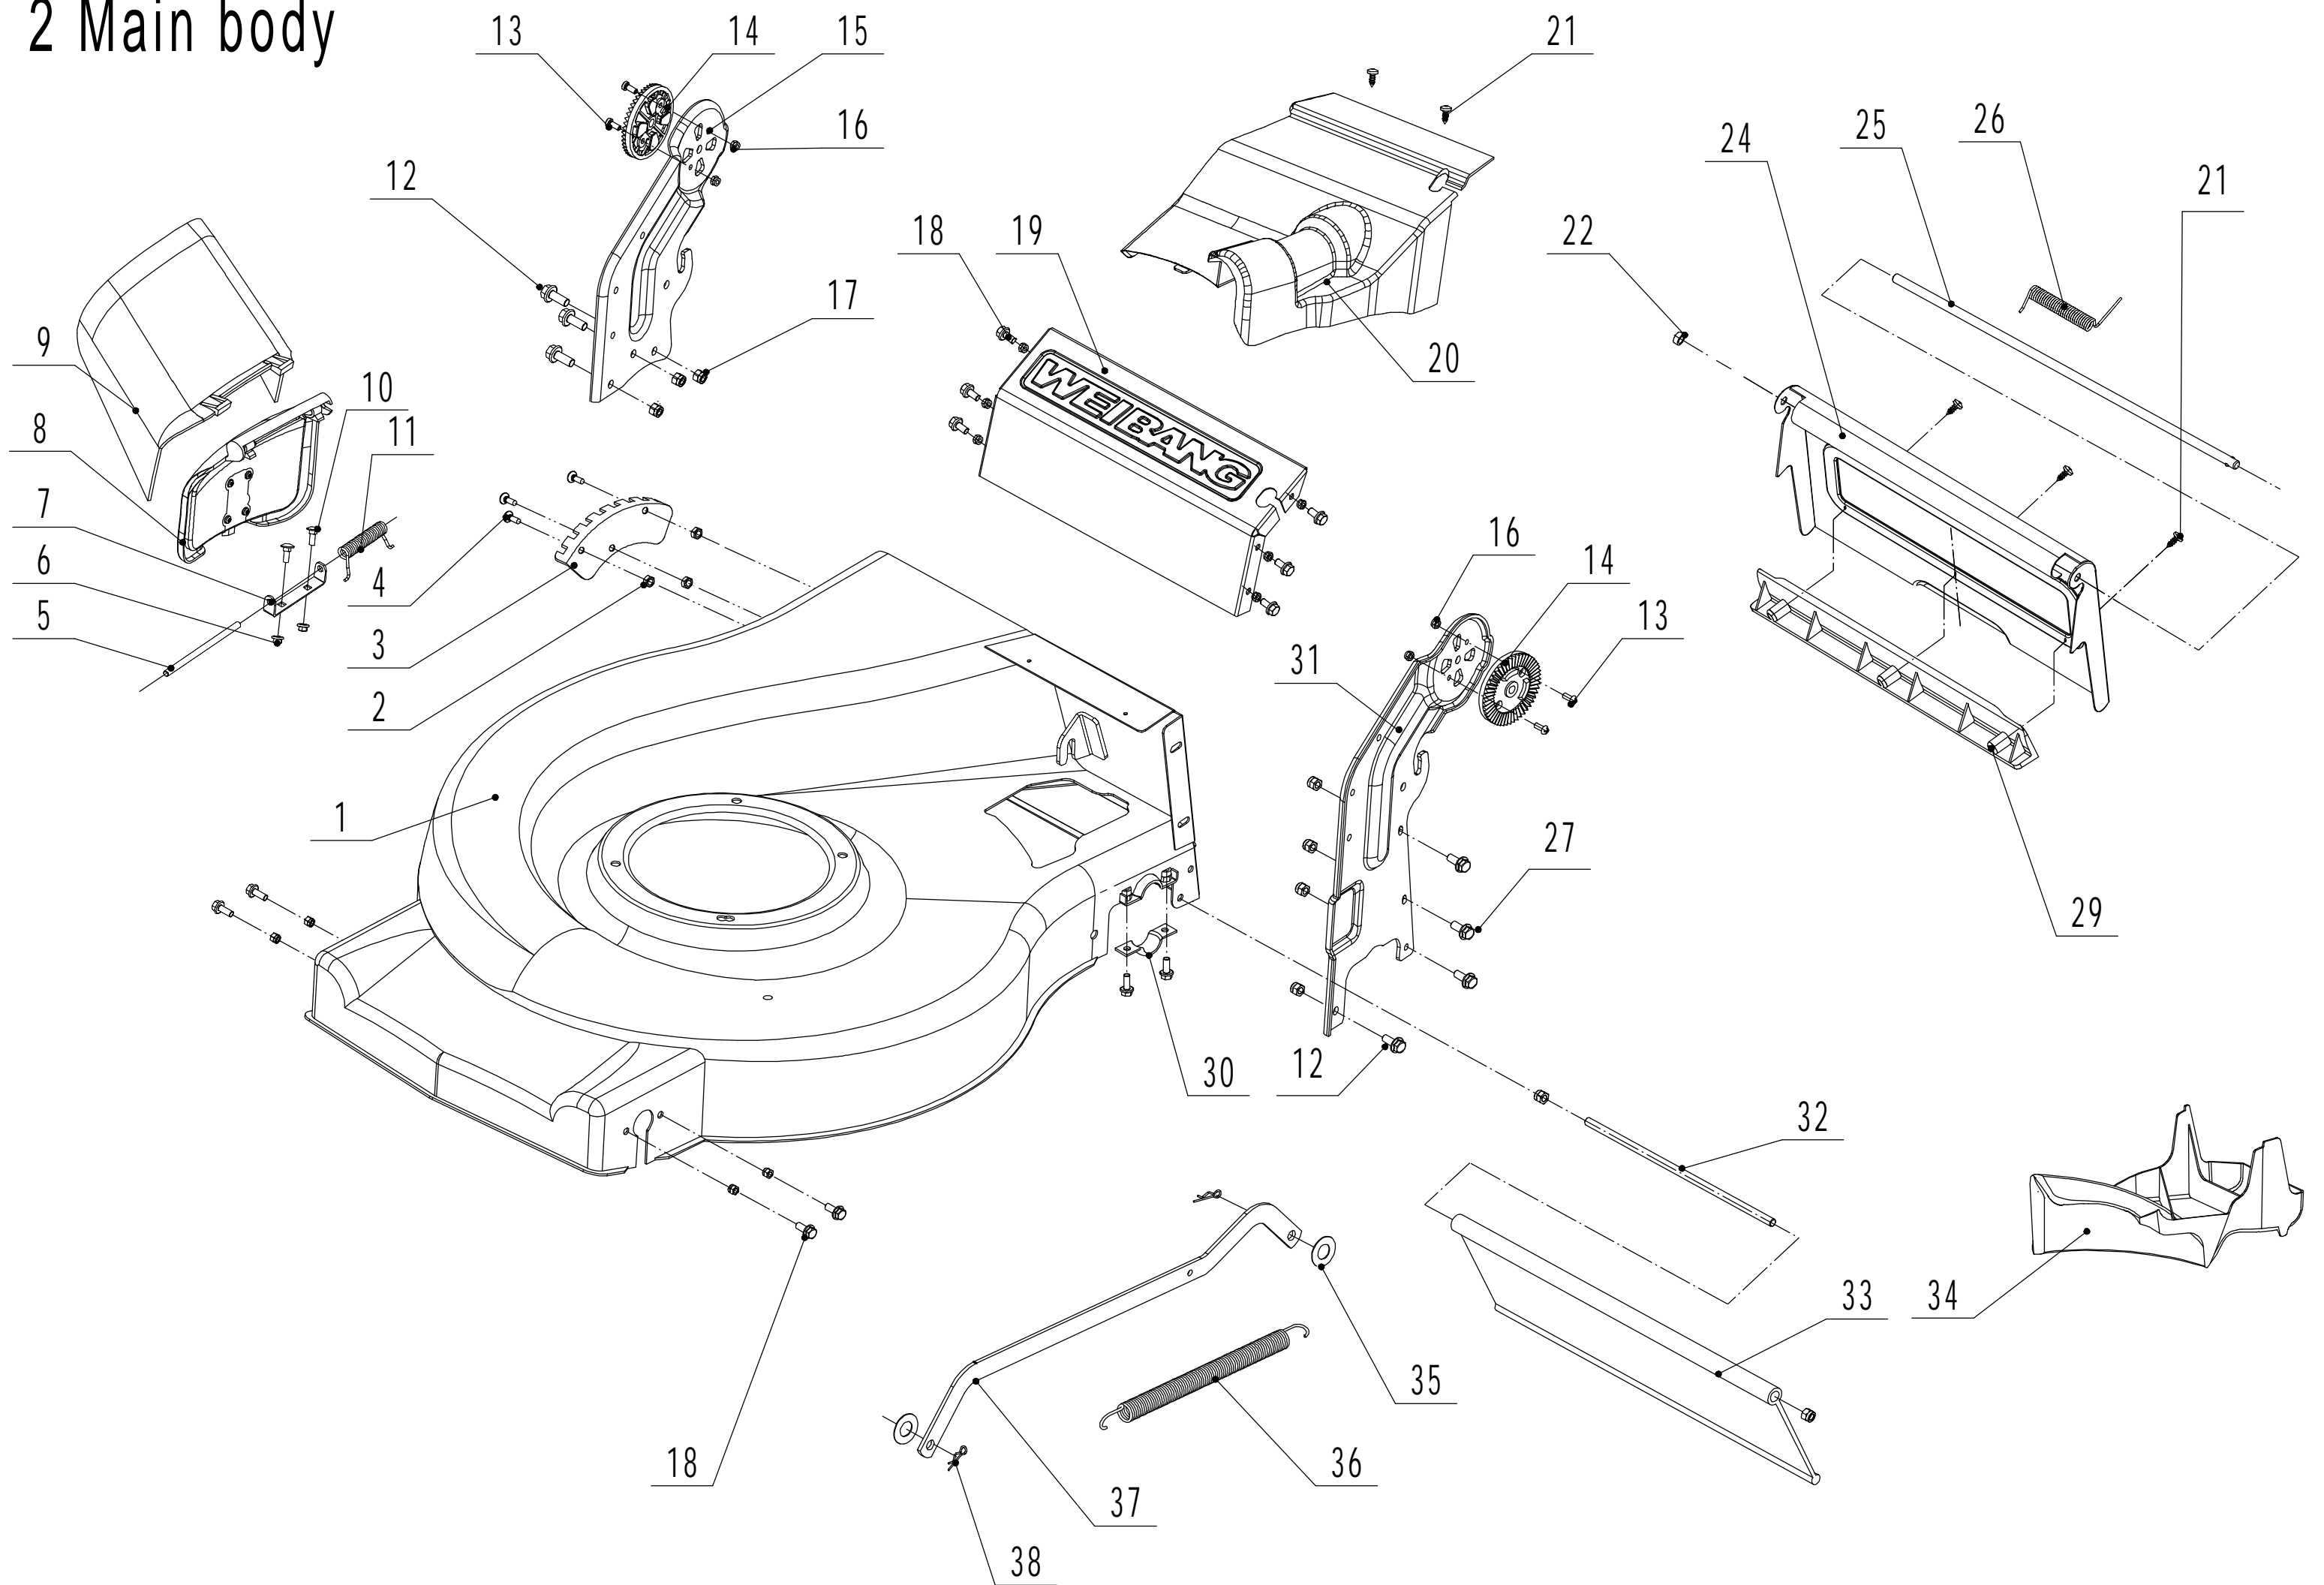

2 Main body

Part 2- Grasscatcher Spare parts		
No.	ID Zboží	Název
1	5320101030S/44	Chassis
2	0202006000	Lock Nut - M6
3	5320121030/01	Graduator
4	0101006015	Screw - M6x15
5	5020120010/02	Side Discharge Cover Pivot
6	0204006000	Lock Nut - M6
7	5020118010/02	Side Discharge Cover Bracket
8	5020121012	Side Discharge Cover
9	5020122010	Side Discharge Deflector
10	0107006014	Bolt - M6x14
11	5020119010	Side Discharge Cover Spring
12	0102008016	Bolt - M8x16
13	0104005012	Screw - M5x12
14	AVSA000000040/22	Tooth Disc
15	5020116020S/40	Right Handle Bracket
16	0202005000	Lock Nut - M5
17	0202008000	Lock Nut - M8
18	0102006012	Bolt - M6x12
19	5320115030S/44	Connector
20	5320117010S	Upper Shield
21	0106004009	Screw - ST4.2x9.5
22	5320136010	Spacer
24	5320127050/22	Rear Cover
25	5320128020S/02	Rear Cover Pivot
26	5020127010	Rear Cover Spring
27	0106004013	Screw - ST4.2x13
29	5320127040	Sealing Strip
30	5320114020/01	Upper Bearing Bracket
31	5020115020S/40	Left Handle Bracket
32	5320124010/02	Pivot-Trailing Flap
33	5320125010	Trailing Flap
34	5330113010	Mulching Plug
35	0301010000	Washer
36	5320332010/02	Connecting Rod Spring
37	5320331010/40	Connecting Rod
38	5320333010	Check ring

Model:WB537SC V-3IN1-BBC

Service Code:W537VCT021B1800

Blade Components

Part 3- Grasscatcher Spare parts		
No.	ID Zboží	Název
1	BBC/ST010	Cable Bracket
2	BBC/ST040	Wind Shield
3	4820102012	Bolt - 3/8x16x35
4	4510401010	Key
5	BBC/ST020	Upper Fixed Frame Welding
6	0301008000	Washer-M8
7	0401008000	Spring Washer-M8
8	0101008035	Bolt - M8x35
9	BBC/WB	BBC Clutch
10	BBC/ST030/02	Lower Fixed Frame
11	0101008020	Bolt - M8x20
12	5380401010WB/22	Blade
13	BBC30A000000040/04	Central Gasket
14	0403010000	Spring Washer - M10
15	5320405010	Central Bolt - M3/8x24x51
16	0103010020B	Screw - M10x20
17	5380515020B	Spring