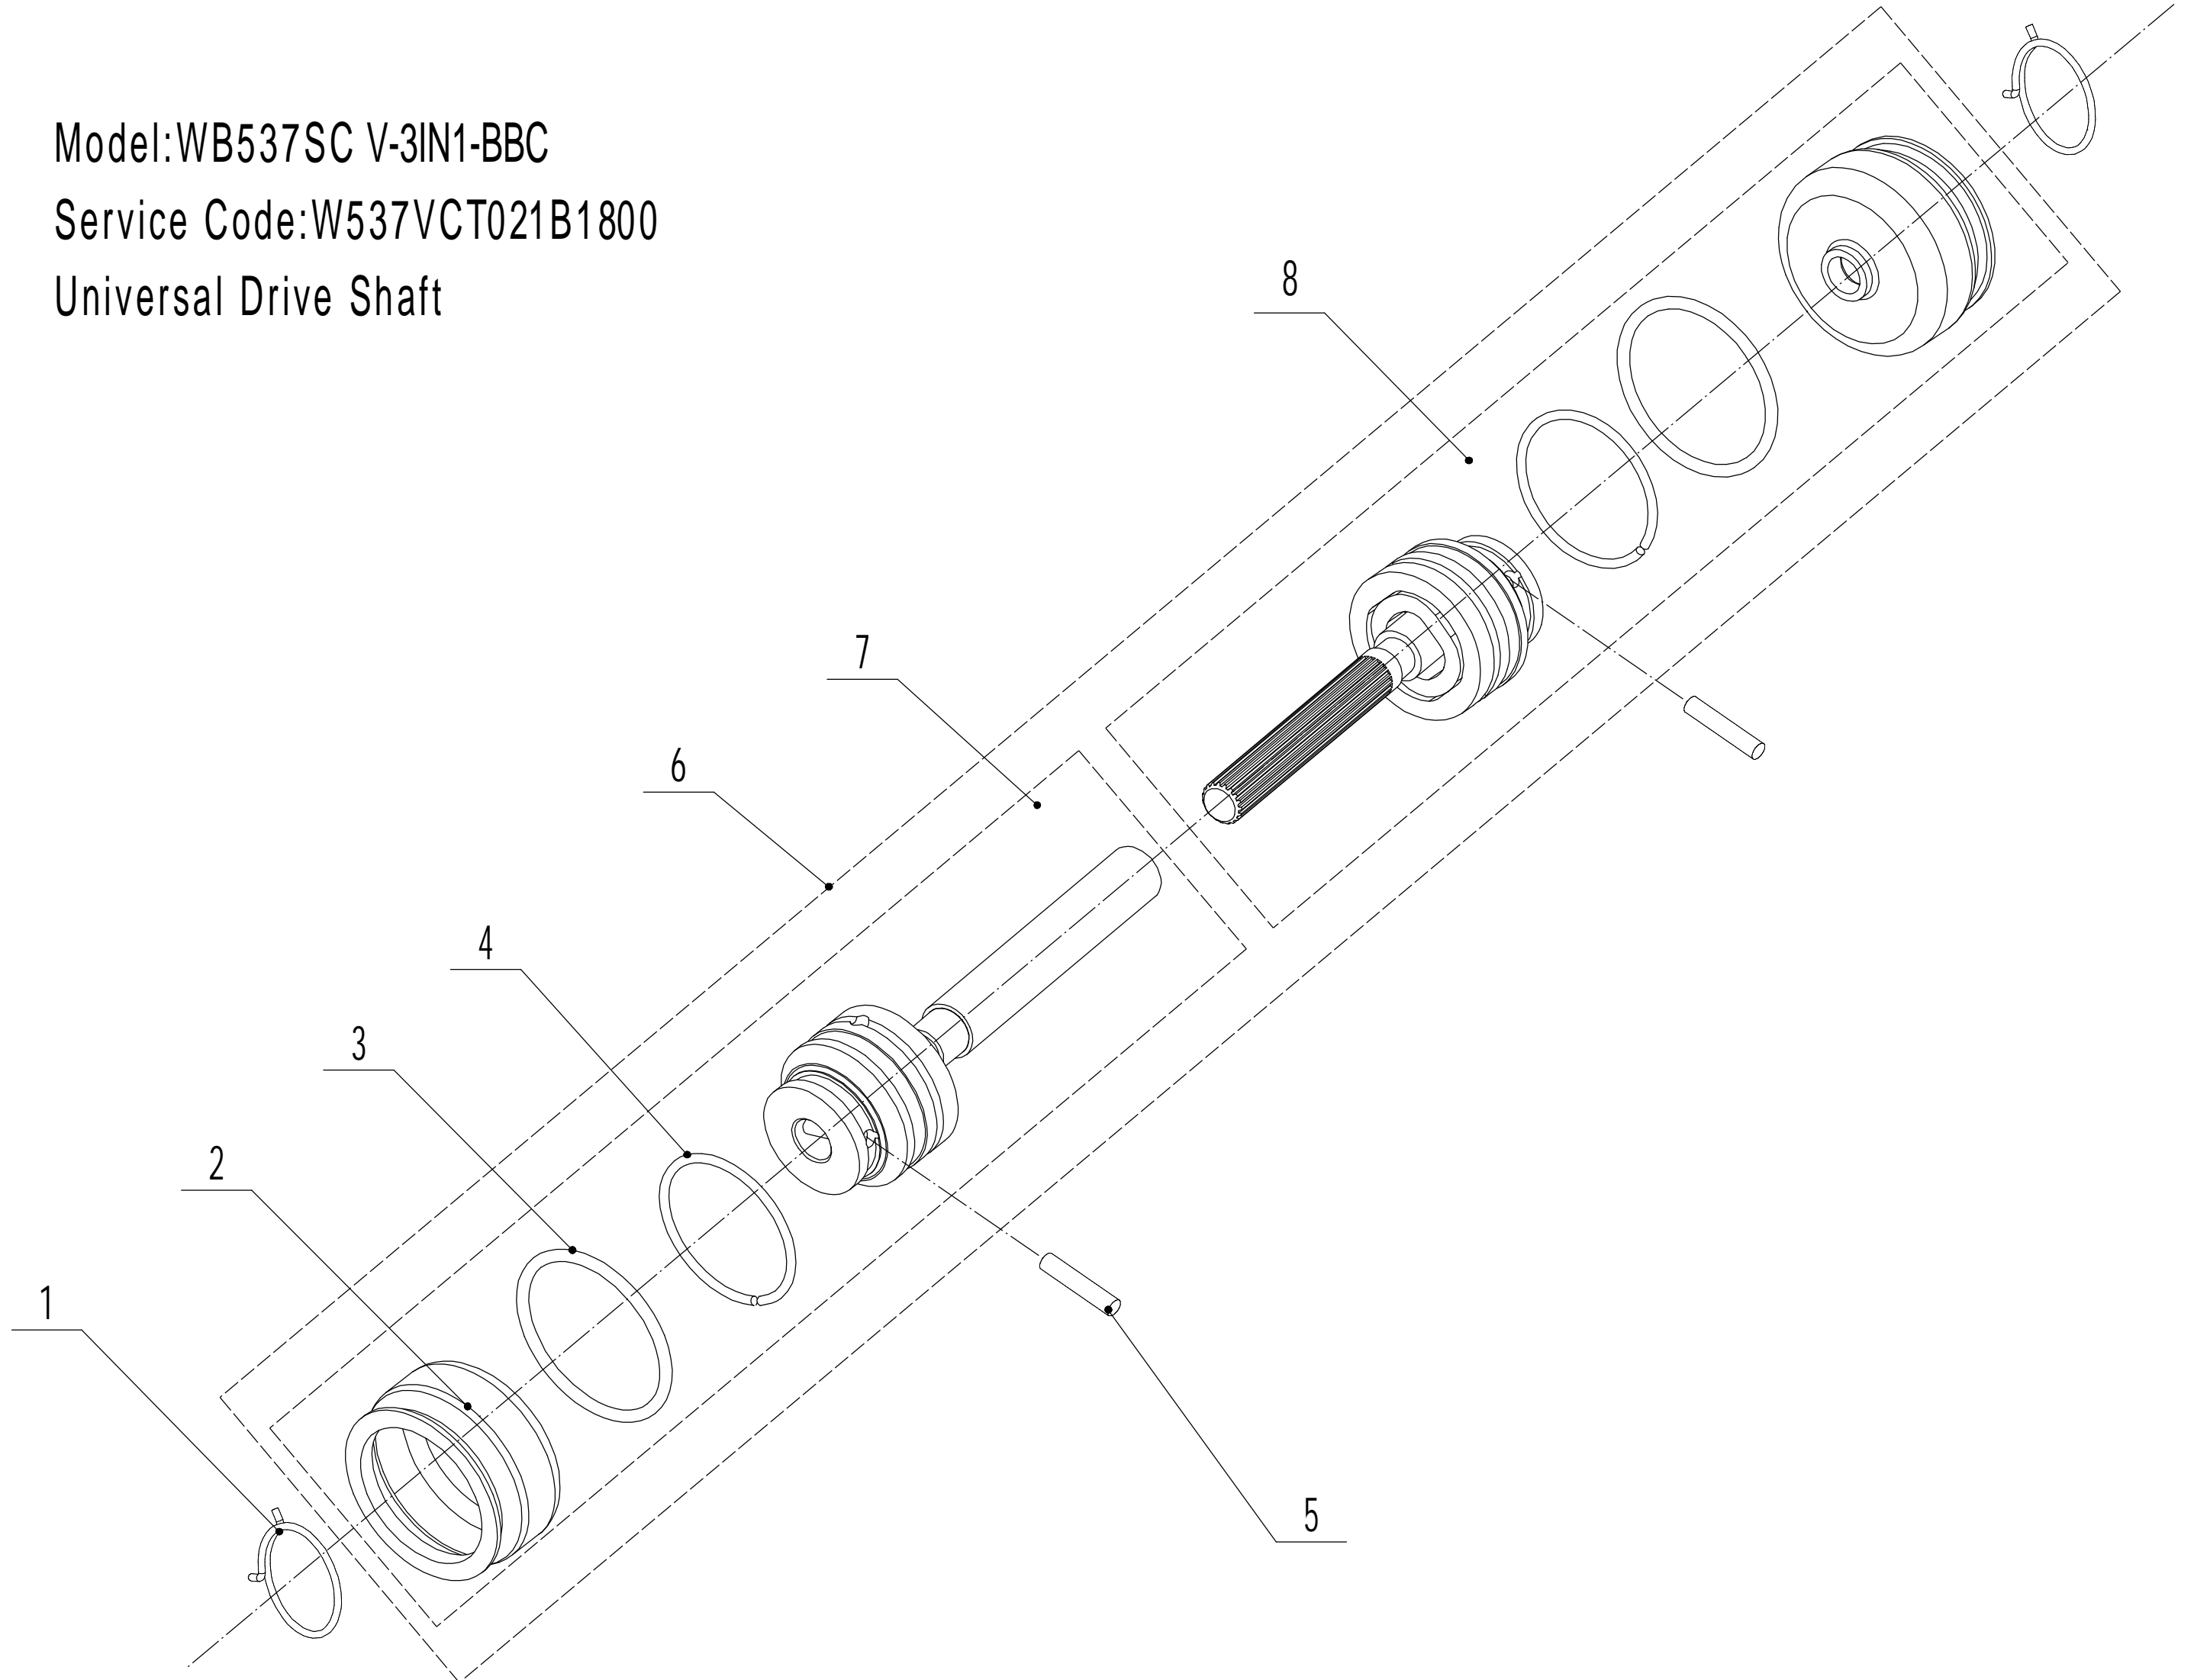

Model:WB537SC V-3IN1-BBC

Service Code:W537VCT021B1800

Universal Drive Shaft

Part 8- Grasscatcher Spare parts		
No.	ID Zboží	Název
1	HQA020000020	Check Ring
2	HQA020000080	Anti-Dust Shield
3	1401028003	O-Ring
4	HQA020000030	Check Ring
5	HQA020000090	Pin
6	Y26ZCD02	Universal Drive Shaft
7	Y26ZCDA01	Universal Drive Shaft A
8	Y26ZCDB01	Universal Drive Shaft B