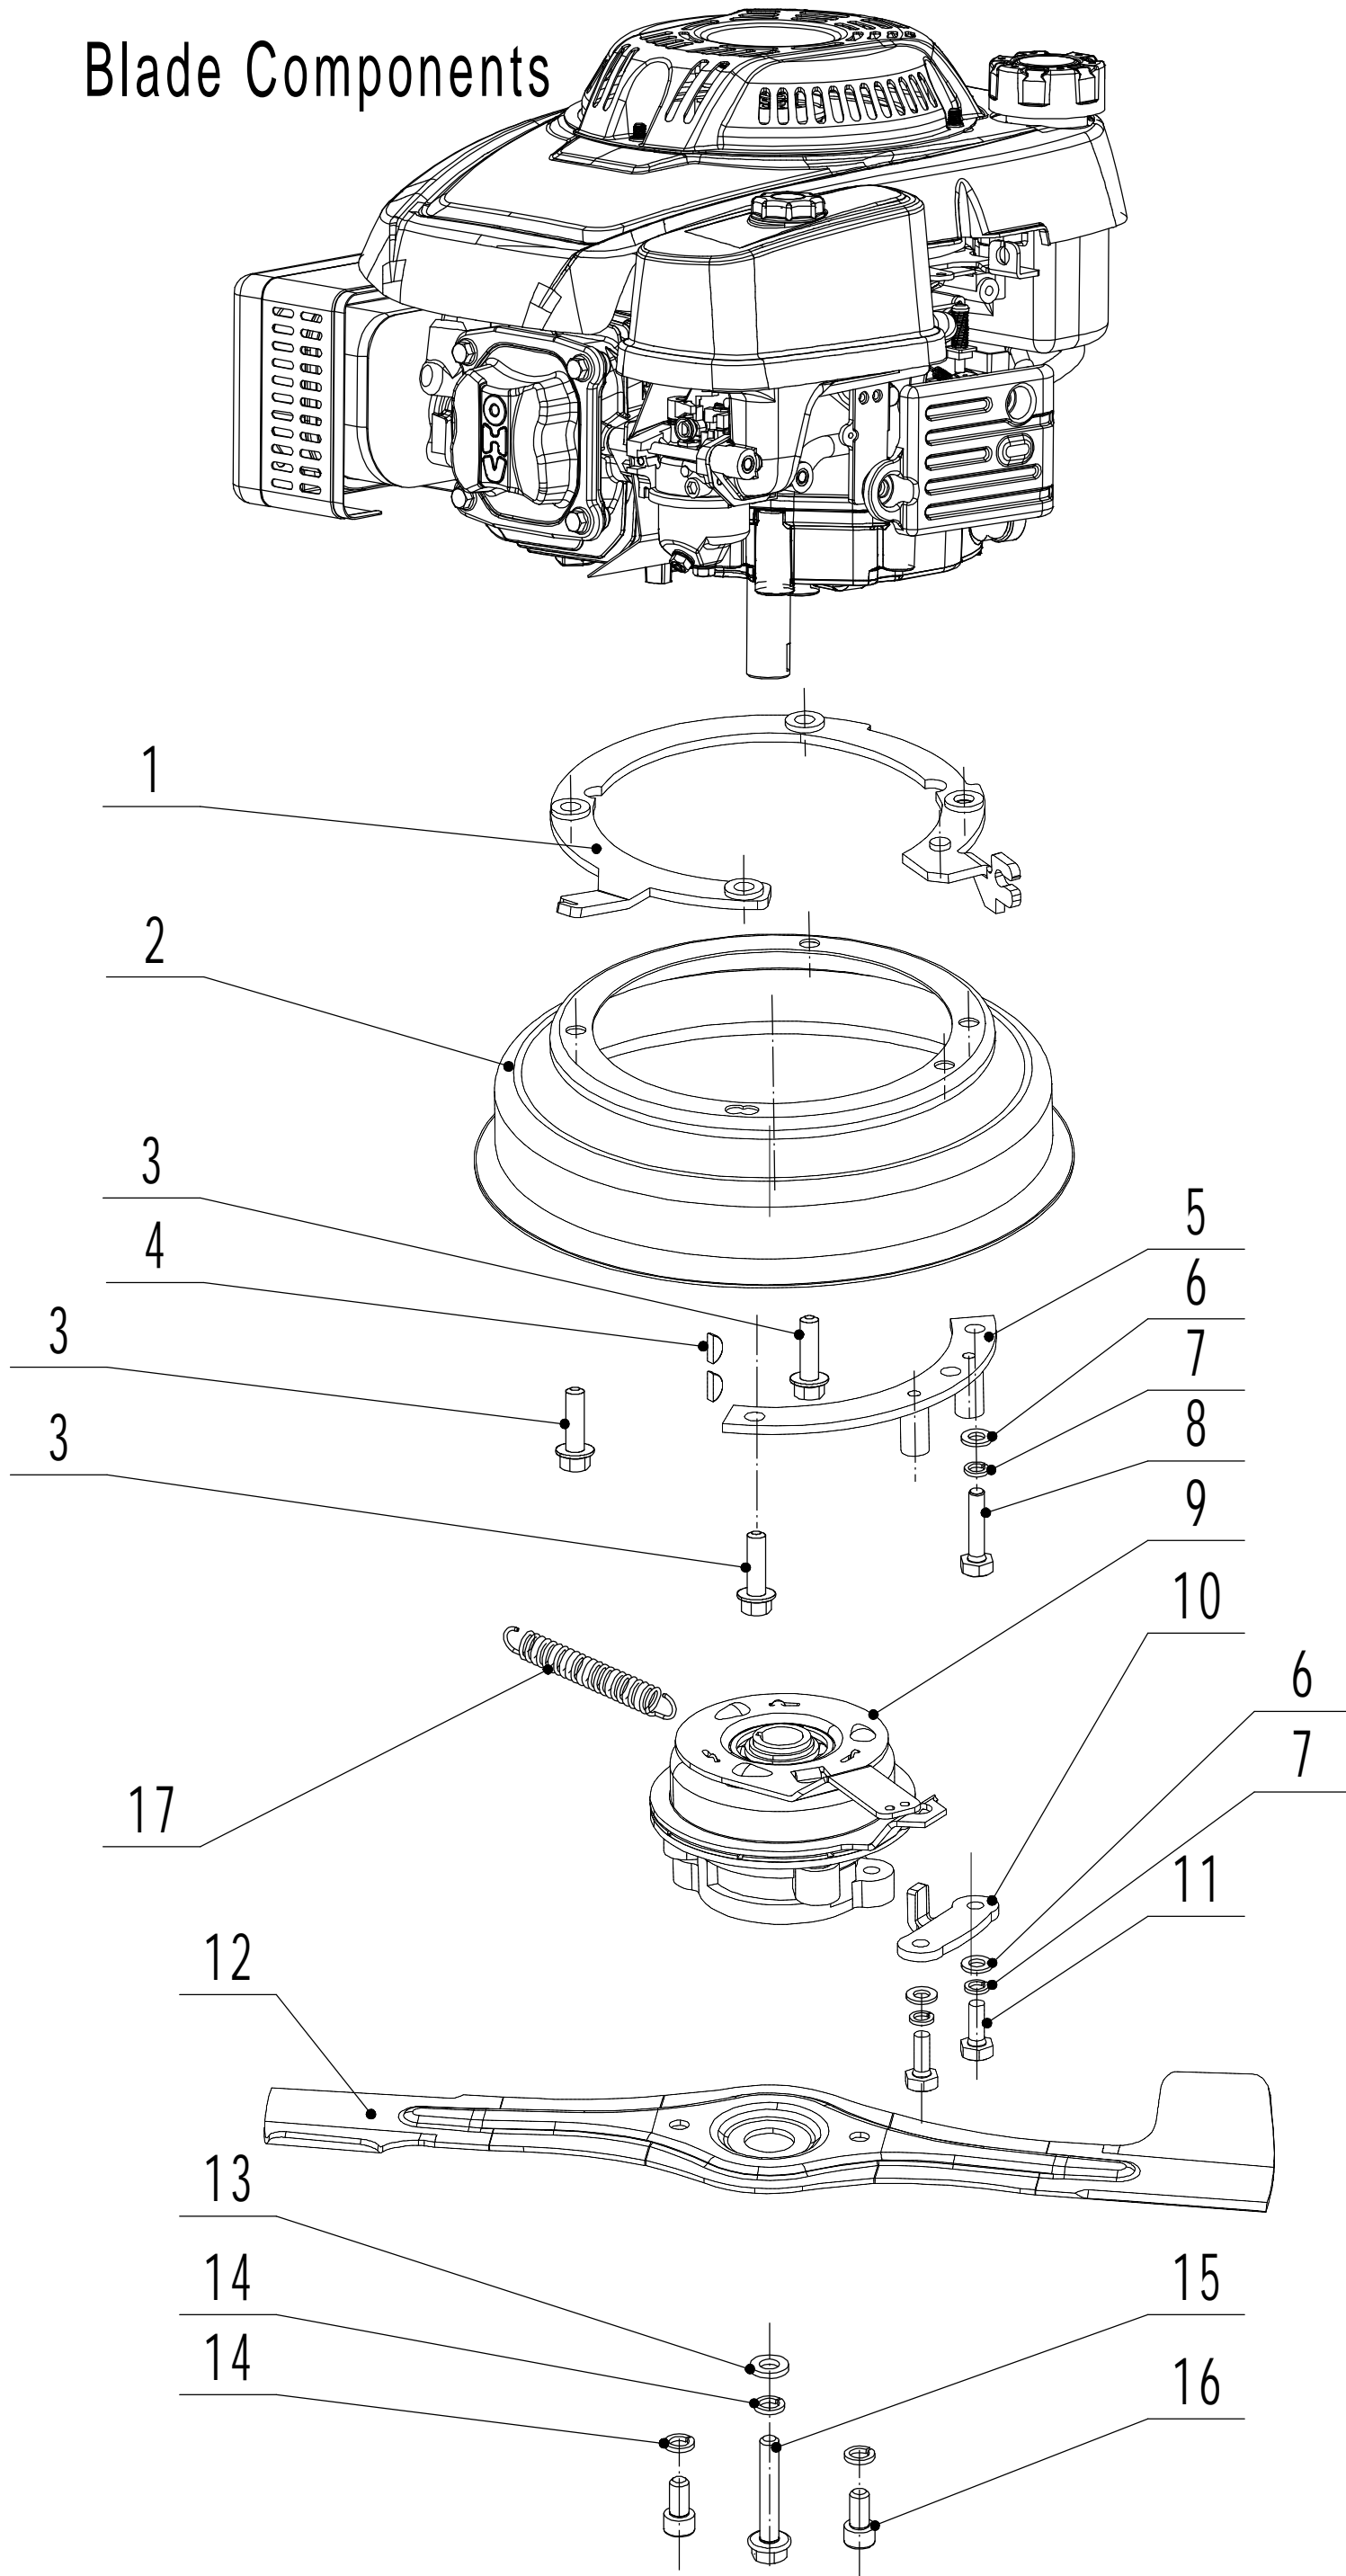

2 Main body

Part 2- Grasscatcher Spare parts		
No.	ID Zboží	Název
1	5320101030S/44	Chassis
2	0202006000	Lock Nut - M6
3	5320121030/01	Graduator
4	0101006015	Screw - M6x15
5	5020120010/02	Side Discharge Cover Pivot
6	0204006000	Lock Nut - M6
7	5020118010/02	Side Discharge Cover Bracket
8	5020121012	Side Discharge Cover
9	5020122010	Side Discharge Deflector
10	0107006014	Bolt - M6x14
11	5020119010	Side Discharge Cover Spring
12	0102008016	Bolt - M8x16
13	0104005012	Screw - M5x12
14	AVSA000000040/22	Tooth Disc
15	5020116020S/40	Right Handle Bracket
16	0202005000	Lock Nut - M5
17	0202008000	Lock Nut - M8
18	0102006012	Bolt - M6x12
19	5320115030S/44	Connector
20	5320117010S	Upper Shield
21	0106004009	Screw - ST4.2x9.5
22	5320136010	Spacer
24	5320127050/22	Rear Cover
25	5320128020S/02	Rear Cover Pivot
26	5020127010	Rear Cover Spring
27	0106004013	Screw - ST4.2x13
29	5320127040	Sealing Strip
30	5320114020/01	Upper Bearing Bracket
31	5020115020S/40	Left Handle Bracket
32	5320124010/02	Pivot-Trailing Flap
33	5320125010	Trailing Flap
34	5330113010	Mulching Plug
35	0301010000	Washer
36	5320332010/02	Connecting Rod Spring
37	5320331010/40	Connecting Rod
38	5320333010	Check ring

Model:WB537SC V-3IN1-BBC

Service Code:W537VCT021B1800

Blade Components

Part 3- Grasscatcher Spare parts		
No.	ID Zboží	Název
1	BBC/ST010	Cable Bracket
2	BBC/ST040	Wind Shield
3	4820102012	Bolt - 3/8x16x35
4	4510401010	Key
5	BBC/ST020	Upper Fixed Frame Welding
6	0301008000	Washer-M8
7	0401008000	Spring Washer-M8
8	0101008035	Bolt - M8x35
9	BBC/WB	BBC Clutch
10	BBC/ST030/02	Lower Fixed Frame
11	0101008020	Bolt - M8x20
12	5380401010WB/22	Blade
13	BBC30A000000040/04	Central Gasket
14	0403010000	Spring Washer - M10
15	5320405010	Central Bolt - M3/8x24x51
16	0103010020B	Screw - M10x20
17	5380515020B	Spring