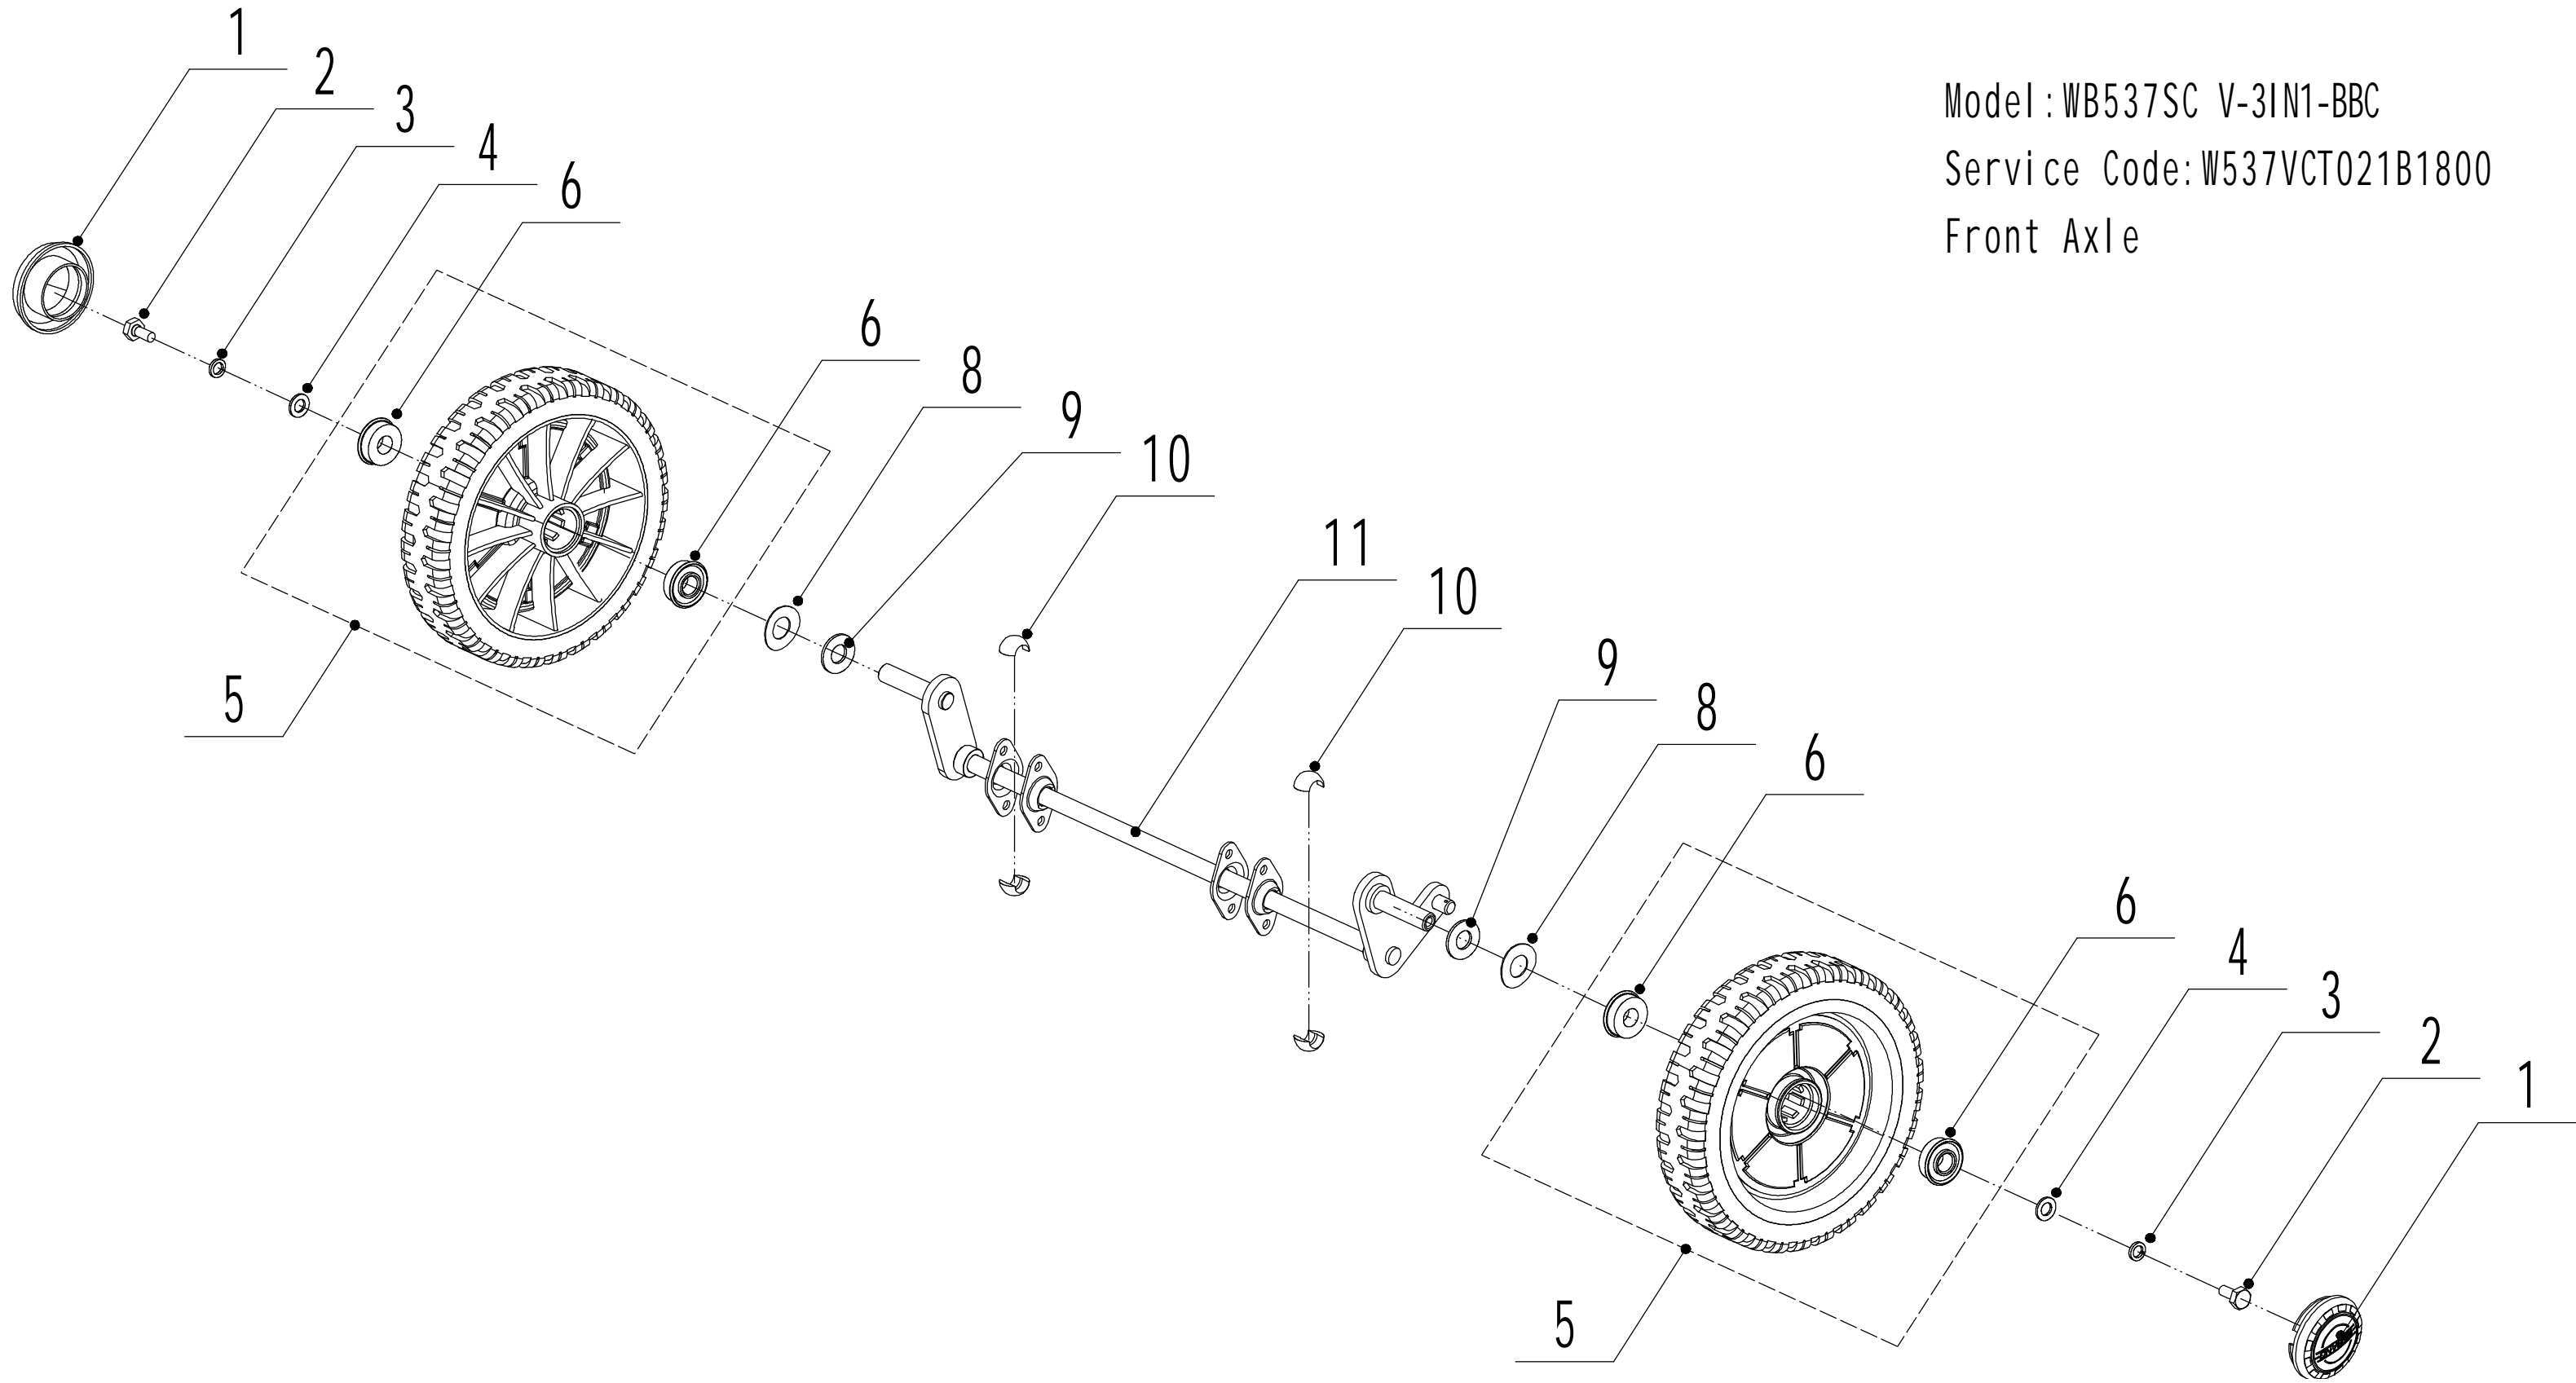

Model:WB537SC V-3IN1-BBC

Service Code:W537VCT021B1800

Blade Components

Part 3- Grasscatcher Spare parts		
No.	ID Zboží	Název
1	BBC/ST010	Cable Bracket
2	BBC/ST040	Wind Shield
3	4820102012	Bolt - 3/8x16x35
4	4510401010	Key
5	BBC/ST020	Upper Fixed Frame Welding
6	0301008000	Washer-M8
7	0401008000	Spring Washer-M8
8	0101008035	Bolt - M8x35
9	BBC/WB	BBC Clutch
10	BBC/ST030/02	Lower Fixed Frame
11	0101008020	Bolt - M8x20
12	5380401010WB/22	Blade
13	BBC30A000000040/04	Central Gasket
14	0403010000	Spring Washer - M10
15	5320405010	Central Bolt - M3/8x24x51
16	0103010020B	Screw - M10x20
17	5380515020B	Spring

Model : WB537SC V-3IN1-BBC
Service Code: W537VCT021B1800
Front Axle

Part 4- Grasscatcher Spare parts		
No.	ID Zboží	Název
1	5310214010	Wheel Cap
2	0101008015	Bolt - M8x15
3	0401008000	Spring Washer - M8
4	0301006000	Spacer - M8
5	5310212010/40	8" Wheel Asssmbly
6	5310213010	Bearing
8	5310211010/02	Spring Washer
9	5310210010/02	Spacer
10	5310209010	Spherical Bearing
11	5320202010/01	Front Axle Weldment