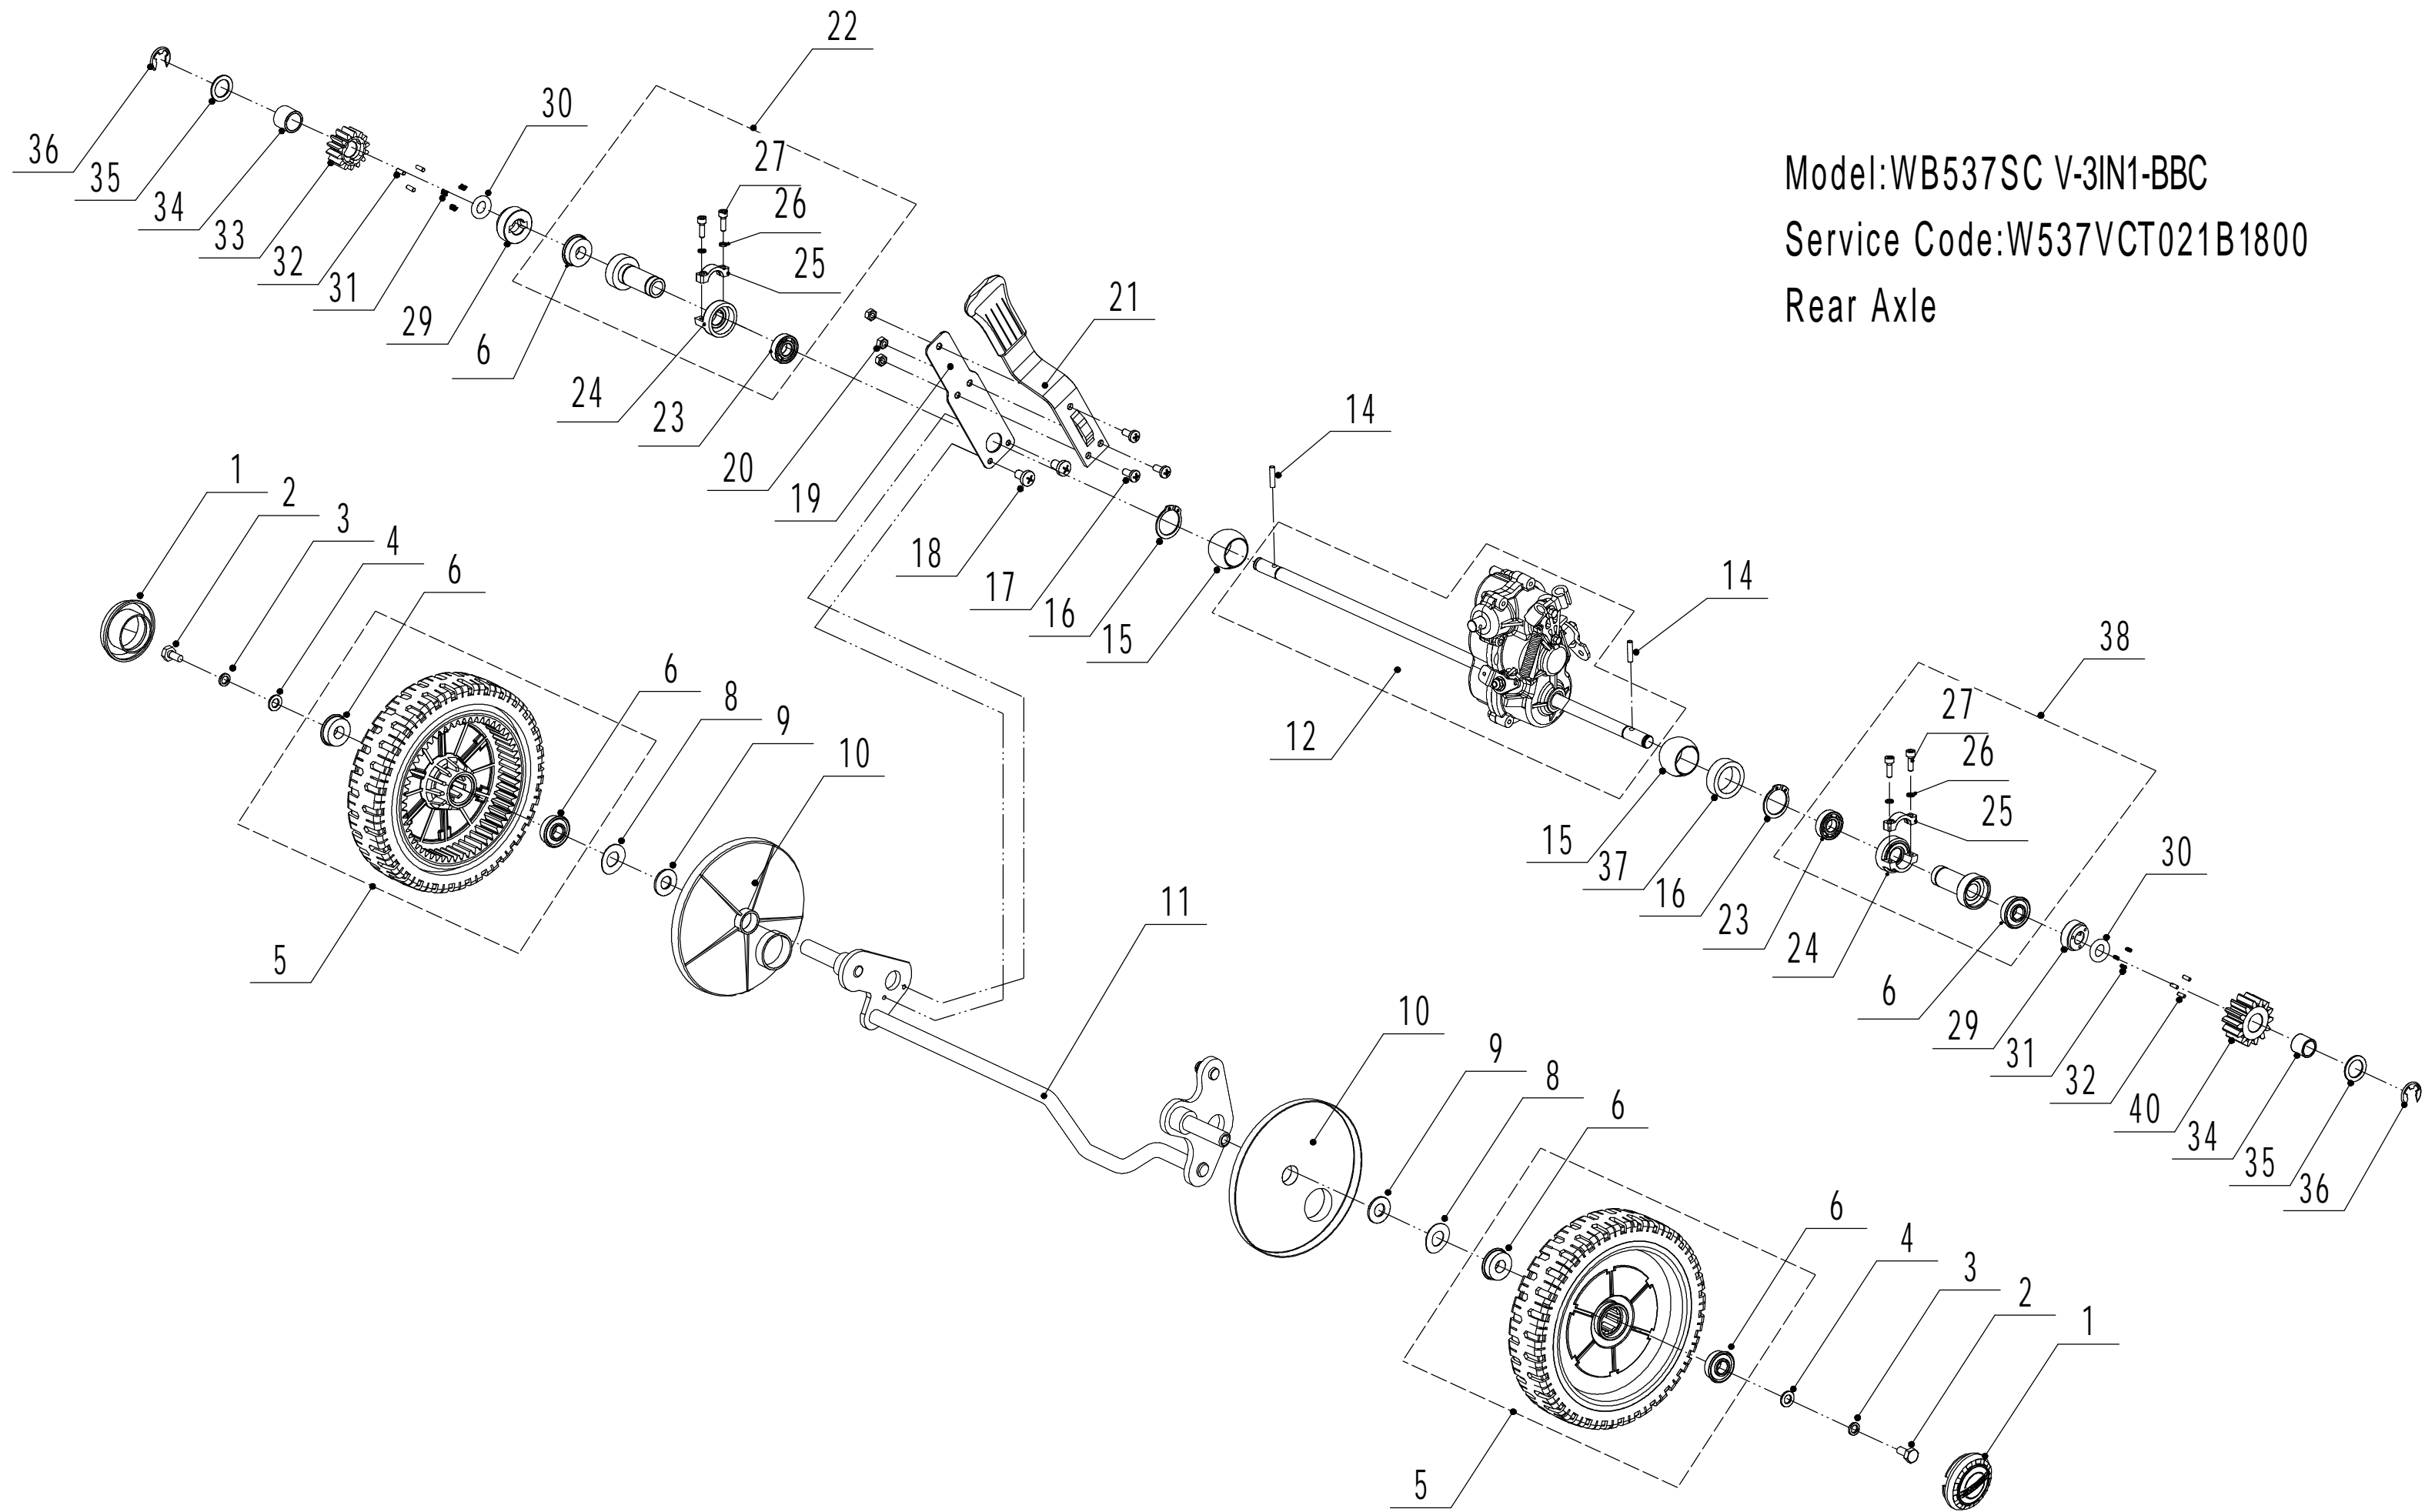

Model:WB537SC V-3IN1-BBC
Service Code:W537VCT021B1800
Rear Axle

Part 5- Grasscatcher Spare parts		
No.	ID Zboží	Název
1	5310214010	Wheel Cap
2	0101008015	Bolt - M8x15
3	0401008000	Spring Washer - M8
4	0301006000	Spacer - M8
5	5340309010/40	Rear Wheel Assembly
6	5310213010	Bearing
8	5310211010/02	Spacer
9	5310210010/02	Washer
10	5340312010	Anti-Dust Shield
11	5320302030S/01	Rear axle Weldment
12	Y20532Z0	Gearbox Assembly
14	HQ000100060	Pin
15	5320328010	Nylon Spherical Bearing
16	1001020000	Check Ring
17	0104006014	Cross Slot Screw - M6x14
18	0104005008	Cross Slot Screw - M5x8
19	5360311010/22	Flat Spring
20	0202006000	Lock Nut - M6
21	5360310010/40	Adjustment Lever
22	Y065321SF	Right Bearing Kit
23	R8	Deep Groove Ball Bearing
24	5320324022	Bearing Bracket
25	5320324023	Bearing Bracket Cover
26	0401005000	Spring Washer - M5
27	0103005020A	Screw - M5x20
29	HQ000100050	One-Way Block
30	1401025015	O-ring
31	HQ000100040	Spring
32	HQ000100030	Pin
33	HQ000100020	Right Drive Pinion
34	5320326010P	Bearing
35	5020311010/04	Spacer
36	1301009000	Check Ring
37	5020310010/02	Spacer
38	Y065320SF	Left Bearing Sheath Assembly
39	5320324021/02	Left Bearing Sheath
40	HQ000100010	Left Drive Pinion