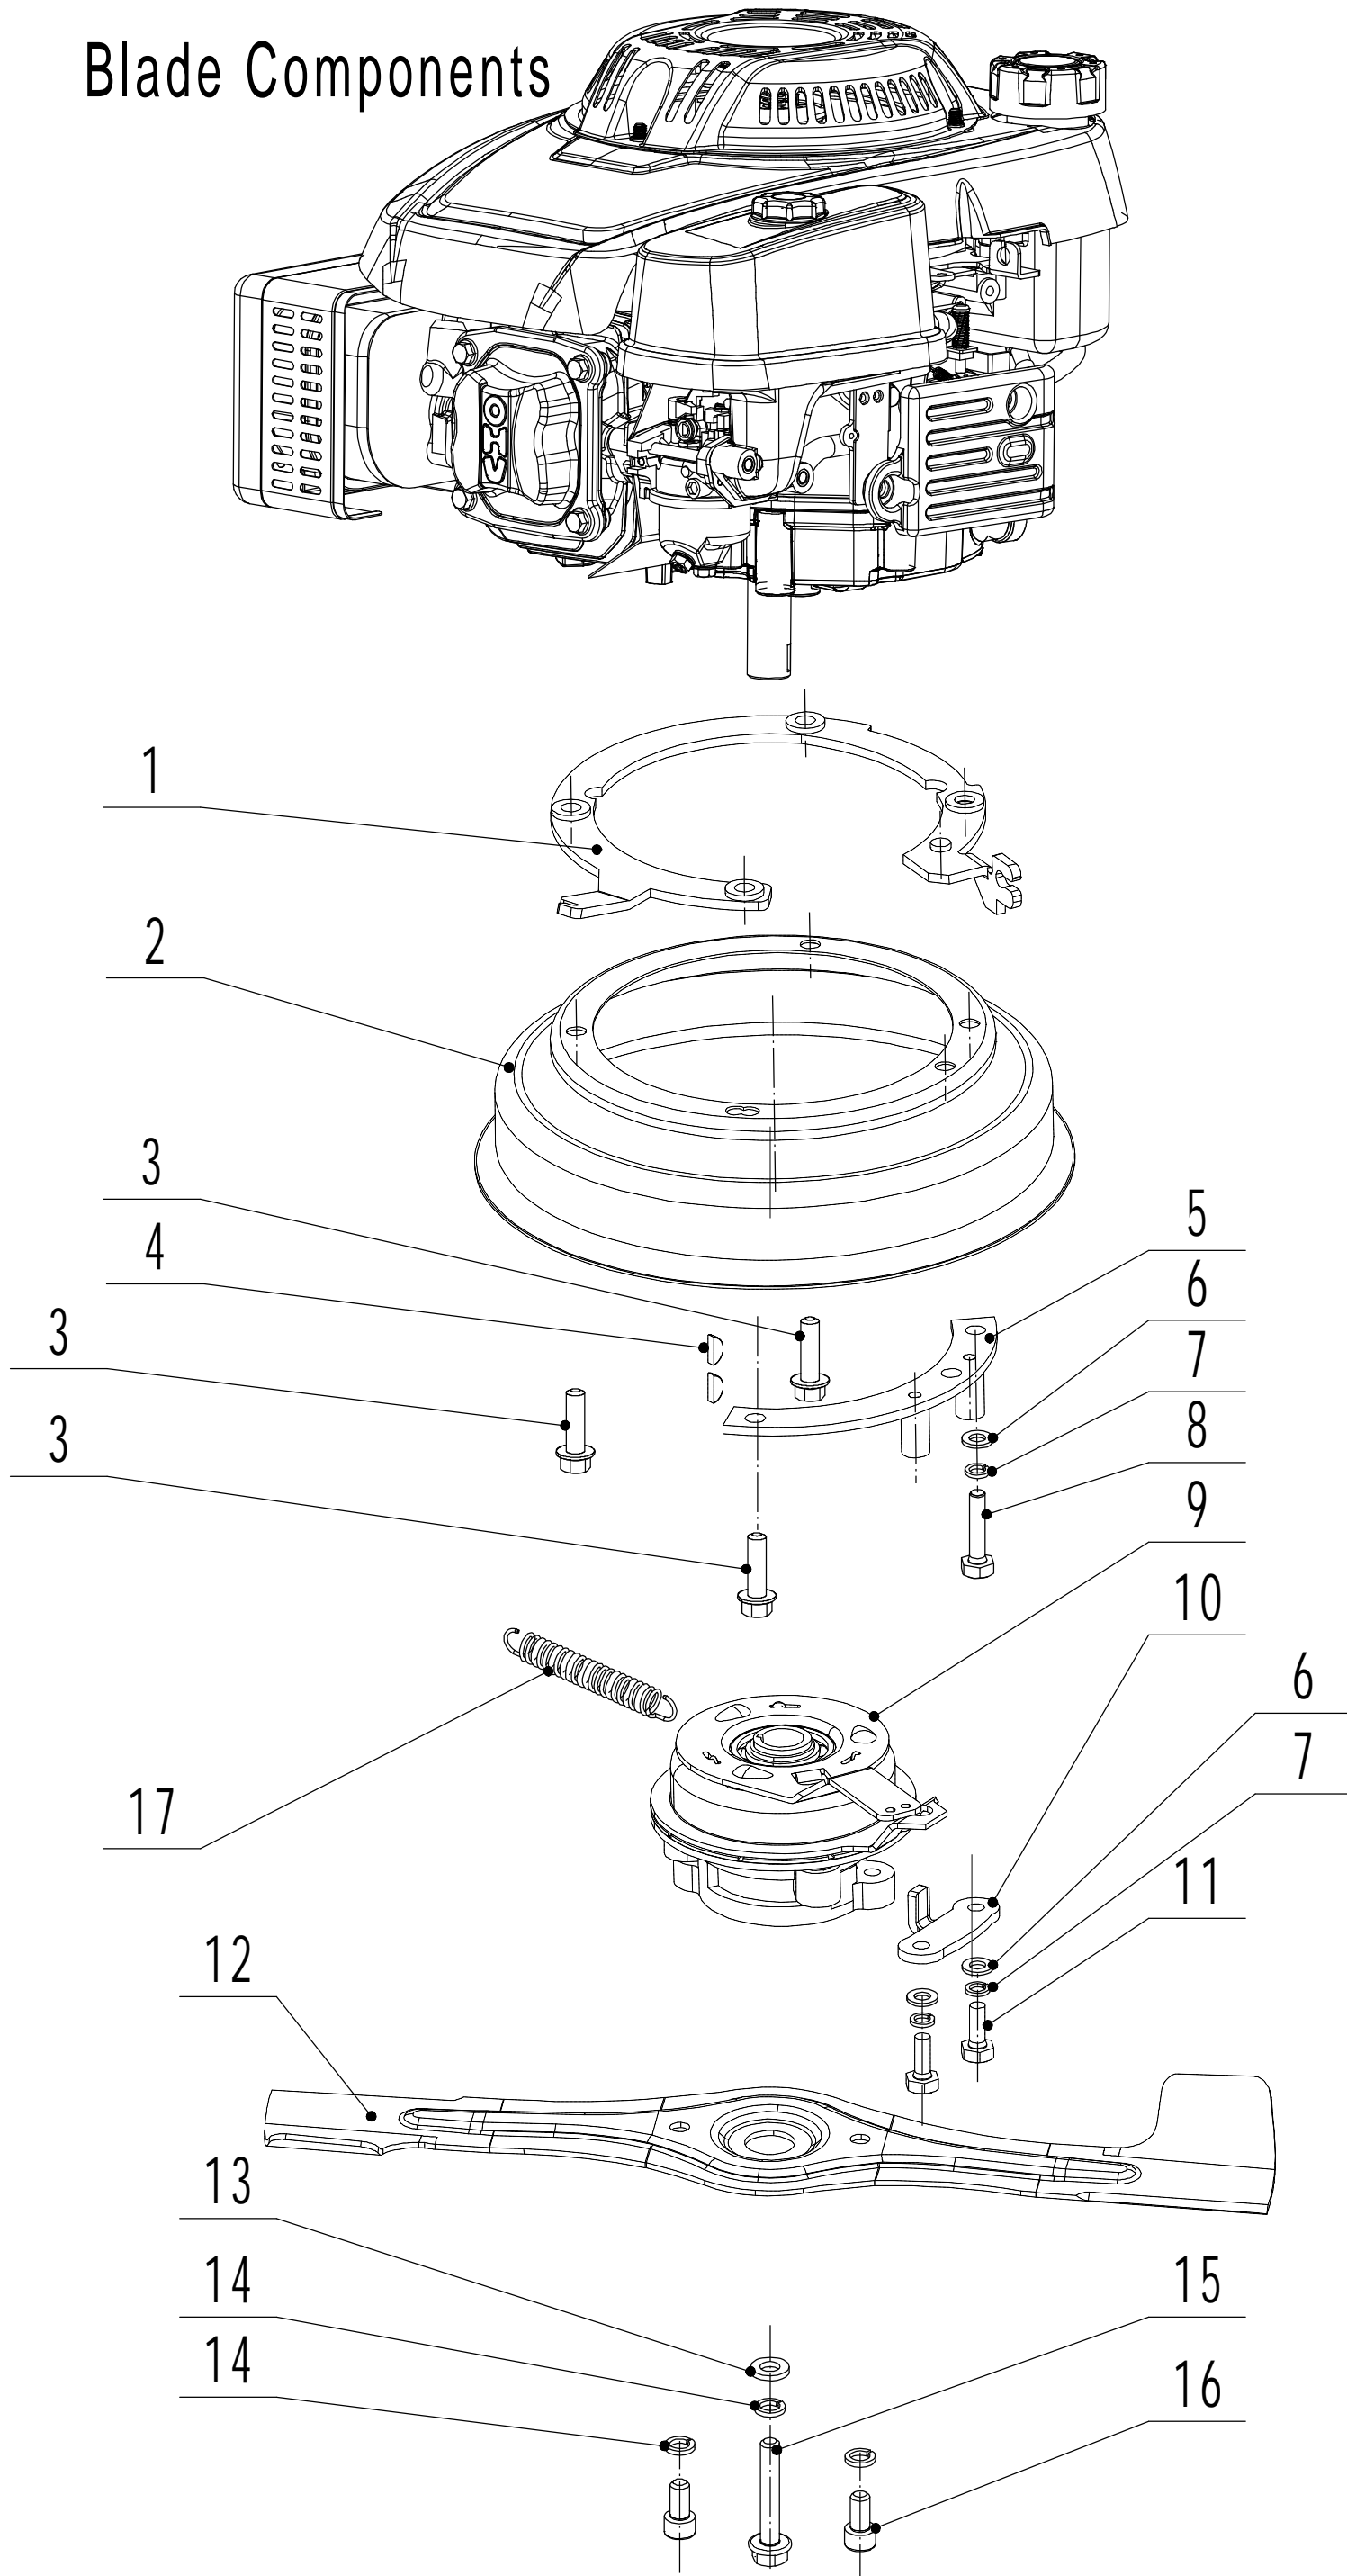

Model:WB537SC V-3IN1

Service Code:W537VCT021B1908

Part 2 - Main Body Spare Parts		
No.	ID Zboží	Název
1	5320101030S/44	Chassis
2	0202006000	Lock Nut - M6
3	5320121030/01	Graduator
4	0101006015	Screw - M6x15
5	5020120010/02	Side Discharge Cover Pivot
6	0204006000	Lock Nut - M6
7	5020118010/02	Side Discharge Cover Bracket
8	5020121012	Side Discharge Cover
9	5020122010	Side Discharge Deflector
10	0107006014	Bolt - M6x14
11	5020119010	Side Discharge Cover Spring
12	0102008016	Bolt - M8x16
13	0104005012	Screw - M5x12
14	AVSA000000040/22	Tooth Disc
15	5020116020S/40	Right Handle Bracket
16	0202005000	Lock Nut - M5
17	0202008000	Lock Nut - M8
18	0102006012	Bolt - M6x12
19	5320115030S/44	Connector
20	5320117011S	Upper Shield
21	0106004009	Screw - ST4.2x9.5
22	5320136010	Spacer
24	5320127050/22	Rear Cover
25	5320128020S/02	Rear Cover Pivot
26	5020127010	Rear Cover Spring
27	0102006016	Bolt - M6x16
29	5320127040	Sealing Strip
30	5320114020/01	Upper Bearing Bracket
31	5020115020S/40	Left Handle Bracket
32	5320124010/02	Pivot-Trailing Flap
33	5320125010	Trailing Flap
34	5330113010	Mulching Plug
35	0301010000	Washer
36	5320332010/02	Connecting Rod Spring
37	5320331010/40	Connecting Rod
38	5320333010	Check ring
39	5320701010/40	Bumper
40	0102006018	Bolt - M6x18

Model:WB537SC V-3IN1-BBC

Service Code:W537VCT021B1908

Blade Components

Part 3 - Blade Components Spare Parts		
No.	ID Zboží	Název
1	BBC/ST010	Cable Bracket
2	BBC/ST040	Wind Shield
3	4820102012	Bolt - 3/8x16x35
4	4510401010	Key
5	BBC/ST020	Upper Fixed Frame Welding
6	0301008000	Washer-M8
7	0401008000	Spring Washer-M8
8	0101008035	Bolt - M8x35
9	BBC/WB	BBC Clutch
10	BBC/ST030/02	Lower Fixed Frame
11	0101008020	Bolt - M8x20
12	5380401010WB/22	Blade
13	BBC30A000000040/04	Central Gasket
14	0403010000	Spring Washer - M10
15	5320405010	Central Bolt - M3/8x24x51
16	0103010020B	Screw - M10x20
17	5380515020B	Spring