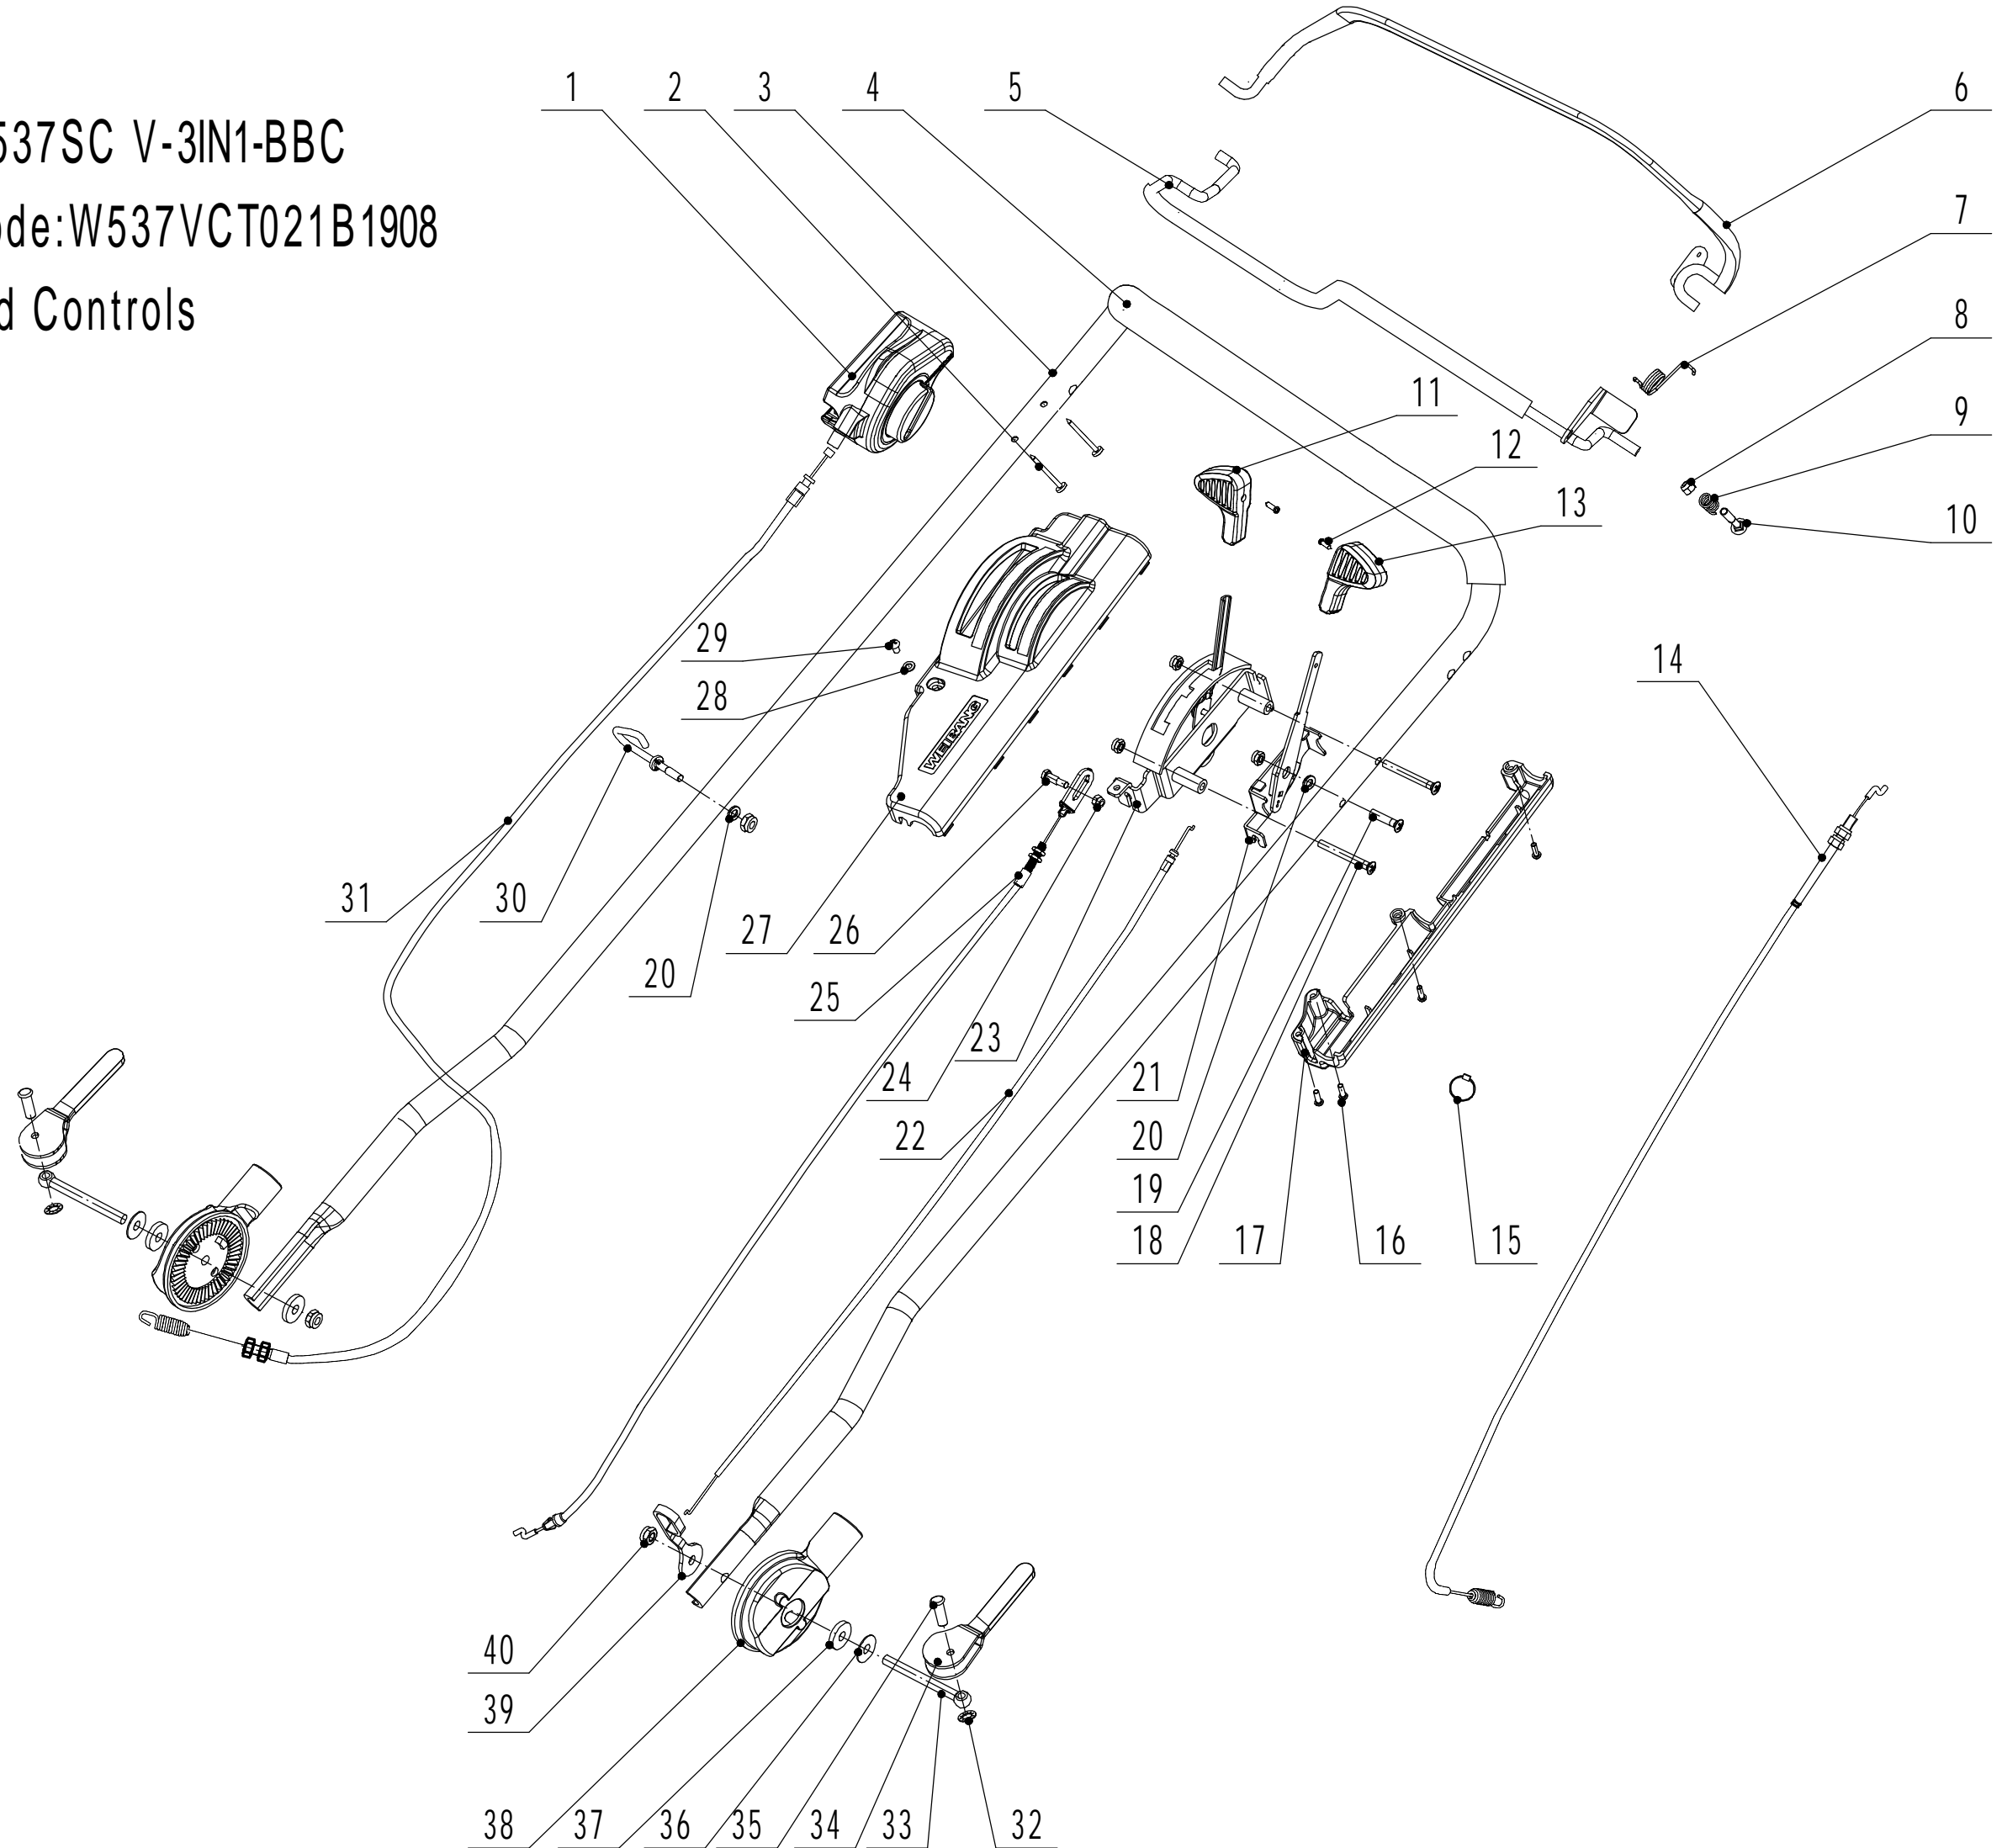

Model:WB537SC V-3IN1-BBC

Service Code:W537VCT021B1908

Handle And Controls

Part 6 - Handle And Controls Spare Parts

No.	ID Zboží	Název
1	BBC010000000	Knife Clutch Controller
2	0113050037	Screw - M5x37
3	5320501020B/44	Handle
4	GM56E010000082	Handle Sheath
5	5380504030B/40	Knife Clutch Handle Welding
6	5380504010B/40	Clutch Lever Weldment
7	GM48A030000020	Torsional Spring
8	0202006000	Lock Nut - M6
9	GM48A030000030	Limit Spring
10	0107006045	Bolt - M6x45
11	5380508010	Speed Control Grip
12	0106003013	Screw - ST2.9x13
13	5380510010	Throttle Grip
14	LH206-1075-S	Drive Cable
15	ZD8/200	Cable Tie
16	0113040018	Screw
17	5020501040S	Control Box Lower Cover
18	0108006060	Cross Slot Screw - M6x60
19	0108006050	Cross Slot Screw - M6x50
20	0301006000	Spacer - M6
21	5380512010	Throttle Bracket
22	YM72-1115-A	Throttle Cable
23	5020501050S	Speed Control Bracket
24	0202005000	Lock Nut - M5
25	TX120-950-S	Speed Control Cable
26	5360506011	Speed Control Cable Bolt
27	5020501030S	Control Box Upper Cover
28	0301005000	Spacer - M5
29	0104005012	Cross Slot Bolt - M5x12
30	4510511010/01	Hook
31	DLH137-1440	Knife Clutch Rope
32	4510114030	Fix Cap
33	GM48S000000100	Connecting Bolt
34	GM56A100400000	Lock lever
35	0801008025	Pin Axis - 8x22
36	GM56A100000040/04	Spacer
37	GM56A100000050/01	Spacer
38	GM48S030200000	Tooth Disc Kit
39	GM48S000000090/01	Clip
40	0203008000	Lock Nut - M8