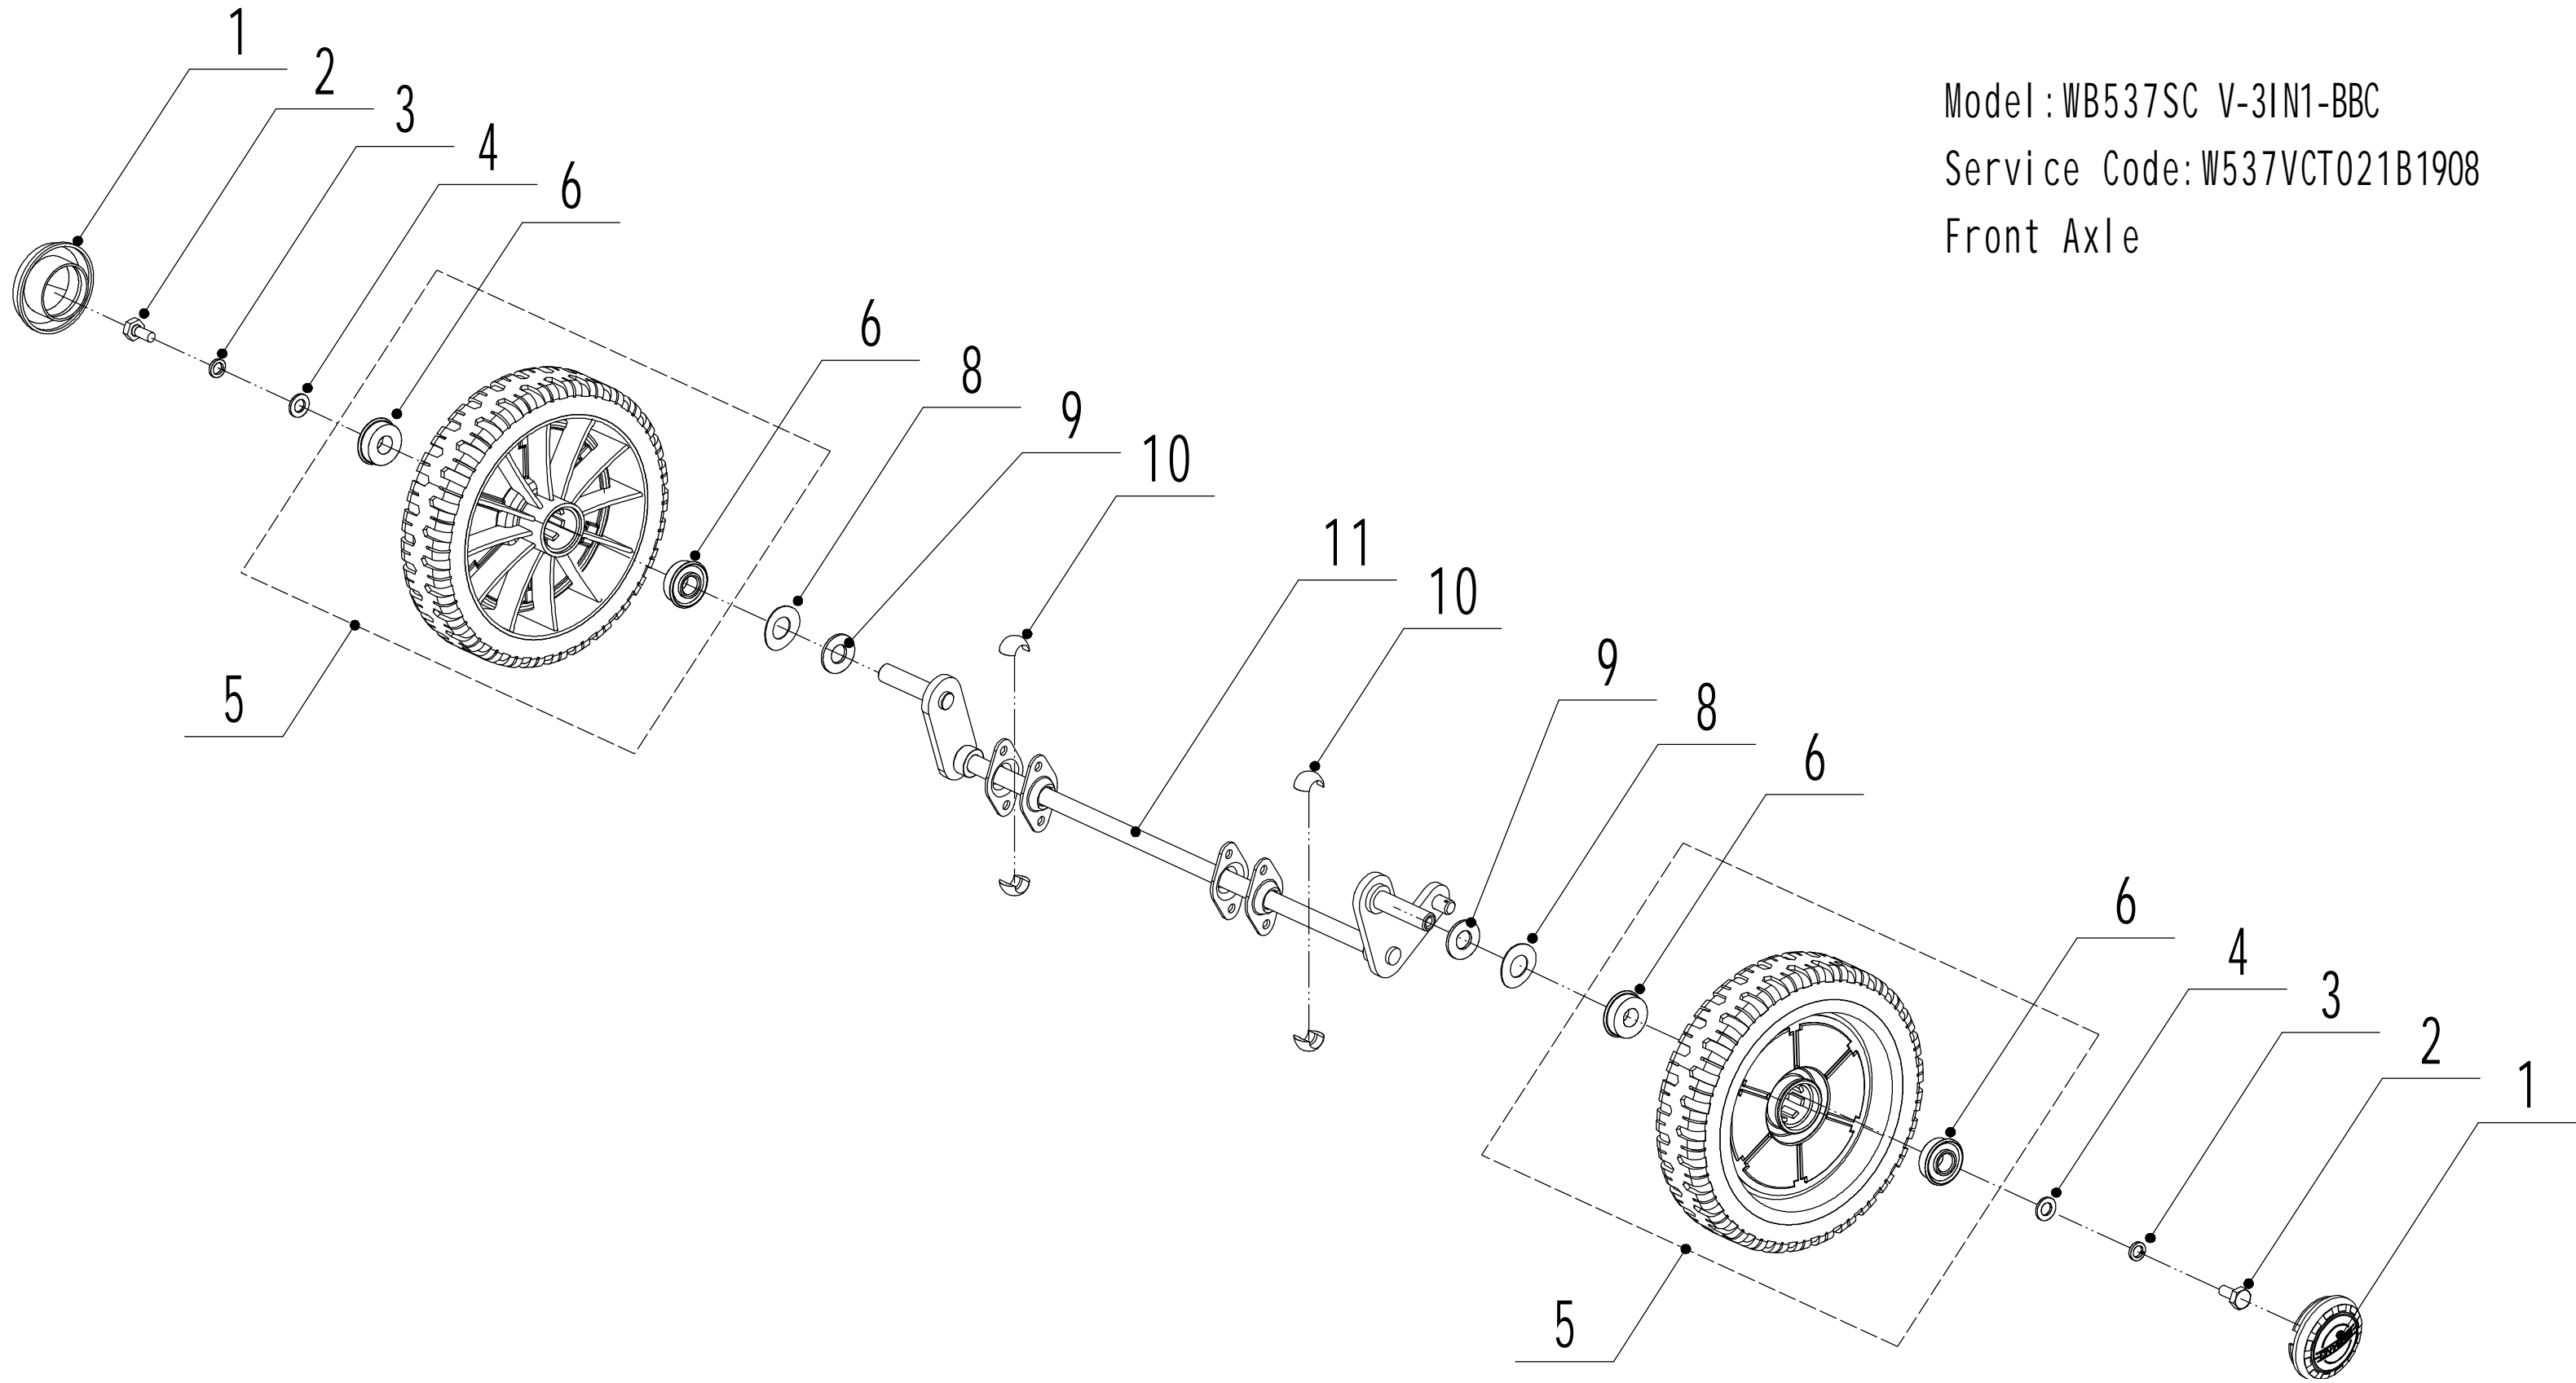

Model:WB537SC V-3IN1-BBC

Service Code:W537VCT021B1908

Blade Components

Part 3 - Blade Components Spare Parts		
No.	ID Zboží	Název
1	BBC/ST010	Cable Bracket
2	BBC/ST040	Wind Shield
3	4820102012	Bolt - 3/8x16x35
4	4510401010	Key
5	BBC/ST020	Upper Fixed Frame Welding
6	0301008000	Washer-M8
7	0401008000	Spring Washer-M8
8	0101008035	Bolt - M8x35
9	BBC/WB	BBC Clutch
10	BBC/ST030/02	Lower Fixed Frame
11	0101008020	Bolt - M8x20
12	5380401010WB/22	Blade
13	BBC30A000000040/04	Central Gasket
14	0403010000	Spring Washer - M10
15	5320405010	Central Bolt - M3/8x24x51
16	0103010020B	Screw - M10x20
17	5380515020B	Spring

Model : WB537SC V-3IN1-BBC
Service Code: W537VCT021B1908
Front Axle

Part 4 - Front Axle Spare Parts		
No.	ID Zboží	Název
1	5310214010	Wheel Cap
2	0101008015	Bolt - M8x15
3	0401008000	Spring Washer - M8
4	0301006000	Spacer - M8
5	5310212010/40	8" Wheel Asssmbly
6	5310213010	Bearing
8	5310211010/02	Spring Washer
9	5310210010/02	Spacer
10	5310209010	Spherical Bearing
11	5320202010/01	Front Axle Weldment