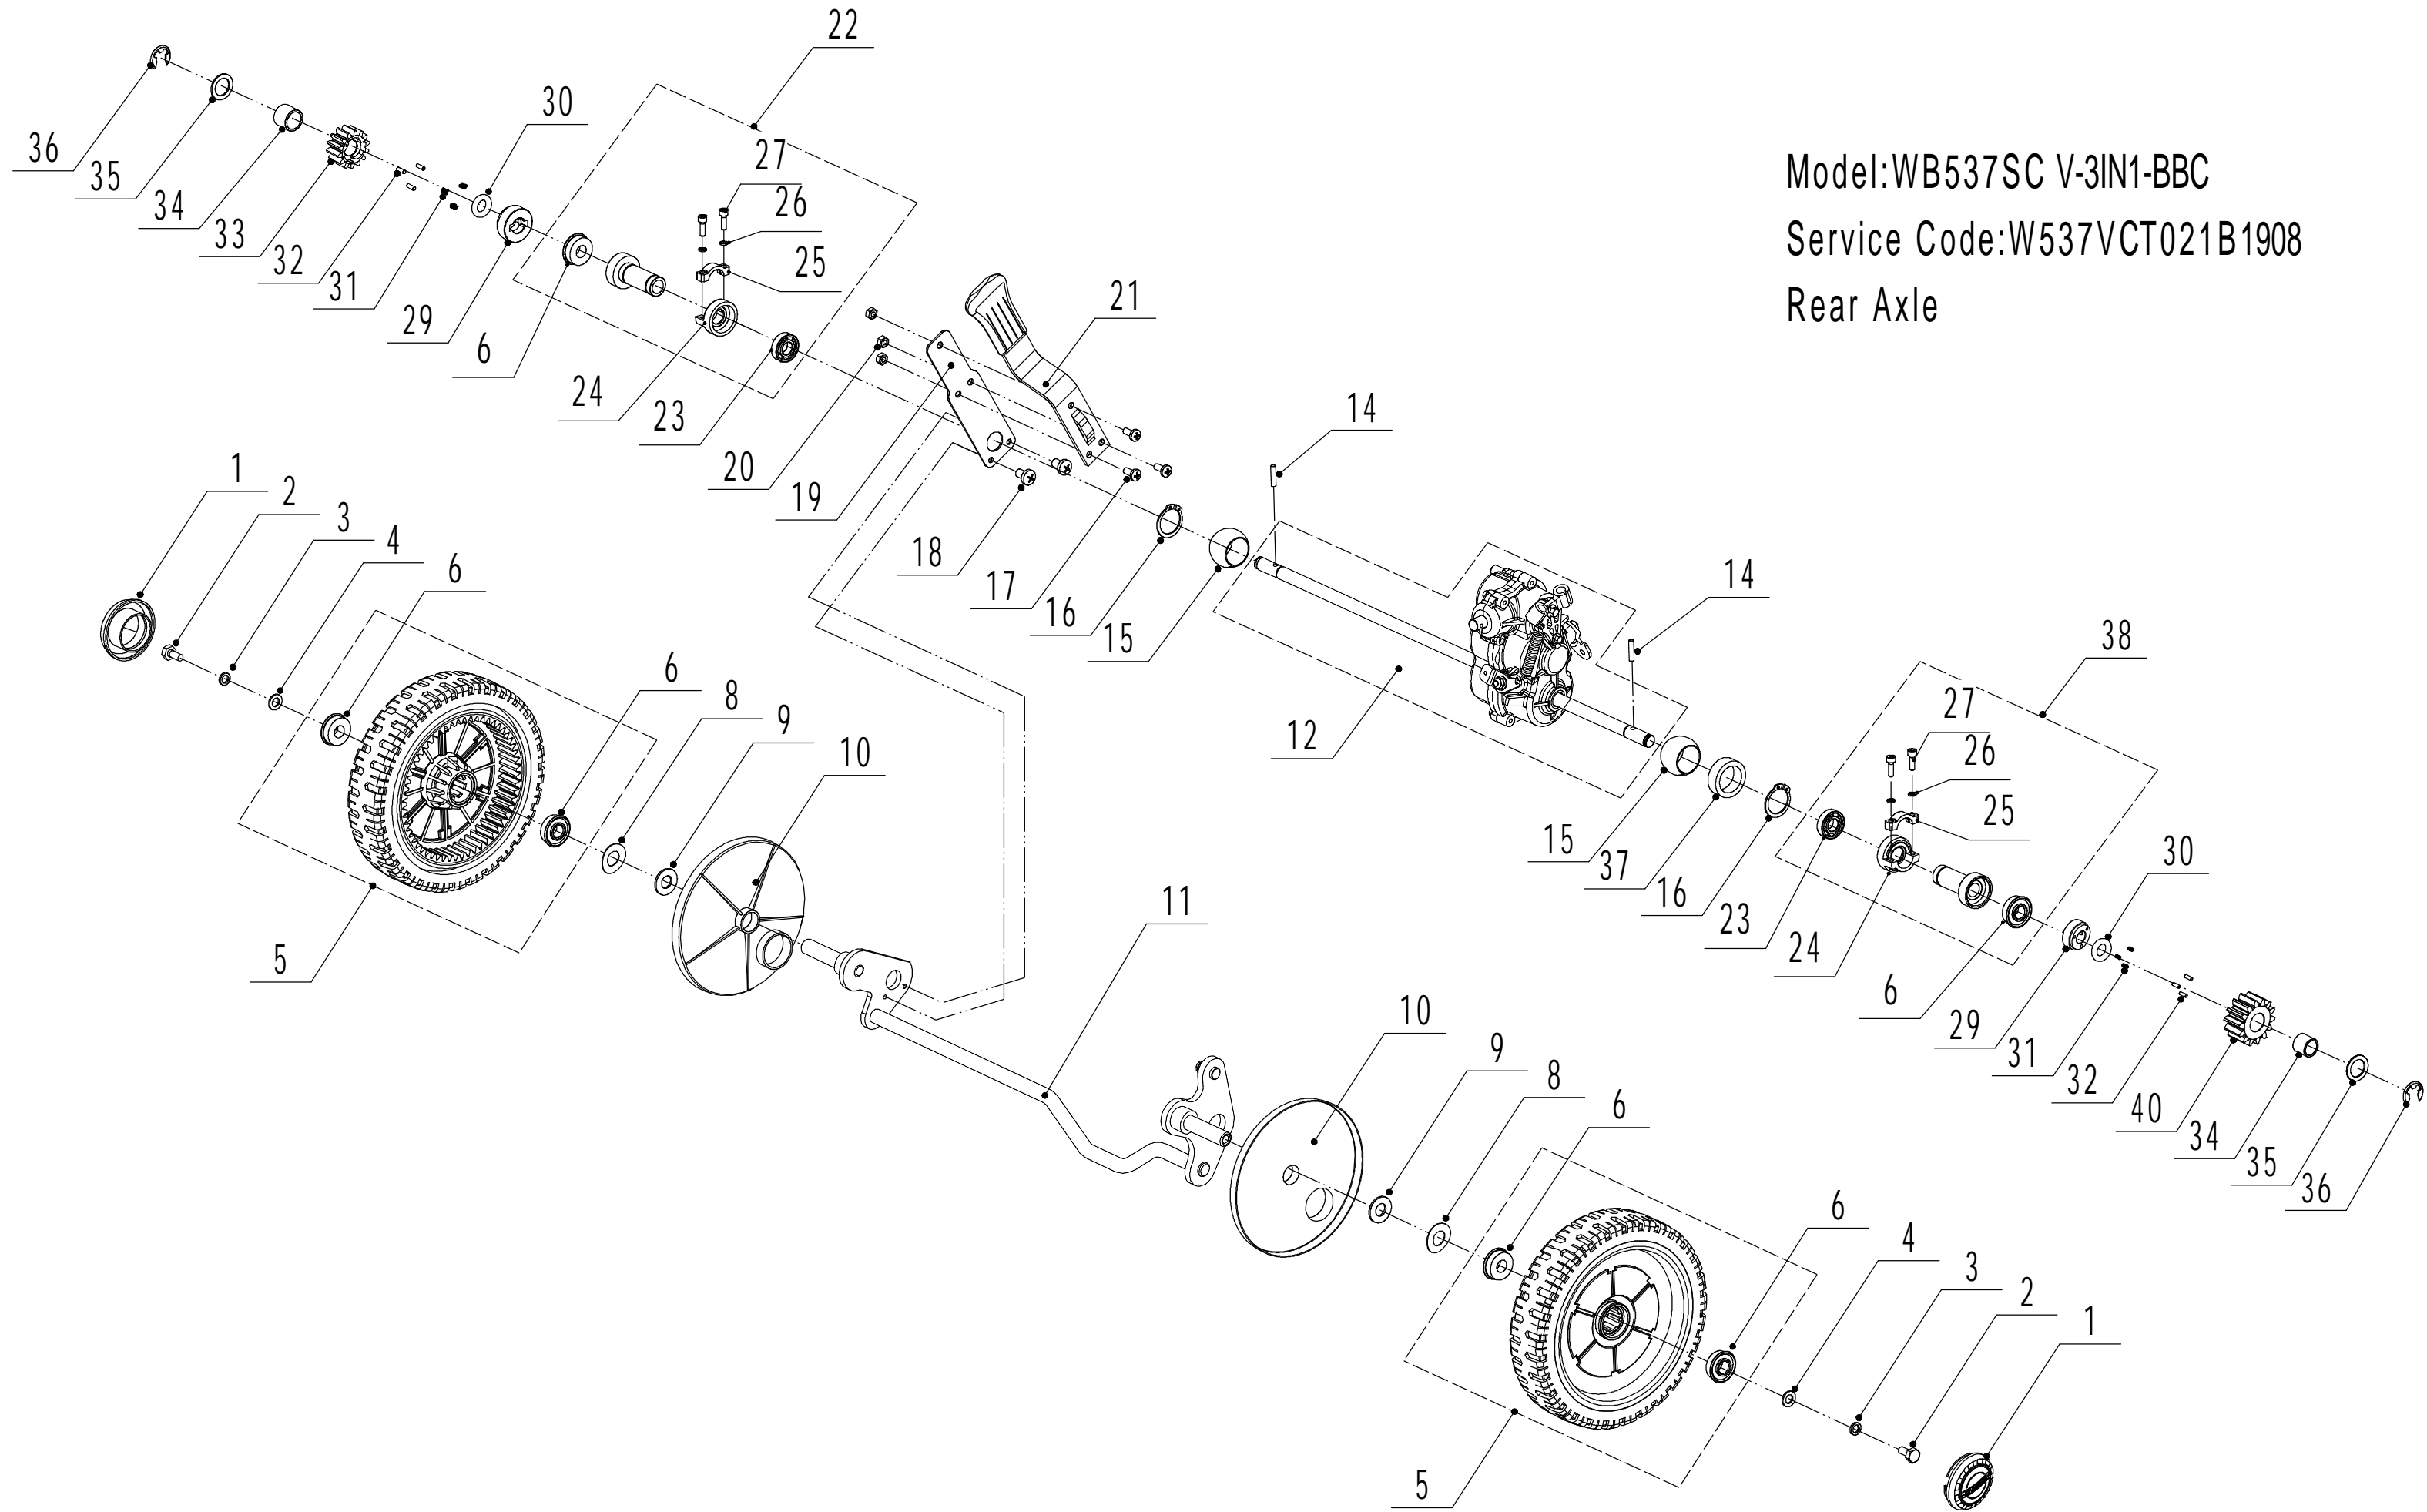

Model:WB537SC V-3IN1-BBC
Service Code:W537VCT021B1908
Rear Axle

Part 5 - Rear Axle Spare Parts

No.	ID Zboží	Název
1	5310214010	Wheel Cap
2	0101008015	Bolt - M8x15
3	0401008000	Spring Washer - M8
4	0301006000	Spacer - M8
5	5340309010/40	Rear Wheel Assembly
6	5310213010	Bearing
8	5310211010/02	Spacer
9	5310210010/02	Washer
10	5340312010	Anti-Dust Shield
11	5320302030S/01	Rear axle Weldment
12	Y20532Z0	Gearbox Assembly
14	HQ000100060	Pin
15	5320328010	Nylon Spherical Bearing
16	1001020000	Check Ring
17	0104006014	Cross Slot Screw - M6x14
18	0104005008	Cross Slot Screw - M5x8
19	5360311010/22	Flat Spring
20	0202006000	Lock Nut - M6
21	5360310010/40	Adjustment Lever
22	Y065321SF	Right Bearing Kit
23	R8-2RS	Deep Groove Ball Bearing
24	5320324022	Bearing Bracket
25	5320324023	Bearing Bracket Cover
26	0401005000	Spring Washer - M5
27	0103005020A	Screw - M5x20
29	HQ000100050	One-Way Block
30	1401025015	O-ring
31	HQ000100040	Spring
32	HQ000100030	Pin
33	HQ000100020	Right Drive Pinion
34	5320326010P	Bearing
35	5020311010/04	Spacer
36	1301009000	Check Ring
37	5020310010/02	Spacer
38	Y065320SF	Left Bearing Sheath Assembly
39	5320324021/02	Left Bearing Sheath
40	HQ000100010	Left Drive Pinion