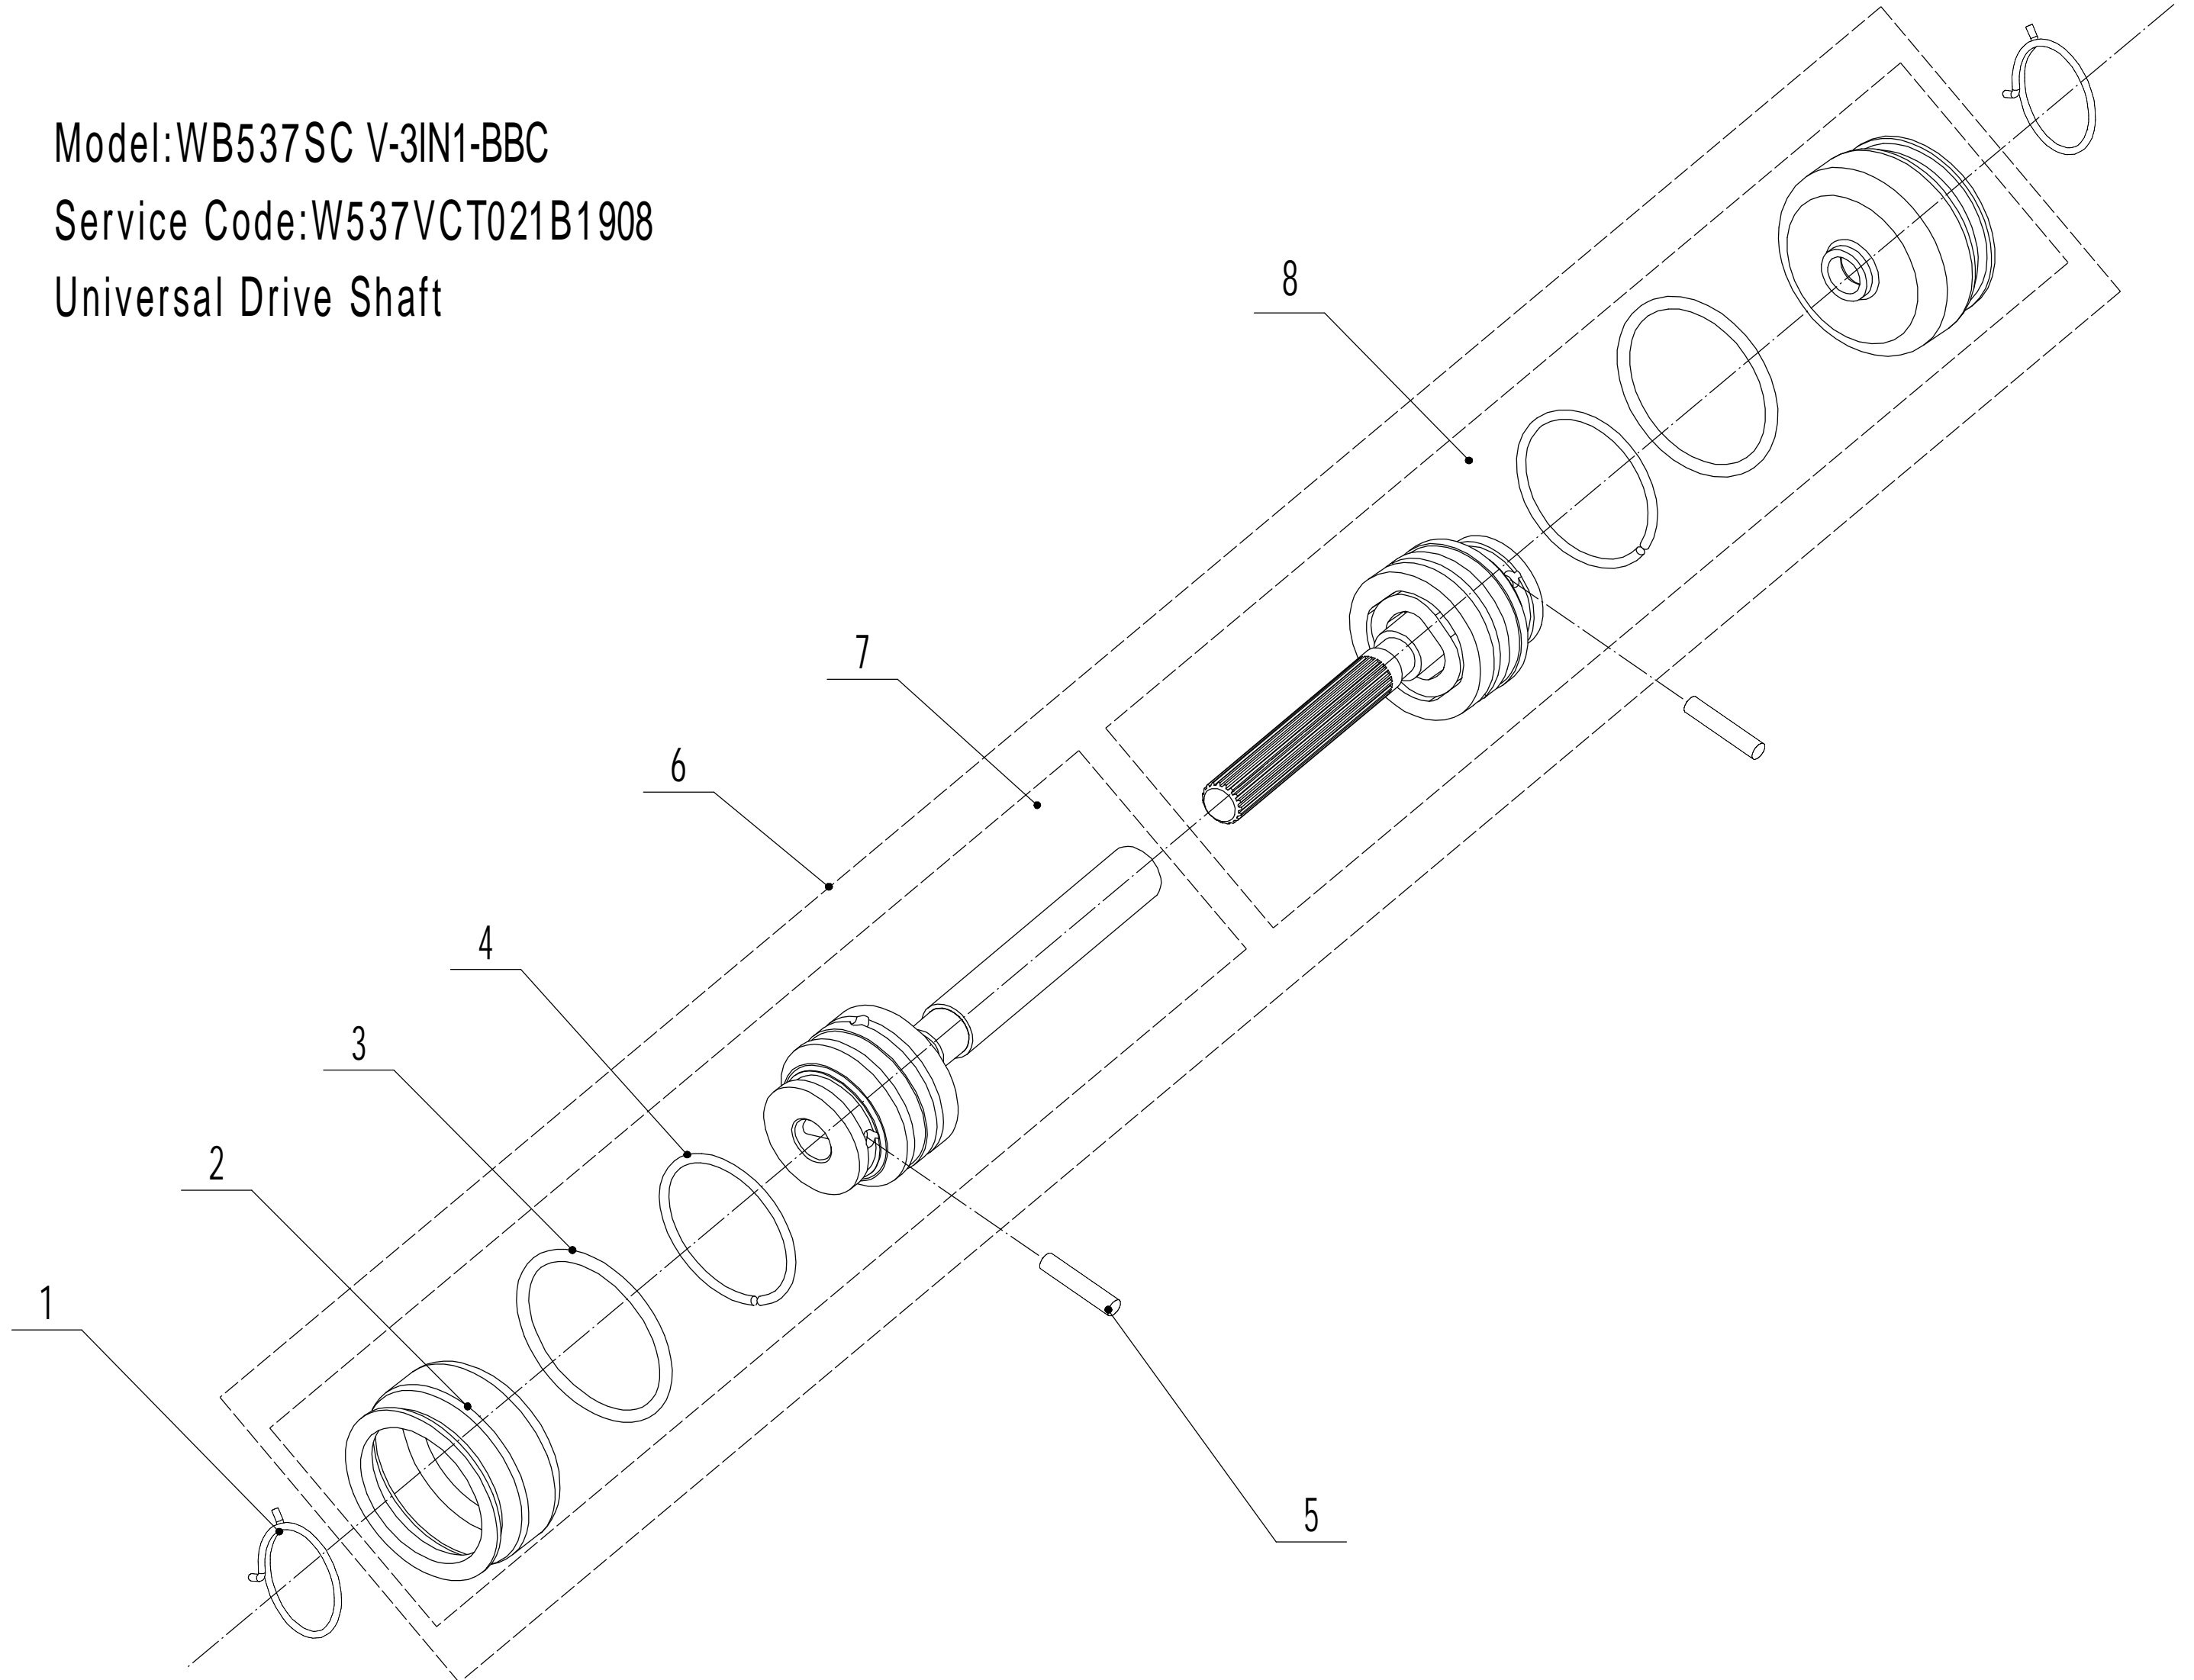

Model:WB537SC V-3IN1-BBC

Service Code:W537VCT021B1908

Universal Drive Shaft

Part 8 - Universal Drive Shaft Spare Parts		
No.	ID Zboží	Název
1	HQA020000020	Check Ring
2	HQA020000080	Anti-Dust Shield
3	1401028003	O-Ring
4	HQA020000030	Check Ring
5	HQA020000090	Pin
6	Y26ZCD02	Universal Drive Shaft
7	Y26ZCDA01	Universal Drive Shaft A
8	Y26ZCDB01	Universal Drive Shaft B