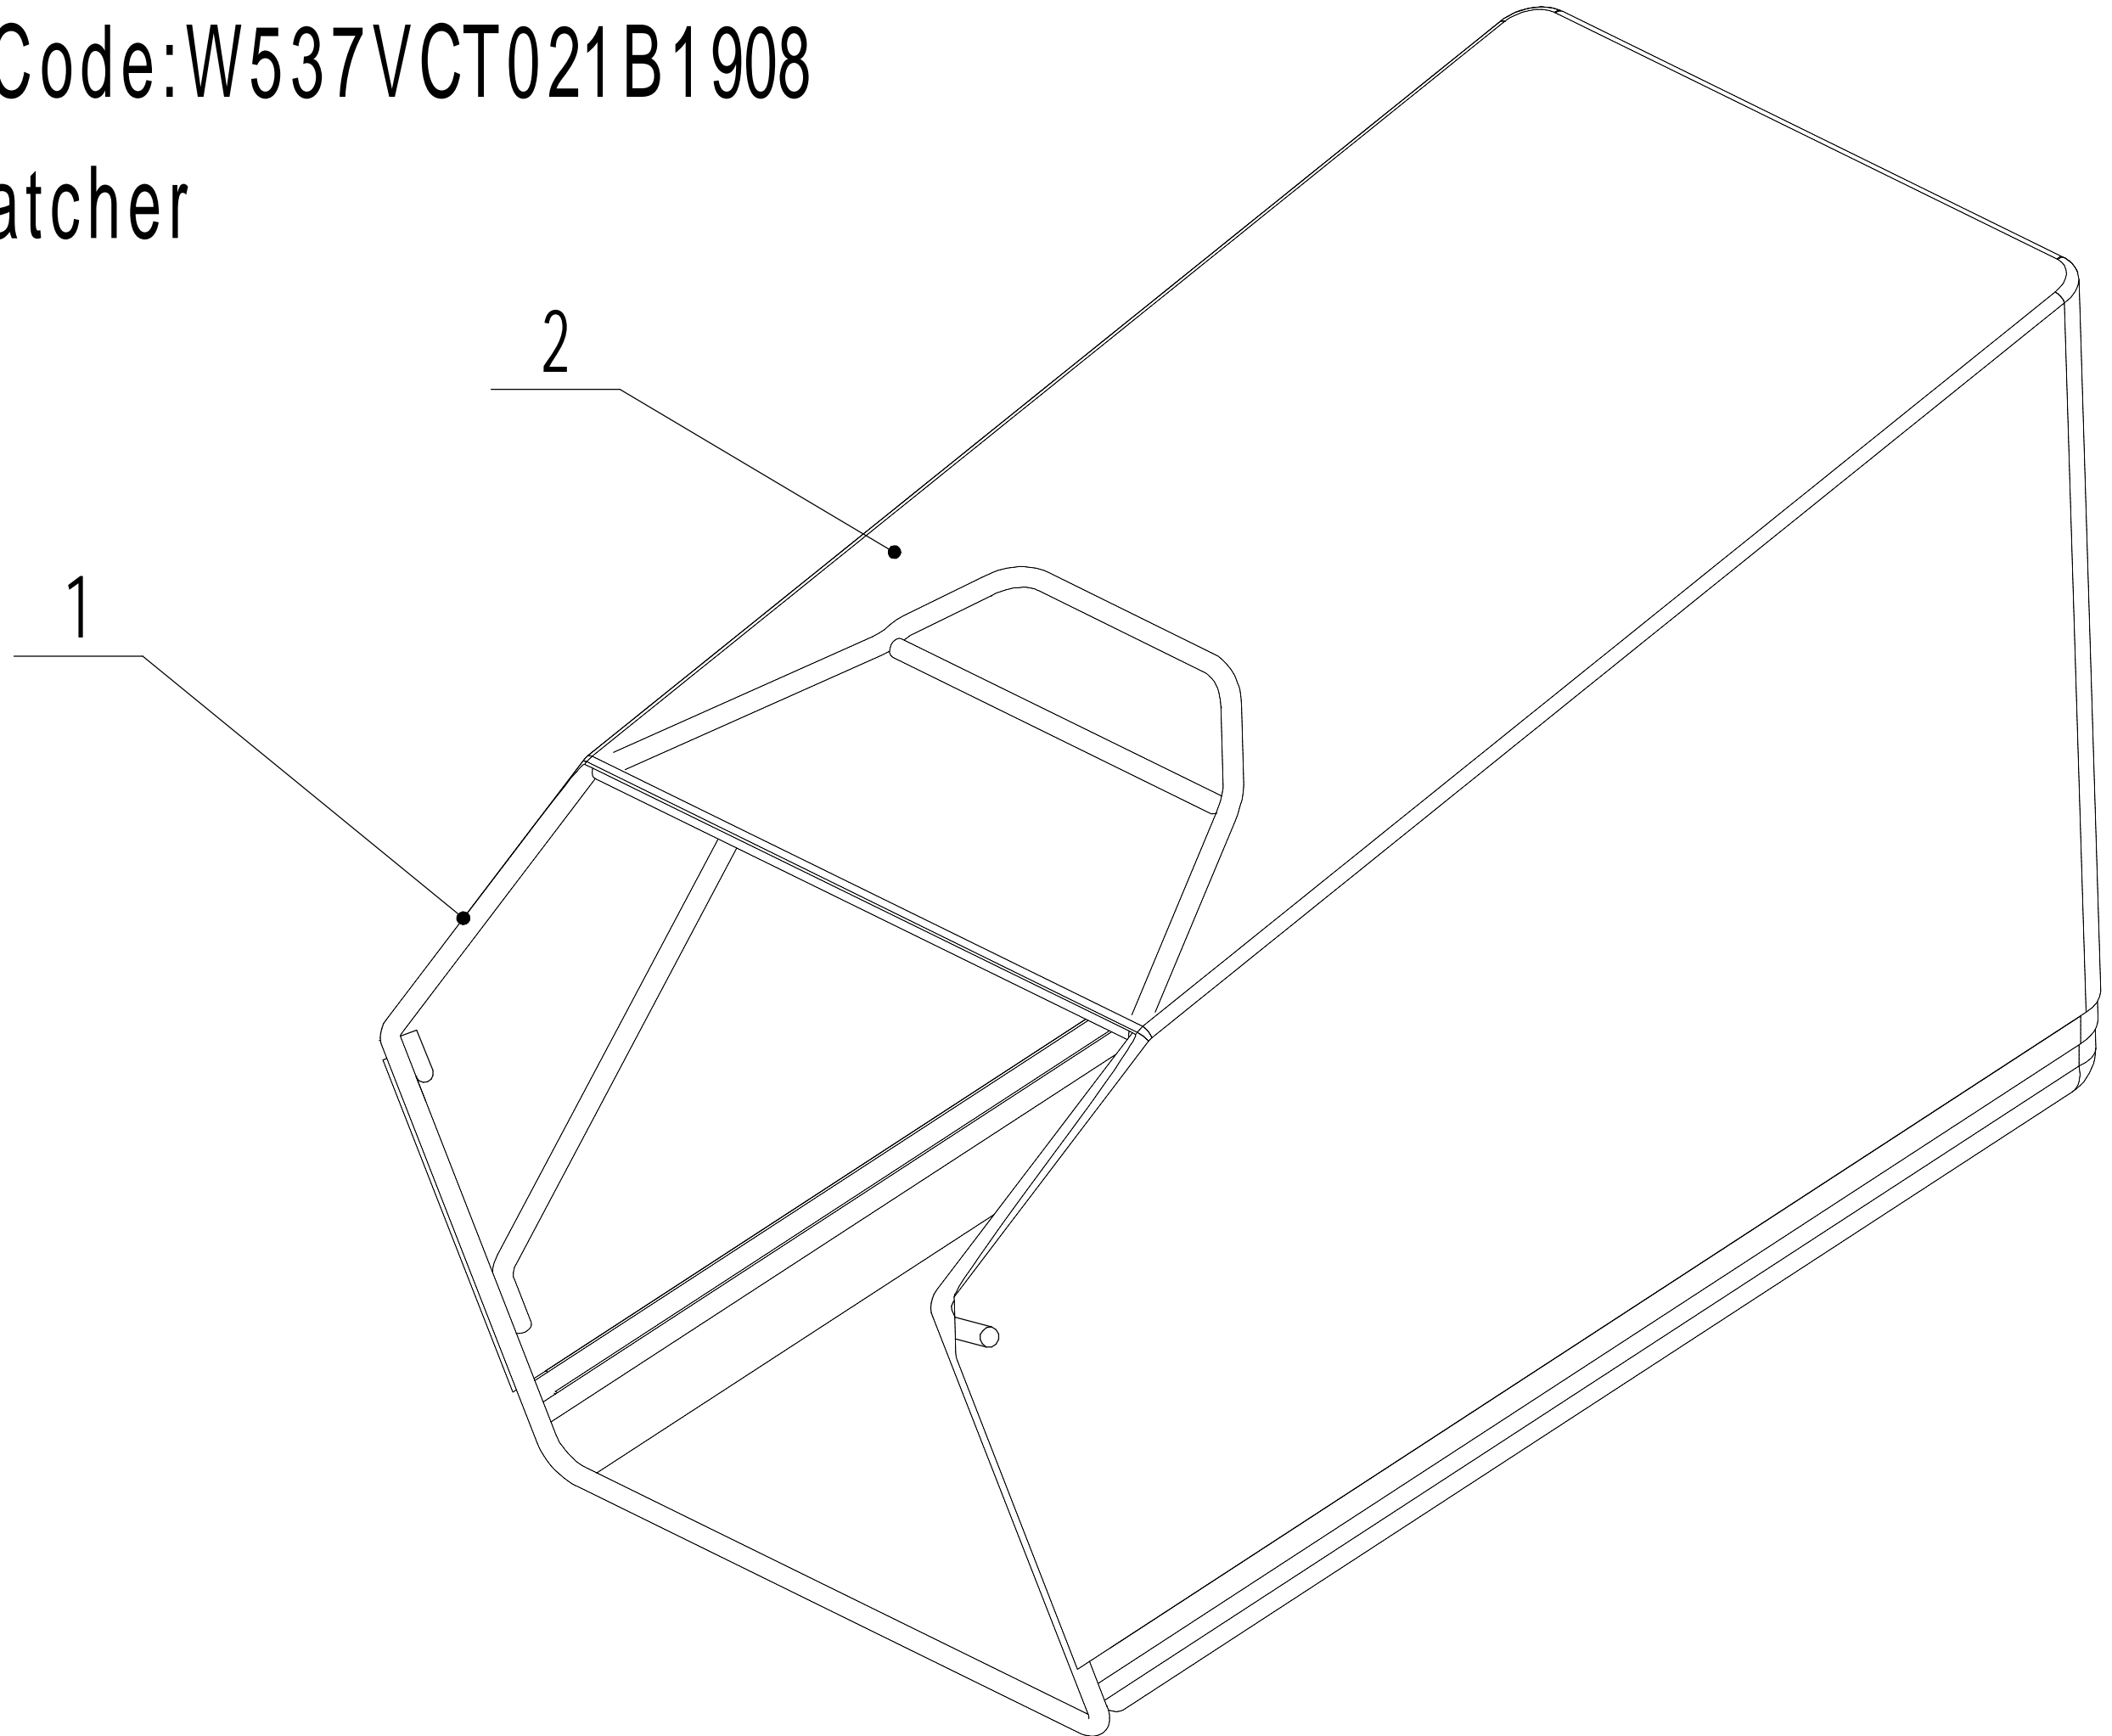

Model:WB537SC V-3IN1-BBC

Service Code:W537VCT021B1908

Grass Catcher

Part 7 - Grass Catcher Spare Parts		
No.	ID Zboží	Název
1	5320602010S/22	Frame Weldment
2	5320603020S/84	Grass Bag