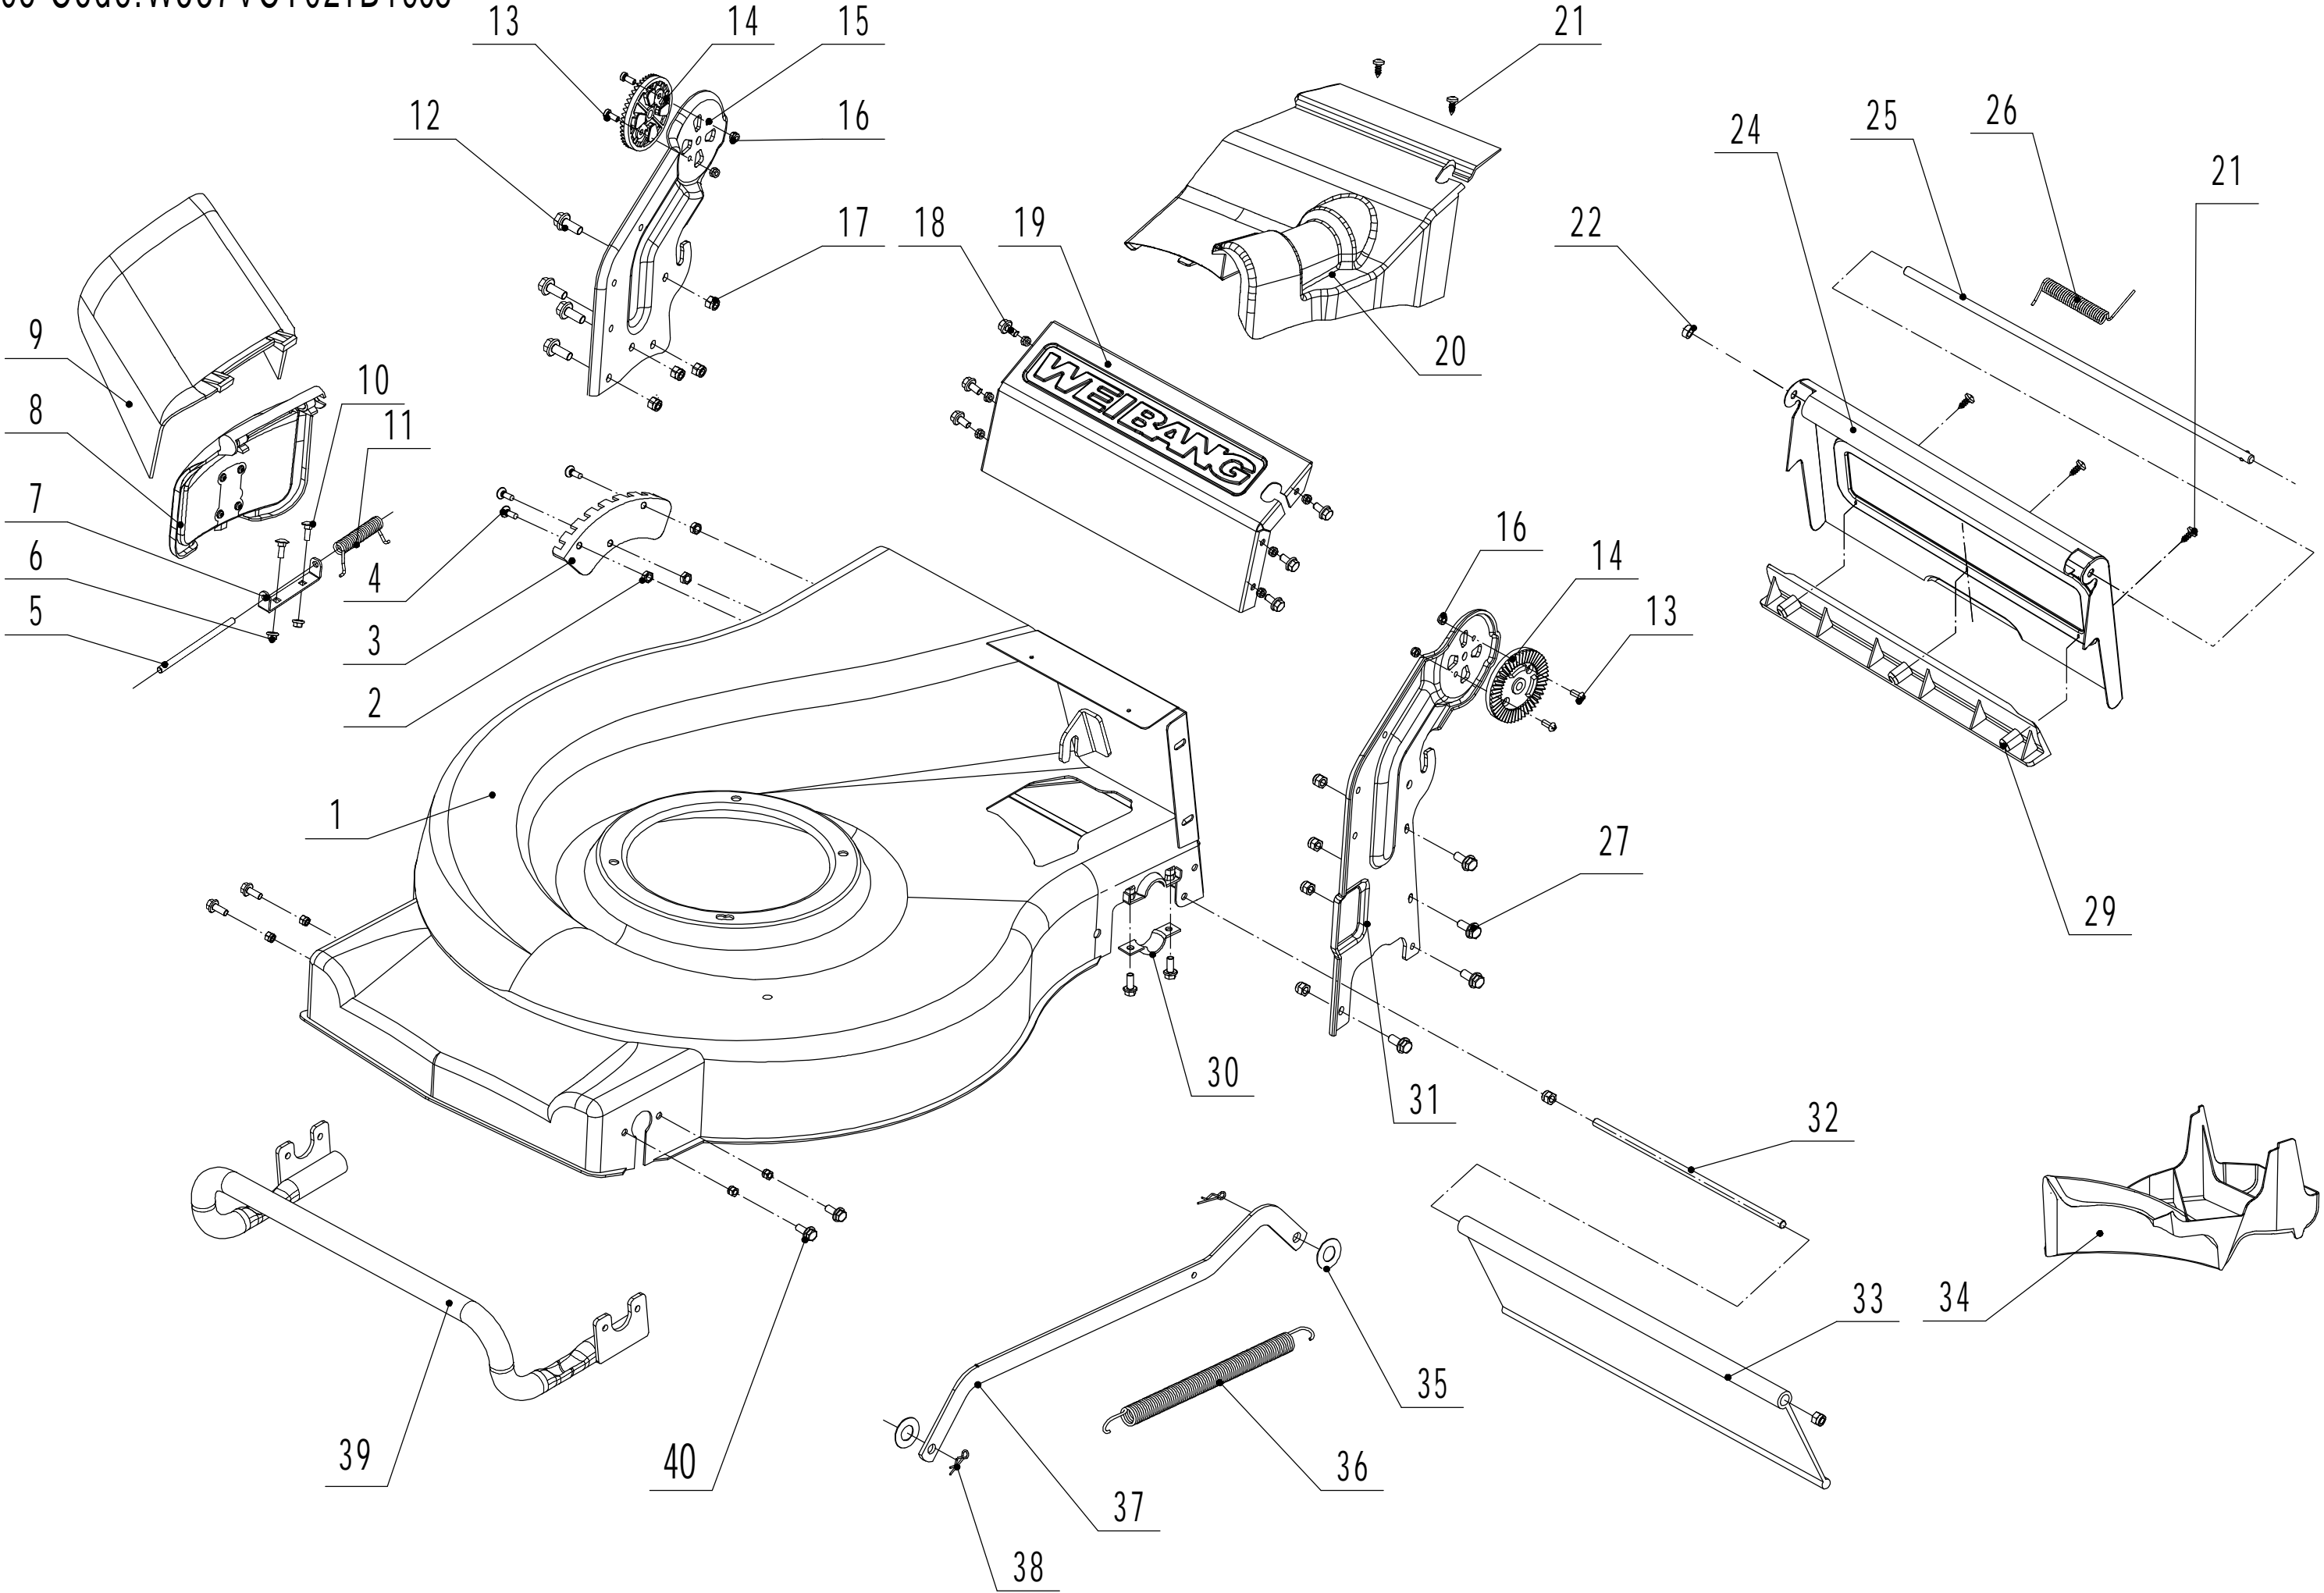

Model:WB537SC V-3IN1

Service Code:W537VCT021B1908

Part 2 - Main Body Spare Parts		
No.	ID Zboží	Název
1	5320101030S/44	Chassis
2	0202006000	Lock Nut - M6
3	5320121030/01	Graduator
4	0101006015	Screw - M6x15
5	5020120010/02	Side Discharge Cover Pivot
6	0204006000	Lock Nut - M6
7	5020118010/02	Side Discharge Cover Bracket
8	5020121012	Side Discharge Cover
9	5020122010	Side Discharge Deflector
10	0107006014	Bolt - M6x14
11	5020119010	Side Discharge Cover Spring
12	0102008016	Bolt - M8x16
13	0104005012	Screw - M5x12
14	AVSA000000040/22	Tooth Disc
15	5020116020S/40	Right Handle Bracket
16	0202005000	Lock Nut - M5
17	0202008000	Lock Nut - M8
18	0102006012	Bolt - M6x12
19	5320115030S/44	Connector
20	5320117011S	Upper Shield
21	0106004009	Screw - ST4.2x9.5
22	5320136010	Spacer
24	5320127050/22	Rear Cover
25	5320128020S/02	Rear Cover Pivot
26	5020127010	Rear Cover Spring
27	0102006016	Bolt - M6x16
29	5320127040	Sealing Strip
30	5320114020/01	Upper Bearing Bracket
31	5020115020S/40	Left Handle Bracket
32	5320124010/02	Pivot-Trailing Flap
33	5320125010	Trailing Flap
34	5330113010	Mulching Plug
35	0301010000	Washer
36	5320332010/02	Connecting Rod Spring
37	5320331010/40	Connecting Rod
38	5320333010	Check ring
39	5320701010/40	Bumper
40	0102006018	Bolt - M6x18

Model:WB537SC V-3IN1-BBC

Service Code:W537VCT021B1908

Blade Components

Part 3 - Blade Components Spare Parts		
No.	ID Zboží	Název
1	BBC/ST010	Cable Bracket
2	BBC/ST040	Wind Shield
3	4820102012	Bolt - 3/8x16x35
4	4510401010	Key
5	BBC/ST020	Upper Fixed Frame Welding
6	0301008000	Washer-M8
7	0401008000	Spring Washer-M8
8	0101008035	Bolt - M8x35
9	BBC/WB	BBC Clutch
10	BBC/ST030/02	Lower Fixed Frame
11	0101008020	Bolt - M8x20
12	5380401010WB/22	Blade
13	BBC30A000000040/04	Central Gasket
14	0403010000	Spring Washer - M10
15	5320405010	Central Bolt - M3/8x24x51
16	0103010020B	Screw - M10x20
17	5380515020B	Spring