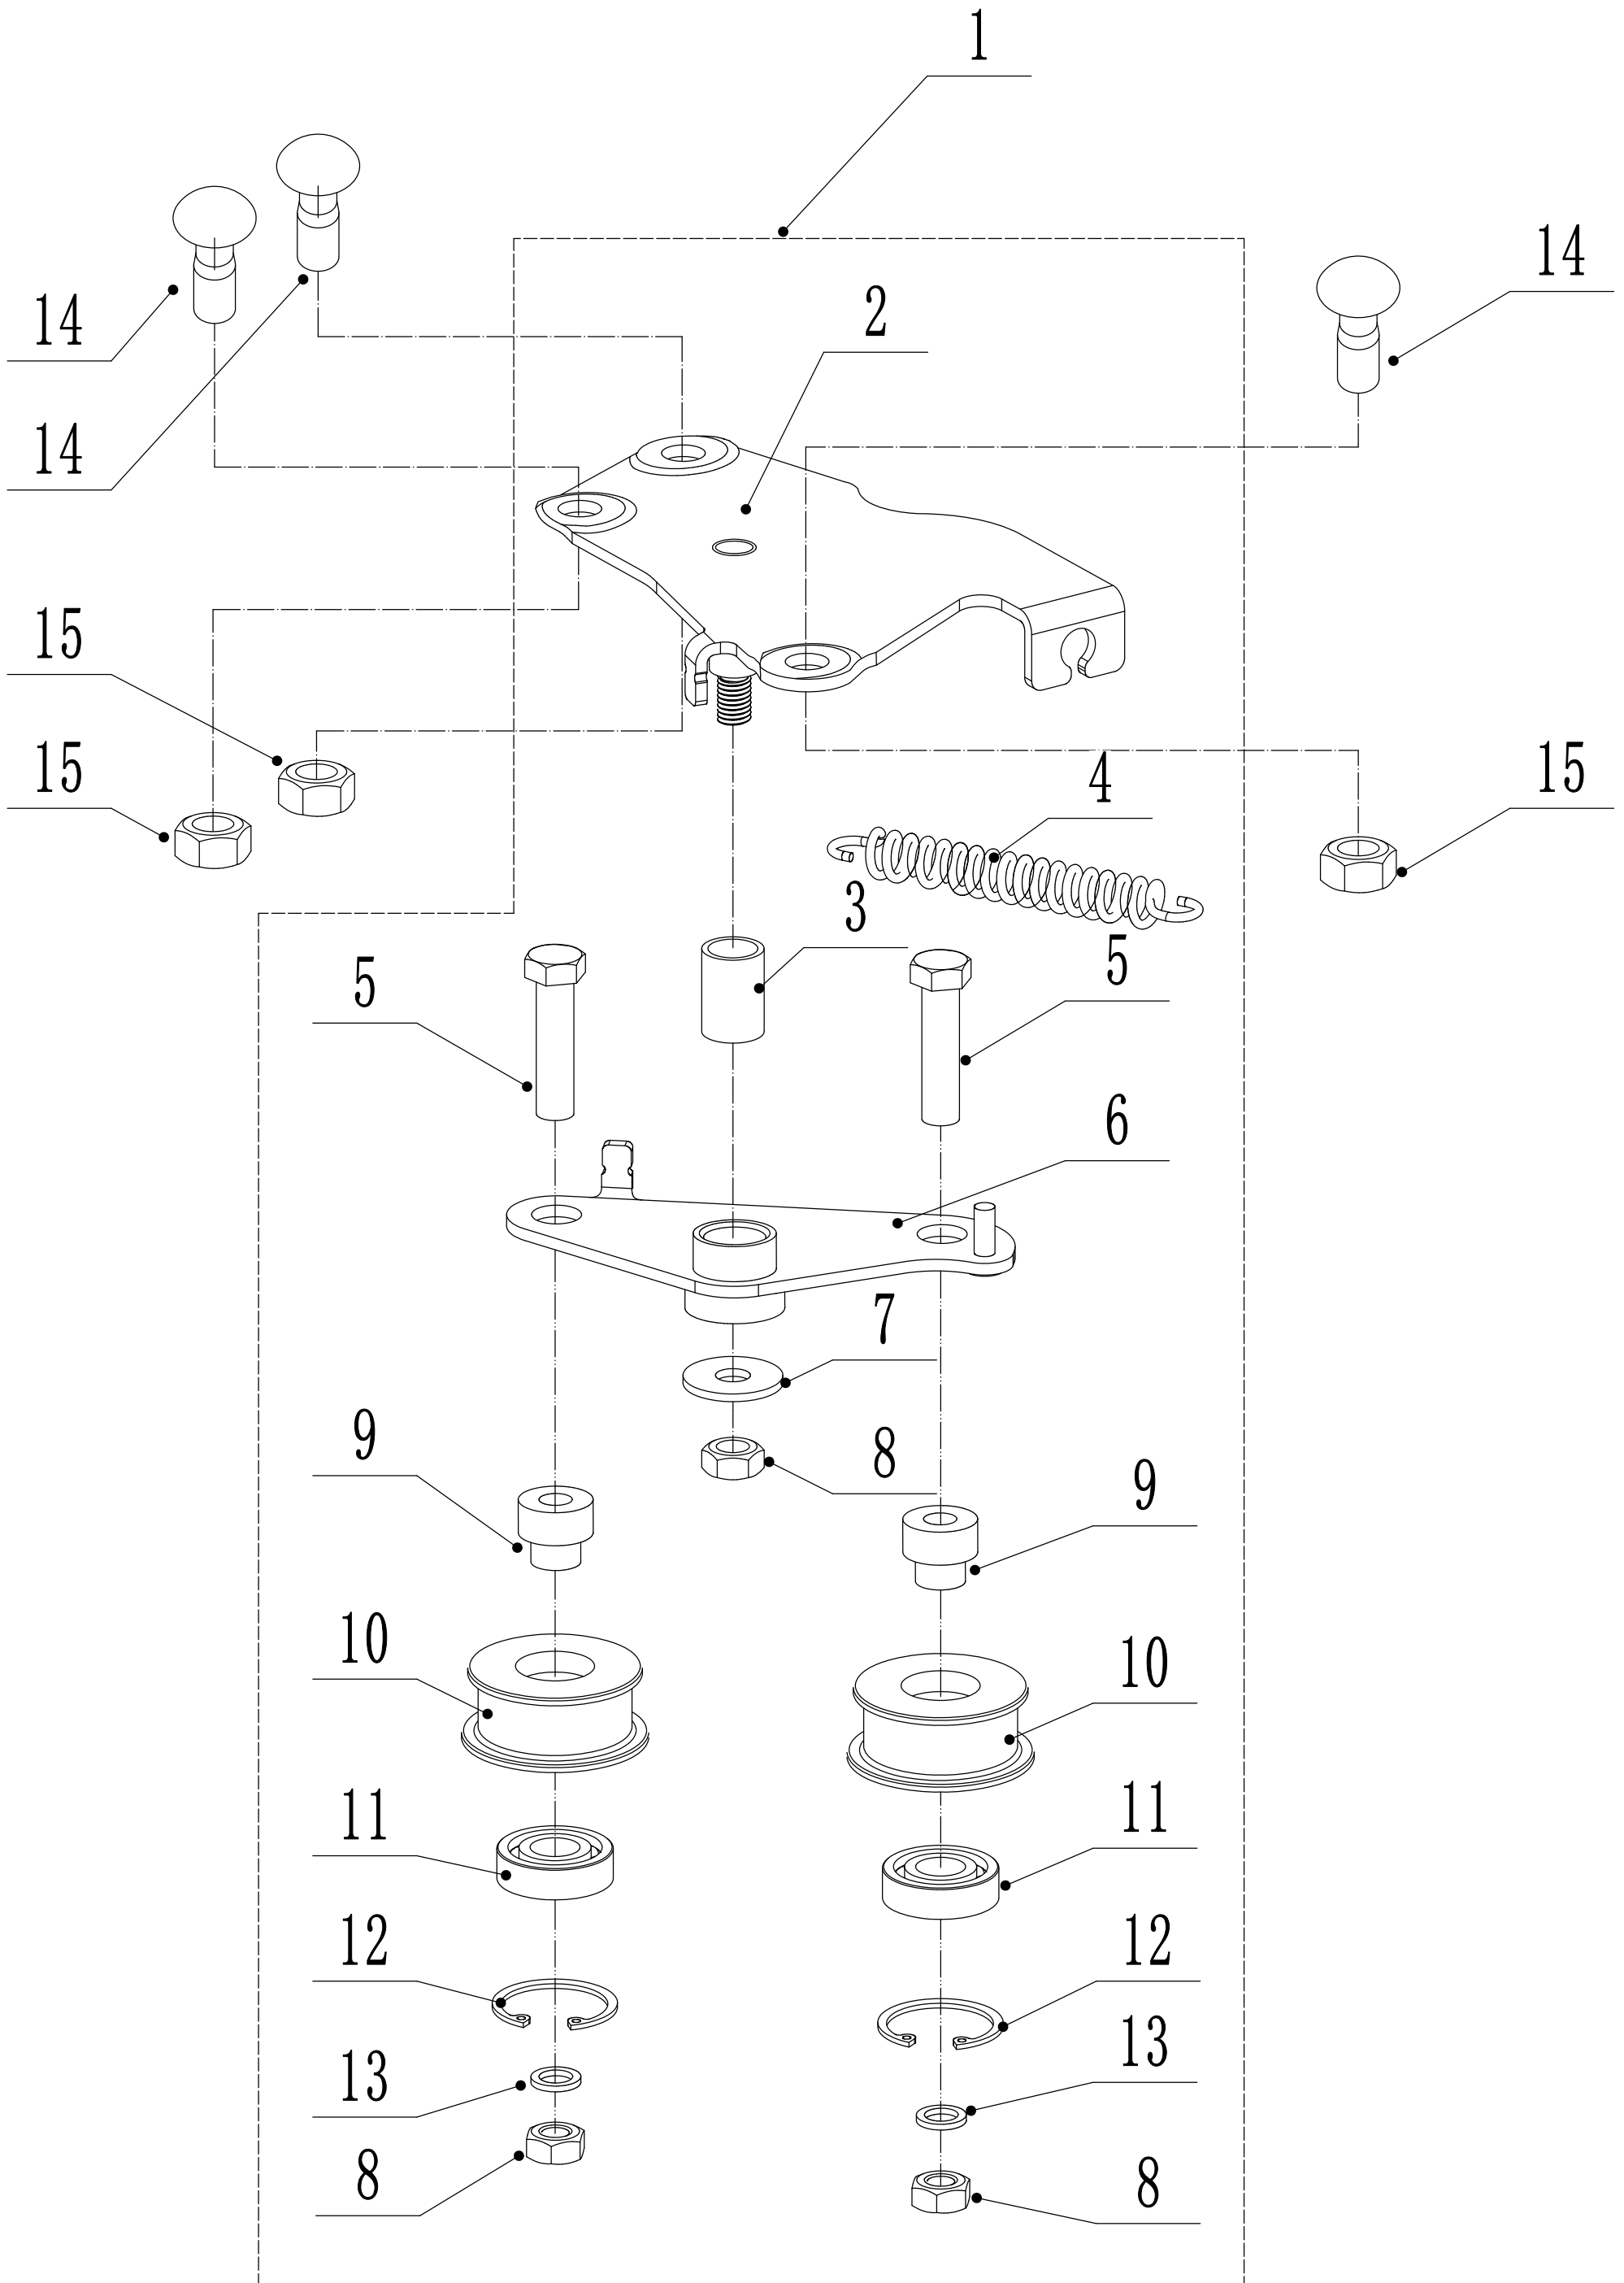

8 Variable Speed Pulley

Part 8- Grasscatcher Spare parts		
No.	ID Zboží	Název
1	Y095360	Belt Tensioner Assembly
2	5360129010/02	Tensional Arm Bracket
3	4820112010	Nylon Bush
4	4820114010	Tensional Spring
5	4820120010	Bolt
6	5360130010/02	Tensional Arm Weldment
7	0302008000	Washer - M8
8	0202008000	Lock Nut - M8
9	5360131020/02	Tensional Pulley Spacer
10	4820119010	Tensional Pulley
11	6001/2RZ	Bearing
12	0901028000	Internal Circlip - M28
13	0301008000	Plain Washer - M6
14	0107010025	Bolt - M10x25
15	0202010000	Lock Nut - M10