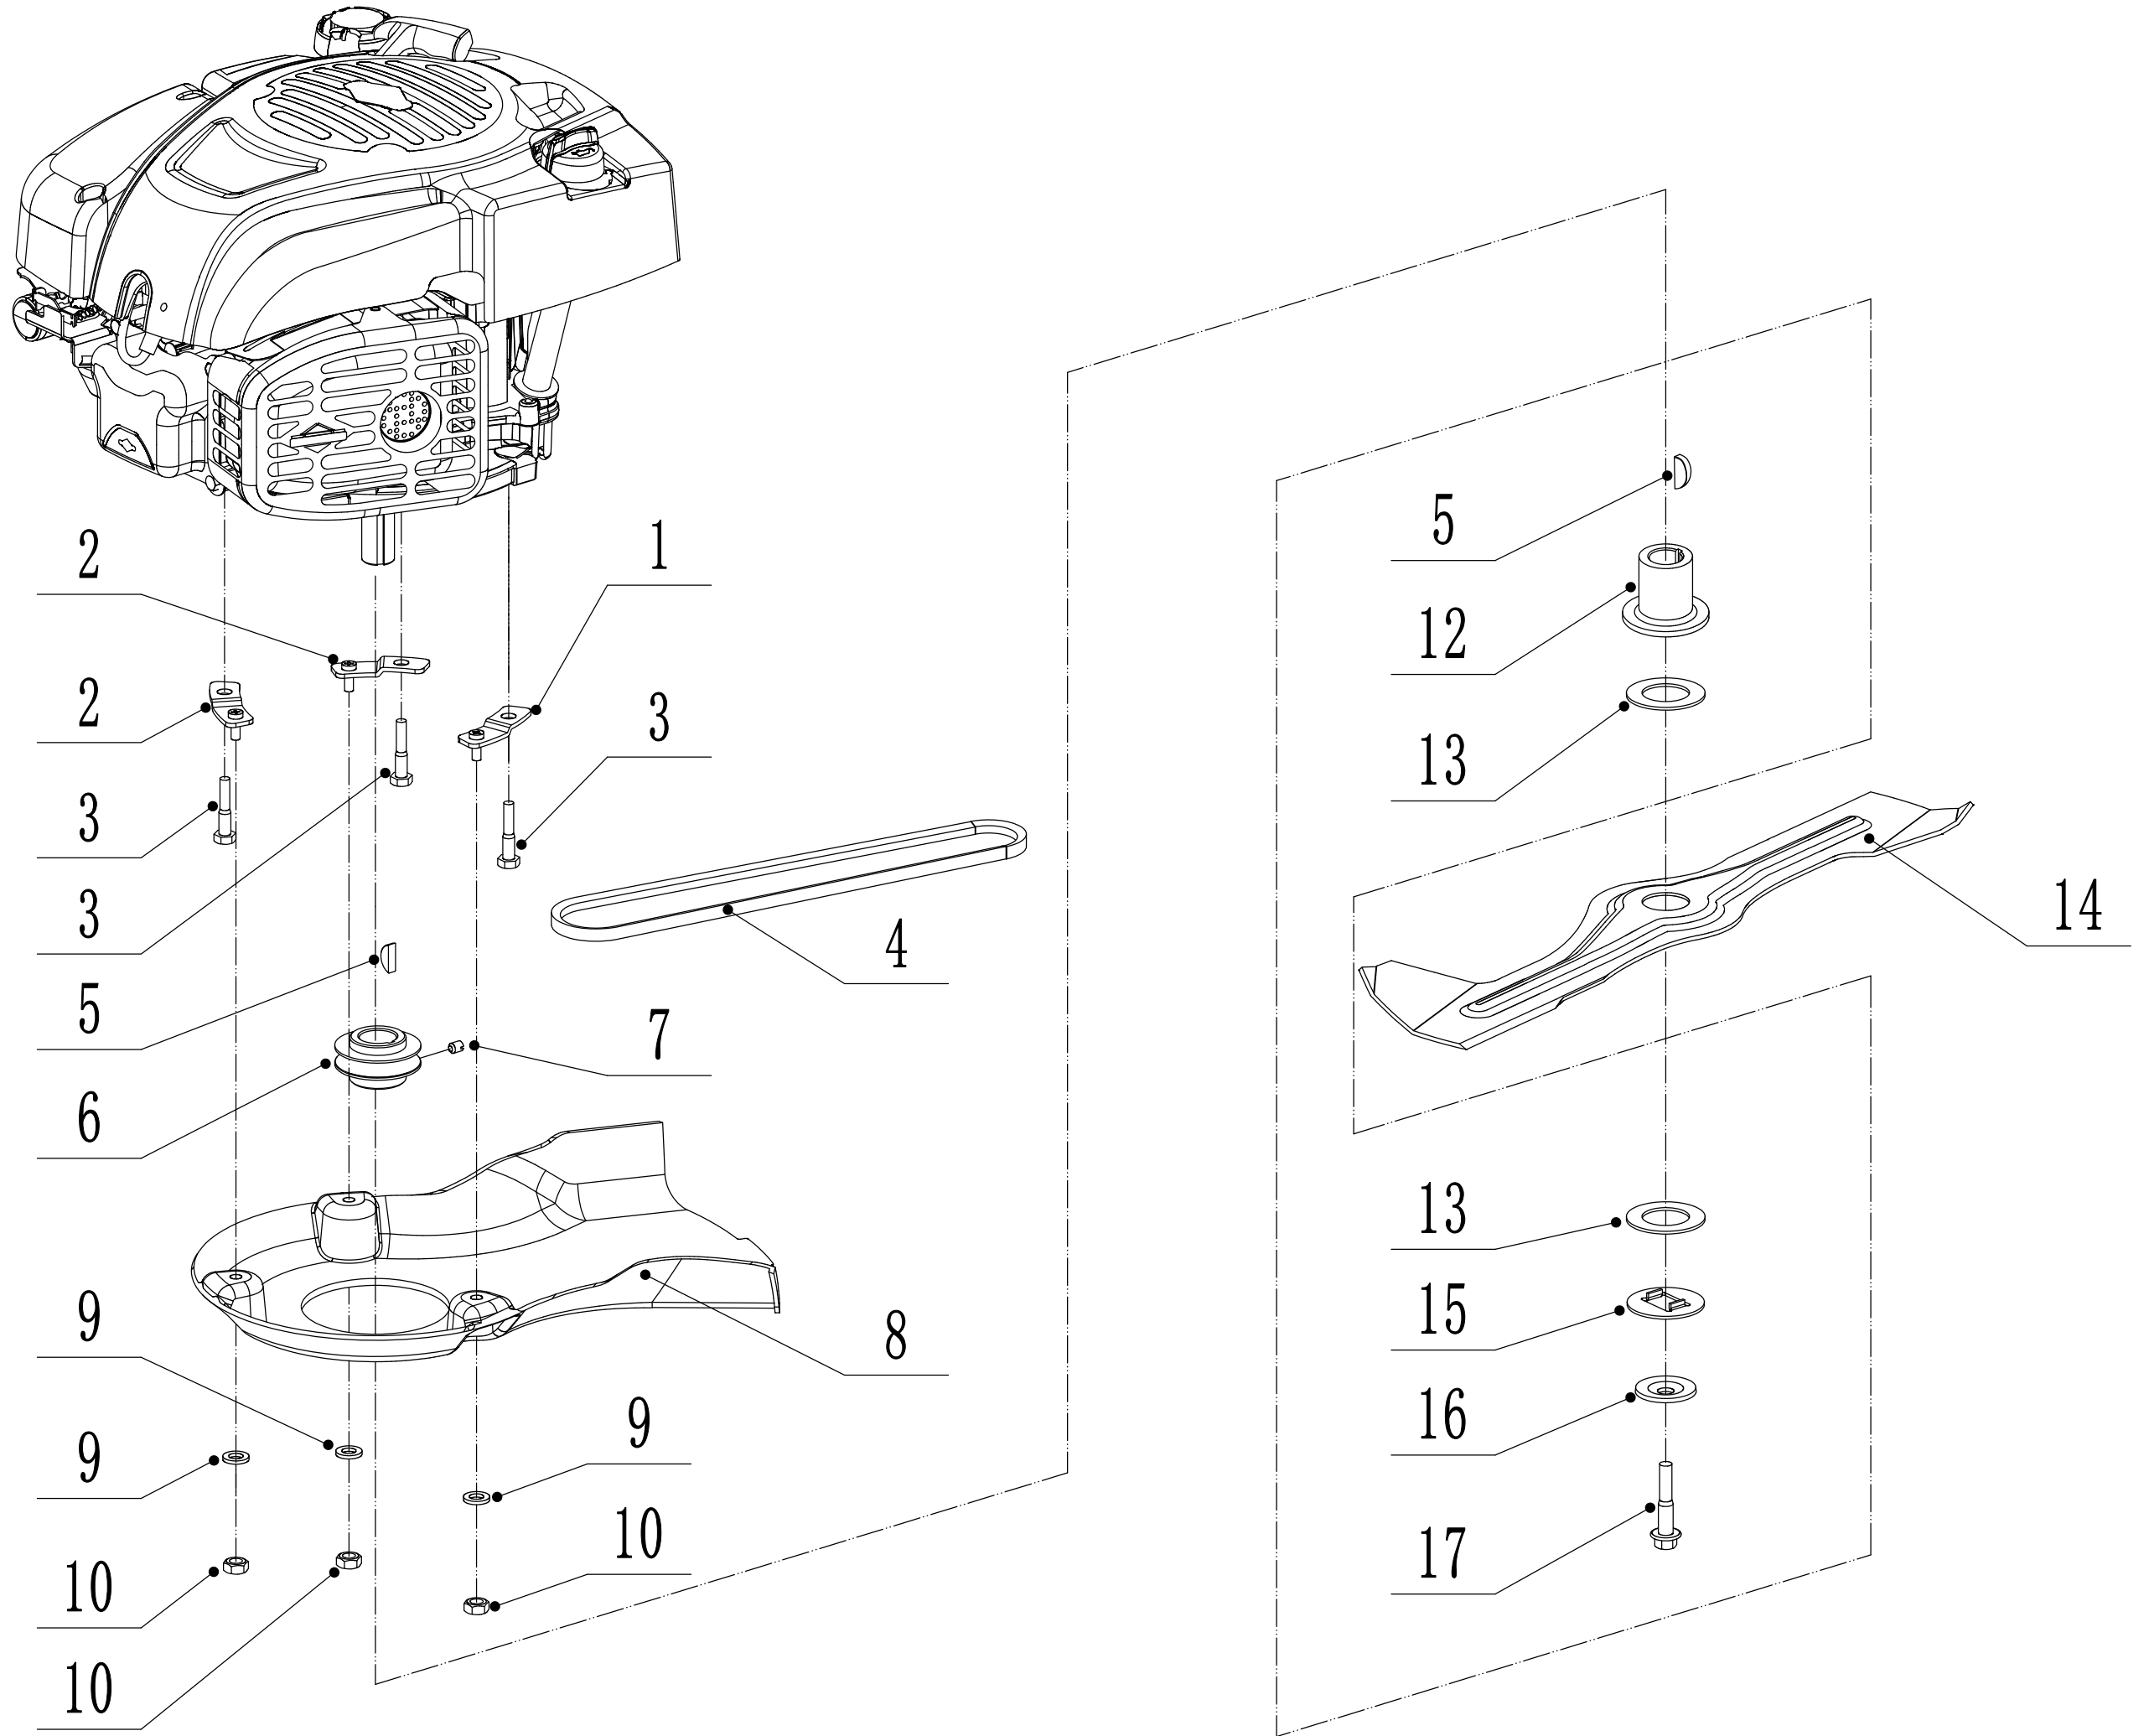

3 Blade System

Part 3- Grasscatcher Spare parts		
No.	ID Zboží	Název
1	5360111010/02	Engine Washer 1
2	5360112010/02	Engine Washer 2
3	5320115010	Screw - 3/8x16x25
4	VB53V10/850S	Belt - V10x850 (30°)
5	4510401010	Key
6	4560402040/02	Engine Pulley
7	0105006006	Screw - M6x6
8	5360113010	Belt Shield
9	0302006000	Plain Washer - M6
10	0202006000	Lock Nut - M6
12	5320404020/02	Adapter
13	5310402010	Friction Disc
14	5310403010A	Blade
15	5310404010/02	Locking Disc
16	5310406010/04	Spring Washer
17	5320405011	Blade Bolt - 3/8x24x55

4 Front axle

Part 4- Grasscatcher Spare parts		
No.	ID Zboží	Název
1	5310214010	Wheel Cap
2	0101008015	Bolt - M8x15
3	0401008000	Spring Washer - M8
4	0301008000	Flat Washer
5	5310212010/40	Wheel - 8"
6	5310213010	WEIBANG Bearing
8	5310211010/02	Spacer
9	5310210010/02	Plain Washer
10	5310209010	Spherical Bearing
11	5360201010/01	Front Axle Weldment
12	0102006016	Bolt - M6x16
13	0202006000	Lock Nut - M6