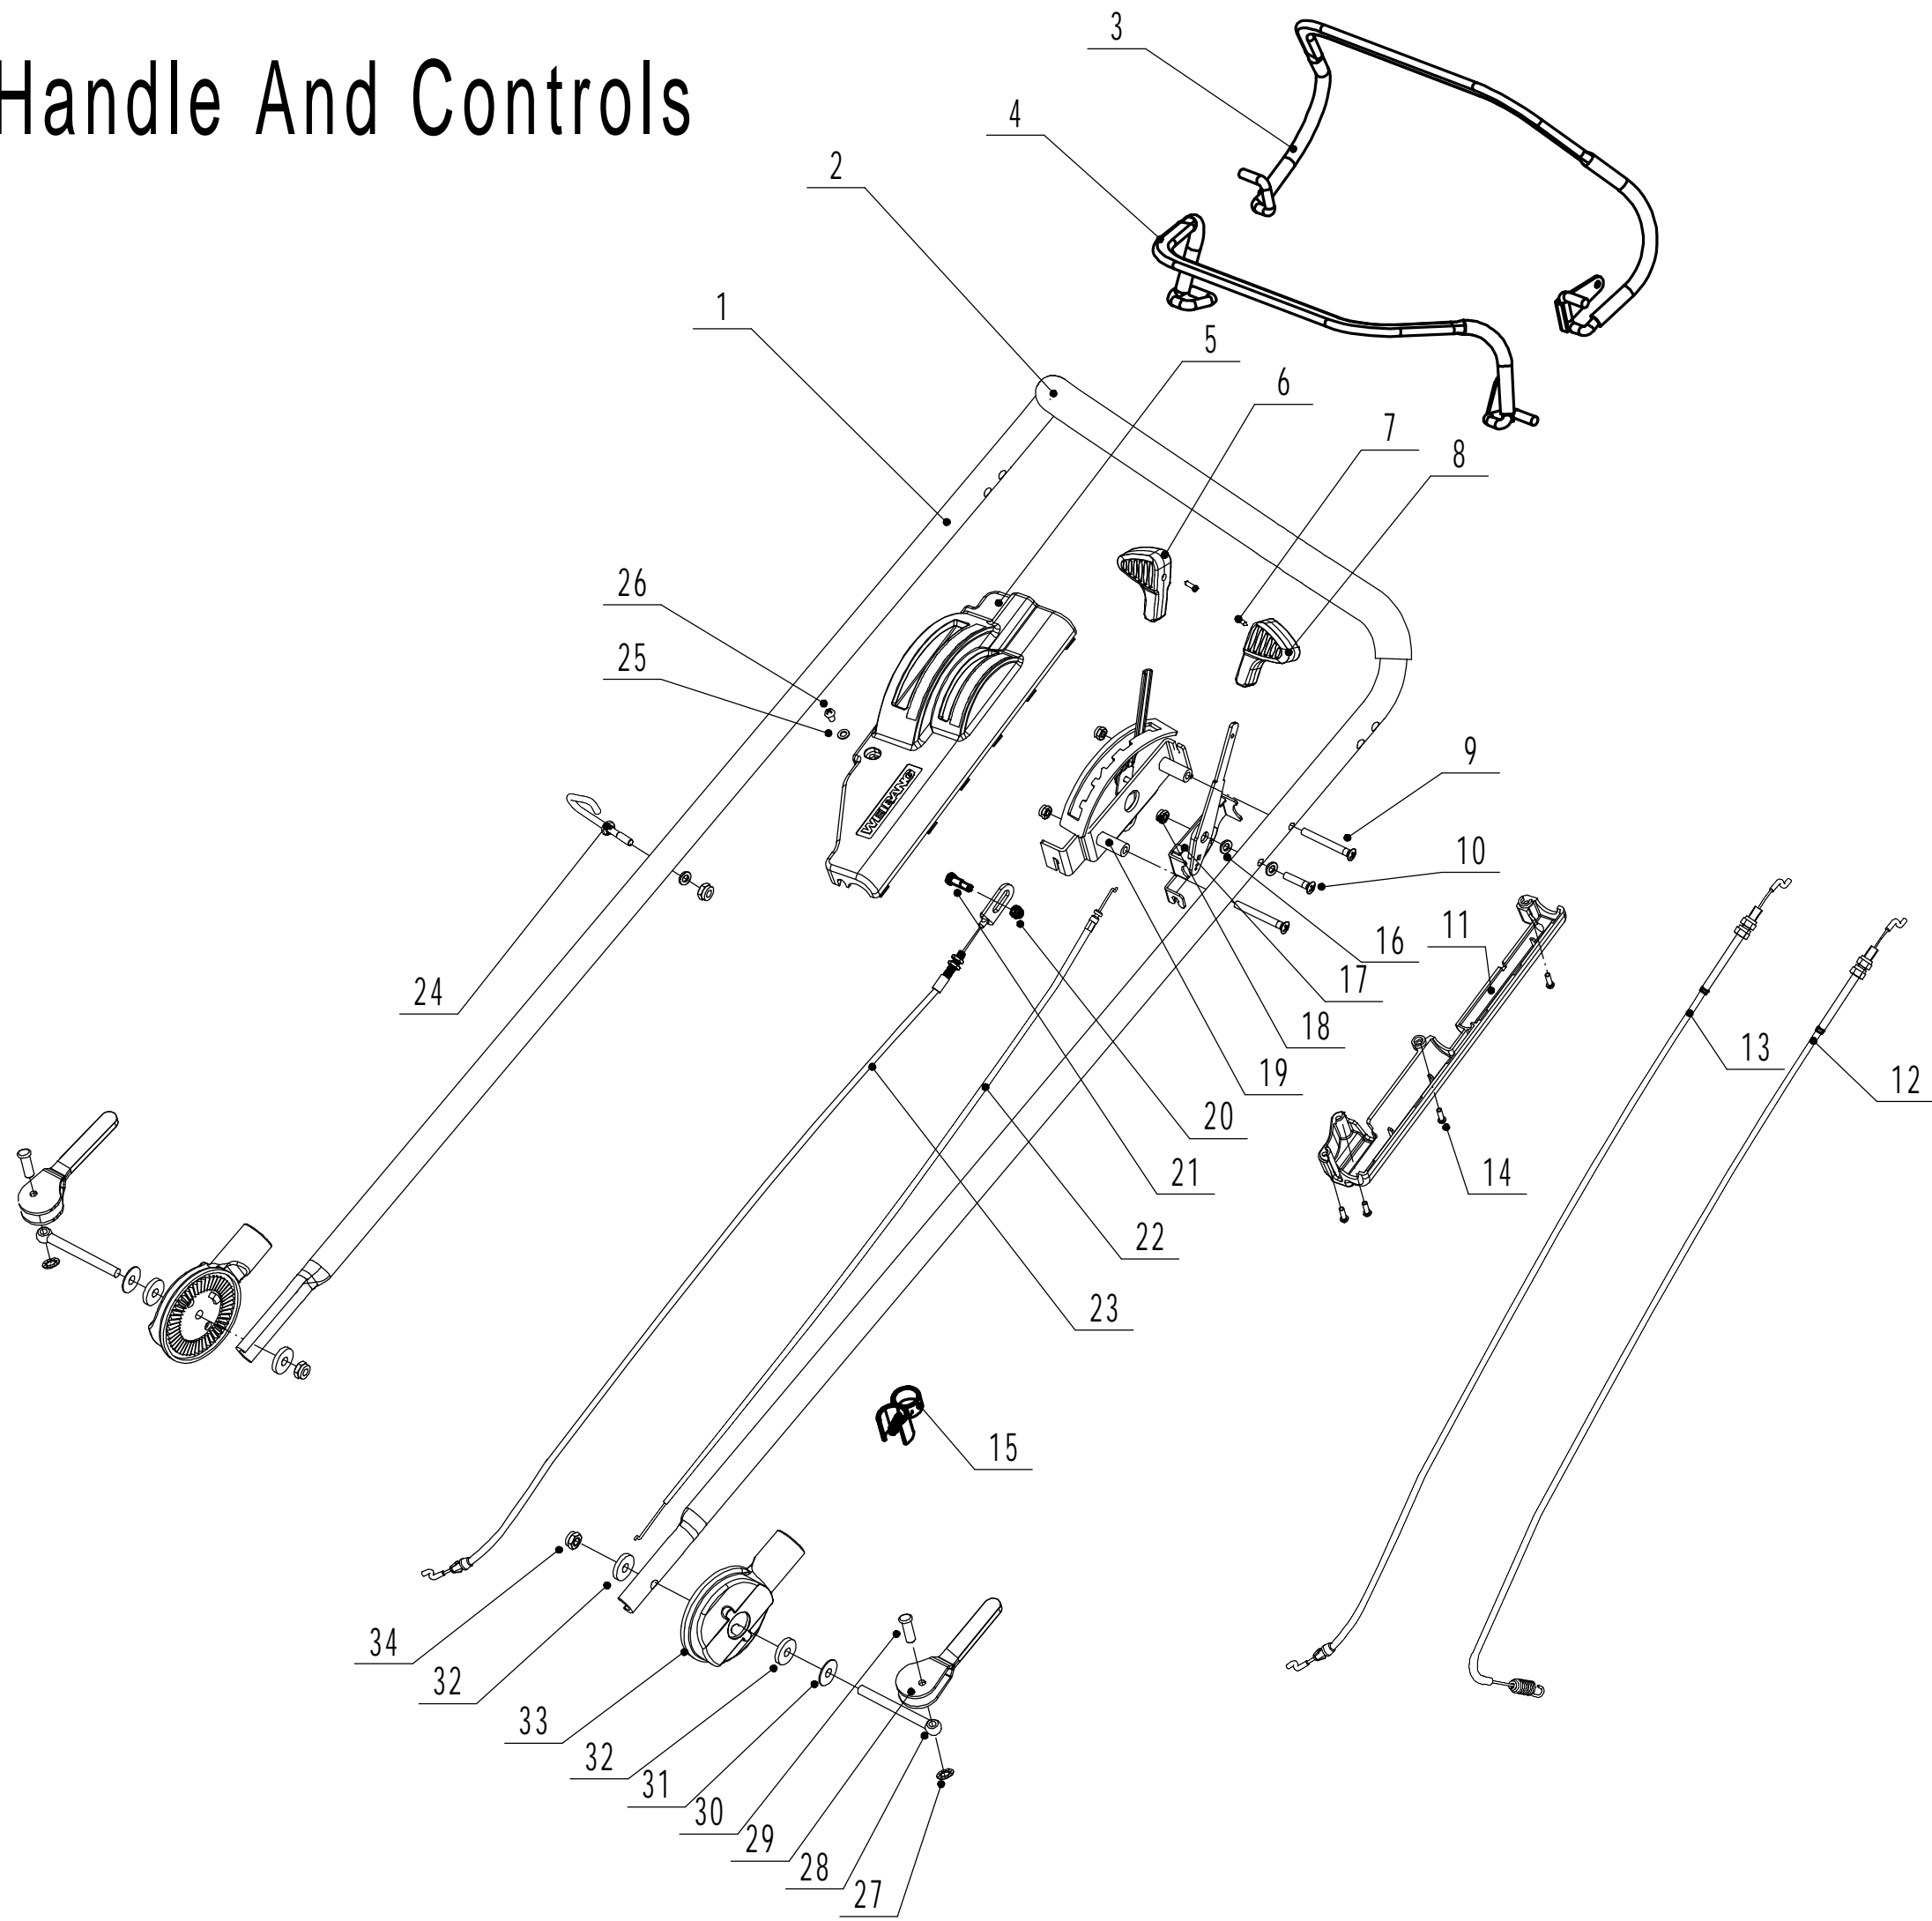

6 Handle And Controls

Part 6- Grasscatcher Spare parts		
No.	ID Zboží	Název
1	GM53C01000001B/49	Handle
2	GM56E010000081	Handle Sheath
3	5320511030S/40	Clutch Lever
4	5320503020S/40	OPC Lever
5	5020501030S	Control Cover - Upper
6	5380508010	Speed Control Grip
7	0106003013	Screw - ST2.9x13
8	5380510010	Throttle Control Grip
9	0108006060	Screw - M6x60
10	0108006050	Screw - M6x50
11	5020501040S	Control Box Lower Cover
12	LH194-1225	Clutch Cable
13	BS120-1180	OPC Cable (Engine Brake)
14	0113040018	Screw
15	4560116010	Nylon circlip
16	0301006000	Washer - M6
17	5380512010	Throttle Control Bracket
18	0202006000	Lock Nut - M6
19	5360505010K	Speed Control Bracket
20	0202005000	Lock Nut - M5
21	5360506011	Speed Control Cable bolt
22	YM72-1115-A	Throttle Cable
23	TX130-1060-A	Speed Control Cable
24	4510511010/01	Hook - Starter Rope
25	0301005000	Washer - M5
26	0104005008	Screw - M5x8
27	4510114030	Fix Cap
28	GM48S000000100	Connecting Bolt
29	GM56A100400000	Lock Lever
30	0801008025	Axis Pin - 8x25
31	GM56A100000040/04	Spacer
32	GM56A100000050/01	Spacer
33	GM48S030200000	Tooth Disc Kit
34	0203008000	Lock Nut - M8