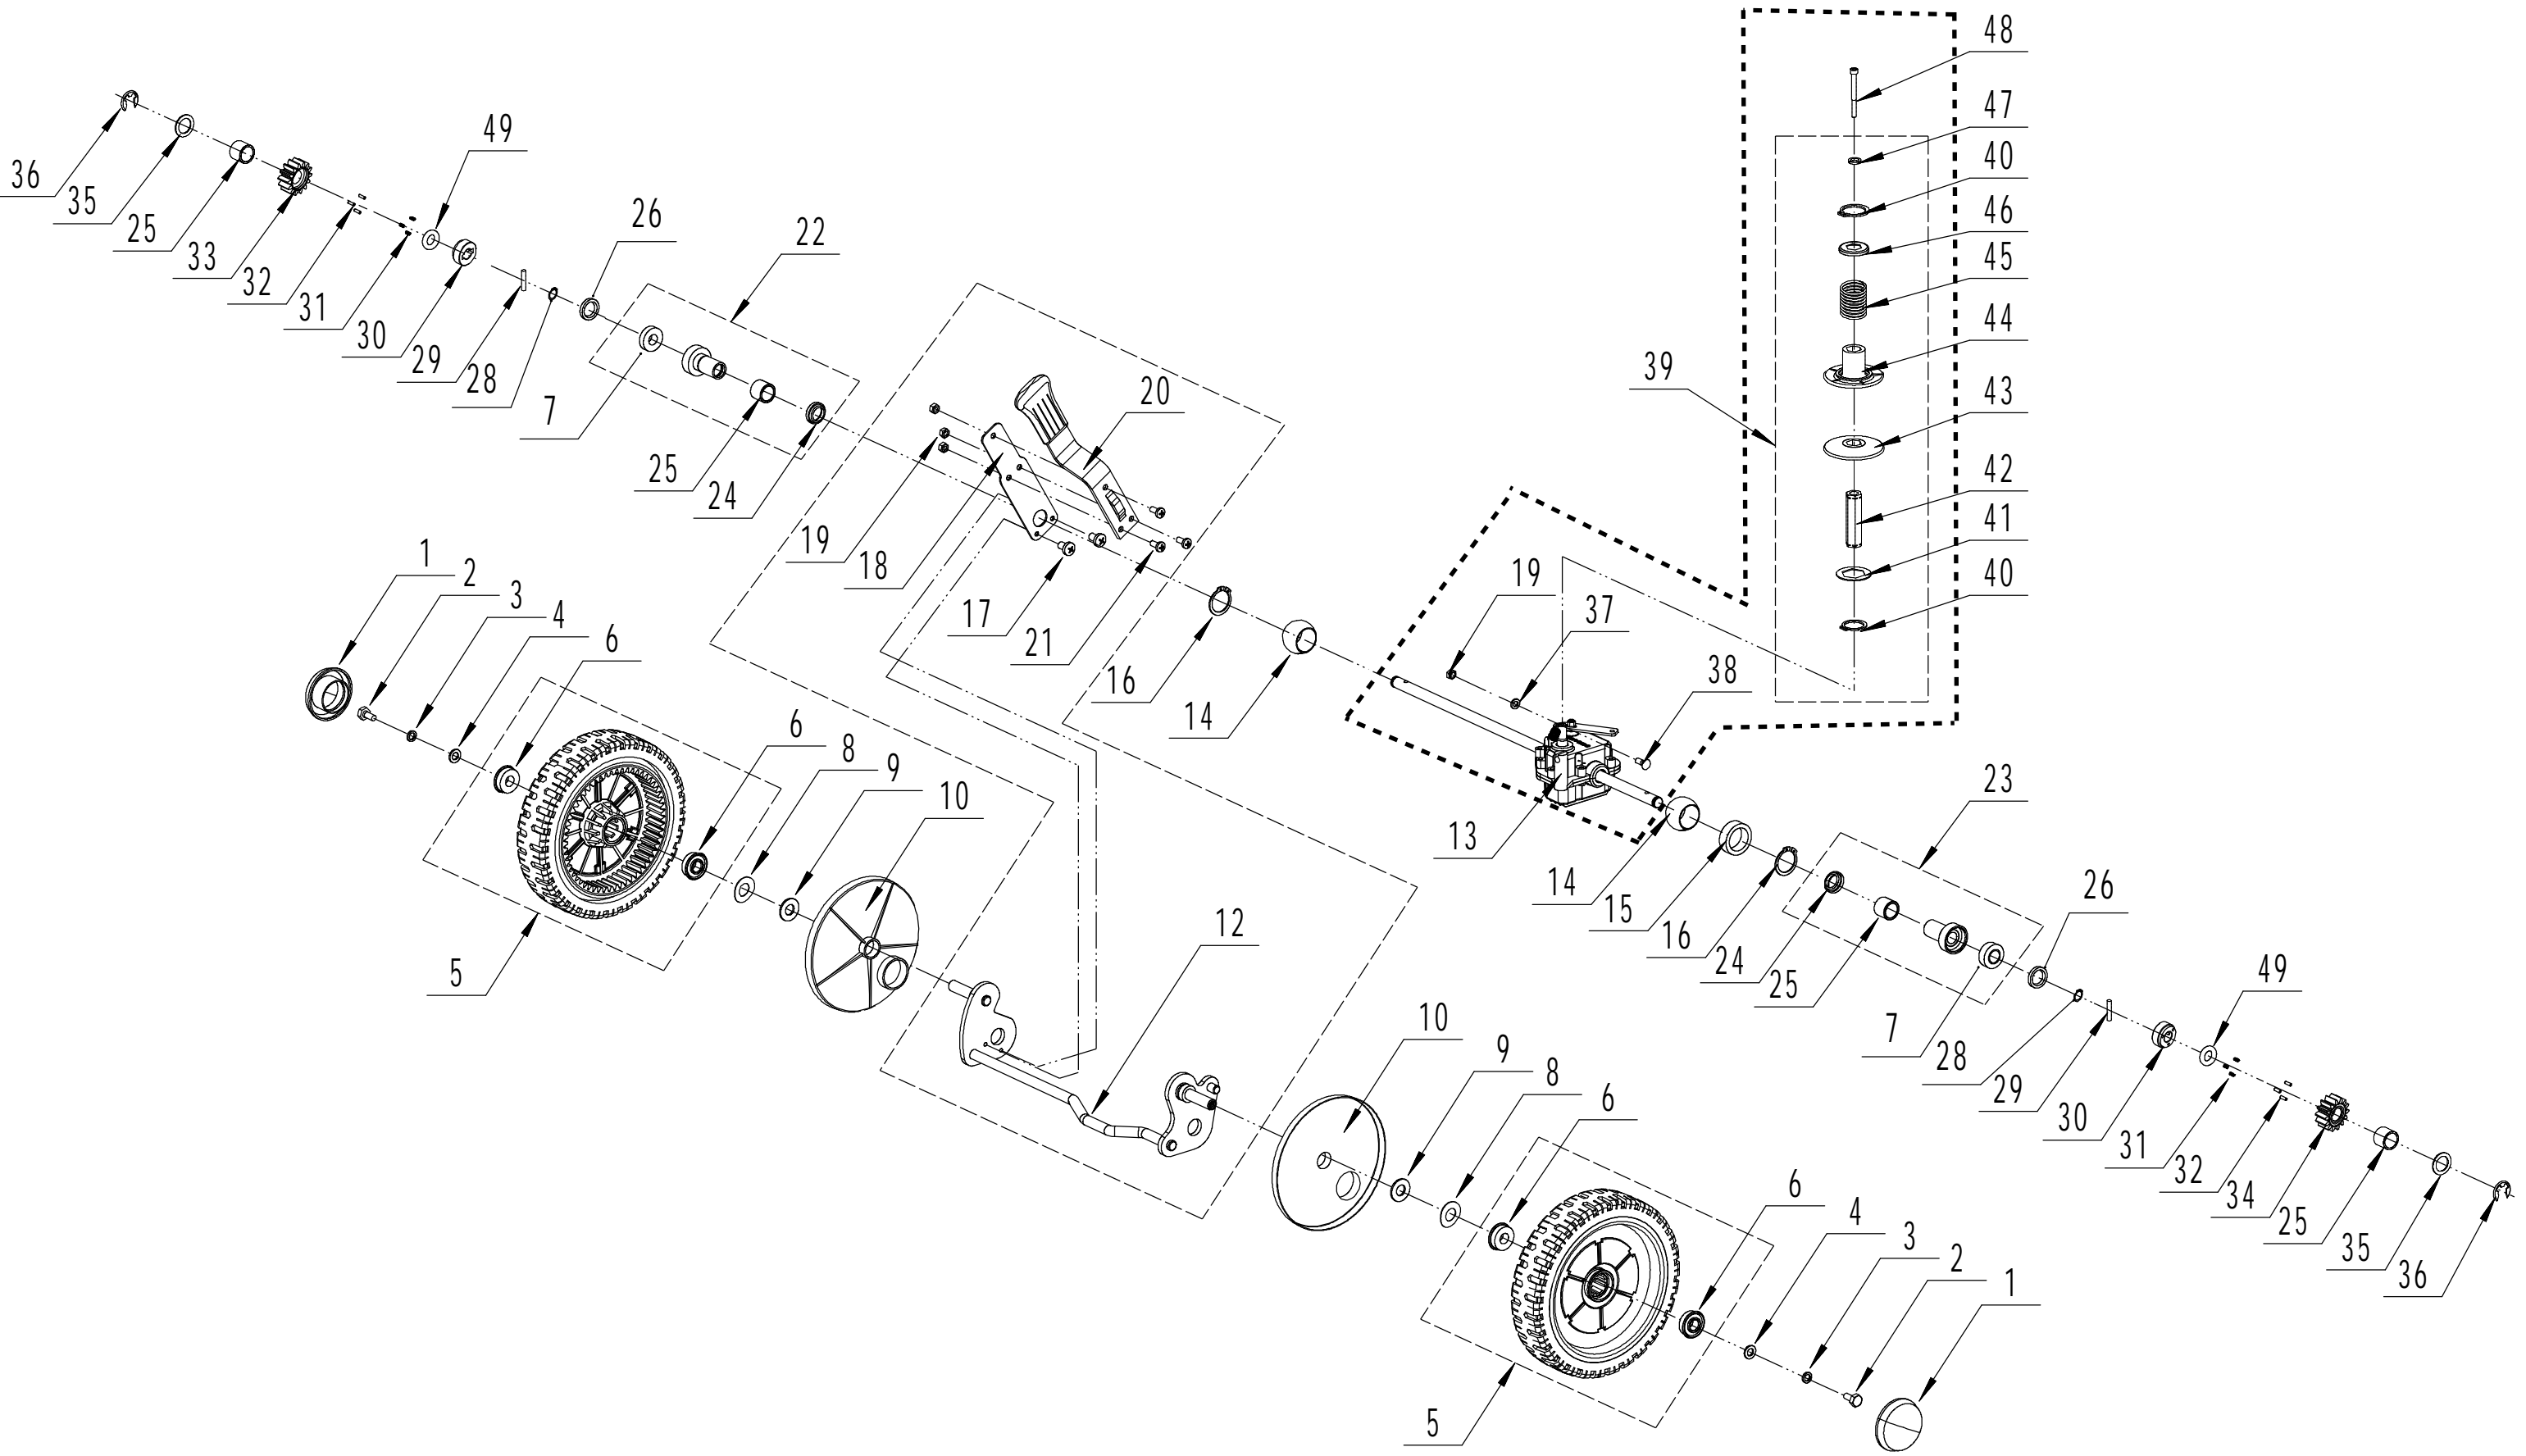

5 Rear axle

Part 5- Grasscatcher Spare parts		
No.	ID Zboží	Název
1	5310214010	Wheel Cap
2	0101008015	Bolt - M8x15
3	0401008000	Spring Washer
4	0301008000	Flat Washer
5	5340309010/40	Wheel
6	5310213010	Bearing
7	R8-2RS	Bearing
8	5310211010/02	Spacer
9	5310210010/02	Wheel Axis Washer
10	5340312010	Anti-Dust Shield
12	5360301010/01	Rear Axle Weldment
13	Y20536V0P	Rear Transmission Assembly
14	5320328010	Nylon Spherical Bearing
15	4520313010/02	Rear Axle Partition
16	1001020000	Check Ring For Shaft
17	0113005008	Screw - M5x8
18	5360311010/22	Spring Of Adjustment Lever
19	0202006000	Lock Nut - M6
20	5360310010/40	Adjustment Lever
21	0101006014	Bolt - M6x14
22	Y065321	Right Bearing Sheath Assembly
23	Y065320	Left Bearing Sheath Assembly
24	5320327010	Dustproof Ring
25	5320326010P	Bearing
26	GM48S010000010	Spacer
28	1001012000	Check Ring For Shaft
29	HQ000100060	Pin For Ratchet
30	HQ000100050	Ratchet
31	HQ000100040	Spring
32	HQ000100030	Pin
33	HQ000100020	Right Drive Pinion
34	HQ000100010	Left Drive Pinion
35	5020311010/04	Friction Mat
36	1301009000	Check Ring
37	0301006000	Flat Washer
38	0107006014	Bolt - M6x14
39	Y115380	Speed Variator Assembly
40	1001017000	Check Ring For Shaft
41	4820320010/02	Inner Hex Washer
42	4820321010/02	Hex Adapter
43	5380309010	Lower Pulley Disc
44	5380308010	Active Pulley Disc
45	4820324010	Pressing Spring
46	4820325010/02	Spring Cap
47	0401005000	Spring Washer
48	0103005055	Bolt - M5x55
49	1401025015	O Sealing Ring