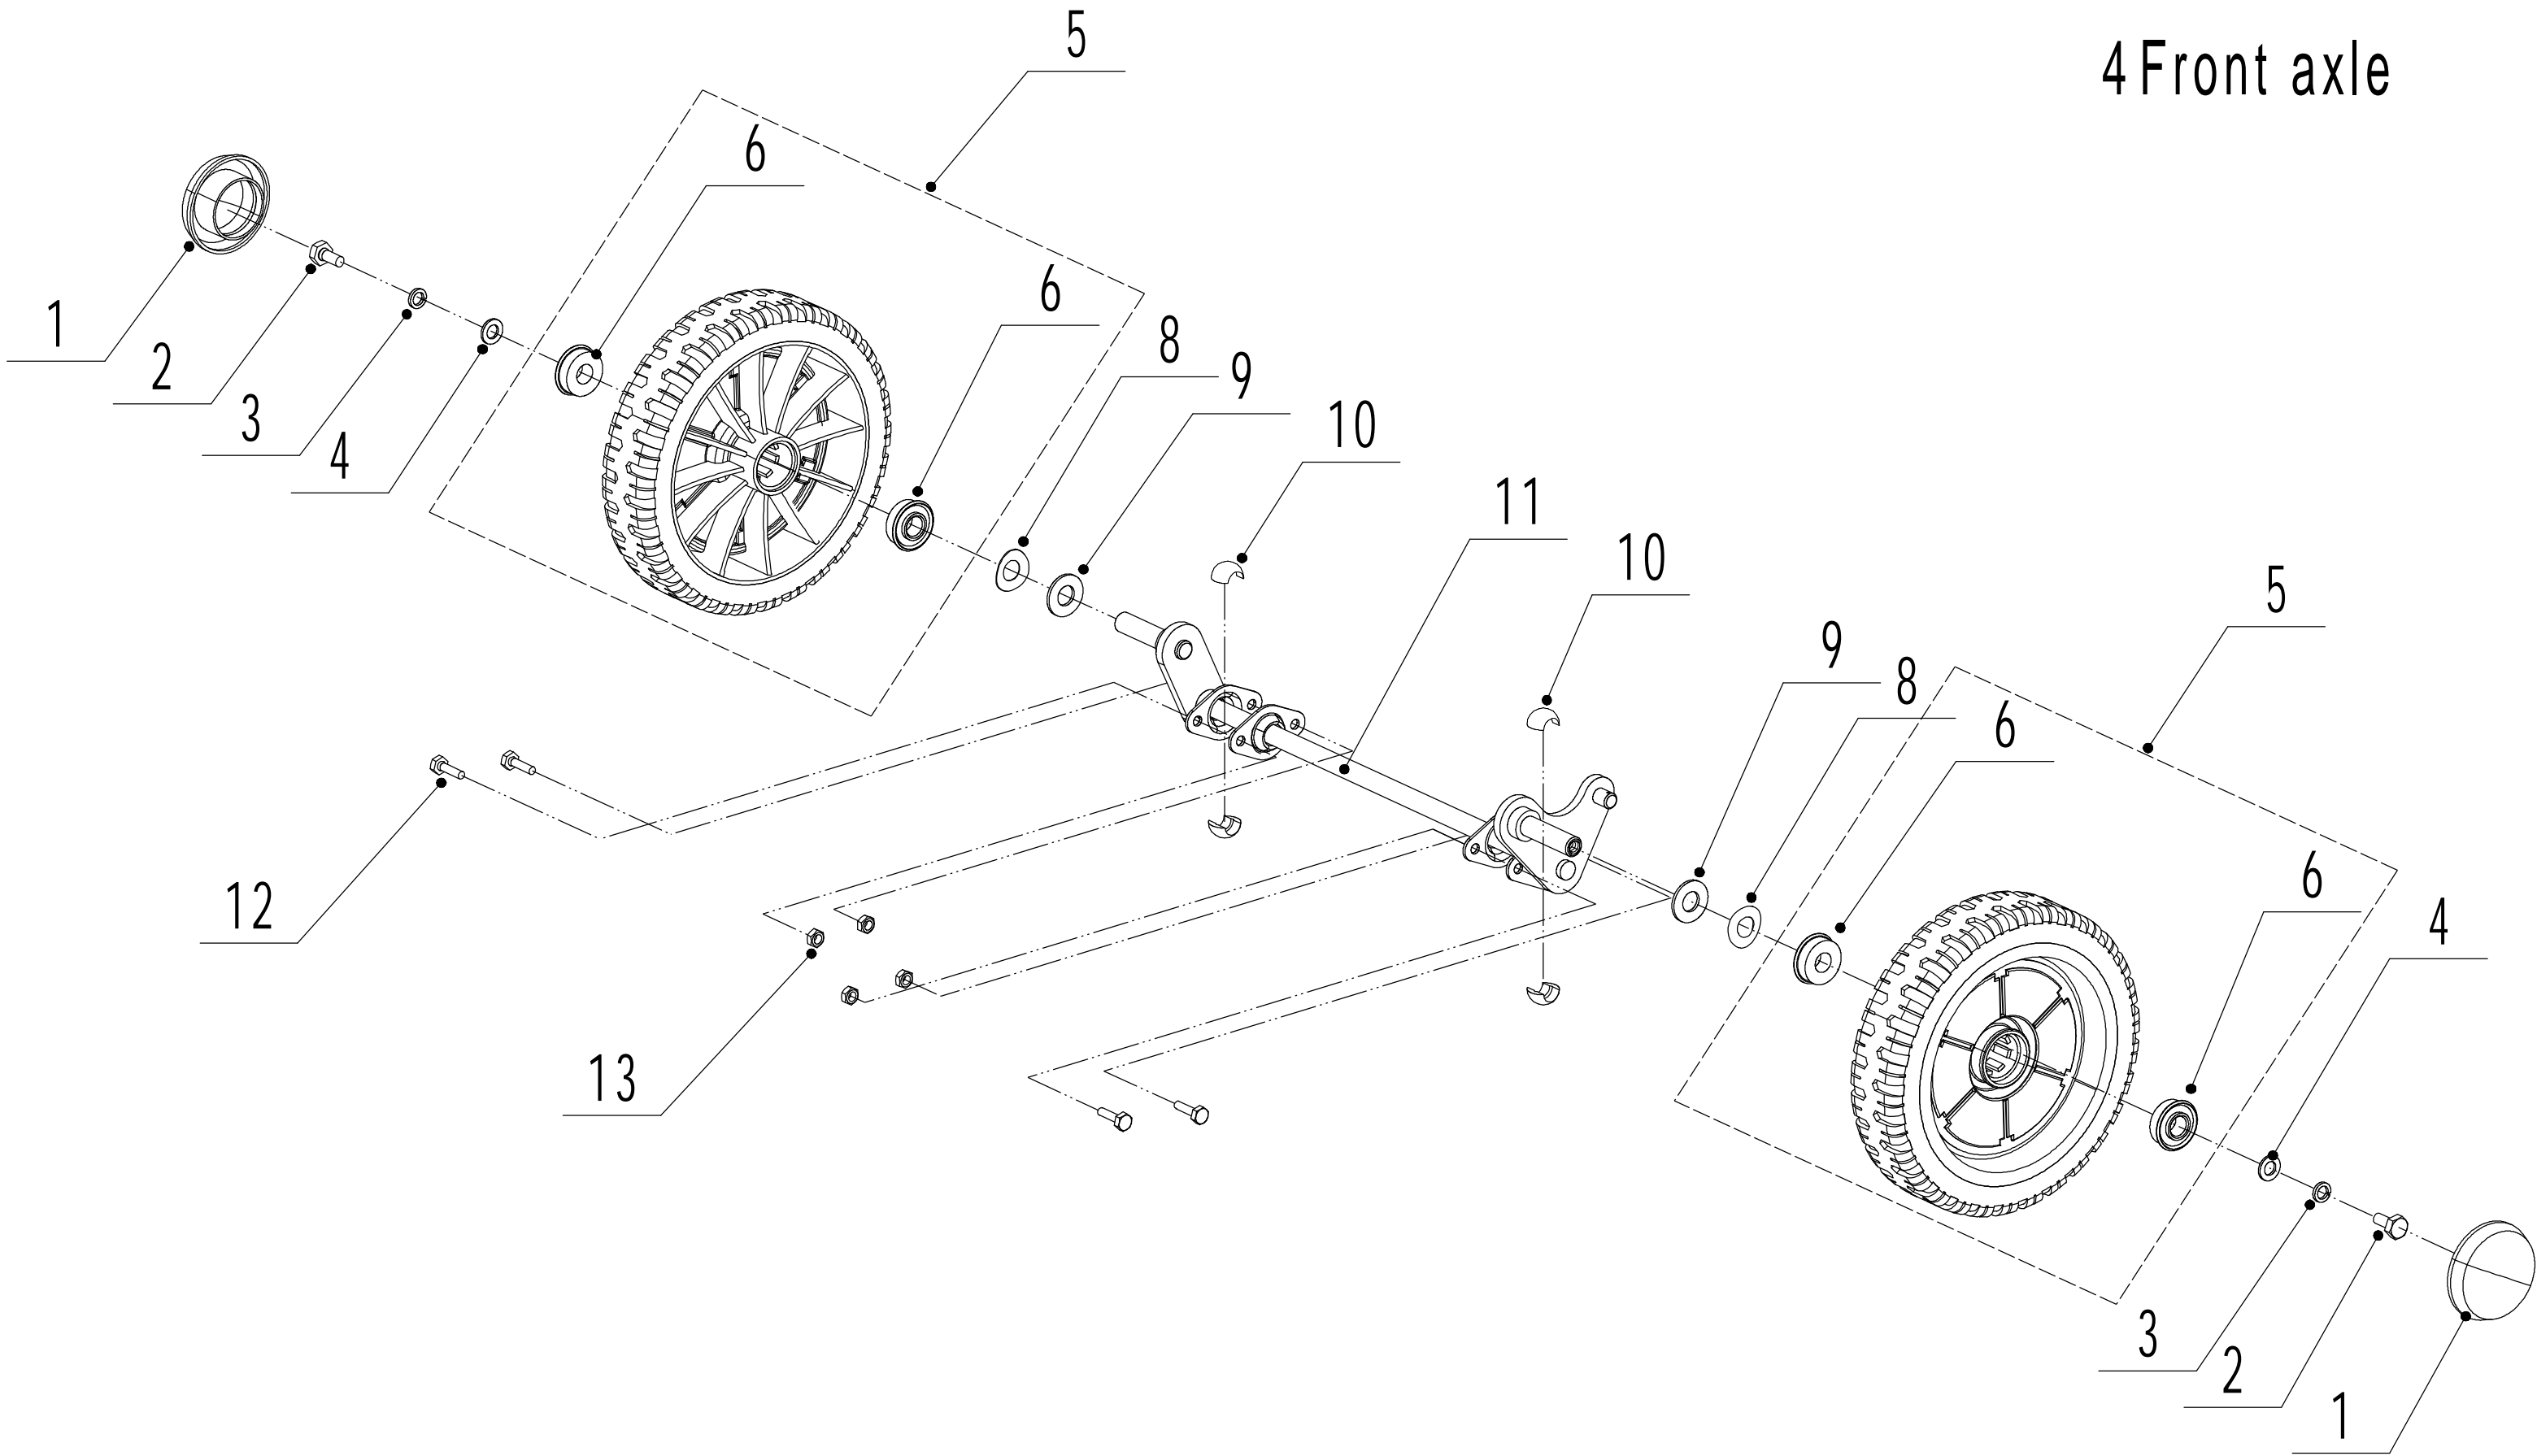

4 Front axle

Part 4- Grasscatcher Spare parts		
No.	ID Zboží	Název
1	5310214010	Wheel Cap
2	0101008015	Bolt - M8x15
3	0401008000	Spring Washer - M8
4	0301008000	Flat Washer
5	5310212010/40	Wheel - 8"
6	5310213010	WEIBANG Bearing
8	5310211010/02	Spacer
9	5310210010/02	Plain Washer
10	5310209010	Spherical Bearing
11	5360201010/01	Front Axle Weldment
12	0102006016	Bolt - M6x16
13	0202006000	Lock Nut - M6