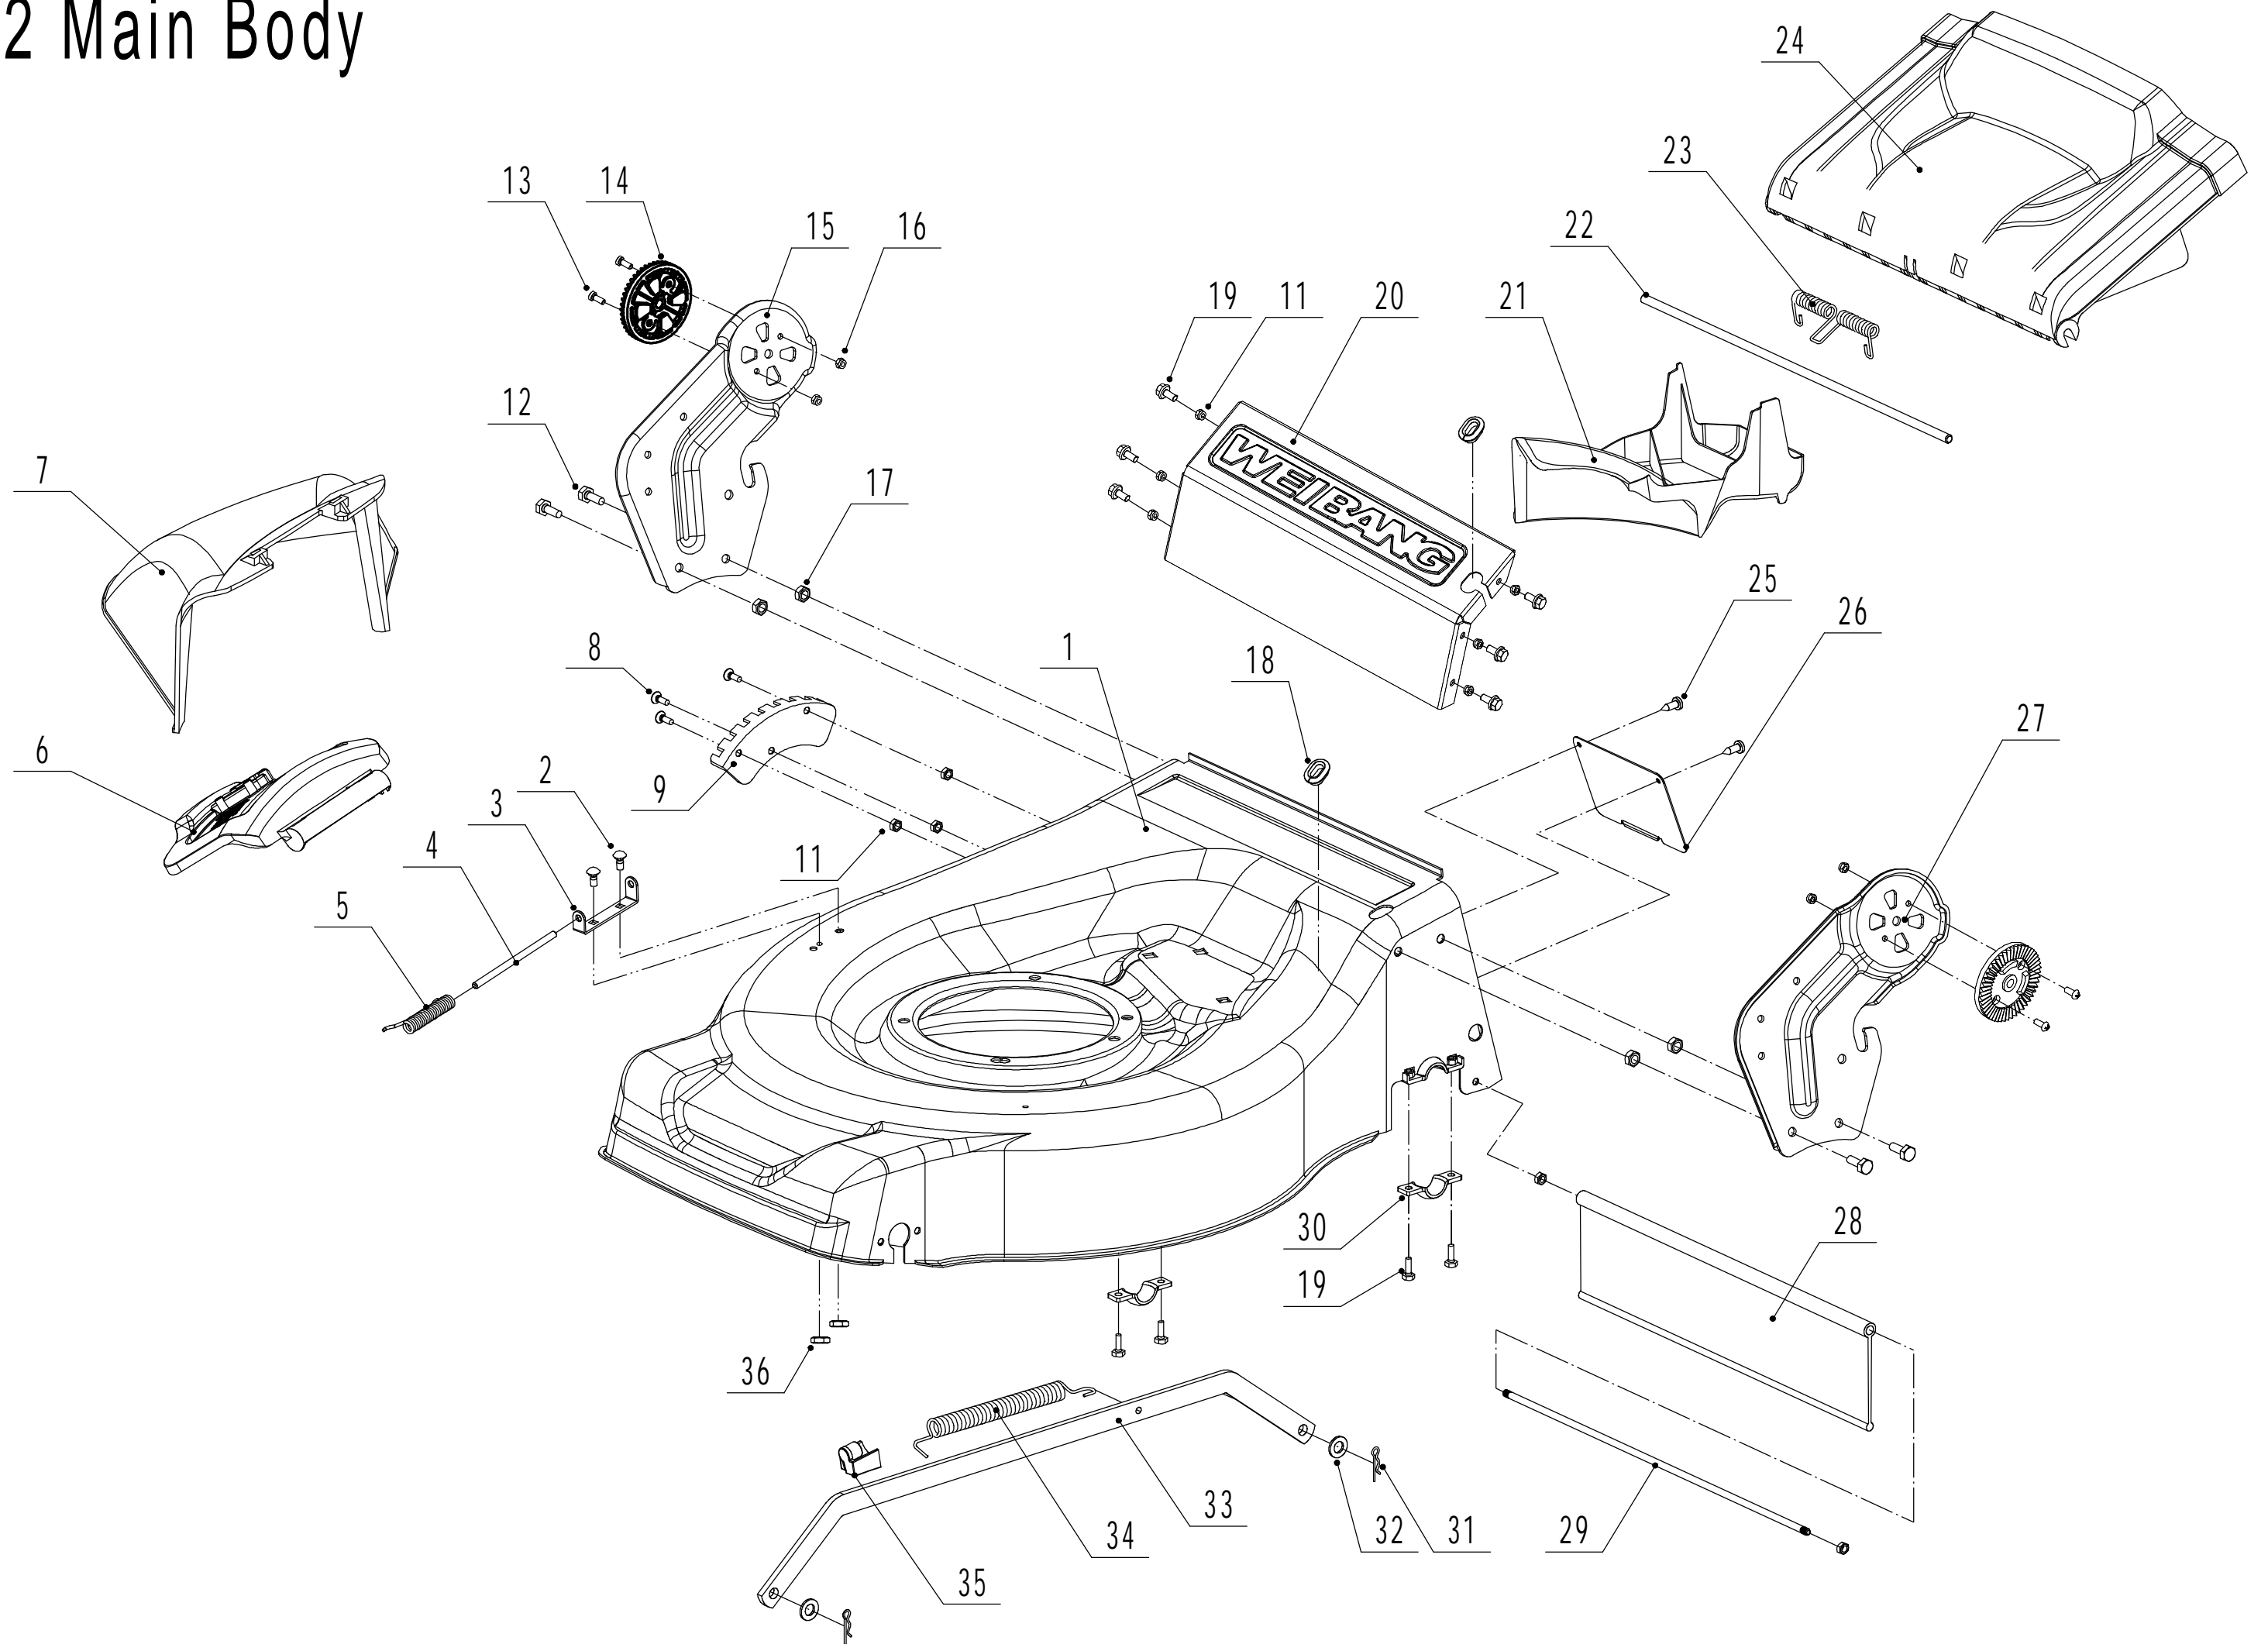

2 Main Body

Part 2- Grasscatcher Spare parts		
No.	ID Zboží	Název
1	5360101010J/49	Chassis
2	0107006014	Bolt - M6x14
3	5020118010/02	Side Discharge Cover Bracket
4	5020120010/02	Side Discharge Cover Spring
5	5020119010	Side Discharge Cover Pivot
6	5360119012	Side Discharge Cover Kit
7	5360120010J	Side Discharge Deflector
8	0104006016	Screw - M6x16
9	5360123010/01	Graduator
11	0202006000	Lock Nut - M6
12	0102008016	Bolt - M8x16
13	0104005012	Screw - M5x12
14	AVSA000000040/22	Tooth Disc
15	5360125010K/40	Right Handle Bracket
16	0202005000	Lock Nut - M5
17	0202008000	Lock Nut - M8
18	5360122010C	Rubber Ring
19	0102006012	Bolt - M6x12
20	5360124030/49	Connector
21	5360115010	Mulching Plug
22	5360117010/02	Rod - Grass Bag Flap
23	5360118010	Spring - Grass Bag Flap
24	5360116010	Grass Bag Flap
25	0106004009	Screw - ST4.2x9.5
26	5360105010D/49	Baffle
27	5360124010K/40	Left Handle Bracket
28	5360127010	Trailing Flap
29	5360126010/02	Pivot - Trailing Flap
30	5320114020/01	Upper Bearing Bracket
31	5320333010	Spring Clip
32	0301010000	Plain Washer - M10
33	5360308010/40	Connector Rod
34	5320332010/01	Connecting Rod Spring
35	4560109012	Spring Bracket
36	0204006000	Lock Nut - M6

3 Blade System

Part 3- Grasscatcher Spare parts		
No.	ID Zboží	Název
1	5360111010/02	Engine Washer 1
2	5360112010/02	Engine Washer 2
3	5320115010	Screw - 3/8x16x25
4	VB53V10/850S	Belt - V10x850 (30°)
5	4510401010	Key
6	4560402040/02	Engine Pulley
7	0105006006	Screw - M6x6
8	5360113010	Belt Shield
9	0302006000	Plain Washer - M6
10	0202006000	Lock Nut - M6
12	5320404020/02	Adapter
13	5310402010	Friction Disc
14	5310403010A	Blade
15	5310404010/02	Locking Disc
16	5310406010/04	Spring Washer
17	5320405011	Blade Bolt - 3/8x24x55