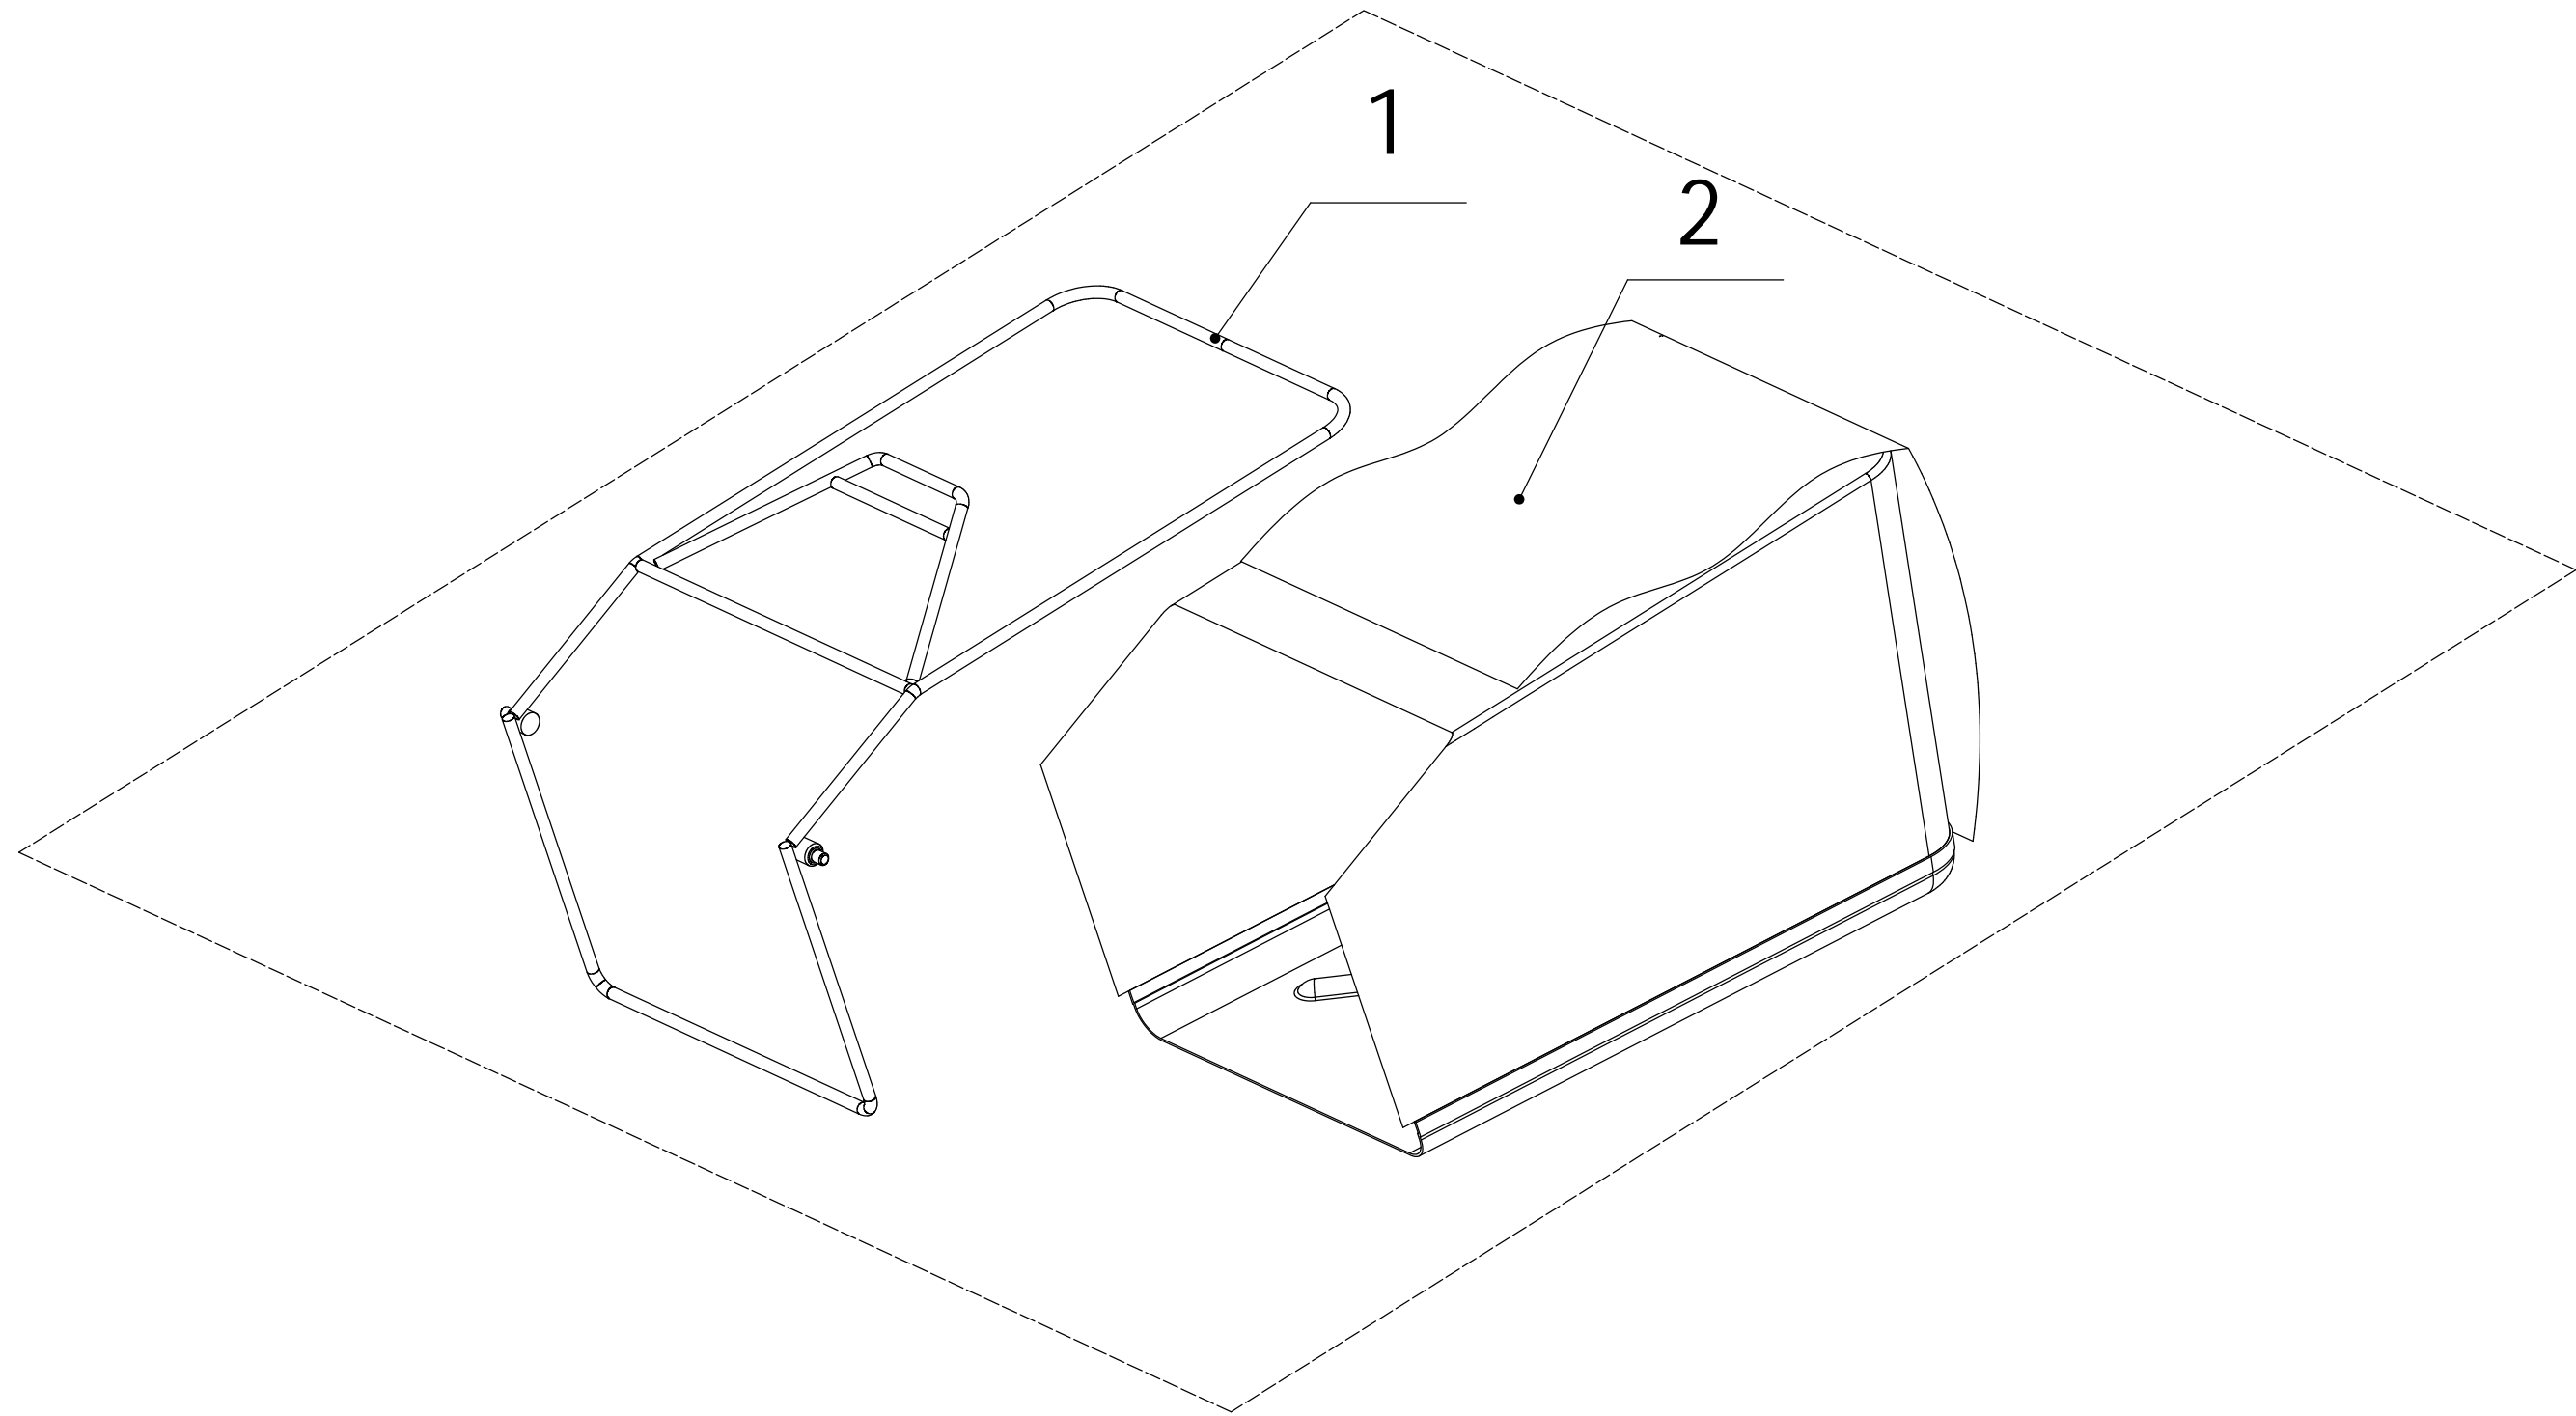

7 Grass Catcher

Part 7- Grasscatcher Spare parts		
No.	ID Zboží	Název
1	5360602010T/22	Grass Bag Frame
2	5360603010T/84	Grass Bag