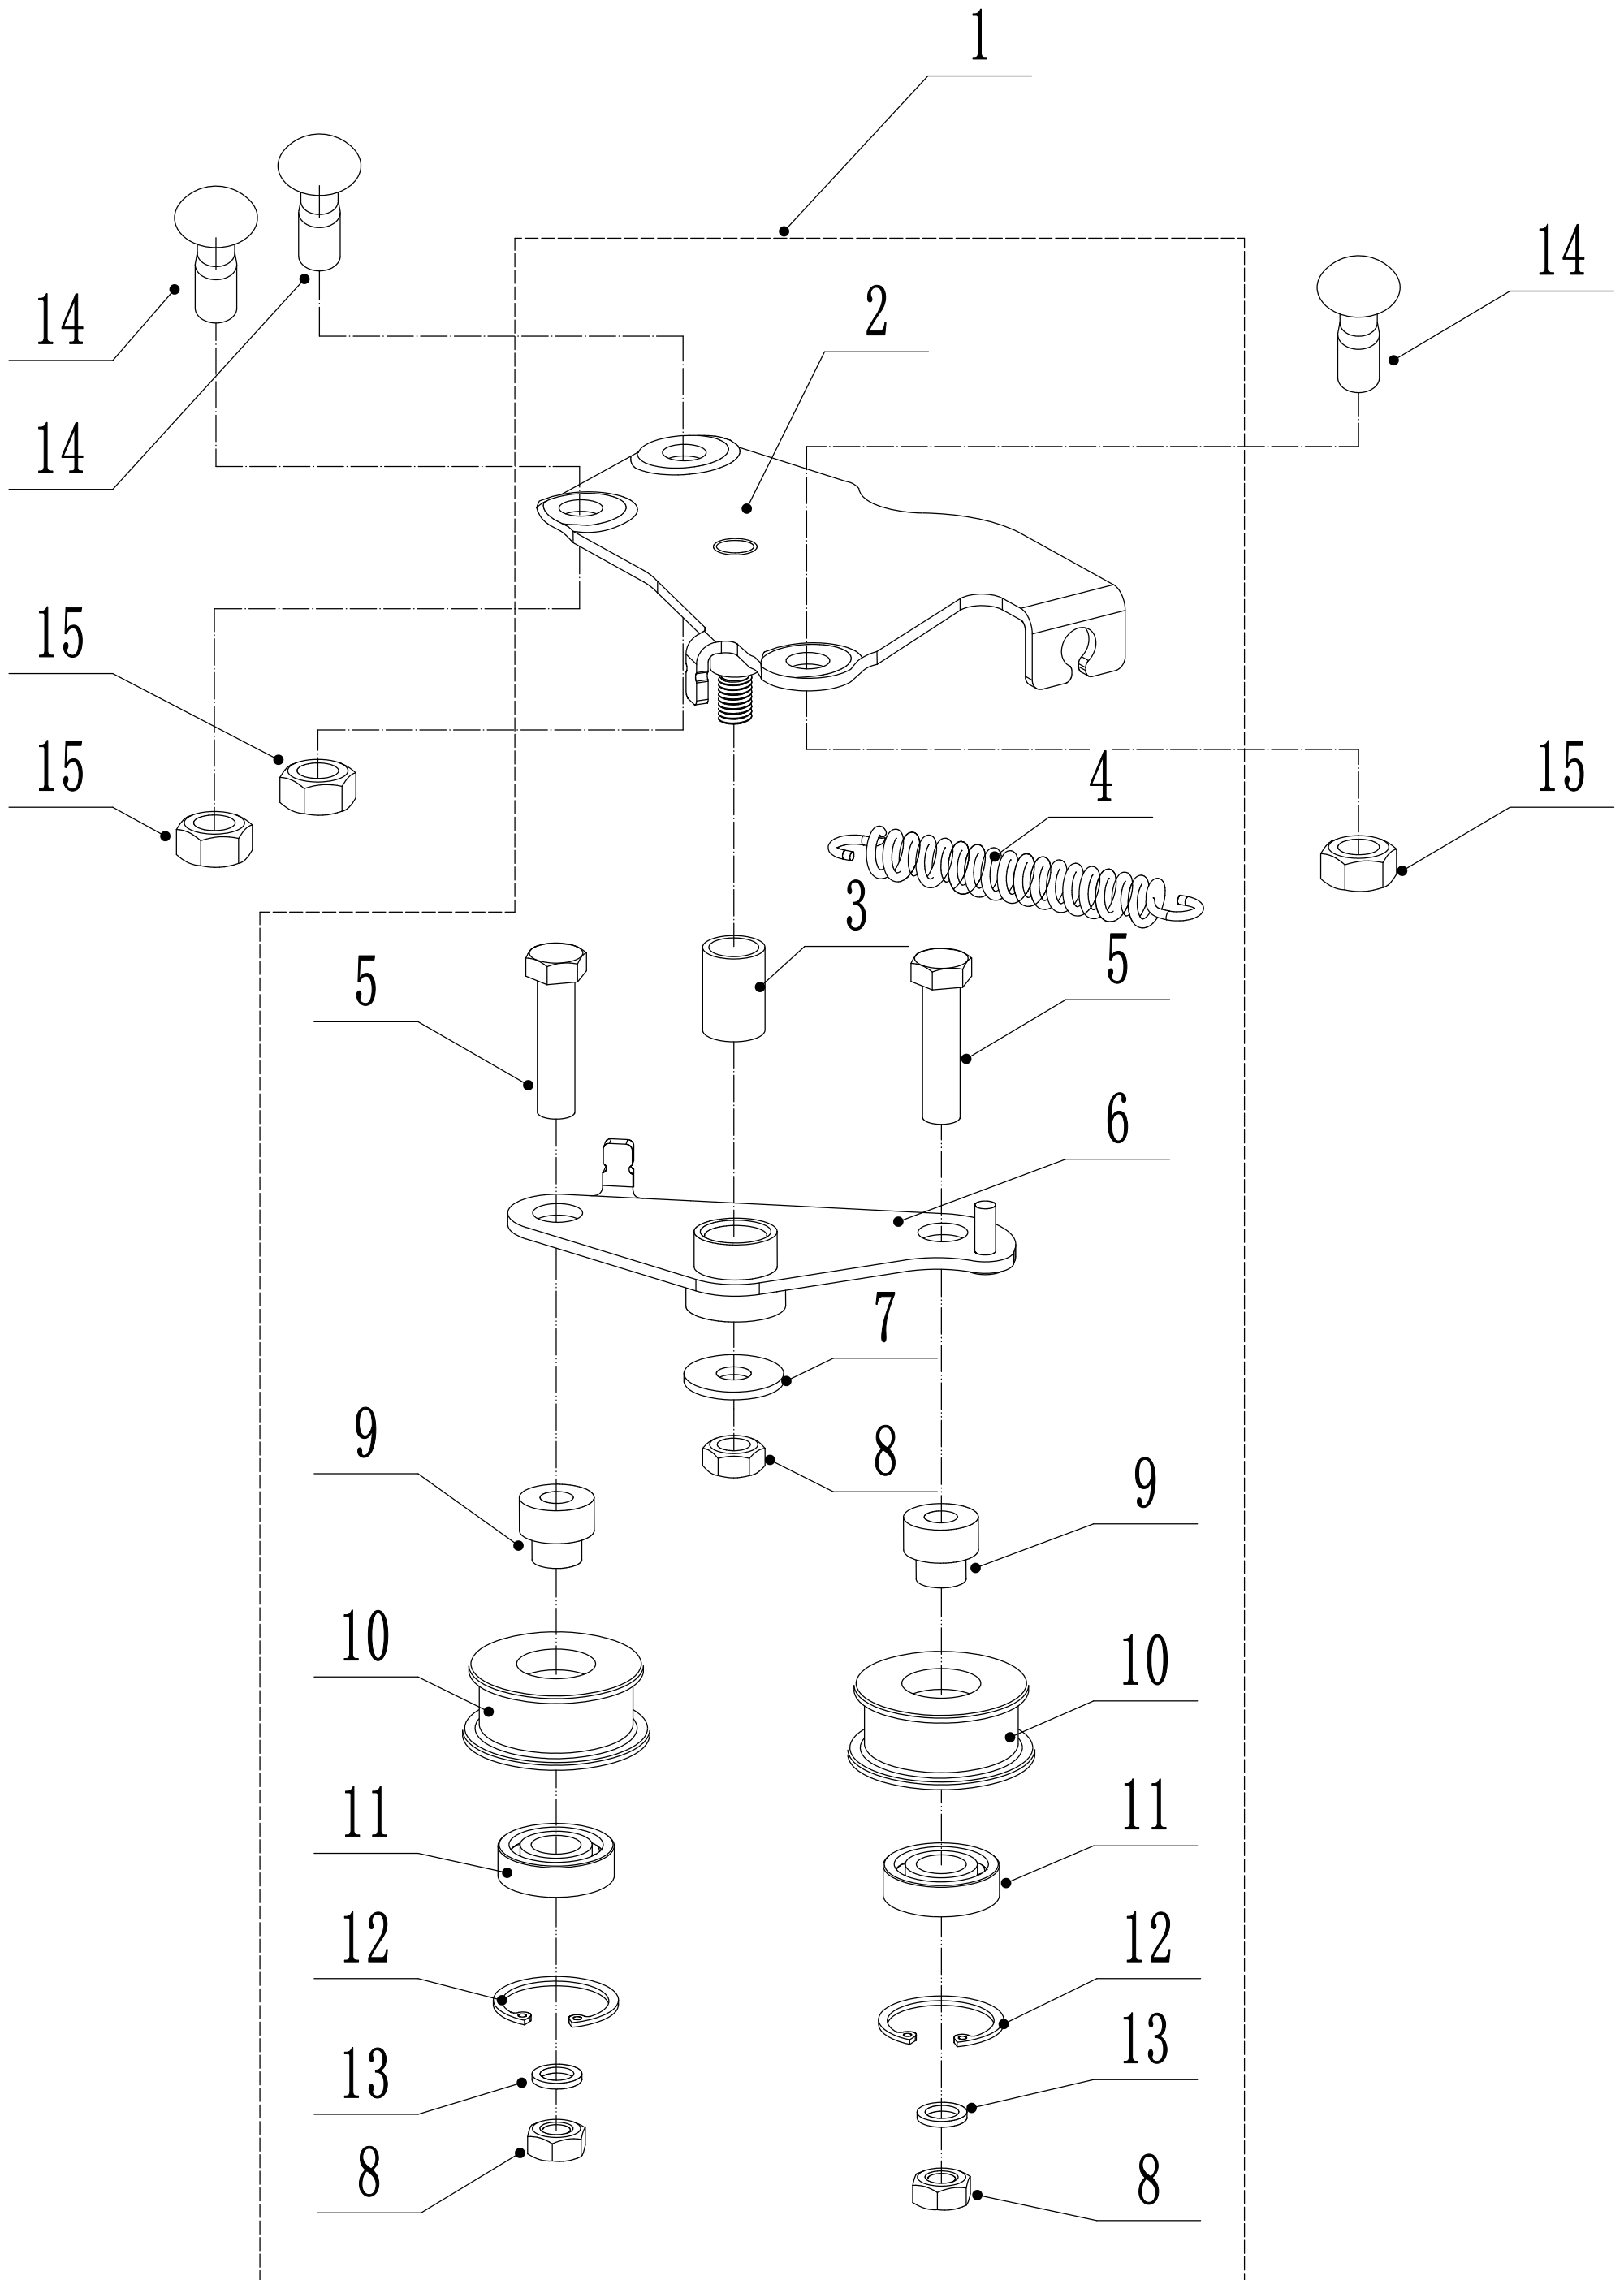

8 Variable Speed Pulley

Part 8 - Variable Speed Pulley Spare parts		
No.	ID Zboží	Název
1	Y095360	Belt Tensioner Assembly
2	5360129010/02	Tensional Arm Bracket
3	4820112010	Nylon Bush
4	4820114010	Tensional Spring
5	4820120010	Bolt
6	5360130010/02	Tensional Arm Weldment
7	0302008000	Washer - M8
8	0202008000	Lock Nut - M8
9	5360131020/02	Tensional Pulley Spacer
10	4820119010	Tensional Pulley
11	6001/2RZ	Bearing
12	0901028000	Internal Circlip - M28
13	0301008000	Plain Washer - M6
14	0107010025	Bolt - M10x25
15	0202010000	Lock Nut - M10