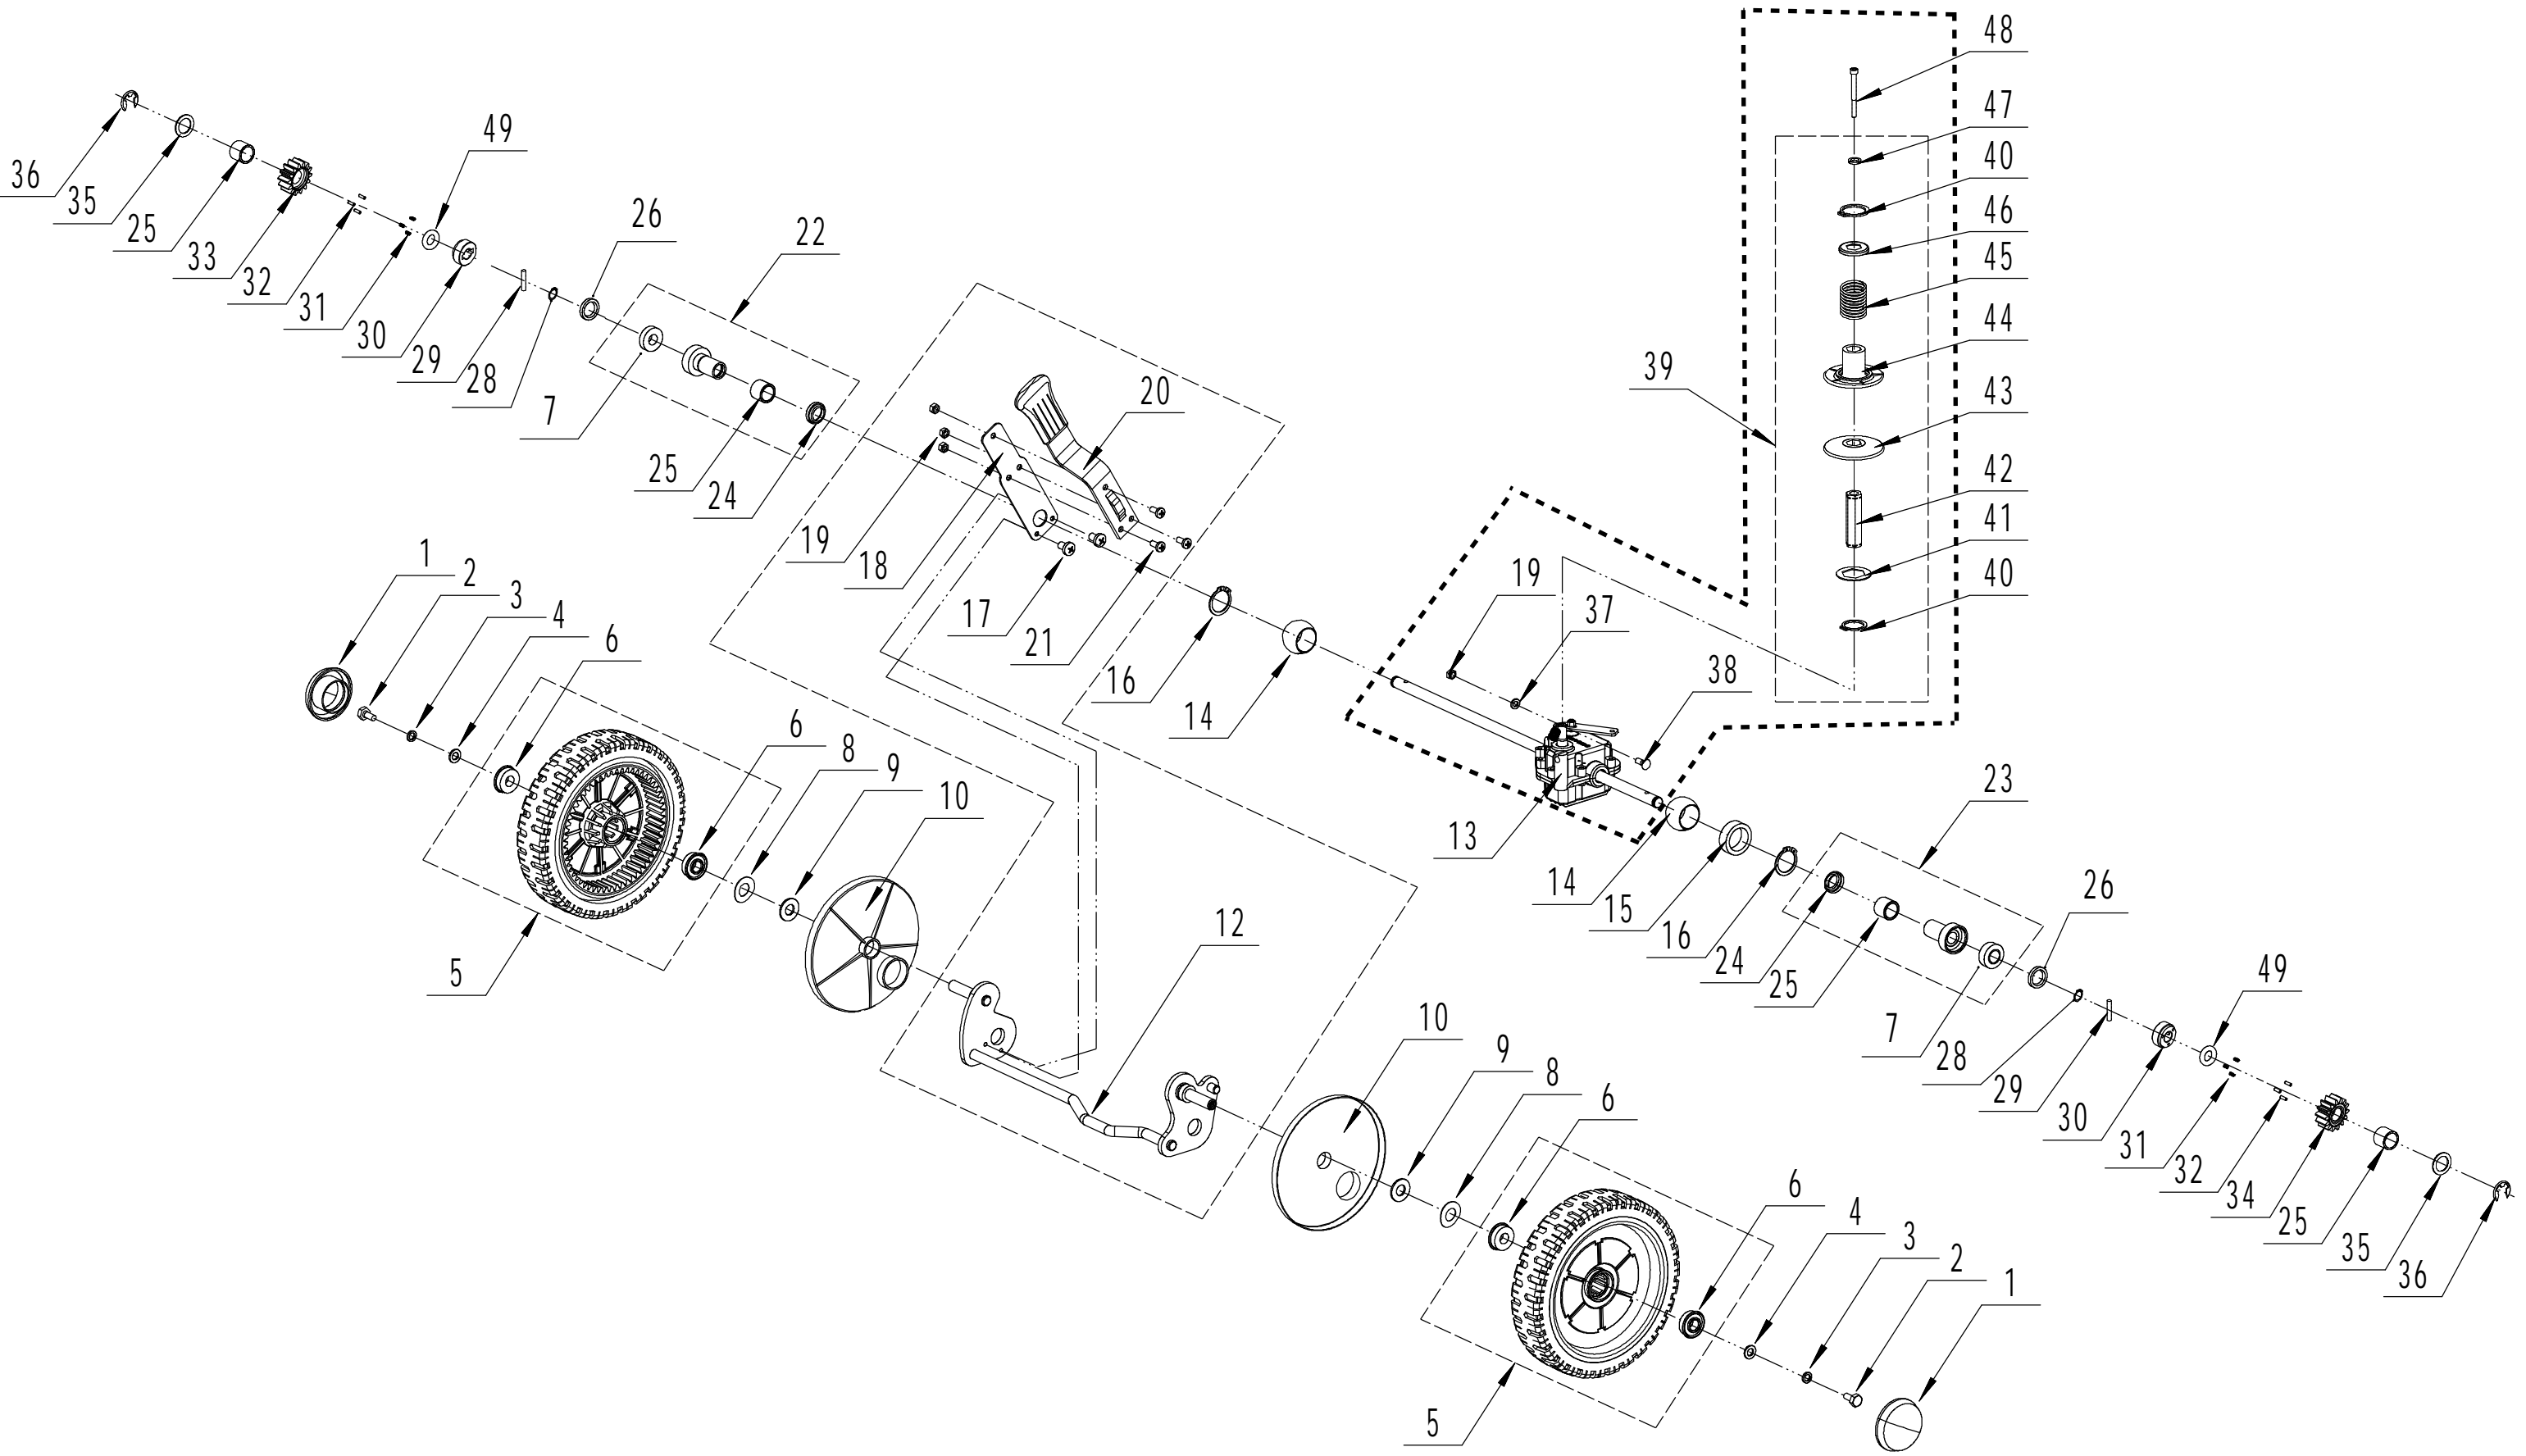

5 Rear axle

Part 5 - Rear Axle Spare parts

No.	ID Zboží	Název
1	5310214010	Wheel Cap
2	0101008015	Bolt - M8x15
3	0401008000	Spring Washer
4	0301008000	Flat Washer
5	5340309010/40	Wheel
6	5310213010	Bearing
7	R8-2RS	Bearing
8	5310211010/02	Spacer
9	5310210010/02	Wheel Axis Washer
10	5340312010	Anti-Dust Shield
12	5360301010/01	Rear Axle Weldment
13	Y20536V0P	Rear Transmission Assembly
14	5320328010	Nylon Spherical Bearing
15	4520313010/02	Rear Axle Partition
16	1001020000	Check Ring For Shaft
17	0113005008	Screw - M5x8
18	5360311010/22	Spring Of Adjustment Lever
19	0202006000	Lock Nut - M6
20	5360310010/40	Adjustment Lever
21	0101006014	Bolt - M6x14
22	Y065321	Right Bearing Assembly
23	Y065320	Left Bearing Assembly
24	5320327010	Dustproof Ring
25	5320326010P	Bearing
26	GM48S010000010	Spacer
28	1001012000	Check Ring For Shaft
29	HQ000100060	Pin For Ratchet
30	HQ000100050	Ratchet
31	HQ000100040	Spring
32	HQ000100030	Pin
33	HQ000100020	Right Drive Pinion
34	HQ000100010	Left Drive Pinion
35	5020311010/04	Friction Mat
36	1301009000	Check Ring
37	0301006000	Flat Washer
38	0107006014	Bolt - M6x14
39	Y115380	Speed Variator Assembly
40	1001017000	Check Ring For Shaft
41	4820320010/02	Inner Hex Washer
42	4820321010/02	Hex Adapter
43	5380309010	Lower Pulley Disc
44	5380308010	Active Pulley Disc
45	4820324010	Pressing Spring
46	4820325010/02	Spring Cap
47	0401005000	Spring Washer

No.	ID Zboží	Název
48	0103005055	Bolt - M5x55
49	1401025015	O Sealing Ring