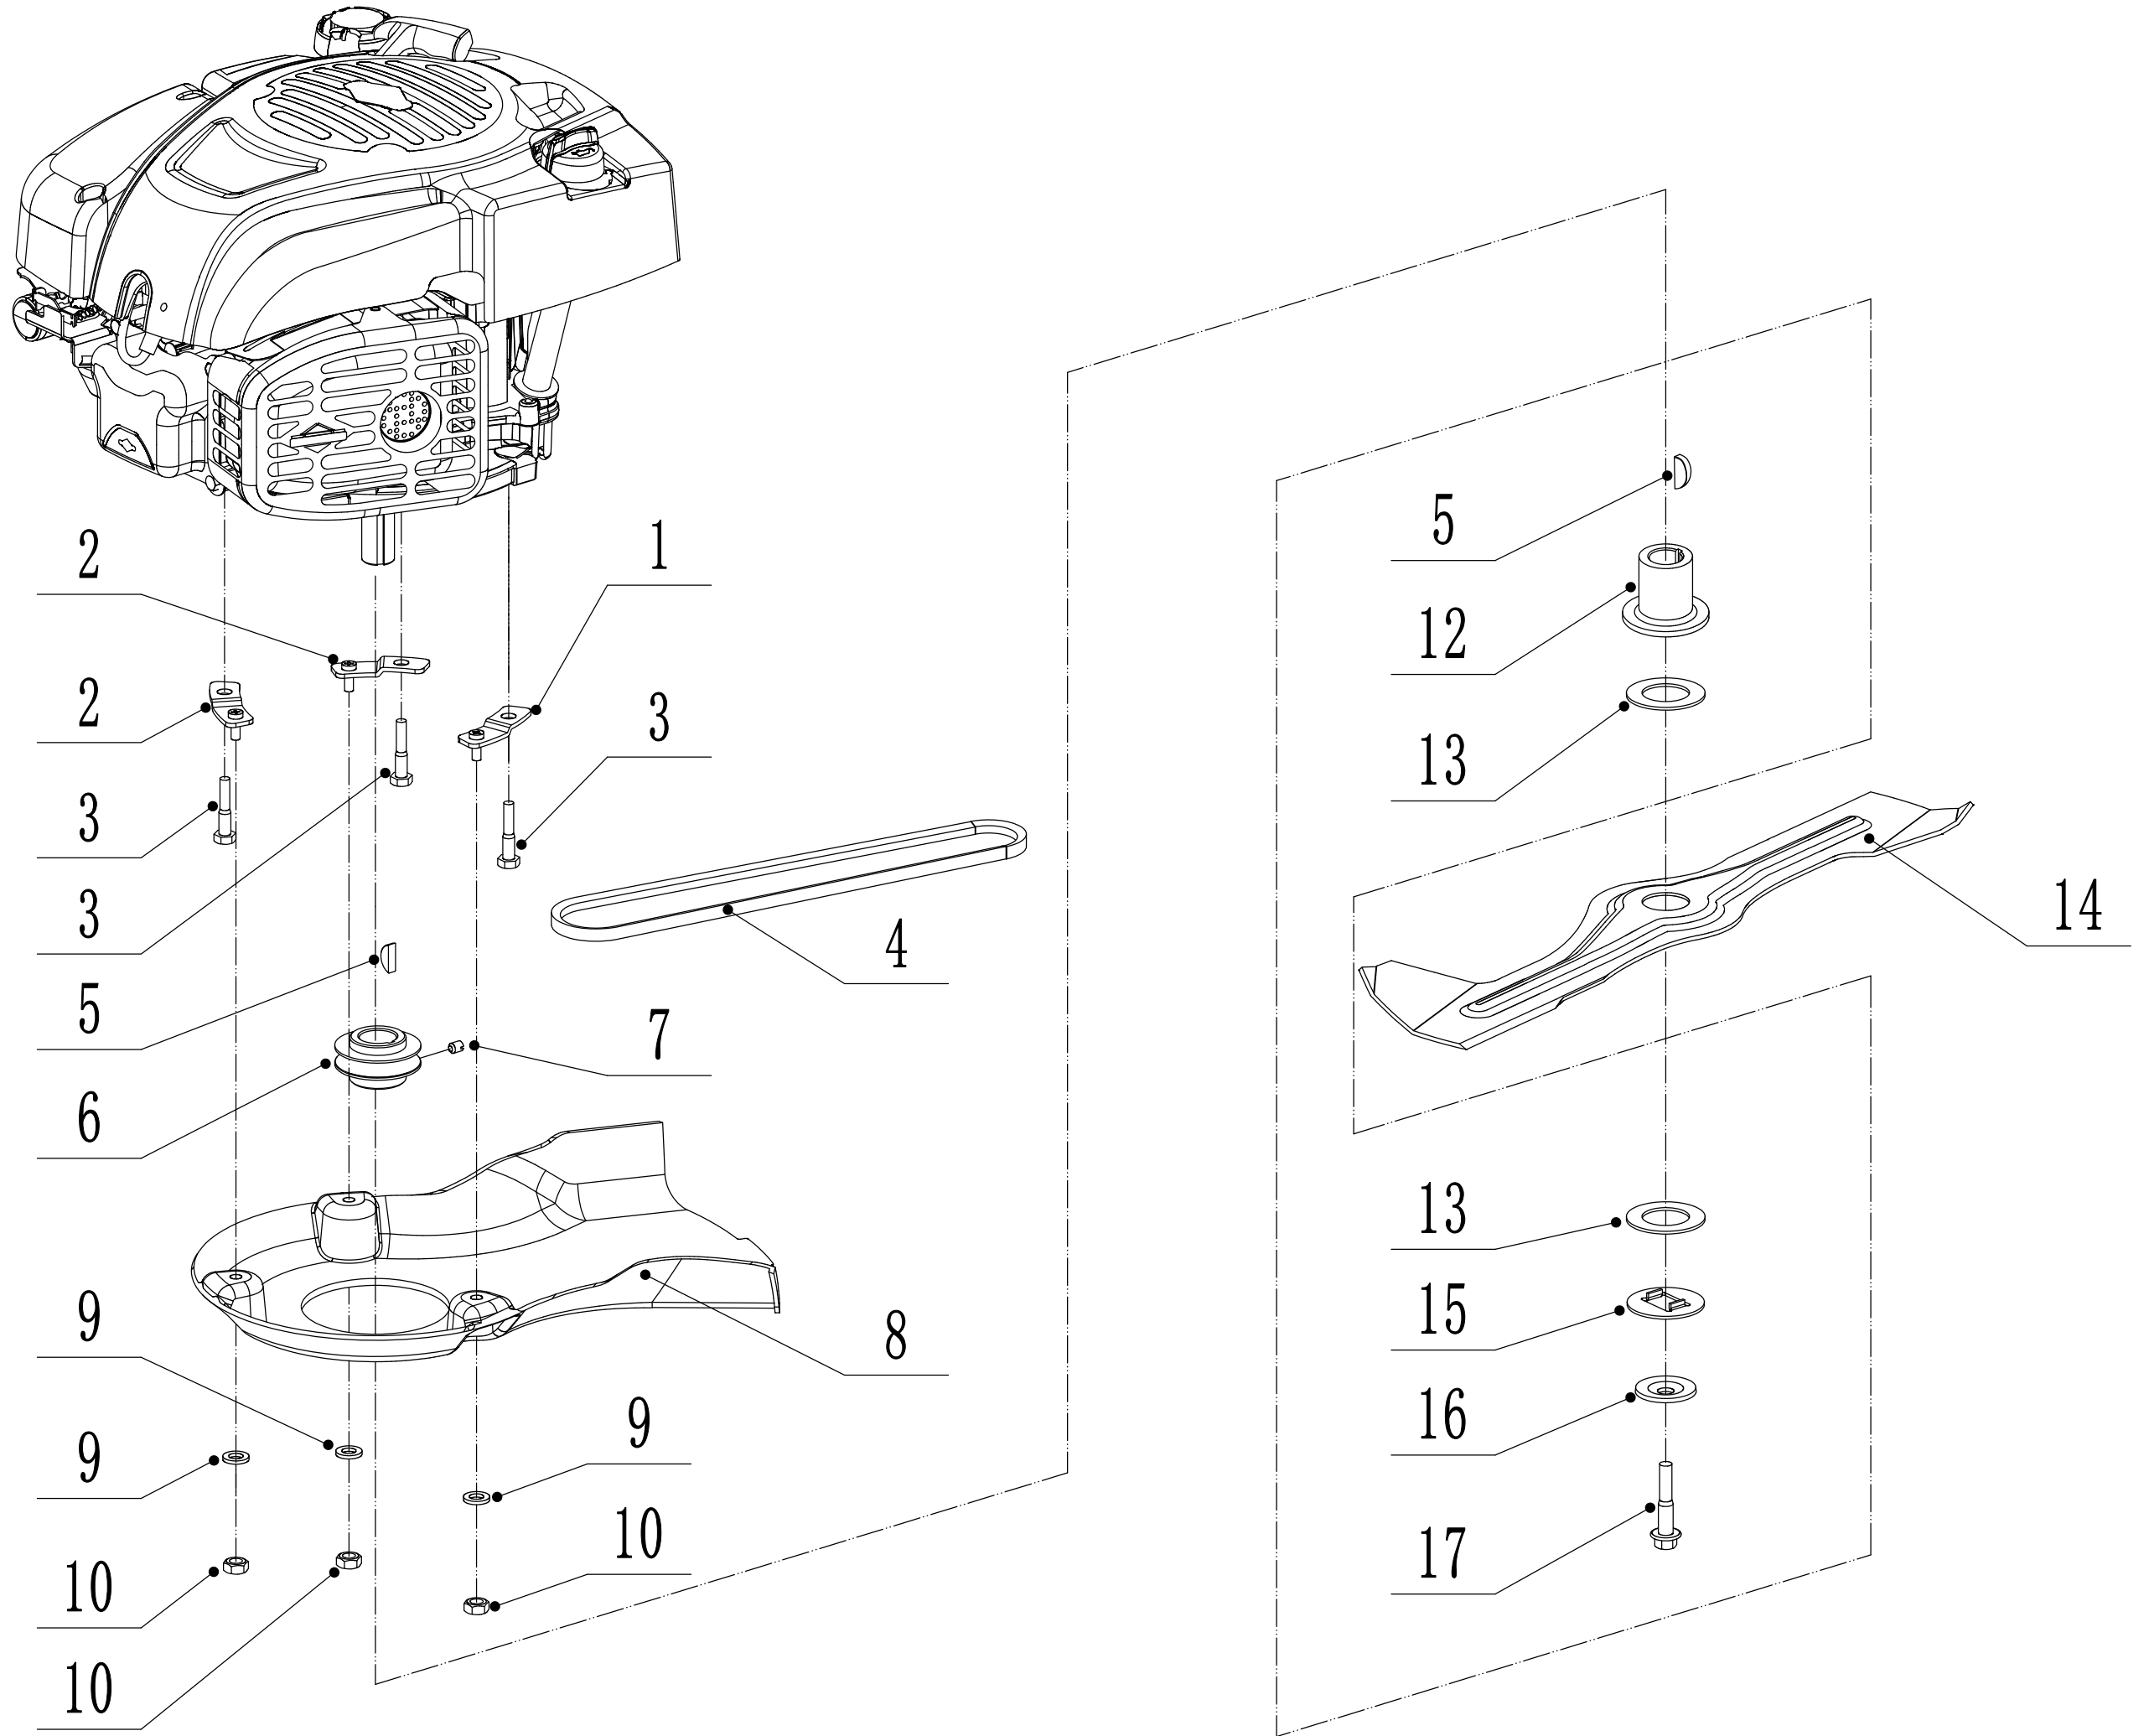

2 Main Body

Part 2 - Main Body Spare parts

No.	ID Zboží	Název
1	5360101010J/49	Chassis
2	0107006014	Bolt - M6x14
3	5020118010/02	Side Discharge Cover Bracket
4	5020120010/02	Side Discharge Cover Spring
5	5020119010	Side Discharge Cover Pivot
6	5360119012	Side Discharge Cover Kit
7	5360120010J	Side Discharge Deflector
8	0104006016	Screw - M6x16
9	5360123010/01	Graduator
11	0202006000	Lock Nut - M6
12	0102008016	Bolt - M8x16
13	0104005012	Screw - M5x12
14	AVSA000000040/22	Tooth Disc
15	5360125010K/40	Right Handle Bracket
16	0202005000	Lock Nut - M5
17	0202008000	Lock Nut - M8
18	5360122010C	Rubber Ring
19	0102006012	Bolt - M6x12
20	5360124030/49	Connector
21	5360115010	Mulching Plug
22	5360117010/02	Rod - Grass Bag Flap
23	5360118010	Spring - Grass Bag Flap
24	5360116010	Grass Bag Flap
25	0106004009	Screw - ST4.2x9.5
26	5360105010D/49	Baffle
27	5360124010K/40	Left Handle Bracket
28	5360127010	Trailing Flap
29	5360126010/02	Pivot - Trailing Flap
30	5320114020/01	Upper Bearing Bracket
31	5320333010	Spring Clip
32	0301010000	Plain Washer - M10
33	5360308010/40	Connector Rod
34	5320332010/01	Connecting Rod Spring
35	4560109012	Spring Bracket
36	0204006000	Lock Nut - M6

3 Blade System

Part 3 - Blade System Spare parts		
No.	ID Zboží	Název
1	5360111010/02	Engine Washer 1
2	5360112010/02	Engine Washer 2
3	5320115010	Screw - 3/8x16x25
4	VB53V10/850S	Belt - V10x850 (30°)
5	4510401010	Key
6	4560402040/02	Engine Pulley
7	0105006006	Screw - M6x6
8	5360113010	Belt Shield
9	0302006000	Plain Washer - M6
10	0202006000	Lock Nut - M6
12	5320404020/02	Adapter
13	5310402010	Friction Disc
14	5310403010A/32	Blade
15	5310404010/02	Locking Disc
16	5310406010/04	Spring Washer
17	5320405011	Blade Bolt - 3/8x24x55