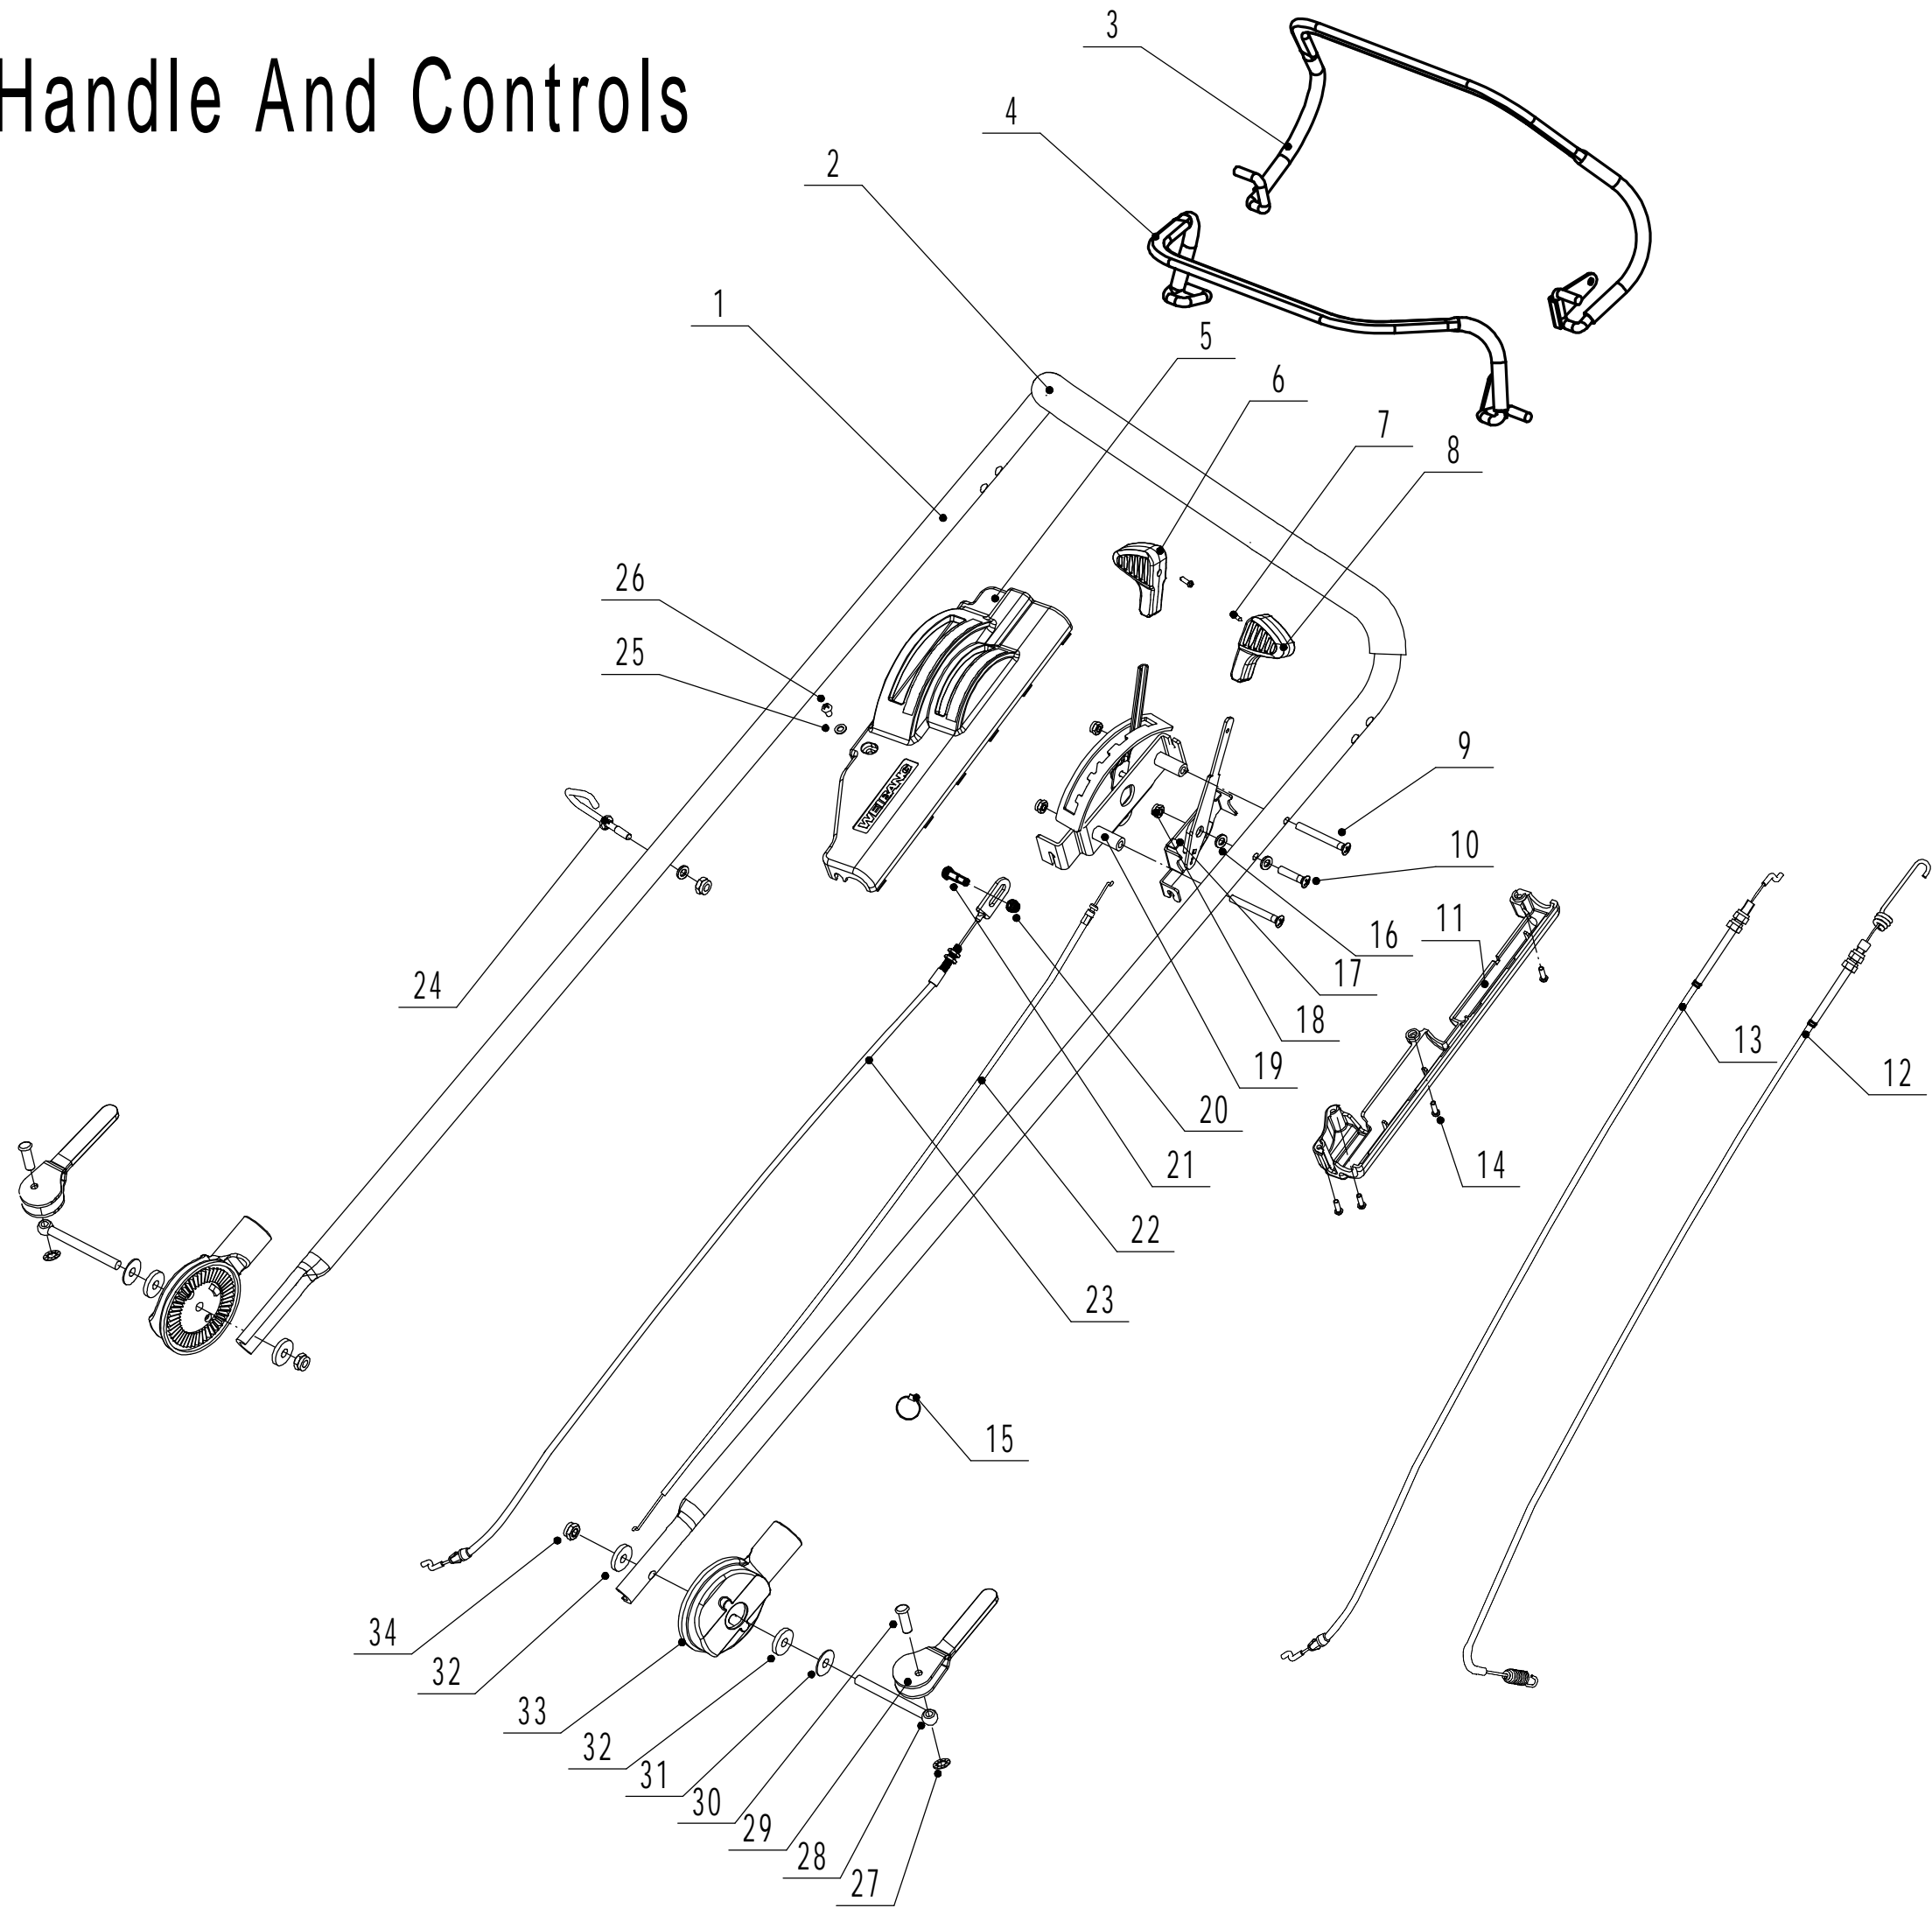

6 Handle And Controls

Part 6 - Handle and Controls Spare parts		
No.	ID Zboží	Název
1	GM53C01000001B/49	Handle
2	GM56E010000082	Handle Sheath
3	5320511030S/40	Clutch Lever
4	5320503020S/40	OPC Lever
5	5020501030S	Control Cover - Upper
6	5380508010	Speed Control Grip
7	0106003013	Screw - ST2.9x13
8	5380510010	Throttle Control Grip
9	0108006060	Screw - M6x60
10	0108006050	Screw - M6x50
11	5020501040S	Control Box Lower Cover
12	LH194-1225	Clutch Cable
13	BS120-1180	OPC Cable (Engine Brake)
14	0113040018	Screw
15	ZD8/200	Cable tie
16	0301006000	Washer - M6
17	5380512010	Throttle Control Bracket
18	0202006000	Lock Nut - M6
19	5360505010K	Speed Control Bracket
20	0202005000	Lock Nut - M5
21	5360506011	Speed Control Cable bolt
22	YM72-1115-A	Throttle Cable
23	TX130-1060-A	Speed Control Cable
24	4510511010/01	Hook - Starter Rope
25	0301005000	Washer - M5
26	0104005012	Screw - M5x12
27	4510114030	Fix Cap
28	GM48S000000100	Connecting Bolt
29	GM56A100400000	Lock Lever
30	0801008025	Axis Pin - 8x25
31	GM56A100000040/04	Spacer
32	GM56A100000050/01	Spacer
33	GM48S030200000	Tooth Disc Kit
34	0203008000	Lock Nut - M8