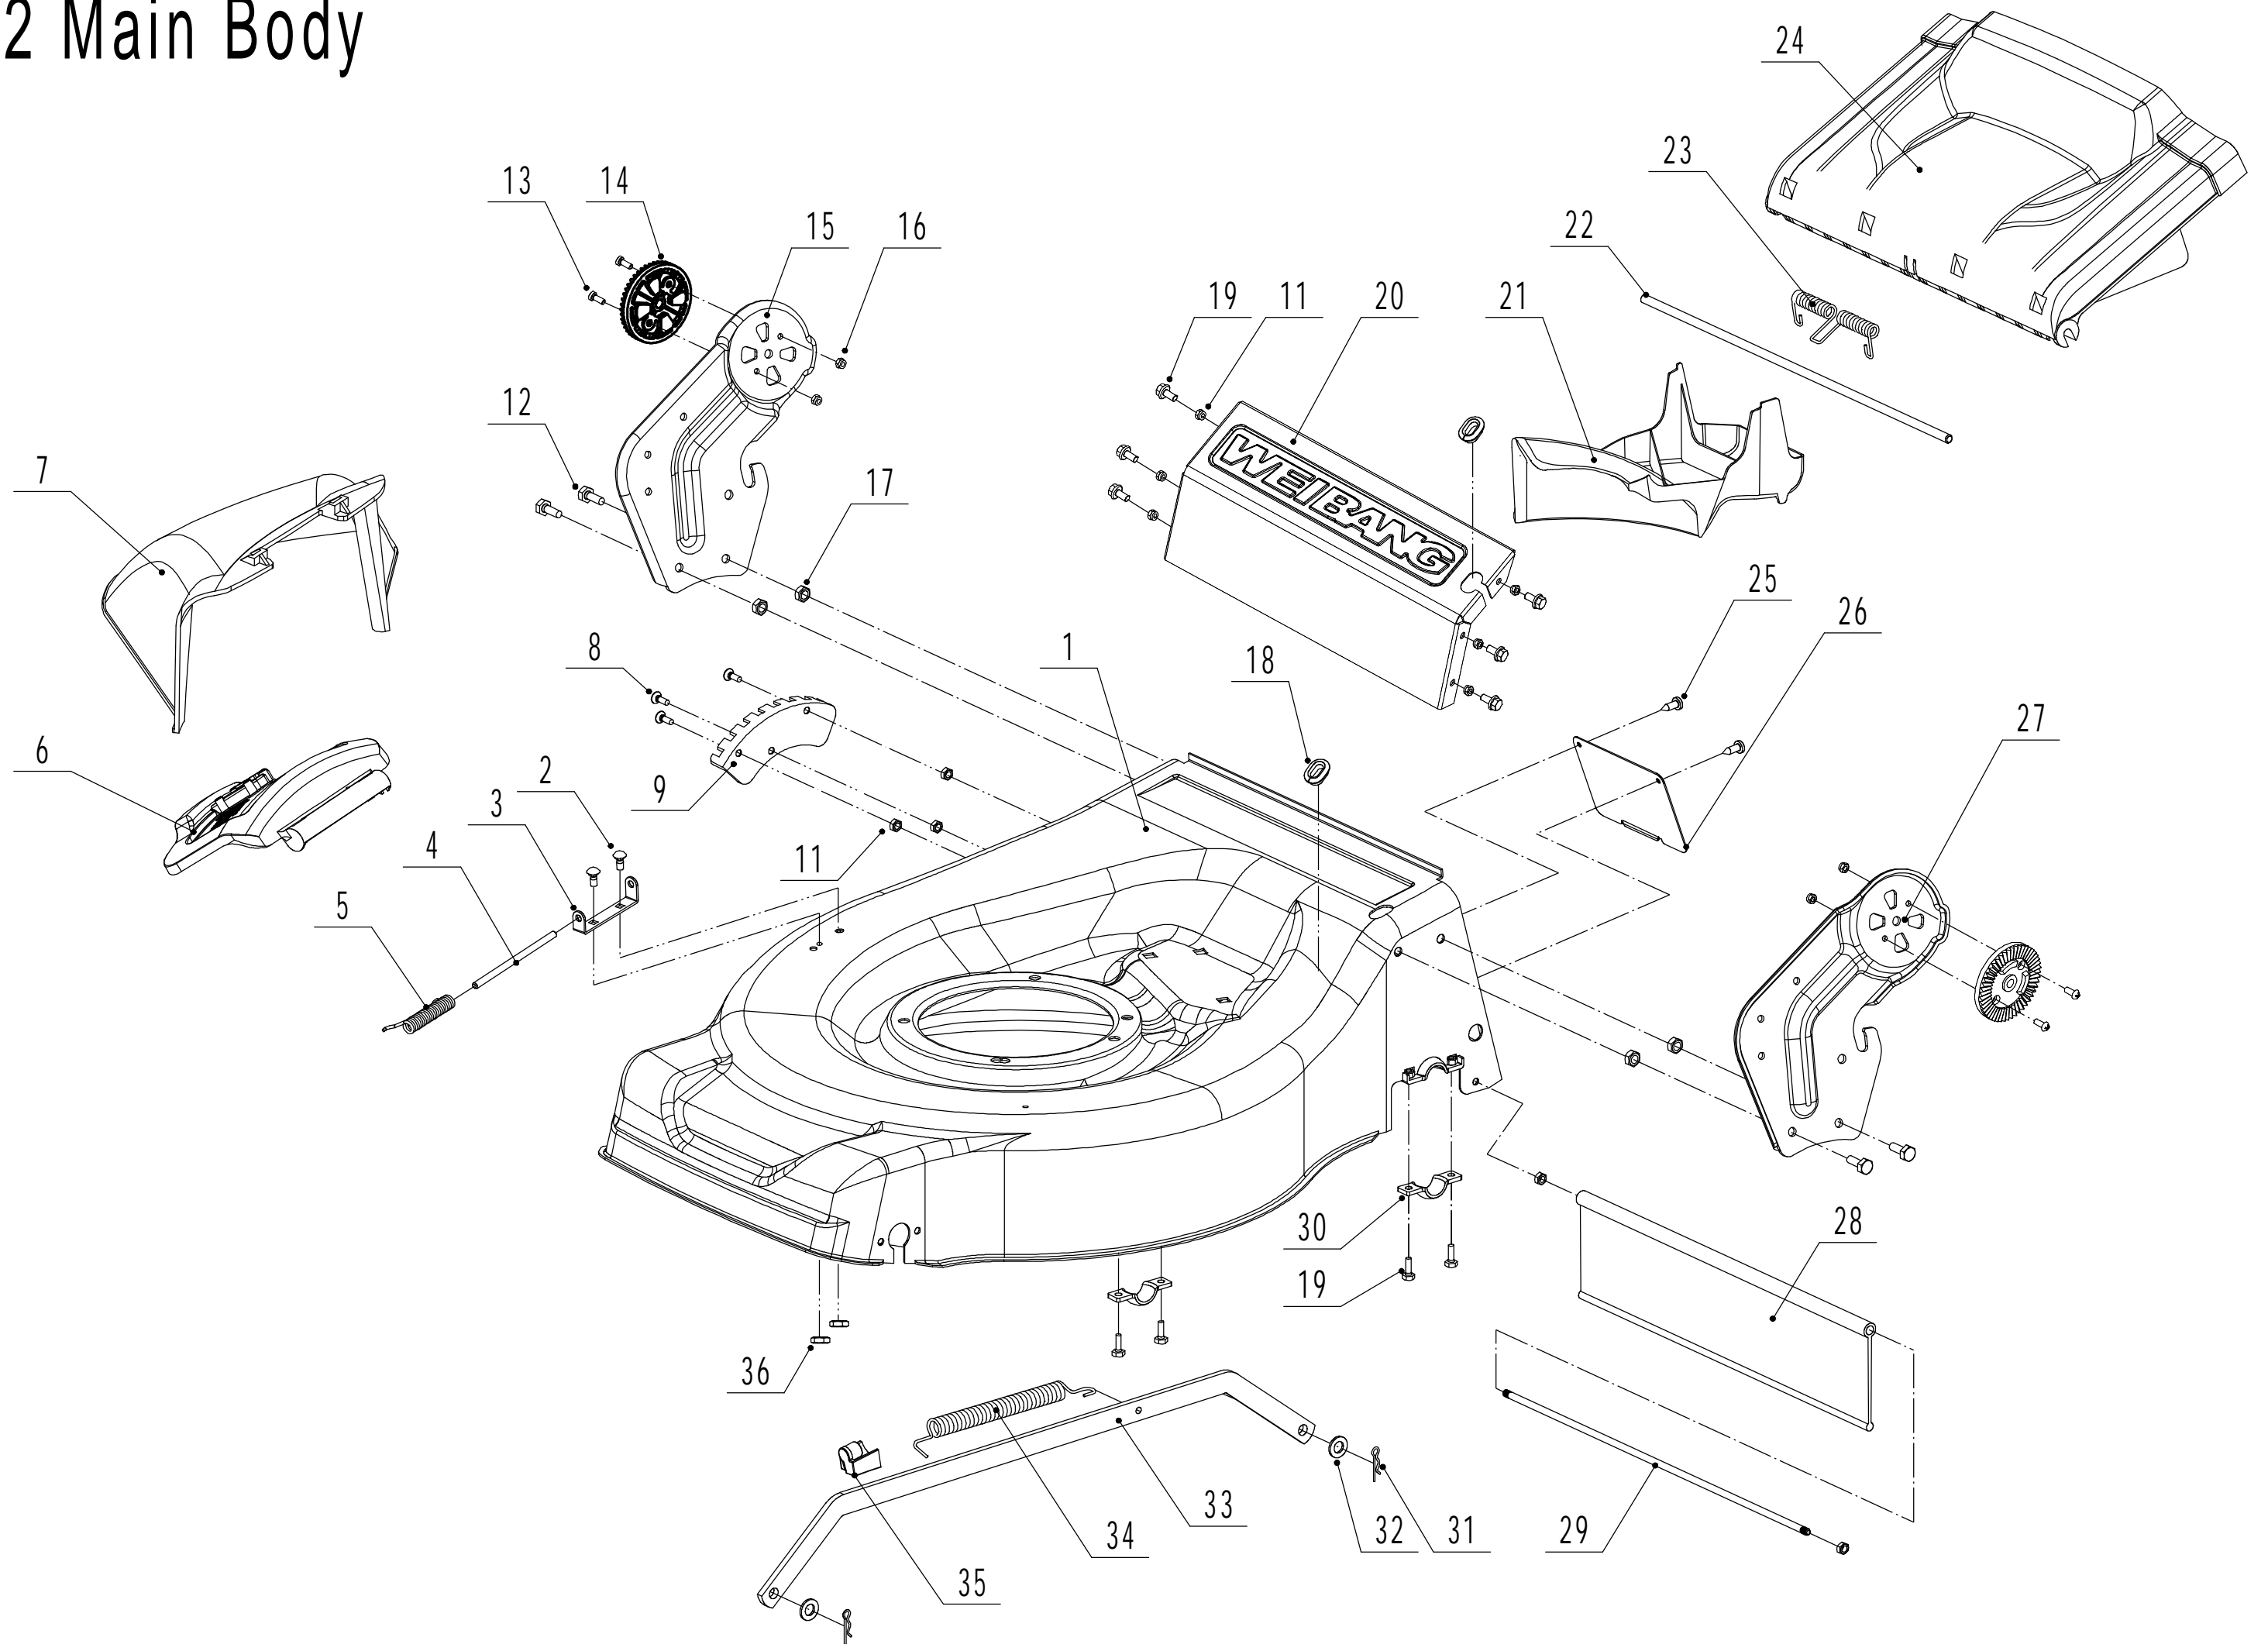

2 Main Body

Part 2 - Main Body Spare parts

No.	ID Zboží	Název
1	5360101010J/49	Chassis
2	0107006014	Bolt - M6x14
3	5020118010/02	Side Discharge Cover Bracket
4	5020120010/02	Side Discharge Cover Spring
5	5020119010	Side Discharge Cover Pivot
6	5360119012	Side Discharge Cover Kit
7	5360120010J	Side Discharge Deflector
8	0104006016	Screw - M6x16
9	5360123010/01	Graduator
11	0202006000	Lock Nut - M6
12	0102008016	Bolt - M8x16
13	0104005012	Screw - M5x12
14	AVSA000000040/22	Tooth Disc
15	5360125010K/40	Right Handle Bracket
16	0202005000	Lock Nut - M5
17	0202008000	Lock Nut - M8
18	5360122010C	Rubber Ring
19	0102006012	Bolt - M6x12
20	5360124030/49	Connector
21	5360115010	Mulching Plug
22	5360117010/02	Rod - Grass Bag Flap
23	5360118010	Spring - Grass Bag Flap
24	5360116010	Grass Bag Flap
25	0106004009	Screw - ST4.2x9.5
26	5360105010D/49	Baffle
27	5360124010K/40	Left Handle Bracket
28	5360127010	Trailing Flap
29	5360126010/02	Pivot - Trailing Flap
30	5320114020/01	Upper Bearing Bracket
31	5320333010	Spring Clip
32	0301010000	Plain Washer - M10
33	5360308010/40	Connector Rod
34	5320332010/01	Connecting Rod Spring
35	4560109012	Spring Bracket
36	0204006000	Lock Nut - M6

3 Blade System

Part 3 - Blade System Spare parts		
No.	ID Zboží	Název
1	5360111010/02	Engine Washer 1
2	5360112010/02	Engine Washer 2
3	5320115010	Screw - 3/8x16x25
4	VB53V10/850S	Belt - V10x850 (30°)
5	4510401010	Key
6	4560402040/02	Engine Pulley
7	0105006006	Screw - M6x6
8	5360113010	Belt Shield
9	0302006000	Plain Washer - M6
10	0202006000	Lock Nut - M6
12	5320404020/02	Adapter
13	5310402010	Friction Disc
14	5310403010A/32	Blade
15	5310404010/02	Locking Disc
16	5310406010/04	Spring Washer
17	5320405011	Blade Bolt - 3/8x24x55