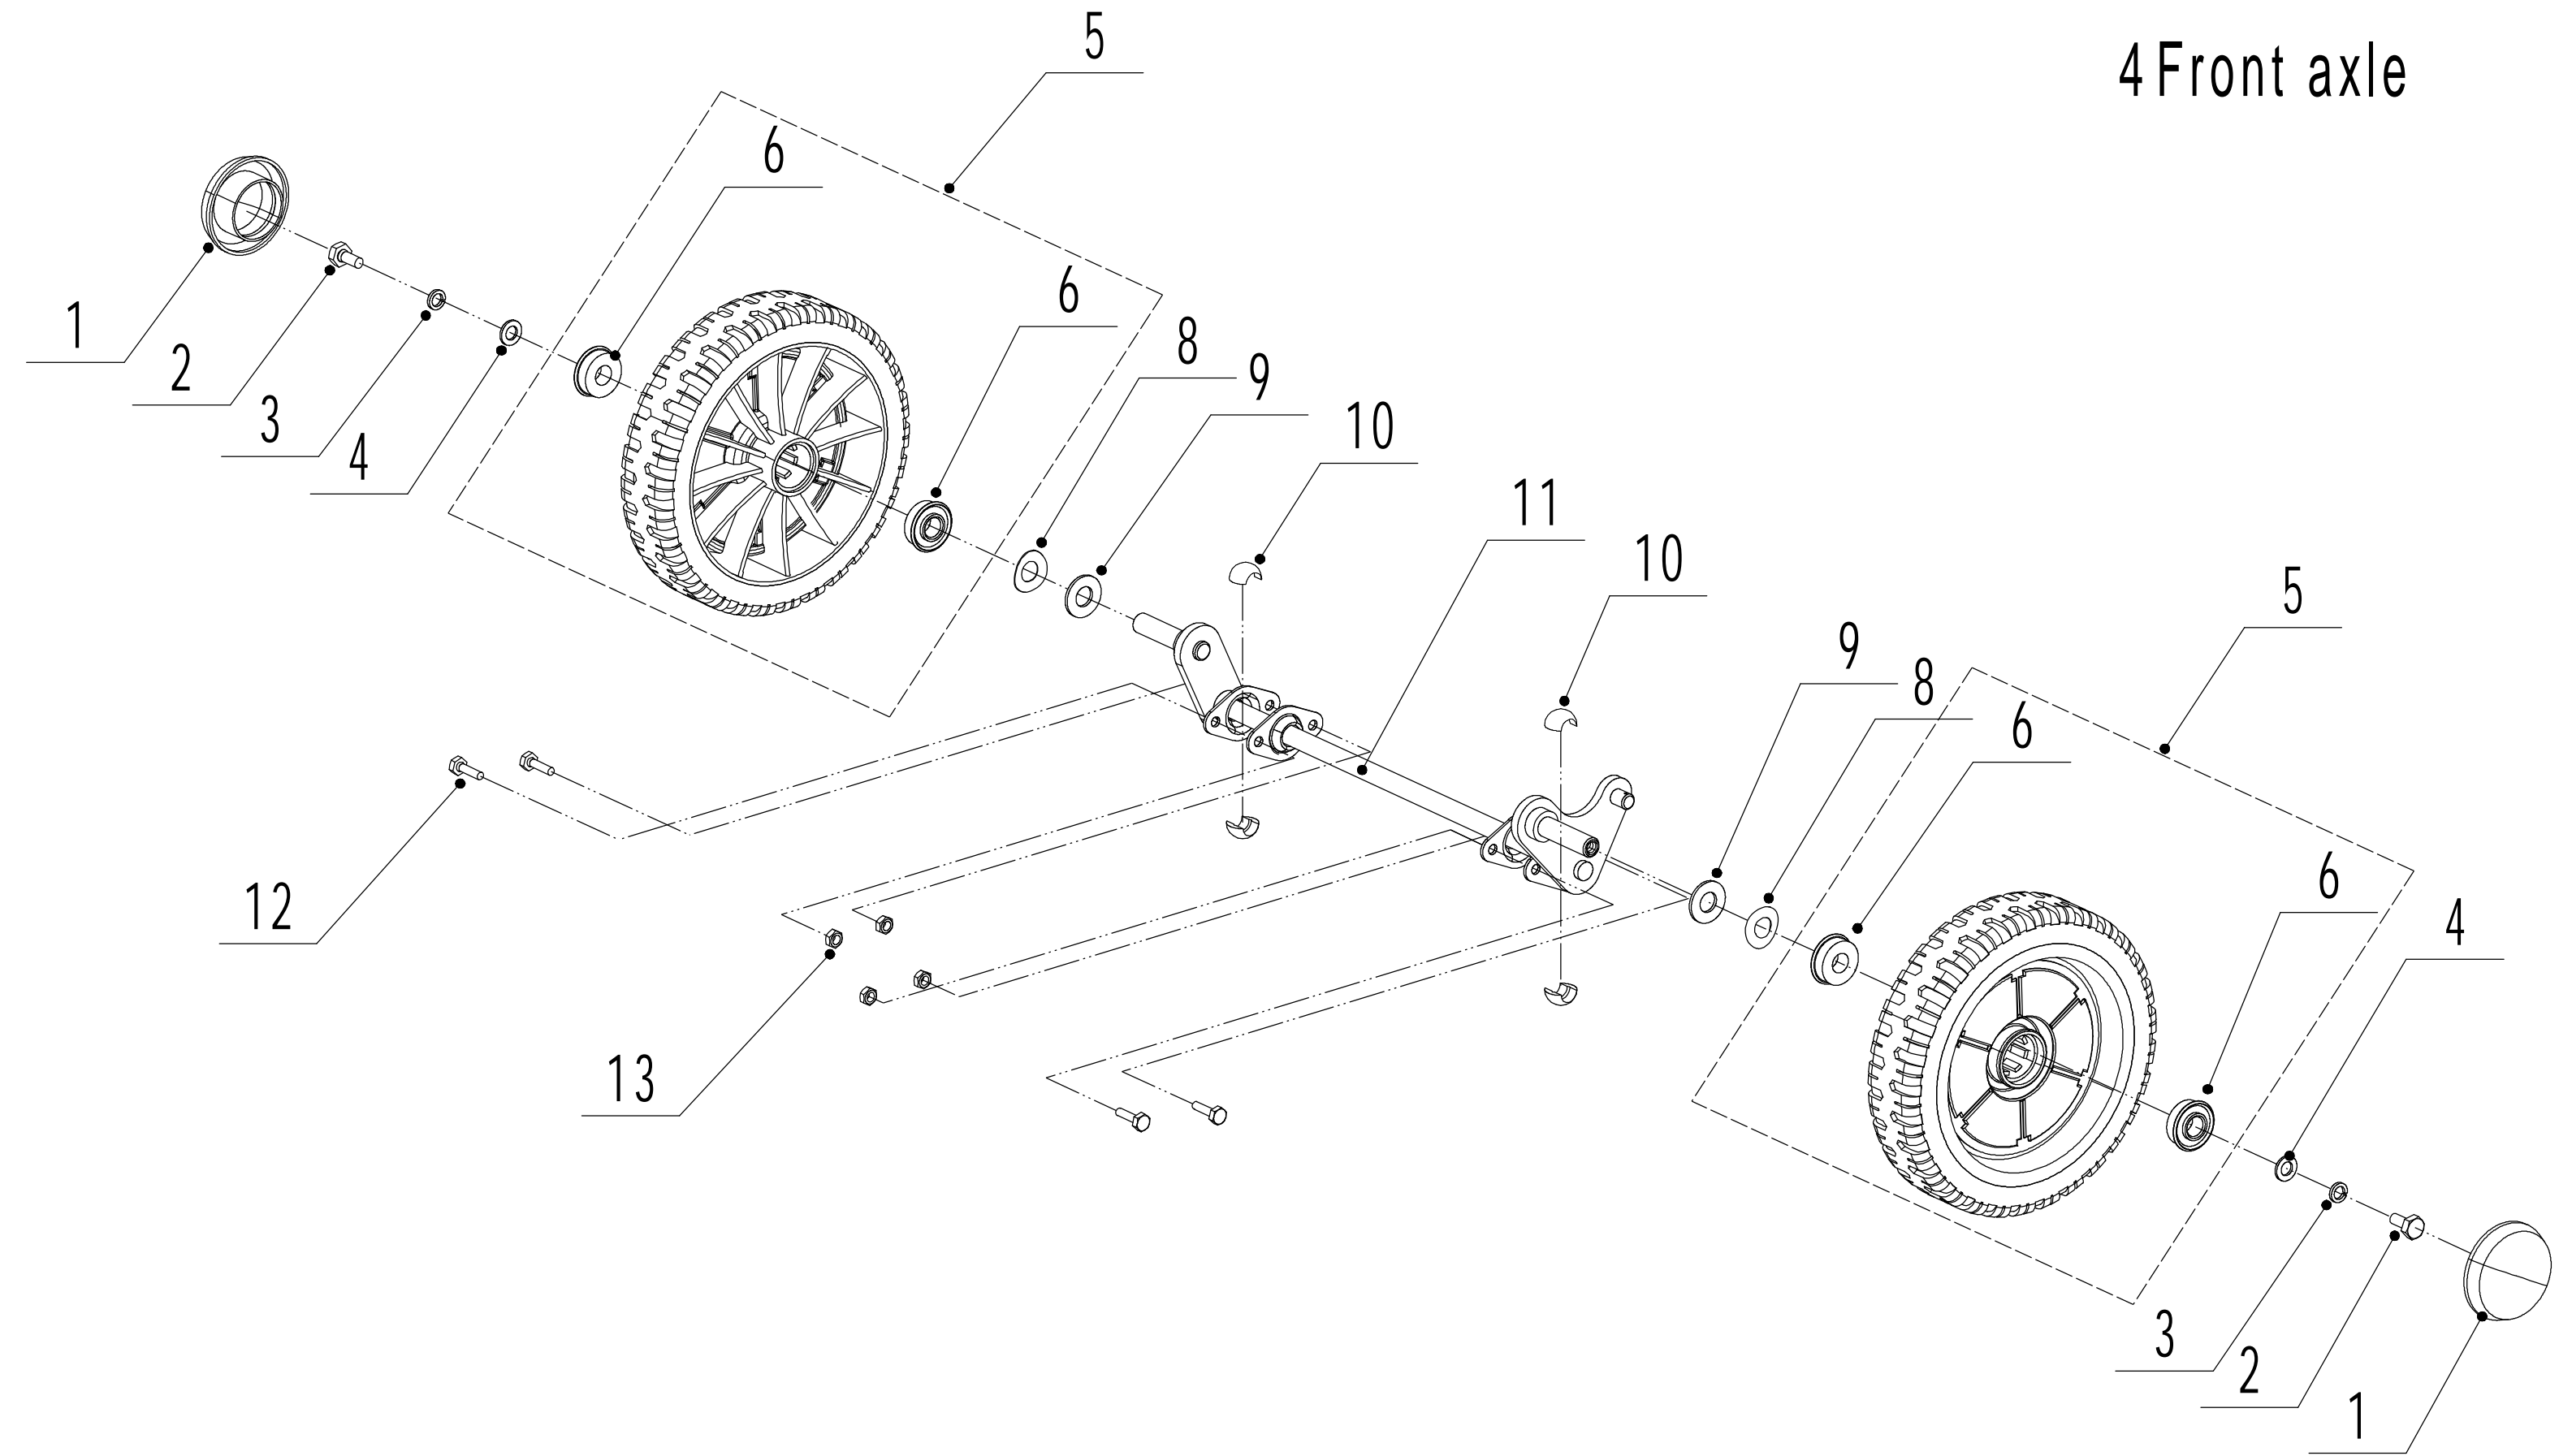

4 Front axle

Part 4 - front axle Spare parts		
No.	ID Zboží	Název
1	5310214010	Wheel Cap
2	0101008015	Bolt - M8x15
3	0401008000	Spring Washer - M8
4	0301008000	Flat Washer
5	5310212010/40	Wheel - 8"
6	5310213010	WEIBANG Bearing
8	5310211010/02	Spacer
9	5310210010/02	Plain Washer
10	5310209010	Spherical Bearing
11	5360201010/01	Front Axle Weldment
12	0102006016	Bolt - M6x16
13	0202006000	Lock Nut - M6