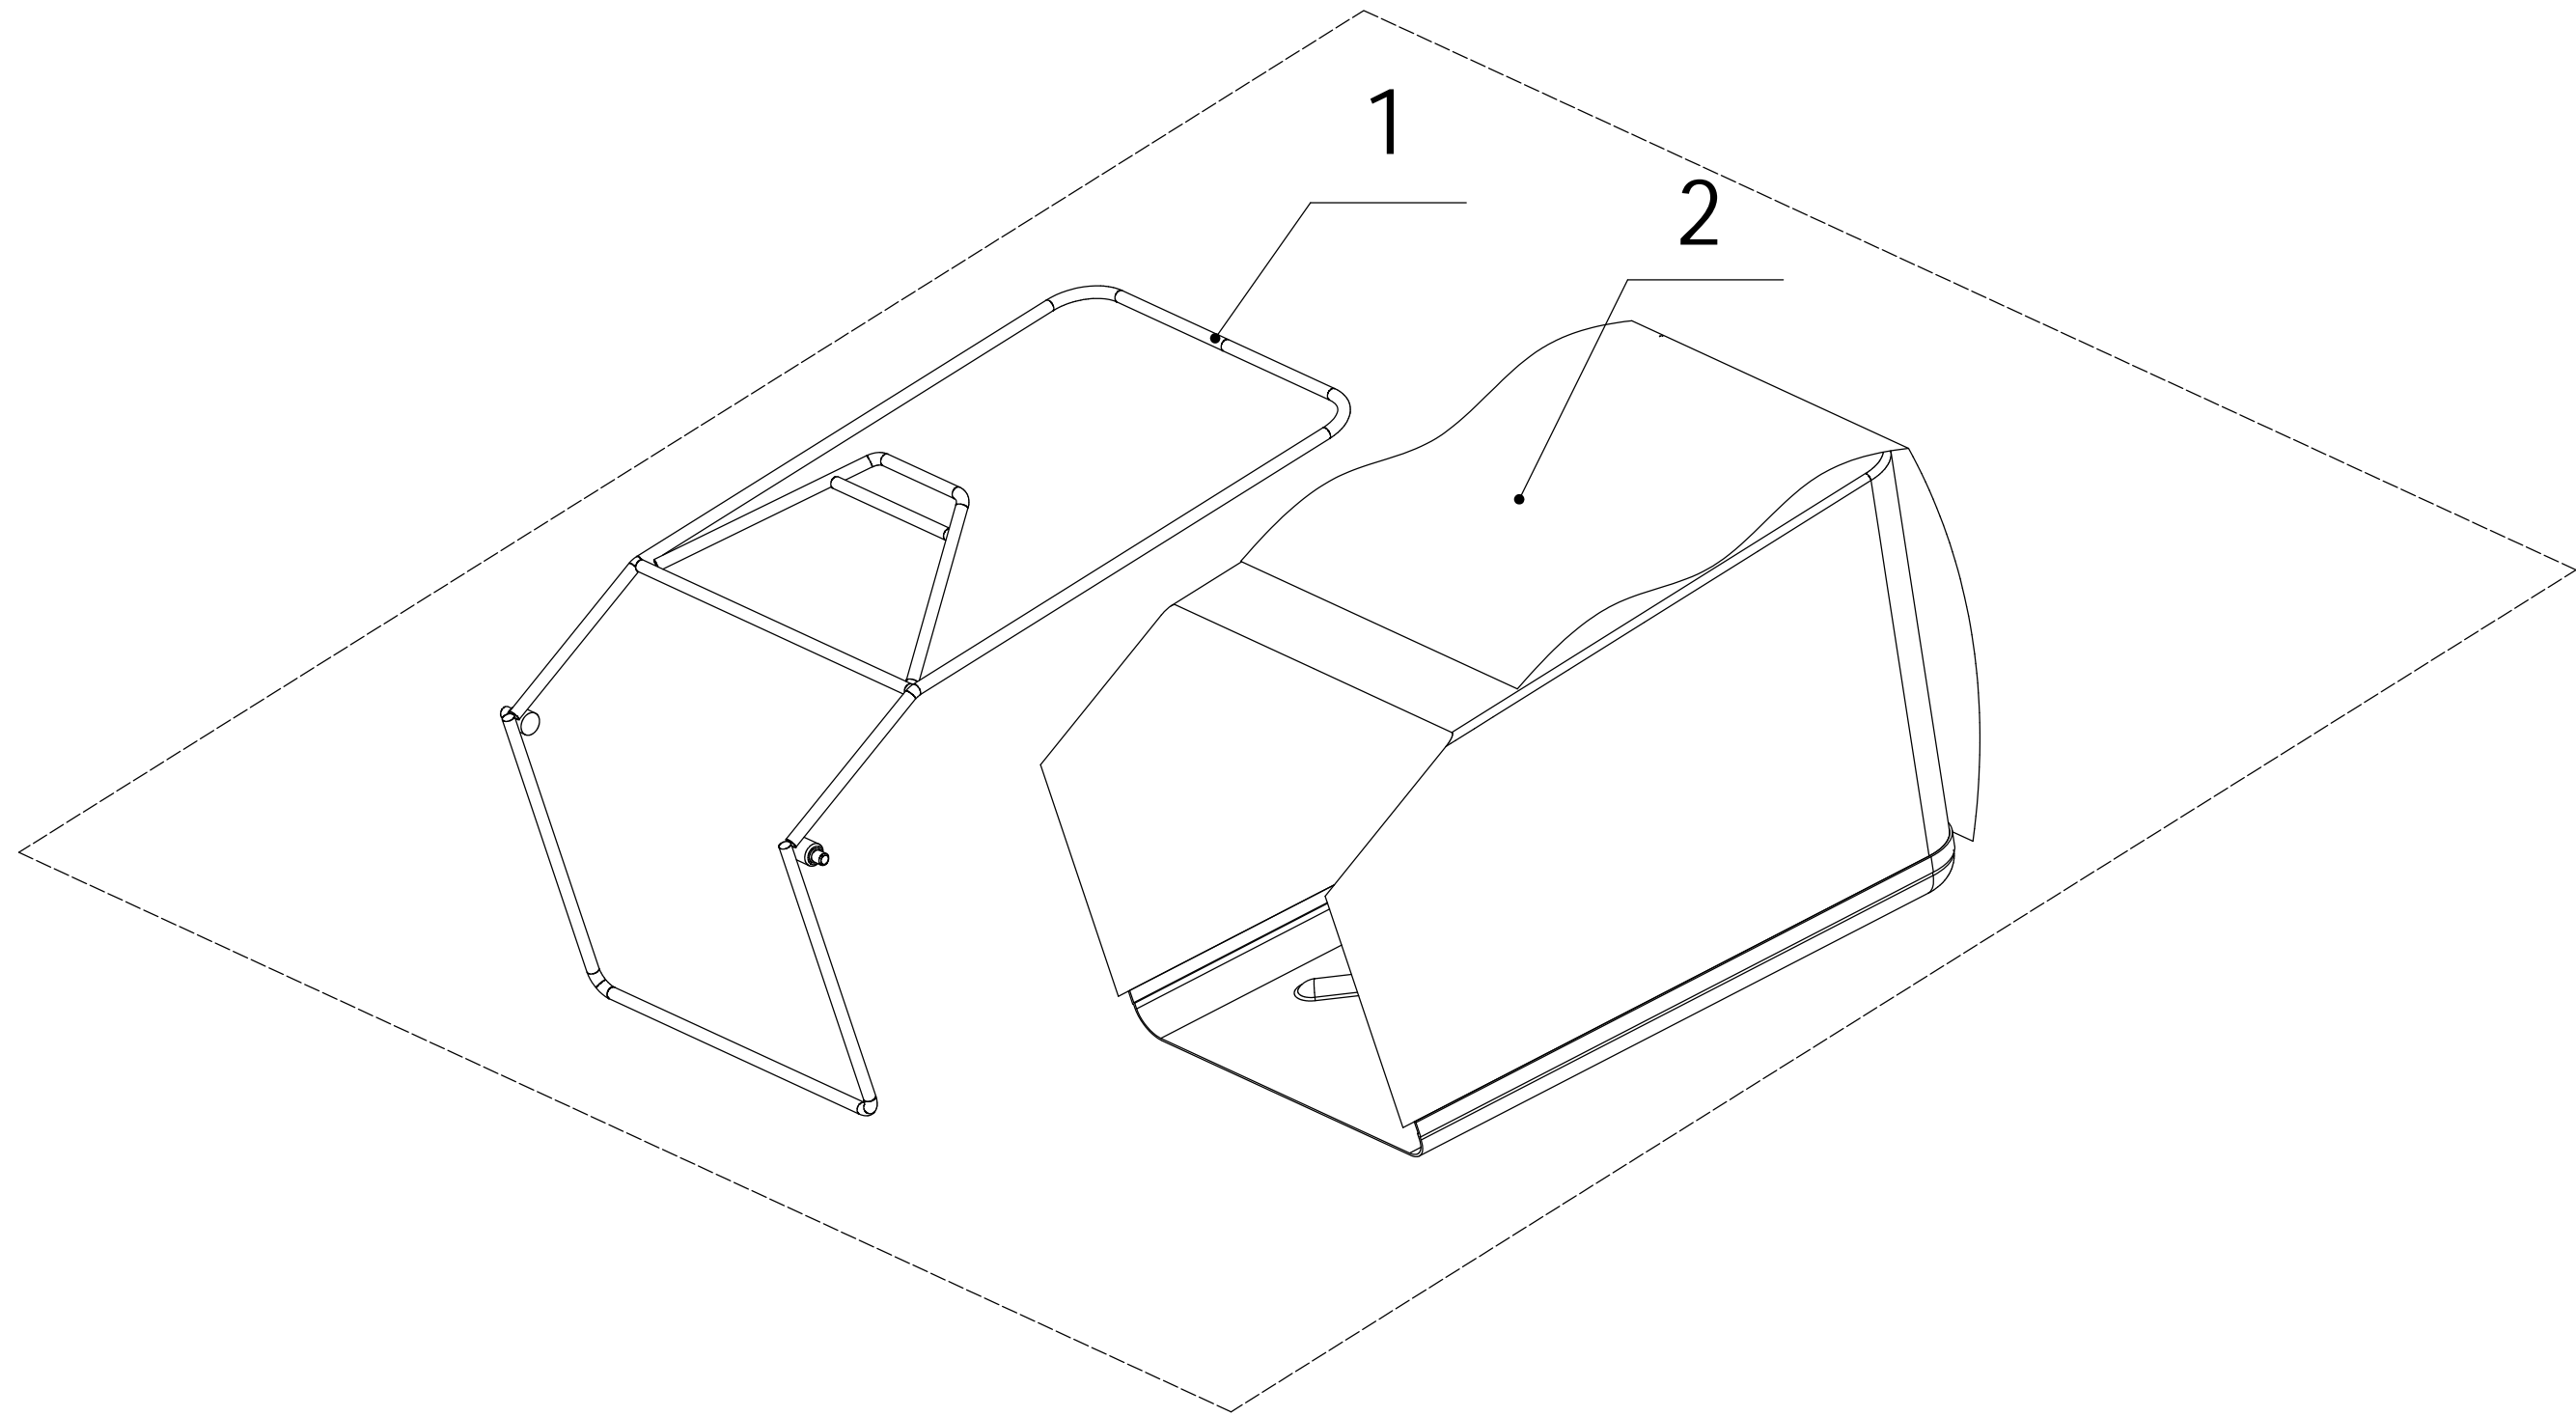

7 Grass Catcher

Part 7 - Grass Catcher Spare parts		
No.	ID Zboží	Název
1	5360602010T/22	Grass Bag Frame
2	5360603010T/84	Grass Bag